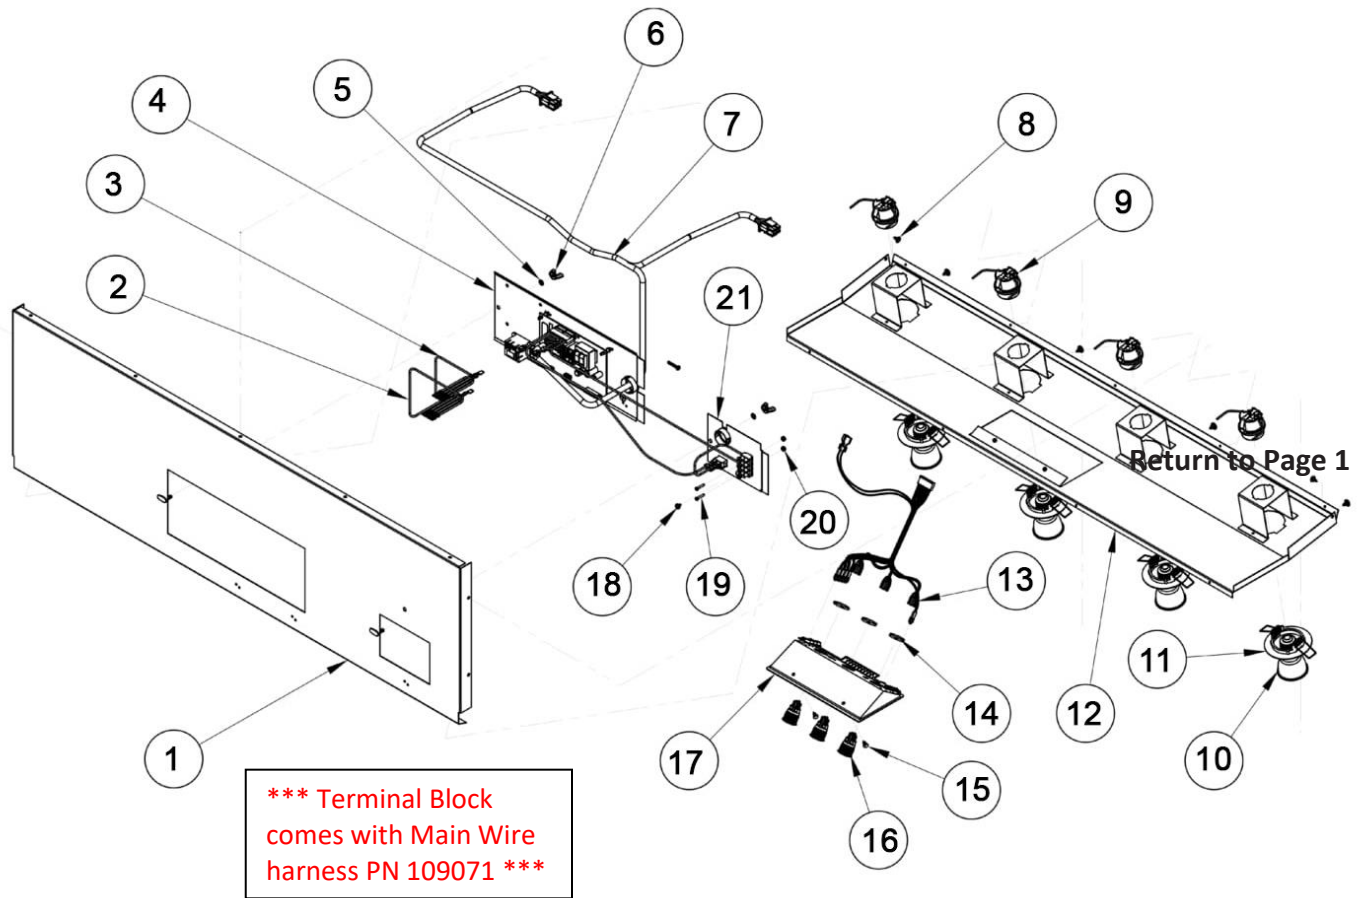

[Return to Page 1](#)

HWHP4812/HWHP4818 Hood Assembly Parts List

Item	HWHP4812 PN	HWHP4818 PN	Description
1	702457	703005	WELDMENT, INTERIOR PNL
2	702494-01	702494-01	ASSY, CONTROLLER
4	110158-01	110158-01	TRIM, 48", LH
5	109144	109114	FRAME, SIDE
6	Not serviceable	Not serviceable	ASSY, CANOPY
7	101613	101613	COLLAR, DAMPER
8	83056	83056	BUSHING HEYCO SB-875-11
9	702452	702423	ASSY, CANOPY, MTG BRKT
10	702869	702869	WELDMENT, 48IN GREASE TRAY
11	702873	702873	ASSY, 48" REAR LINER
11	102373	102373	SCREW, #8-18 X 1/4"
12	110158-02	110158-02	TRIM, 48", RH
13	702495	702495	WELDMENT, BAFFLE
14	109109	109109	KNOB, BAFFLE
15	109328	109328	SCREW 8-32 X 5/16" PHIL PAN HD
16	83340	83340	#10 LOCK WASHER
17	702453	702718	ASSEMBLY, BLOWER
18	83308	83308	6-32 KEPS NUT
19	702493	702493	ASSY, TERMINAL BLOCK PLATE
20	Reference Inner Assembly on Page 4		Asy, Control Panel

[Return to Page 1](#)

HWHP4812/HWHP4818 Inner Assembly

HWHP4818 Shown (parts list next page)

HWHP4812/HWHP4818 Inner Assembly Parts List

Item	HWHP4812 PN	HWHP4818 PN	Description
1	702457	703005	WELD, INTERIOR PANEL
2	109077	109077	HARNESS, 4-LIGHT HOOD WIRE
3	109077	109077	HARNESS, 4-LIGHT HOOD WIRE
4	702494-01	702494-01	ASSY, CONTROLLER
5	83334	83334	STARWASHER, #8
6	83035	83035	NUT, WING, #10-24
7	109072	109072	HARNESS, MAIN WIRE, 2-FAN
8	83263	83263	SCREW, PHILL, ROUND WASHER, HD.
9	101624	101624	LAMP HOLDER
10	109253	109253	LIGHT, LED
11	109355S	109355S	TRIM, LAMP, HOODS
12	702422AH-01	702422AH-01	ASSY, 48" LINER
13	113789	113789	HARNESS, CTRL PANEL, WIRE
14	113701	113701	JAM NUT
15	107578	107578	SCREW BP, PHIL, FLT HD, TYPE 1
16	113701	113701	PUSH BUTTON SWITCH, WHITE LED
17	703582	703582	ASSY, CTRL PANEL, WHITE LED
18	83001	83001	SCREW, PHIL PAN HD, 8 x 1/4"
19	83530	83530	SCREW, PHIL. PAN HD, 4-40 X .625 LG
20	83531	83531	NUT, HEX, KEPS 4-40
21	702493	702493	ASSY, TERMINAL BLOCK PLATE
22	83534	83534	SCREW, #8 X .375, ENAMEL PANEL (Not Illustrated)