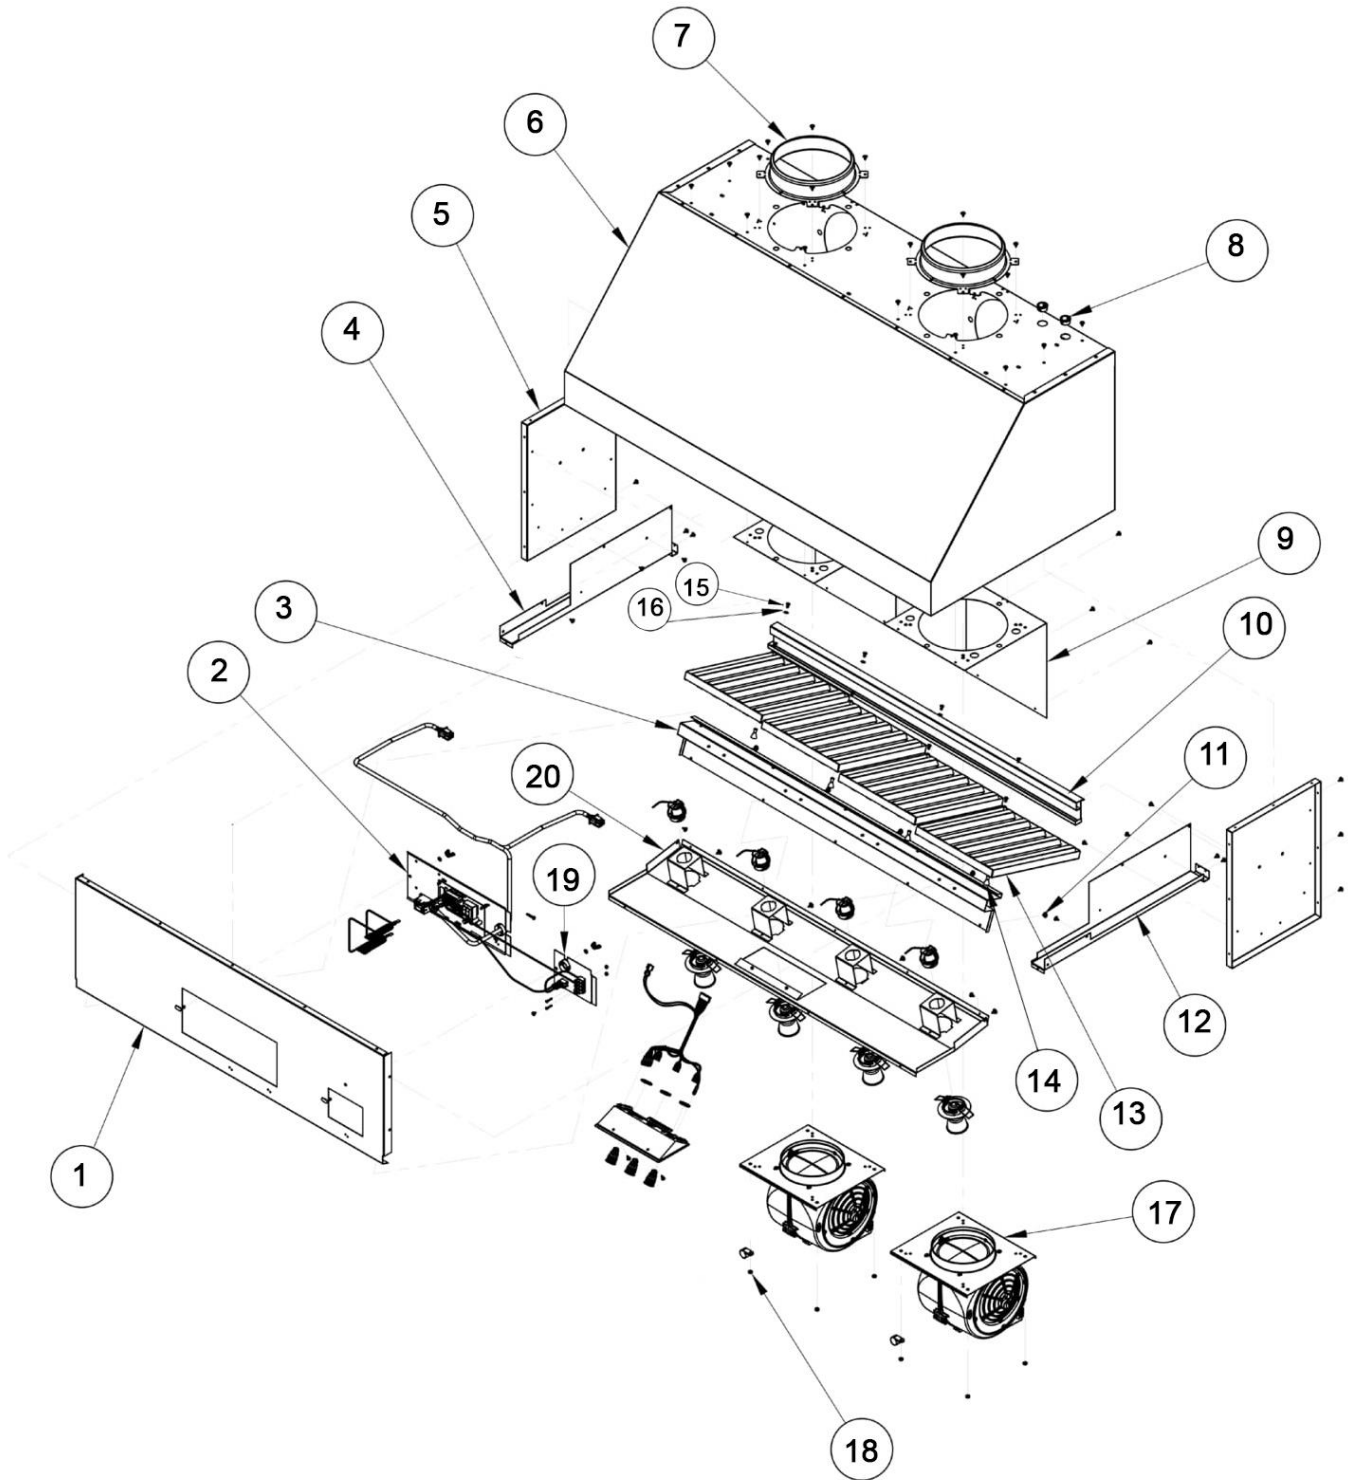

[Return to Page 1](#)

HWHP4812/HWHP4818 Hood Assembly Parts List

Item	HWHP4812 PN	HWHP4818 PN	Description
1	702457	703005	WELDMENT, INTERIOR PNL
2	702494-01	702494-01	ASSY, CONTROLLER
4	110158-01	110158-01	TRIM, 48", LH
5	109144	109114	FRAME, SIDE
6	Not serviceable	Not serviceable	ASSY, CANOPY
7	101613	101613	COLLAR, DAMPER
8	83056	83056	BUSHING HEYCO SB-875-11
9	702452	702423	ASSY, CANOPY, MTG BRKT
10	702869	702869	WELDMENT, 48IN GREASE TRAY
11	702873	702873	ASSY, 48" REAR LINER
11	102373	102373	SCREW, #8-18 X 1/4"
12	110158-02	110158-02	TRIM, 48", RH
13	702495	702495	WELDMENT, BAFFLE
14	109109	109109	KNOB, BAFFLE
15	109328	109328	SCREW 8-32 X 5/16" PHIL PAN HD
16	83340	83340	#10 LOCK WASHER
17	702453	702718	ASSEMBLY, BLOWER
18	83308	83308	6-32 KEPS NUT
19	702493	702493	ASSY, TERMINAL BLOCK PLATE
20	Reference Inner Assembly on Page 4		Asy, Control Panel

[Return to Page 1](#)

HWHP4812/HWHP4818 Inner Assembly

HWHP4818 Shown (parts list next page)

HWHP4812/HWHP4818 Inner Assembly Parts List

Item	HWHP4812 PN	HWHP4818 PN	Description
1	702457	703005	WELD, INTERIOR PANEL
2	109077	109077	HARNESS, 4-LIGHT HOOD WIRE
3	109077	109077	HARNESS, 4-LIGHT HOOD WIRE
4	702494-01	702494-01	ASSY, CONTROLLER
5	83334	83334	STARWASHER, #8
6	83035	83035	NUT, WING, #10-24
7	109072	109072	HARNESS, MAIN WIRE, 2-FAN
8	83263	83263	SCREW, PHILL, ROUND WASHER, HD.
9	101624	101624	LAMP HOLDER
10	109253	109253	LIGHT, LED
11	109355S	109355S	TRIM, LAMP, HOODS
12	702422AH-01	702422AH-01	ASSY, 48" LINER
13	113789	113789	HARNESS, CTRL PANEL, WIRE
14	113701	113701	JAM NUT
15	107578	107578	SCREW BP, PHIL, FLT HD, TYPE 1
16	113701	113701	PUSH BUTTON SWITCH, WHITE LED
17	703582	703582	ASSY, CTRL PANEL, WHITE LED
18	83001	83001	SCREW, PHIL PAN HD, 8 x 1/4"
19	83530	83530	SCREW, PHIL. PAN HD, 4-40 X .625 LG
20	83531	83531	NUT, HEX, KEPS 4-40
21	702493	702493	ASSY, TERMINAL BLOCK PLATE
22	83534	83534	SCREW, #8 X .375, ENAMEL PANEL (Not Illustrated)