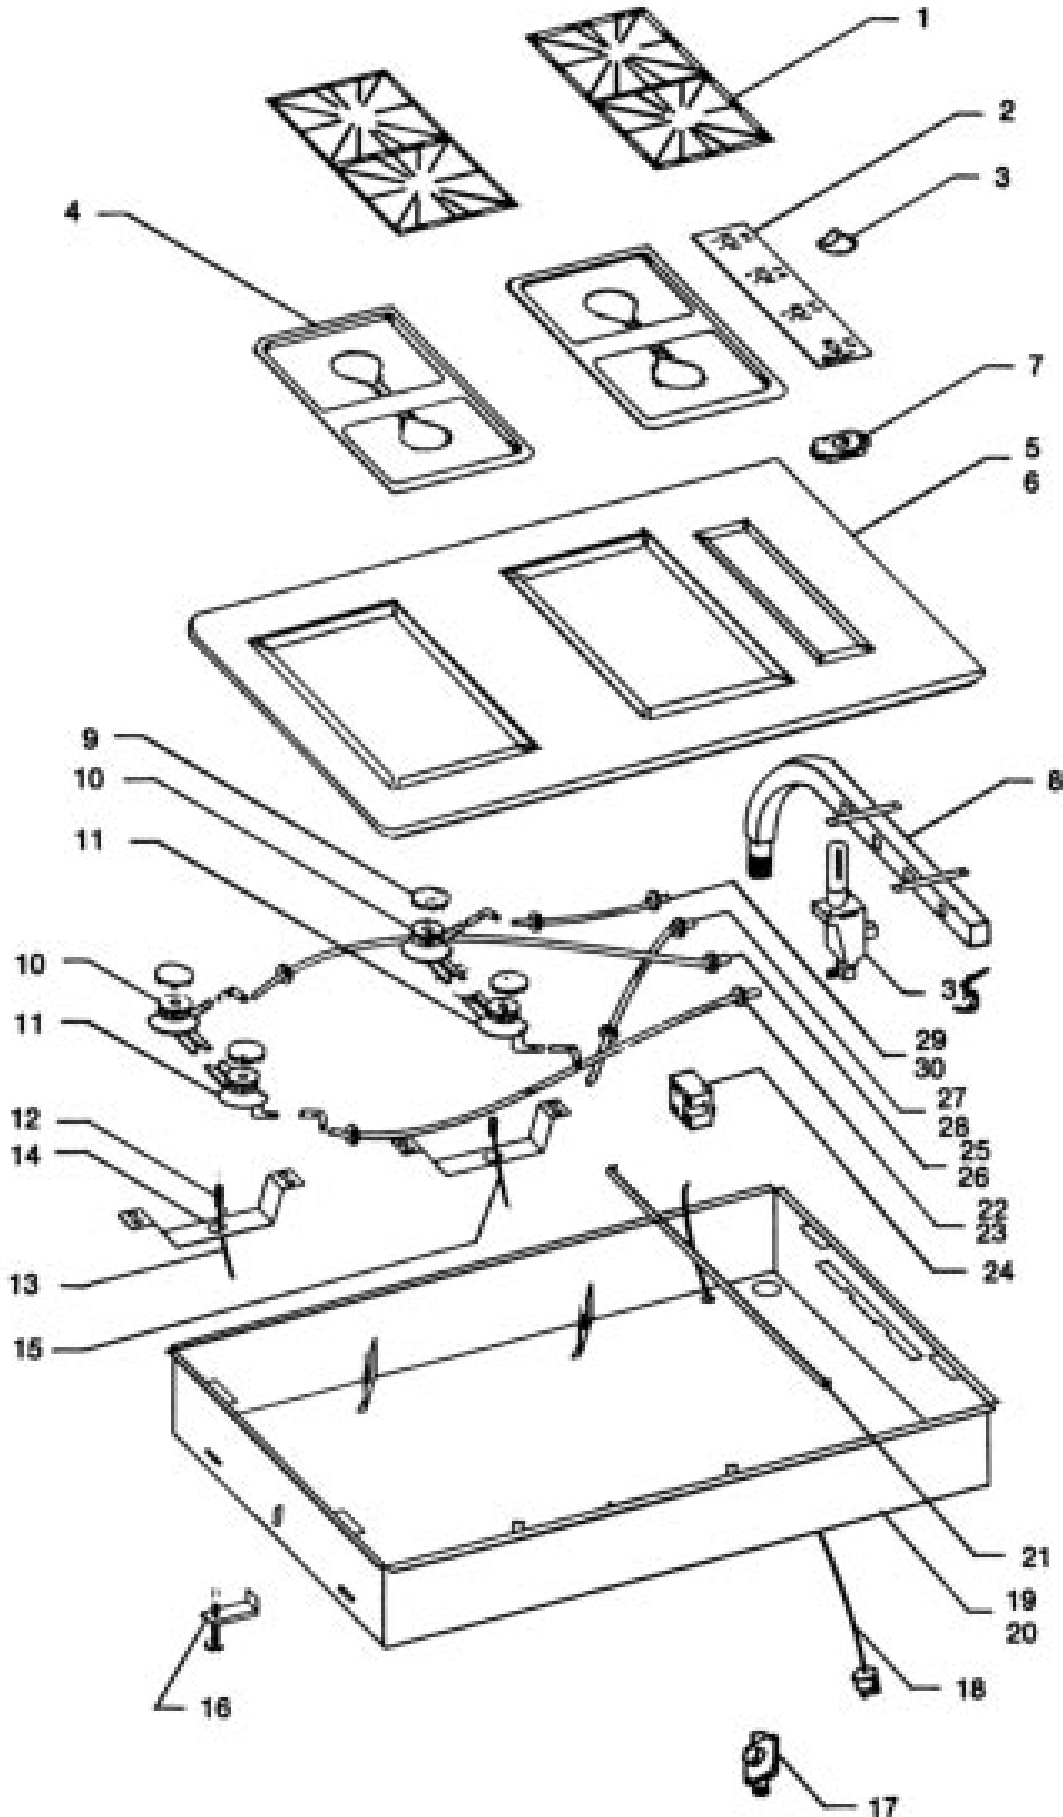

GC30, GC36 Cooktop Assembly

GC30, GC36 Cooktop Parts

Item	Part #	Description
1	82458BP	GAS BURNER GRATES
2	82529	GAS CONTROL PANELS
3	82530	GAS KNOB
4	26166BP	GAS DRIP TRAY
5	26206B,W,S	GAS TOP FRAME 36"
6	26218B,W,S	GAS TOP FRAME 30"
7	82486	SPARK SWITCH
8	82527	MANIFOLD PIPE
9	82515BP	GC BURNER CAP
10	82526	TOP BURNER REAR
11	82525	TOP BURNER FRONT
12	82539	ELECTRODE CAP
13	82537	ELECTRODE ASSY RH 36"
14	82545	ELECTRODE ASSY LH 30"
15	26208	GC BURNER SUPPORT BRKT
16	82545	ELECTRODE ASSY LH 36"
17	82537	ELECTRODE ASSY RH 30"
18	12045	TOP BRACKET
19	12045	TOP BRACKET
20	26219	HEAT SHIELD
21	82536	REGULATOR
22	12129	GAS SUPPLY CORD
23	27250	GC 30" GAS CHASSIS
24	27224	GC 36" GAS CHASSIS
25	26207	MANIFOLD MTG CHANNEL
26	82571	GAS TUBING ASSY LF 30"
27	82567	GAS TUBING LF 36"
28	82487	SPARK MODULE
29	82572	GAS TUBING ASSY LR 30"
30	82568	GAS TUBING ASSY LR 36"
31	82569	GAS TUBING ASSY RF 30"
32	82565	GAS TUBING ASSY RF 36"
33	82570	GAS TUBING ASSY RR 30"
34	82566	GAS TUBING ASSY 36"
35	82478	BURNER VALVE
-	12130	WIRE HARNESS (not shown)

Part no longer available? Call Dacor: (800) 793-0093 ex. 3814