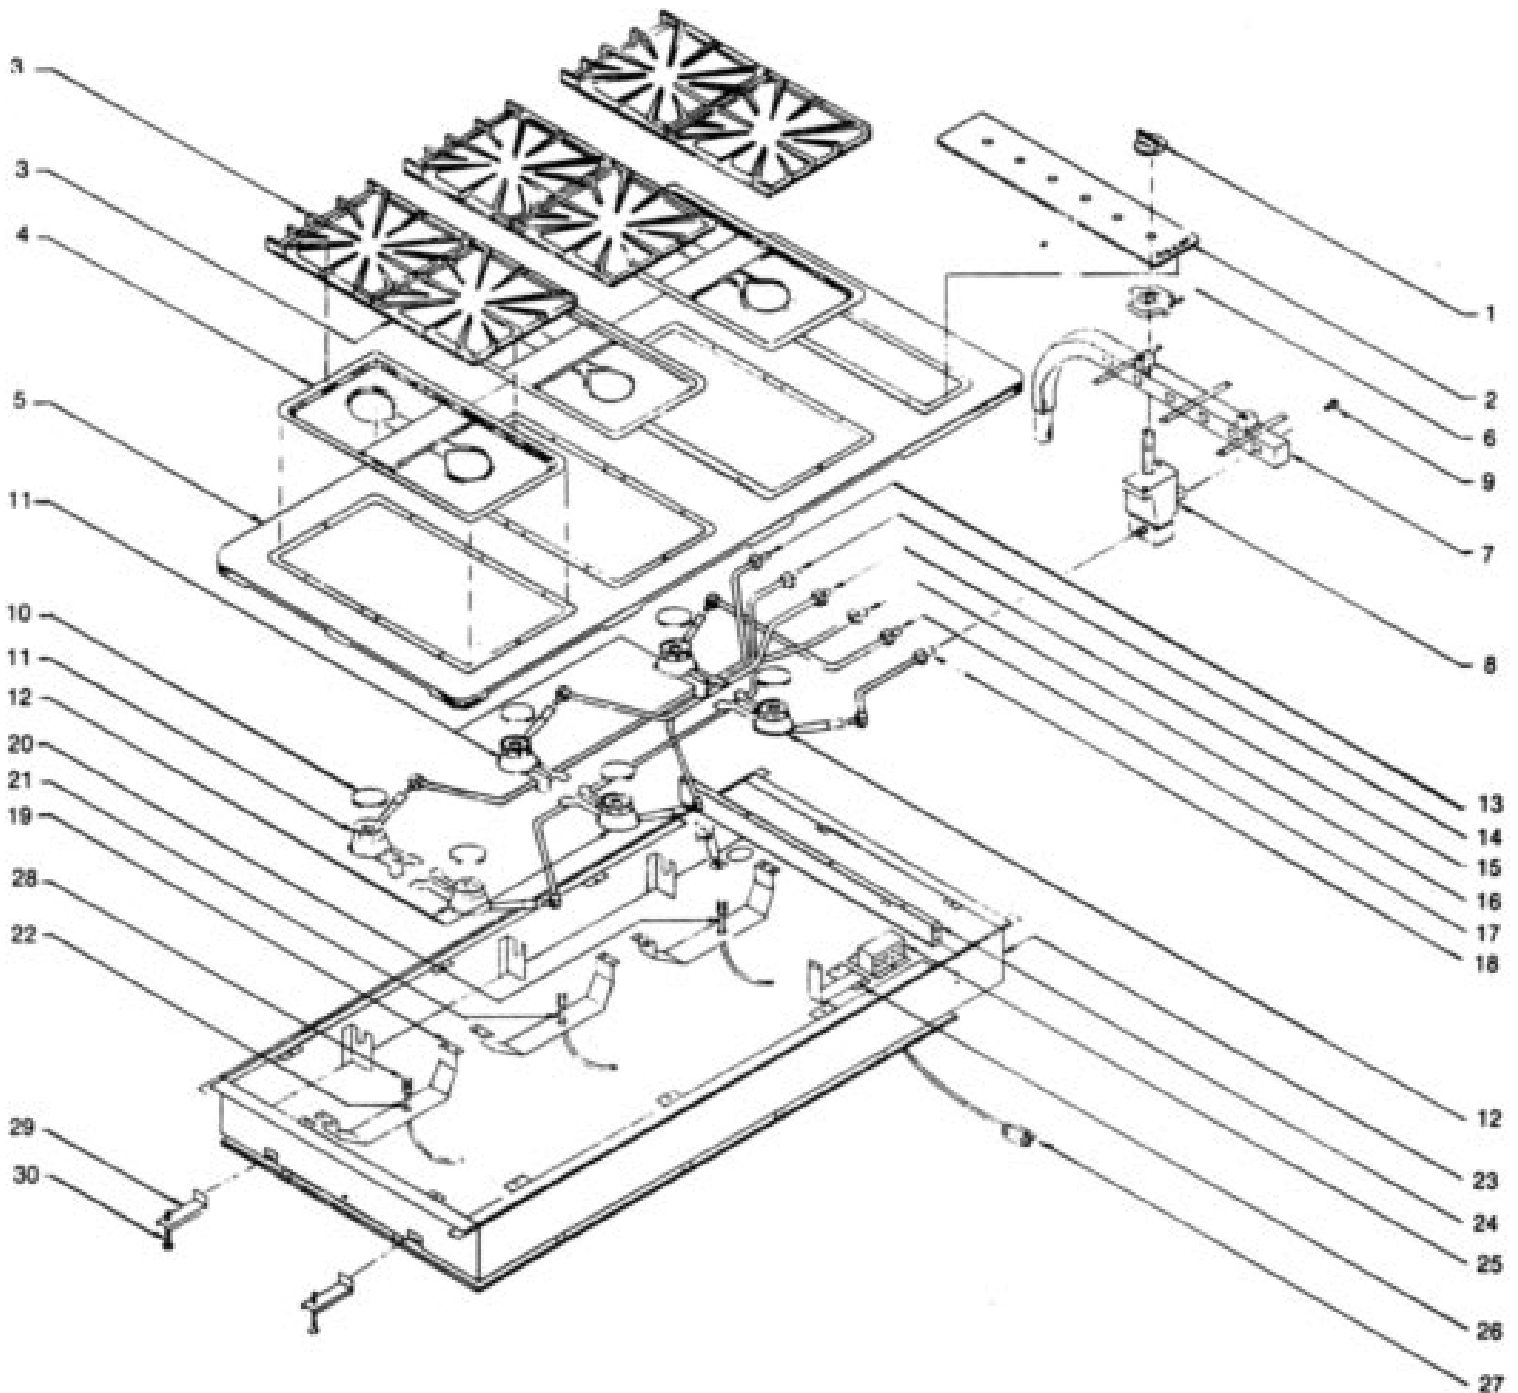

GC46 Cooktop Assembly

GC46 Cooktop Parts

Item	Part #	Description
1	82530	GAS KNOB
2	82542	GAS CONTROL PANELS
3	82458BP	GAS BURNER GRATES
4	26166BP	GAS DRIP TRAY
5	26301A,B,S,W	GAS TOP FRAME 46"
6	82486	SPARK SWITCH
7	82590	MANIFOLD PIPE
8	82478	BURNER VALVE
9	83251	BURNER VALVE SCREW
10	82515BP	GC BURNER CAP
11	82526	TOP BURNER REAR
12	82525	TOP BURNER FRONT
13	82594	LEFT REAR TUBING
14	82593	LEFT FRONT TUBING
15	82596	CENTER REAR TUBING
16	82595	CENTER FRONT TUBING
17	82598	RIGHT REAR TUBING
18	82597	RIGHT FRONT TUBING
19	26208	BURNER SUPPORT BRACKET
20	82537	RIGHT ELECTRODE LEAD
21	82545	CENTER ELECTRODE LEAD
22	82592	LEFT ELECTRODE LEAD
23	12187	CHASSIS
24	26299	MANIFOLD MOUNTING CHANNEL
25	86059	SPARK MODULE
26	26298	SPARK MODULE ANGLE
27	12179	SUPPLY CORD
28	82539	ELECTRODE CAP
29	27251	COOKTOP HOLD DOWN BRACKET
30	83248	1/4-20 x 3 RD HD SLOT
-	12180	WIRE HARNESS (not shown)

Part no longer available? Call Dacor: (800) 793-0093 ex. 3814