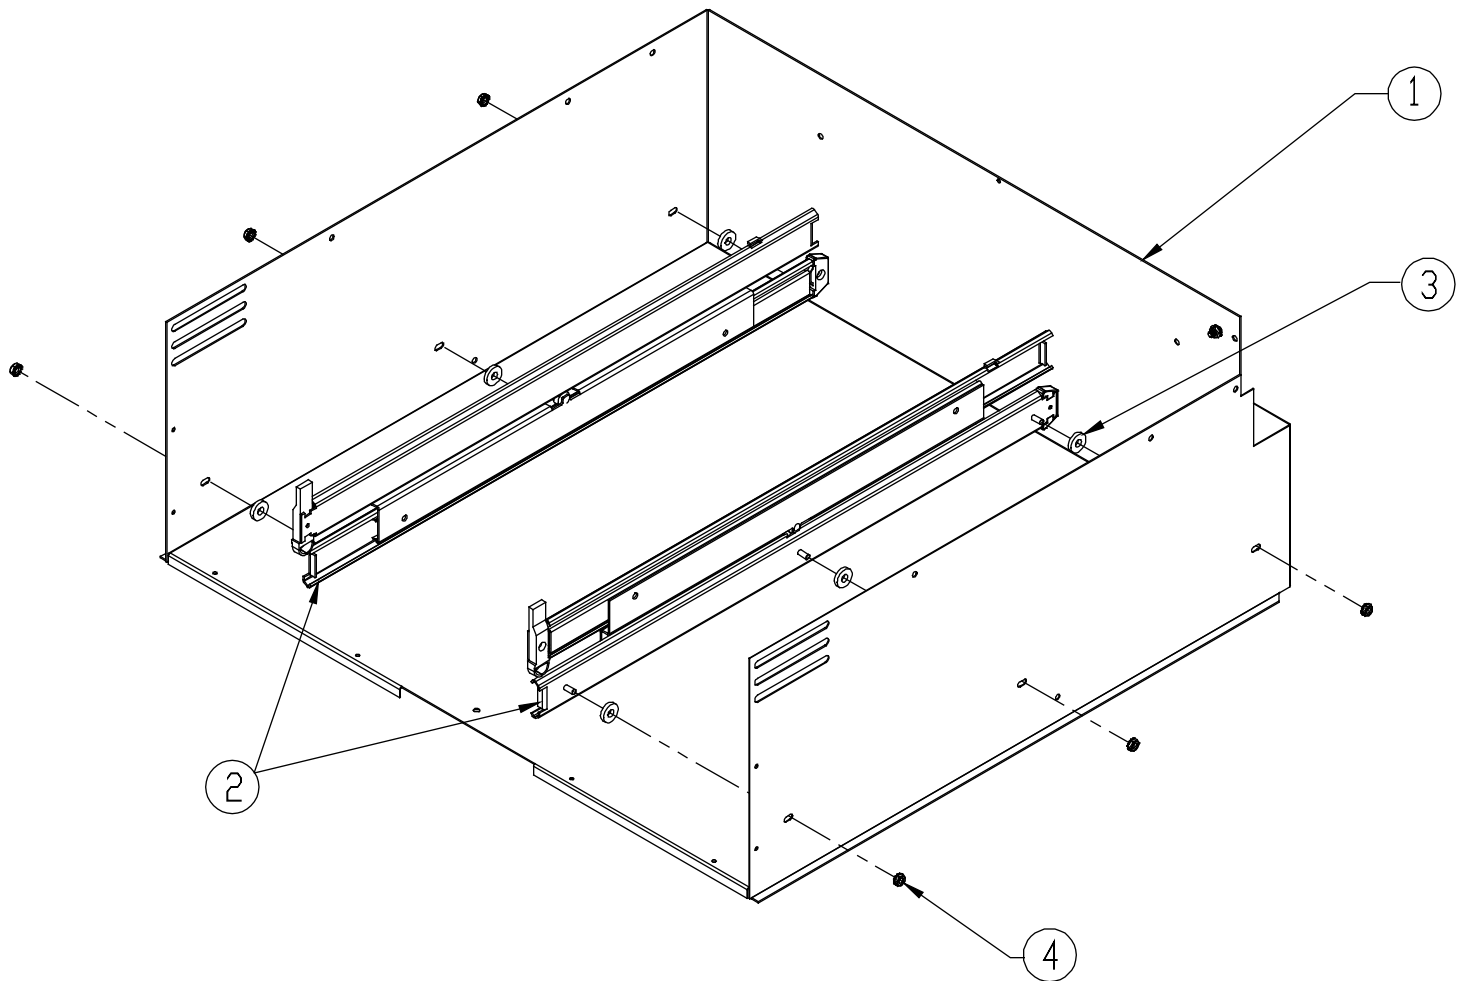

PARTS CATALOG

EW27, EW30 Warming Oven

Page #	Description
2	Top Can Assembly
3	Cabinet Assembly
4	Front Frame Assembly
5	Drawer Assembly

Revised 06-29-2012

EW Warming Drawer Top Can Assembly

Item	Part #	Description
1	26668	Reflector
2	26671	Top Cover
3	27222	Assy, Top Can
4	82627	Control Insulation
5	82626	Top Insulation
6	92324	Motor, W/O, 120 VAC
7	92325	Fan Blade

Item	Part #	Description
8	83308	Nut, Keps, #6-32
9	83272	Washer, STL, Zinc
10	83436	Clip "J" Type
11	83267	Clip, Sensor Bulb
12	83534	Screw, WFR HD, #8 x 3/8"
13	83402	Screw, Phil HD, #8 x 3/8"
14	82351	Heating Element
15	26673	Insulation Cover

EW Warming Drawer Cabinet Assembly

Item	Part #	Description
1	27204	Assy, Cabinet
2	72737	Slide Rail Set, LH/RH
3	83555	Washer, Fiber w/ Adh. 1-Side
4	83048	Nut, Hex Keps, #8-32

Front Frame Assembly

Item	Part # 27"	Part # 30"	Description
1	N/A	27142B	Assy, Front Frame, 30"
	27216B	N/A	Assy, Front Frame, 27"
2	62786B	62786B	Bezel, Warming Ovens
3	82267B	82267B	Control Knob
4	72880	72880	Switch, Snorkel
5	62734	62734	Temp Controller
6	72889	72889	Timer
7	26681	26681	Gasket Retaining Trim
8	82280B	82280B	Gasket
9	83266	83266	Tubular Fastener