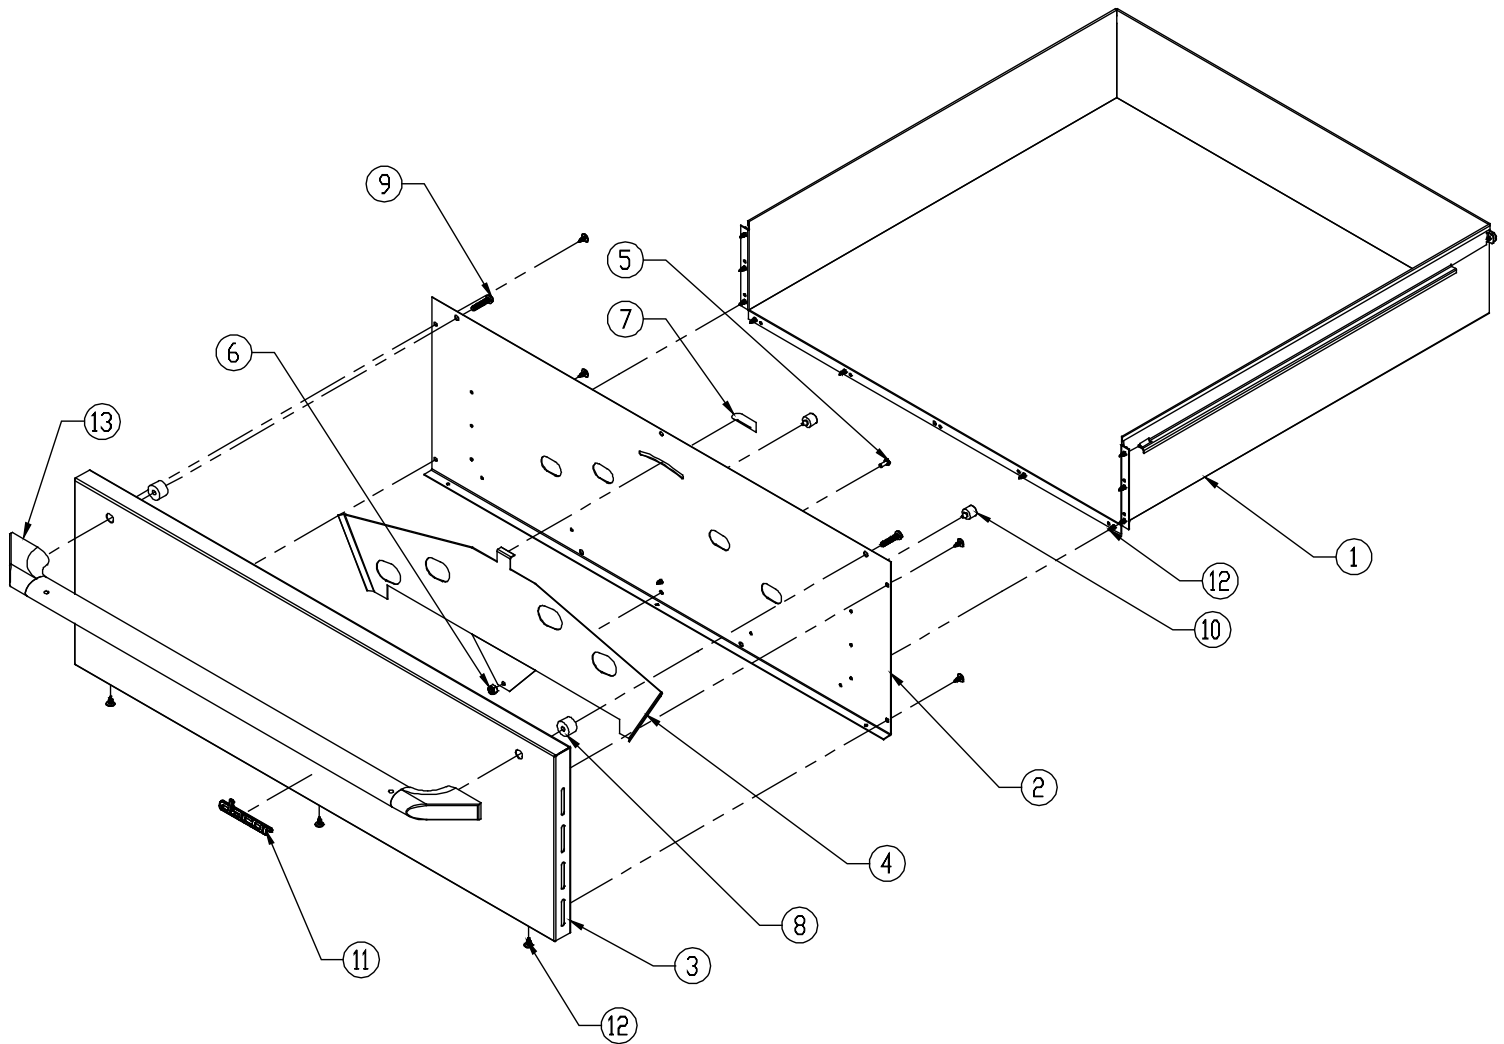

EW Warming Drawer Cabinet Assembly

Item	Part #	Description
1	27204	Assy, Cabinet
2	72737	Slide Rail Set, LH/RH
3	83555	Washer, Fiber w/ Adh. 1-Side
4	83048	Nut, Hex Keps, #8-32

Front Frame Assembly

Item	Part # 27"	Part # 30"	Description
1	N/A	27142B	Assy, Front Frame, 30"
	27216B	N/A	Assy, Front Frame, 27"
2	62786B	62786B	Bezel, Warming Ovens
3	82267B	82267B	Control Knob
4	72880	72880	Switch, Snorkel
5	62734	62734	Temp Controller
6	72889	72889	Timer
7	26681	26681	Gasket Retaining Trim
8	82280B	82280B	Gasket
9	83266	83266	Tubular Fastener

Drawer Assembly

Item	Part # 27"	Part # 30"	Description
1	701213*	701213*	Assy, Drawer
2	46138E	46141E	Drawer Front
3	46137	46140	Drawer Skin
4	36454	36454	Moist/Crisp Slide
5	83358	83358	Screw, Pan HD, #8-32 x 3/8"
6	83447	83447	Nut, Nylon, #10-24
7	82415B	82415B	Knob, Damper - Black
8	92126	92126	Door Spacer
9	83692	83692	Screw, Pan HD, #10-32 x 1"
10	83578	83578	Rubber Bumper, Snap-In
11	72510CH	72510CH	Dacor Logo, 3"
12	83263	83263	Screw, Phil HD, #8 x 3/8"
13	13659-002	13659-001	Assy, Door Handle, SCH
	13659-006	13659-005	Assy, Door Handle, SBR
	13659-008	13659-007	Assy, Door Handle, SCP
	13659-010	13659-009	Assy, Door Handle, SBC