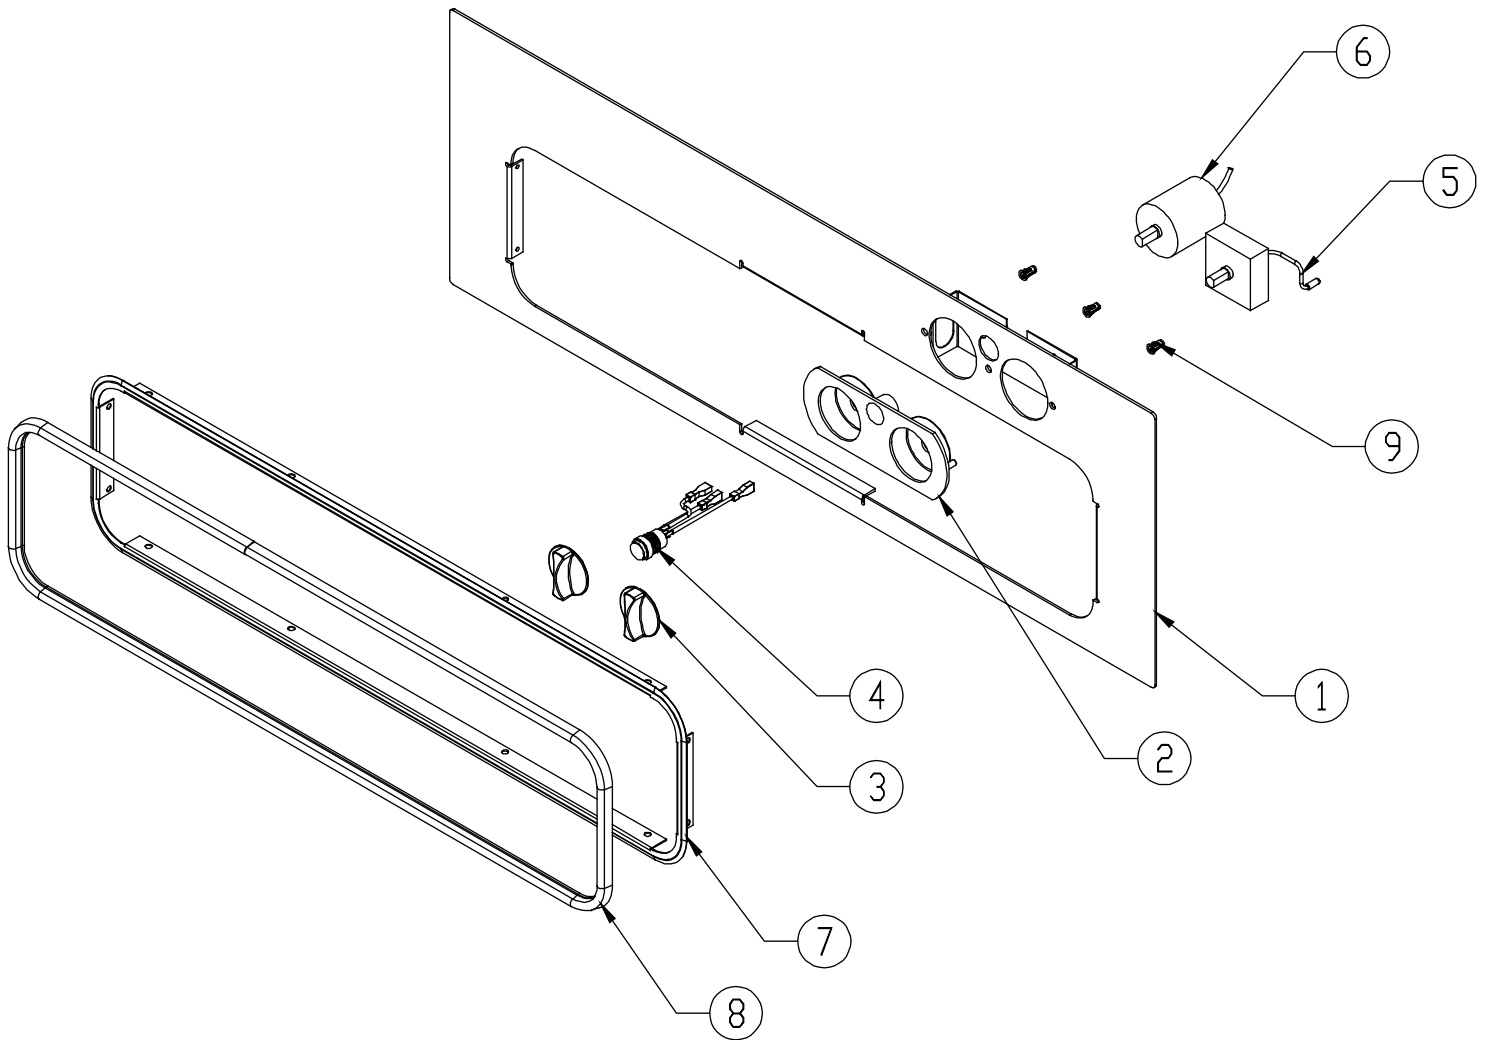

PARTS CATALOG

EW27, EW30 Warming Oven

Page #	Description
2	Top Can Assembly
3	Cabinet Assembly
4	Front Frame Assembly
5	Drawer Assembly

Revised 06-29-2012

EW Warming Drawer Top Can Assembly

Item	Part #	Description
1	26668	Reflector
2	26671	Top Cover
3	27222	Assy, Top Can
4	82627	Control Insulation
5	82626	Top Insulation
6	92324	Motor, W/O, 120 VAC
7	92325	Fan Blade

Item	Part #	Description
8	83308	Nut, Keps, #6-32
9	83272	Washer, STL, Zinc
10	83436	Clip "J" Type
11	83267	Clip, Sensor Bulb
12	83534	Screw, WFR HD, #8 x 3/8"
13	83402	Screw, Phil HD, #8 x 3/8"
14	82351	Heating Element
15	26673	Insulation Cover

EW Warming Drawer Cabinet Assembly

Item	Part #	Description
1	27204	Assy, Cabinet
2	72737	Slide Rail Set, LH/RH
3	83555	Washer, Fiber w/ Adh. 1-Side
4	83048	Nut, Hex Keps, #8-32

Front Frame Assembly

Item	Part # 27"	Part # 30"	Description
1	N/A	27142B	Assy, Front Frame, 30"
	27216B	N/A	Assy, Front Frame, 27"
2	62786B	62786B	Bezel, Warming Ovens
3	82267B	82267B	Control Knob
4	72880	72880	Switch, Snorkel
5	62734	62734	Temp Controller
6	72889	72889	Timer
7	26681	26681	Gasket Retaining Trim
8	82280B	82280B	Gasket
9	83266	83266	Tubular Fastener

Drawer Assembly

Item	Part # 27"	Part # 30"	Description
1	701213*	701213*	Assy, Drawer
2	46138E	46141E	Drawer Front
3	46137	46140	Drawer Skin
4	36454	36454	Moist/Crisp Slide
5	83358	83358	Screw, Pan HD, #8-32 x 3/8"
6	83447	83447	Nut, Nylon, #10-24
7	82415B	82415B	Knob, Damper - Black
8	92126	92126	Door Spacer
9	83692	83692	Screw, Pan HD, #10-32 x 1"
10	83578	83578	Rubber Bumper, Snap-In
11	72510CH	72510CH	Dacor Logo, 3"
12	83263	83263	Screw, Phil HD, #8 x 3/8"
13	13659-002	13659-001	Assy, Door Handle, SCH
	13659-006	13659-005	Assy, Door Handle, SBR
	13659-008	13659-007	Assy, Door Handle, SCP
	13659-010	13659-009	Assy, Door Handle, SBC