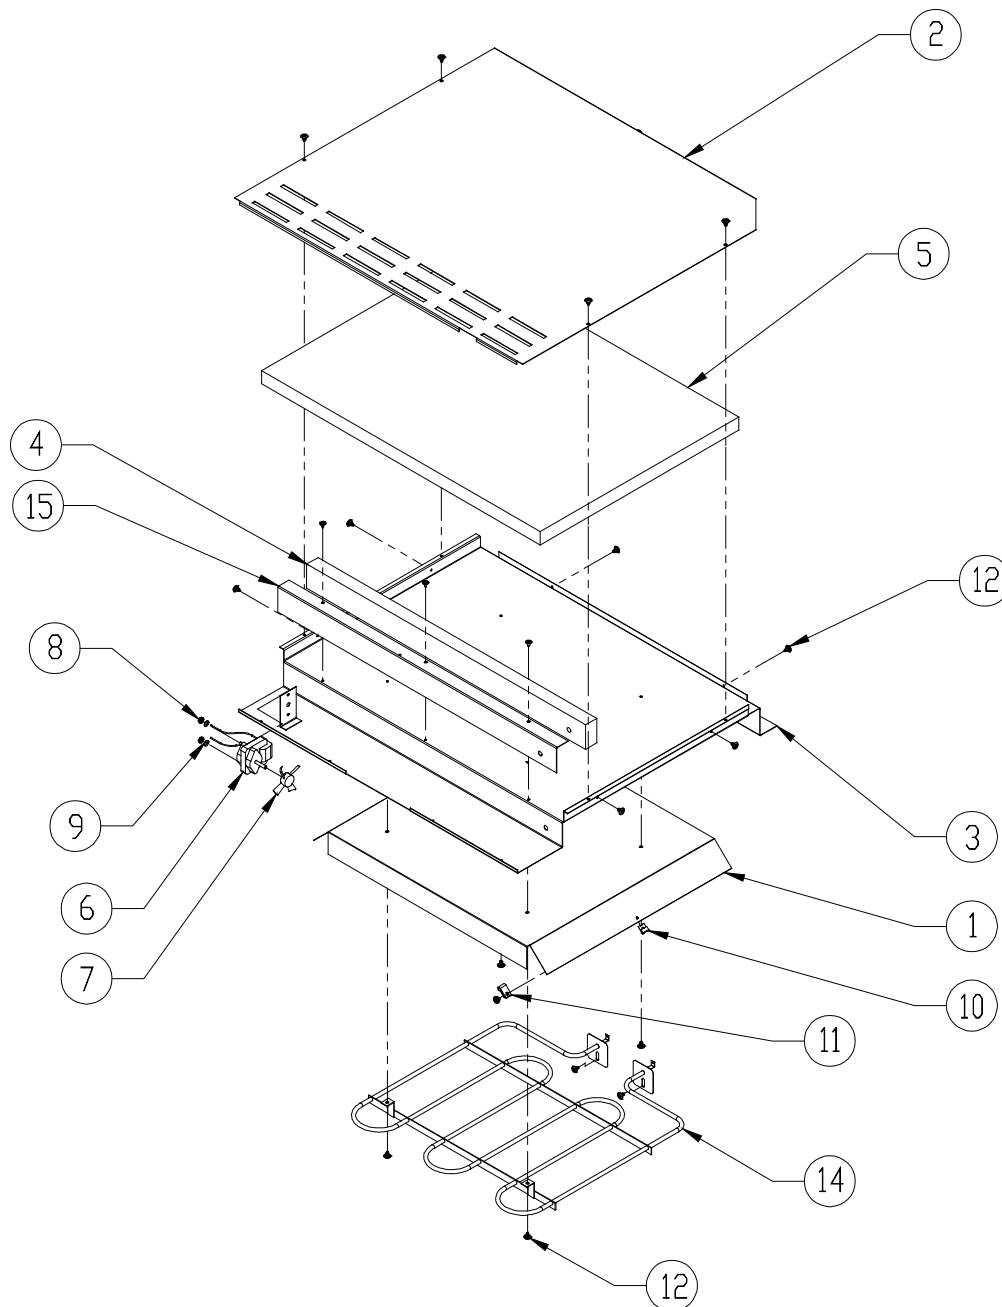

dacor®

The Life of the Kitchen.®

A photograph of a Dacor warming oven is shown in a faded, light gray tone. The oven is a white, built-in unit with a glass door and a control panel on the left side. It is set on a wooden countertop. Various kitchen items like a bowl, a bottle, and a basket are visible on the counter around the oven.

PARTS CATALOG

EW27, EW30 Warming Oven

Page #	Description
2	Top Can Assembly
3	Cabinet Assembly
4	Front Frame Assembly
5	Drawer Assembly

Revised 06-29-2012

EW Warming Drawer Top Can Assembly

Item	Part #	Description
1	26668	Reflector
2	26671	Top Cover
3	27222	Assy, Top Can
4	82627	Control Insulation
5	82626	Top Insulation
6	92324	Motor, W/O, 120 VAC
7	92325	Fan Blade

Item	Part #	Description
8	83308	Nut, Keps, #6-32
9	83272	Washer, STL, Zinc
10	83436	Clip "J" Type
11	83267	Clip, Sensor Bulb
12	83534	Screw, WFR HD, #8 x 3/8"
13	83402	Screw, Phil HD, #8 x 3/8"
14	82351	Heating Element
15	26673	Insulation Cover

Drawer Assembly

Item	Part # 27"	Part # 30"	Description
1	701213*	701213*	Assy, Drawer
2	46138E	46141E	Drawer Front
3	46137	46140	Drawer Skin
4	36454	36454	Moist/Crisp Slide
5	83358	83358	Screw, Pan HD, #8-32 x 3/8"
6	83447	83447	Nut, Nylon, #10-24
7	82415B	82415B	Knob, Damper - Black
8	92126	92126	Door Spacer
9	83692	83692	Screw, Pan HD, #10-32 x 1"
10	83578	83578	Rubber Bumper, Snap-In
11	72510CH	72510CH	Dacor Logo, 3"
12	83263	83263	Screw, Phil HD, #8 x 3/8"
13	13659-002	13659-001	Assy, Door Handle, SCH
	13659-006	13659-005	Assy, Door Handle, SBR
	13659-008	13659-007	Assy, Door Handle, SCP
	13659-010	13659-009	Assy, Door Handle, SBC