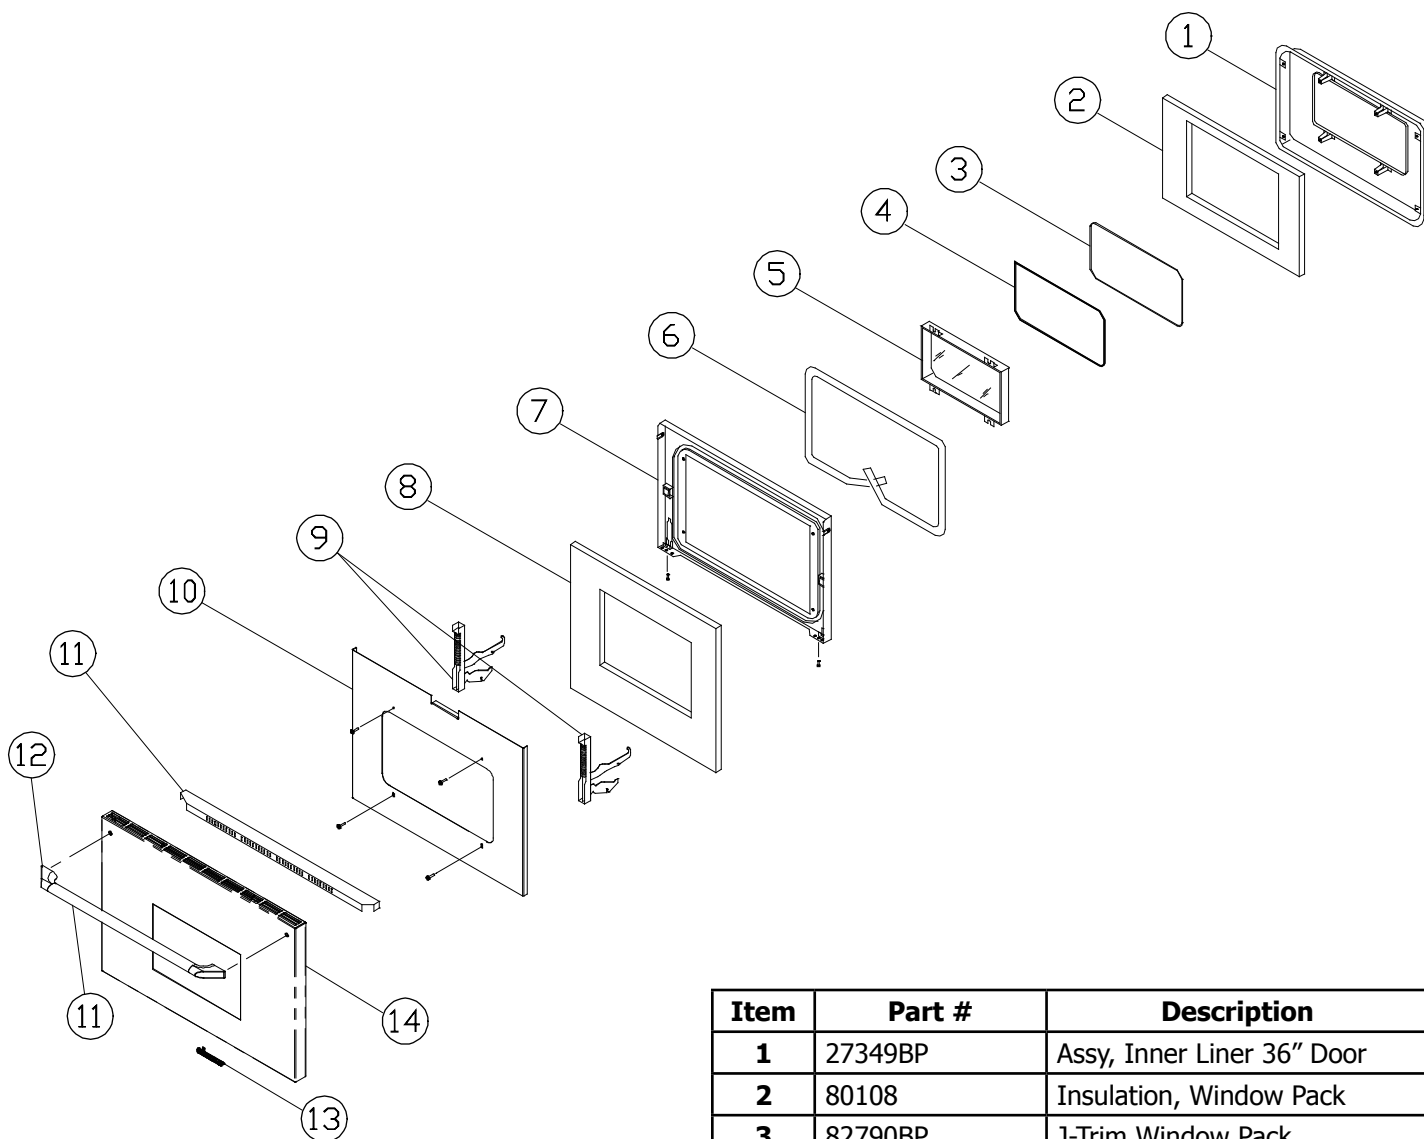

ERDE48 36" Door Assembly

Item	Part #	Description
1	27349BP	Assy, Inner Liner 36" Door
2	80108	Insulation, Window Pack
3	82790BP	J-Trim Window Pack
4	83425	Thermocord, 3/16"
5	13140	Window Pack, 36" Door
6	72046	Door Gasket, 36" Door
7	27352BP	Asy, Outer Liner, 36" Door
8	80033	Insulation Set, 36" Door
9	62436	Hinge, Nuova Star-Silver
10	26908B	Heat Shield, 36" Door
11	62209	Handle, 36" Epicure
12	62691BK/CH/BR/CP	End Cap, Handles
13	72511CH/BR/CP	Dacor Logo, Large
14	66995¹	Assy, Outer Door, 36" ¹

¹Kit # 66995 includes outer door frame, trim and skin with outer door glass installed.