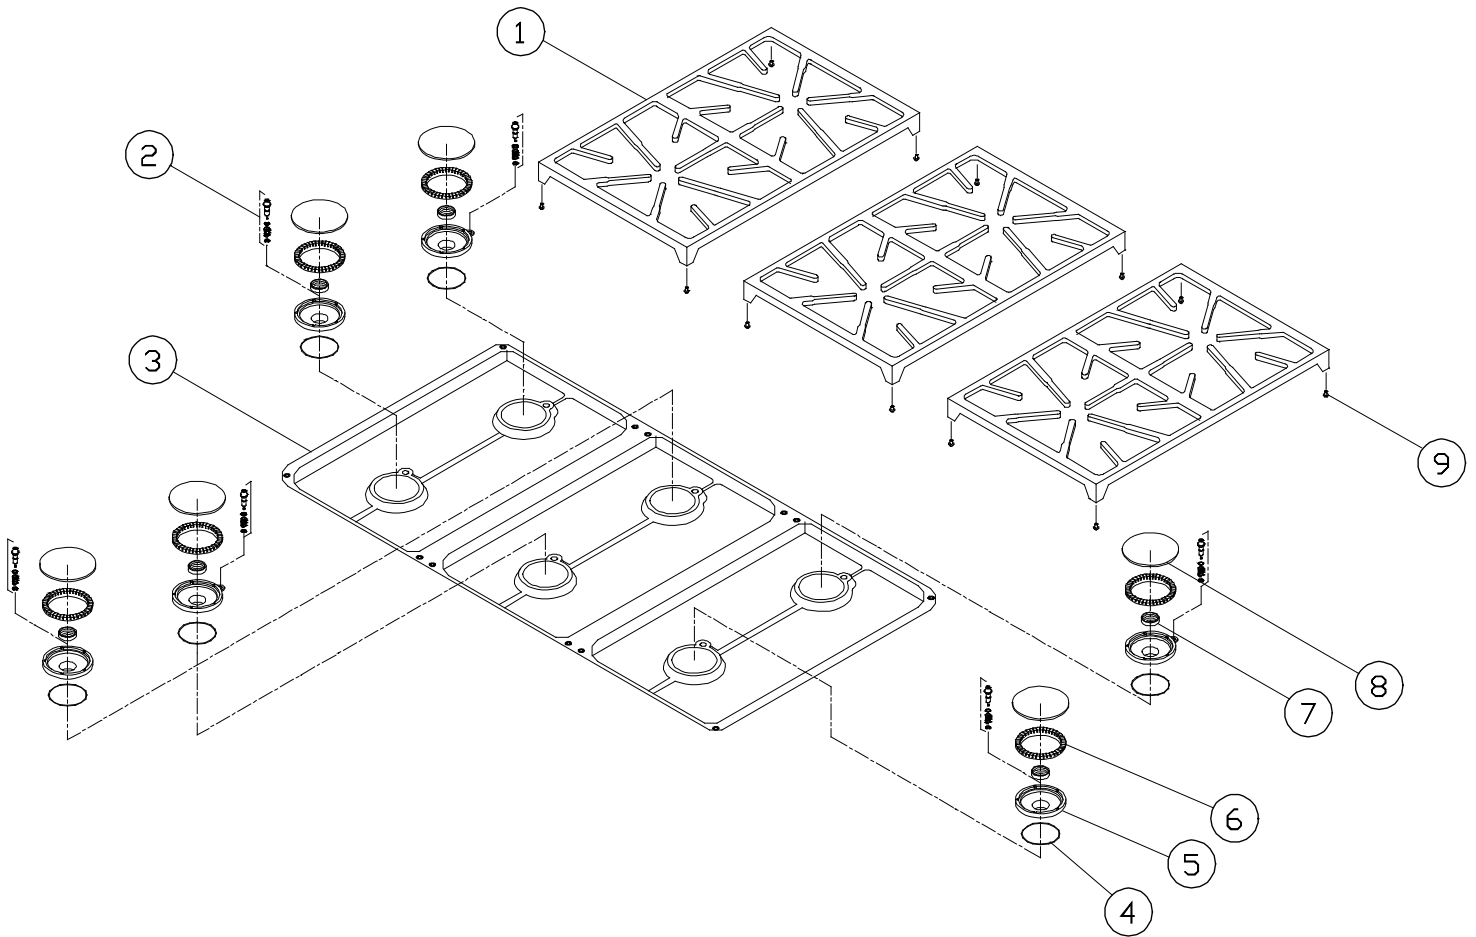

ERDE48 Top Frame

Item	Part #	Description
1	72432SB	Grate Pack, 14" Grate
2	66283	Assy, Spark Igniter, Service
3	26746BP	Spill Tray
4	86395	O-Ring, 'D' Burner
5	62954	Asy, 'D' Burner Head
6	82564	Ring Set, 2x 'D' Rings
7	86405	Brass Nut, C & B Head
8	72435SB	Burner Cap, 'D' Burner
9	86474	Grate Support, Pad