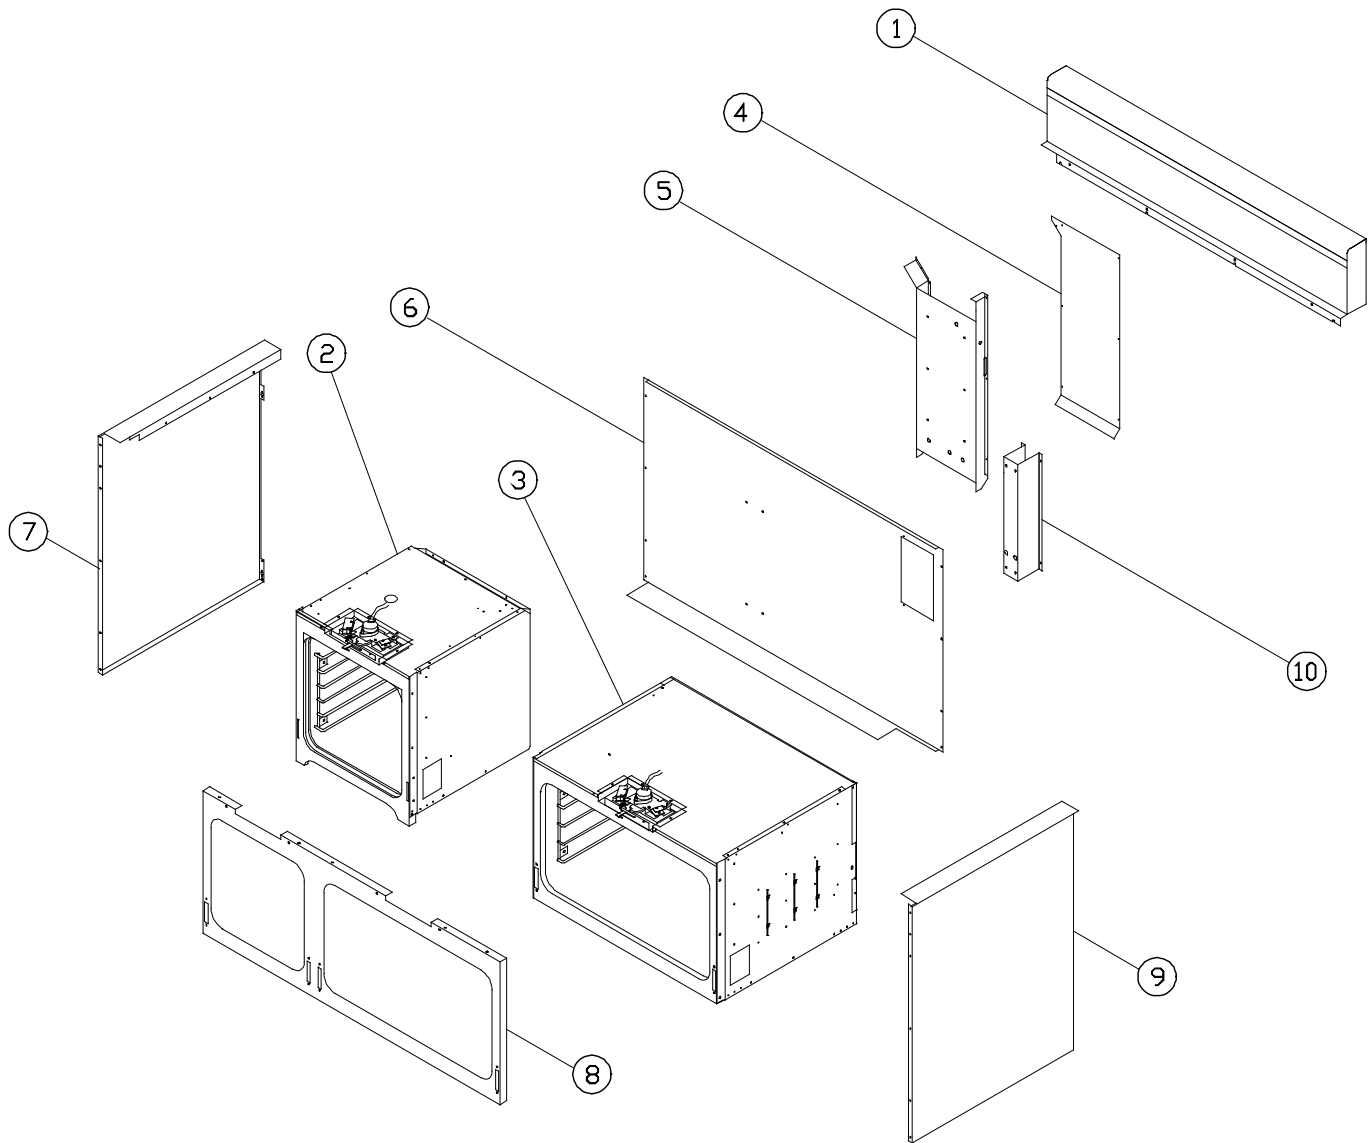

ERDE48 Sub-Chassis Assembly

Item	Part #	Description
1	13355	Assy, Backsplash, 3"
	13356	Assy, Backsplash, 9"
	13359	Assy, Backsplash, 24"
2	N/A	Assy, Oven Case, 18"
3	N/A	Assy, Oven Case, 36"
4	36020	Exhaust Duct Cover
5	36493	Exhaust Duct
6	36084	Back Cover
7	26955	Side Panel, Left
8	26894	H-Frame
9	26956	Side Panel, Right
10	36083	Back Cover Bracket