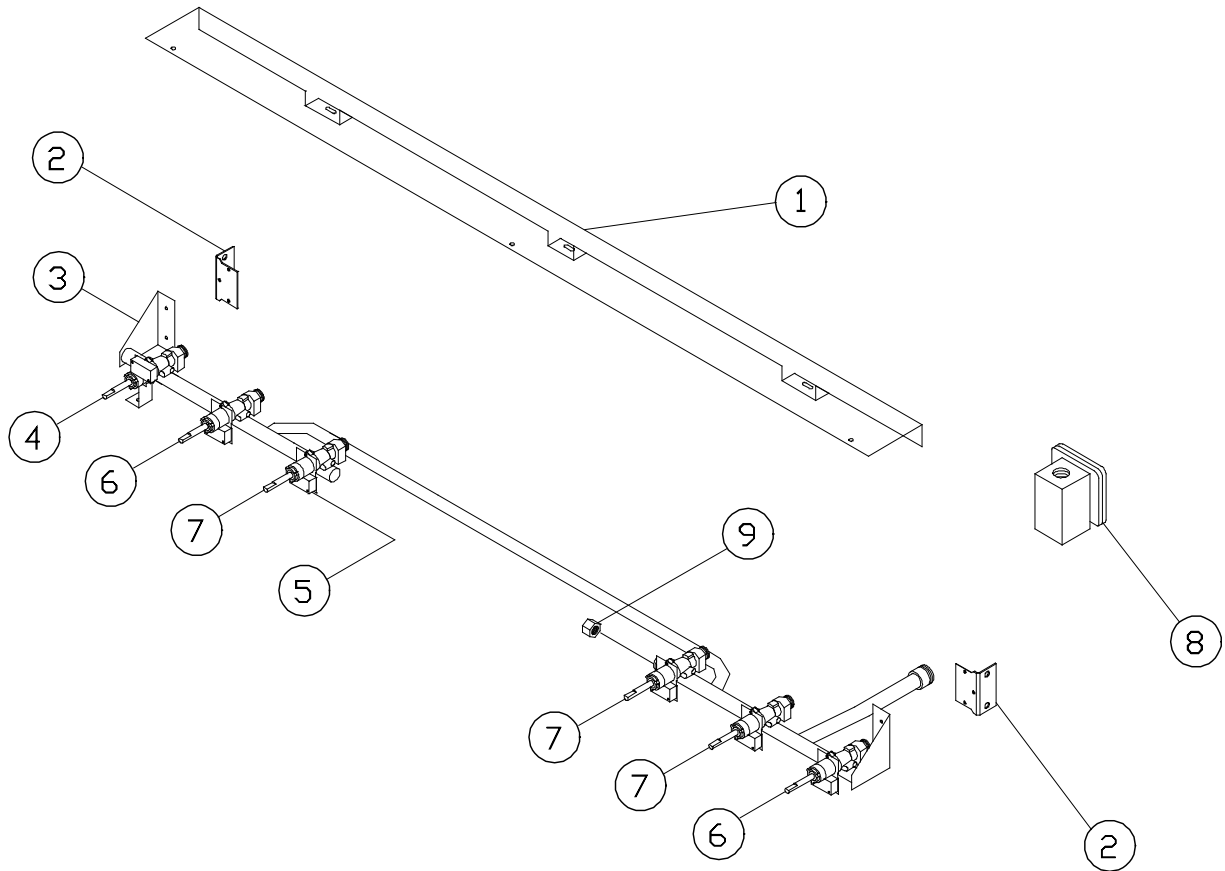

¹Must order kit # 701582. Includes latch, latch plate and 6 screws.

ERDE48 18" Cell Components

Item	Part #	Description
1	62782	Oven Rack, 18"
2	82106	Porcelain Grill
3	82107	Porcelain Pan
4	62972	Support Rack
5	62076	Broil Element
6	62264	Bake Element
7	26759BP	Convection Baffle
8	82891	Convection Filter
9	701042 ¹	Convection Element Kit ¹
10	62101 ²	Assy, Convection Motor ²
¹ Kit # 701042 includes convection element, fan blade, washer and nut		
² Kit # 62101 includes convection fan motor, fan blade, washer and nut		

ERDE48 Control Panel Assembly

Item	Part #	Description
1	62681	Oven Control Board
2	62310	Membrane
3	N/A	Sub-Panel
4	26902E	Control Panel
5	100122BC/BR/CH/CP	Trim Ring, Epicure
6	62021B	Knob, Epicure
7	27719	Weld, Bullnose
8	82086	Indicator Light
9	62712BK/BR/CH/CP	End Cap
10	36087	Intake Grill
11	72652	Rubber Bumper

ERDE48 Manifold Assembly

Item	NG Part #	LP Part #	NGH Part #	LPH Part #	Description
1	36079	36079	36079	36079	Top, Manifold Enclosure
2	36085	36085	36085	36085	Bracket, Manifold Support, RH
3	62990	62472	62997	62471	Assy, Manifold w/ Valves
4	86961	86558	86965	86564	Valve
5	103789	103789	103789	103789	Switch
6	86962	86560	86966	86566	Valve
7	86963	86559	86967	86565	Valve
8	13481	13324	13481	13324	Assy, Regulator
9	62058	62058	62058	62058	Cap - 3/8"