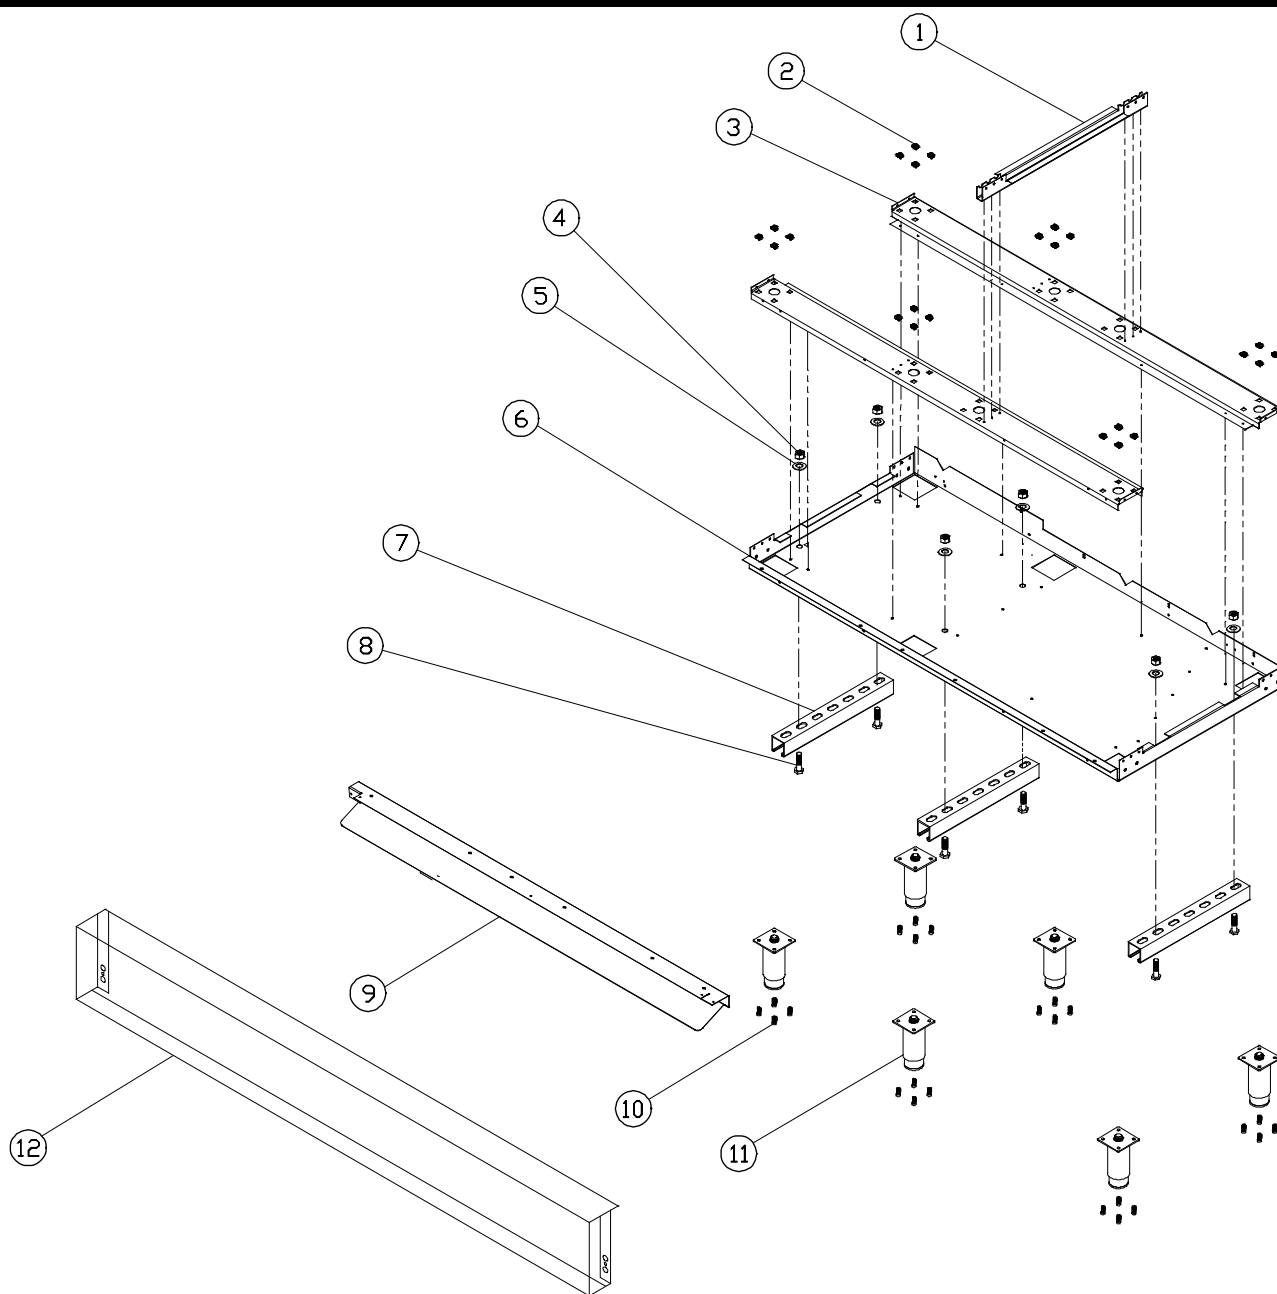

ERDE48 Base Assembly

Item	Part #	Description
1	36066	Base Middle Support
2	83398	Nut, Retainer, 1/4-20
3	36054	Base Leg Nut Support
4	83438	1/2-13 Hex, Nut
5	83439	1/2" Washer
6	36053	Base
7	62537	U-Shape Base Support
8	83437	1/2-13 x 1.5 Hex Bolt
9	36092	Exhaust Deflector
10	83397	Screw, Cap 1/4-20 x 5/8
11	700000	Leg, 1/2" Epicure
12	26895	Kick Panel
-	66813	Plastic Leg Insert (Not Shown)