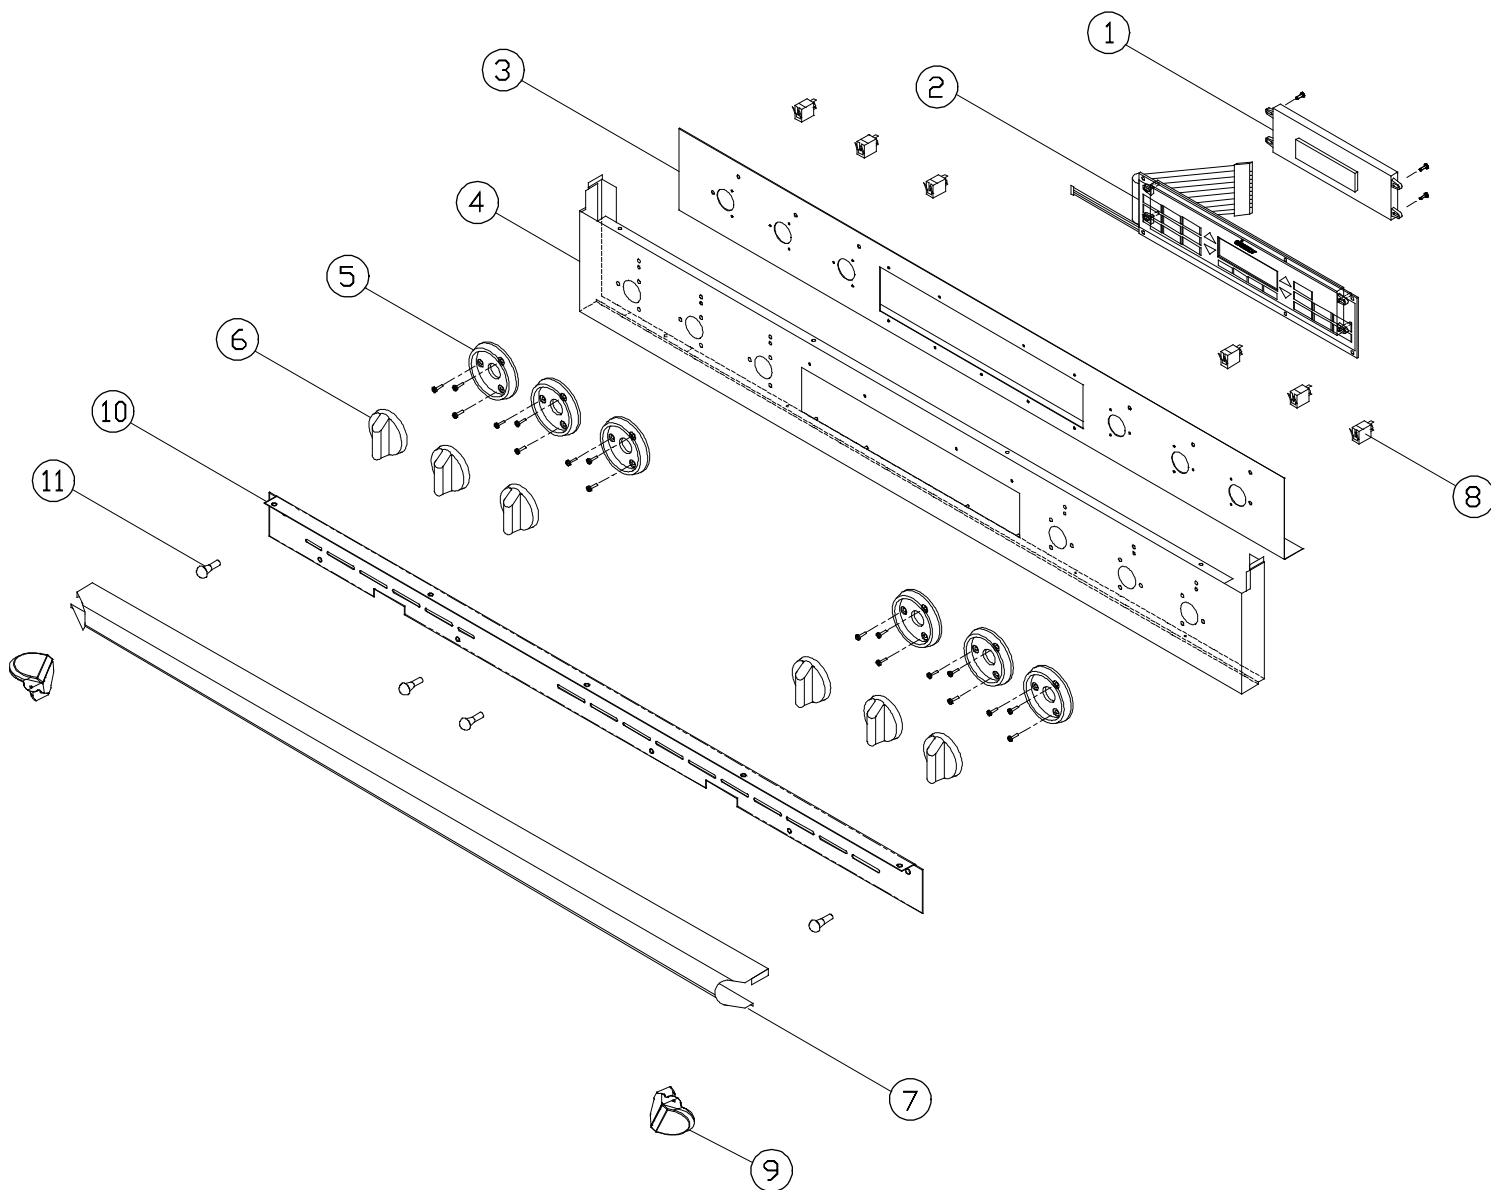

ERDE48 Control Panel Assembly

Item	Part #	Description
1	62681	Oven Control Board
2	62310	Membrane
3	N/A	Sub-Panel
4	26902E	Control Panel
5	100122BC/BR/CH/CP	Trim Ring, Epicure
6	62021B	Knob, Epicure
7	27719	Weld, Bullnose
8	82086	Indicator Light
9	62712BK/BR/CH/CP	End Cap
10	36087	Intake Grill
11	72652	Rubber Bumper