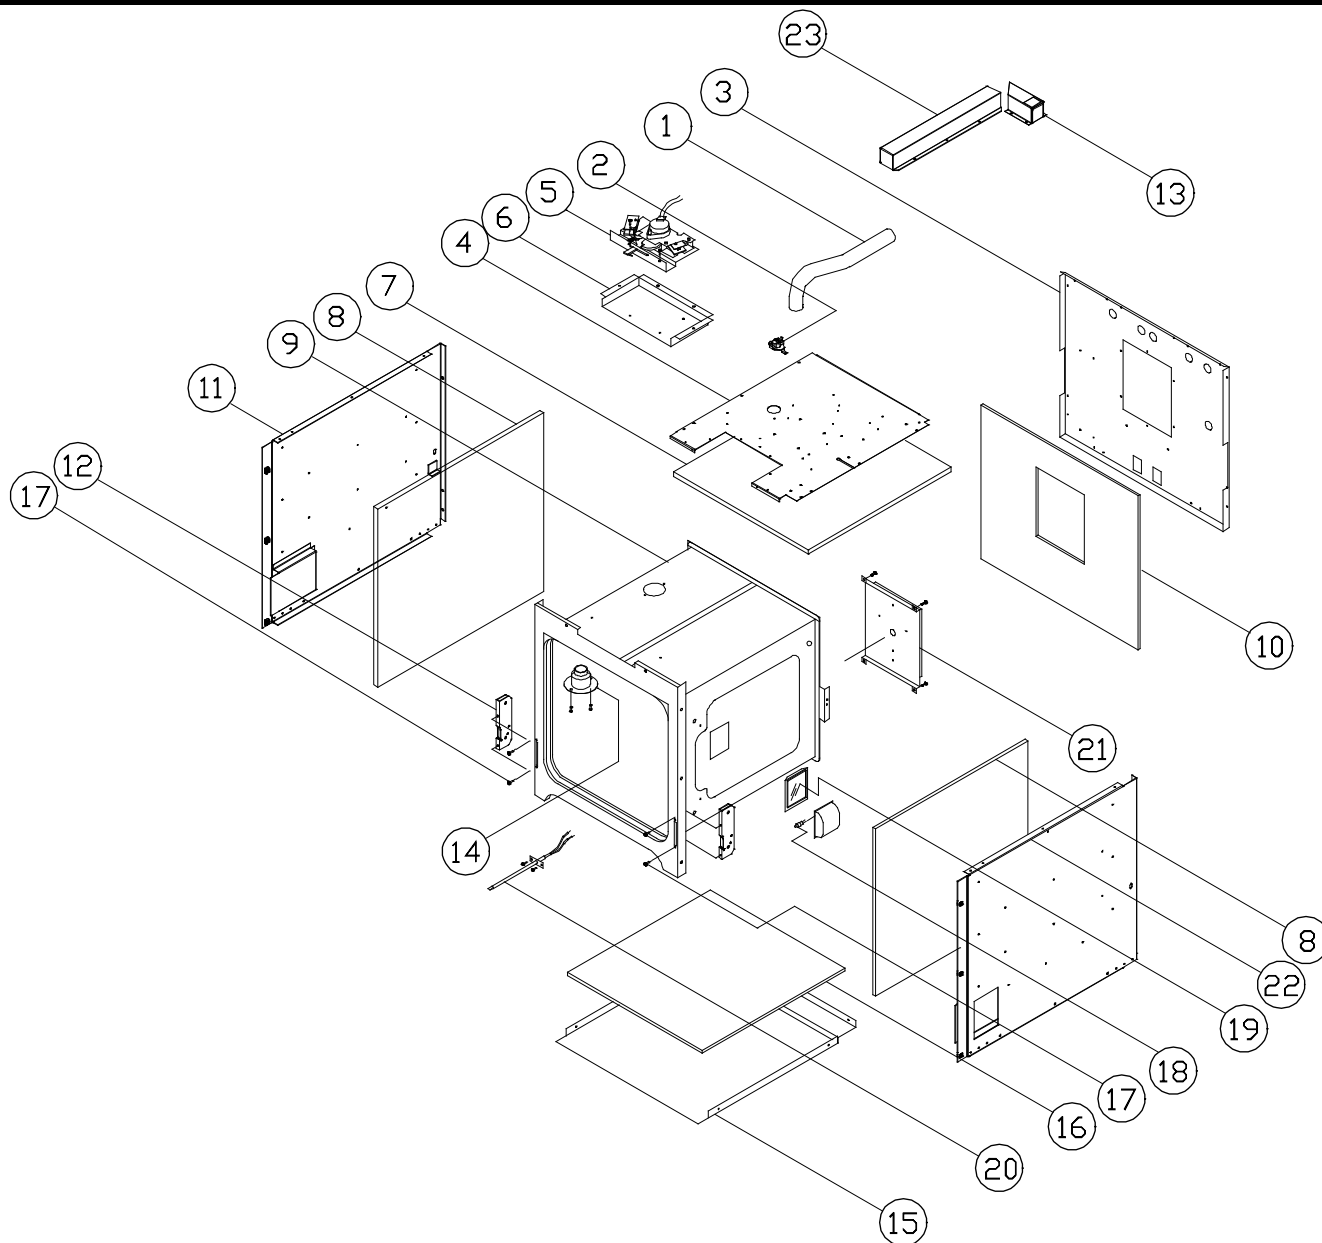

ERDE48 18" Cell Assembly

Item	Part #	Description
1	72817	Exhaust Tube
2	82987	Hi-Limit Switch
3	26883	Case Rear
4	26879	Case Top
5	701582¹	Door Latch¹
6	701582¹	Latch Plate¹
7	80133	Insulation Top
8	80132	Insulation Cell Side
9	N/A	Assy, Oven Cell
10	80131	Insulation Rear
11	27530	Case Side, Left
12	62075	Receptacle Hinge

Item	Part #	Description
13	27868	Stem Box 18"
14	82826	Smoke Eliminator
15	26880	Case Bottom
16	80133	Insulation Bottom
17	83420	Screw, #10-32 x .500
18	86573	Halogen Bulb, 10 W
19	86574	Halogen Light Shield
20	62593	Temperature Sensor
21	36280	Convection Motor Mounting Plate
22	27529	Case Side, Right
23	46065	Smoke Shield, 18"

¹Must order kit # 701582. Includes latch, latch plate and 6 screws.