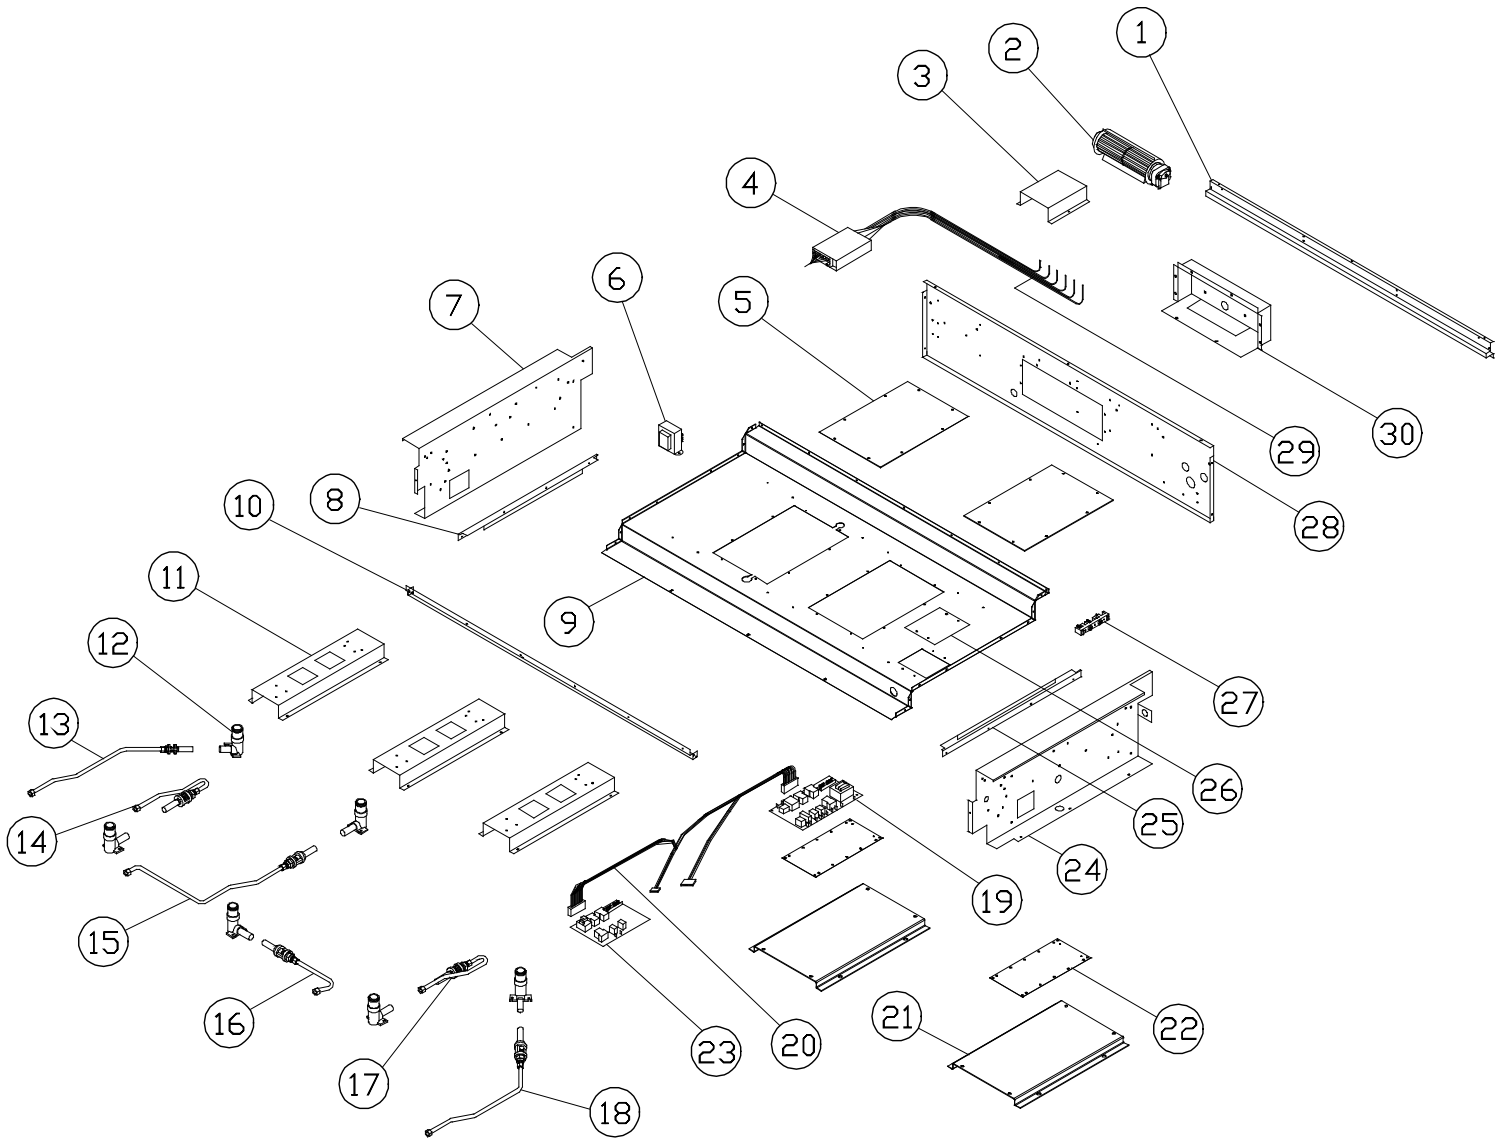

dacor®

The Life of the Kitchen.®

PARTS CATALOG

ERDE48 Range

Page	Description
2	Top Frame Assembly
3	Top Assembly
4	Top Assembly Parts
5	36" Cell Assembly
6	36" Cell Components
7	18" Cell Assembly
8	18" Cell Components
9	Sub-Chassis Assembly
10	Control Panel Assembly
11	Manifold Assembly
12	36" Door Assembly
13	18" Door Assembly
14	Base Assembly

ERDE48 Top Assembly

ERDE48 Top Assembly Parts

Item	NG Part #	LP Part #	NGH Part #	LPH Part #	Description
1	36103	36103	36103	36103	Channel, Mounting Top Rear
2	82347	82347	82347	82347	Cooling Fan
3	26874	26874	26874	26874	Ignitor Bracket
4	86528 ¹	86528 ¹	86528 ¹	86528 ¹	Spark Module, 6-Point ¹
5	46076	46076	46076	46076	Access Panel
6	62808	62808	62808	62808	Transformer
7	36328	36328	36328	36328	Side Support, LH
8	36035	36035	36035	36035	Side Support, Spill Tray
9	N/A	N/A	N/A	N/A	Chassis
10	36535	36535	36535	36535	Support, Spill Tray, Front
11	36313	36313	36313	36313	Burner Support
12	62325	62325	62325	62325	Burner Base
13	62984	62463	62991	62451	Assy, Tube #1
14	62985	62462	62992	62450	Assy, Tube #2
15	62986	62461	62993	62449	Assy, Tube #3
16	62987	62460	62994	62448	Assy, Tube #4
17	62988	62459	62995	62447	Assy, Tube #5
18	62989	62458	62996	62446	Assy, Tube #6
19	92029	92029	92029	92029	Relay Board
20	72789	72789	72789	72789	Assy, Wire Harness
21	46062	46062	46062	46062	PCB Relay Support
22	46063	46063	46063	46063	Plate Relay Board
23	82994	82994	82994	82994	Relay PCB
24	36554	36554	36554	36554	Side Support, RH
25	36035	36035	36035	36035	Side Support, Spill Tray
26	36091	36091	36091	36091	Manifold Access Cover Plate
27	92029	92029	92029	92029	Relay Board
28	46059	46059	46059	46059	Rear Panel
29	72789	72789	72789	72789	Ignition Wires
30	26971	26971	26971	26971	Cooling Fan Bracket