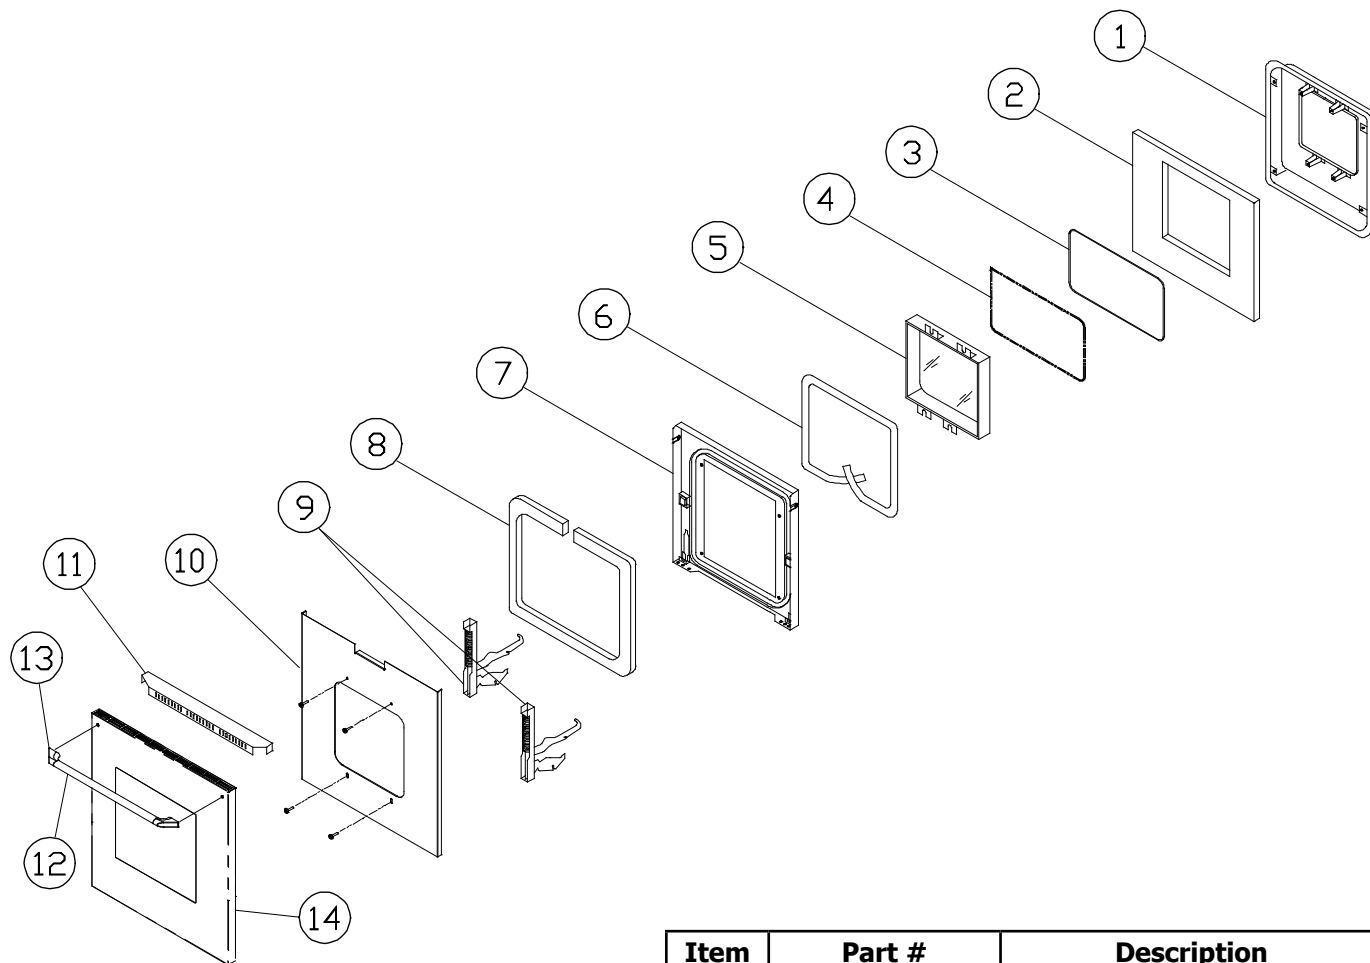

ERDE48 18" Door Assembly

Item	Part #	Description
1	27337BP	Assy, Inner Liner, 18" Door
2	80108	Insulation, Window Pack
3	62228BP	J-Trim Window Pack
4	83425	Thermocord, 3/16"
5	62229	Window Pack, 18" Door
6	72035	Door Gasket, 18" Door
7	27353BP	Asy, Outer Liner, 18" Door
8	80051	Insulation Set, 18" Door
9	82883	Hinge, Nuova Star-Silver
10	26904B	Heat Shield, 18" Door
11	36340	Door Vent, 18"
12	62183	Handle, 18" Epicure
13	62691BK/CH/BR/CP	End Cap, Handle
14	66993¹	Asy, Outer Door, 18" ¹
¹Kit # 66993 includes outer door frame, trim and skin with outer door glass installed.