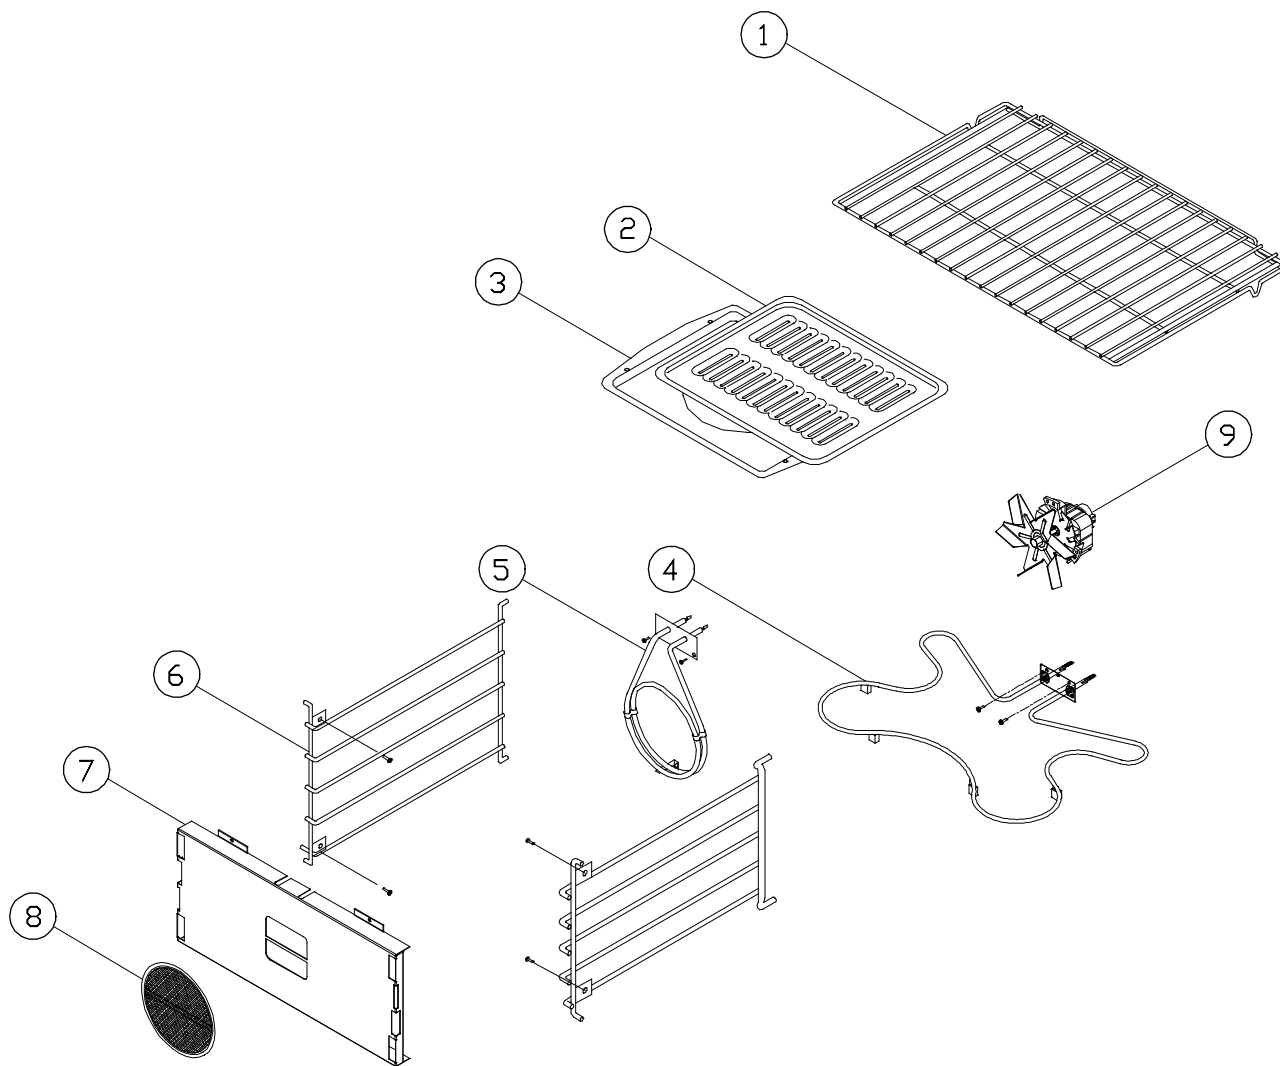

ERDE48 18" Cell Assembly

Item	Part #	Description
1	72817	Exhaust Tube
2	82987	Hi-Limit Switch
3	26883	Case Rear
4	26879	Case Top
5	701582 ¹	Door Latch ¹
6	701582 ¹	Latch Plate ¹
7	80133	Insulation Top
8	80132	Insulation Cell Side
9	N/A	Assy, Oven Cell
10	80131	Insulation Rear
11	27530	Case Side, Left
12	62075	Receptacle Hinge

Item	Part #	Description
13	27868	Stem Box 18"
14	82826	Smoke Eliminator
15	26880	Case Bottom
16	80133	Insulation Bottom
17	83420	Screw, #10-32 x .500
18	86573	Halogen Bulb, 10 W
19	86574	Halogen Light Shield
20	62593	Temperature Sensor
21	36280	Convection Motor Mounting Plate
22	27529	Case Side, Right
23	46065	Smoke Shield, 18"

¹Must order kit # 701582. Includes latch, latch plate and 6 screws.

ERDE48 18" Cell Components

Item	Part #	Description
1	62782	Oven Rack, 18"
2	82106	Porcelain Grill
3	82107	Porcelain Pan
4	62972	Support Rack
5	62076	Broil Element
6	62264	Bake Element
7	26759BP	Convection Baffle
8	82891	Convection Filter
9	701042 ¹	Convection Element Kit ¹
10	62101 ²	Assy, Convection Motor ²
¹ Kit # 701042 includes convection element, fan blade, washer and nut		
² Kit # 62101 includes convection fan motor, fan blade, washer and nut		