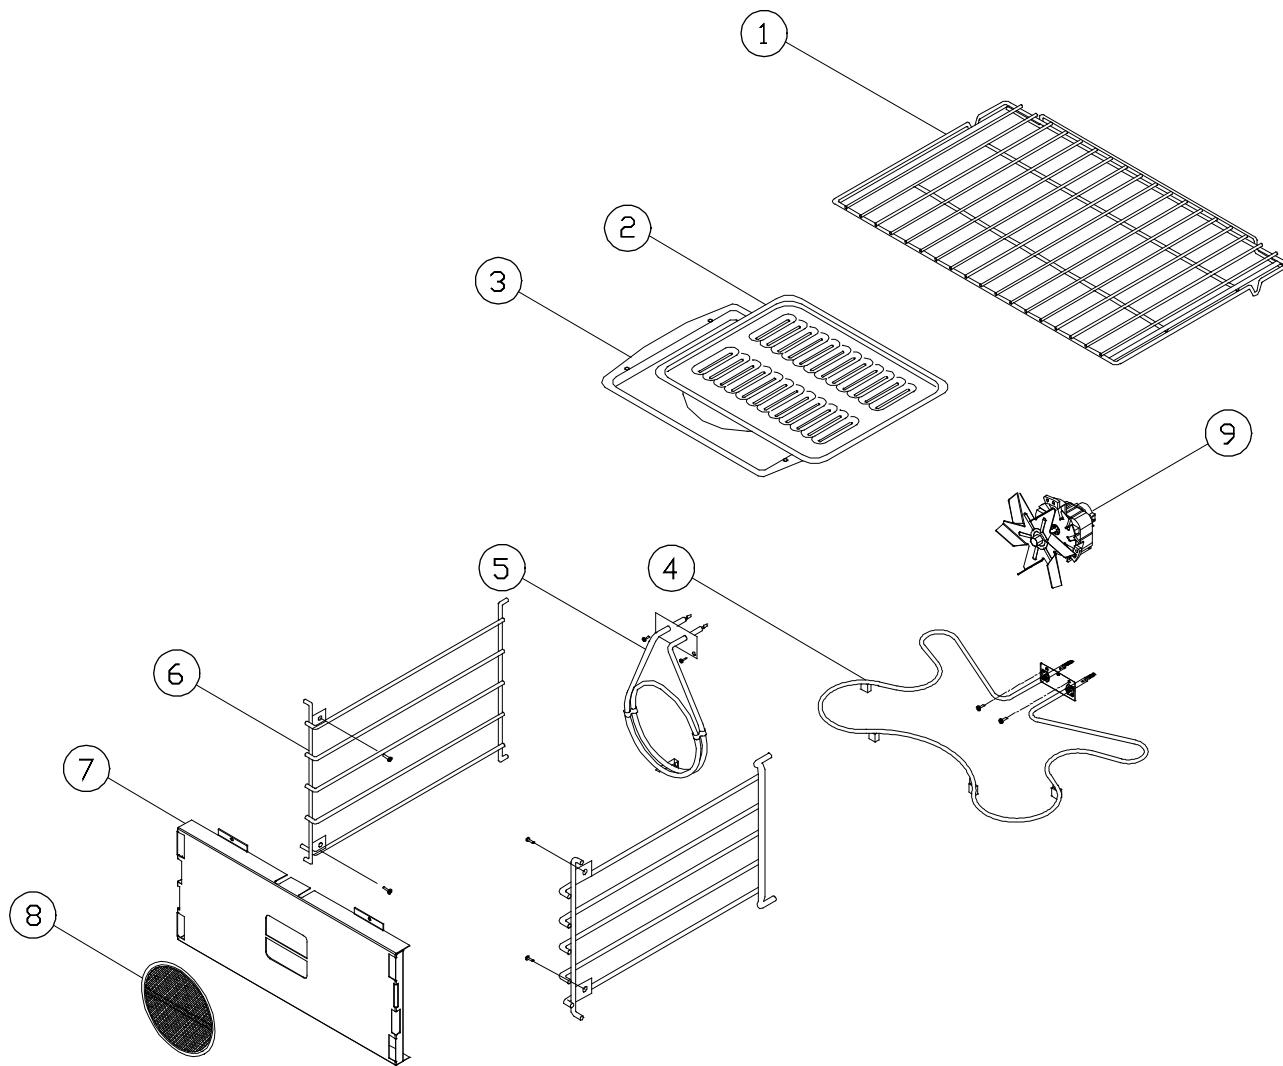

ERDE48 36" Cell Components

Item	Part #	Description
1	62783	Oven Rack, 36"
2	82106	Porcelain Grill
3	82107	Porcelain Pan
4	62601	Bake Element
5	701042¹	Convection Element Kit¹
6	62972	Support Rack
7	46089BP	Convection Baffle
8	82891	Convection Filter
9	62101²	Assy, Convection Motor²
¹Kit # 701042 includes convection element, fan blade, washer and nut		
²Kit # 62101 includes convection fan motor, fan blade, washer and nut