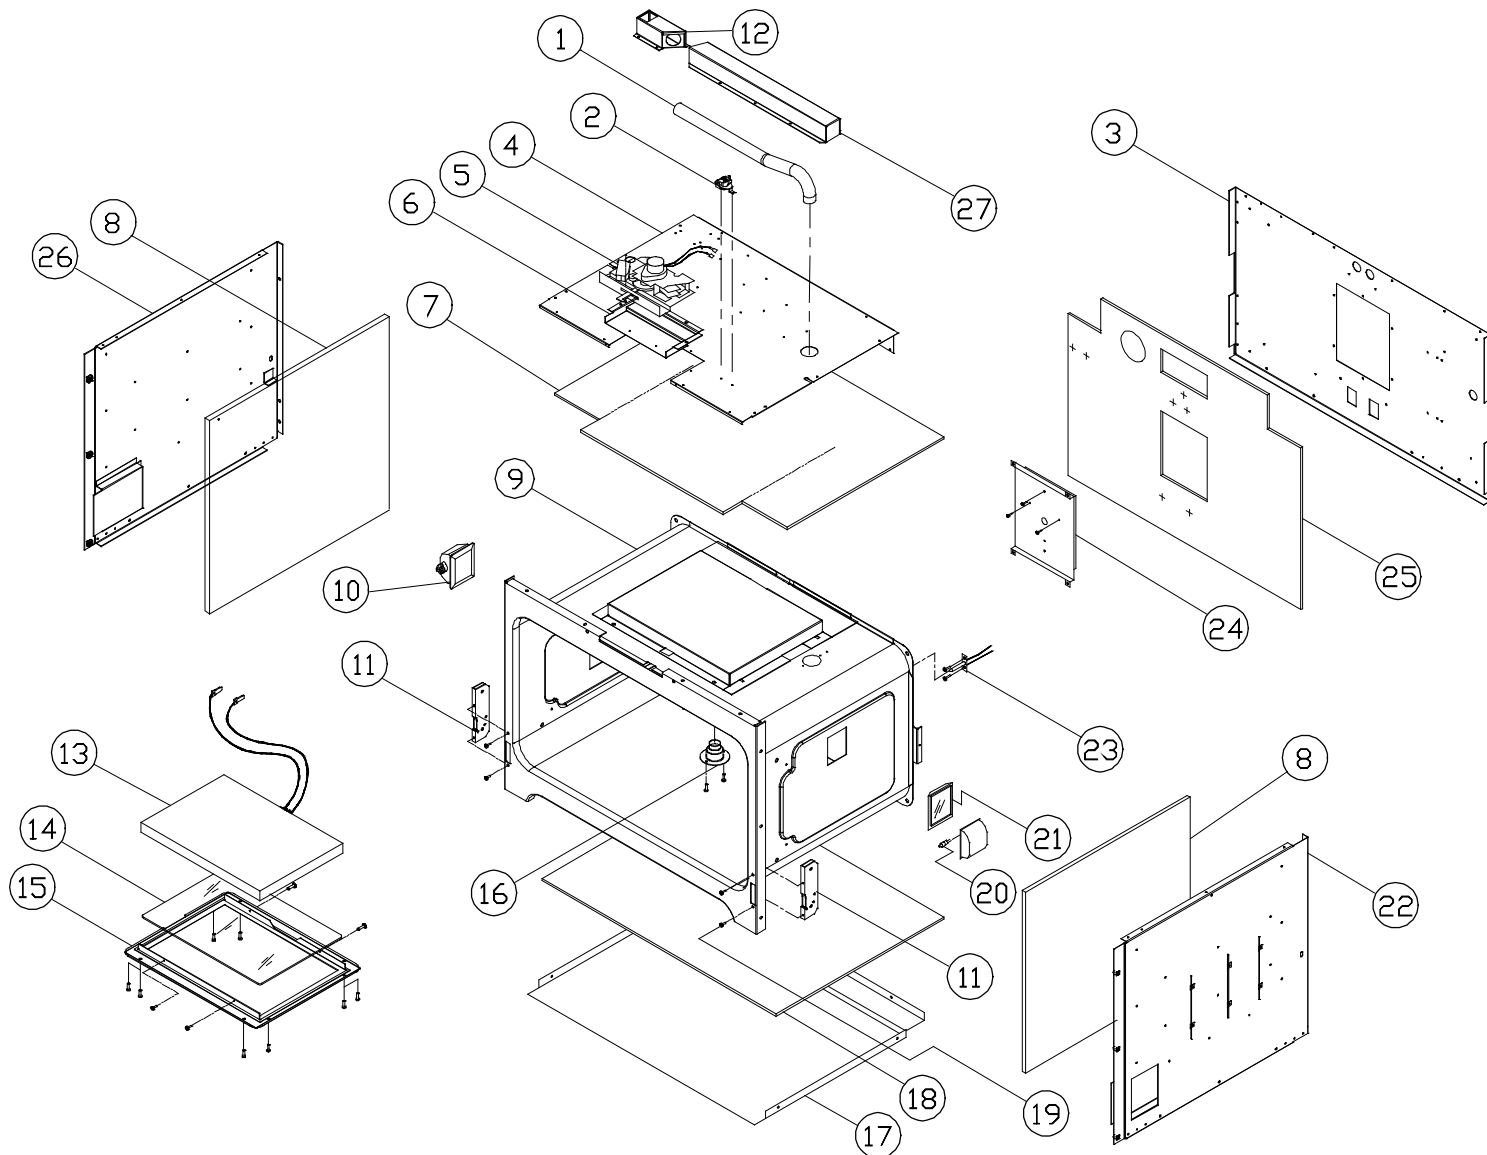

ERDE48 Top Assembly

ERDE48 Top Assembly Parts

Item	NG Part #	LP Part #	NGH Part #	LPH Part #	Description
1	36103	36103	36103	36103	Channel, Mounting Top Rear
2	82347	82347	82347	82347	Cooling Fan
3	26874	26874	26874	26874	Ignitor Bracket
4	86528 ¹	86528 ¹	86528 ¹	86528 ¹	Spark Module, 6-Point ¹
5	46076	46076	46076	46076	Access Panel
6	62808	62808	62808	62808	Transformer
7	36328	36328	36328	36328	Side Support, LH
8	36035	36035	36035	36035	Side Support, Spill Tray
9	N/A	N/A	N/A	N/A	Chassis
10	36535	36535	36535	36535	Support, Spill Tray, Front
11	36313	36313	36313	36313	Burner Support
12	62325	62325	62325	62325	Burner Base
13	62984	62463	62991	62451	Assy, Tube #1
14	62985	62462	62992	62450	Assy, Tube #2
15	62986	62461	62993	62449	Assy, Tube #3
16	62987	62460	62994	62448	Assy, Tube #4
17	62988	62459	62995	62447	Assy, Tube #5
18	62989	62458	62996	62446	Assy, Tube #6
19	92029	92029	92029	92029	Relay Board
20	72789	72789	72789	72789	Assy, Wire Harness
21	46062	46062	46062	46062	PCB Relay Support
22	46063	46063	46063	46063	Plate Relay Board
23	82994	82994	82994	82994	Relay PCB
24	36554	36554	36554	36554	Side Support, RH
25	36035	36035	36035	36035	Side Support, Spill Tray
26	36091	36091	36091	36091	Manifold Access Cover Plate
27	92029	92029	92029	92029	Relay Board
28	46059	46059	46059	46059	Rear Panel
29	72789	72789	72789	72789	Ignition Wires
30	26971	26971	26971	26971	Cooling Fan Bracket

¹Kit # 86528 includes the spark module and both pieces of Velcro

ERDE48 36" Cell Assembly

Item	Part #	Description
1	72816	Exhaust Tube
2	82987	Hi-Limit Switch
3	26882	Case Rear
4	46064	Case Top
5	701582 ¹	Door Latch ¹
6	701582 ¹	Latch Plate ¹
7	80136	Insulation Top
8	80135	Insulation Cell Side
9	N/A	Assy, Oven Cell
10	62175	Assy, Halogen Light
11	62075	Receptacle Hinge
12	27866	Steam Box
13	72928	Broil Element