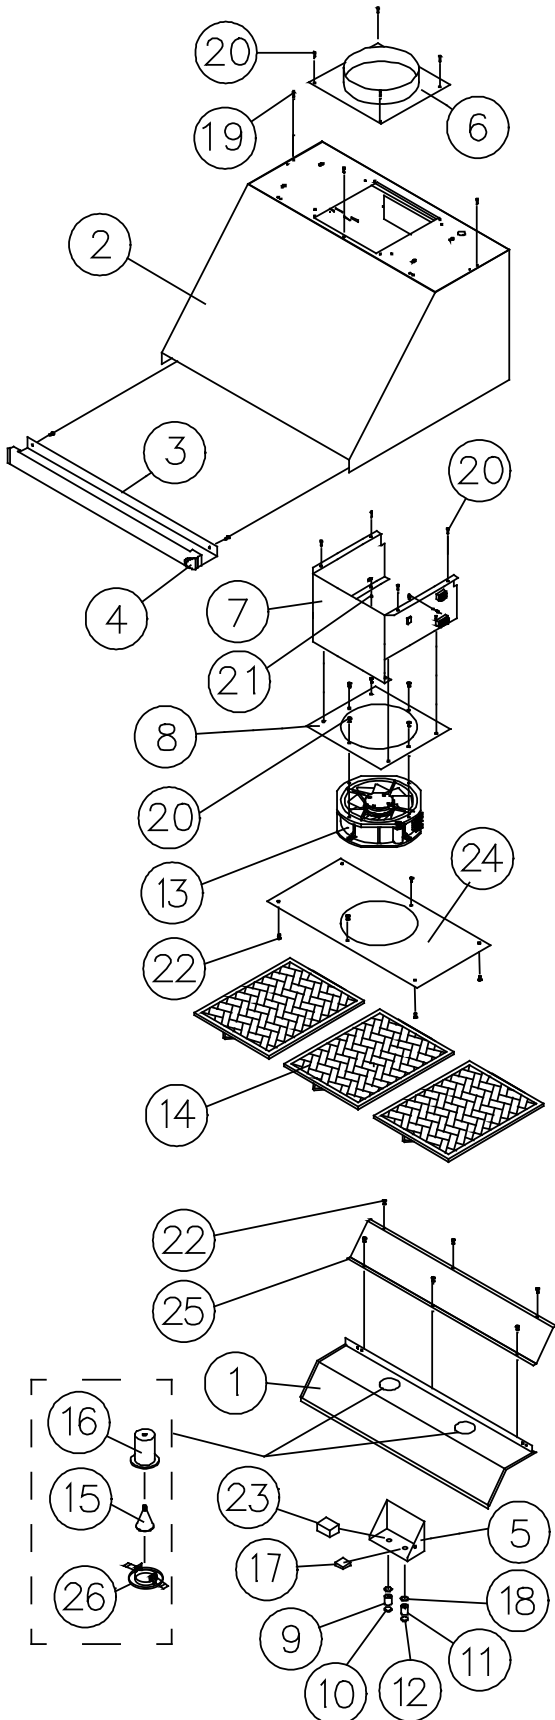

Customers

(800) 793-0093 ex. 2813
Hours: 6:00 AM - 5:00 PM PT

Web Inquiries:

www.dacor.com/dacorcares

Email Inquiries:

dacorcares@dacor.com

Item	Part #	Description
1	13199	ASSY, LINER
2	27504	ASSY, CANOPY
3	13222	ASSY, BULLNOSE
4	62023	END CAP (specify color)
5	13230	ASSY, CONTROL BOX
6	13198	ASSY, COLLAR OUTLET
7	13223	ASSY, FAN BOX
8	13224	ASSY, FAN MTG PLATE
9	83424	KNOB
10	36100	INSERT FOR KNOB (FAN)
11	83424	KNOB
12	36511	INSERT FOR KNOB (LIGHT)
13	62355	FAN
14	62353	FILTER, 15.188 X 11.875
15	62351	LAMP, HALOGEN 75W
16	62349	LAMP, HOLDER
17	82346	LIGHT SWITCH
18	83052	NUT, HEX, BRASS, 3/8-24 UNF
19	83529	RIVET, 1/8 DIA X 1/4 LG, SS
20	83433	SCREW, PHIL PAN 10-32 X 1/2
21	83137	SCREW, WELD
22	83534	SCREW, #8 X .375
23	82285	SWITCH, INFINITE (FAN)
24	36046	SHIELD, GRIME
25	36047	SHIELD, GRIME, FRONT
26	36029	TRIM, LINER, LEFT
27	36064	TRIM, LINER, RIGHT
-	62352	LAMP TRIM
-	62408	SUCTION CUP (not shown)

Customers

(800) 793-0093 ex. 2813
Hours: 6:00 AM - 5:00 PM PT

Web Inquiries:

www.dacor.com/dacorcares

Email Inquiries:

dacorcares@dacor.com

Item	Part #	Description
1	13196	ASSY, LINER
2	27490	ASSY, CANOPY
3	13197	ASSY, BULLNOSE
4	62023	END CAP (specify color)
5	13230	ASSY, CONTROL BOX
6	13198	ASSY, COLLAR OUTLET
7	13223	ASSY, FAN BOX
8	13224	ASSY, FAN MTG PLATE
9	83424	KNOB
10	36100	INSERT FOR KNOB (FAN)
11	83424	KNOB
12	36511	INSERT FOR KNOB (LIGHT)
13	62355	FAN
14	62353	FILTER, 15.188 X 11.875
15	62351	LAMP, HALOGEN 75W
16	62349	LAMP, HOLDER
17	82346	LIGHT SWITCH
18	83052	NUT, HEX, BRASS, 3/8-24 UNF
19	83529	RIVET, 1/8 DIA X 1/4 LG, SS
20	83433	SCREW, PHIL PAN 10-32 X 1/2
21	83137	SCREW, WELD
22	83534	SCREW, #8 X .375
23	82285	SWITCH, INFINITE (FAN)
24	36044	SHIELD, GRIME
25	36043	SHIELD, GRIME, FRONT
26	62352	TRIM, LAMP
-	62408	SUCTION CUP (not shown)