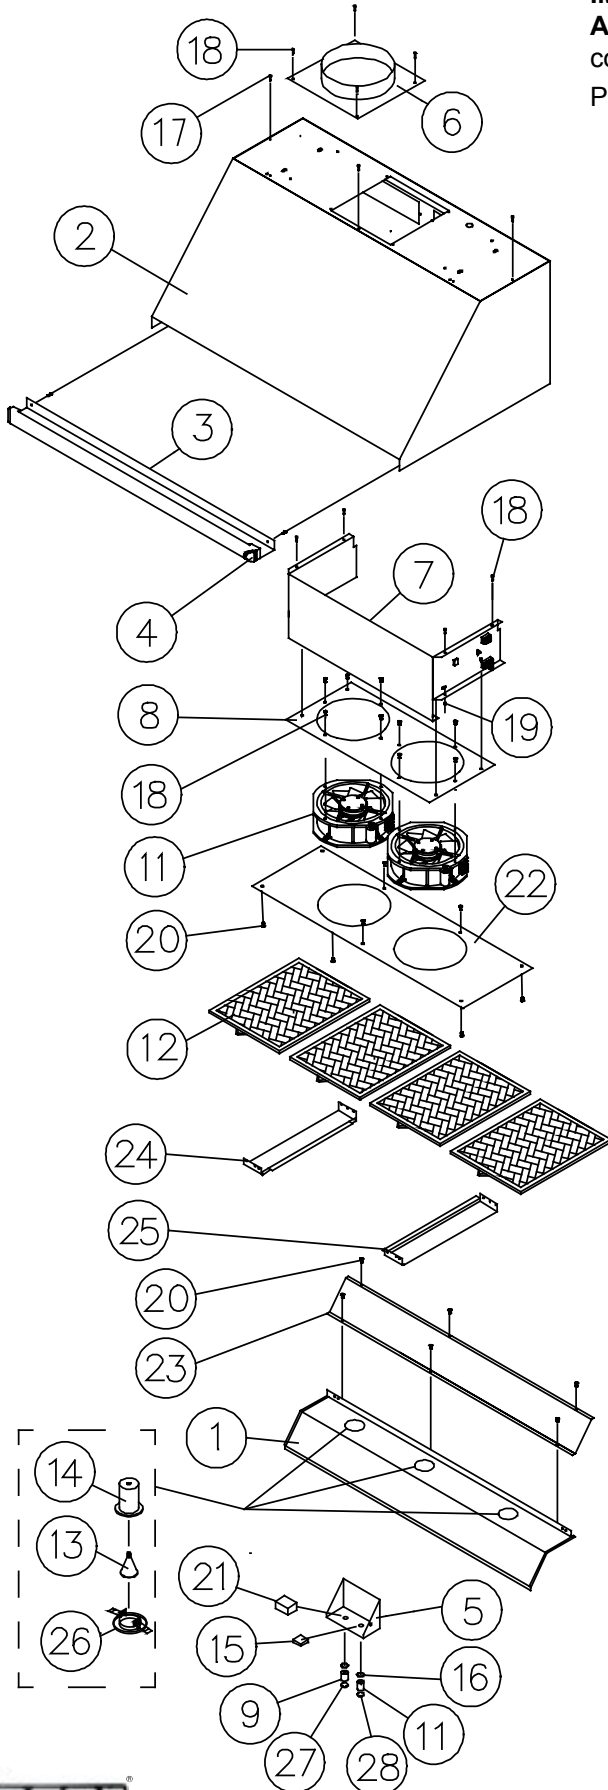

Customers

(800) 793-0093 ex. 2813
Hours: 6:00 AM - 5:00 PM PT

Web Inquiries:

www.dacor.com/dacorcares

Email Inquiries:

dacorcares@dacor.com

Item	Part #	Description
1	13317	ASSY, LINER
2	27516	ASSY, CANOPY
3	13316	ASSY, BULLNOSE
4	62712	END CAP (specify color)
5	13230	ASSY, CONTROL BOX
6	13301	ASSY, COLLAR OUTLET
7	13305	ASSY, FAN BOX
8	13309	ASSY, FAN MTG PLATE
9	83424	ASSY, KNOB (FAN)
10	36100	INSERT FOR KNOB
11	83424	ASSY, KNOB (LIGHT)
12	36511	INSERT FOR KNOB
13	62355	FAN
14	62353	FILTER, 15.188 X 11.875
15	62351	LAMP, HALOGEN 75W
16	62349	LAMP, HOLDER
17	82346	LIGHT SWITCH
18	83052	NUT, HEX, BRASS, 3/8-24 UNF
19	83529	RIVET, 1/8 DIA X 1/4 LG, SS
20	83433	SCREW, PHIL PAN 10-32 X 1/2
21	83137	SCREW, WELD
22	83534	SCREW, #8 X .375
23	82285	SWITCH, INFINITE (FAN)
24	36063	SHIELD, GRIME
25	36062	SHIELD, GRIME, FRONT
26	62352	TRIM, LAMP
-	62408	SUCTION CUP (not shown)

Customers

(800) 793-0093 ex. 2813
Hours: 6:00 AM - 5:00 PM PT

Web Inquiries:

www.dacor.com/dacorcares

Email Inquiries:

dacorcares@dacor.com

Item	Part #	Description
1	13319	ASSY, LINER
2	27520	ASSY, CANOPY
3	13440	ASSY, BULLNOSE
4	62712	END CAP (specify color)
5	13230	ASSY, CONTROL BOX
6	13301	ASSY, COLLAR OUTLET
7	13305	ASSY, FAN BOX
8	13309	ASSY, FAN MTG PLATE
9	83424	KNOB
10	83424	KNOB
11	62355	FAN
12	62353	FILTER, 15.188 X 11.875
13	62351	LAMP, HALOGEN 75W
14	62349	LAMP, HOLDER
15	82346	LIGHT SWITCH
16	83052	NUT, HEX, BRASS, 3/8-24 UNF
17	83529	RIVET, 1/8 DIA X 1/4 LG, SS
18	83433	SCREW, PHIL PAN 10-32 X 1/2
19	83137	SCREW, WELD
20	83534	SCREW, #8 X .375
21	82285	SWITCH, INFINITE (FAN)
22	36073	SHIELD, GRIME
23	36072	SHIELD, GRIME, FRONT
24	36029	TRIM, LINER, LEFT
25	36064	TRIM, LINER, RIGHT
26	62352	TRIM, LAMP
27	36100	INSERT FOR KNOB (FAN)
28	36511	INSERT FOR KNOB (LIGHT)
-	62408	SUCTION CUP (not shown)