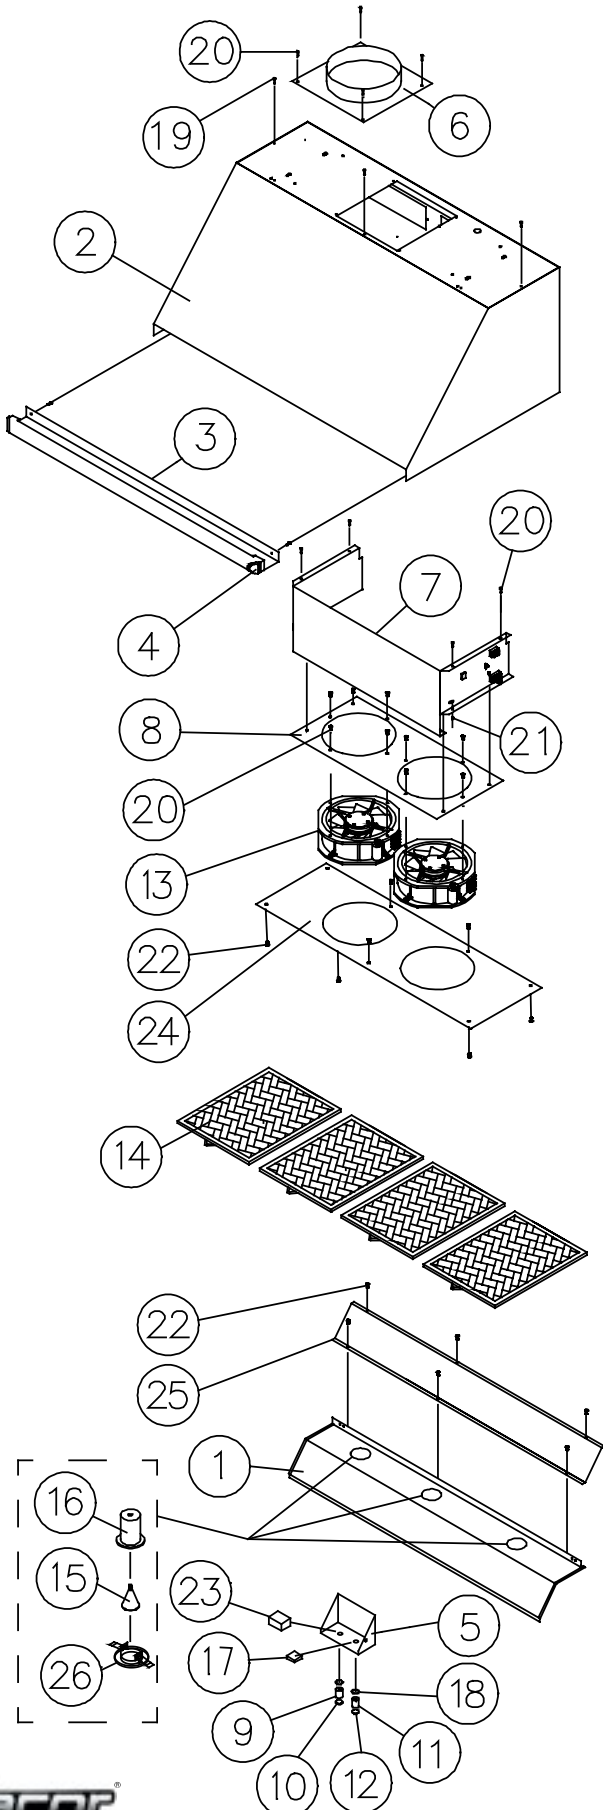

Customers

(800) 793-0093 ex. 2813
Hours: 6:00 AM - 5:00 PM PT

Web Inquiries:

www.dacor.com/dacorcares

Email Inquiries:

dacorcares@dacor.com

Item	Part #	Description
1	13315	ASSY, LINER
2	27512	ASSY, CANOPY
3	13438	ASSY, BULLNOSE
4	62712	END CAP (specify color)
5	13230	ASSY, CONTROL BOX
6	13301	ASSY, COLLAR OUTLET
7	13305	ASSY, FAN BOX
8	13309	ASSY, FAN MTG PLATE
9	83424	KNOB
10	36100	INSERT FOR KNOB (FAN)
11	83424	KNOB
12	36511	INSERT FOR KNOB (LIGHT)
13	62355	FAN
14	62353	FILTER, 15.188 X 11.875
15	62351	LAMP, HALOGEN 75W
16	62349	LAMP, HOLDER
17	82346	LIGHT SWITCH
18	83052	NUT, HEX, BRASS, 3/8-24 UNF
19	83529	RIVET, 1/8 DIA X 1/4 LG, SS
20	83433	SCREW, PHIL PAN 10-32 X 1/2
21	83137	SCREW, WELD
22	83534	SCREW, #8 X .375
23	82285	SWITCH, INFINITE (FAN)
24	36059	SHIELD, GRIME
25	36058	SHIELD, GRIME, FRONT
26	36029	TRIM, LINER, LEFT
27	36064	TRIM, LINER, RIGHT
28	62352	TRIM, LAMP
-	62408	SUCTION CUP (not shown)

Customers

(800) 793-0093 ex. 2813
Hours: 6:00 AM - 5:00 PM PT

Web Inquiries:

www.dacor.com/dacorcares

Email Inquiries:

dacorcares@dacor.com

Item	Part #	Description
1	13317	ASSY, LINER
2	27516	ASSY, CANOPY
3	13316	ASSY, BULLNOSE
4	62712	END CAP (specify color)
5	13230	ASSY, CONTROL BOX
6	13301	ASSY, COLLAR OUTLET
7	13305	ASSY, FAN BOX
8	13309	ASSY, FAN MTG PLATE
9	83424	ASSY, KNOB (FAN)
10	36100	INSERT FOR KNOB
11	83424	ASSY, KNOB (LIGHT)
12	36511	INSERT FOR KNOB
13	62355	FAN
14	62353	FILTER, 15.188 X 11.875
15	62351	LAMP, HALOGEN 75W
16	62349	LAMP, HOLDER
17	82346	LIGHT SWITCH
18	83052	NUT, HEX, BRASS, 3/8-24 UNF
19	83529	RIVET, 1/8 DIA X 1/4 LG, SS
20	83433	SCREW, PHIL PAN 10-32 X 1/2
21	83137	SCREW, WELD
22	83534	SCREW, #8 X .375
23	82285	SWITCH, INFINITE (FAN)
24	36063	SHIELD, GRIME
25	36062	SHIELD, GRIME, FRONT
26	62352	TRIM, LAMP
-	62408	SUCTION CUP (not shown)