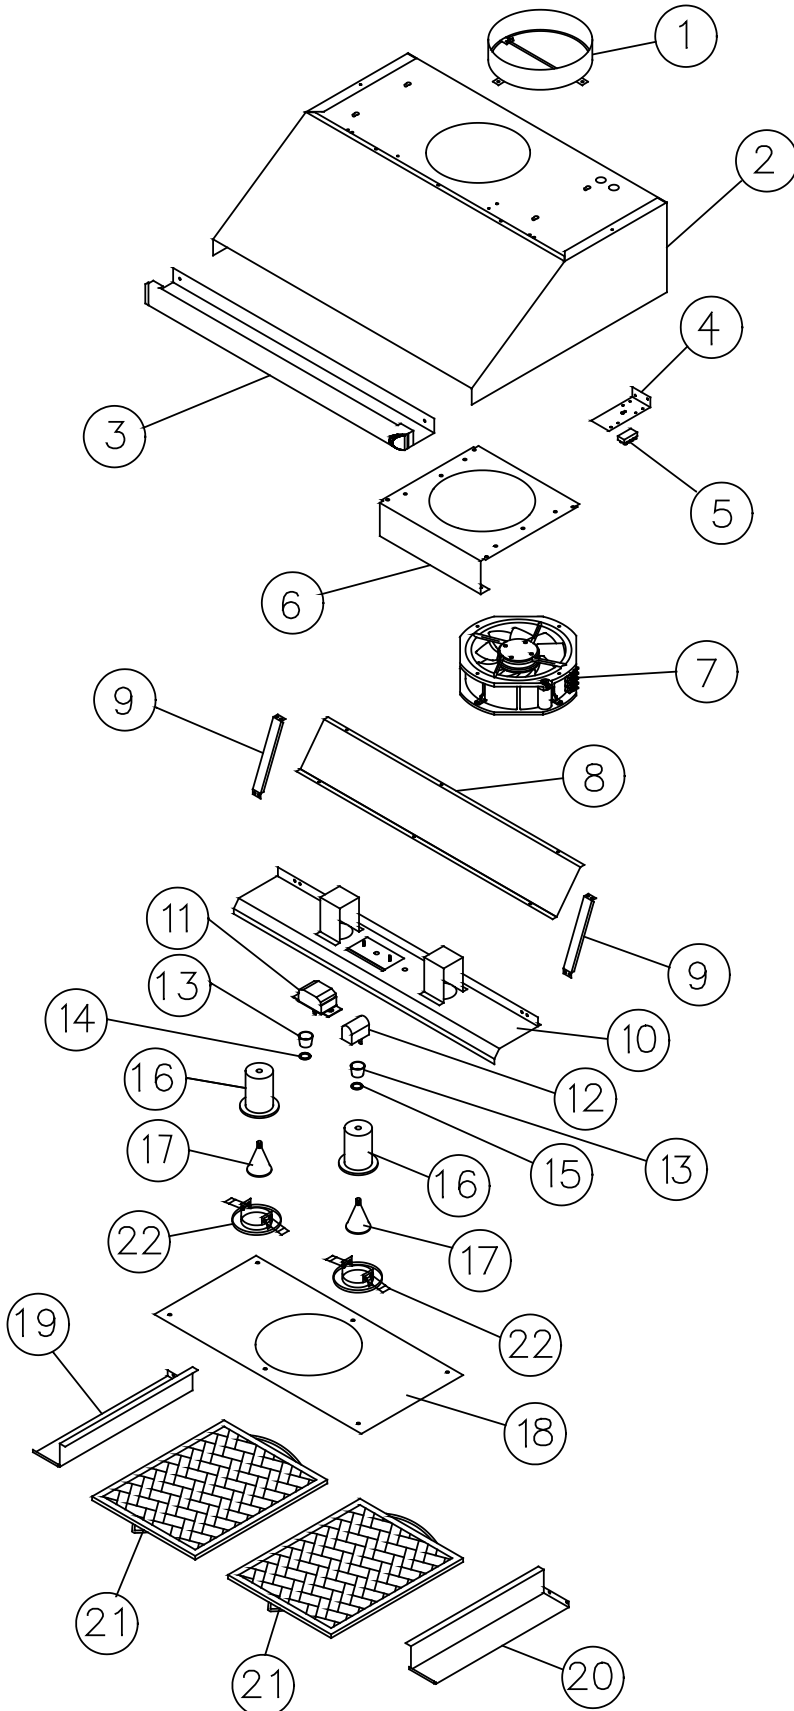

Page #	18 Inch High Series - 1st Generation
11	EHD30
12	EHD36
13	EHD42
14	EHD48
15	EHD54

Revised 02-10-2015

EHD3009 Range Hood

Item	Part #	Description
1	72022	ASSY, DAMPER
2	27674	CANOPY ASSY
3	13436	BULLNOSE ASSY
4	27677	TERMINAL BLOCK BRACKET
5	62357	WIRE HARNESS
6	36369	FAN MOUNTING BRACKET
7	62355	FAN
8	36492	GRIME SHIELD FRONT
9	36438	LINER BRACE
10	13484	LINER ASSY
11	72757	8 AMP SPEED CONTROL
12	72756	LIGHT DIMMER
13	83424	SELCO KNOB
14	36100	FAN KNOB END CAP, FAN
15	36511	LIGHT DIMMER KNOB END CAP
16	62349	LAMP HOLDER
17	92348	HALOGEN LAMP
18	36491	GRIME SHIELD
19	36417	LEFT 3" SIDE TRIM
20	36373	RIGHT 3" SIDE TRIM
21	62978	FILTER, 13.313 X 11.875
22	62352	TRIM, LAMP
-	62408	SUCTION CUP

EHD3609 Range Hood

Item	Part #	Description
1	72022	ASSY, DAMPER
2	27679	CANOPY ASSY
3	13437	BULLNOSE ASSY
4	27677	TERMINAL BLOCK BRACKET
5	62357	WIRE HARNESS
6	36369	FAN MOUNTING BRACKET
7	62355	FAN
8	36500	GRIME SHIELD FRONT
9	36438	LINER BRACE
10	13486	LINER ASSY
11	72757	8 AMP SPEED CONTROL
12	72756	LIGHT DIMMER
13	83424	SELCO KNOB
14	36100	FAN KNOB END CAP
15	36511	LIGHT DIMMER KNOB END CAP
16	62349	LAMP HOLDER
17	62351	HALOGEN LAMP
18	36491	GRIME SHIELD
19	62978	FILTER, 13.313 X 11.875
20	62352	TRIM, LAMP
-	62408	SUCTION CUP

EHD4209 Range Hood

Item	Part #	Description
1	72022	ASSY, DAMPER
2	27684	CANOPY ASSY
3	13438	BULLNOSE ASSY
4	27677	TERMINAL BLOCK BRACKET
5	62190	WIRE HARNESS
6	36501	FAN MOUNTING BRACKET
7	62355	FAN
8	36503	GRIME SHIELD FRONT
9	36438	LINER BRACE
10	13490	LINER ASSY
11	72757	8 AMP SPEED CONTROL
12	72756	LIGHT DIMMER
13	83424	SELCO KNOB
14	36100	FAN KNOB END CAP
15	36511	LIGHT DIMMER KNOB END CAP
16	62349	LAMP HOLDER
17	62351	HALOGEN LAMP
18	36502	GRIME SHIELD
19	36417	LEFT 3" SIDE TRIM
20	36373	RIGHT 3" SIDE TRIM
21	62978	FILTER, 13.313 X 11.875
22	62352	TRIM, LAMP
-	62408	SUCTION CUP