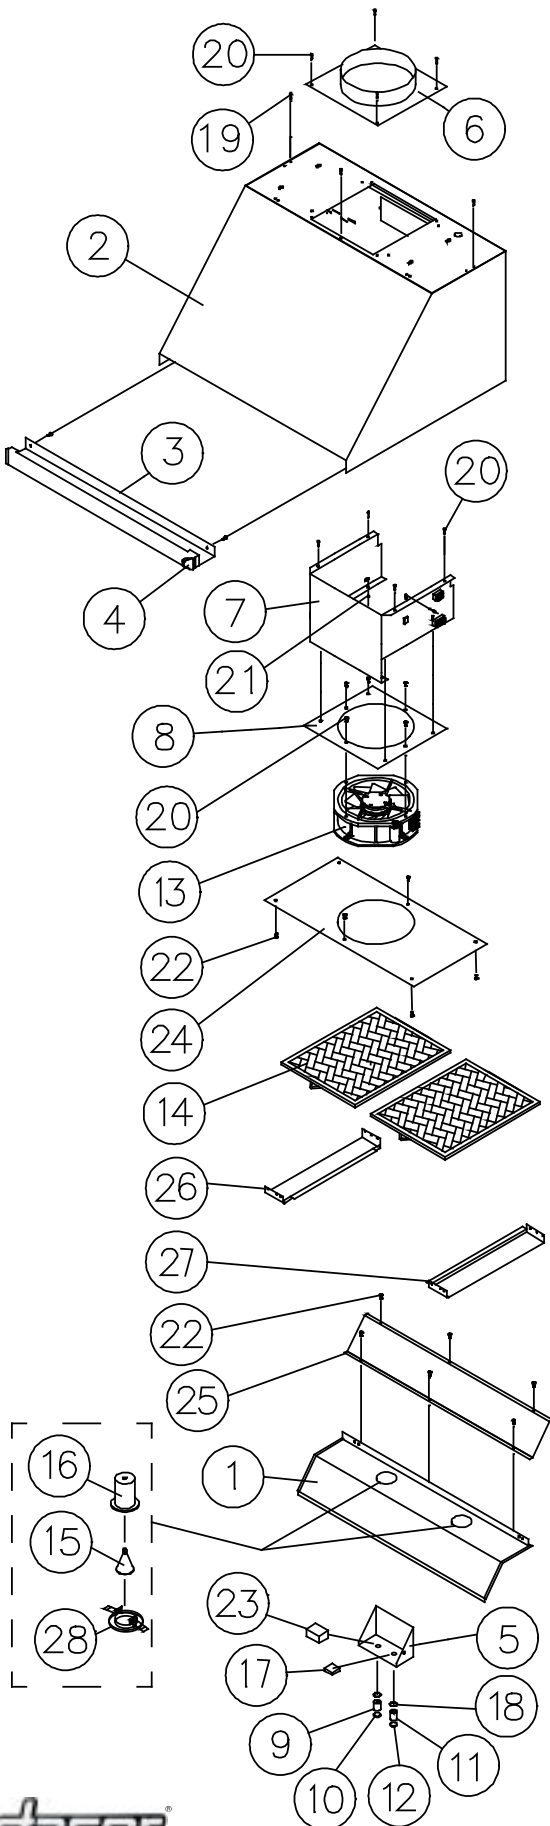

EHD5418 Range Hood

Item	Part #	Description
1	13319	ASSY, LINER
2	27520	ASSY, CANOPY
3	13440	ASSY, BULLNOSE
4	62712	END CAP (specify color)
5	13443	ASSY, CONTROL BOX
6	72023	ASSY, DAMPER
7	13305	ASSY, FAN BOX
8	13309	ASSY, FAN MTG PLATE
9	83424	KNOB
10	83424	KNOB
11	62355	FAN
12	62353	FILTER, 15.188 X 11.875
13	92348	LAMP, HALOGEN 75W
14	62349	LAMP, HOLDER
15	72756	LIGHT SWITCH
19	83137	SCREW, WELD
20	83534	SCREW, #8 X .375
21	72757	SWITCH, INFINITE (FAN)
22	36073	SHIELD, GRIME
23	36072	SHIELD, GRIME, FRONT
24	36029	TRIM, LINER, LEFT
25	36064	TRIM, LINER, RIGHT
26	62352	TRIM, LAMP
27	36100	INSERT FOR KNOB (FAN)
28	36511	INSERT FOR KNOB (LIGHT)
-	62408	SUCTION CUP (not shown)

Customers

(800) 793-0093 ex. 2813
Hours: 6:00 AM - 5:00 PM PT

Web Inquiries:

www.dacor.com/dacorcares

Email Inquiries:

dacorcares@dacor.com

Item	Part #	Description
1	13199	ASSY, LINER
2	27504	ASSY, CANOPY
3	13222	ASSY, BULLNOSE
4	62023	END CAP (specify color)
5	13230	ASSY, CONTROL BOX
6	13198	ASSY, COLLAR OUTLET
7	13223	ASSY, FAN BOX
8	13224	ASSY, FAN MTG PLATE
9	83424	KNOB
10	36100	INSERT FOR KNOB (FAN)
11	83424	KNOB
12	36511	INSERT FOR KNOB (LIGHT)
13	62355	FAN
14	62353	FILTER, 15.188 X 11.875
15	62351	LAMP, HALOGEN 75W
16	62349	LAMP, HOLDER
17	82346	LIGHT SWITCH
18	83052	NUT, HEX, BRASS, 3/8-24 UNF
19	83529	RIVET, 1/8 DIA X 1/4 LG, SS
20	83433	SCREW, PHIL PAN 10-32 X 1/2
21	83137	SCREW, WELD
22	83534	SCREW, #8 X .375
23	82285	SWITCH, INFINITE (FAN)
24	36046	SHIELD, GRIME
25	36047	SHIELD, GRIME, FRONT
26	36029	TRIM, LINER, LEFT
27	36064	TRIM, LINER, RIGHT
-	62352	LAMP TRIM
-	62408	SUCTION CUP (not shown)