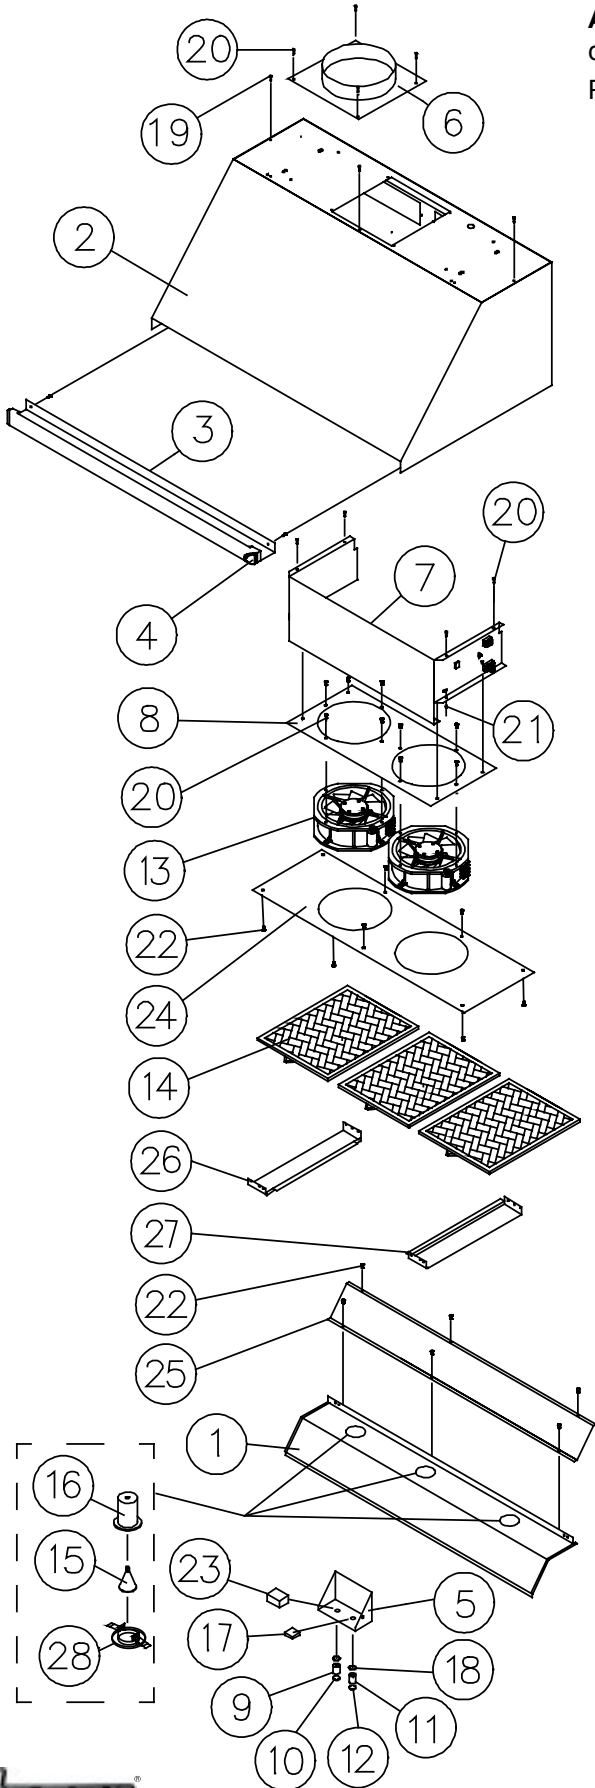

Customers

(800) 793-0093 ex. 2813
Hours: 6:00 AM - 5:00 PM PT

Web Inquiries:

www.dacor.com/dacorcares

Email Inquiries:

dacorcares@dacor.com

Item	Part #	Description
1	13196	ASSY, LINER
2	27490	ASSY, CANOPY
3	13197	ASSY, BULLNOSE
4	62023	END CAP (specify color)
5	13230	ASSY, CONTROL BOX
6	13198	ASSY, COLLAR OUTLET
7	13223	ASSY, FAN BOX
8	13224	ASSY, FAN MTG PLATE
9	83424	KNOB
10	36100	INSERT FOR KNOB (FAN)
11	83424	KNOB
12	36511	INSERT FOR KNOB (LIGHT)
13	62355	FAN
14	62353	FILTER, 15.188 X 11.875
15	62351	LAMP, HALOGEN 75W
16	62349	LAMP, HOLDER
17	82346	LIGHT SWITCH
18	83052	NUT, HEX, BRASS, 3/8-24 UNF
19	83529	RIVET, 1/8 DIA X 1/4 LG, SS
20	83433	SCREW, PHIL PAN 10-32 X 1/2
21	83137	SCREW, WELD
22	83534	SCREW, #8 X .375
23	82285	SWITCH, INFINITE (FAN)
24	36044	SHIELD, GRIME
25	36043	SHIELD, GRIME, FRONT
26	62352	TRIM, LAMP
-	62408	SUCTION CUP (not shown)

Customers

(800) 793-0093 ex. 2813
Hours: 6:00 AM - 5:00 PM PT

Web Inquiries:

www.dacor.com/dacorcares

Email Inquiries:

dacorcares@dacor.com

Item	Part #	Description
1	13315	ASSY, LINER
2	27512	ASSY, CANOPY
3	13438	ASSY, BULLNOSE
4	62712	END CAP (specify color)
5	13230	ASSY, CONTROL BOX
6	13301	ASSY, COLLAR OUTLET
7	13305	ASSY, FAN BOX
8	13309	ASSY, FAN MTG PLATE
9	83424	KNOB
10	36100	INSERT FOR KNOB (FAN)
11	83424	KNOB
12	36511	INSERT FOR KNOB (LIGHT)
13	62355	FAN
14	62353	FILTER, 15.188 X 11.875
15	62351	LAMP, HALOGEN 75W
16	62349	LAMP, HOLDER
17	82346	LIGHT SWITCH
18	83052	NUT, HEX, BRASS, 3/8-24 UNF
19	83529	RIVET, 1/8 DIA X 1/4 LG, SS
20	83433	SCREW, PHIL PAN 10-32 X 1/2
21	83137	SCREW, WELD
22	83534	SCREW, #8 X .375
23	82285	SWITCH, INFINITE (FAN)
24	36059	SHIELD, GRIME
25	36058	SHIELD, GRIME, FRONT
26	36029	TRIM, LINER, LEFT
27	36064	TRIM, LINER, RIGHT
28	62352	TRIM, LAMP
-	62408	SUCTION CUP (not shown)