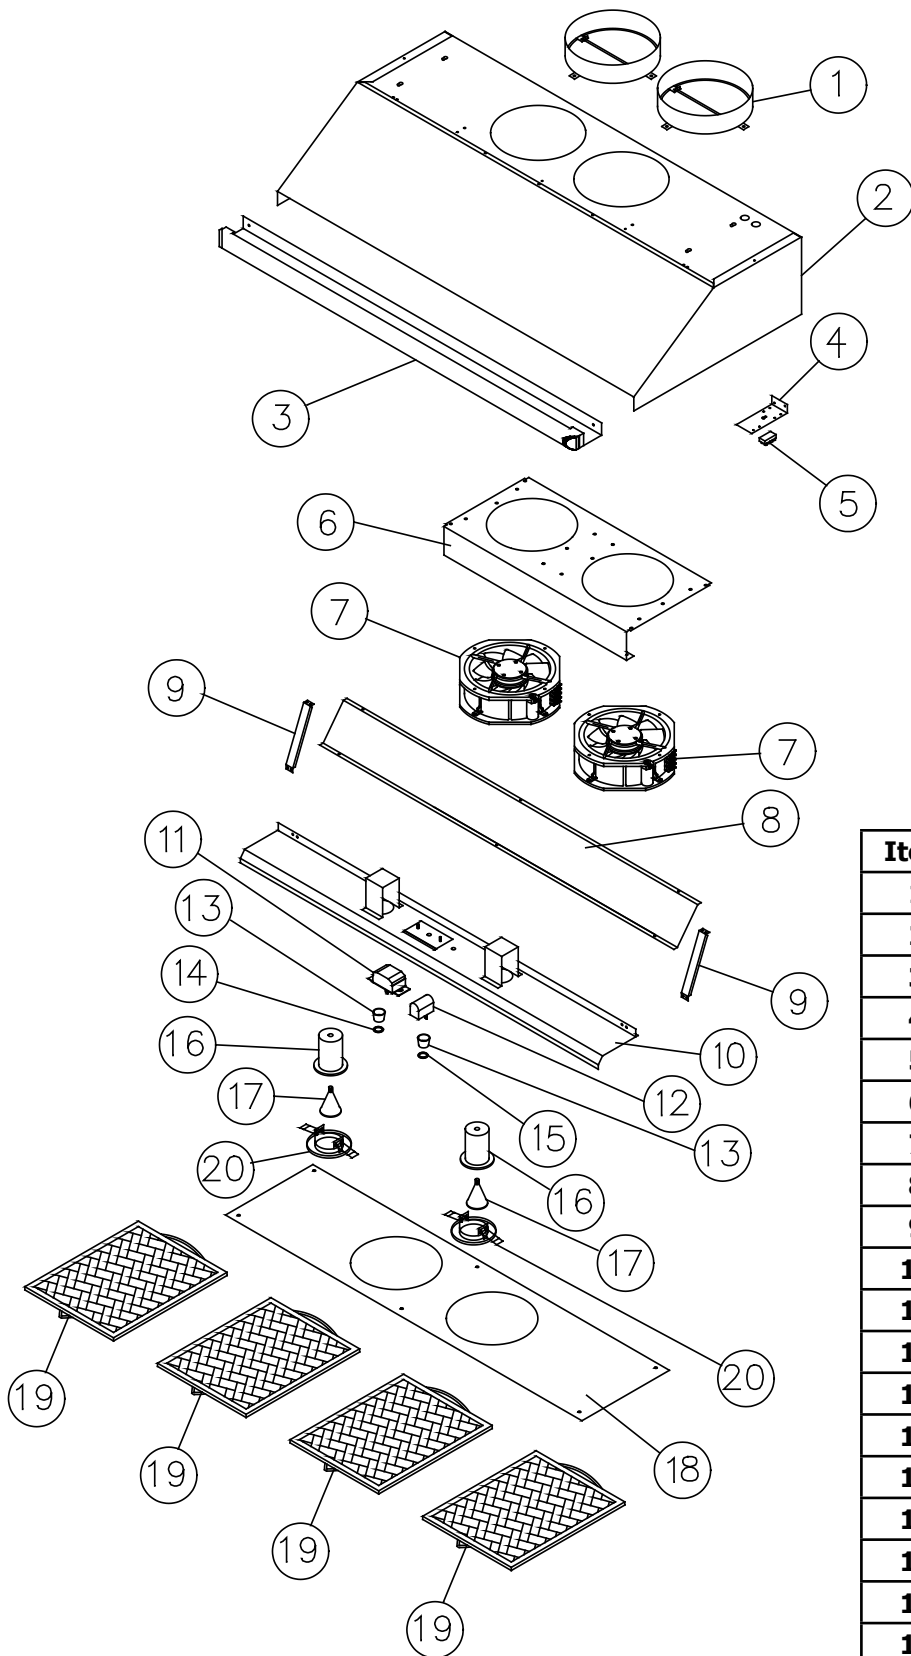

EHD4809 Range Hood

Item	Part #	Description
1	72022	ASSY, DAMPER
2	27691	CANOPY ASSY
3	13439	BULLNOSE ASSY
4	27677	TERMINAL BLOCK BRACKET
5	62190	WIRE HARNESS
6	36501	FAN MOUNTING BRACKET
7	62355	FAN
8	36508	GRIME SHIELD FRONT
9	36438	LINER BRACE
10	13492	LINER ASSY
11	72757	8 AMP SPEED CONTROL
12	72756	LIGHT DIMMER
13	83424	SELCO KNOB
14	36100	FAN KNOB END CAP
15	36511	LIGHT DIMMER KNOB END CAP
16	62349	LAMP HOLDER
17	62351	HALOGEN LAMP
18	36507	GRIME SHIELD
19	62978	FILTER, 13.313 X 11.875
20	62352	TRIM, LAMP
-	62408	SUCTION CUP