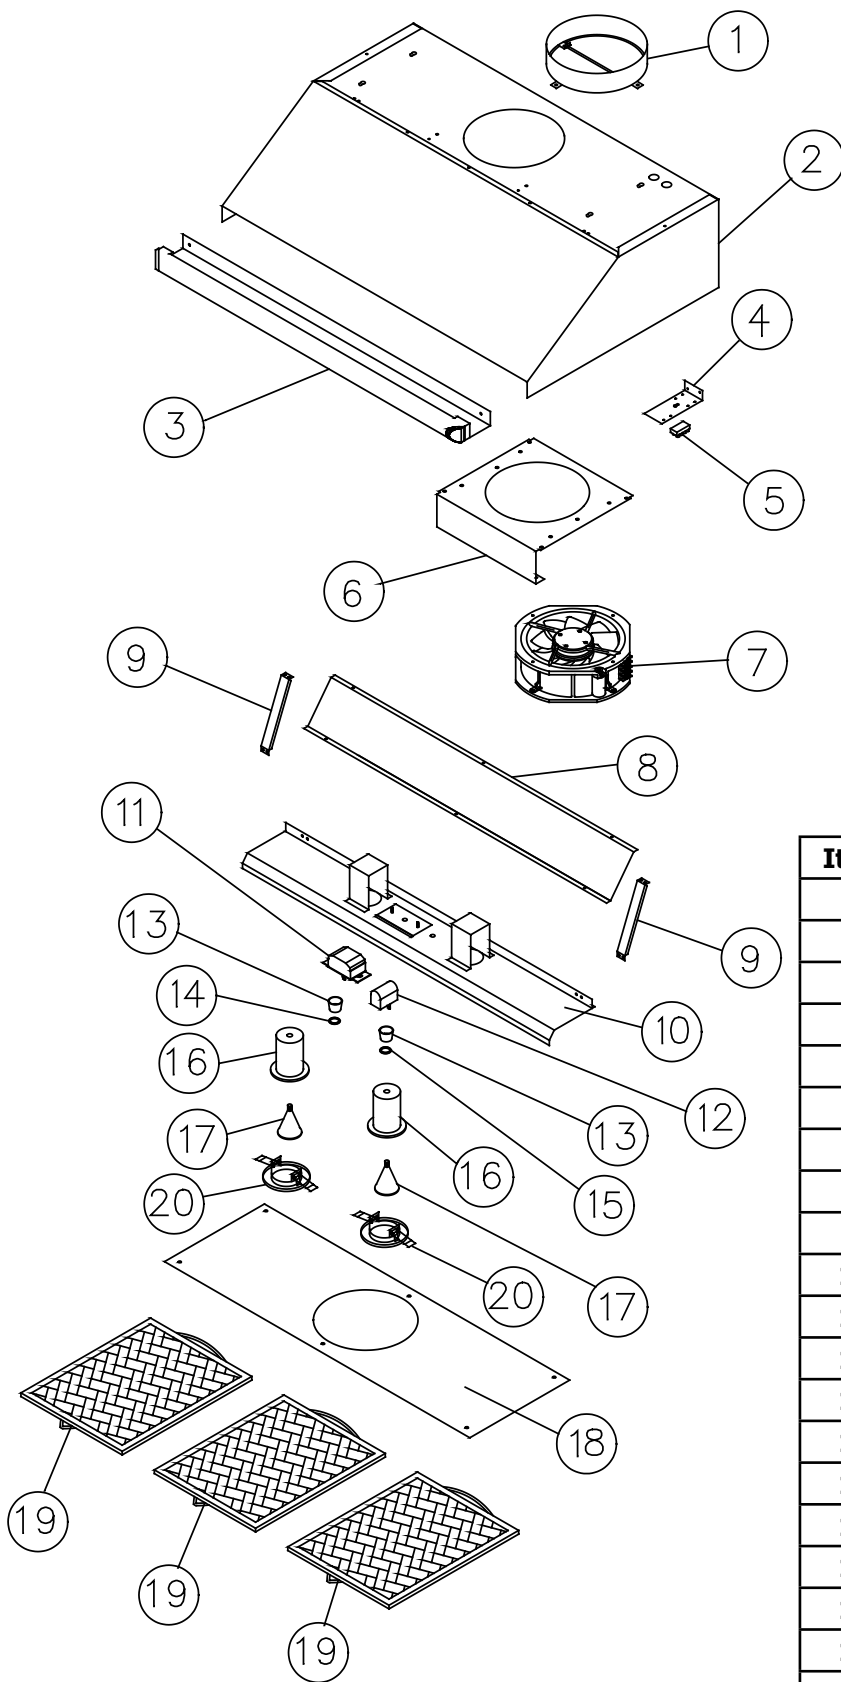

Page #	18 Inch High Series - 1st Generation
11	EHD30
12	EHD36
13	EHD42
14	EHD48
15	EHD54

Revised 02-10-2015

EHD3009 Range Hood

Item	Part #	Description
1	72022	ASSY, DAMPER
2	27674	CANOPY ASSY
3	13436	BULLNOSE ASSY
4	27677	TERMINAL BLOCK BRACKET
5	62357	WIRE HARNESS
6	36369	FAN MOUNTING BRACKET
7	62355	FAN
8	36492	GRIME SHIELD FRONT
9	36438	LINER BRACE
10	13484	LINER ASSY
11	72757	8 AMP SPEED CONTROL
12	72756	LIGHT DIMMER
13	83424	SELCO KNOB
14	36100	FAN KNOB END CAP, FAN
15	36511	LIGHT DIMMER KNOB END CAP
16	62349	LAMP HOLDER
17	92348	HALOGEN LAMP
18	36491	GRIME SHIELD
19	36417	LEFT 3" SIDE TRIM
20	36373	RIGHT 3" SIDE TRIM
21	62978	FILTER, 13.313 X 11.875
22	62352	TRIM, LAMP
-	62408	SUCTION CUP

EHD3609 Range Hood

Item	Part #	Description
1	72022	ASSY, DAMPER
2	27679	CANOPY ASSY
3	13437	BULLNOSE ASSY
4	27677	TERMINAL BLOCK BRACKET
5	62357	WIRE HARNESS
6	36369	FAN MOUNTING BRACKET
7	62355	FAN
8	36500	GRIME SHIELD FRONT
9	36438	LINER BRACE
10	13486	LINER ASSY
11	72757	8 AMP SPEED CONTROL
12	72756	LIGHT DIMMER
13	83424	SELCO KNOB
14	36100	FAN KNOB END CAP
15	36511	LIGHT DIMMER KNOB END CAP
16	62349	LAMP HOLDER
17	62351	HALOGEN LAMP
18	36491	GRIME SHIELD
19	62978	FILTER, 13.313 X 11.875
20	62352	TRIM, LAMP
-	62408	SUCTION CUP

EHD4209 Range Hood

Item	Part #	Description
1	72022	ASSY, DAMPER
2	27684	CANOPY ASSY
3	13438	BULLNOSE ASSY
4	27677	TERMINAL BLOCK BRACKET
5	62190	WIRE HARNESS
6	36501	FAN MOUNTING BRACKET
7	62355	FAN
8	36503	GRIME SHIELD FRONT
9	36438	LINER BRACE
10	13490	LINER ASSY
11	72757	8 AMP SPEED CONTROL
12	72756	LIGHT DIMMER
13	83424	SELCO KNOB
14	36100	FAN KNOB END CAP
15	36511	LIGHT DIMMER KNOB END CAP
16	62349	LAMP HOLDER
17	62351	HALOGEN LAMP
18	36502	GRIME SHIELD
19	36417	LEFT 3" SIDE TRIM
20	36373	RIGHT 3" SIDE TRIM
21	62978	FILTER, 13.313 X 11.875
22	62352	TRIM, LAMP
-	62408	SUCTION CUP