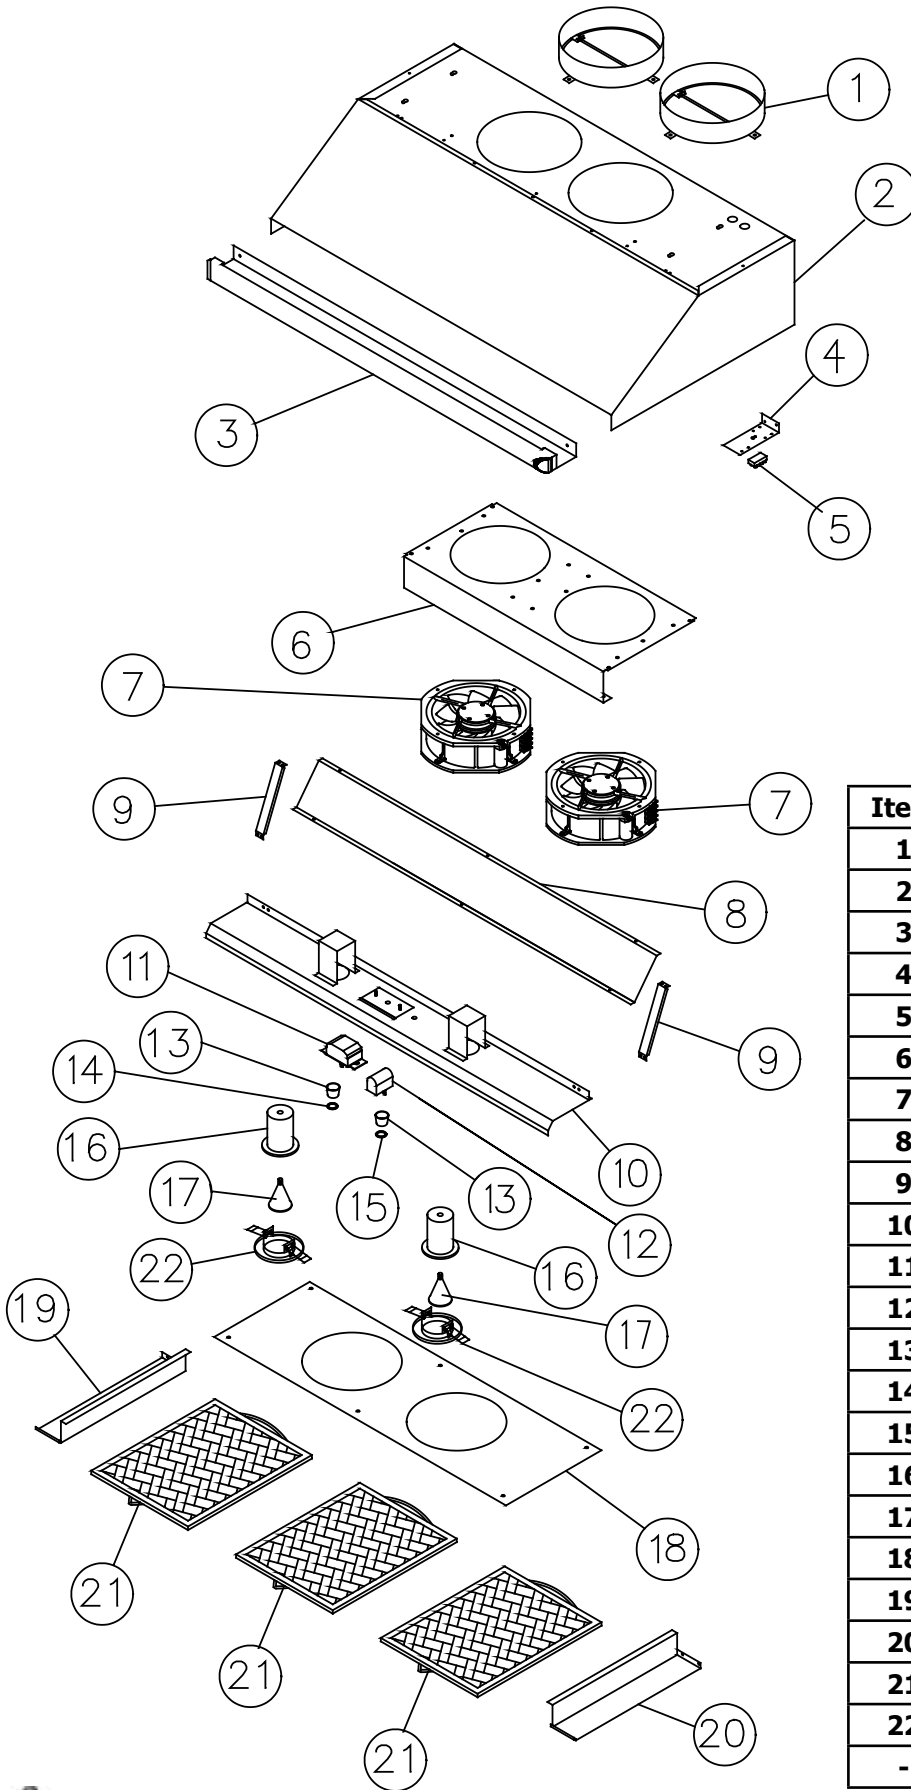

Page #	18 Inch High Series - 1st Generation
11	EHD30
12	EHD36
13	EHD42
14	EHD48
15	EHD54

Revised 02-10-2015

EHD3009 Range Hood

Item	Part #	Description
1	72022	ASSY, DAMPER
2	27674	CANOPY ASSY
3	13436	BULLNOSE ASSY
4	27677	TERMINAL BLOCK BRACKET
5	62357	WIRE HARNESS
6	36369	FAN MOUNTING BRACKET
7	62355	FAN
8	36492	GRIME SHIELD FRONT
9	36438	LINER BRACE
10	13484	LINER ASSY
11	72757	8 AMP SPEED CONTROL
12	72756	LIGHT DIMMER
13	83424	SELCO KNOB
14	36100	FAN KNOB END CAP, FAN
15	36511	LIGHT DIMMER KNOB END CAP
16	62349	LAMP HOLDER
17	92348	HALOGEN LAMP
18	36491	GRIME SHIELD
19	36417	LEFT 3" SIDE TRIM
20	36373	RIGHT 3" SIDE TRIM
21	62978	FILTER, 13.313 X 11.875
22	62352	TRIM, LAMP
-	62408	SUCTION CUP

EHD3609 Range Hood

Item	Part #	Description
1	72022	ASSY, DAMPER
2	27679	CANOPY ASSY
3	13437	BULLNOSE ASSY
4	27677	TERMINAL BLOCK BRACKET
5	62357	WIRE HARNESS
6	36369	FAN MOUNTING BRACKET
7	62355	FAN
8	36500	GRIME SHIELD FRONT
9	36438	LINER BRACE
10	13486	LINER ASSY
11	72757	8 AMP SPEED CONTROL
12	72756	LIGHT DIMMER
13	83424	SELCO KNOB
14	36100	FAN KNOB END CAP
15	36511	LIGHT DIMMER KNOB END CAP
16	62349	LAMP HOLDER
17	62351	HALOGEN LAMP
18	36491	GRIME SHIELD
19	62978	FILTER, 13.313 X 11.875
20	62352	TRIM, LAMP
-	62408	SUCTION CUP

EHD4209 Range Hood

Item	Part #	Description
1	72022	ASSY, DAMPER
2	27684	CANOPY ASSY
3	13438	BULLNOSE ASSY
4	27677	TERMINAL BLOCK BRACKET
5	62190	WIRE HARNESS
6	36501	FAN MOUNTING BRACKET
7	62355	FAN
8	36503	GRIME SHIELD FRONT
9	36438	LINER BRACE
10	13490	LINER ASSY
11	72757	8 AMP SPEED CONTROL
12	72756	LIGHT DIMMER
13	83424	SELCO KNOB
14	36100	FAN KNOB END CAP
15	36511	LIGHT DIMMER KNOB END CAP
16	62349	LAMP HOLDER
17	62351	HALOGEN LAMP
18	36502	GRIME SHIELD
19	36417	LEFT 3" SIDE TRIM
20	36373	RIGHT 3" SIDE TRIM
21	62978	FILTER, 13.313 X 11.875
22	62352	TRIM, LAMP
-	62408	SUCTION CUP