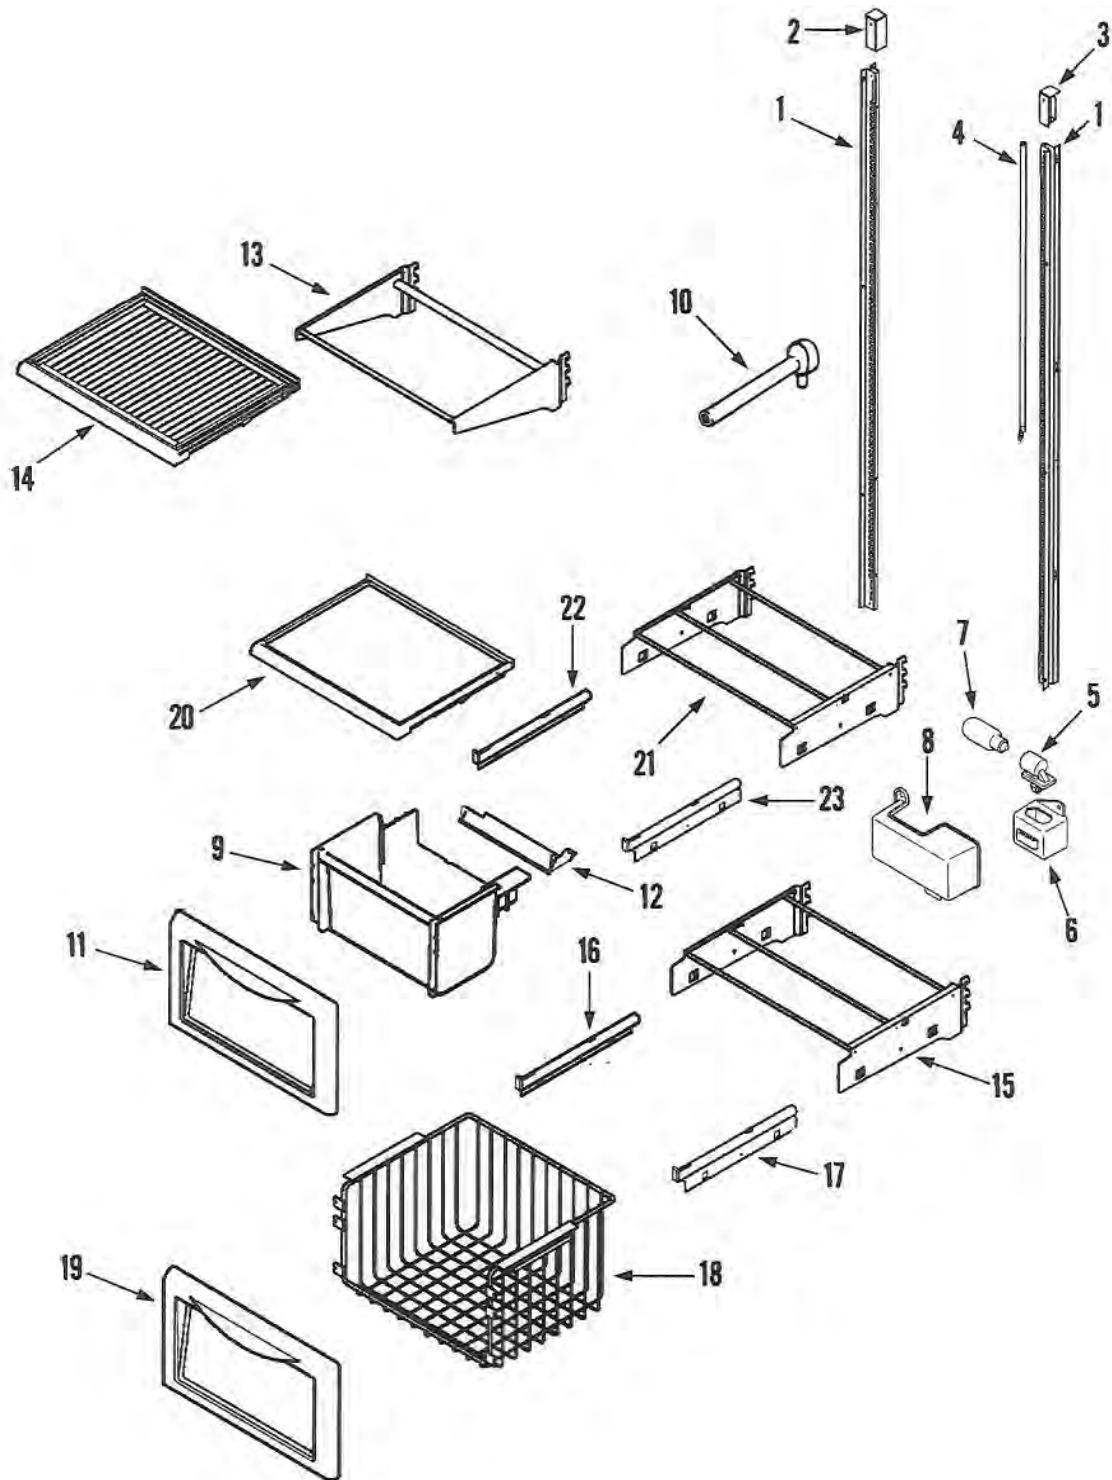

Section: SHELVES & ACCESSORIES (FREEZER)

Model: EF48BNDBSS

EF48BNDBSS

Order Parts from Parts Distributor

Shelves and Accy's (Freezer)			
Ref #	Part #		Description
1	67001385	102951	Rail, Shelf Support
**	61002819	102895	Screw, Rail (Rear)
**	67001386	102952	Screw, Rail (FRT)
2	67001387	102953	End Cap, Rail (LT)
**	67001388	102954	Screw, End Cap
3	67001389	102955	End Cap Rail, (RT)
**	67001388	102954	Screw, End Cap
4	67001390	102956	Thermister
**	61002819	102895	Screw, Thermister
5	61003237	102896	Receptacle, Bulb
6	67001419	102974	Adapter, Receptacle
**	61002819	102895	Screw, Adapter
7*	67006179	103299	Bulb, Light
8	67001420	102975	Shield, Light
**	61002819	102895	Screw, Shield
9	67001434	102990	Ice Bin
10	67002537	103096	Grommet, Fill Tube
11	67006526	103194	Front, Ice Bin
**	61005481	102911	Screw, Front
12	67001436	102991	Slide, Ice Maker
	400017-35	103198	Screw, Slide
13	67001425	102977	Frame, Shelf
14	67001426	102978	Shelf, Freezer
15	67003245	103393	Frame, Basket
16	67001399	102962	Glide, Basket (LT)
**	67001388	102954	Screw, Glide
17	67001400	102963	Glide Basket (RT)
**	67001388	102954	Screw, Glide
18			
19	67001429	102979	Front, Basket
**	61005481	103297	Screw, Front
20	67006527	103195	Shelf, Ice Bin
21	67001431	102980	Frame, Ice Bin, Shelf
22	67001432	102981	Glide, Ice Bin, (LT)
**	67001388	102954	Screw, Glide
23	67001433	102989	Glide, Ice Bin, (RT)
**	67001388	102954	Screw, Glide