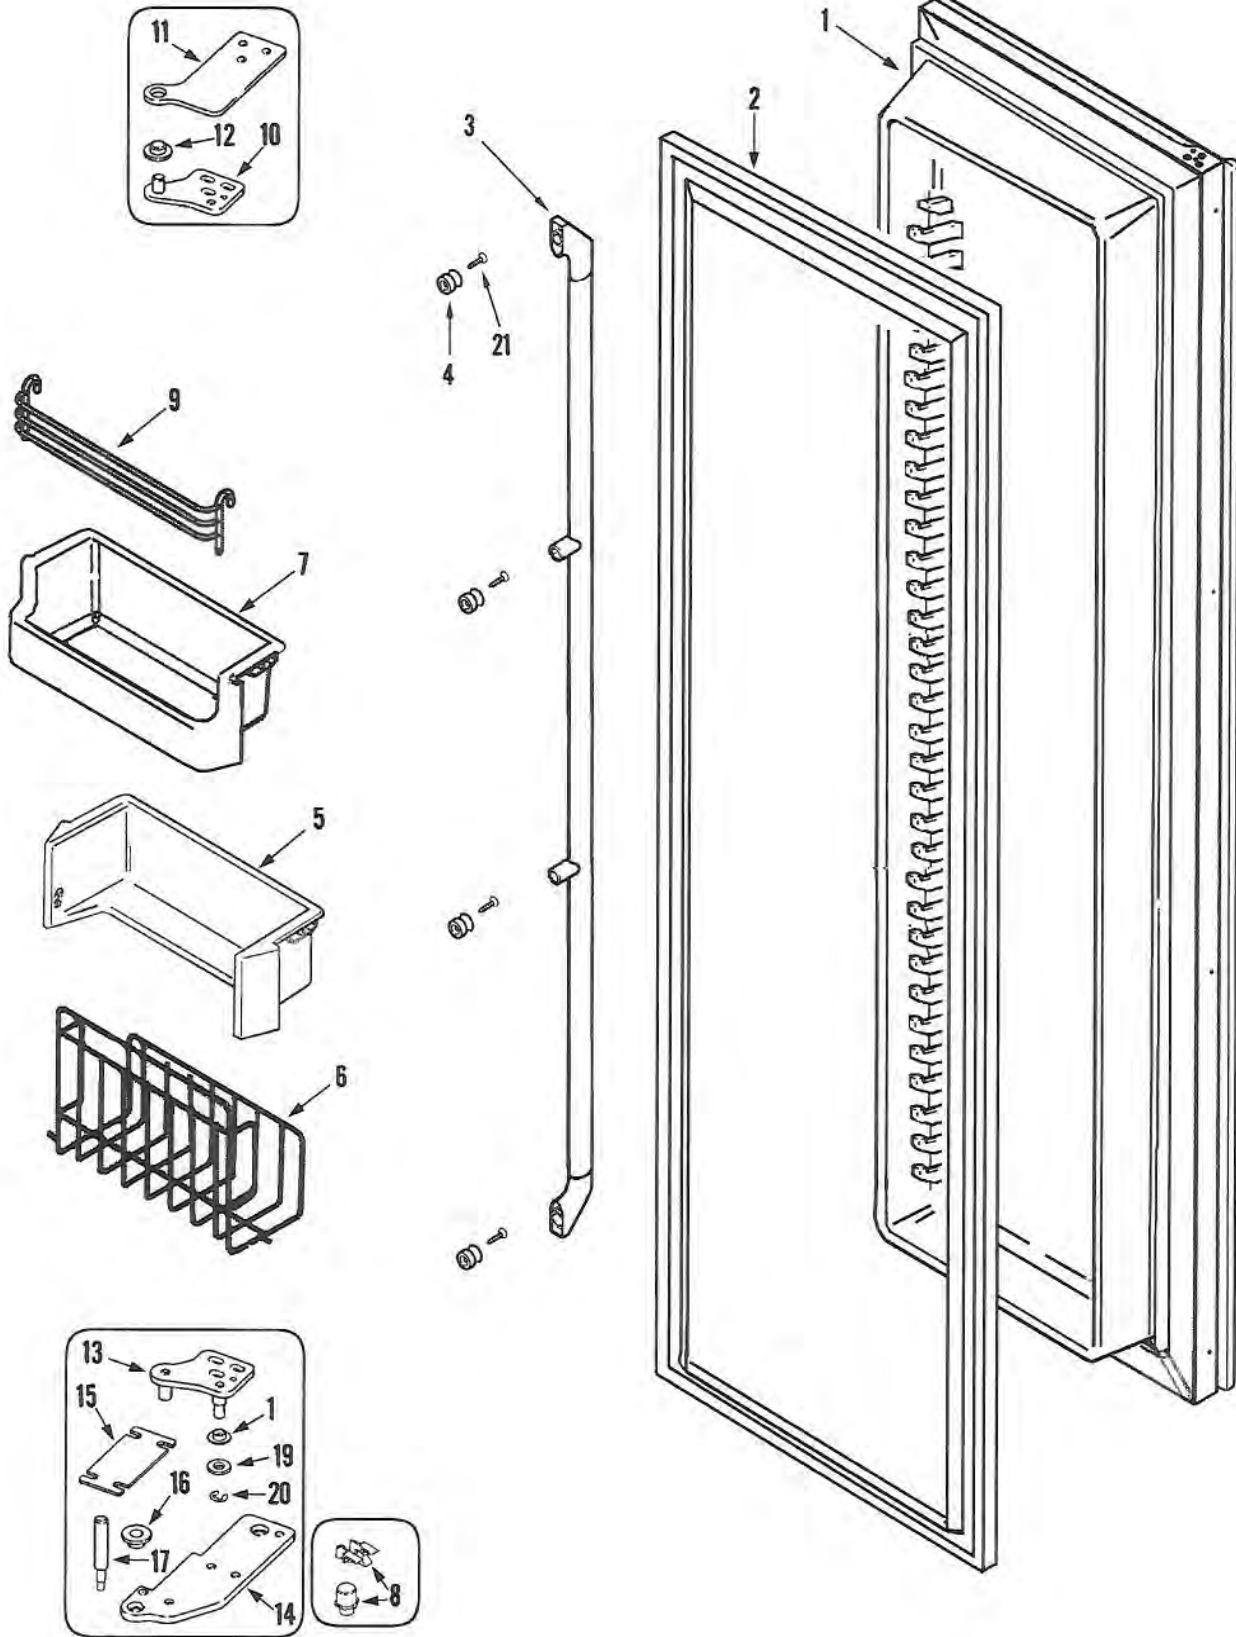

Section: FREEZER DOOR

Model: EF48BNDBSS

EF48BNDBSS

Order Parts from Parts Distributor

Freezer Door			
Ref #	Part #		Description
1	67003857	103124	Door Assy., Freezer (STNLS)
2	67001468	103013	Seal, FRZ Door
3	67006180	103167	Handle Assy. (Incl. End Caps, Stand Offs, Set Screws and Allen Wrench)
**	67006181	102618	Screw Set (End Cap)
**	67006182	102619	Screw Set (Stand Off & End Cap)
**	67006184	103168	Screw, Stand Off to Handle
4	67006189	103169	Mount, Handle
5	67001476	103017	Frame, Basket
6	67002549	103402	Basket, Tilt
7	67001474	103016	Shelf, Pick Off
8	67001626	103057	Stop Assy., Door
9	67006270	103403	Wire, Pick Off Shelf
10	67001471	103014	Hinge, Upper
**	67001447	102997	Screw, Hinge
**	67001466	103012	Screw, Hinge
11	67001448	102998	Plate, Upper Hinge
**	67001449	102999	Screw, Plate
12	67001450	103000	Bushing, Upper Hinge
13	67003243	103112	Hinge, Lower
**	67001447	102997	Screw, Hinge
**	67001466	103012	Screw, Hinge
14	67001473	103015	Plate, Lower Hinge
**	67001531	103035	Screw, Plate
15	67001453	103002	Shim, Lower Hinge
16	67001454	103003	Bushing, Lower Hinge
17	67001456	103005	Stud, Lower Hinge
**	67001455	103004	Nut, Hinge Stud
18	67001458	103006	Bushing, Closer
19	67001459	103007	Spacer, Closer
20	67001460	103008	Retainer, Closer Extension
21	67006190	103170	Screw, Handle Mount