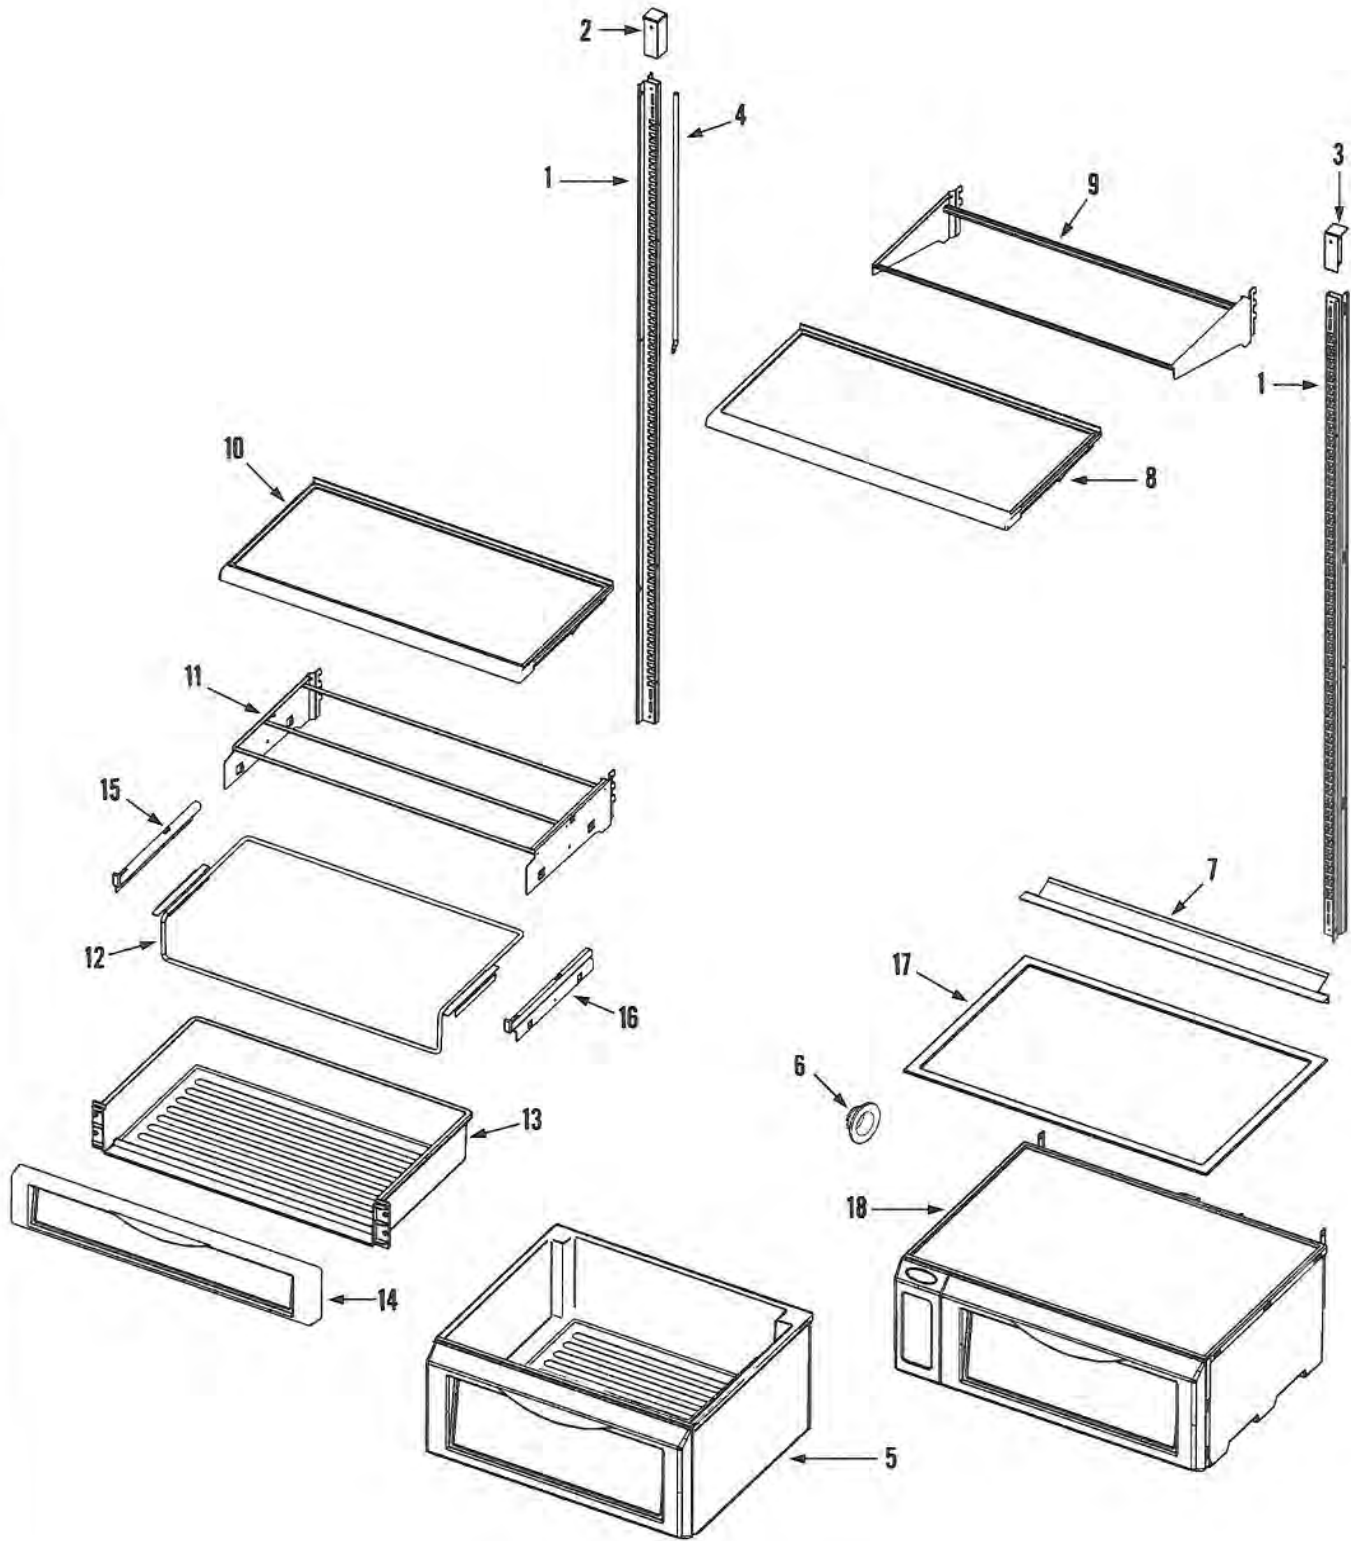

Section: SHELVES & ACCESSORIES (FRESH FOOD)

Model: EF48BNDBSS

EF48BNDBSS

Order Parts from Parts Distributor

Shelves and Accy's (Fresh Food)			
Ref #	Part #		Description
1	67001385	102951	Rail, Shelf Support
**	61002819	102895	Screw, Rail (Rear)
**	67001386	102952	Screw, Rail (FRT)
2	67001387	102953	End Cap, Rail (LT)
**	67001388	102954	Screw, End Cap
3	67001389	102955	End Cap, Rail (RT)
**	67001388	102954	Screw, End Cap
4	67001390	102956	Thermister
**	61002819	102895	Screw, Thermister
5	67006084	103378	Pan Assy, Crisper
6	61003725	102900	Retainer Duct
7	67006266	103379	Diverter, Air (UPR Crisper)
8	67006263	103381	Spillproof Shelf
9	67001394	102957	Shelf Frame
10	67006263	103183	Deli Shelf
11	67001398	102961	Frame, Deli Shelf
12	67001397	102960	Cradle, Deli Pan
13	67001395	102958	Pan, Deli (Snack Tray)
14	67001396	102959	Front, Deli Pan
**	67002798	103297	Screw, Front
15	67001399	102962	Glide, Deli Pan (LT)
**	67001388	102954	Screw, Glide
16	67001400	102963	Glide, Deli Pan (RT)
**	67001388	102954	Screw, Glide
17	67001401	102964	Shelf, Spillproof
18	67006264	103383	Crisper Assy (LWR-4 Button)
**	67006265	103384	Crisper Assy (UPR-3 Button)
**	67001492	103028	Blanket, LWR Crisper