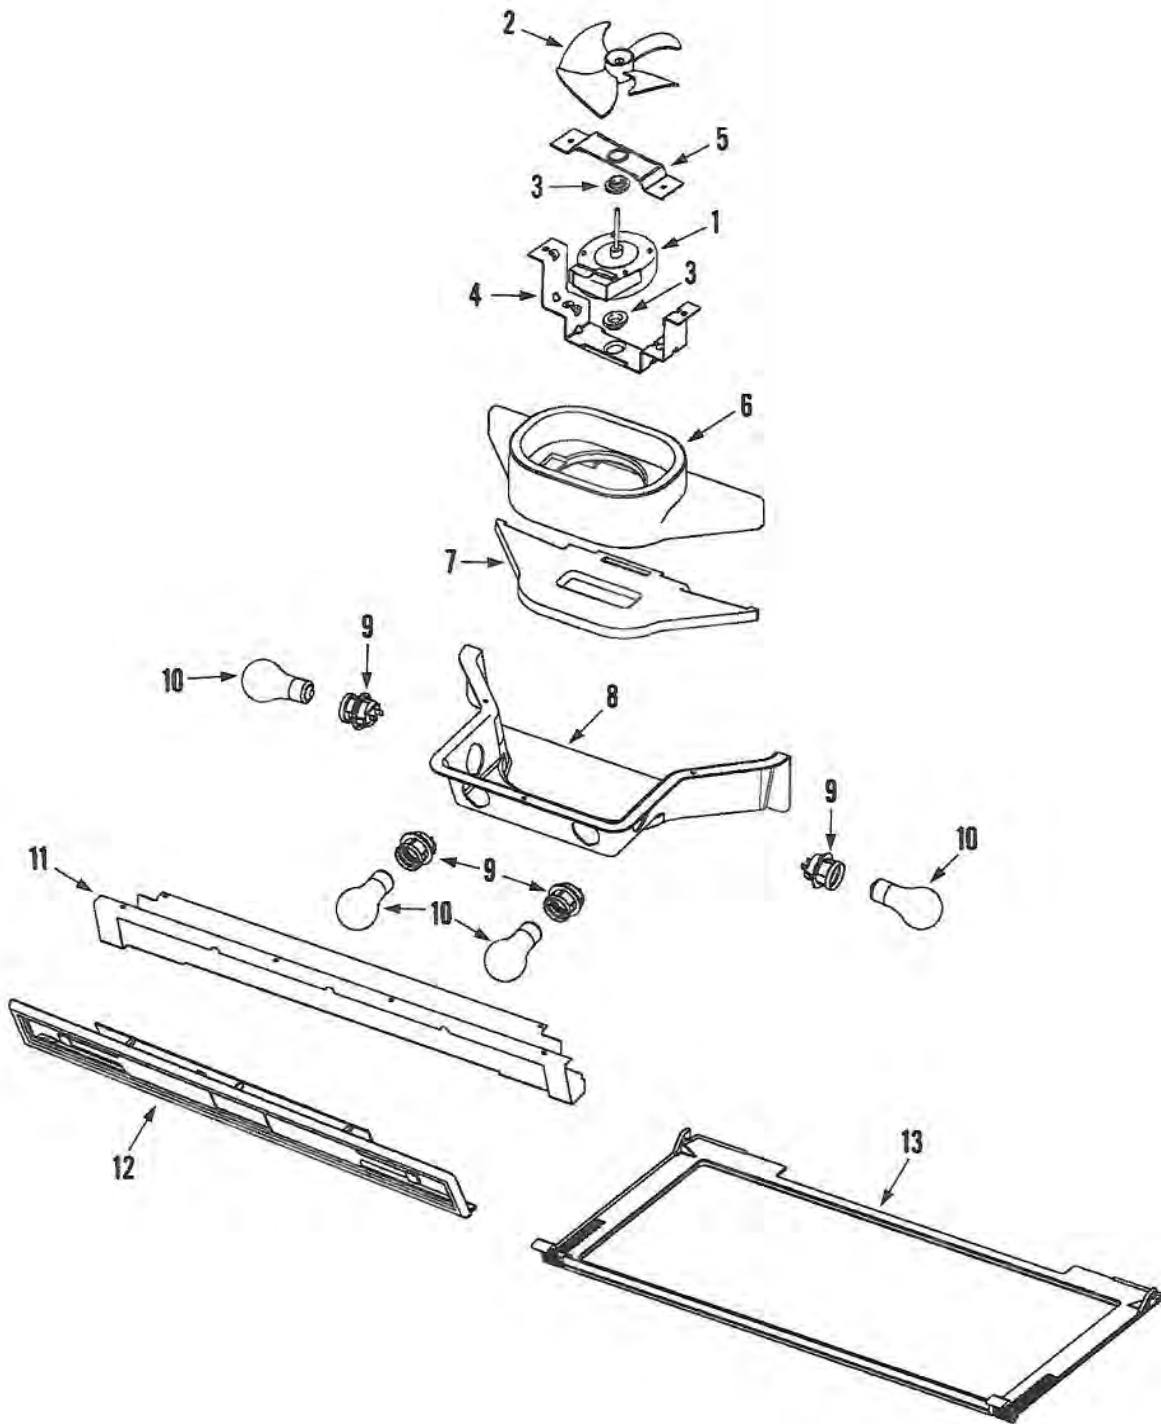

Section: CONTROLS

Model: EF48BNDBSS

EF48BNDBSS

Order Parts from Parts Distributor

Controls			
Ref #	Part #		Description
1	67003241	103111	Fan Motor
**	400022-1	103199	Screw, Motor
2	67001370	102942	Fan Blade
3	61005341	102910	Fan Bushing
4	67001371	102943	Fan Bracket
**	61005240	102905	Screw, Bracket
5	61005340	102909	Retainer Fan
6	67001372	102944	Diverter, Discharge (Top)
7	67001373	102945	Diverter, Discharge (Bottom)
8	67001374	102946	Housing Control
**	61002819	102895	Screw, Housing
9	61001945	102893	Bulb Receptacle
10	67003883	102690	Light Bulb
11	67001376	102947	Display Bracket
**	400022-1	103199	Screw, Bracket
**	67001377	102948	Screw Bracket
12	67006262	103376	Main Display Assy
13	67001379	102949	Light Shield
**	67001380	102950	Screw, Shield
**	67003449	103285	Wire Harness Control Hsg.