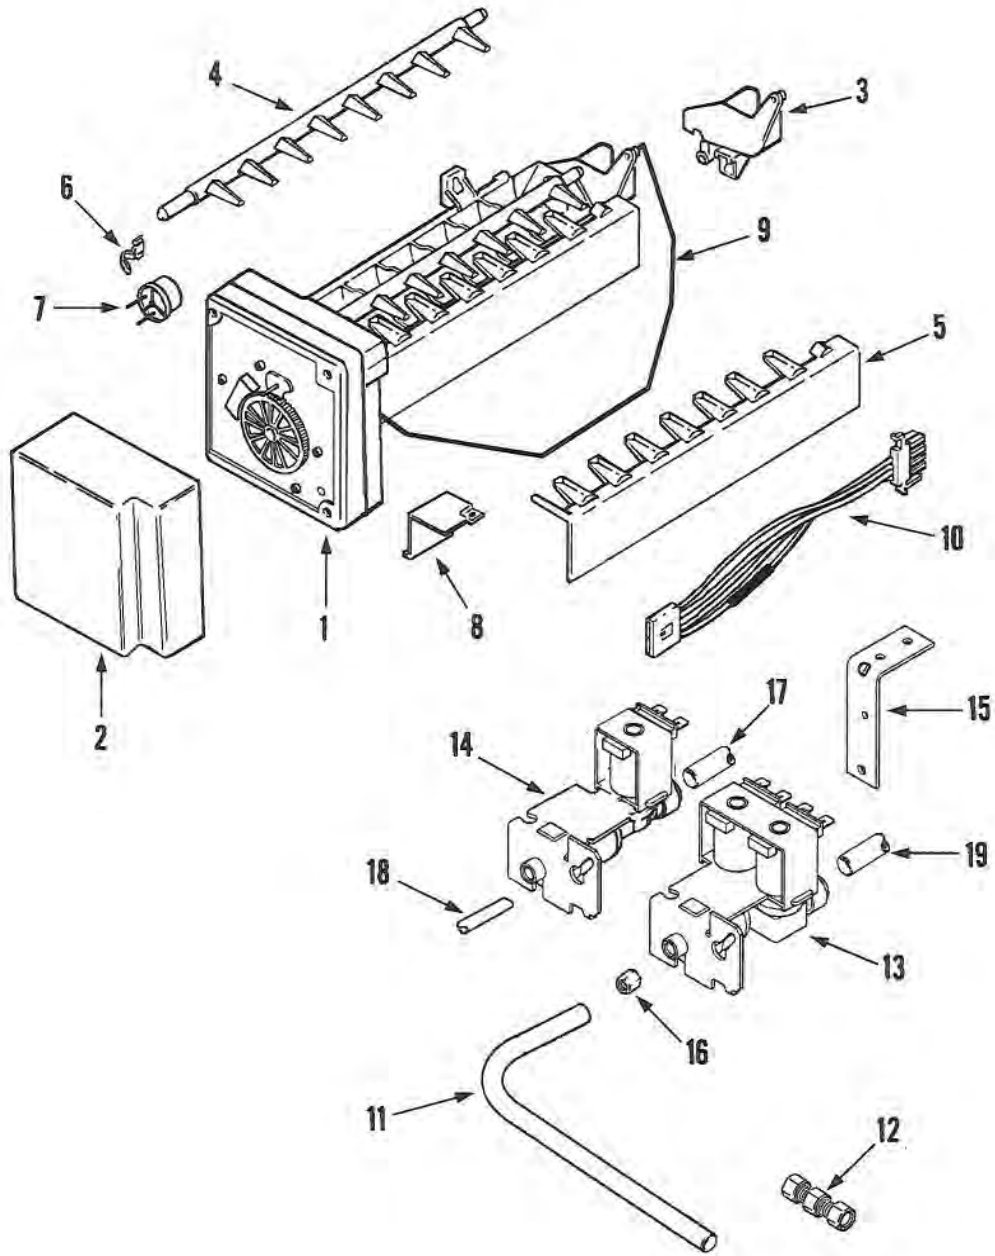

Section: ICE MAKER

Model: EF48BNDBSS

EF48BNDBSS

Order Parts from Parts Distributor

Ice Maker			
Ref #	Part #		Description
1	67001557	103040	Ice Maker Assy (115V)
**	61002819	102895	Screw, Ice Maker
2	67001486	103026	Cover, Ice Maker
3	95100-1	102843	Inlet, Water
4	95101-1	102841	Inlet, Water
5	95102-1	102842	Ice Stripper
6	95104-1	102849	Thermostat, Retainer
7	95092-1	103315	Thermostat
**	95093-1	103306	Cement, Alumilastic (4oz)
8	95107-1	102847	Bracket, Module & Heater
**	95108-1	102848	Screw, Bracket
9	70142-1	103206	Sensor Arm
10	67001487	103027	Wire Harness, Ice Maker
11	67001484	103024	Tube Copper Inlet
12	54267-1	103318	Union, Compression
13	67001478	103018	Water Valve (Filter)
**	61002819	102895	Valve Screw
14	67001479	103019	Water Valve (Ice Maker)
**	61002819	102895	Screw, Valve
15	67001480	103020	Bracket, Water Valve
**	61002819	102895	Screw, Bracket
16	67001485	103025	Nut and Sleeve Assy
17	67001481	103021	Tubing, Valve to Ice Maker
**	61001161	103457	Clamp, Tubing
18	67001482	103022	Tubing, Valve to Filter Outlet
19	67001483	103023	Tubing, Valve to Filter Inlet