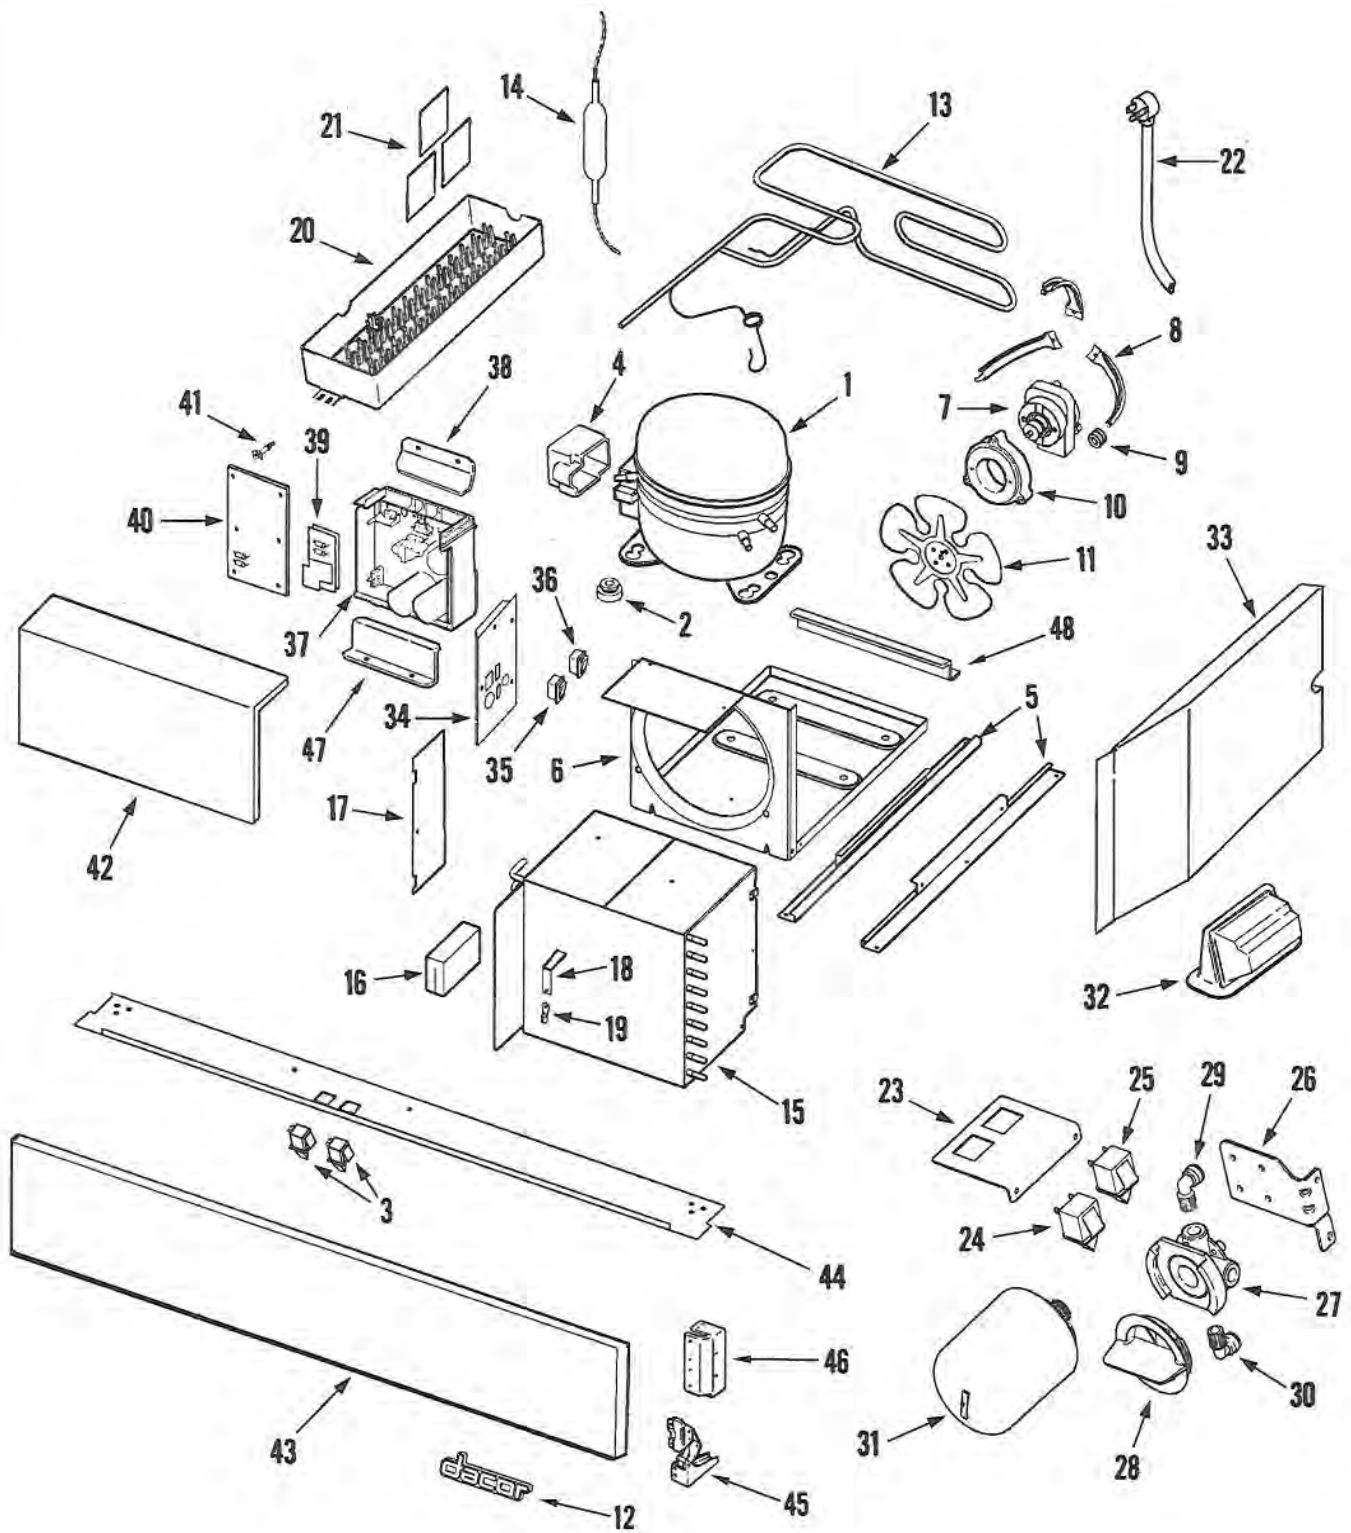

Section: COMPRESSOR

Model: EF48BNDBSS

EF48BNDBSS

Compressor			
Ref #	Part #		Description
1	12002741	103449	Compressor Kit (includes Compressor, Terminal Cover and Drier)
**	67001333	102918	Screw, Compressor Mtg.
2	61005241	102906	Grommet, Compressor
3	67001368	102941	Light Switch
**	67002538	103097	Shim, Light Switch
4	61002138	102894	Terminal Cover
5	67001334	102919	Compressor Rail
**	400017-1	103263	Screw, Rail
6	67001335	102920	Pan, Compressor MTG
7	61006190	102913	Motor, Condensor Pan
**	61005324	102907	Screw, Motor
8	61001414	102891	Bracket, Fan Motor
9	61004743	102805	Grommet, Bracket
10	61005325	102908	Adapter, Fan Motor
**	67001336	102921	Screw, Adapter
11	61006191	102914	Blade, Condensor Fan
12	67006172	102622	Nameplate
13	67001894	103078	Heat Exchange Assy
14	13900-1	103264	Drier
15	67005115	103265	Condenser
16	67001339	102922	Baffle, Condenser Seal
17	67001340	102923	Extension, Condenser
**	61002819	102895	Extension Screw
18	67001341	102924	Thermister Clip
19	67001342	102925	Thermister
**	65275-33	103205	Screw, Thermister
20	67001343	102926	Drain Pan
**	61002819	102895	Screw, Pan (FRT)
21	67002534	103094	Condensation Wick
22	67002535	103095	Power Cord W/Harness
23	67001347	102927	Bracket, Filter Switch
**	61002819	102895	Bracket Screw
24	67003198	103267	Water Filter Sense Switch
25	67003198	103108	Water Shut Off Sense Switch
26	67001349	102928	Bracket, Water Filter
**	67002819	103103	Screw, Bracket to Wall
**	67001350	102929	Screw, Bracket to Head
27	67001352	102931	Head, Water Filter
28	61003791	102901	Plug, Filter Bypass
29	67001351	102930	Fitting, Water Filter
30	67001351	102930	Fitting, Water Filter