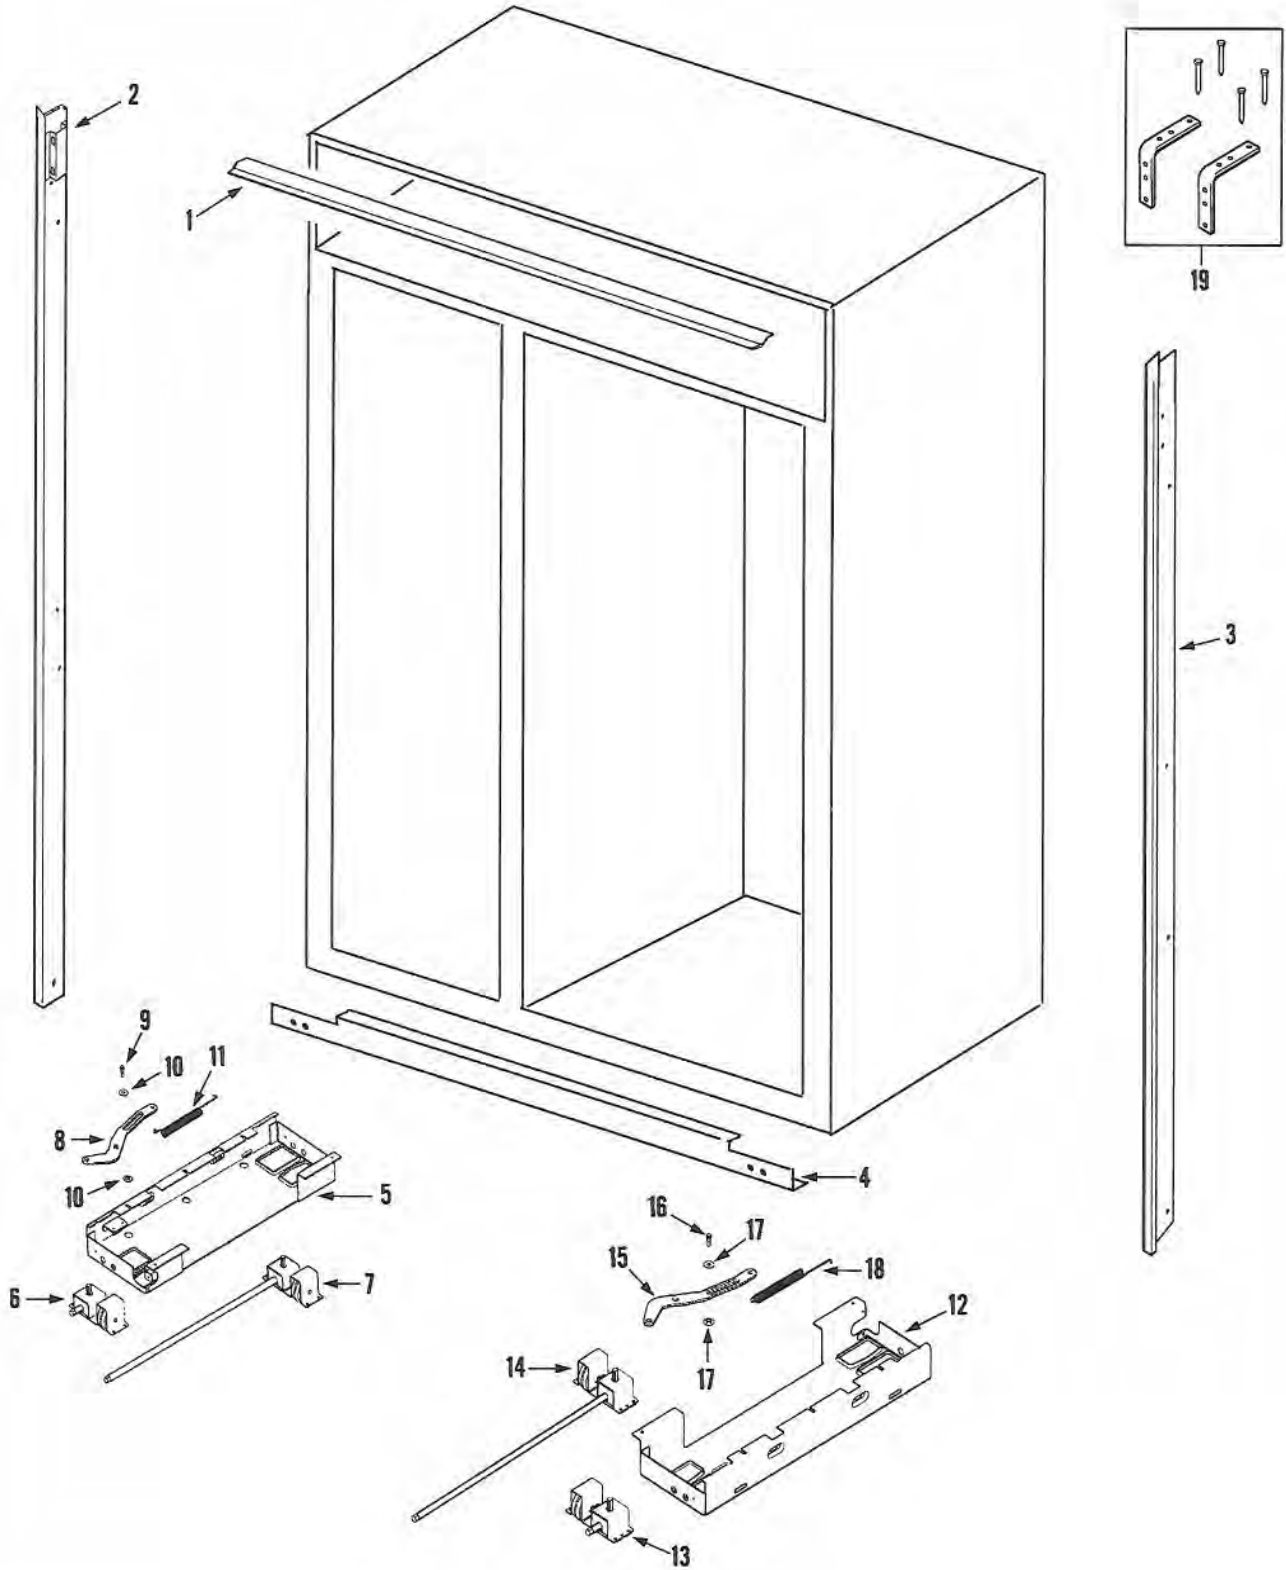

Section: CABINET

Model: EF48BNDBSS

EF48BNDBSS

Cabinet			
Ref #	Part #	Dacor Part #	Description
1	67006258	103249	Trim, Cabinet Upper (SLV)
**	67001330	102916	Screw, Trim
2	67006161	103255	Trim, Cabinet Side (LT SLV)
**	67001328	102915	Screw, Trim
3	67006162	103256	Trim, Cabinet Side (RT SLV)
**	67001328	102915	Screw, Trim
4	67001331	102917	Kickplate
**	67001540	103462	Screw, Kickplate
5	67003441	103257	Wheel Assy, LT
**	400022-1	103199	Screw, Wheel Assy
**	67002819	103268	Screw, Wheel Assy
6	67003442	103258	Gear Assy., Wheel (FRT)
**	61002819	102895	Screw, Gear Assy
7	67003443	103259	Gear Assy., Wheel (REAR)
**	61002819	102895	Screw, Gear Assy
8	67001518	103029	Arm, Door Closer
9	67001519	103030	Screw, Closer Arm
10	67001520	101031	Bushing, Closer Arm
11	67001521	103032	Spring W/Damper, Door Closer
12	67003444	103260	Wheel Assy, RT
**	400022-1	103199	Screw, Wheel Assy
**	61002819	102895	Screw, Wheel Assy
13	67003445	103129	Gear Assy., Wheel (FRT)
**	61002819	102895	Screw, Gear Assy
14	67003446	103261	Gear Assy, Wheel (Rear)
**	61002819	102895	Screw, Gear Assy
15	67001518	103029	Arm, Door Closer
16	67001519	103030	Screw, Closer Arm
17	67001520	101031	Bushing, Closer Arm
18	67001526	101032	Spring W/Damper, Door Closer
19	67001527	103033	Bracket Assy., Anti Tip