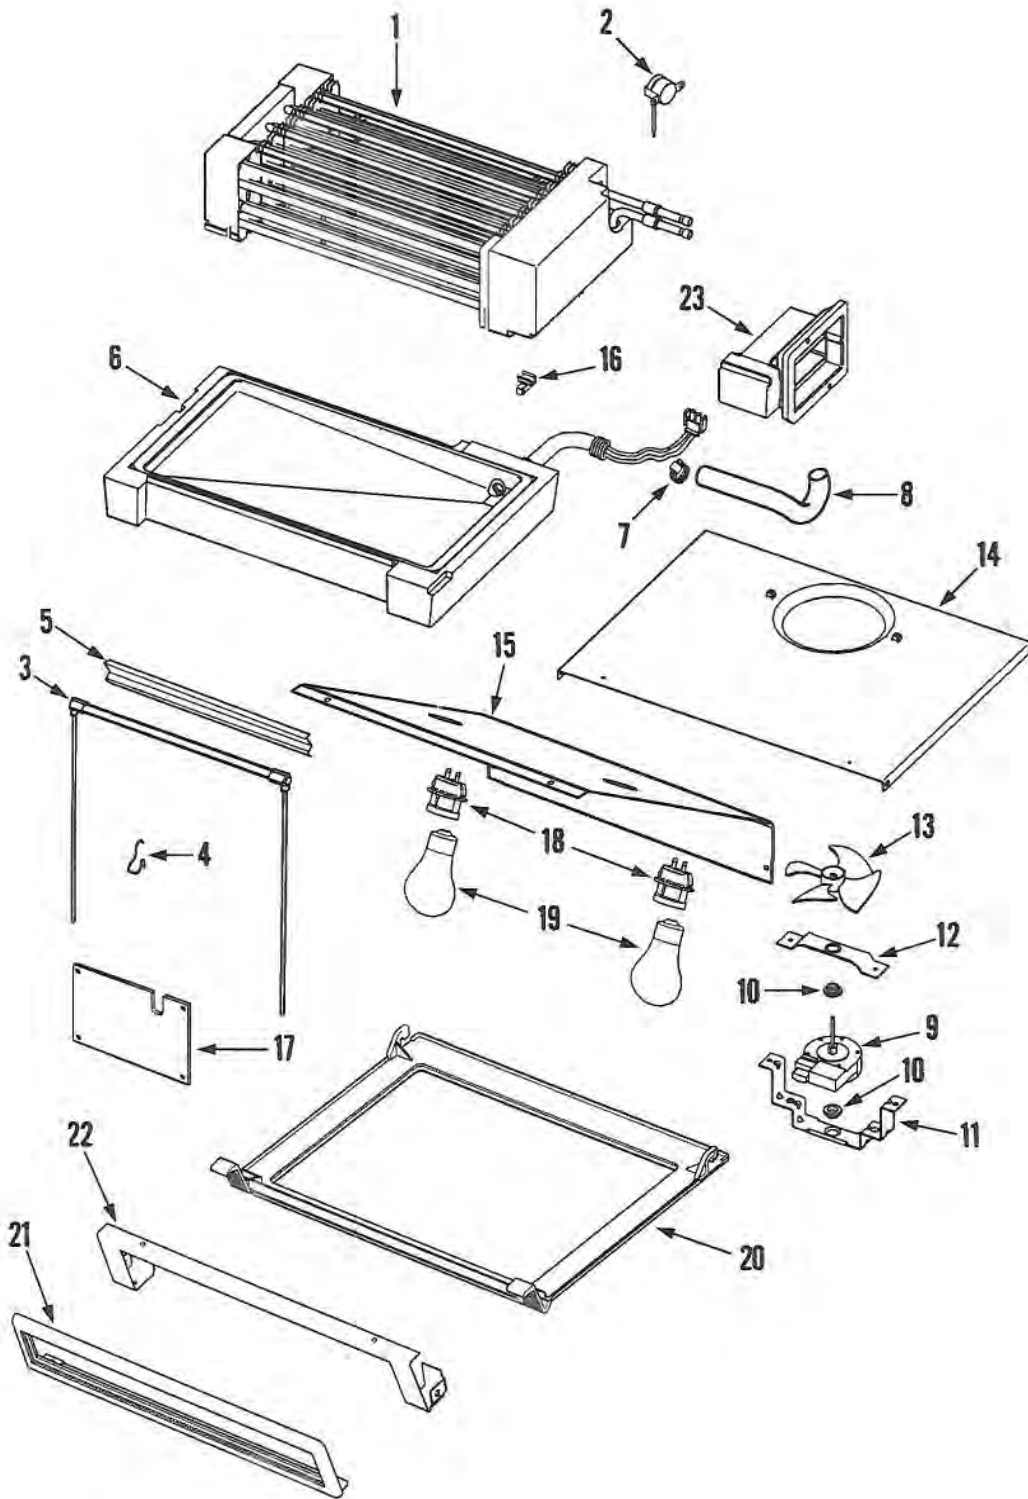

Section: EVAPORATOR COMPARTMENT

Model: EF48BNDBSS

EF48BNDBSS

Order Parts from Parts Distributor

Evaporator Compartment			
Ref #	Part #		Description
1	67001895	103083	Evaporator Assy
2	67001404	102965	Thermostat, Defrost
**	61002819	102895	Screw, Thermostat
3	67001422	102976	Heater, Defrost
4	67005457	103292	Clip, Defrost Heater
5	67001637	103062	Shield, Defrost Heater
6	67003237	103386	Tray Assy., Evaporator Drain
**	67001407	102966	Seal, Tray Assy
7	67001408	102967	Clamp, Drain Tube
8	67001409	102268	Drain Tube
9	67003241	103283	Motor Pan
**	400022-1	103199	Screw Motor
10	61005341	102910	Fan Bushing
11	67001371	102943	Fan Bracket
**	61005240	102905	Bracket Screw
12	61005340	102909	Retainer Fan
13	67001410	102969	Fan Blade
14	67001896	103080	Cover Assy., Evaporator
15	67006525	103193	Air Diffuser
**	67001388	102954	Diffuser Screw
**	67001412	102970	Diffuser Gasket
16	67001995	103087	Thermister
17	67001414	102971	Velora Insulation
**	61003316	102899	Insulation Retainer
18	61001945	102893	Bulb Receptacle
19	67003883	102690	Light Bulb
20	67001416	102972	Light Shield
**	67001380	102950	Shield Screw
21	67006268	103390	Façade
**	67001377	102948	Façade Screw
22	67001418	102973	Façade Bracket
**	61002819	102895	Bracket Screw
23	67001900	103081	Auto Damper Assy
**	67002798	103297	Screw, Damper Assy
**	67003456	103298	Freezer Wire Harness