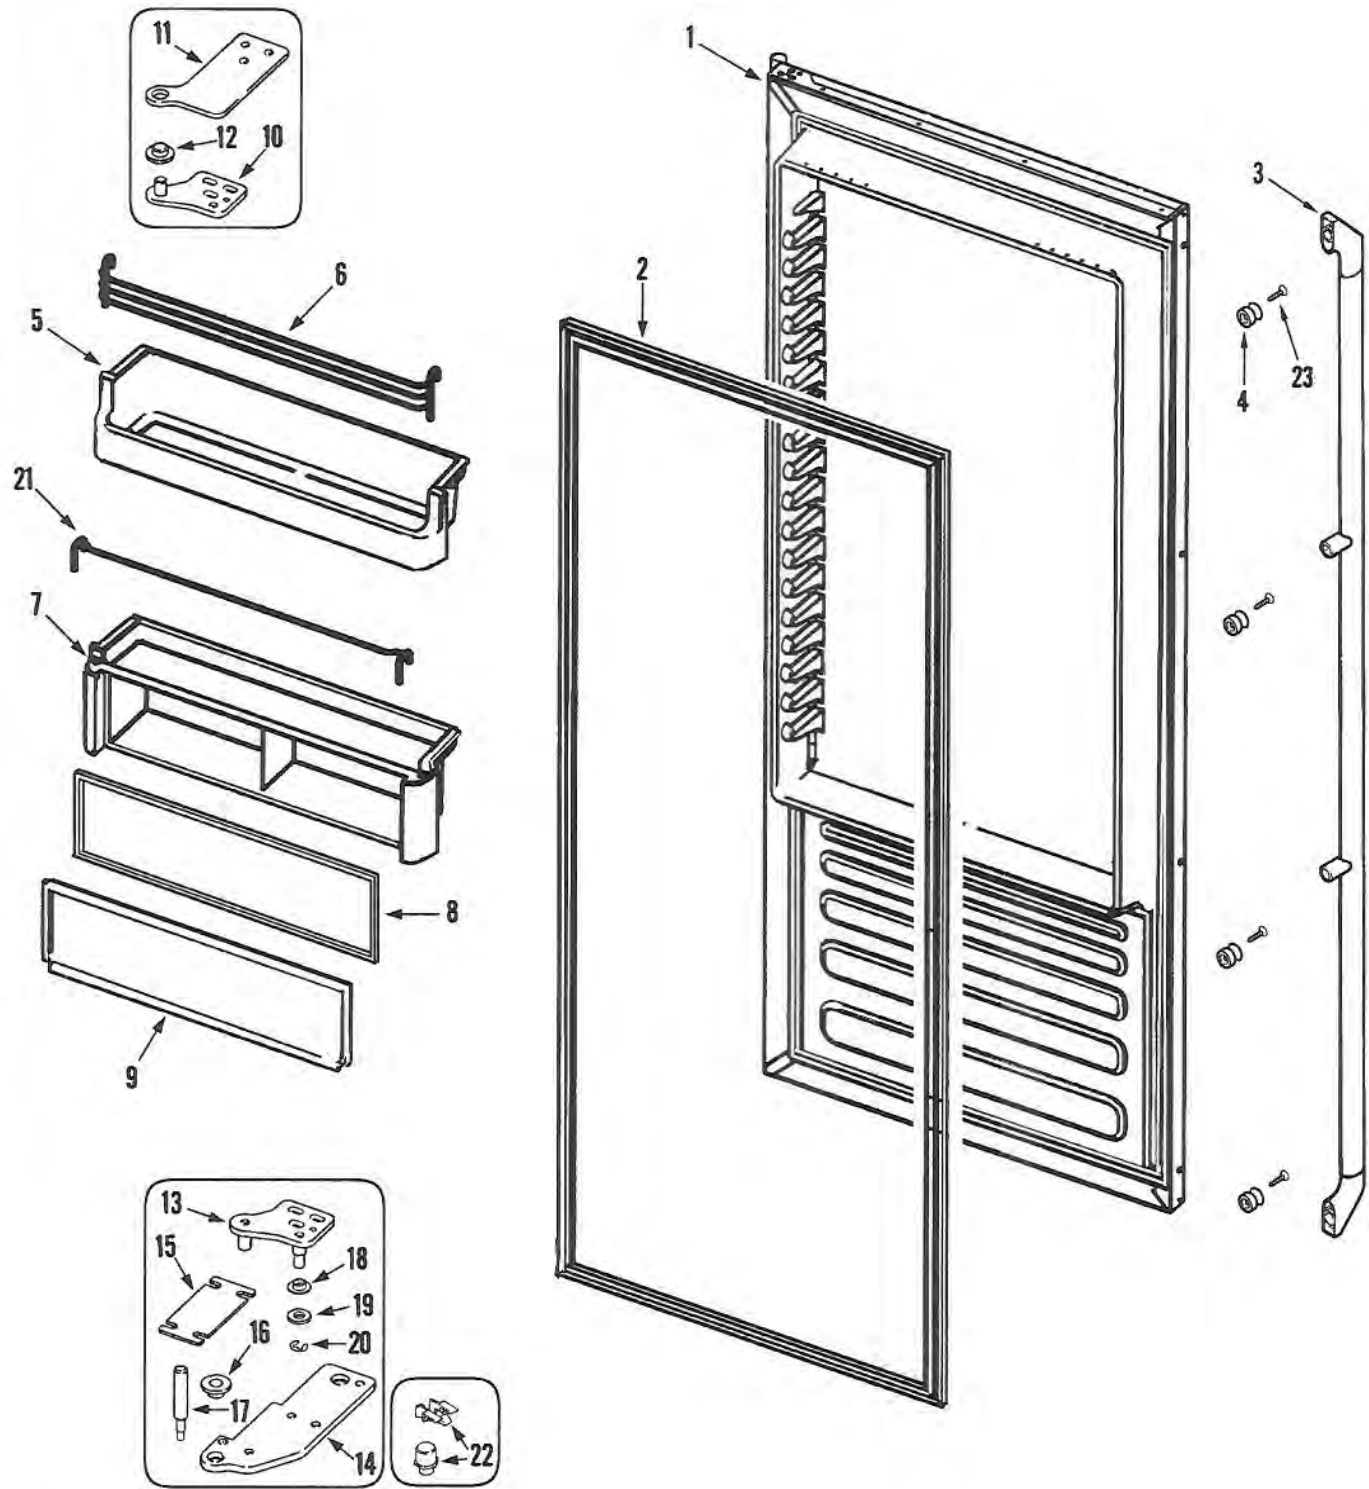

Section: FRESH FOOD DOOR

Model: EF48BNDBSS

EF48BNDBSS

Order Parts from Parts Distributor

Fresh Food Door			
Ref #	Part #		Description
1	67002043	103088	Door Assy., Fresh Food (STNLS)
2	67001457	103153	Seal, F.F. Door
3	67006180	103302	Handle Assy. (Incl. End Caps, Stand Offs, Set Screws and Allen Wrench)
**	67006181	102618	Set Screw (End Cap)
**	67006182	102619	Set Screw (Stand Off and End Cap)
**	67006184	103303	Screw, Stand Off to Handle
4	67006189	103444	Handle Mount
5	67001464	103396	Shelf, Pick Off
6	67006269	103397	Wire, Pick Off Shelf
7	67001461	103398	Compartment, Dairy
8	67001462	103399	Seal, Dairy Door
9	67001901	103474	Door Assy, Dairy
10	67001446	102996	Hinge, Upper
**	67001447	102997	Screw, Hinge to Cover (HEX)
**	67001466	103012	Screw, Hinge
11	67001448	102998	Plate, Upper Hinge
**	67001449	102999	Screw, Plate
12	67001450	103000	Bushing, Upper Hinge
13	67003244	103446	Hinge, Lower
**	67001447	102997	Screw, Hinge
**	67001466	103012	Screw, Hinge
14	67001452	103001	Plate, Lower Hinge
**	67001531	103035	Screw, Plate
15	67001453	103455	Shim, Lower Hinge
16	67001454	103003	Bushing, Lower Hinge
17	67001456	103005	Stud, Lower Hinge
**	67001455	103004	Nut, Hinge Stud
18	67001458	103006	Bushing, Closer
19	67001459	103007	Spacer, Closer
20	67001460	103008	Retainer, Closer Extension
21	67002547	103099	Wire, Dairy Compartment
22	67001626	103098	Stop Assy., Door
23	67006190	103448	Screw, Handle Mount