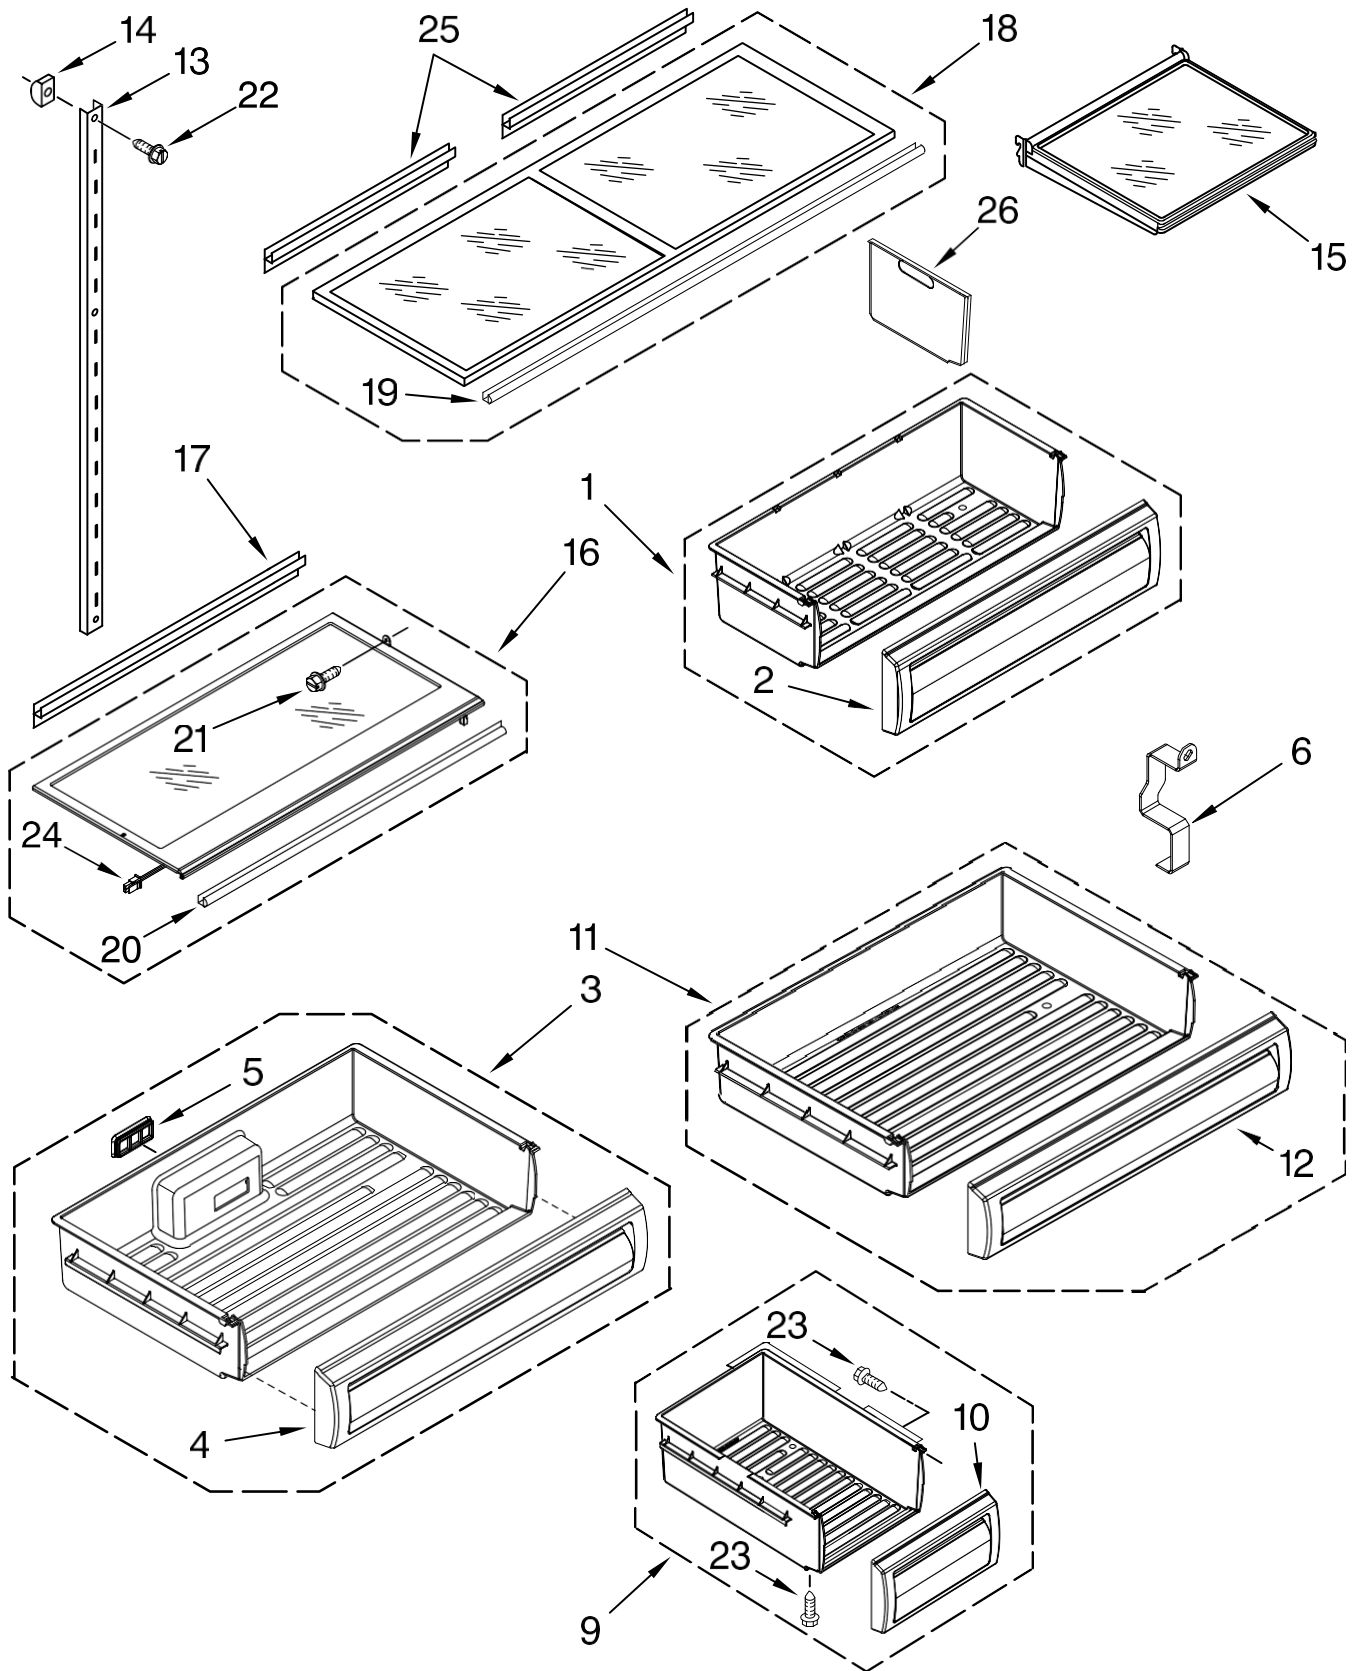

SHELF PARTS

For Model: EF36RNBSS
(Stainless Steel)

FOR ORDERING INFORMATION REFER TO PARTS PRICE LIST

SHELF PARTS

For Model: EF36RNBSS
(Stainless Steel)

Illus. No.	Part No.	DESCRIPTION
1	2256375	Crisper Pan Assembly (Includes # 2)
2	2256374	Front, Crisper Pan
3	2268397	Deli Pan Assembly (Incl. #4 & 5)
4	2257548	Front, Deli Pan
5	2307810	Duct, Deli Pan
6		Clip, Bin
	2327394	Left
	2327393	Right
9	2306174	Ice Pan Assembly (Includes # 10)
10	2306175	Front, Ice Pan
11	2327512	Freezer Pan Assembly (Includes # 12)
12	2268383	Front, Freezer Pan
13	2327314	Ladder, Shelf (4)
14	520965	Support, Ladder
15	W10168924	Shelf (4)
16	W10168916	Cover, Deli Bin
	2327413	Insulation, Deli
17	2309399	Gasket, Rear
18	W10168935	Cover, Crisper
19	2309397	Gasket, Front (Crisper Cover)
20	2309397	Gasket, Front (Deli Cover)
21	8281251	Screw
22	2006475	Screw
23	488886	Screw, 8-18 x 1/2
24	2309393	Light Assy, (Deli)
25	2309398	Gasket, Rear
26	2256474	Divider, (Crisper Pan)