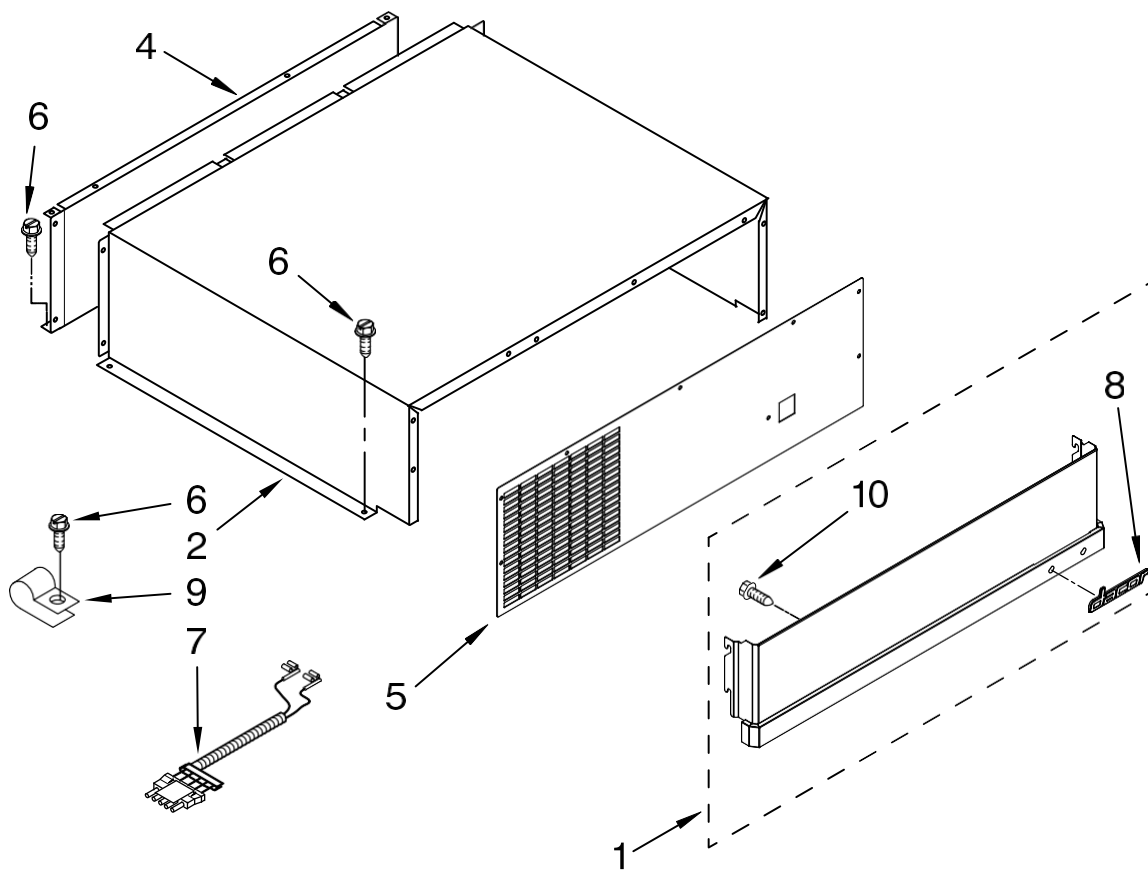

TOP GRILLE AND UNIT COVER PARTS

For Model: EF36RNBSS
(Stainless Steel)

Illus. No.	Part No.	DESCRIPTION
1	W10168960	Top Grille Assembly
2	W10161693	Cover, Unit
4	2256466	Back Panel
5	2307682	Front, Unit Cover
6	487415	Screw
7	2187894	Wire Assembly, Light Switch
8	12989001	Nameplate
9	489348	Clamp
10	489399	Screw (5)

FOR ORDERING INFORMATION REFER TO PARTS PRICE LIST