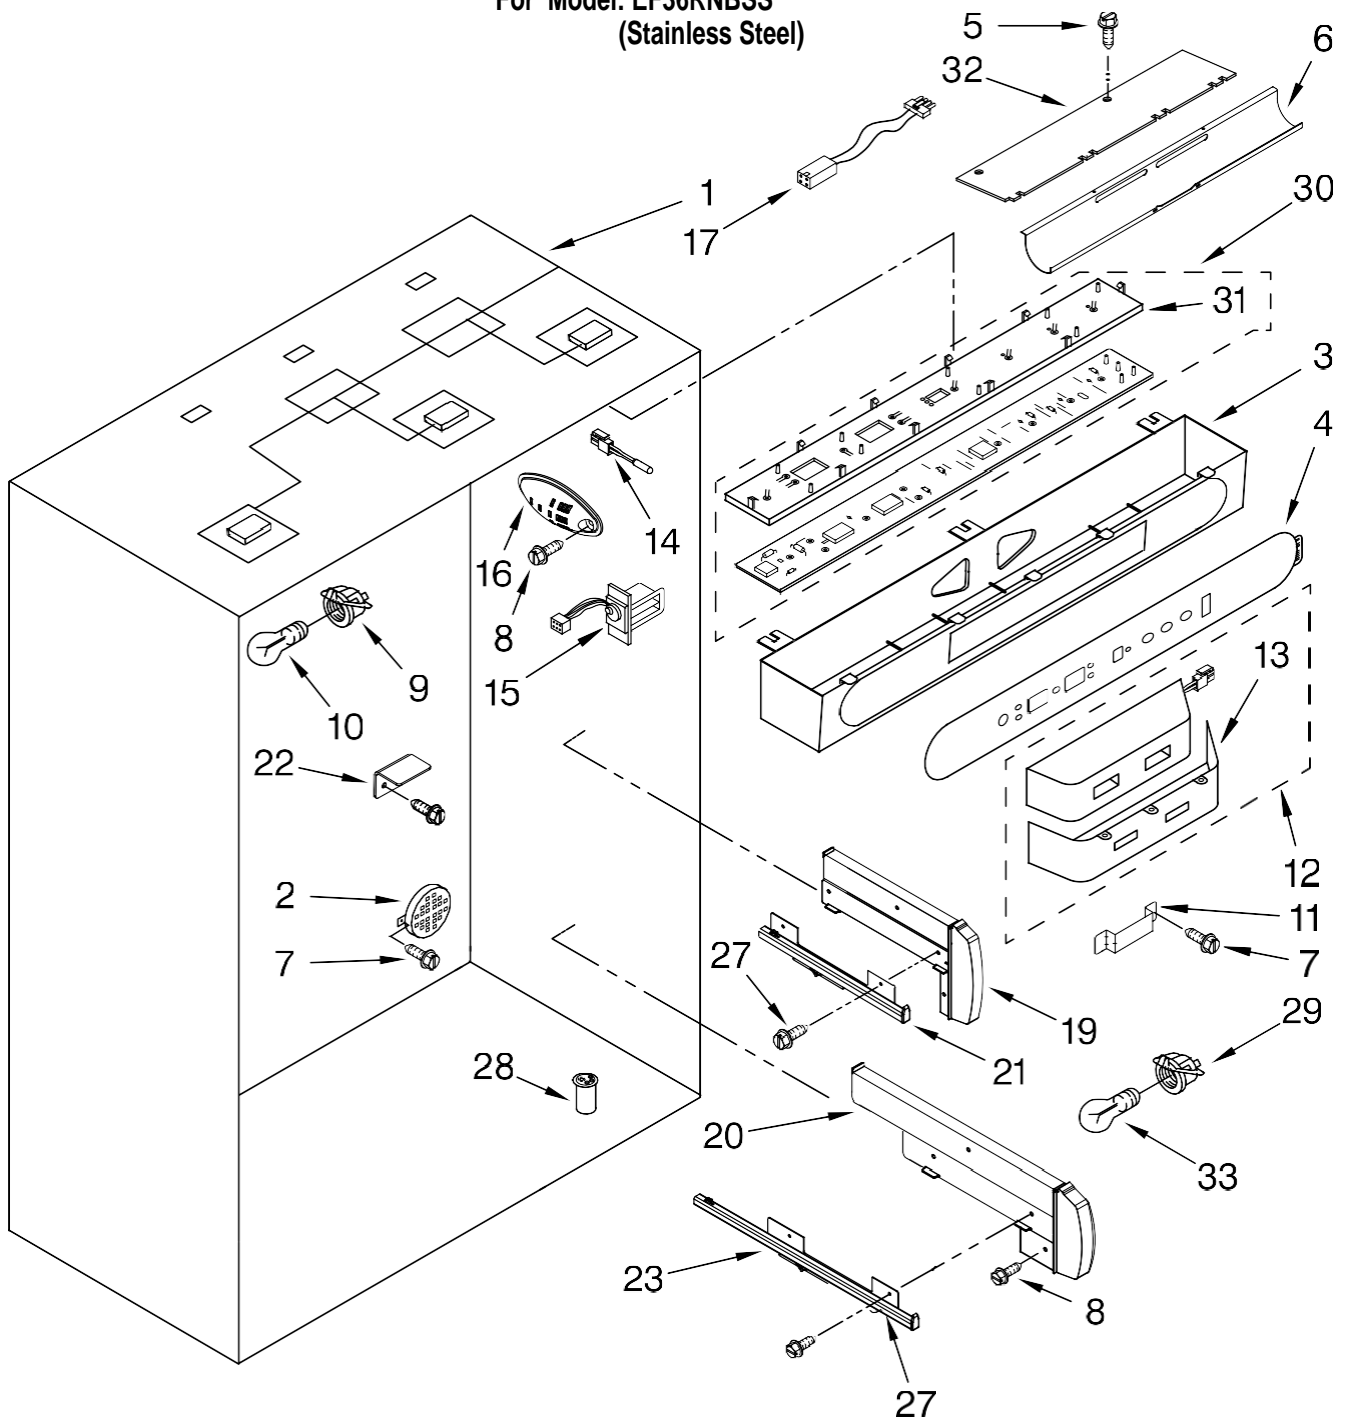

REFRIGERATOR LINER PARTS

For Model: EF36RNBSS
(Stainless Steel)

FOR ORDERING INFORMATION REFER TO PARTS PRICE LIST

REFRIGERATOR LINER PARTS

For Model: EF36RNBSS
(Stainless Steel)

Illus. No.	Part No.	DESCRIPTION
1		Liner, Refrigerator (Not Servicable)
2	2317004	Cover, Air Return (2)
3	2302774	Control Box
4	W10168978	Overlay
5	489006	Screw
6	2302715	Shield, Light
7	487539	Screw, 8-15 x 1/2
8	488163	Screw
9	2223857	Socket, Light (3)
10	2326255	Bulb, Light (3)
11	2317917	Clip, Diffuser Cover
12	2320523	Diffuser Assembly
13	2320519	Cover, Diffuser
14	2188820	Thermistor
15	2221296	Air Baffle Assy
16	2317105	Cover, Thermistor
17	2310197	Harness, Wire
19		Spacer, Crisper
	2309411	Left
	2309410	Right
20		Spacer, Deli
	2268411	Left
	2268412	Right
21		Slide, Crisper Pan
	2302952	Left (2)
	2302953	Right (2)
22	2302788	Support, Crisper Cover
23		Slide, Deli Pan
	2302956	Left (2)
	2302957	Right (2)
27	8533929	Screw
28	2171931	Valve, Tube-Body
29	2162085	Socket, Light
30	W10165120	UI Assembly
31	2215670	Insert
32	2221121	Support
33	2255743	Bulb, Light

FOR ORDERING INFORMATION REFER TO PARTS PRICE LIST