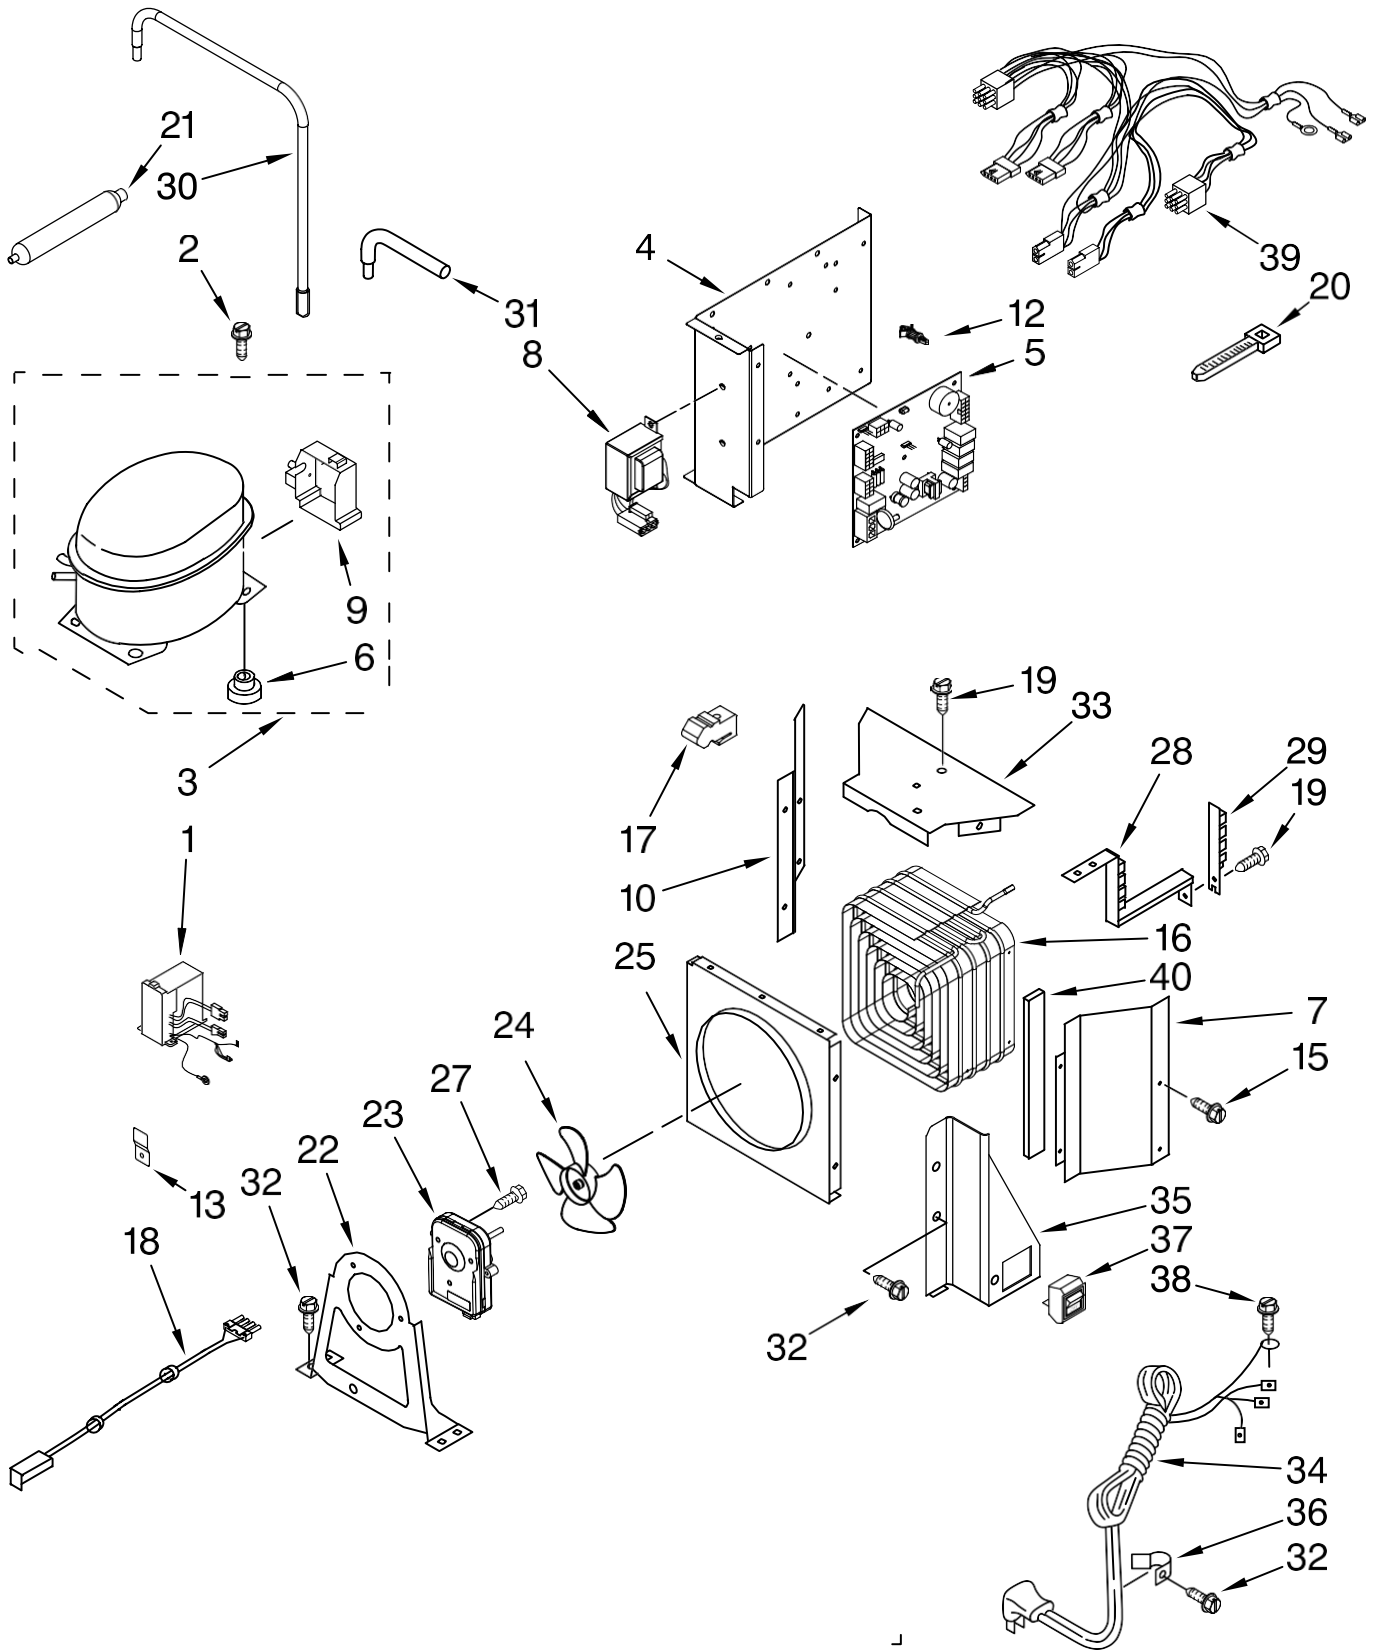

UPPER UNIT PARTS

For Model: EF36RNBSS
(Stainless Steel)

FOR ORDERING INFORMATION REFER TO PARTS PRICE LIST

UPPER UNIT PARTS

For Model: EF36RNBSS
(Stainless Steel)

Illus. No.	Part No.	DESCRIPTION	Illus. No.	Part No.	DESCRIPTION	Illus. No.	Part No.	DESCRIPTION
1	W10133449	Inverter Box	19	489399	Screw	40	2309432	Gasket, Condenser
2	489373	Screw, Compressor Mounting (4)	20	2155774	Wire Tie			
3	2223801	Compressor (Includes Items 6, 9 & 21) (Also Order 876765 Tube Kit)	21	2317982	Drier			
4	2307683	Housing, Control Board	22	W10136614	Bracket, Fan Motor	Following Parts Not Illustrated and Optional Parts Not Included		
5	W10818296	Control Board, Gemini	23	2188875	Motor, Fan			
6	1100826	Grommet, Mounting	24	W10139483	Blade, Fan			
7	2309002	Support, Condenser (Right)	25	2003169	Orifice, Fan			
8	2303033	Transformer	27	8533993	Screw			978025 Valve, Access (1/4")
9	2215676	Terminal Cover	28	2317031	Bracket, Vibration (Condenser)			978026 Valve, Access (5/16")
10	2309001	Support, Condenser (Left)	29	2317030	Arm, Vibration (Condenser)			978027 Valve, Access (3/8")
12	2203075	Spacer (9)	30	2307566	Tube, Transition (Condenser/Drier)			978028 Valve, Access (1/2")
13	2256328	Bracket, Inverter Box	31	2194319	Tube, Process			978029 Valve, Access (5/8")
15	1157158	Screw	32	486194	Screw			978030 Valve, Access (3/4")
16	2307998	Condenser	33	2309000	Cover, Condenser			876764 Valve, Access (3/16")
17	2309431	Grommet (2)	34	2309001	Service Cover Mounting Bracket, (Power Switch)			
18	2310207	Wire Assembly (Condenser Fan)	35	2309004	Service Cover Mounting Bracket, (Power Switch)			
			36	549193	Clamp, Cord			
			37	2266802	Switch, Power Disconnect			
			38	487294	Screw, Ground			
			39	W10167496	Wiring Harness, Unit Compartment			
								REFRIGERANT CHARGE
								5.50 oz. (R-134A)

FOR ORDERING INFORMATION REFER TO PARTS PRICE LIST