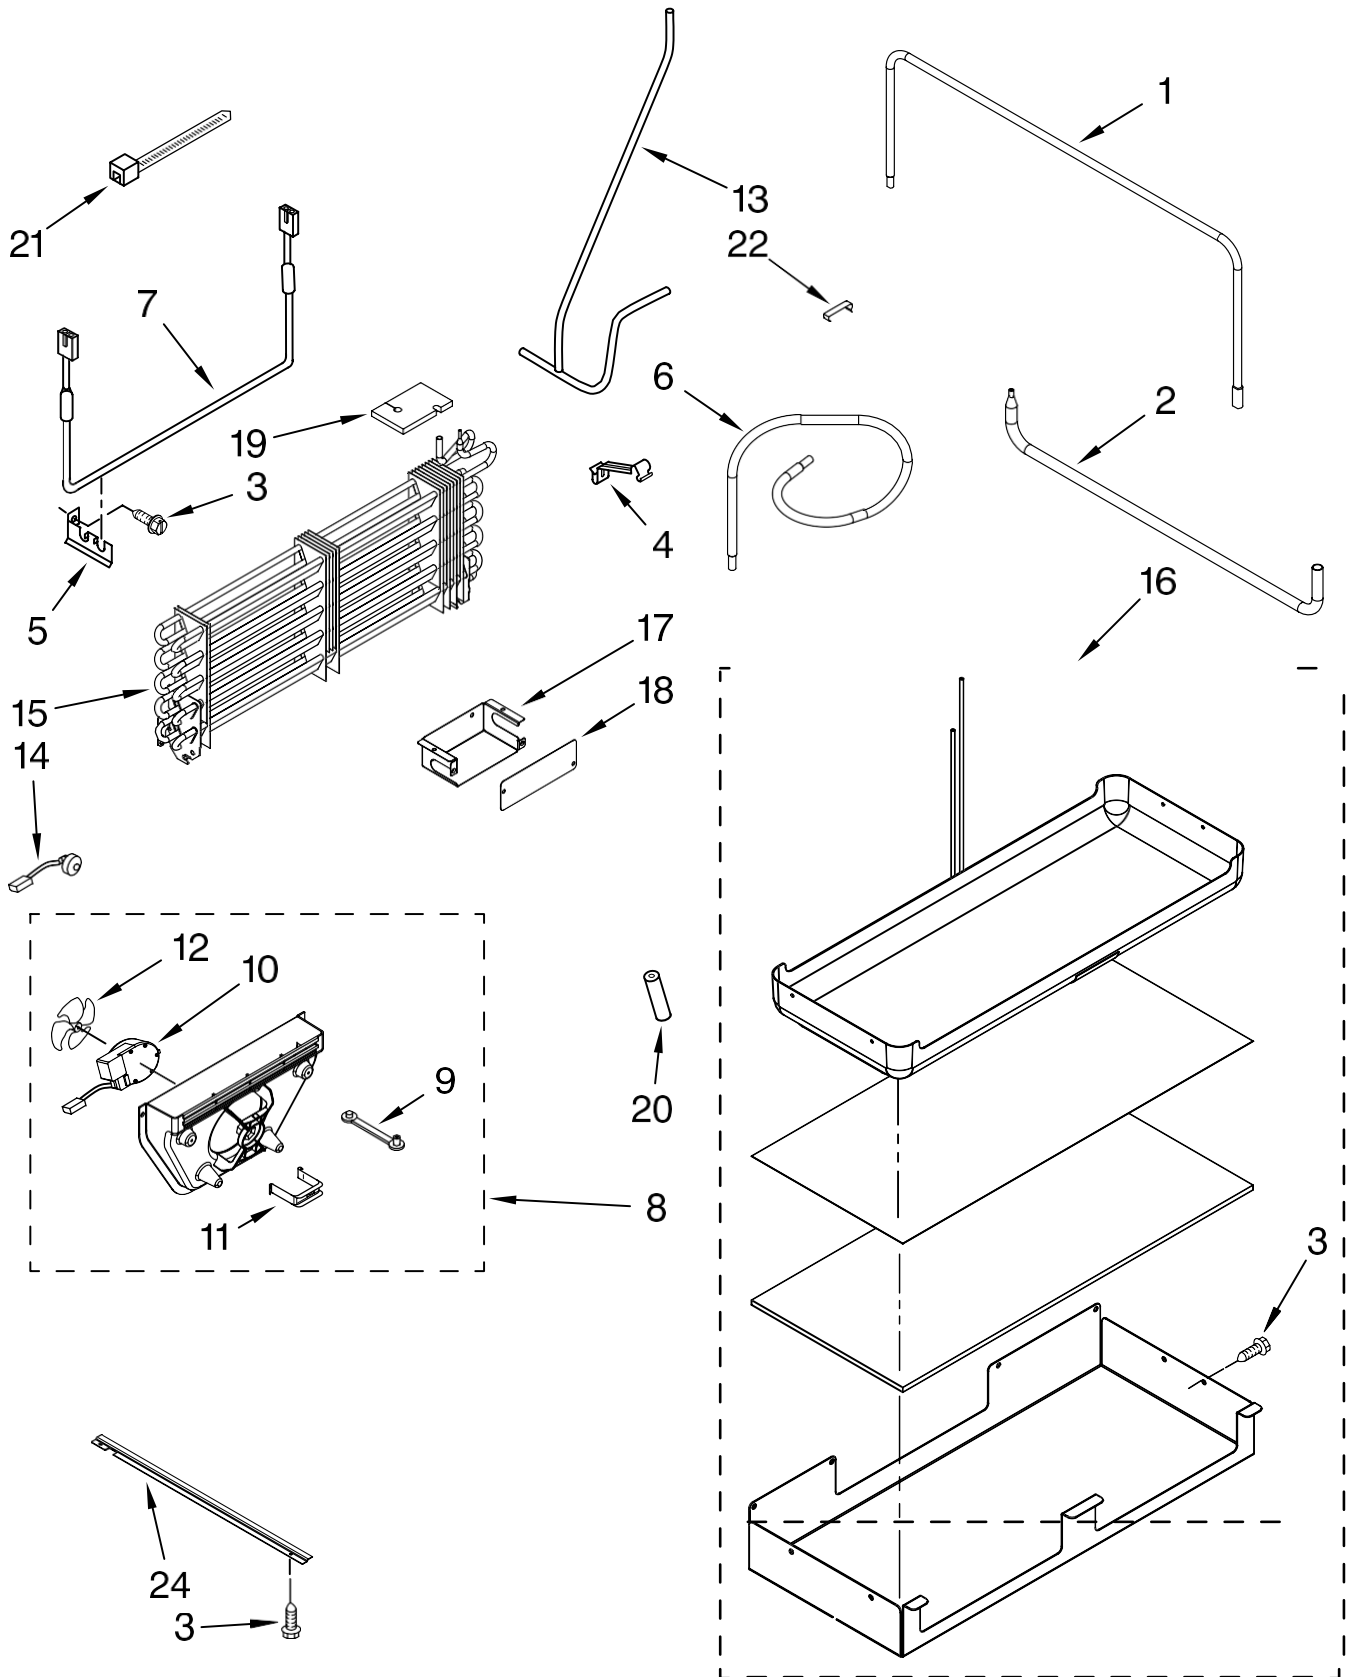

LOWER UNIT AND TUBE PARTS

For Model: EF36RNBSS
(Stainless Steel)

FOR ORDERING INFORMATION REFER TO PARTS PRICE LIST

LOWER UNIT AND TUBE PARTS

For Model: EF36RNBSS
(Stainless Steel)

Illus. No.	Part No.	DESCRIPTION
1	2309072	Tube, Transition (Condenser)
2	2309070	Tube, Transition (Drier/Restrictor)
3	486194	Screw
4	2307944	Clip
5	2307945	Bracket, Mounting
6	2309076	Tube, Suction
7	2268393	Heater, Defrost
8	2306178	Scroll Assembly
9	2223986	Grommet, Motor
10	2259385	Motor, Fan
11	2223733	Retainer, Fan Motor
12	2169142	Blade, Fan
13	W10121368	Tube, Discharge
14	W10139165	Harness, Bi-Metal
15	2268391	Evaporator
16	2320615	Drain Pan Asy
17	W10151288	Cover, Wiring
18	W10153595	Cover, Box
19	2306180	Block, Evaporator
20	2215648	Damper, Heater
21	2155774	Wire Tie
22	W10169509	Clip, Heater
24	2320554	Bracket, Drain Pan

FOR ORDERING INFORMATION REFER TO PARTS PRICE LIST