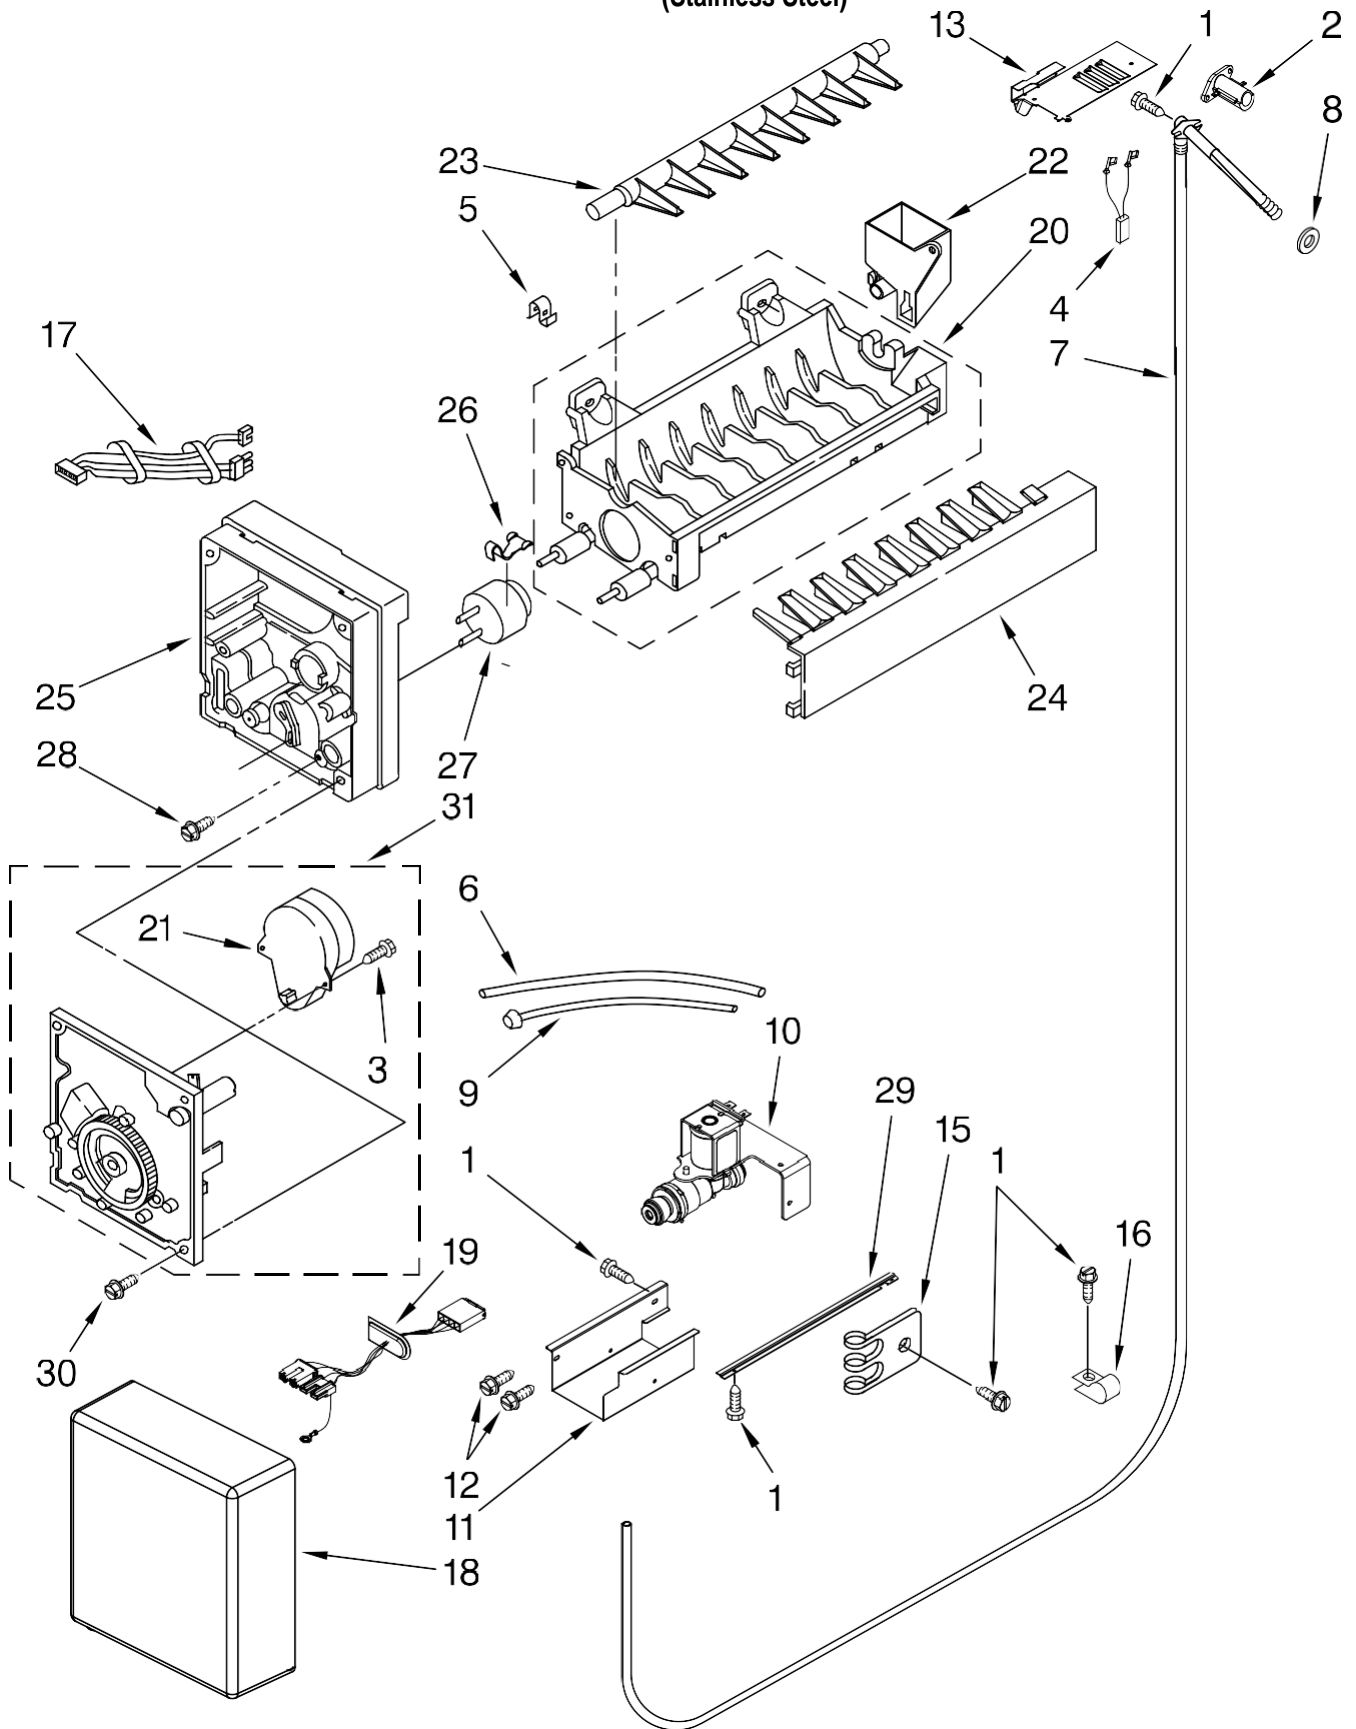

ICEMAKER PARTS

For Model: EF36RNBSS

(Stainless Steel)

FOR ORDERING INFORMATION REFER TO PARTS PRICE LIST

ICEMAKER PARTS

For Model: EF36RNBSS
(Stainless Steel)

Illus. No.	Part No.	DESCRIPTION
1	486194	Screw
2	2221240	Heater, Fill Tube
3	489136	Screw (2)
4	2310108	Jumper, Heater Fill Tube
5	628379	Clip, Fuse
6	2325170	Tube, Filter Inlet
7	2317847	Tube Assembly, Water Inlet
8	1106508	Seal Gasket
9	2317912	Tube, Filter Outlet
10	2307650	Valve, Solenoid
11	W10129653	Shield, Valve
12	489464	Screw
13	2221231	Heat Shield
15	489348	Clamp, Valve
16	488946	Clamp, Tubing
17	2310136	Wire Harness, Icemaker
18	2257538	Cover
19	W10139195	Wire Assembly (Water Valve)
20	W10122527	Mold & Heater (Also Order 542638 Silicone Grease)
21	626683	Motor
22	628356	Cup, Water Fill
23	627843	Ejector
24	2182124	Ice Stripper
25	2195914	Support
26	2315522	Retainer, Thermostat (2)
27	627985	Thermostat (Also Order 542639 Cement Alumilastic)
28	8533917	Screw
29	2320559	Support, Valve
30	489276	Screw
31	626691	Module Assembly (Includes 3 & 21)
100	2316895	Complete Icemaker Assembly

Following Parts Not Illustrated
(Optional Parts Only)

8537055 Cleaner,
Stainless Steel