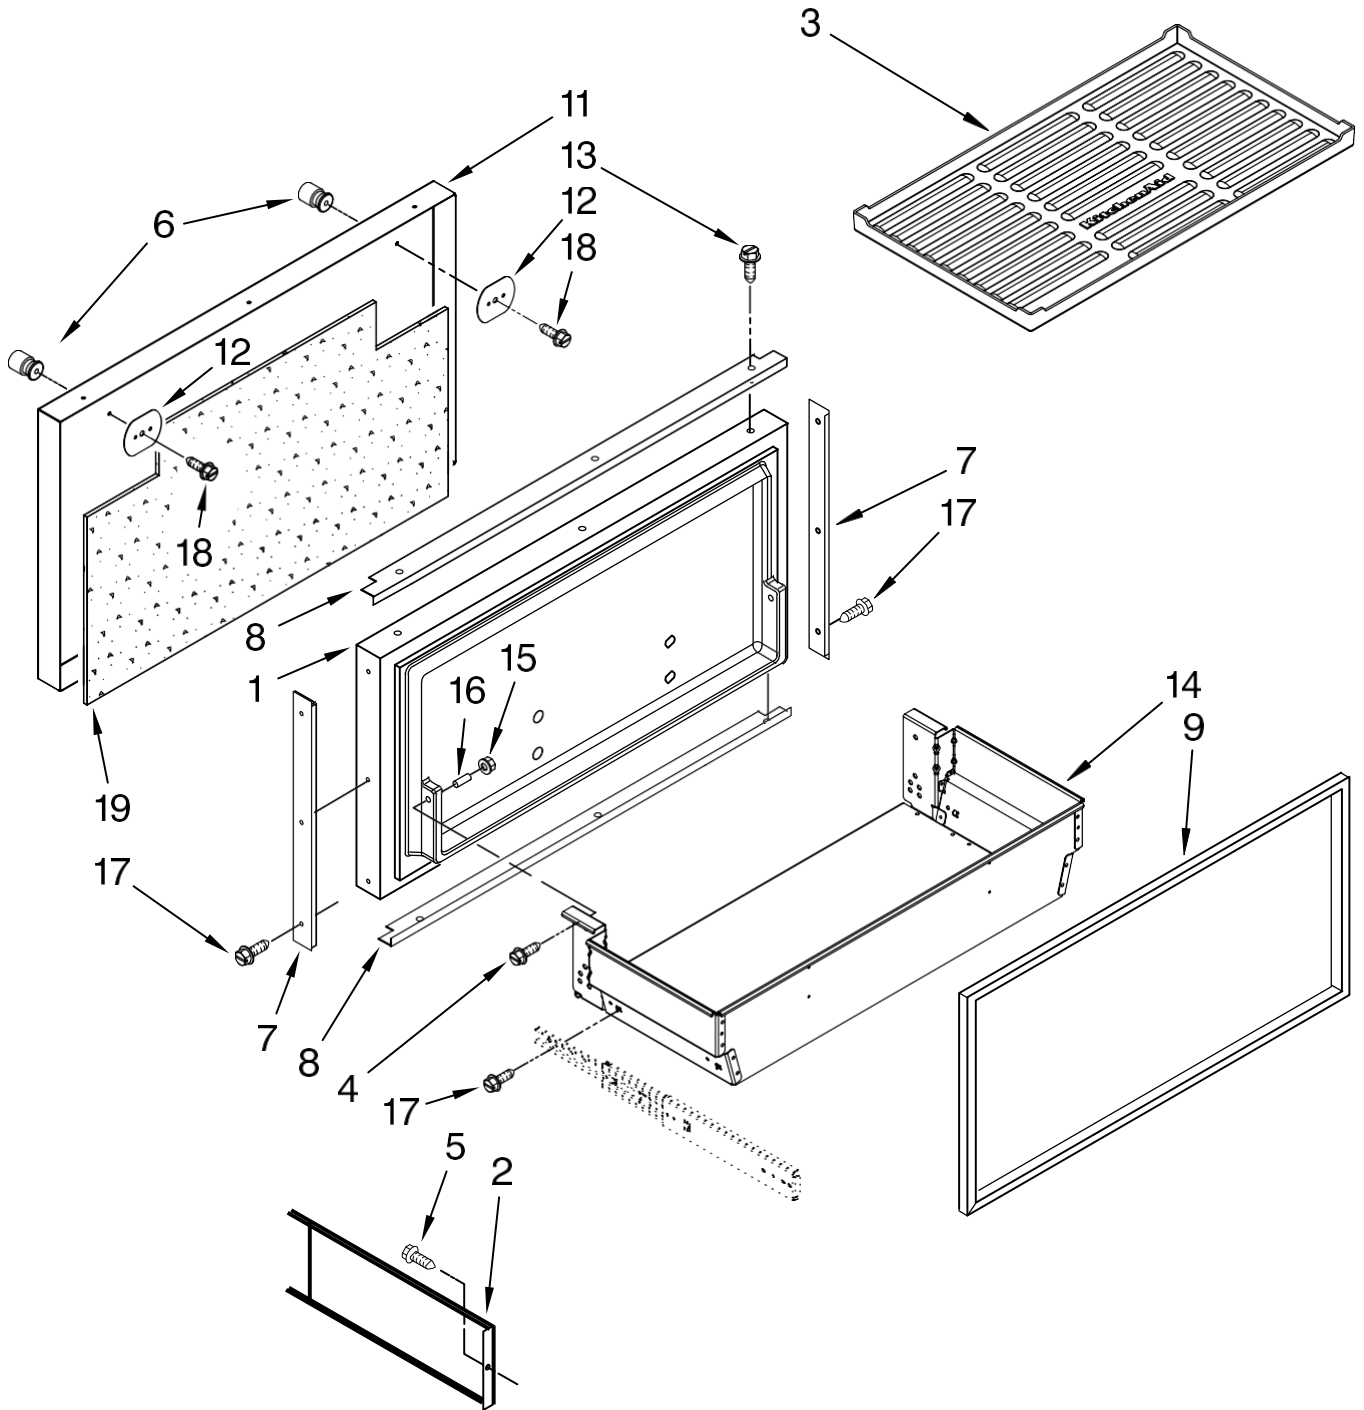

FREEZER DOOR AND BASKET PARTS

For Model: EF36RNBSS
(Stainless Steel)

FOR ORDERING INFORMATION REFER TO PARTS PRICE LIST

FREEZER DOOR AND BASKET PARTS

For Model: EF36RNBSS
(Stainless Steel)

<u>Illus. No.</u>	<u>Part No.</u>	<u>DESCRIPTION</u>
1	2327401	Freezer Door Panel (Includes Item 9)
2	2317101	Divider, Basket (2)
3	W10168937	Mat, Basket
4	W10135775	Screw, 5/16 x 1
5	488649	Screw
6	W10153450	Stud, Handle
7	2300025	Spacer, Door Edge (Side)
8	2300027	Spacer, Door Edge (Top & Bottom)
9	2300184	Door Gasket, Magnetic
11	W10168923	Skin, Door
12	W10127710	Plate, Door
13	8281250	Screw, 8-15 x 1/2
14	2327533	Basket Assembly, Freezer
15	2207454	Nut, Hex
16	W10001190	Washer
17	W10109030	Screw, 10-24 x 1/4 (Basket to Slide)
18	308544	Screw
19	W10134747	Filler, Foam

FOR ORDERING INFORMATION REFER TO PARTS PRICE LIST