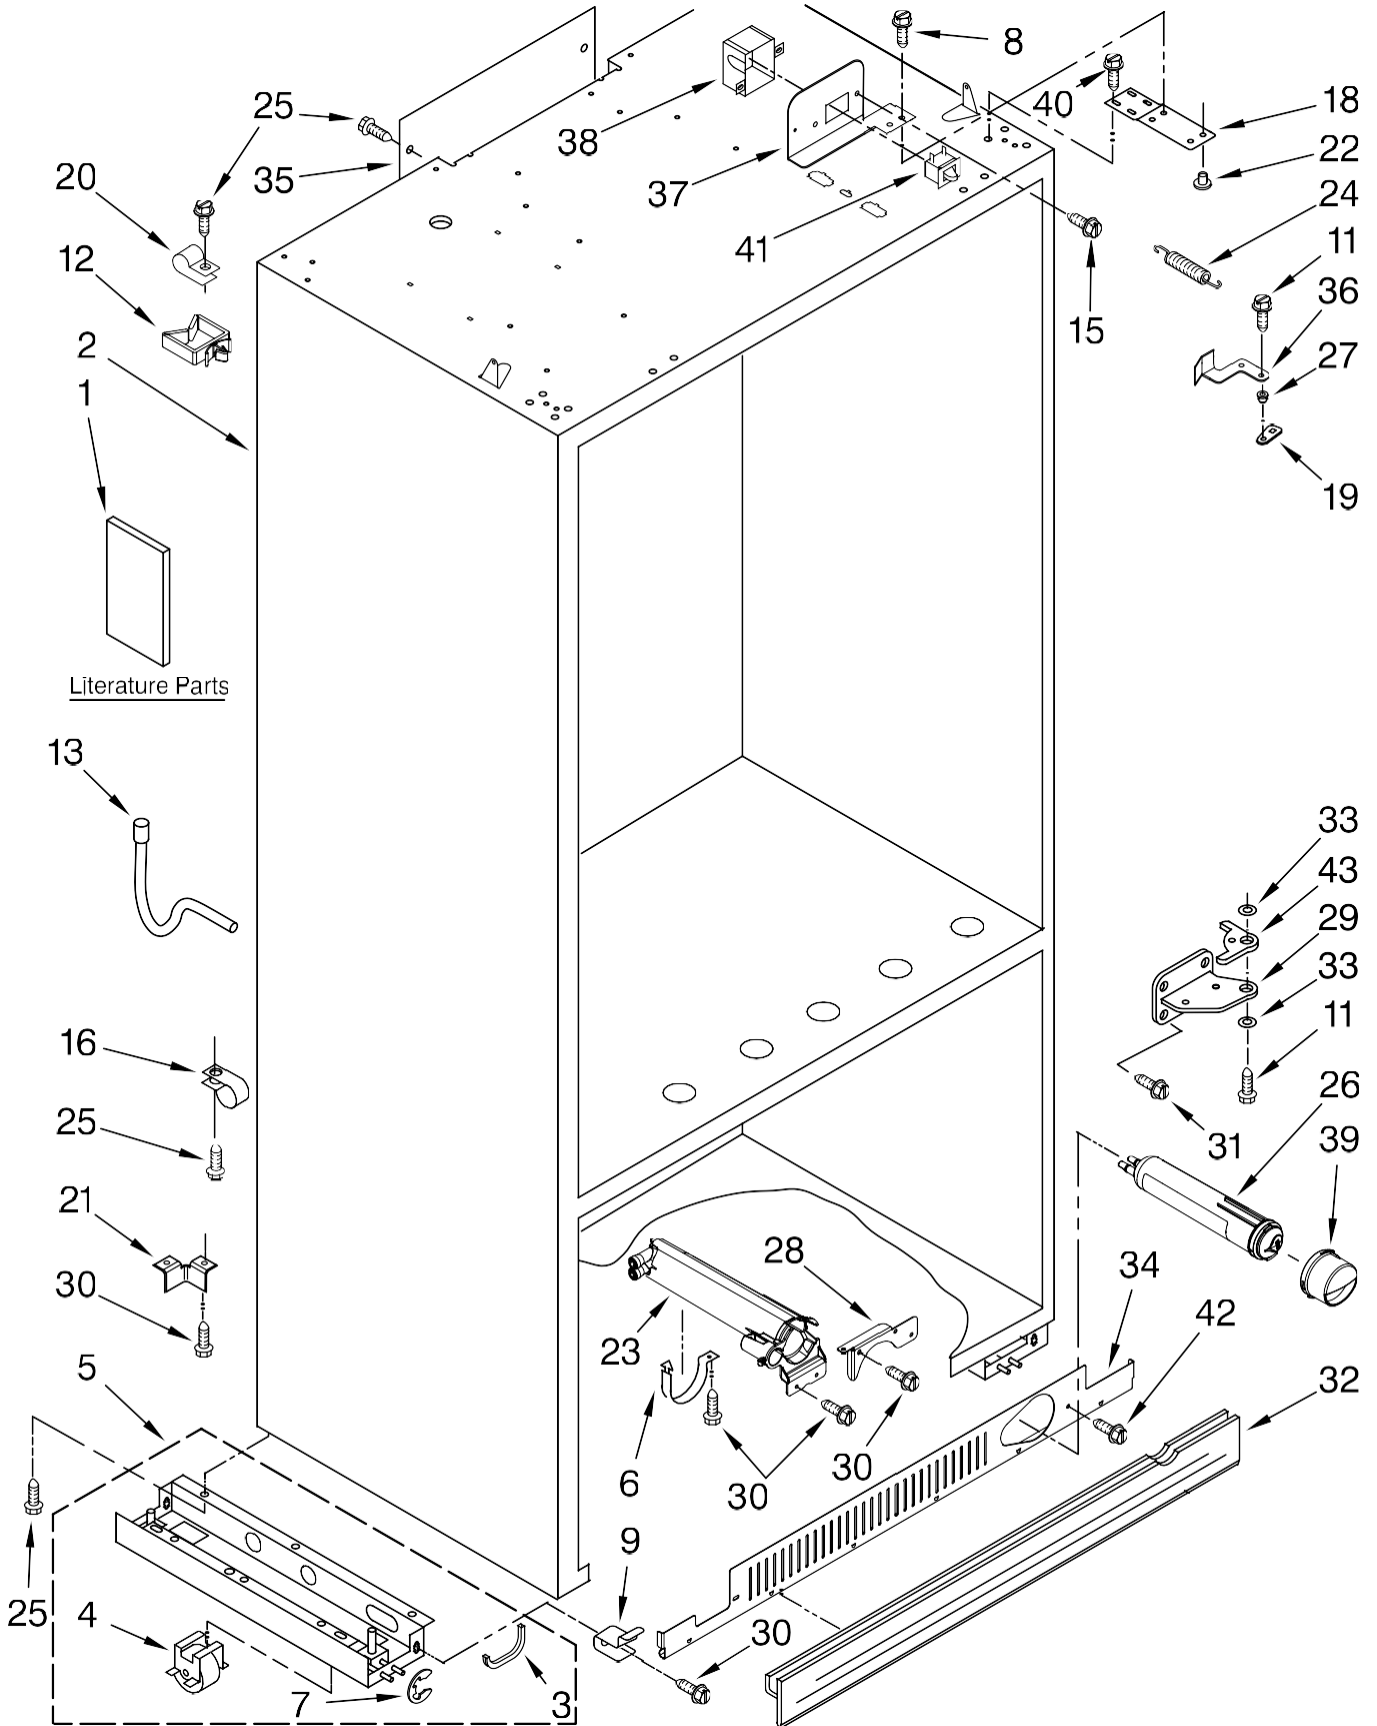

# CABINET PARTS

For Model: EF36RNBS5  
(Stainless Steel)

36" BOTTOM MOUNT  
BUILT IN REFRIGERATOR

FOR ORDERING INFORMATION REFER TO PARTS PRICE LIST

# CABINET AND BREAKER TRIM PARTS

For Model: EF36RNBS  
(Stainless Steel)

Illus. No.	Part No.	DESCRIPTION
1		Breaker, Trim (Not Serviced)
2	W10132472	Cabinet Trim, Right Side
3	1163283	Screw
4	2316686	Cabinet Trim, Bottom
5	486194	Screw
6	2314019	Cabinet Trim, Top
8	2005782	Cover, Hinge
9	2005925	Seal-Trim, Side
10	W10132541	Cabinet Trim, Left Side
11	489464	Screw, 8-18 x 1/2
16	W10121451	Nutsert (4)