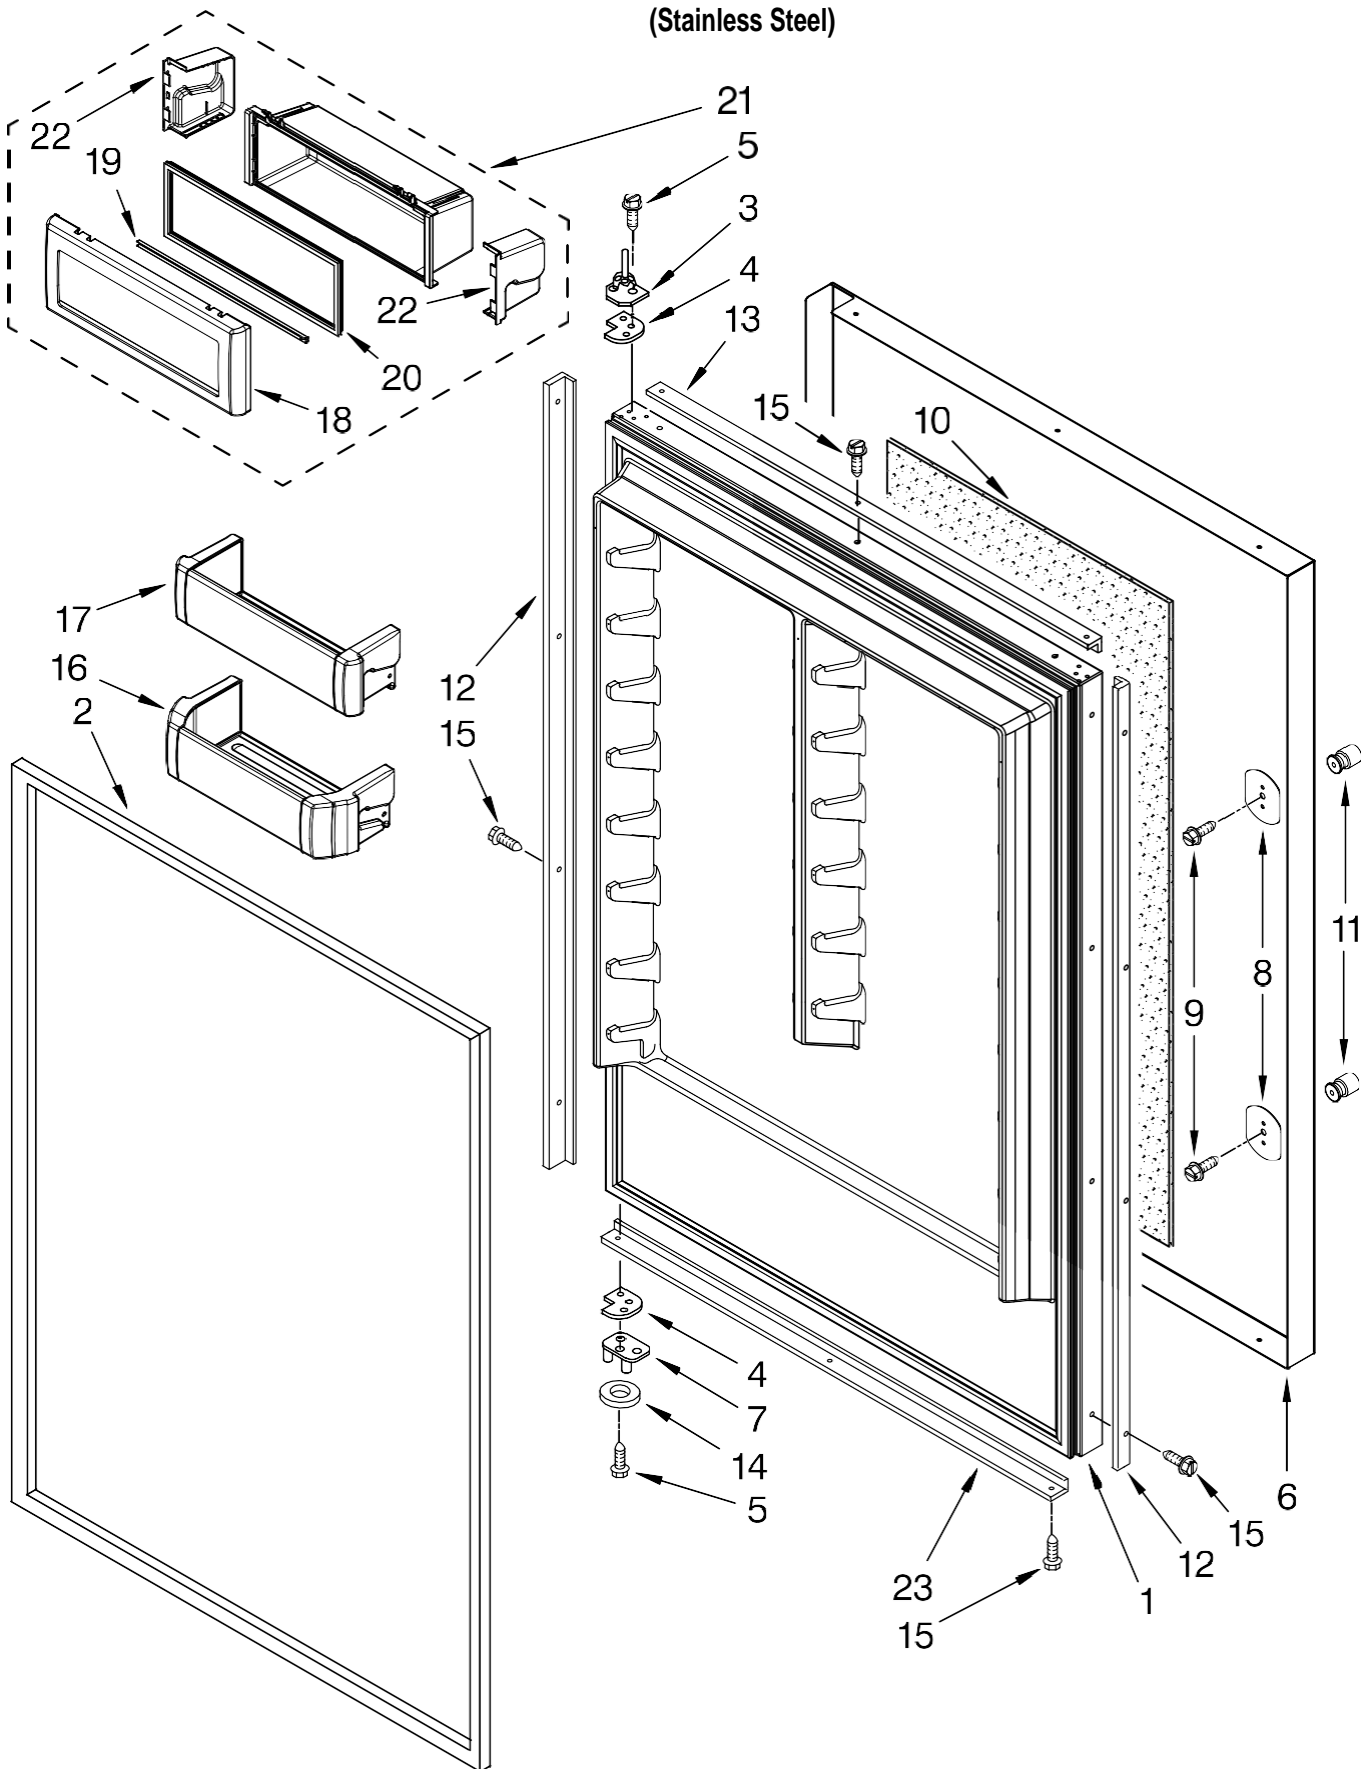

REFRIGERATOR DOOR PARTS

For Model: EF36RNBSS
(Stainless Steel)

FOR ORDERING INFORMATION REFER TO PARTS PRICE LIST

REFRIGERATOR DOOR PARTS

For Model: EF36RNBSS
(Stainless Steel)

Illus. No.	Part No.	DESCRIPTION
1	2309390	Door, Refrigerator (Includes Item 2)
2	2300184	Gasket, Door
3	2266912	Hinge Assembly, Top
4	2316804	Spacer-Hinge
5	8533980	Screw, 10-32 x 3/4
6	W10168921	Skin, Door
7	2316805	Bottom Hinge Assembly
8	W10127710	Plate, Handle
9	308544	Screw
10	2327469	Filler, Foam
11	W10153450	Stud, Handle
12	2300026	Spacer, Door Edge (Hinge Side)
13	2300024	Spacer, Door Edge (Top)
14	2006346	Washer
15	8281250	Screw, 8-15 x 1/2
16	2307975	Shelf, Door (Gallon)
17	2222777	Shelf, Door (4)
18	2309255	Door, Utility Bin
19	2309256	Rail, Lid
20	2309257	Gasket, Utility Bin
21	2309252	Bin, Utility
22		End Cap, Utility Bin
	2222920	Left Side
	2222919	Right Side
23	2300023	Spacer, Door Edge (Bottom)

FOR ORDERING INFORMATION REFER TO PARTS PRICE LIST