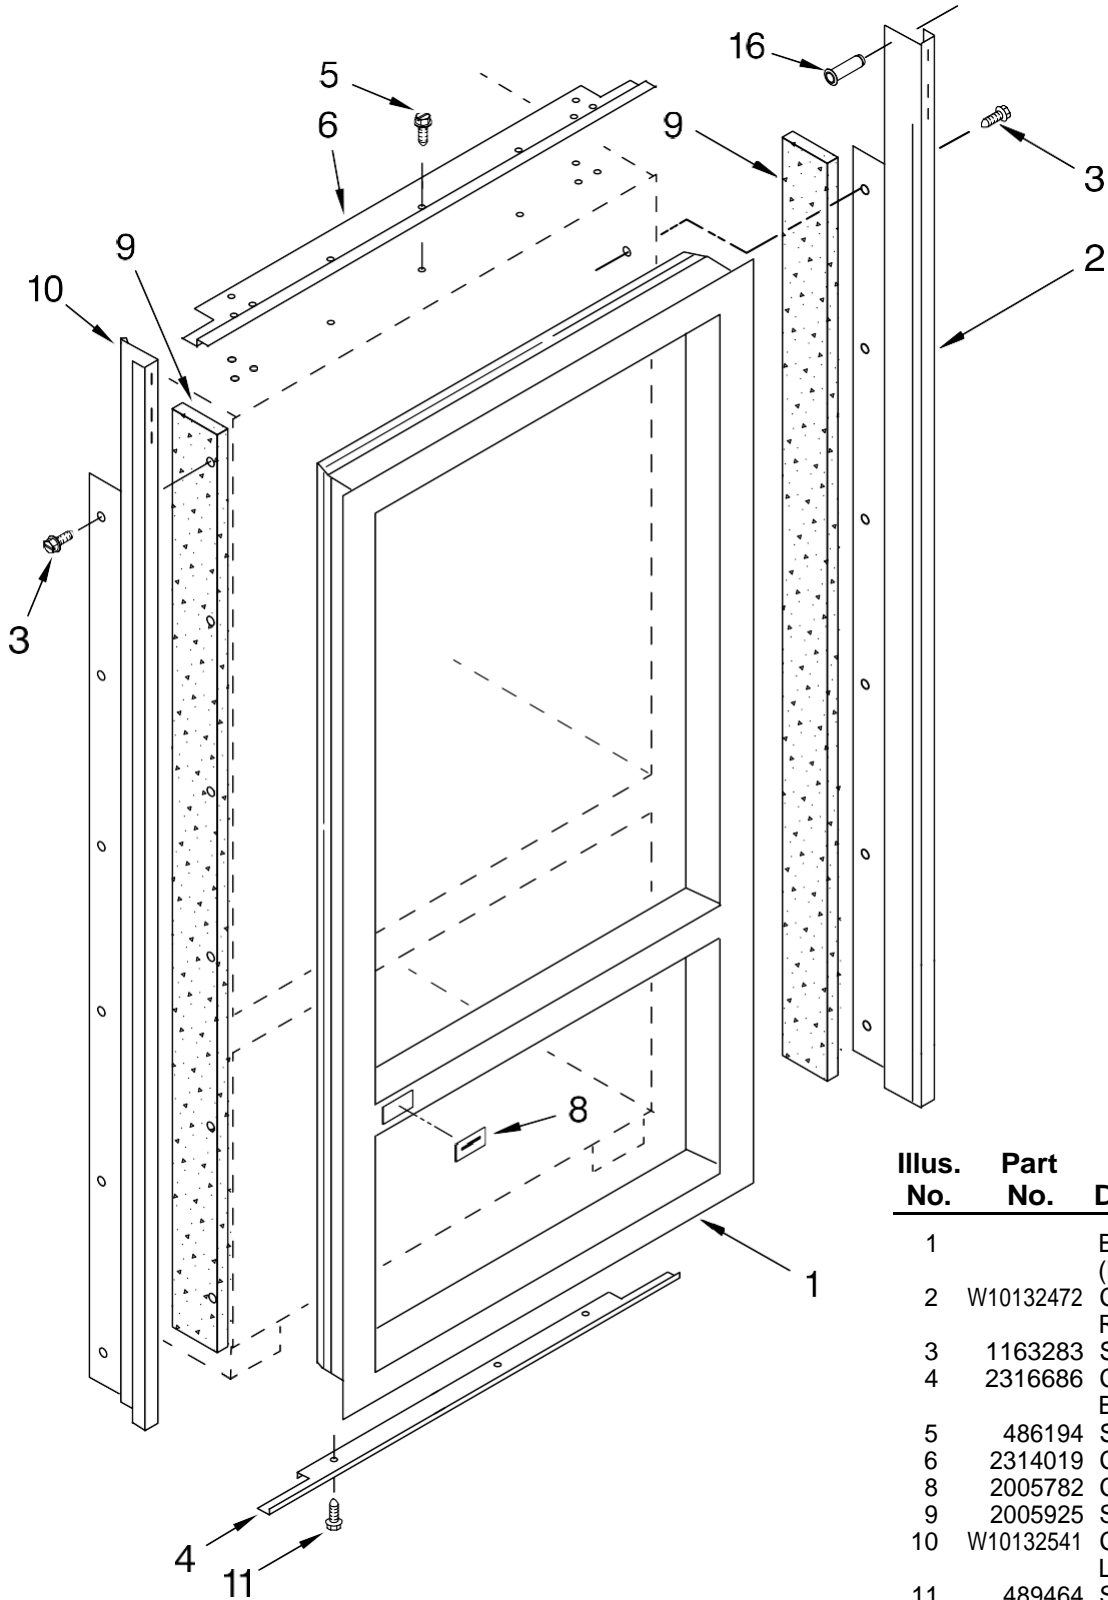

CABINET AND BREAKER TRIM PARTS

For Model: EF36RNBS
(Stainless Steel)

Illus. No.	Part No.	DESCRIPTION
1		Breaker, Trim (Not Serviced)
2	W10132472	Cabinet Trim, Right Side
3	1163283	Screw
4	2316686	Cabinet Trim, Bottom
5	486194	Screw
6	2314019	Cabinet Trim, Top
8	2005782	Cover, Hinge
9	2005925	Seal-Trim, Side
10	W10132541	Cabinet Trim, Left Side
11	489464	Screw, 8-18 x 1/2
16	W10121451	Nutsert (4)

FOR ORDERING INFORMATION REFER TO PARTS PRICE LIST