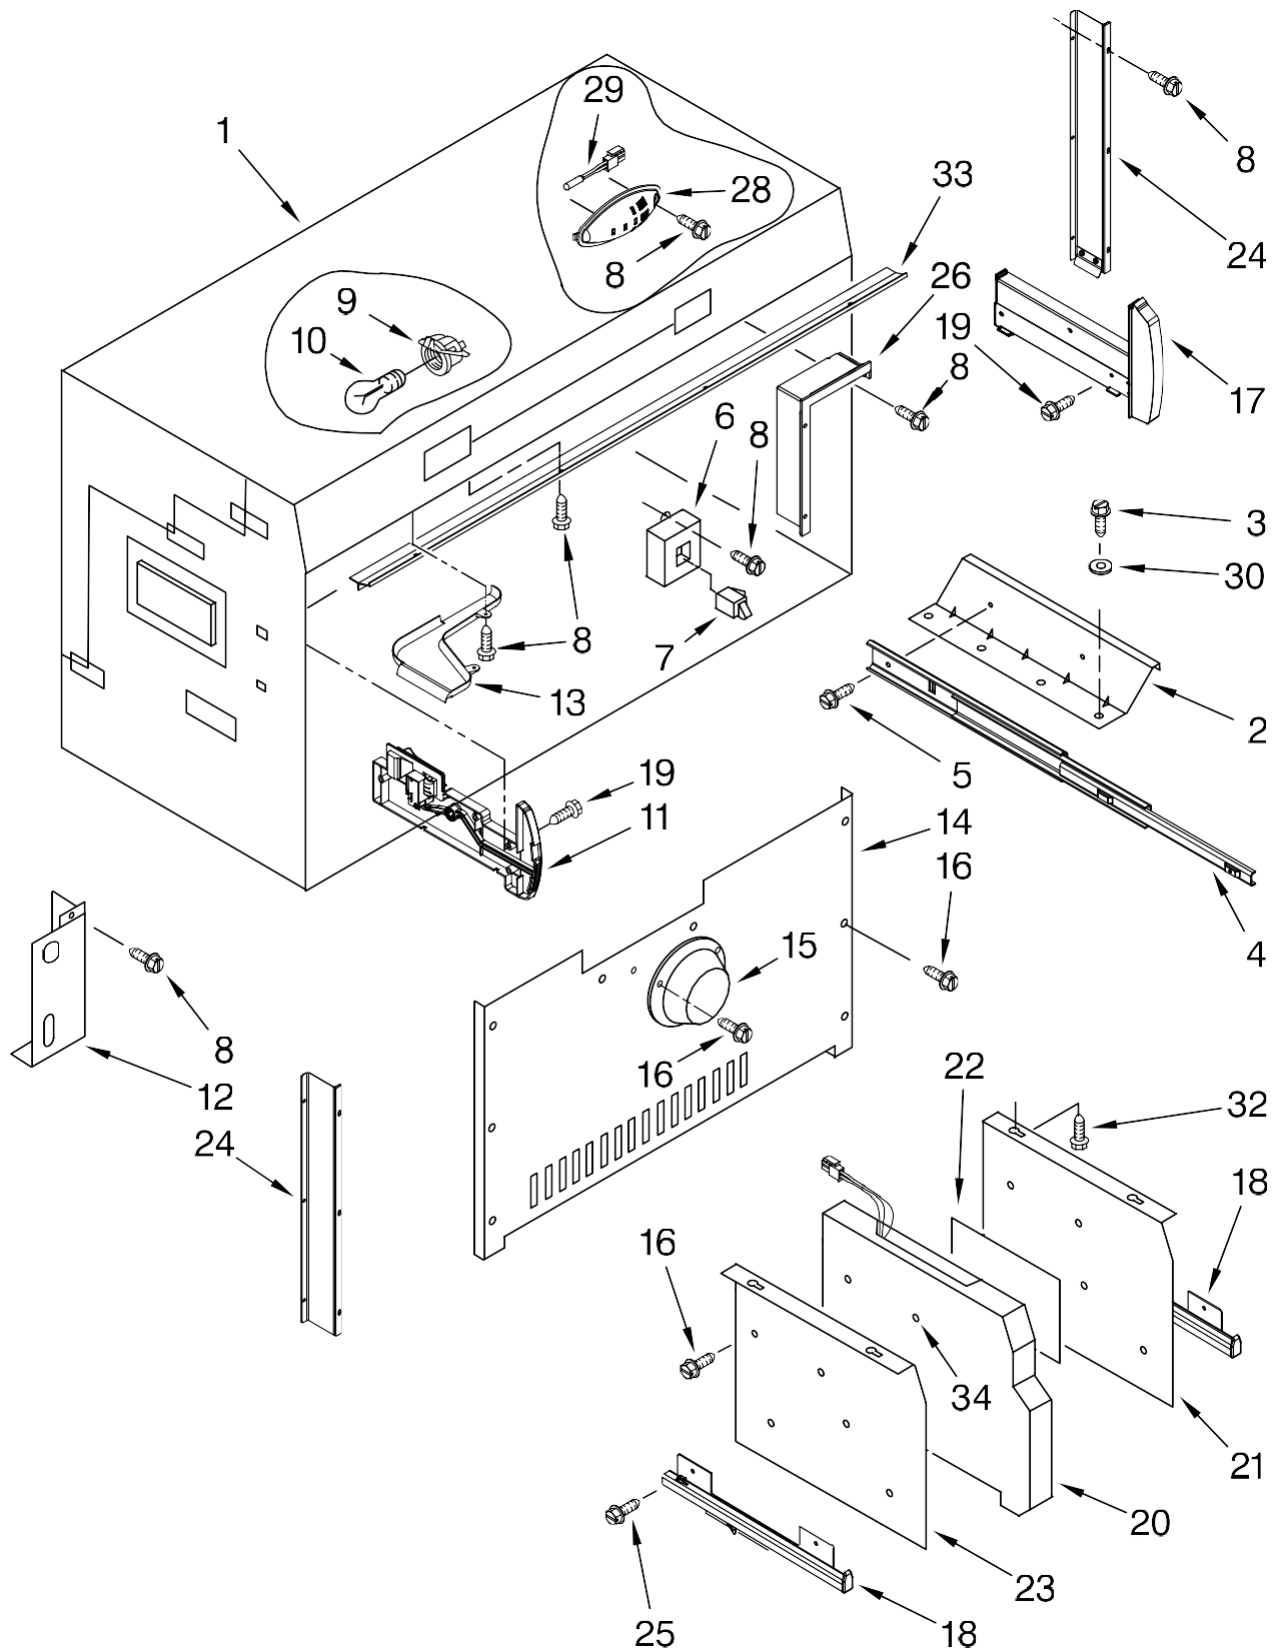

FREEZER LINER PARTS

For Model: EF36RNBSS
(Stainless Steel)

FOR ORDERING INFORMATION REFER TO PARTS PRICE LIST

FREEZER LINER PARTS

For Model: EF36RNBSS
(Stainless Steel)

Illus. No.	Part No.	DESCRIPTION
1		Liner, Freezer (Not Servicable)
2	2306425	Mounting Bracket, Drawer Slide (2)
3	W10071460	Screw
4	2320616	Drawer Slide, Freezer Basket (2)
5	W10061370	Screw
6	2314022	Cover, Light Switch
7	1118894	Switch, Rocker
8	486194	Screw
9	2223857	Socket, Light
10	2255743	Bulb, Light
11	2268299	Switch Assembly, Icemaker (Includes Emitter)
12	2306187	Cover, Wiring (Icemaker)
13	2317006	Duct, Air Flow (Icemaker)
14	2268380	Cover, Evaporator
15	2317829	Cover, Evaporator Fan
16	487539	Screw
17	2306106	Spacer, Drawer (Right Side)
18		Slide, Freezer Bin
	2306117	Left (2)
	2306116	Right (2)
19	488163	Screw
20	2317925	Divider, Freezer Bins (Includes Receiver)
21	2306104	Support, Slide (Right)
22	2317927	Shield
23	2306105	Support, Slide (Left)
24		Bracket, Evaporator Cover
	2320512	Left Side
	2327339	Right Side
25	488163	Screw
26	W10121940	Bracket, Air Return
28	2317105	Cover, Thermistor
29	2188820	Thermistor
30	W10075920	Washer
32	8533928	Screw
33	W10135431	Air Deflector Asy
34	2198643	Lens, Receiver

FOR ORDERING INFORMATION REFER TO PARTS PRICE LIST