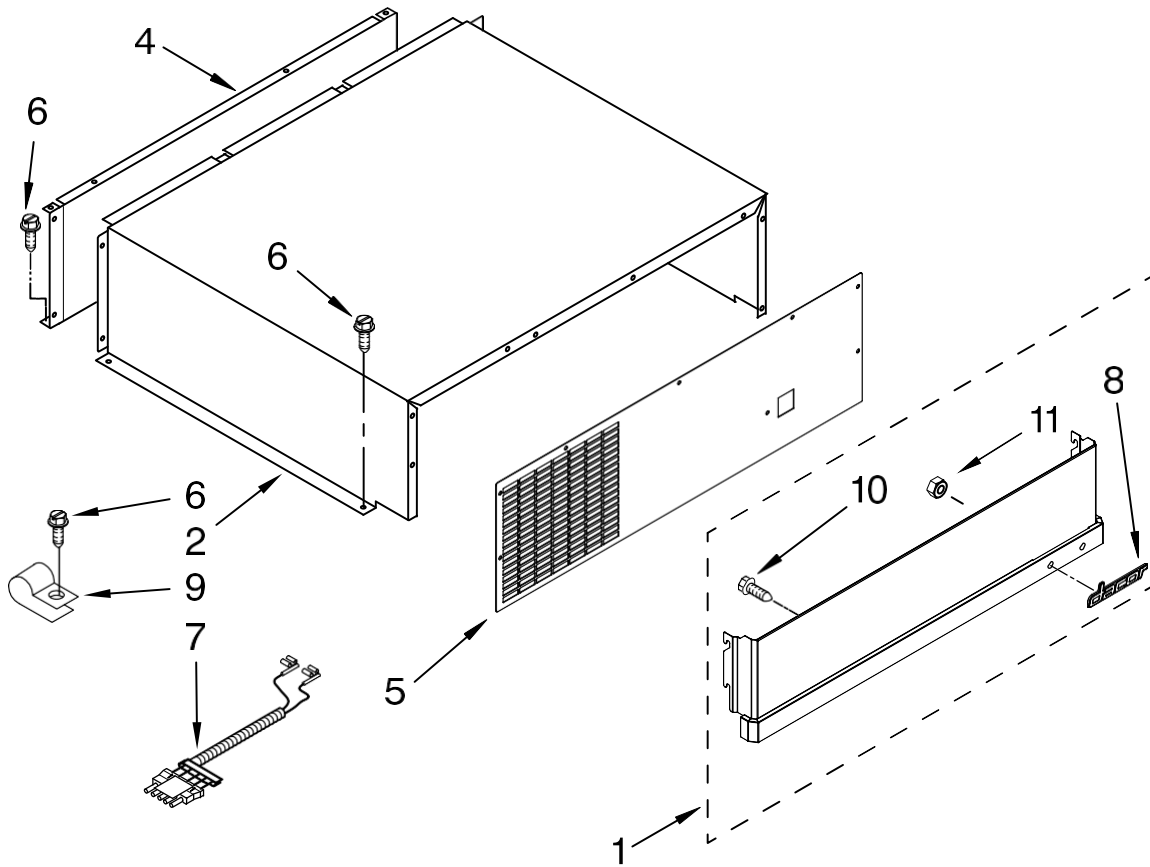

CABINET PARTS

For Model: EF36LNBSS

36" BOTTOM MOUNT
BUILT IN REFRIGERATOR

(Stainless Steel)

Literature Parts

FOR ORDERING INFORMATION REFER TO PARTS PRICE LIST

CABINET PARTS

For Model: EF36LNBSS

FOR ORDERING INFORMATION REFER TO PARTS PRICE LIST

CABINET AND BREAKER TRIM PARTS

For Model: EF36LNBSS

(Stainless Steel)

Illus. No.	Part No.	DESCRIPTION
1		Breaker, Trim (Not Serviced)
2	W10132472	Cabinet Trim, Right Side
3	1163283	Screw
4	2316686	Cabinet Trim, Bottom
5	486194	Screw
6	2314020	Cabinet Trim, Top
8	2005782	Cover, Hinge
9	2005925	Seal-Trim, Side
10	W10132541	Cabinet Trim, Left Side
11	489464	Screw, 8-18 x 1/2
16	W10121451	Nutsert (4)

FOR ORDERING INFORMATION REFER TO PARTS PRICE LIST

TOP GRILLE AND UNIT COVER PARTS

For Model: EF36LNBSS
(Stainless Steel)

Illus. No.	Part No.	DESCRIPTION
1	105505	Top Grille Assembly (W10168959)
2	W10161693	Cover, Unit
4	2256466	Back Panel
5	2307682	Front, Unit Cover
6	487415	Screw
7	2187894	Wire Assembly, Light Switch
8	12989001	Nameplate
9	489348	Clamp
10	489399	Screw (5)
11	2004333	Nut (2)