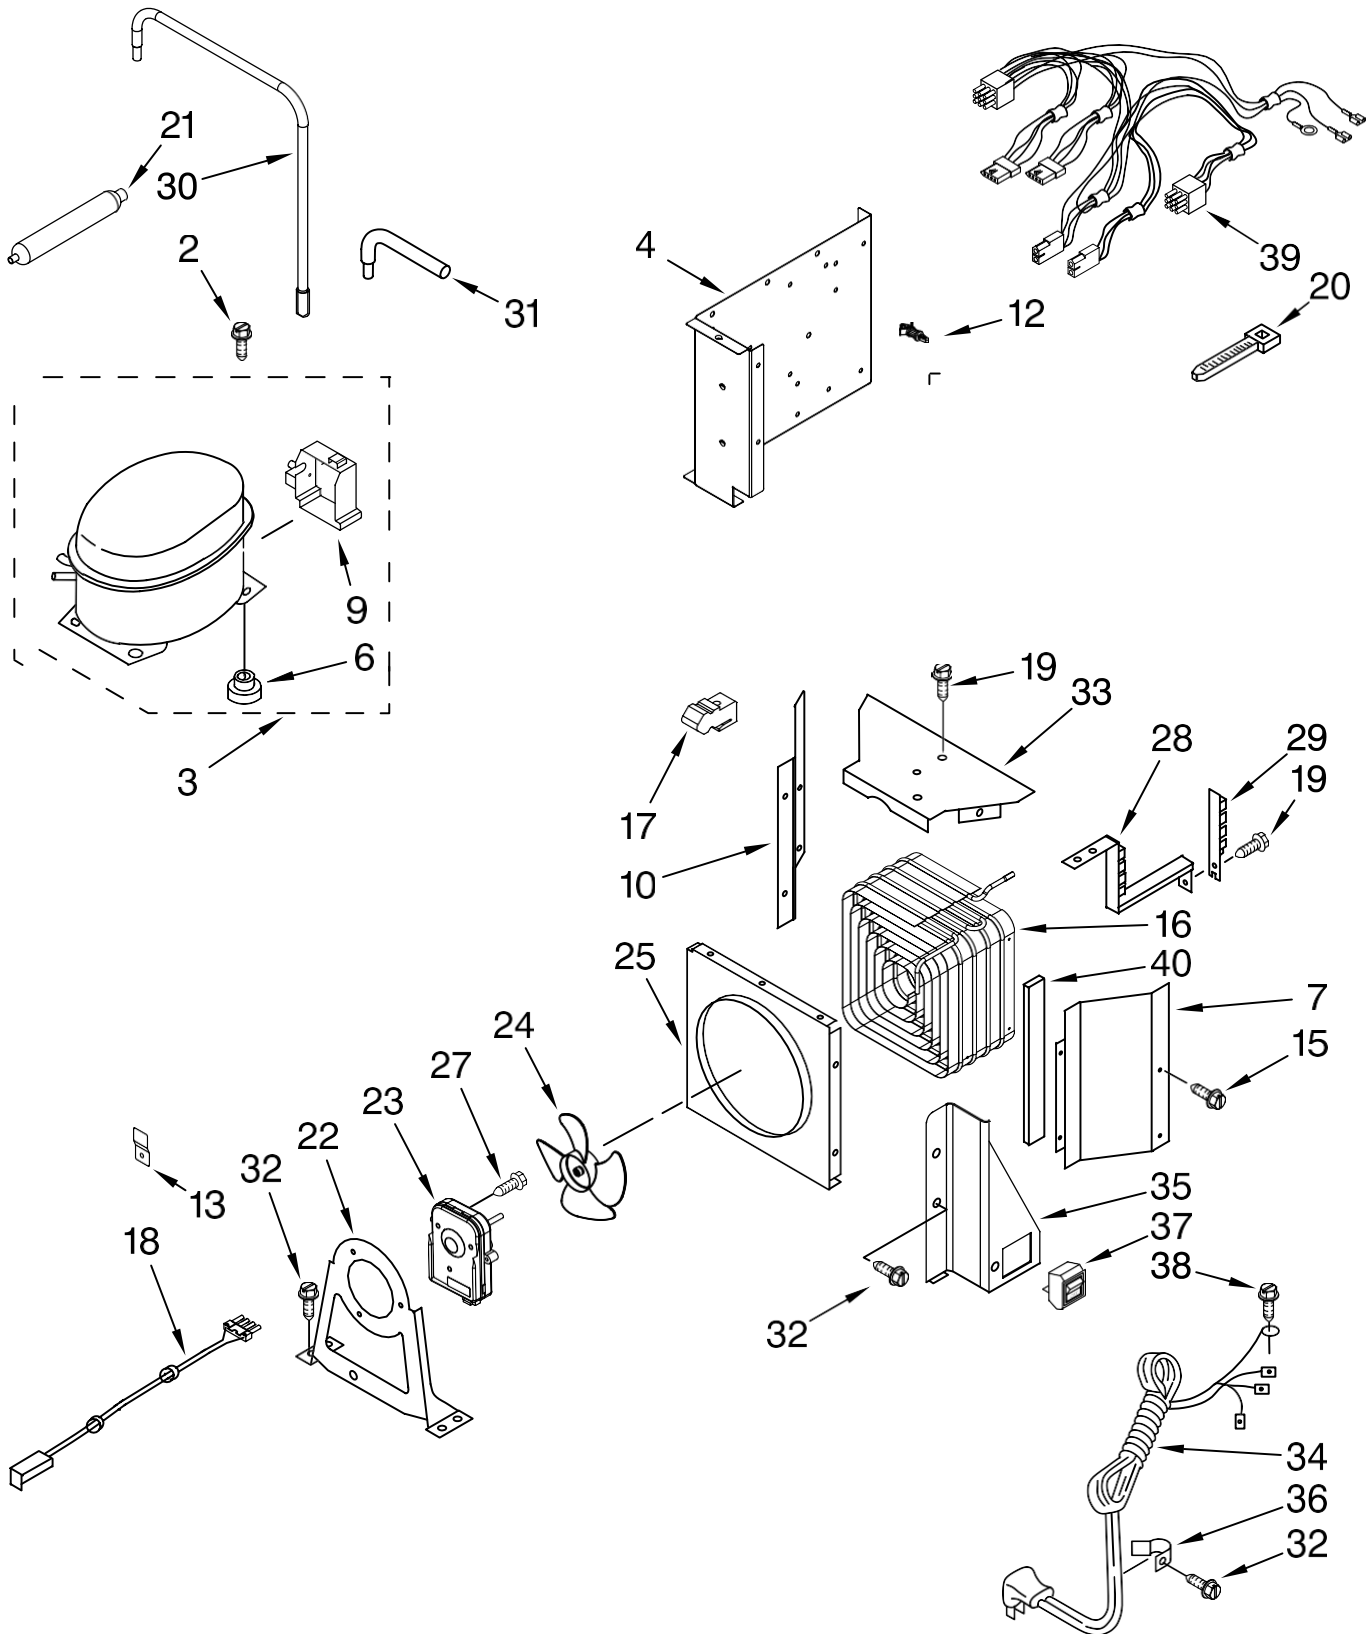

UPPER UNIT PARTS

For Model: EF36LNBSS

(Stainless Steel)

FOR ORDERING INFORMATION REFER TO PARTS PRICE LIST

UPPER UNIT PARTS

For Model: EF36LNBSS

(Stainless Steel)

Illus. No.	Part No.	DESCRIPTION	Illus. No.	Part No.	DESCRIPTION	Illus. No.	Part No.	DESCRIPTION
2	489373	Screw, Compressor Mounting (4)	21	2317982	Drier	Following Parts Not Illustrated and Optional Parts Not Included		
3	2223801	Compressor (Includes Items 6, 9 & 21) (Also Order 876765 Tube Kit)	22	W10136614	Bracket, Fan Motor			
4	2307683	Housing, Control Board	23	2188875	Motor, Fan			
6	1100826	Grommet, Mounting	24	W10139483	Blade, Fan			
7	2309002	Support, Condenser (Right)	25	2003169	Grille, Fan			
9	2215676	Terminal Cover	27	8533993	Screw			
10	2309001	Support, Condenser (Left)	28	2317031	Bracket, Vibration (Condenser)			
12	2203075	Spacer (9)	29	2317030	Arm, Vibration (Condenser)			
13	2256328	Bracket, Inverter Box	30	2307566	Tube, Transition (Condenser/Drier)			
15	1157158	Screw	31	2194319	Tube, Process			
16	2307998	Condenser	32	486194	Screw	978025		Valve, Access (1/4")
17	2309431	Grommet (2)	33	2309000	Cover, Condenser	978026		Valve, Access (5/16")
18	2310207	Wire Assembly (Condenser Fan)	34	2310251	Service Cord	978027		Valve, Access (3/8")
19	489399	Screw	35	2307684	Bracket, Mounting (Power Switch)	978028		Valve, Access (1/2")
20	2155774	Wire Tie	36	549193	Clamp, Cord	978029		Valve, Access (5/8")
			37	2266802	Switch, Power Disconnect	978030		Valve, Access (3/4")
			38	487294	Screw, Ground	876764		Valve, Access (3/16")
			39	W10167496	Wiring Harness, Unit Compartment	REFRIGERANT CHARGE		
			40	2309432	Gasket, Condenser			5.50 oz. (R-134A)

FOR ORDERING INFORMATION REFER TO PARTS PRICE LIST