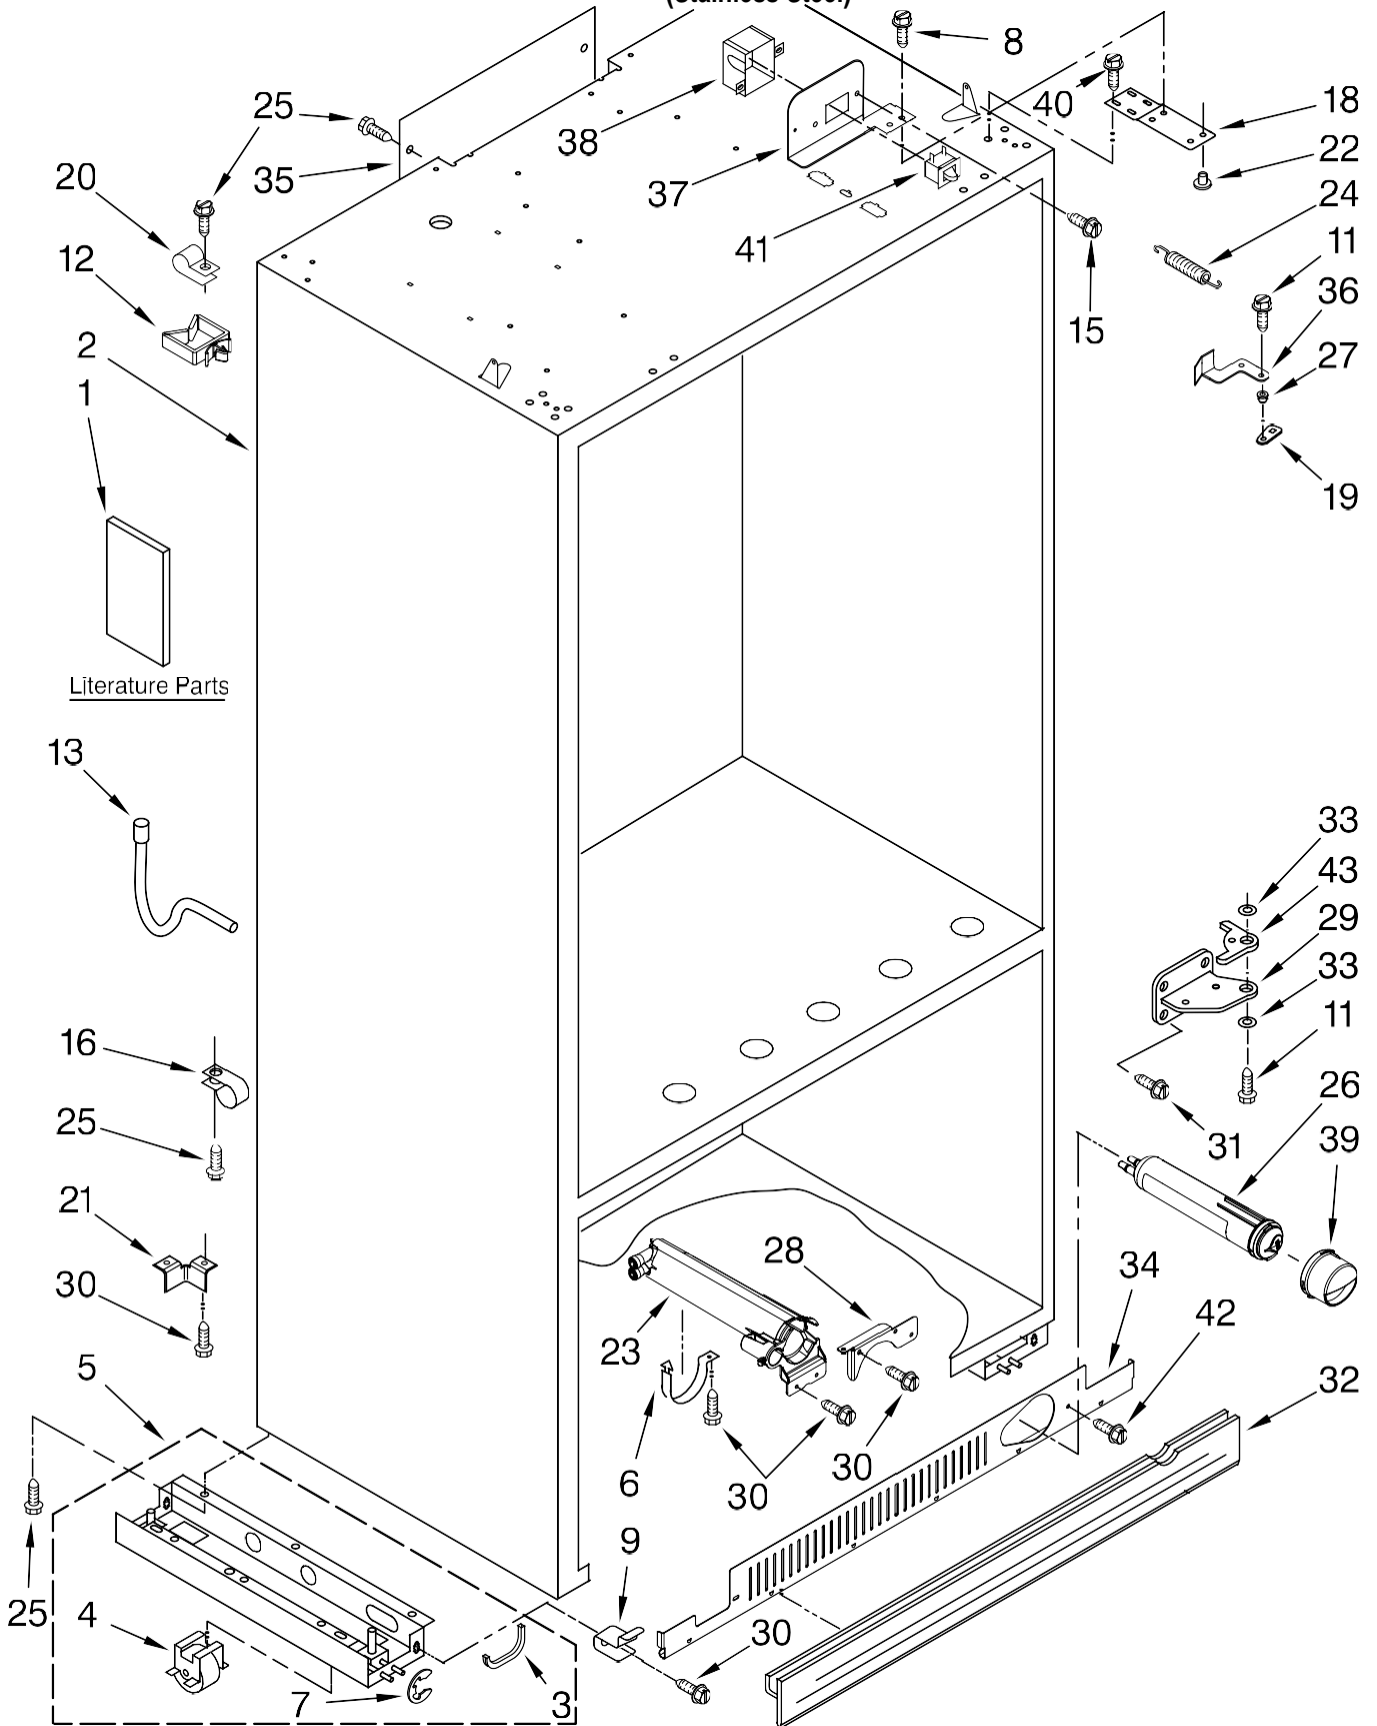

CABINET PARTS

For Model: EF36LNBSS

36" BOTTOM MOUNT
BUILT IN REFRIGERATOR

(Stainless Steel)

Literature Parts

FOR ORDERING INFORMATION REFER TO PARTS PRICE LIST

CABINET PARTS

For Model: EF36LNBSS

FOR ORDERING INFORMATION REFER TO PARTS PRICE LIST

CABINET AND BREAKER TRIM PARTS

For Model: EF36LNBSS

(Stainless Steel)

Illus. No.	Part No.	DESCRIPTION
1		Breaker, Trim (Not Serviced)
2	W10132472	Cabinet Trim, Right Side
3	1163283	Screw
4	2316686	Cabinet Trim, Bottom
5	486194	Screw
6	2314020	Cabinet Trim, Top
8	2005782	Cover, Hinge
9	2005925	Seal-Trim, Side
10	W10132541	Cabinet Trim, Left Side
11	489464	Screw, 8-18 x 1/2
16	W10121451	Nutsert (4)