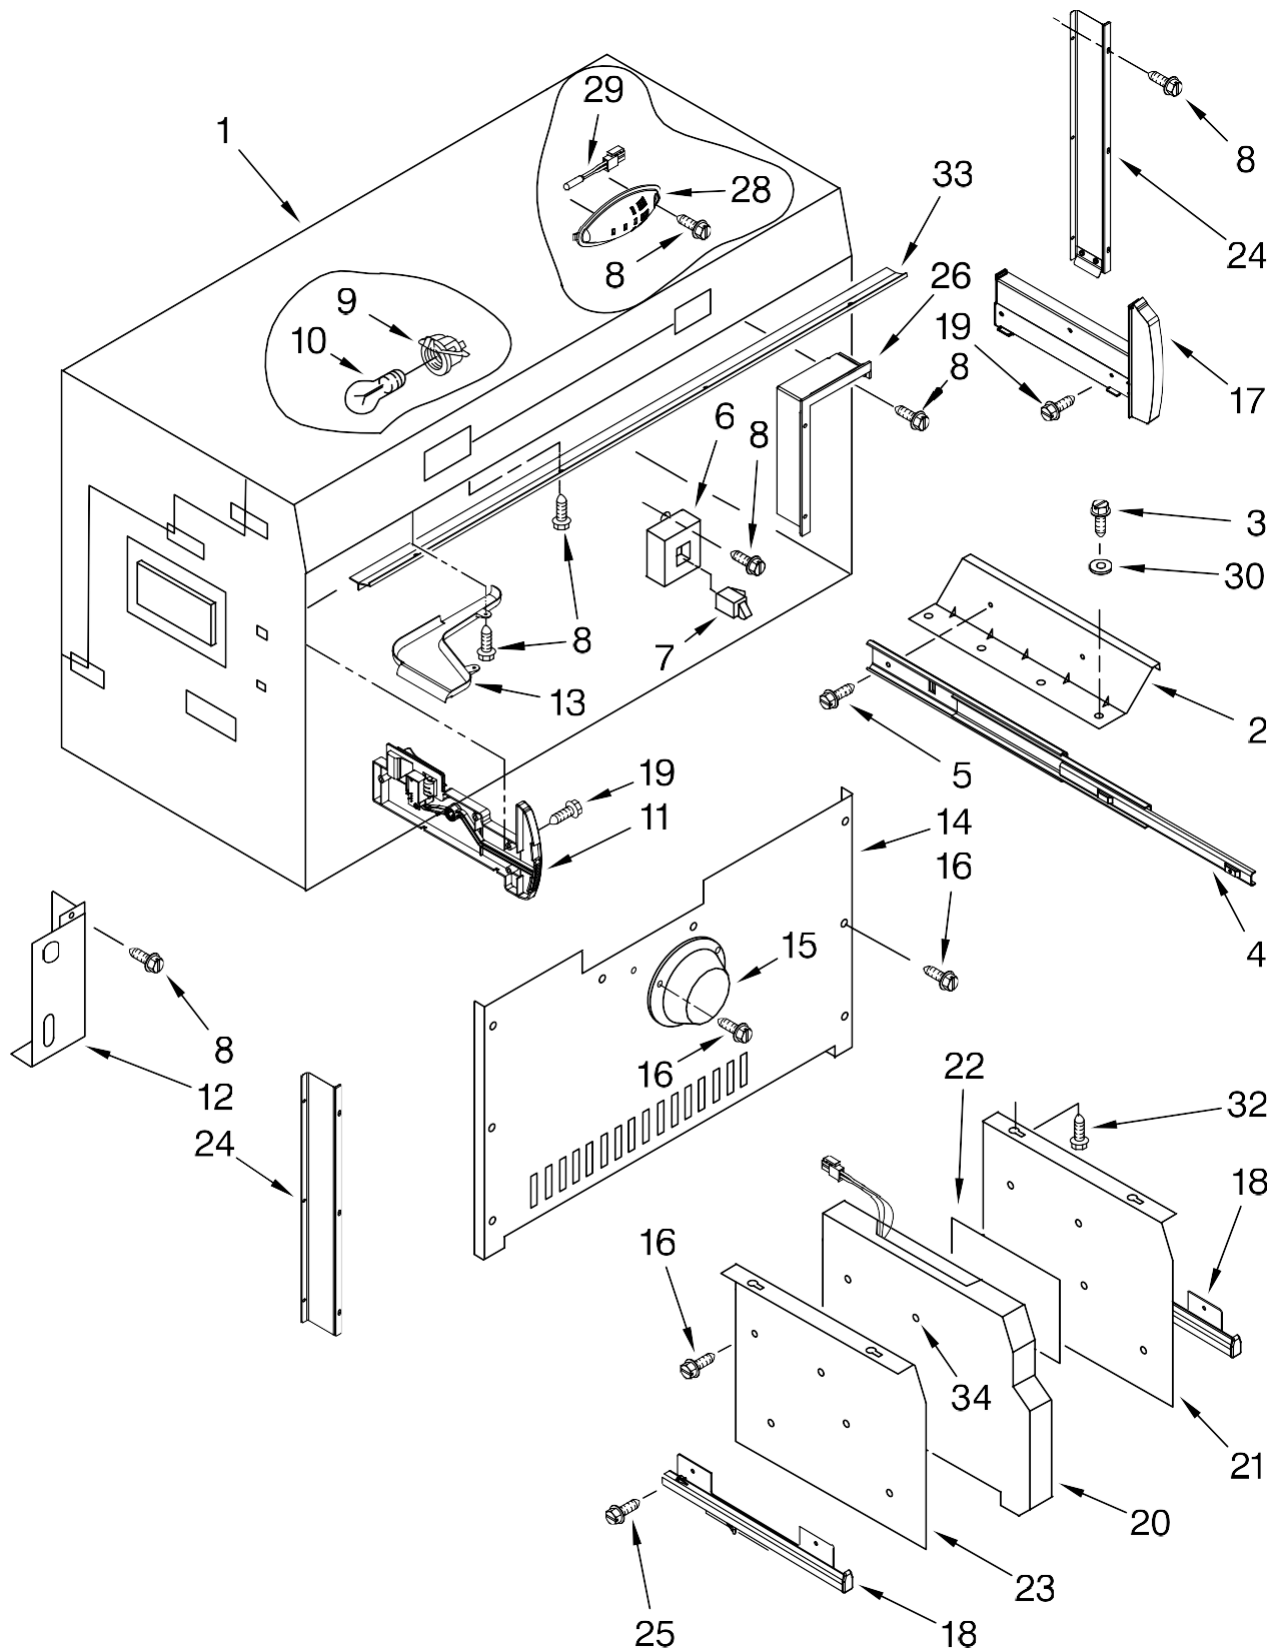

FREEZER LINER PARTS

For Model: EF36LNBSS

(Stainless Steel)

FOR ORDERING INFORMATION REFER TO PARTS PRICE LIST

FREEZER LINER PARTS

For Model: EF36LNBSS

(Stainless Steel)

Illus. No.	Part No.	DESCRIPTION
1		Liner, Freezer (Not Servicable)
2	2306425	Mounting Bracket, Drawer Slide (2)
3	W10071460	Screw
4	2320616	Drawer Slide, Freezer Basket (2)
5	W10061370	Screw
6	2314022	Cover, Light Switch
7	1118894	Switch, Rocker
8	486194	Screw
9	2223857	Socket, Light
10	2309101	Bulb, Light
11	2268299	Switch Assembly, Icemaker (Includes Emitter)
12	2306187	Cover, Wiring (Icemaker)
13	2317006	Duct, Air Flow (Icemaker)
14	2268380	Cover, Evaporator
15	2317829	Cover, Evaporator Fan
16	487539	Screw
17	2306106	Spacer, Drawer (Right Side)
18		Slide, Freezer Bin
	2306117	Left (2)
	2306116	Right (2)
19	488163	Screw
20	2317925	Divider, Freezer Bins (Includes Receiver)
21	2306104	Support, Slide (Right)
22	2317927	Shield
23	2306105	Support, Slide (Left)
24		Bracket, Evaporator Cover
	2320512	Left Side
	2327339	Right Side
25	488163	Screw
26	W10121940	Bracket, Air Return
28	2317105	Cover, Thermistor
29	2188820	Thermistor
30	W10075920	Washer
32	8533928	Screw
33	W10135431	Air Deflector Asy
34	2198643	Lens, Receiver

FOR ORDERING INFORMATION REFER TO PARTS PRICE LIST