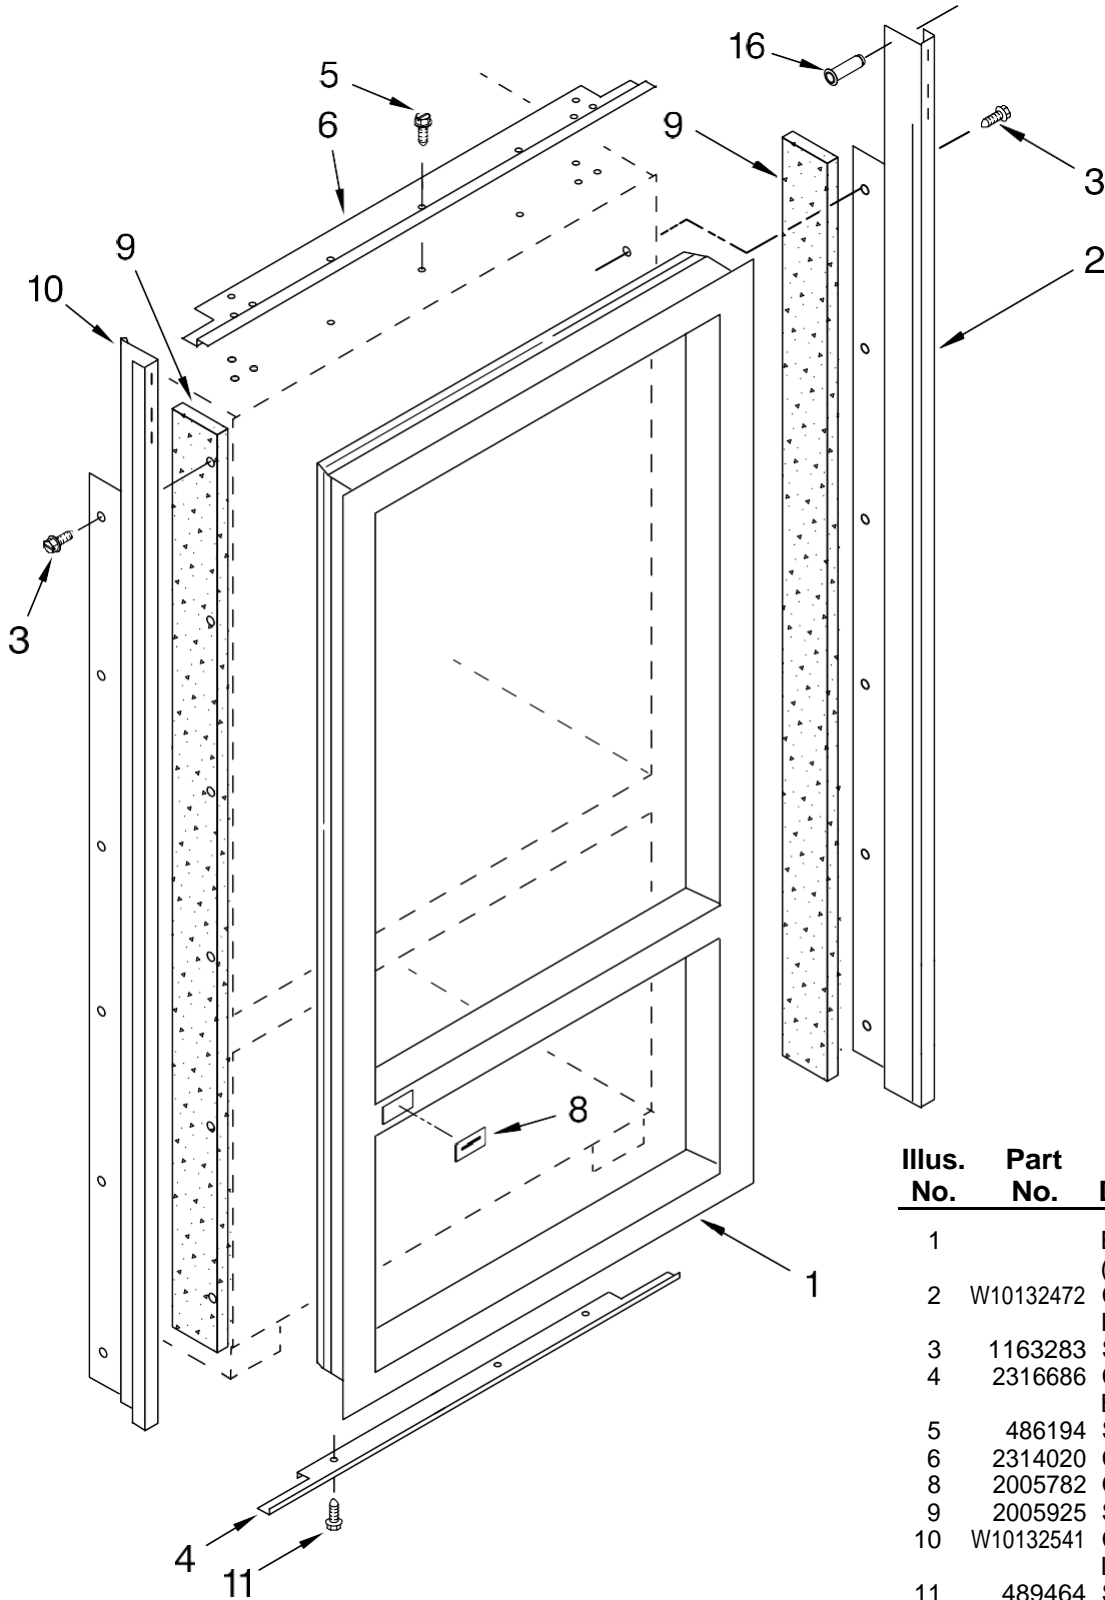

CABINET PARTS

For Model: EF36LNBSS

36" BOTTOM MOUNT
BUILT IN REFRIGERATOR

(Stainless Steel)

Literature Parts

FOR ORDERING INFORMATION REFER TO PARTS PRICE LIST

CABINET PARTS

For Model: EF36LNBSS

FOR ORDERING INFORMATION REFER TO PARTS PRICE LIST

CABINET AND BREAKER TRIM PARTS

For Model: EF36LNBSS

(Stainless Steel)

Illus. No.	Part No.	DESCRIPTION
1		Breaker, Trim (Not Serviced)
2	W10132472	Cabinet Trim, Right Side
3	1163283	Screw
4	2316686	Cabinet Trim, Bottom
5	486194	Screw
6	2314020	Cabinet Trim, Top
8	2005782	Cover, Hinge
9	2005925	Seal-Trim, Side
10	W10132541	Cabinet Trim, Left Side
11	489464	Screw, 8-18 x 1/2
16	W10121451	Nutsert (4)