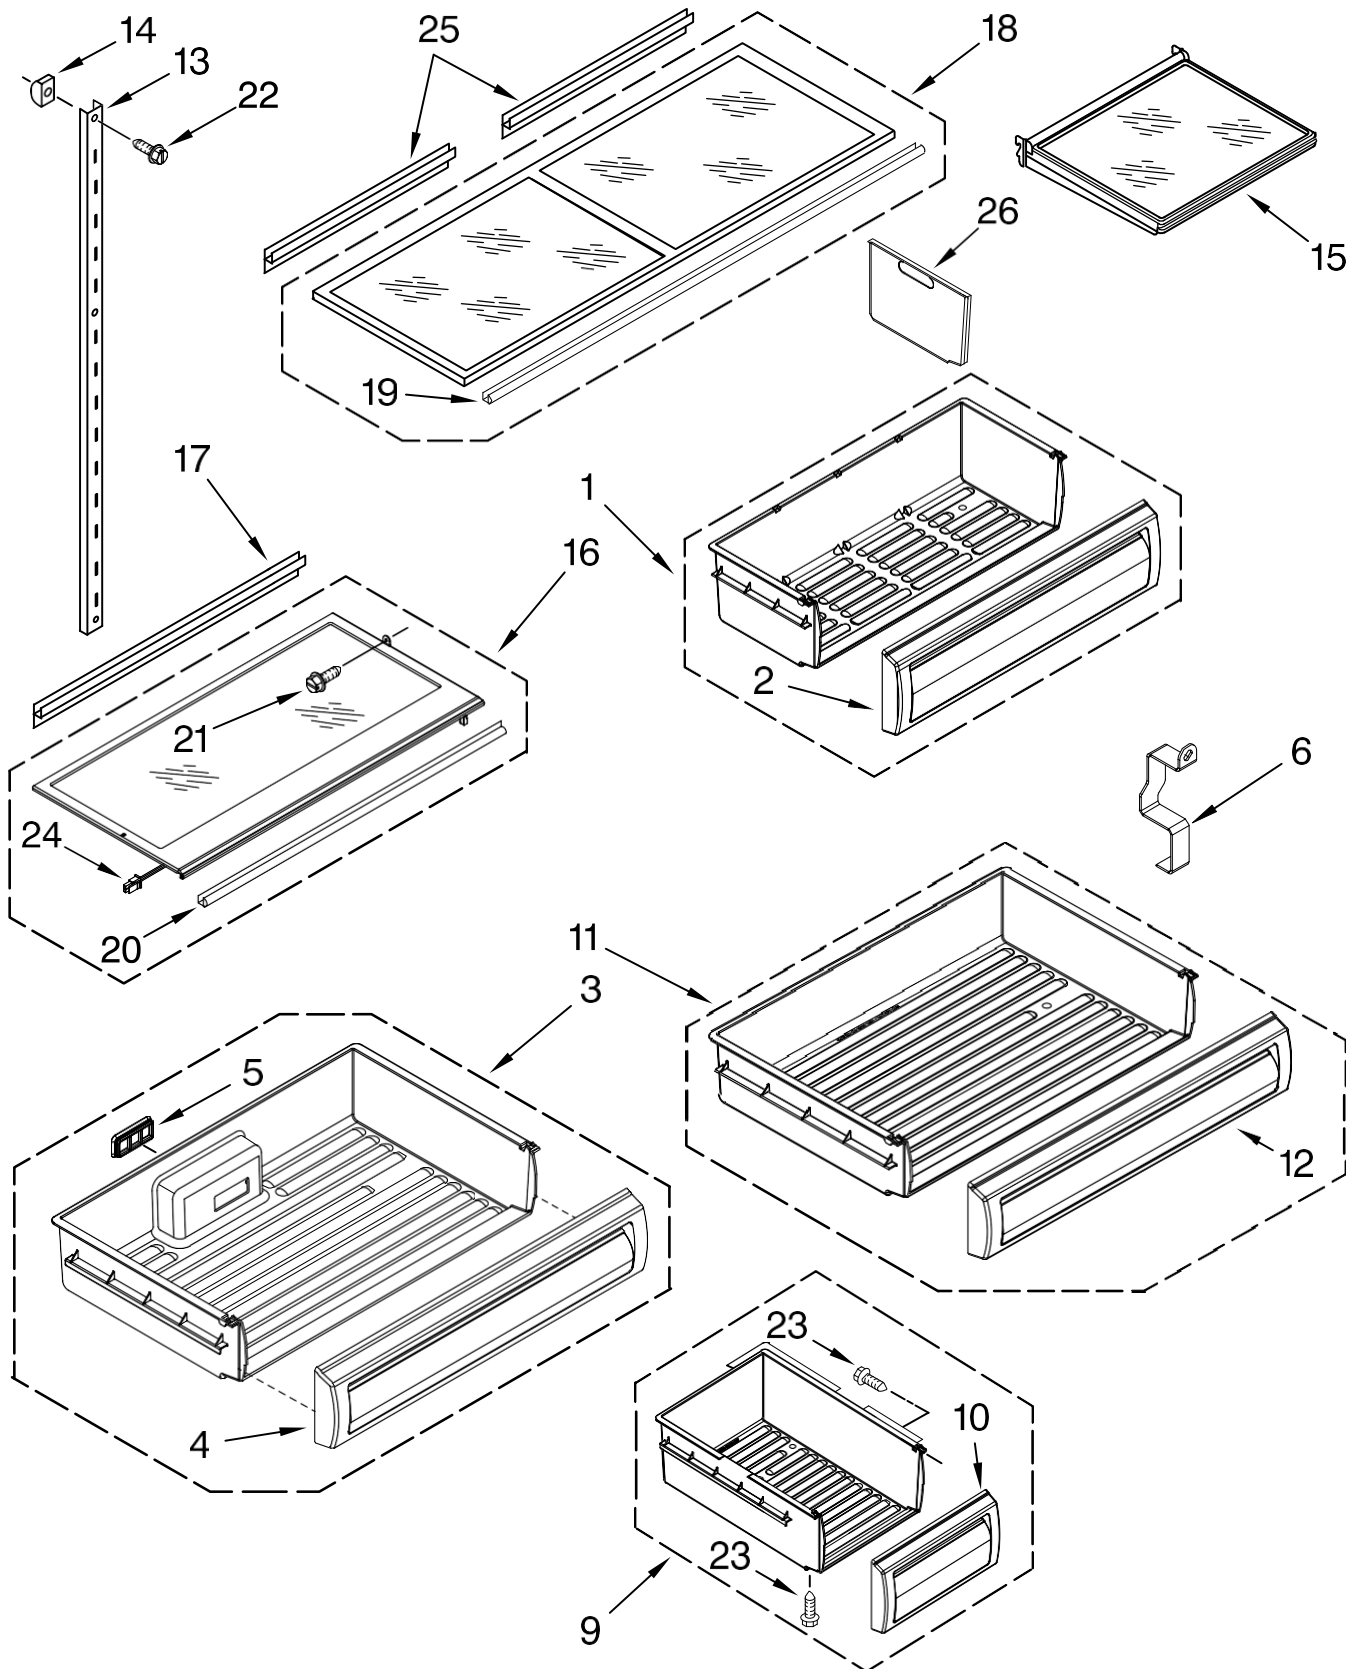

SHELF PARTS

For Model: EF36LNBSS

(Stainless Steel)

FOR ORDERING INFORMATION REFER TO PARTS PRICE LIST

SHELF PARTS

For Model: EF36LNBSS

(Stainless Steel)

Illus. No.	Part No.	DESCRIPTION
1	2256375	Crisper Pan Assembly (Includes # 2)
2	2256374	Front, Crisper Pan
3	2268397	Deli Pan Assembly (Incl. #4 & 5)
4	2257548	Front, Deli Pan
5	2307810	Duct, Deli Pan
6		Clip, Bin
	2327394	Left
	2327393	Right
9	2306174	Ice Pan Assembly (Includes # 10)
10	2306175	Front, Ice Pan
11	2327512	Freezer Pan Assembly (Includes # 12)
12	2268383	Front, Freezer Pan
13	2327314	Ladder, Shelf (4)
14	520965	Support, Ladder
15	W10168924	Shelf (4)
16	W10168916	Cover, Deli Bin
	2327413	Insulation, Deli
17	2309399	Gasket, Rear
18	W10168935	Cover, Crisper
19	2309397	Gasket, Front (Crisper Cover)
20	2309397	Gasket, Front (Deli Cover)
21	8281251	Screw
22	2006475	Screw
23	488886	Screw, 8-18 x 1/2
24	2309393	Light Assy, (Deli)
25	2309398	Gasket, Rear
26	2256474	Divider, (Crisper Pan)

FOR ORDERING INFORMATION REFER TO PARTS PRICE LIST