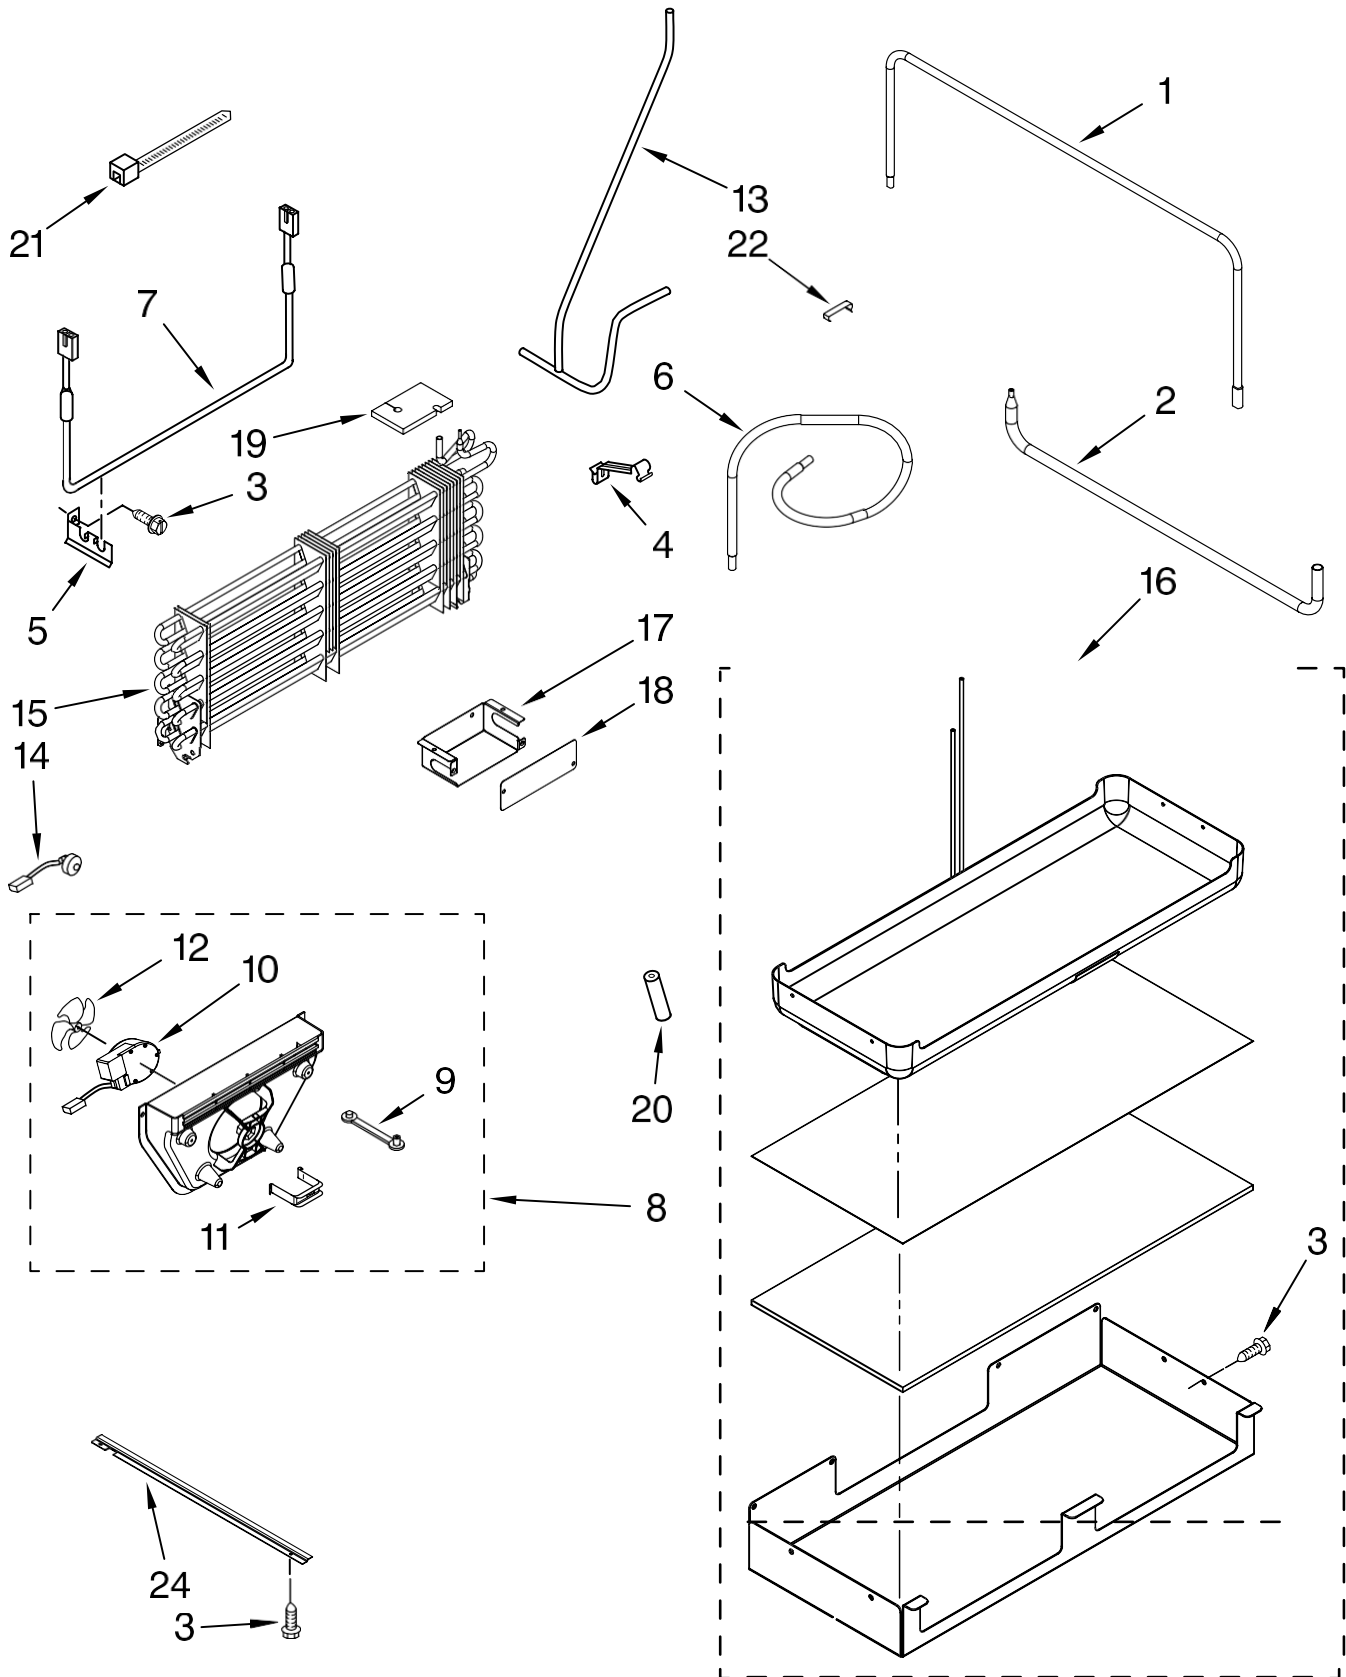

LOWER UNIT AND TUBE PARTS

For Model: EF36LNBSS

(Stainless Steel)

FOR ORDERING INFORMATION REFER TO PARTS PRICE LIST

LOWER UNIT AND TUBE PARTS

For Model: EF36LNBSS

(Stainless Steel)

Illus. No.	Part No.	DESCRIPTION
1	2309072	Tube, Transition (Condenser)
2	2309070	Tube, Transition (Drier/Restrictor)
3	486194	Screw
4	2307944	Clip
5	2307945	Bracket, Mounting
6	2309076	Tube, Suction
7	2268393	Heater, Defrost
8	2306178	Scroll Assembly
9	2223986	Grommet, Motor
10	2259385	Motor, Fan
11	2223733	Retainer, Fan Motor
12	2169142	Blade, Fan
13	W10121368	Tube, Discharge
14	W10139165	Harness, Bi-Metal
15	2268391	Evaporator
16	2320615	Drain Pan Asy
17	W10151288	Cover, Wiring
18	W10153595	Cover, Box
19	2306180	Block, Evaporator
20	2215648	Damper, Heater
21	2155774	Wire Tie
22	2317920	Clip, Heater
24	2320554	Bracket, Drain Pan