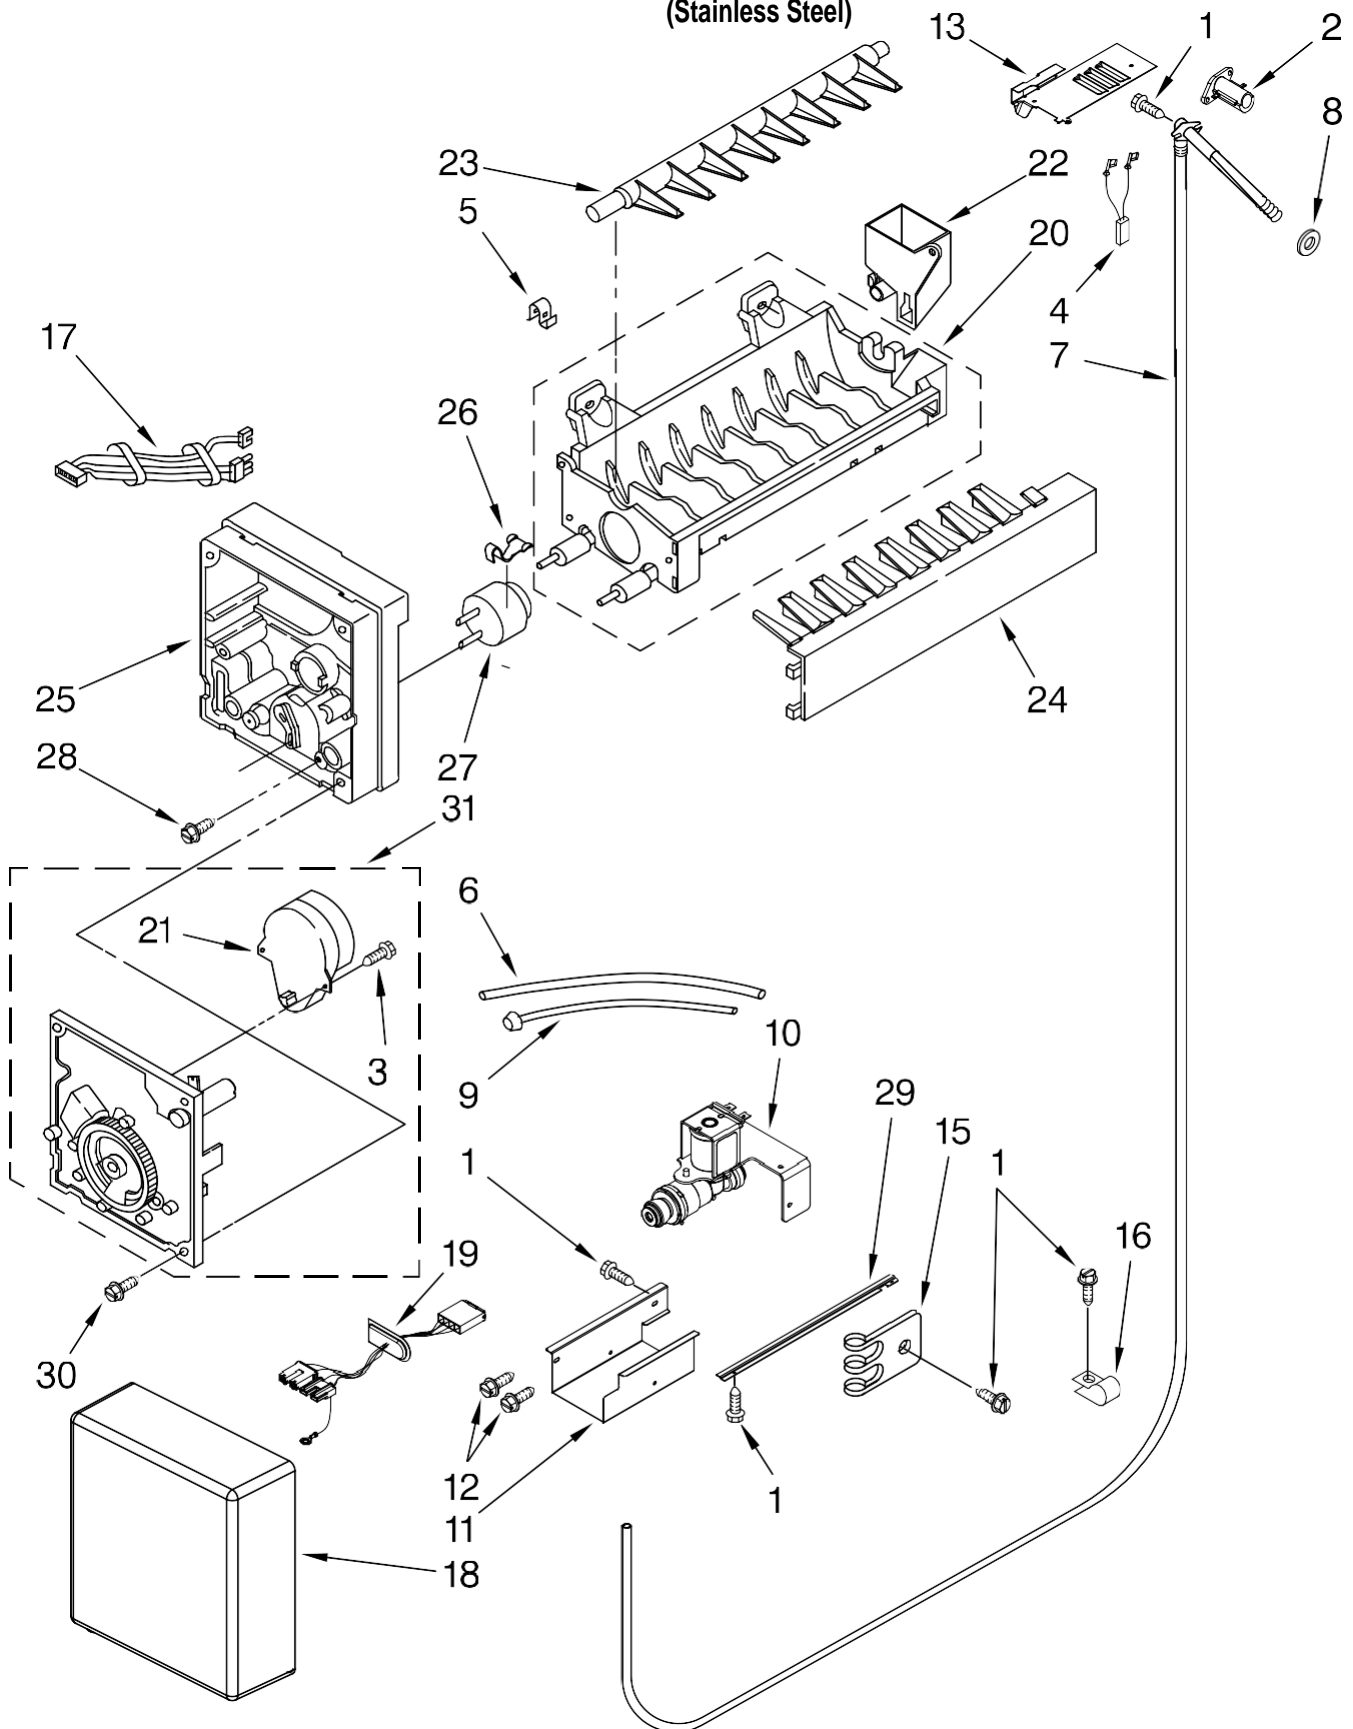

ICEMAKER PARTS

For Model: EF36LNBSS

(Stainless Steel)

FOR ORDERING INFORMATION REFER TO PARTS PRICE LIST

ICEMAKER PARTS

For Model: EF36LNBSS

(Stainless Steel)

Illus. No.	Part No.	DESCRIPTION
1	486194	Screw
2	2221240	Heater, Fill Tube
3	489136	Screw (2)
4	2310108	Jumper, Heater Fill Tube
5	628379	Clip, Fuse
6	2325170	Tube, Filter Inlet
7	2317847	Tube Assembly, Water Inlet
8	1106508	Seal Gasket
9	2317912	Tube, Filter Outlet
10	2307650	Valve, Solenoid
11	W10129653	Shield, Valve
12	489464	Screw
13	2221231	Heat Shield
15	489348	Clamp, Valve
16	488946	Clamp, Tubing
17	2310136	Wire Harness, Icemaker
18	2257538	Cover
19	W10139195	Wire Assembly (Water Valve)
20	W10122527	Mold & Heater (Also Order 542638 Silicone Grease)
21	626683	Motor
22	628356	Cup, Water Fill
23	627843	Ejector
24	2182124	Ice Stripper
25	2195914	Support
26	2315522	Retainer, Thermostat (2)
27	627985	Thermostat (Also Order 542639 Cement Alumilastic)
28	8533917	Screw
29	2320559	Support, Valve
30	489276	Screw
31	626691	Module Assembly (Includes 3 & 21)
100	2316895	Complete Icemaker Assembly

Following Parts Not Illustrated
(Optional Parts Only)

8537055 Cleaner,
Stainless Steel