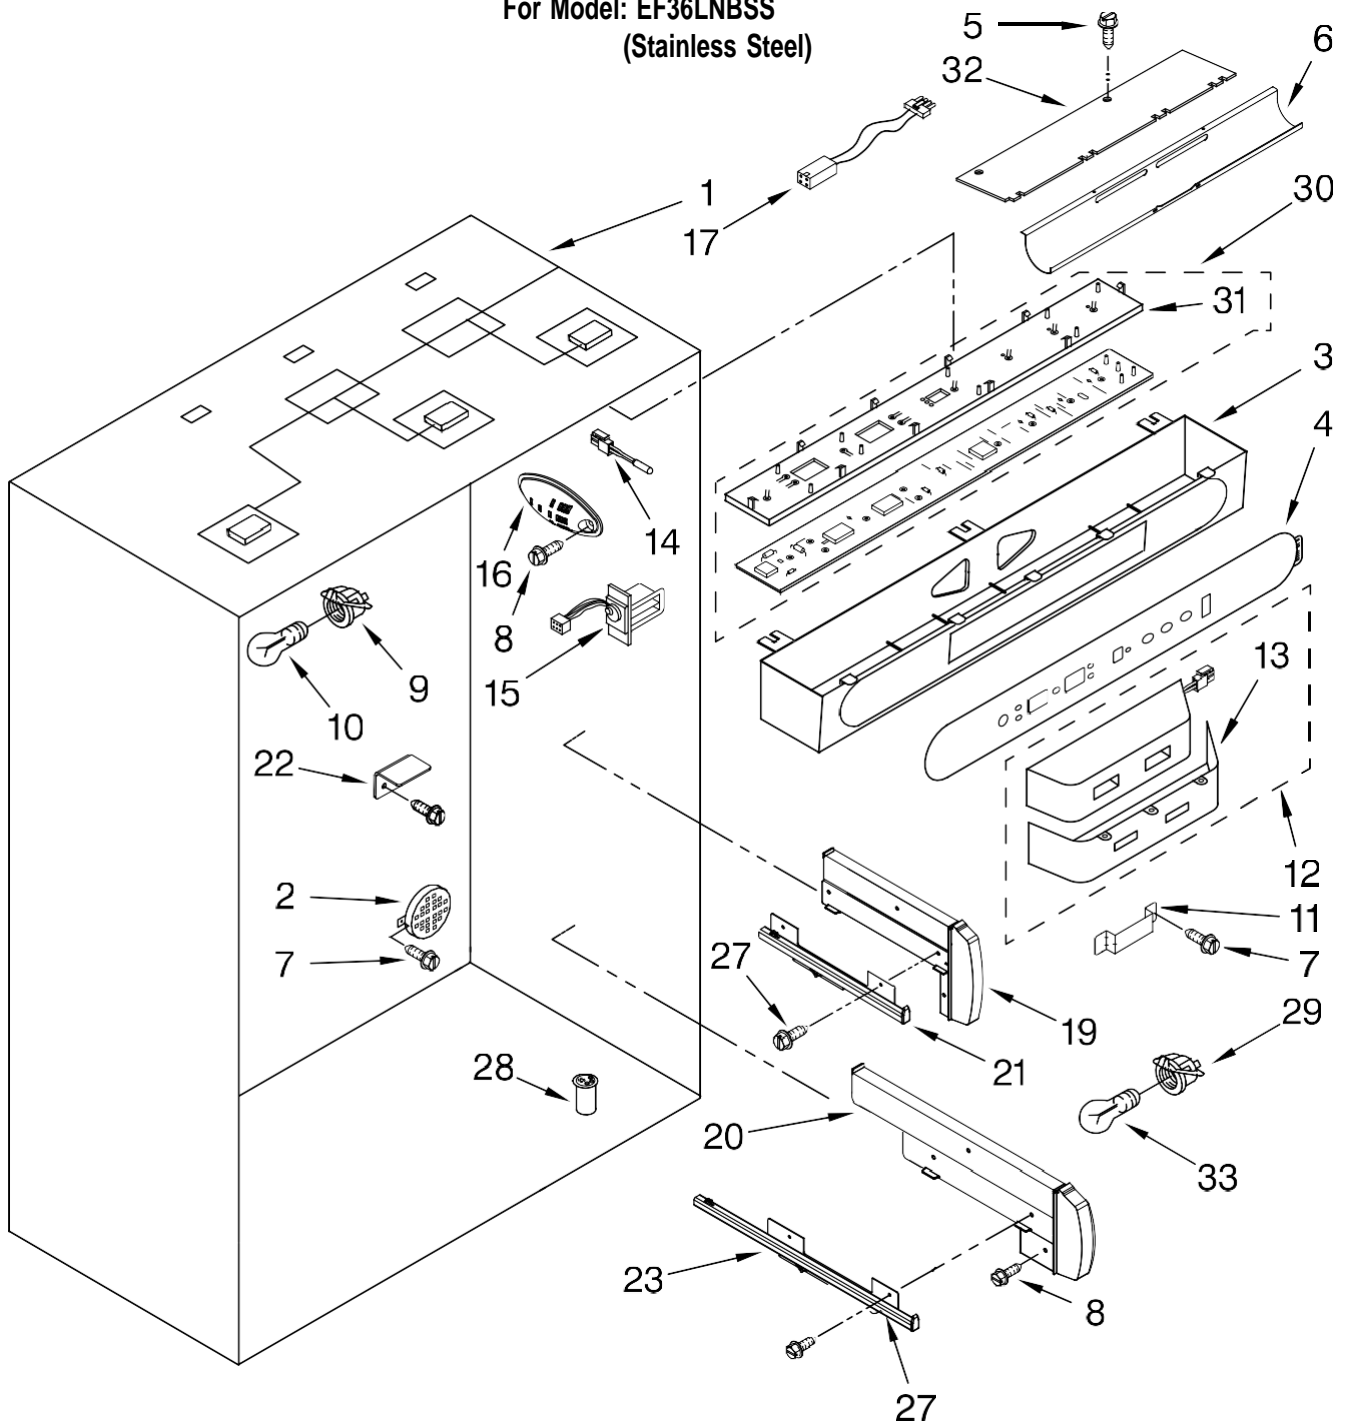

REFRIGERATOR LINER PARTS

For Model: EF36LNBSS
(Stainless Steel)

FOR ORDERING INFORMATION REFER TO PARTS PRICE LIST

REFRIGERATOR LINER PARTS

For Model: EF36LNBSS

(Stainless Steel)

Illus. No.	Part No.	DESCRIPTION
1		Liner, Refrigerator (Not Servicable)
2	2317004	Cover, Air Return (2)
3	2302774	Control Box
4	W10168978	Overlay
5	489006	Screw
6	2302715	Shield, Light
7	487539	Screw, 8-15 x 1/2
8	488163	Screw
9	2223857	Socket, Light (3)
10	2326255	Bulb, Light (3)
11	2317917	Clip, Diffuser Cover
12	2320523	Diffuser Assembly
13	2320519	Cover, Diffuser
14	2188820	Thermistor
15	2221296	Air Baffle Assy
16	2317105	Cover, Thermistor
17	2310197	Harness, Wire
19		Spacer, Crisper
	2309411	Left
	2309410	Right
20		Spacer, Deli
	2268411	Left
	2268412	Right
21		Slide, Crisper Pan
	2302952	Left (2)
	2302953	Right (2)
22	2302788	Support, Crisper Cover
23		Slide, Deli Pan
	2302956	Left (2)
	2302957	Right (2)
27	8533929	Screw
28	2171931	Valve, Tube-Body
29	2162085	Socket, Light
30	W10165120	UI Assembly
31	2215670	Insert
32	2221121	Support
33	2255743	Bulb, Light