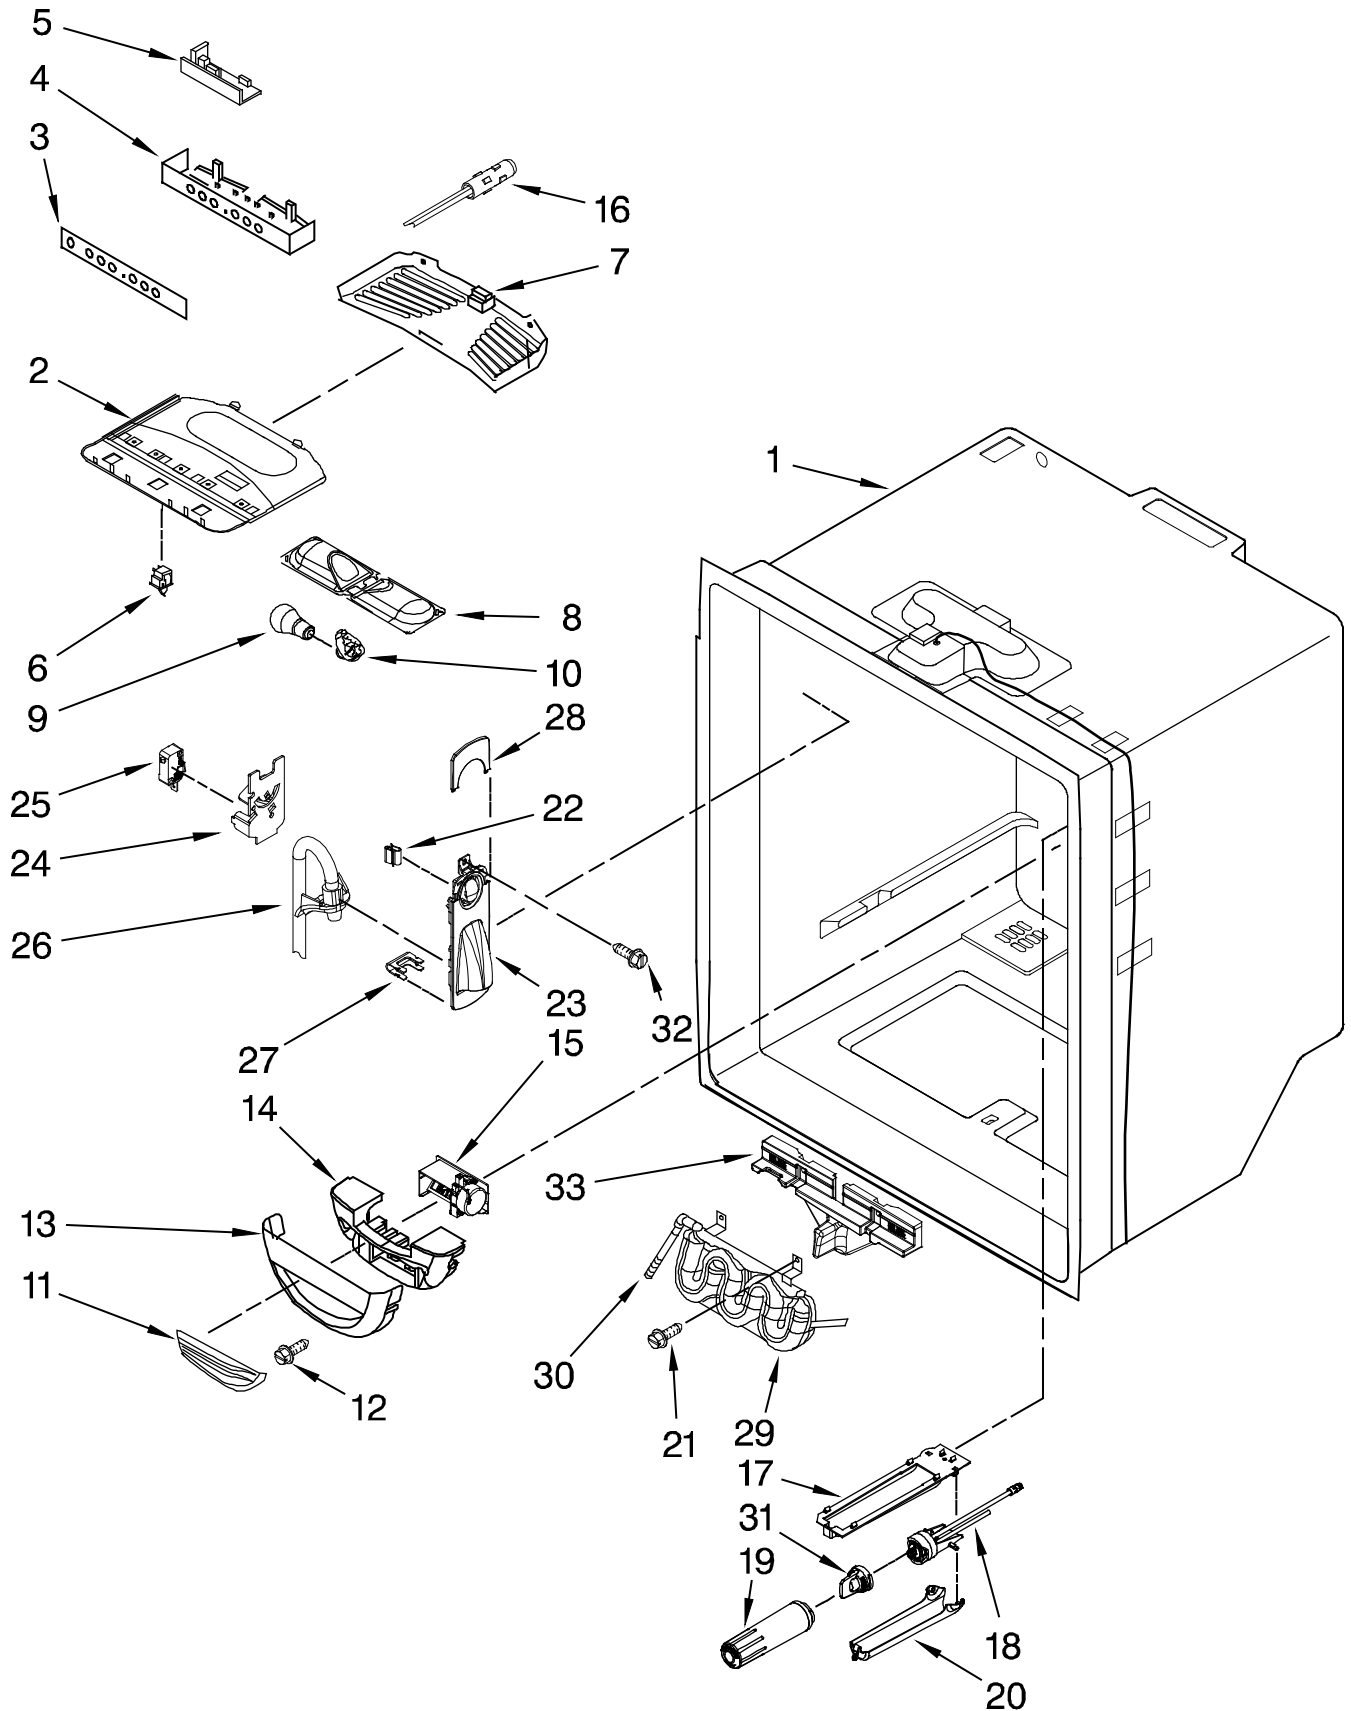

EF36BNNFSS - Refrigerator Liner

EF36BNNFSS - Refrigerator Liner Parts

Item	Dacor #	Whirlpool #	Description
1	N/A	N/A	Liner (Not Serviceable)
2	102681	67004078	Module, Light
3	106108	W10216821	Keyboard
4	106304	W10185585	Module, Control
5	106689	W10207861	Board, Control
6	102680	C3680310	Switch, Light (2)
7	102682	67003897	Cover, Light
8	102688	67003901	Housing, Light
9	106276	A0282812	Bulb, Light (2)
10	102697	Y12570701	Socket, Light (2)
11	102686	67003900	Insert, Damper Cover
12	102687	67006602	Screw
13	102685	67003899	Cover, Damper
14	102693	67006604	Insulation
15	102692	W10127429	Control, Damper
16	102701	12002355	Thermistor
17	102664	67001668	Plate
18	102665	67006524	Head, Water Filter
19	106690	W10181835	Filter, Water
20	102667	12568001	Cover, Filter
21	102715	67006415	Screw (2)
22	102669	B8390302	Clip, Facade (2)
23	106691	12706909SP	Facade, Disp.
24	106692	12707303SP	Plate, Switch
25	102672	12575501	Switch, Limit
26	102673	67003728	Guide, Waterline
27	102674	67002816	Clip, Waterline
28	102675	67006909	Facade, Disp. (Top)
29	106291	W10153959	Tank, Water
30	102677	61006182	Union
31	106257	61003146	Plug, Bypass
32	102679	67006400	Screw
33	106295	W10163893	Insulation, Water Tank