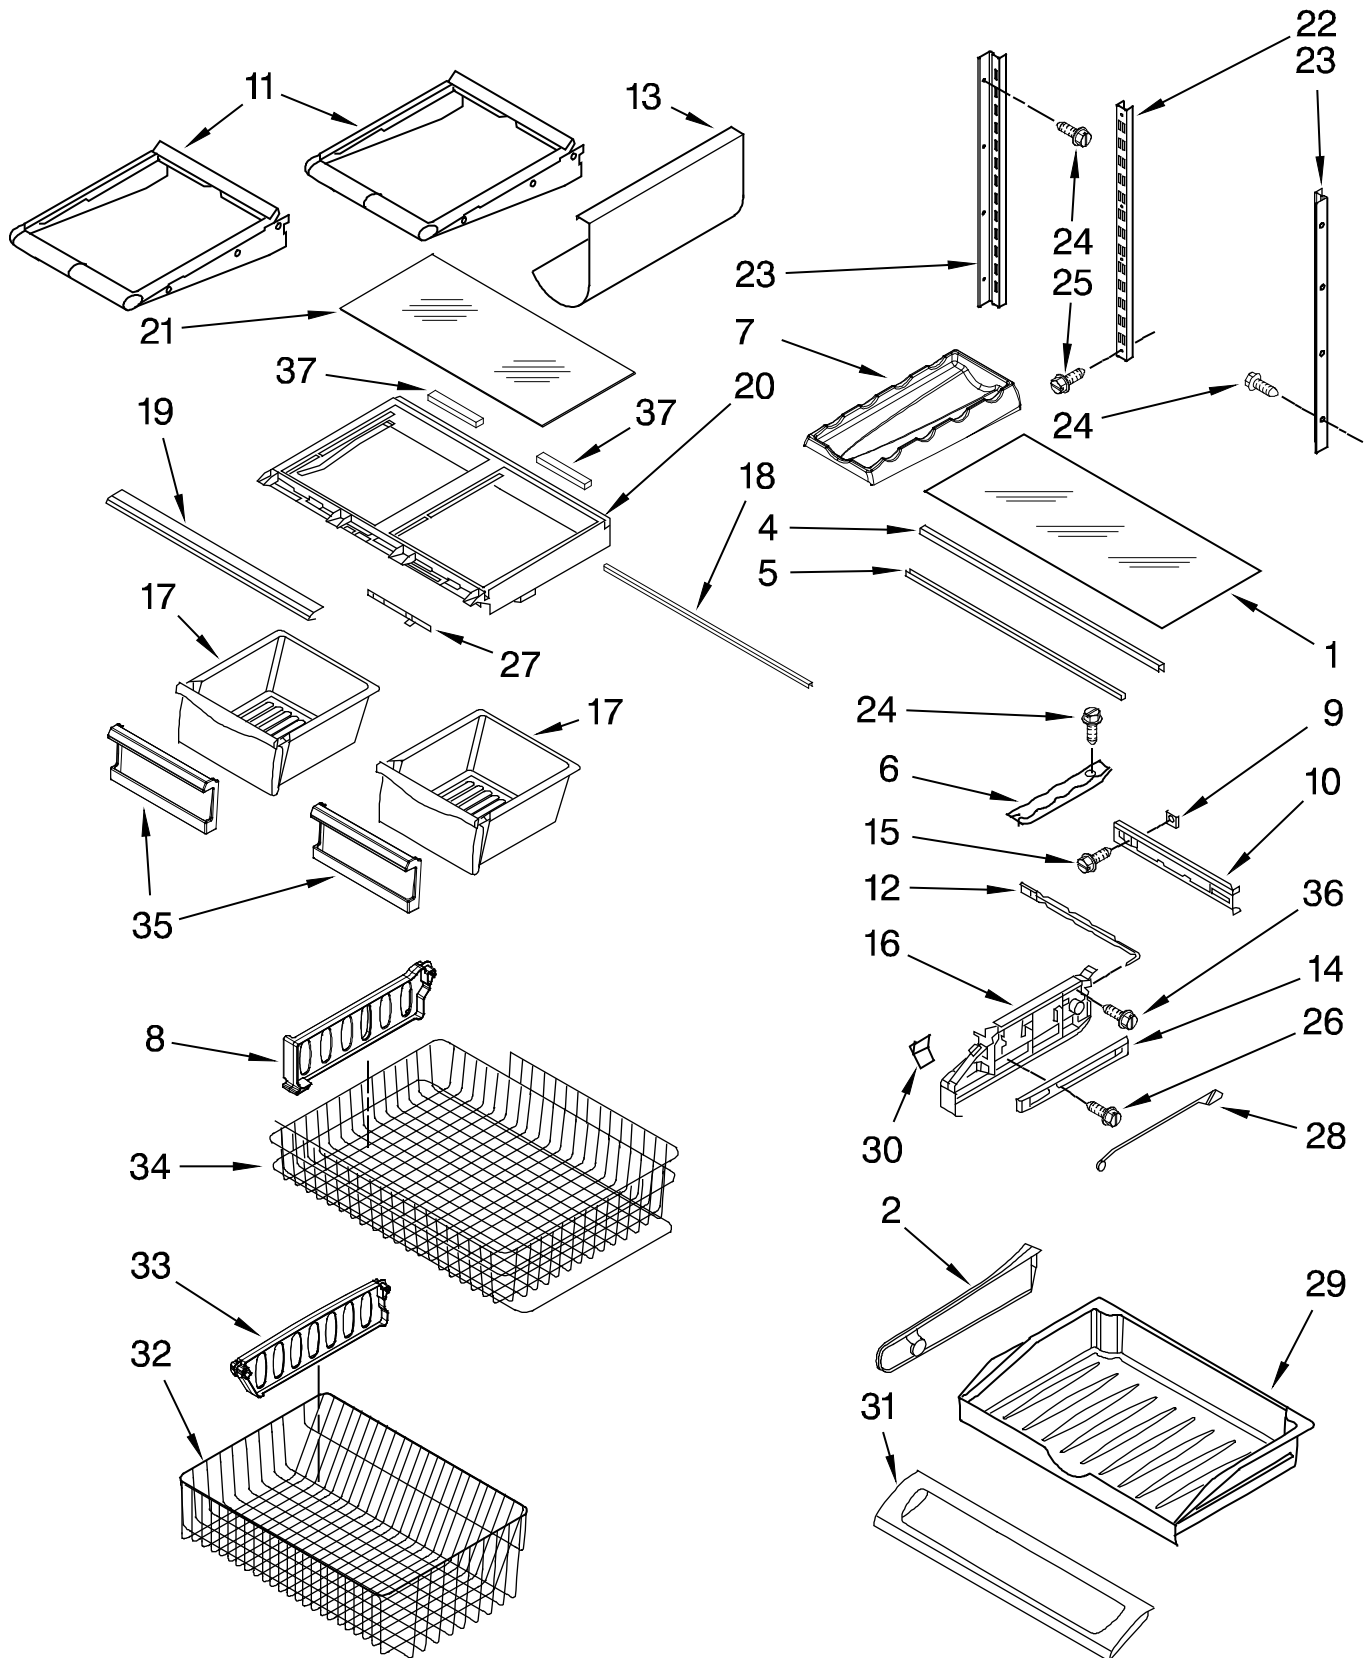

EF36BNNFSS - Shelf

EF36BNNFSS - Shelf Parts

Item	Dacor #	Whirlpool #	Description
1	102711	67002332	Glass, Pantry
2	102766	67002321	Divider, Pantry Drawer
4	102712	67006010	Extra, Glass Support (2)
5	102716	67002330	Brace, Pantry (2)
6	102717	67001719	Track, Pantry
7	102706	67001656	Trivet, Wine
8	106712	W10171557	Divider, Upper Basket
9	102720	67002329	Gasket, Pantry
10	102719	67005625	Housing, Control
11	106713	12463911	Shelf, Glide (4)
12	102721	67003793	Slide, Temperature
13	102705	10448903	Rack, Bottle
14	106270	67007026	Glide, Drawer (2)
15	102679	67006400	Screw
16	102713	67005862	Endcap, Pantry, Left
16	102714	67006912	Endcap, Pantry, Right
17	102708	67002659	Pan, Crisper (2)
18	102710	67002488	Brace, Crisper
19	102709	67006911	Trim, Crisper
20	103547	67006185	Frame, Crisper
21	103546	67006655	Glass, Crisper Cover
22	102742	67001073	Ladder, Center
23	102743	67002489	Ladder, Side
24	102679	67006400	Screw (6)
25	102744	67006360	Screw (2)
26	102623	67006287	Screw (4)
27	102707	67005864	Slide, Humidity Control
28	102725	67003794	Rod, Temperature Control
29	102726	67003530	Drawer, Pantry
30	102724	67003791	Knob, Temperature Control
31	700827	67005899	Door, Pantry Drawer
32	106714	W10150040	Basket, Freezer (Lower)
33	106715	W10150061	Divider, Lower Basket
34	106716	W10188805	Basket, Freezer (Upper)
35	103548	67005909	Front, Crisper Pan
36	102715	67006415	Screw (4)
37	106302	W10177506	Gasket