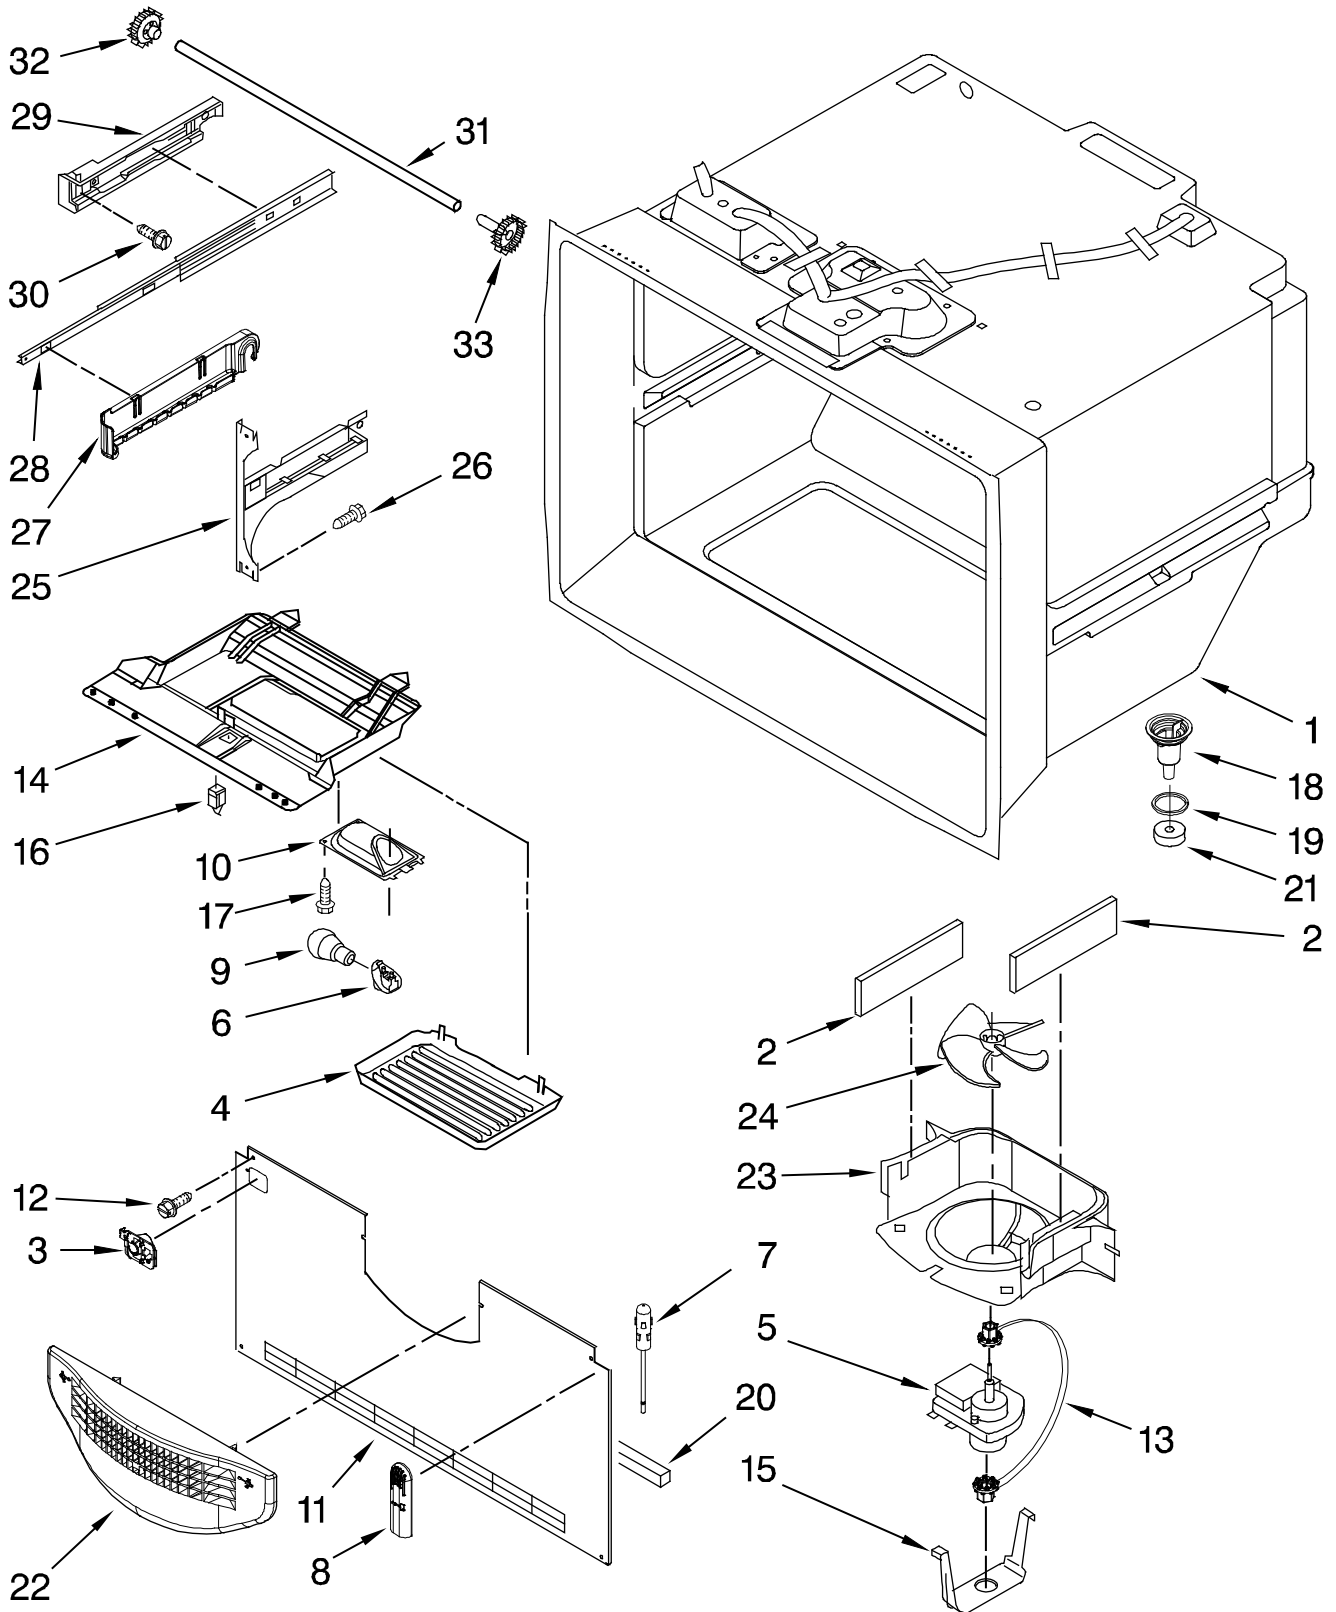

EF36BNNFSS - Freezer Liner

EF36BNNFSS - Freezer Liner Parts

Item	Dacor #	Whirlpool #	Description
1	N/A	N/A	Liner (Not Serviceable)
2	102781	67001291	Gasket, Foam
3	106261	67005874	Guide, Fill Tube
4	102694	67003905	Cover, Light
5	106682	W10199049	Motor, Evaporator
6	102697	Y12570701	Socket, Light
7	102701	12002355	Thermistor
8	102789	67003924	Cover, Thermistor
9	106276	A0282812	Bulb, Light
10	102696	67001035	Housing, Light
11	102763	67005873	Cover, Evaporator
12	102767	67006425	Screw (4)
13	106683	W10150583	Grommet
14	102695	67003906	Housing, Light
15	106684	4344219	Clip, Evap Motor
16	102699	67005653	Switch, Light
17	102700	67006530	Screw
18	102729	D7753903	Funnel, Drain
19	102728	M0500703	Seal
20	102764	67002492	Gasket, Bottom
21	102727	B8381501	Gasket
22	106301	W10175909	Grille, Fz Air
23	106298	W10167023	Shroud, Evap Fan
24	103865	2169142	Blade, Fan (Evaporator)
25	106277	W10119064	Bracket, Door Left
25	106278	W10119295	Bracket, Door Right
26	102738	67006473	Screw (8)
27	106685	12846703	Cradle, Basket Left
27	106686	12846704	Cradle, Basket Right
28	106303	W10180420	Slide, Drawer (2)
29	106687	12846608	Adapter, Slide Left
29	106688	12846607	Adapter, Slide Right
30	102730	67006406	Screw (6)
31	102747	67004017	Shaft
32	106254	12002497	Gear (Left, Includes Item 33)
33	106254	12002497	Gear (Right, Includes Item 32)
-	106262	67006095	Harness, Fz Module (Not Shown)