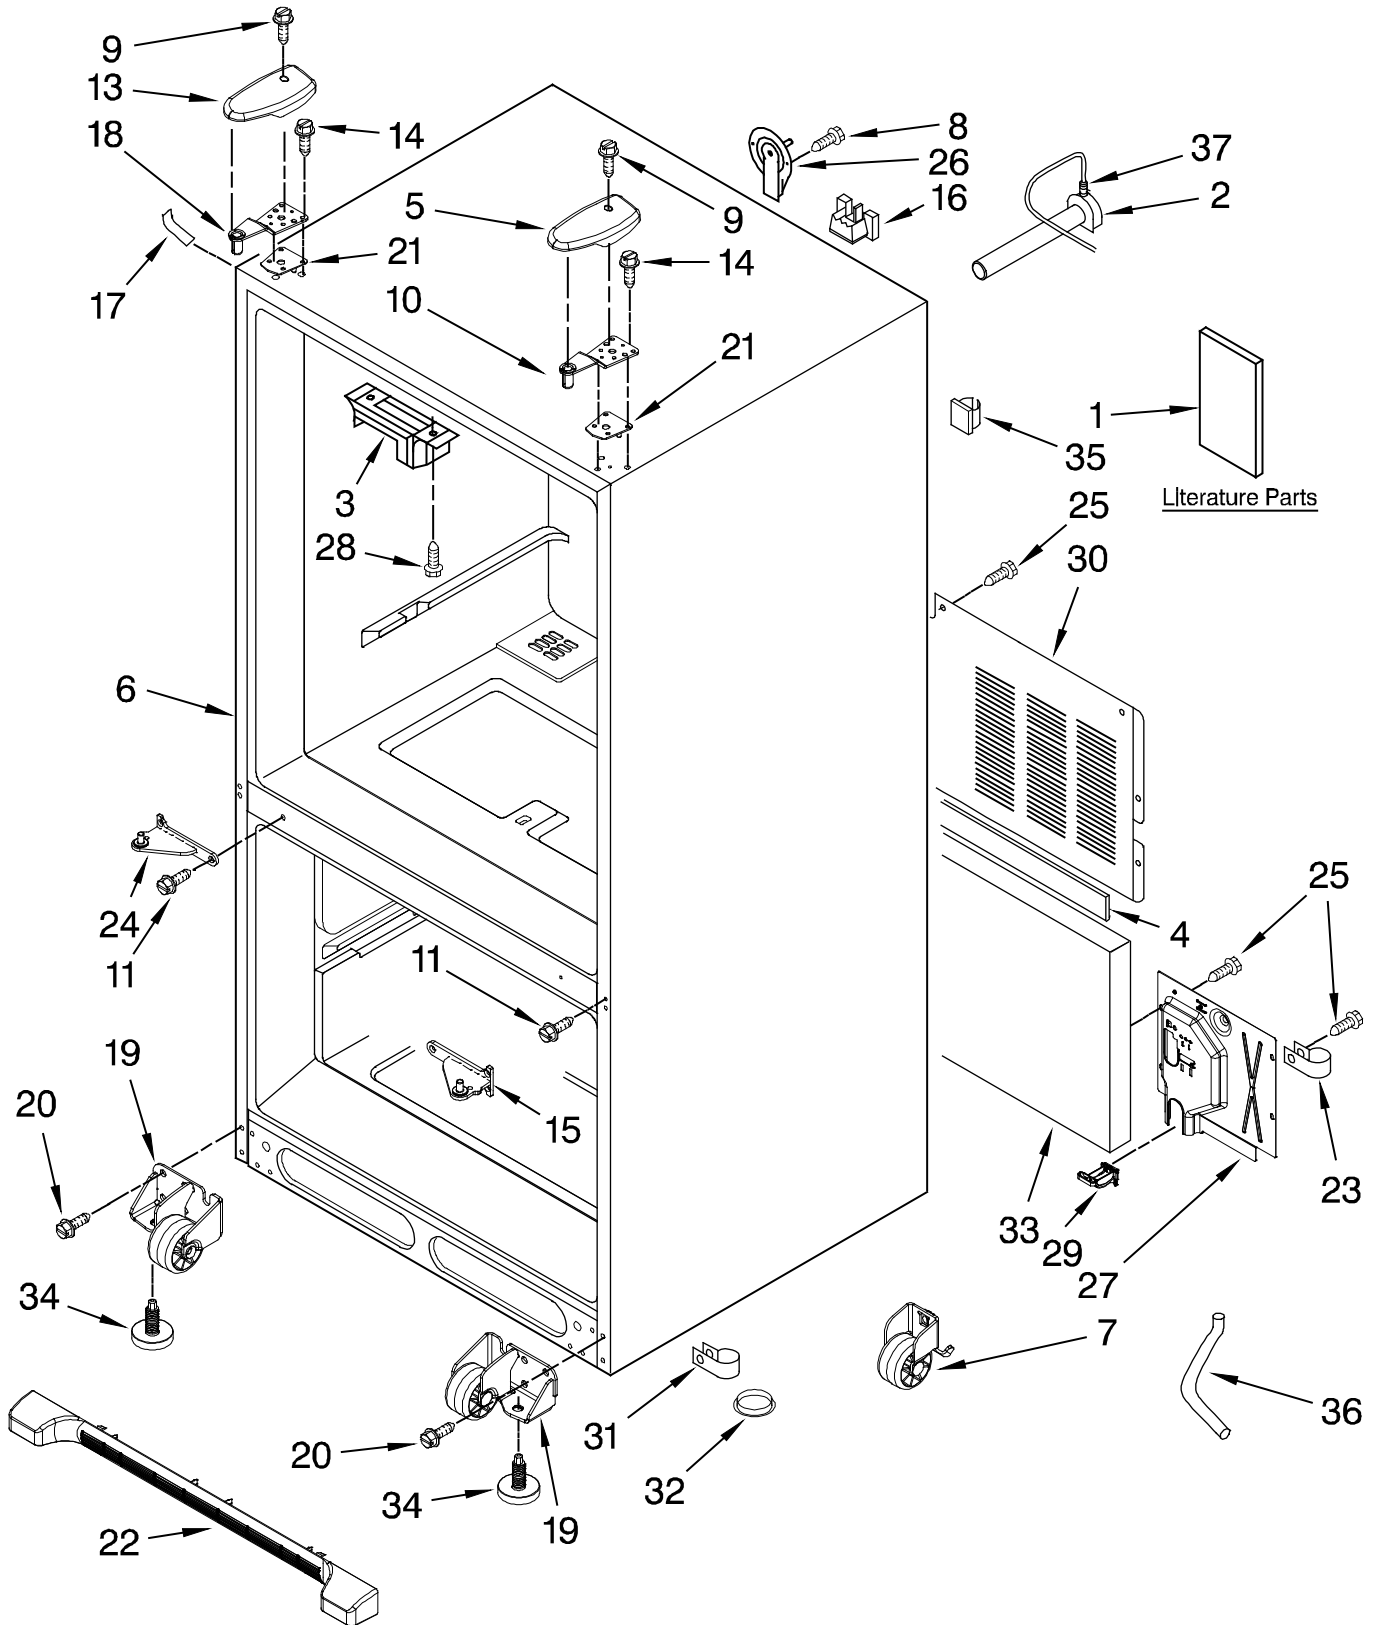

The Life of the Kitchen.®

PARTS CATALOG

EF36BNNFSS Refrigerator

Page #	Description
2	Cabinet
4	Freezer Liner
6	Refrigerator Liner
8	Refrigerator Door
10	Cooling System
12	Shelf
14	Freezer Door Parts
15	Ice Maker

Revised 05-24-2012

EF36BNNFSS - Cabinet

EF36BNNFSS - Cabinet Parts

Item	Dacor #	Whirlpool #	Description
1	N/A	N/A	Literature Parts
2	106287	W10137519	Elbow, Fill Tube
3	102635	67003405	Block, Pivot
4	102816	B5759649	Gasket
5	106667	12629801AP	Cover, Right Hinge, Apollo Grey
6	N/A	N/A	Cabinet (Not Serviceable)
7	106668	67005149	Roller Asy. (Rear)
8	102623	67006287	Screw
9	102629	67006521	Screw
10	106669	12626910ED	Hinge, Top Right
11	102662	67006380	Screw (6)
13	106670	12629803AP	Cover, Left Hinge, Apollo Grey
14	102627	67006303	Screw (6)
15	106671	12655102AP	Hinge, Center (RT), Apollo Grey
16	102817	67004092	Block, Fill Tube
17	106672	W10191102	Cover, Corner (2), Apollo Grey
18	106673	12626911ED	Hinge, Top Left
19	106674	W10237085	Roller Asy. (Front, Right)
19	106676	W10237087	Roller Asy. (Front, Left)
20	106601	67006564	Screw (8)
21	102633	12579702	Shim, Hinge
22	106677	W10120000	Grille, Toe, Apollo Grey
23	102824	M0108105	Clamp, Tube
24	106671	12655102AP	Hinge, Center (LT), Apollo Grey
25	102767	67006425	Screw (10)
26	102825	67003331	Cover, Water Line
27	106679	12751509	Cover, Water Valve
28	106602	67006669	Screw (2)
29	102829	67004101	Sweep, Dual Tube
30	106680	67006102	Cover, Unit
31	106681	W10157973	Clip, Drain Tube
32	102734	A3076901	Plug, Button
33	102828	67003796	Insulation, Sound
34	106289	W10141622	Brake, Foot
35	102822	M0104106	Clip (2)
36	106296	W10164397	Tube, Drain
37	102823	M0114003	Clip