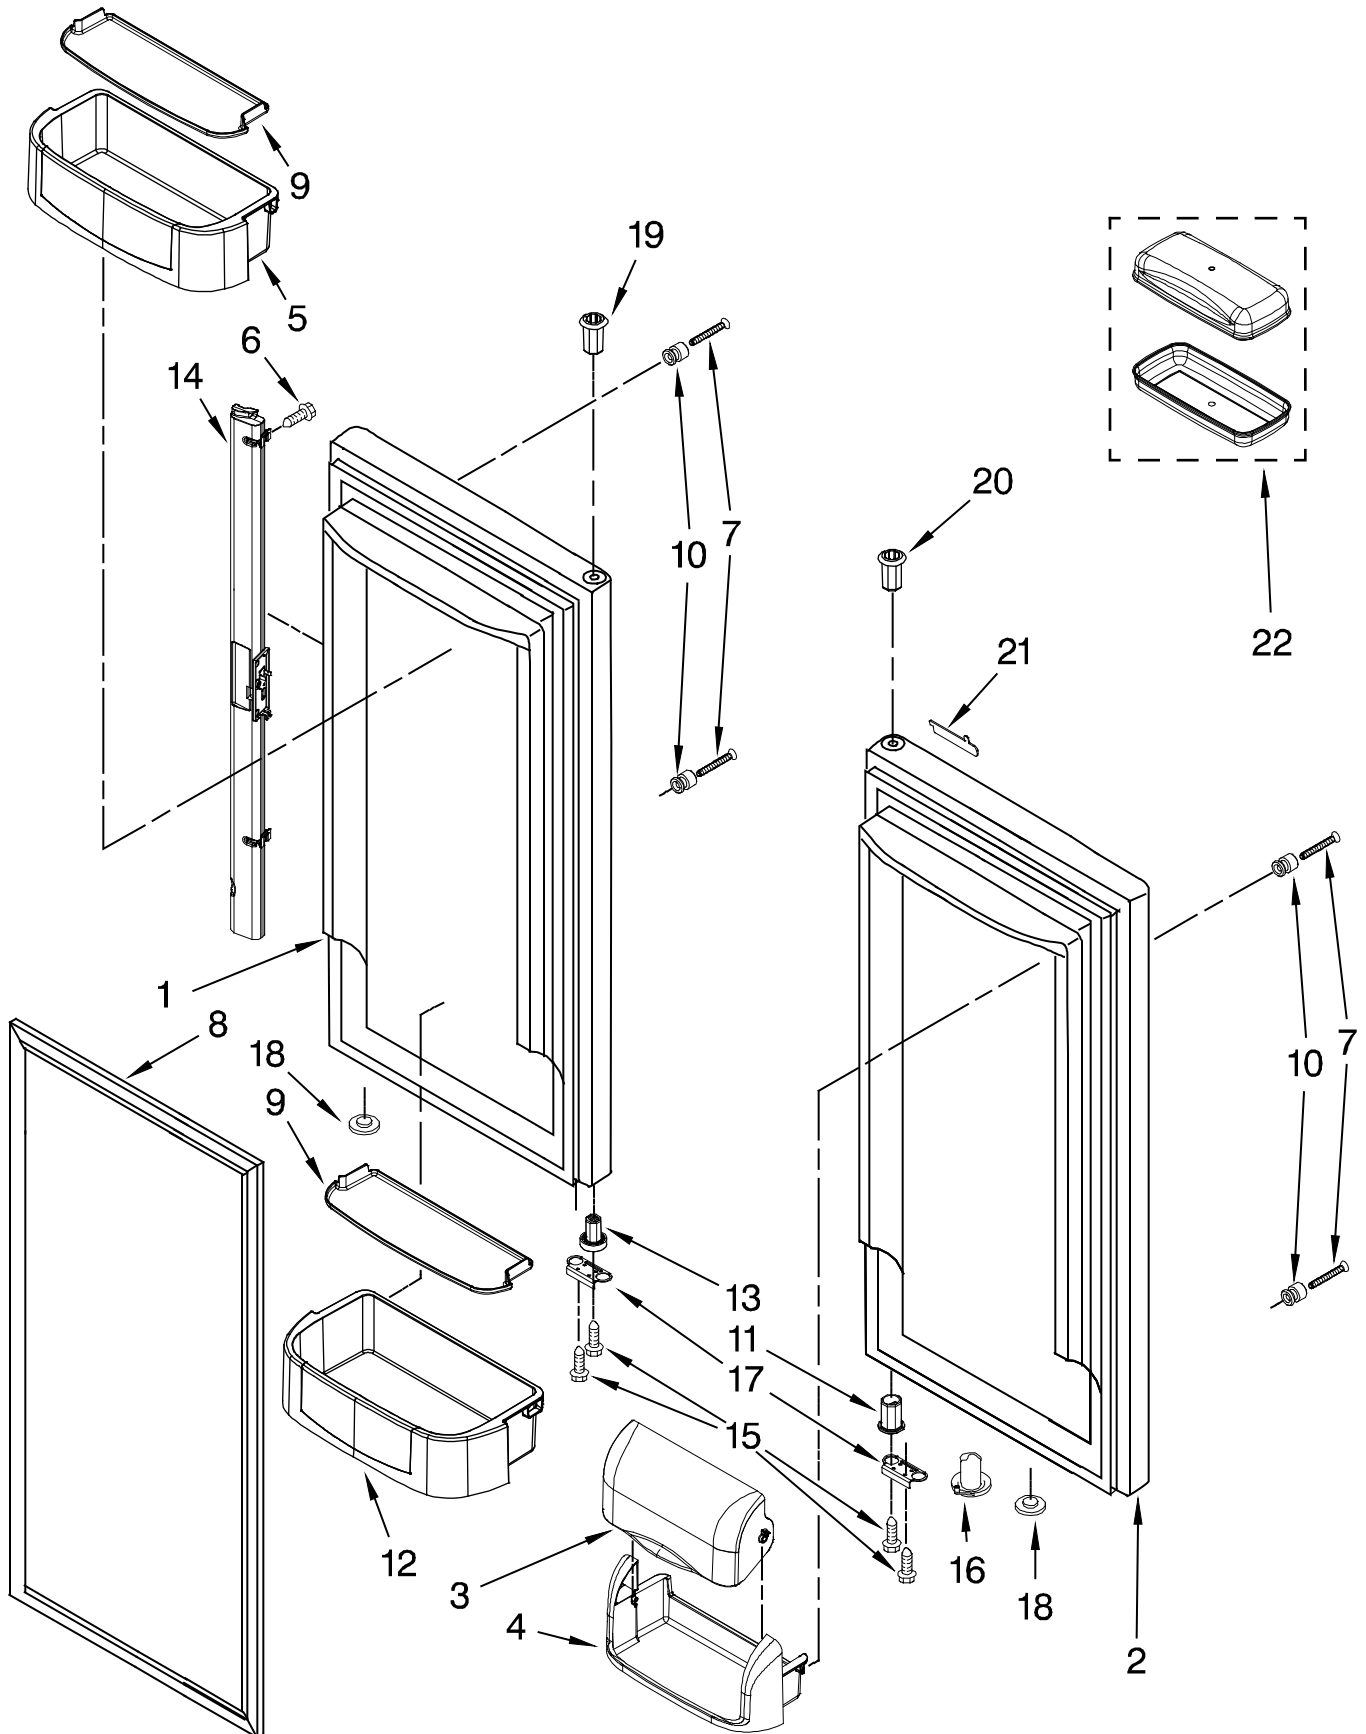

EF36BNNFSS - Refrigerator Door

EF36BNNFSS - Refrigerator Door Parts

Item	Dacor #	Whirlpool #	Description
1	106693	13023975SQ	Door, Left Stainless
2	106694	13024056SQ	Door, Right Stainless
3	102654	67003637	Door, Dairy
4	102653	67001279	Tray, Dairy
5	102655	67003775	Bin, Shelf (3) (Medium)
6	102632	67006786	Screw
7	106286	W10133608	Screw
8	106695	W10179332	Gasket, Door (2), Apollo Grey
9	102659	67006906	Gripper, Medium Bucket
9	102663	67006907	Gripper, Gallon Bucket
10	106263	67006109	Mount, Handle
11	106696	12028601AP	Bushing, Door (Bottom Right)
12	102656	67005258	Bin, Shelf (2) (Gallon)
13	106697	12699301AP	Bushing, Door (Bottom Left)
14	106698	W10199882	Mullion, Door, Apollo Grey
15	102623	67006287	Screw
16	106699	W10191100	Closure, Door, Apollo Grey
17	106700	10447114	Stop, Door, Apollo Grey
18	102630	67004838	Plug, Button Black
19	106701	12395501AP	Bushing, Door (Upper Left), Apollo Grey
20	106702	10961006AP	Bushing, Door (Upper Right), Apollo Grey
21	102622	67006172	Nameplate
22	106265	67006229	Dish Asy, Butter