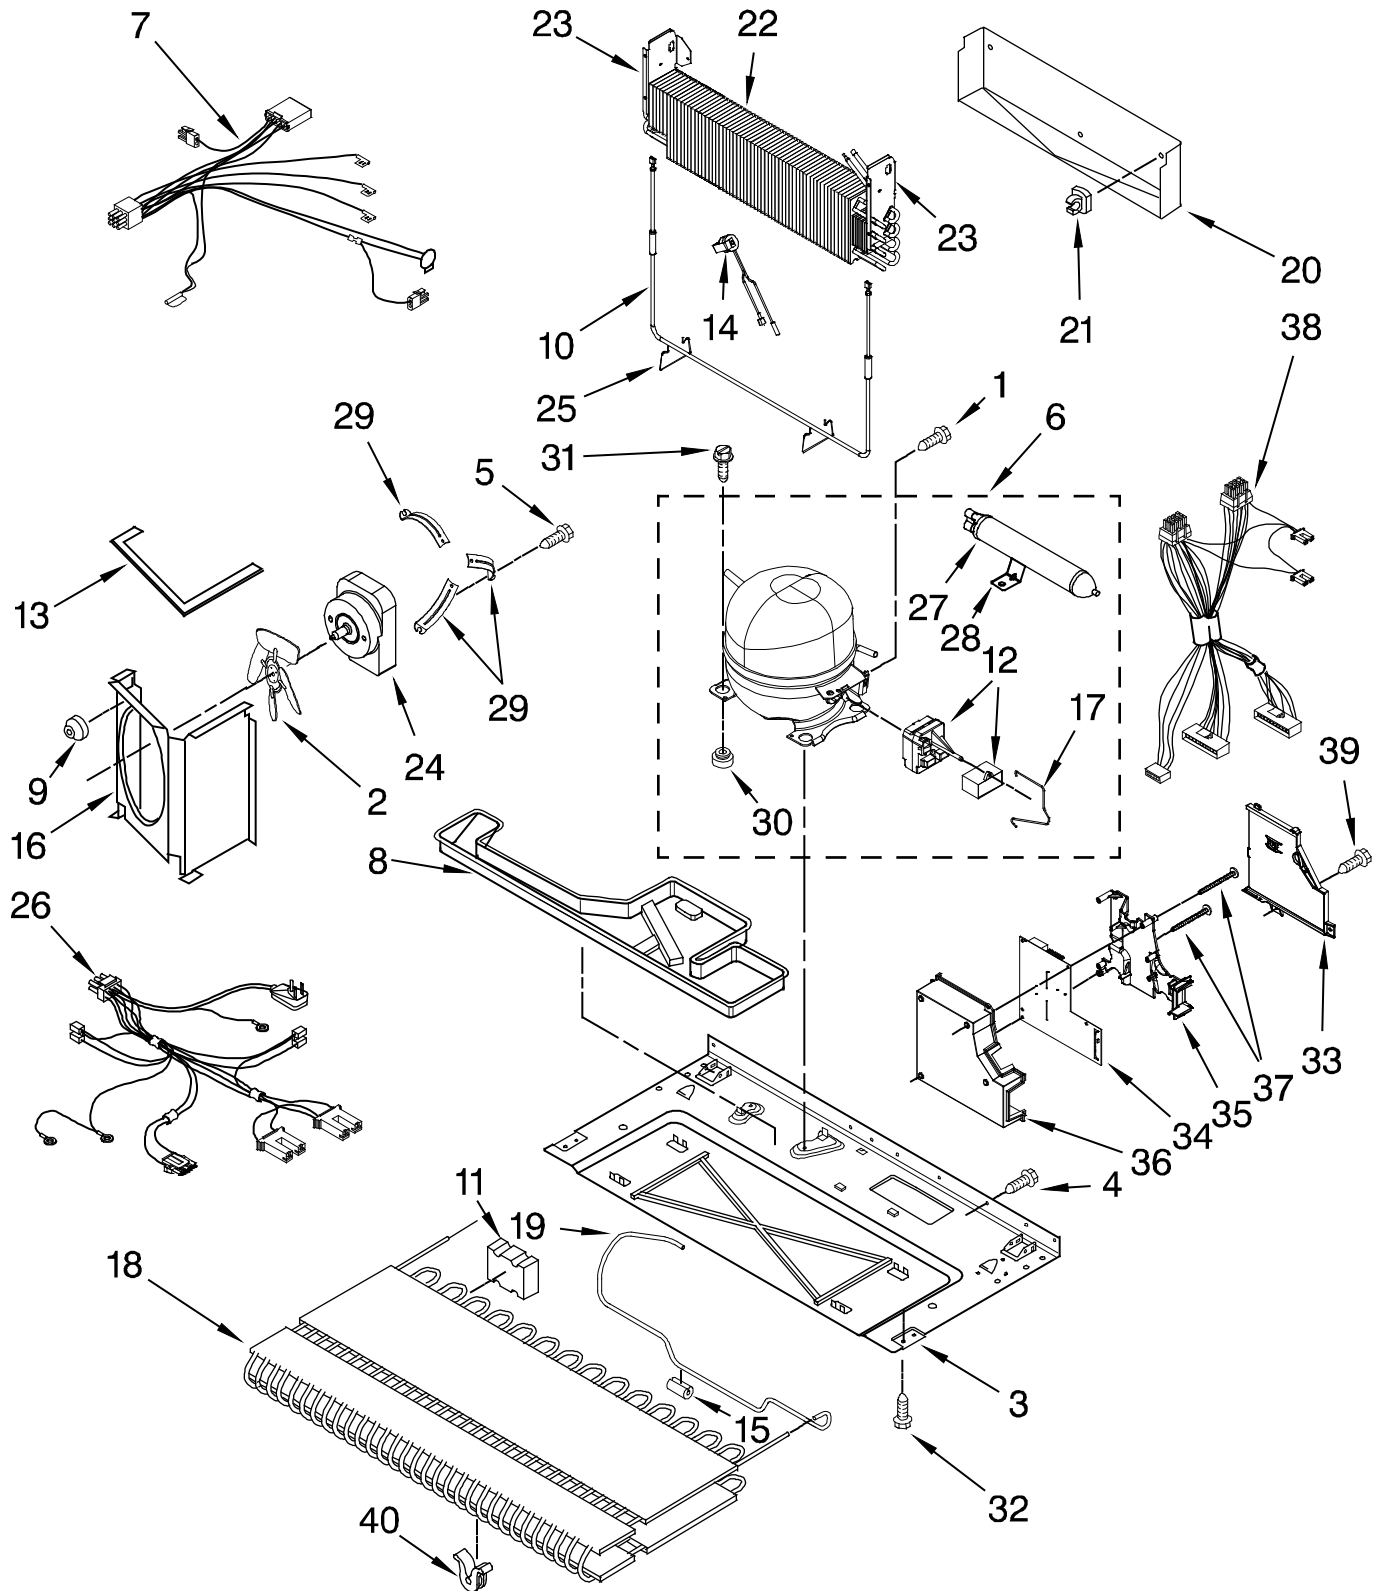

EF36BNNFSS - Cooling System

EF36BNNFSS - Unit Parts

Item	Dacor #	Whirlpool #	Description
1	102794	67006433	Screw
2	102914	W10156818	Blade, Fan
3	102803	67005889	Basepan
4	102767	67006425	Screw (2)
5	102810	67004954	Screw (3)
6	106703	W10134623	Compressor Kit
7	106704	W10171661	Harness, Evap Heater
8	106272	67007175	Pan, Drain
9	102805	61004743	Grommet (3)
10	102774	67002493	Heater, Defrost
11	106259	67005491	Block, Condenser
12	102795	67005560	Relay Asy.
13	106258	61003210	Gasket
14	106297	W10165425	Thermostat, Def.
15	102802	67005680	Grommet (2)
16	106705	12575309	Shroud
17	106271	67007052	Clip, Capacitor
18	102806	67006131	Condenser
19	106706	W10134293	Tube, Discharge
20	102761	67002490	Tray, Drip
21	102762	10623002	Clip, Evaporator
22	102771	12002041	Evaporator Kit
23	102773	67001084	Dam, Right
23	102772	67001083	Dam, Left
24	102799	67004432	Motor, Fan
25	102775	10428101	Clip, Heater
26	106707	13060202	Harness, Unit w/ Power Cord
27	106708	W10143759	Drier
28	106253	10547003	Clip, Drier
29	102809	67004953	Bracket, Fan Motor
30	106709	W10169124	Grommet (4)
31	102793	67006432	Screw (3)
32	102768	67006573	Screw (4)
33	102831	67005421	Cover, HV Box
34	106710	W10205114	Board, HV Control
35	102835	67005418	Spacer, HV box
36	102834	67004969	Box, HV
37	106268	67006550	Screw (2)
38	106711	12972902	Harness, HV
39	102832	67006615	Screw, Cover
40	106288	W10137529	Grommet, Cond. (4)

Following parts are not illustrated and are optional parts not included.		
Dacor #	Whirlpool #	Description
103840	978025	Valve, Access 1/4"
103841	978026	Valve, Access 5/16"
103842	978027	Valve, Access 3/8"
103843	978028	Valve, Access 1/2"
103844	978029	Valve, Access 5/8"
103845	978030	Valve, Access 3/4"
106249	876764	Valve, Access 3/16"