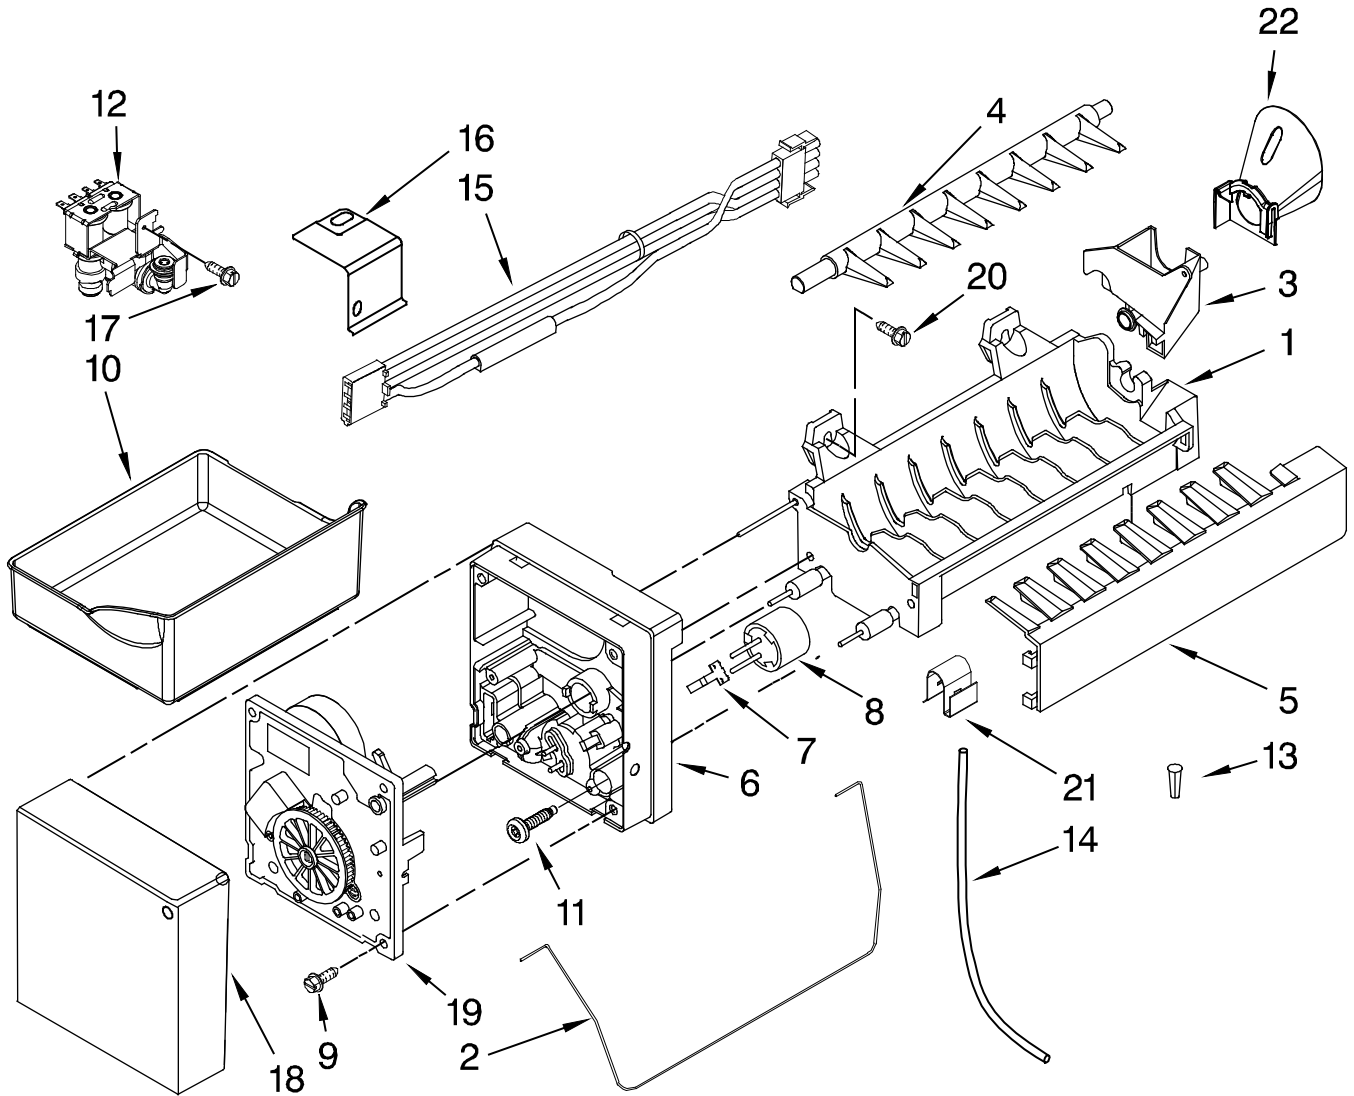

EF36BNNFSS - Ice Maker

EF36BNNFSS - Ice Maker Parts

Item	Dacor #	Whirlpool #	Description
1	104042	W10122527	Mold & Heater Assembly
2	102844	67004028	Arm, Shutoff
3	106248	628515	Cup, Fill
4	106246	627843	Ejector
5	103867	2182124	Ice Stripper
6	106250	2194712	Support, Housing
7	103981	2315522	Retainer, Thermostat
8	104091	627985	Thermostat
9	104085	489464	Screw (3)
10	106719	W10171529	Pan, Ice
11	104026	8533917	Screw (2)
12	102821	67006531	Valve, Water Inlet
13	102820	A3223101	Insert, Tube
14	102819	67003729	Tubing, Plastic
15	106720	W10146389	Harness, Ice Maker
16	106251	2256086	Bracket, Ice Maker
17	102815	67006662	Screw
18	102840	67004710	Cover
19	106245	626678	Module Assembly
20	104081	489276	Screw (3)
21	106247	628379	Clip
22	106260	67005603	Funnel, Fill Tube
-	106721	D7824706Q	Ice Maker Assembly
-	102852	10244904	Coupling (Not Shown)