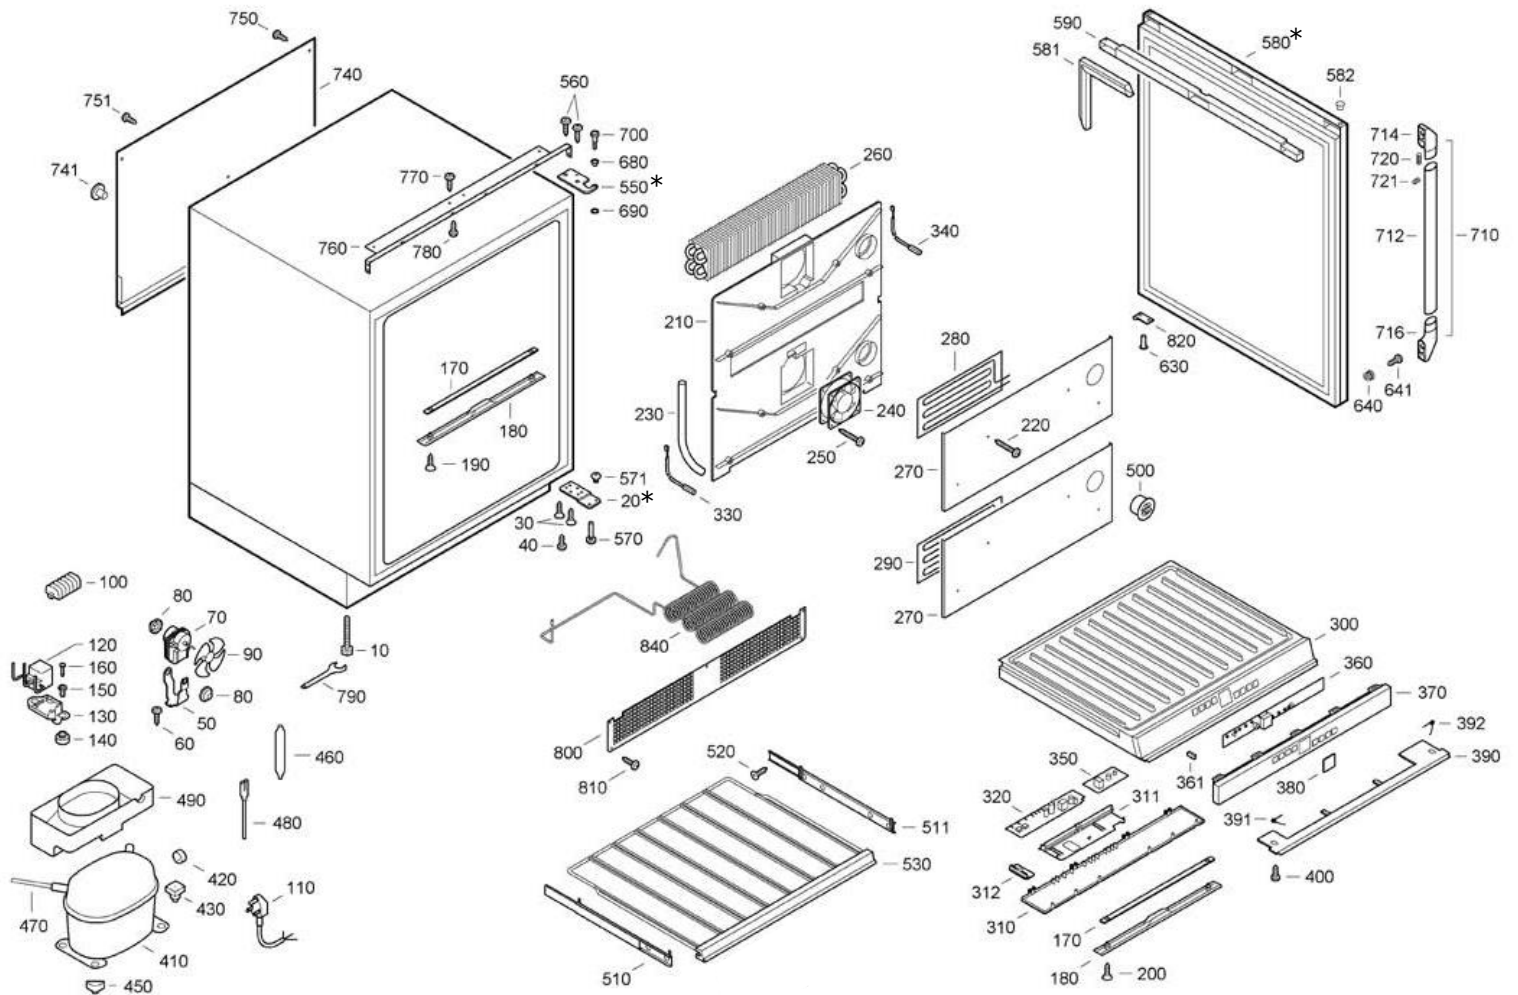

dacor

LET THE SHOW BEGIN

PARTS CATALOG

EF24LWCZ2SS and EF24RWCZ2SS 2-Zone Wine Coolers

Page #	Description
2	Assembly Drawing
3	Parts List

EF24xWCZ2SS Wine Cooler Assembly

*This part is reversible. It can be used on both right and left hinged models.

EF24xWCZ2SS Wine Cooler Parts List

Item	Part #	Description
10	101763	Screw, adj, M10x80
20*	101805*	Hinge plate*
30	101753	Screw, M5x16 phil hd, countersunk
40	101754	Screw, special 5x13 B3 ST
50	101863	Ventilation frame attachment
60	101755	Screw, thread-cutting, phil hd
70	101784	Compact fan
80	101815	Buffer, fan
90	101795	Fan blade
100	101776	Distributor strip
110	101775	Supply line
120	101866	Solenoid valve 110V
130	101826	Bracket, solenoid valve
140	101816	Rubber buffer
150	101822	Bracket, compressor, mounting
160	101823	Pin, compressor mounting
170	101778	Interior light
180	101835	Cover, light
190	101752	Screw, phil hd, countersunk, self tap
200	101760	Screw, PT 3.5x17
210	101830	Plate
220	101764	Screw, oval hd, wood 4x90-C-T15 A2-70
230	101869	Hose, evaporator drain
240	101783	Compact fan
250	101751	Screw, oval hd, self tap 3.9x50 D7981 A/2
260	101771	Fin type evaporator
270	101853	Plate, perforated metal, finished
280	101800	Alum. Heating strip 115V 50/60Hz
290	101799	Alum. Heating strip 115V 50/60Hz
300	101836	Crosspiece for comb. doors
310	101839	Cover, power board
311	101842	Bracket, board
312	101832	Bracket, board
320	101788	Power board
330	101804	Evaporator sensor for refrig.
340	101803	Air sensor for refrig. compartment
350	101790	Power board
360	101787	Power board
361	101845	Magnetic strip
370	101843	Front trim
380	101849	Display trim
390	101837	Strip
391	101814	Spring, left
392	101813	Spring, right