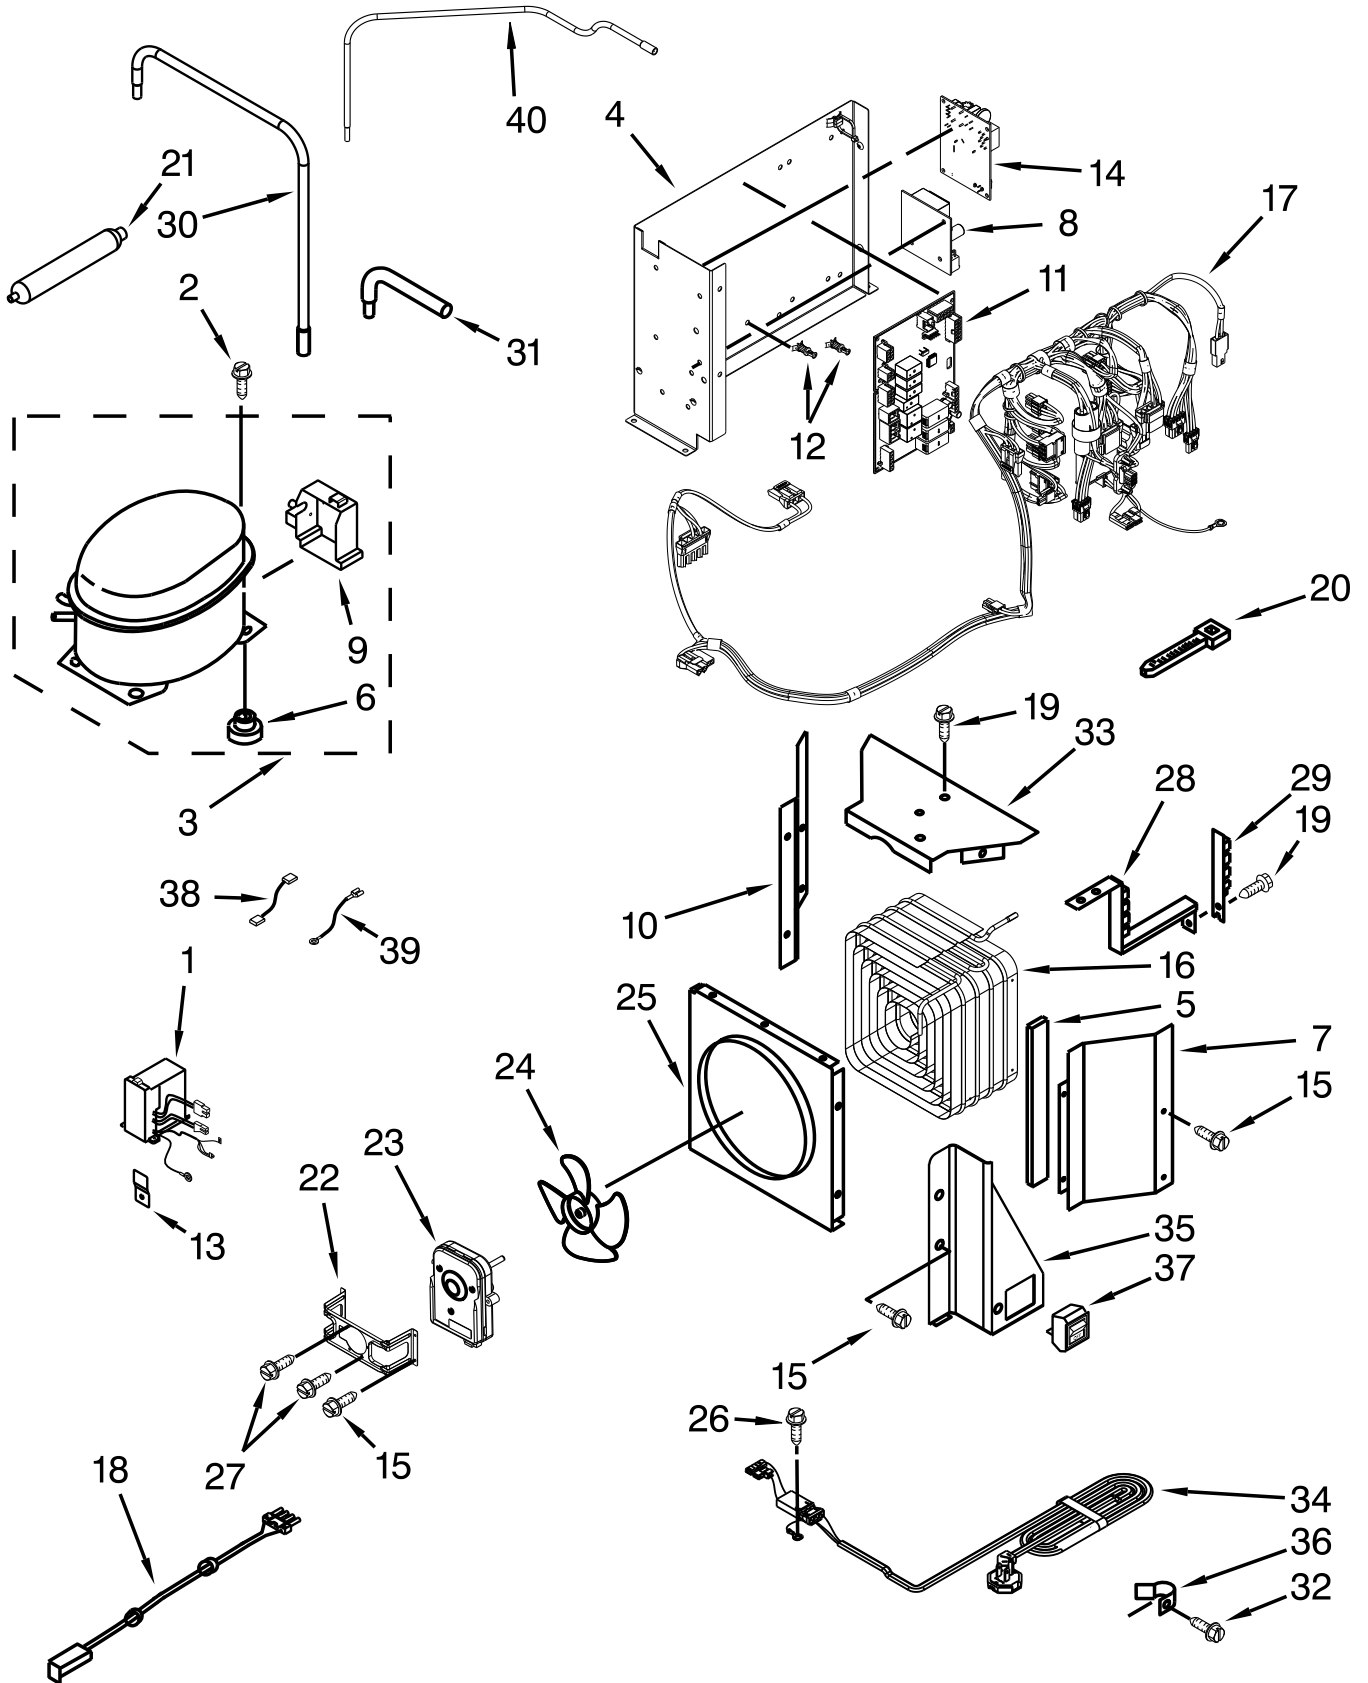

UPPER UNIT PARTS

UPPER UNIT PARTS

<u>Illus.</u> <u>No.</u>	<u>Part No.</u>	<u>Description</u>	<u>Illus.</u> <u>No.</u>	<u>Part No.</u>	<u>Description</u>	<u>Illus.</u> <u>No.</u>	<u>Part No.</u>	<u>Description</u>
1	W10449006	Inverter Box Assembly	18	2310207	Assembly, Condenser Fan Wire	37	2266802	Switch, Power Disconnect
2	489373	Screw	19	489399	Screw	38	W10483905	Jumper, Inverter
3	W10173296	Compressor	20	2155774	Tie, Wire	39	W10495645	Ground, Inverter
4	W10321056	Housing, Control Board	21	W10175593	Drier	40	W10234131	Tube, Heat Loop Transition Following Parts Not Illustrated
5	2309432	Gasket, Condenser	22	W10414681	Bracket, Fan Motor (Condenser Fan)		978025	Valve, Access
6	1100826	Grommet	23	2188875	Motor, Condenser		978026	Valve, Access
7		Support, Condenser	24	W10139483	Blade, Fan		978027	Valve, Access
	W10415668	Right Hand	25	W10415670	Orifice, Fan		978028	Valve, Access
	W10415666	Left Hand	26	487294	Screw		978029	Valve, Access
8	2259350	Board, Power Supply	27	8533993	Screw		978030	Valve, Access
9	2215676	Cover, Terminal	28	2317031	Assembly, Bracket		876764	Valve, Access
11	W10200659	Control, Electronic	29	2317030	Assembly, Arm			REFRIGERANT CHARGE
12	2203075	Spacer	30	2307566	Tube, Drier Transition			7.50 oz. (R-134A)
13	2256328	Bracket, Inverter Mounting	31	2194319	Tube, Process			
14	W10356040	Control, Electronic	32	486194	Screw			
15	1157158	Screw	33	2309000	Cover, Condenser			
16	2307998	Condenser	34	2310251	Service Cord			
17	W10427089	Wire Assembly, Unit	35	W10321055	Bracket, Mounting (Power Switch)			
			36	549193	Clamp, Power Cord