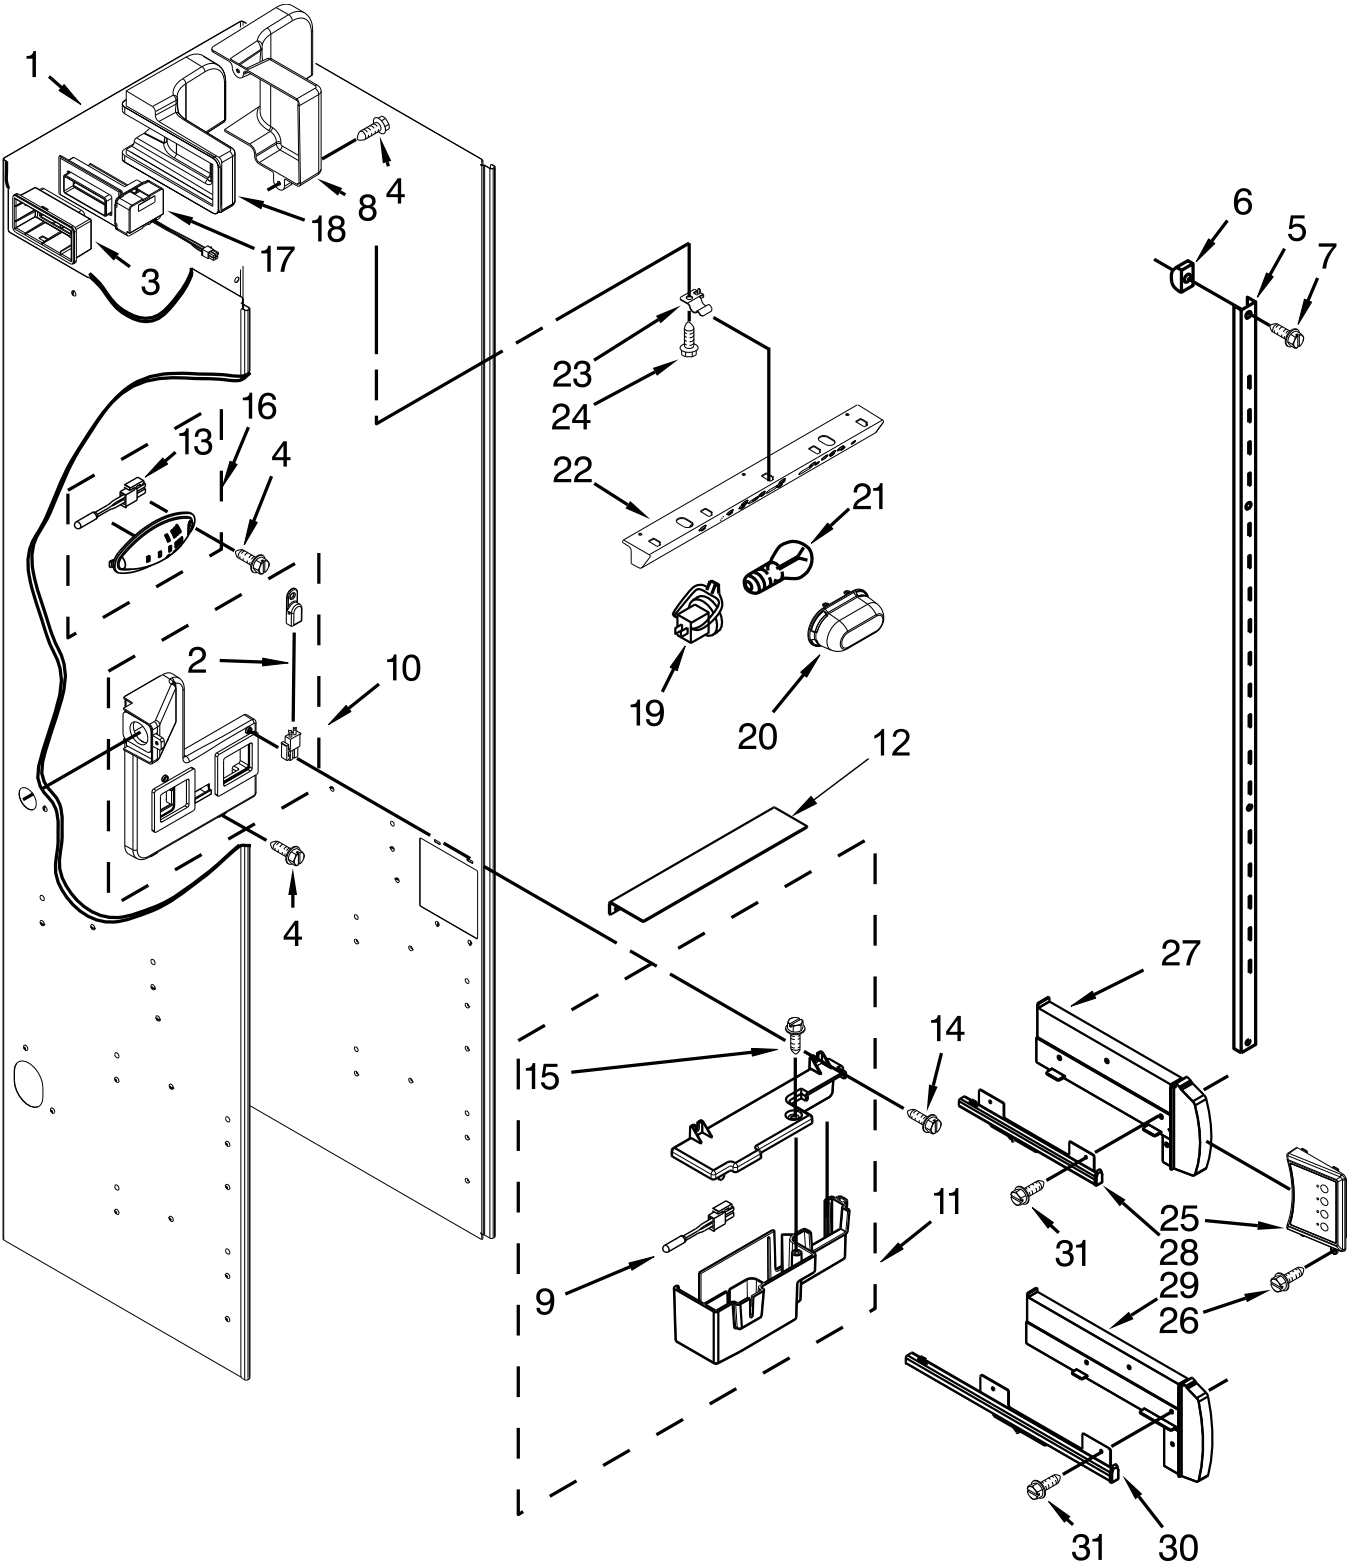

REFRIGERATOR LINER PARTS

REFRIGERATOR LINER PARTS

<u>Illus. No.</u>	<u>Part No.</u>	<u>Description</u>	<u>Illus. No.</u>	<u>Part No.</u>	<u>Description</u>	<u>Illus. No.</u>	<u>Part No.</u>	<u>Description</u>
1		Liner (Not Serviced)	18	2309222	Assembly, Air Diffuser	30		Slider, Crisper
2	2306010	Thermistor	19	W10191429	Socket, Light		2302957	Right Hand
3	2208970	Air Duct	20	2307751	Light Shield		2302956	Left Hand
4	487539	Screw (Stainless)	21	2326255	Bulb, Light	31		Screw
5	2259077	Ladder, Shelf	22	W10539443	Control Box Assembly			Right Hand
6	520965	Support, Ladder	23	2317000	Clip, Control Box		8533929	Screw (Stainless)
7	2006475	Screw (White)	24	8281163	Screw (Stainless)			Left Hand
8	2309087	Cover, Air Diffuser	25	W10151210	Display Board, Ingredient Care Center		8533928	Screw (Stainless)
9	2302937	Thermistor Assembly	26	W10142283	Screw (White)			
10	W10475010	Assembly, Spacer	27		Spacer, Meat Pan			
11	W10169528	Assembly, Control Baffle		2256244	Right Hand			
12	W10159487	Diverter, Crisper Cover		2256243	Left Hand			
13	2188820	Thermistor	28		Slide, Meat Pan			
14	8533929	Screw (Stainless)		2302955	Right Hand			
15	486194	Screw		2302954	Left Hand			
16	2317844	Assembly, Thermistor	29		Spacer, Crisper			
17	2221296	Air Baffle Assembly		2256222	Right Hand			
				2256223	Left Hand