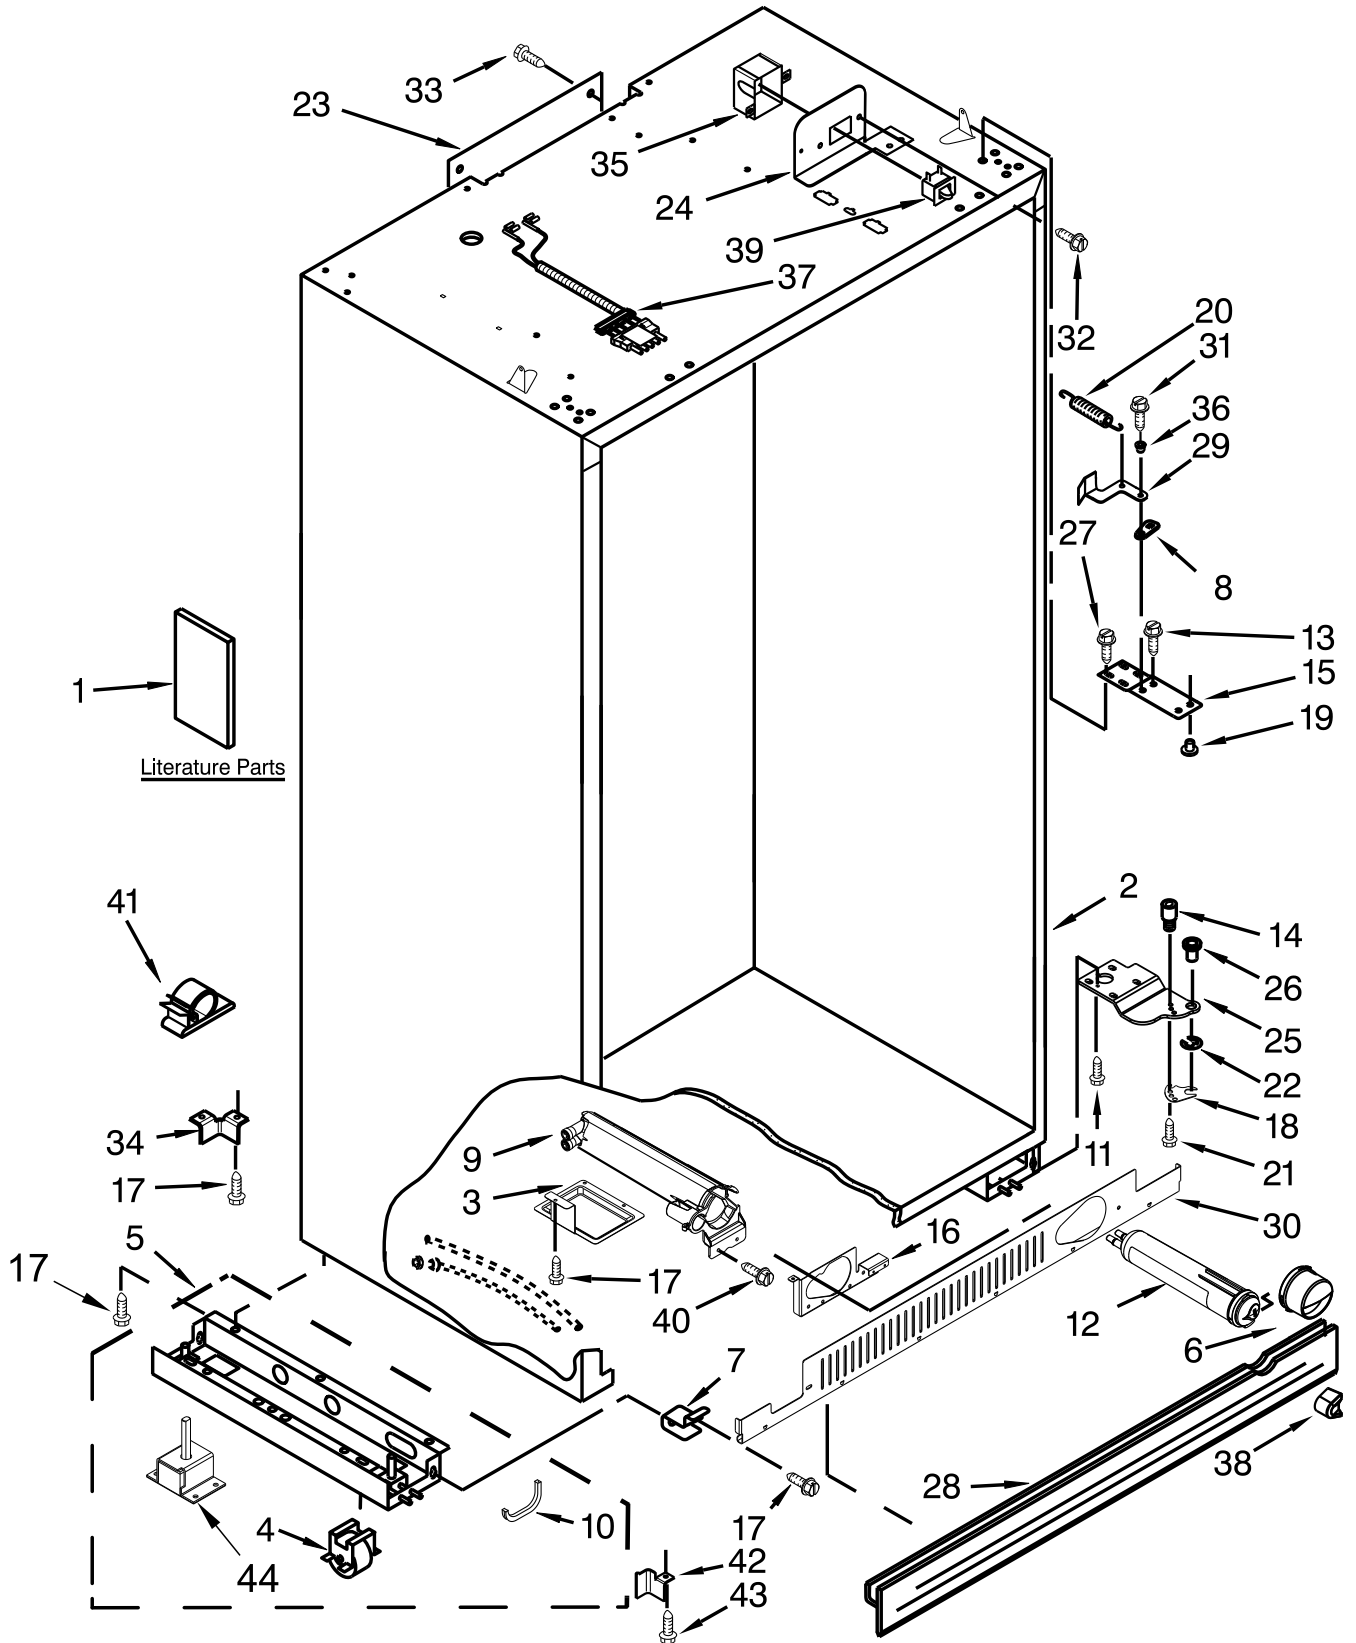

CABINET PARTS

CABINET PARTS

<u>Illus.</u> <u>No.</u>	<u>Part No.</u>	<u>Description</u>	<u>Illus.</u> <u>No.</u>	<u>Part No.</u>	<u>Description</u>	<u>Illus.</u> <u>No.</u>	<u>Part No.</u>	<u>Description</u>
1		Literature Parts	15		Hinge, Top	30		Grille Bottom, Front
	W10556315	Use & Care Guide		2252292	Right Hand		2325185B	Black
	W10593345	Energy Guide		2252291	Left Hand	31	W10485630	Screw
	W10597176	Service & Wiring Sheet	16	W10348782	Bracket, Filter	32	487415	Screw
	2306424	Icemaker and Ingredient Care Center Service Sheet	17	W10001250	Screw	33	1163283	Screw
	W10565752	Installation Instructions	18	2004994	Lock, Bushing	34	2006617	Bracket, Base Support
2		Cabinet (Not Serviced)	19	W10484913	Bushing, Top Hinge	35	2215938	Cover, Switch
3	2318189	Tray, Filter Drip	20	2221242	Spring, Door Closure (Green)	36	2316859	Bushing, Extension Arm
4	W10138054	Assembly, Roller	21	3400230	Screw	37	W10167456	Assembly, RC Wire
5		Support Base Assy	22	2005008	Retaining Ring, Adjustable Bushing	38		Button, Water Filter
	W10138423	Right Hand	23	2215612	Cover, Air Duct		2260503B	Black
	W10279275	Left Hand	24	2221097	Right Hand	39	1118894	Switch, Rocker Arm (Ref)
6		Cap, Water Filter	25	2221096	Left Hand		1115373	Switch, Rocker Arm, Combination(Freezer)
	2260518B	Black			Hinge, Bottom	40	8281163	Screw (Stainless)
7	2307640	Mounting Bracket, Grill		2309472	Freezer Side	41	2004514	Clip
8	2320509	Stop, Door	26	2309471	Refrigerator Side	42		Bracket, Support Base (Front)
9	W10121140	Housing, Water Filter	27	2302876	Bushing, Adjustable		2006616	Left Hand
10	2307584	Grommet, Crossover Tube	28	8533913	Screw		2006556	Right Hand
11	3400525	Screw		2209025B	Black	43	W10141604	Screw
12	AFF6	Filter, Water	29		Extension Arm	44	2005032	Leveler, Adjustable
13	8281164	Screw (Stainless)		2267192	Right Hand			
14	2005378	Screw, Door Stop		2267193	Left Hand