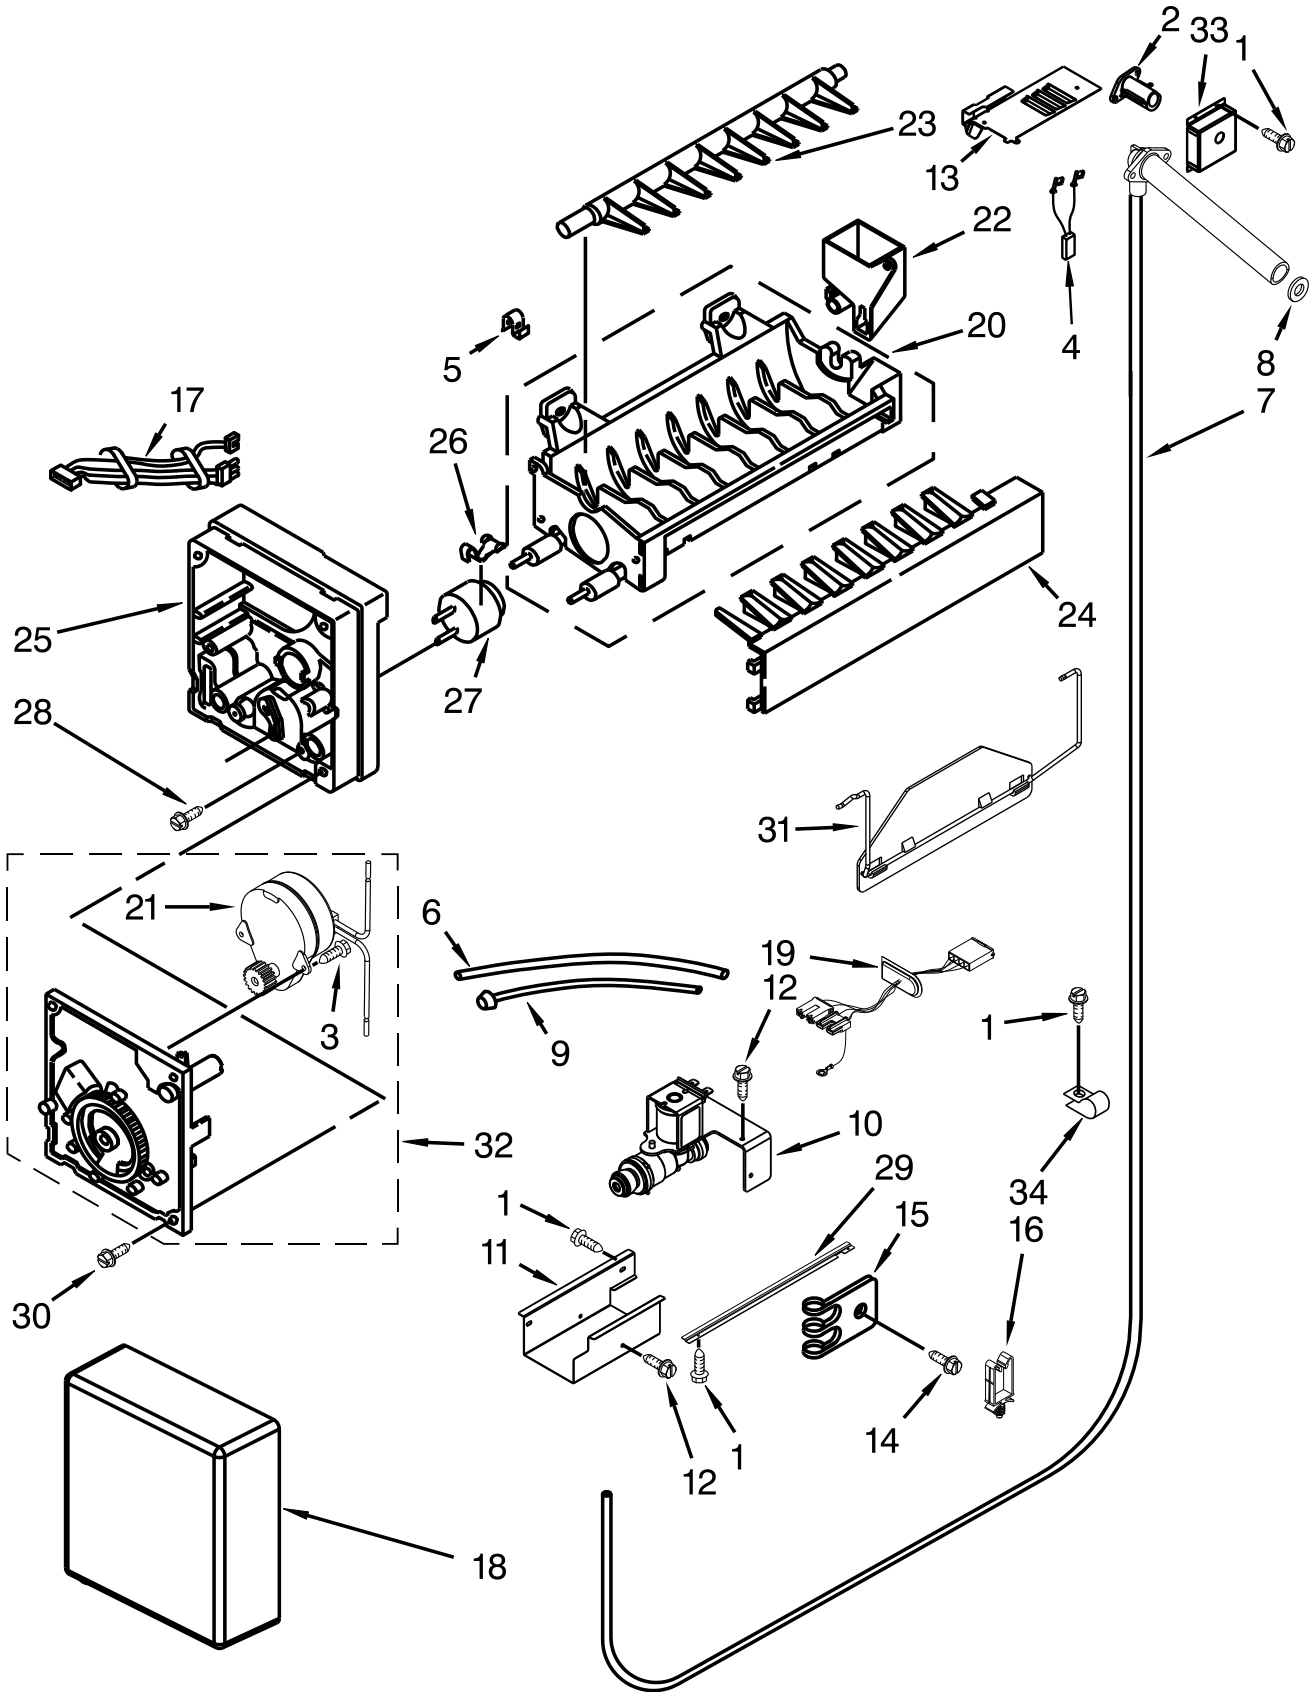

ICE MAKER PARTS

ICE MAKER PARTS

<u>Illus.</u> <u>No.</u>	<u>Part No.</u>	<u>Description</u>	<u>Illus.</u> <u>No.</u>	<u>Part No.</u>	<u>Description</u>	<u>Illus.</u> <u>No.</u>	<u>Part No.</u>	<u>Description</u>
1	486194	Screw	14	W10001250	Screw	28	8533917	Screw
2	2221240	Heater, Fill Tube	15	2208136	Clip, Water Tube	29	2320559	Support, Valve
3	489136	Screw	16	W10129069	Clip, Tube	30	489276	Screw
4	W10482373	Wire Assembly, Fill Tube Heater	17	W10508673	Wire Assembly, Ice Maker	31	2304354	Arm, Shut Off
5	628379	Clip, Thermal Fuse	18	W10289690	Cover, Icemaker	32	626691	Assembly, Module & Motor
6	W10296807	Tube, Filter Inlet	19	W10279393	Wire Assembly (Water Valve)	33	2259064	Cover, Fill Tube Heater
7	2314049	Water Inlet Tube Assembly	20	W10122527	Mold & Heater Assembly	34	2221070	Clamp, Tube
8	1106508	Gasket, Seal	21		Motor (Not Available, Order #32)	100	W10277450	Complete Icemaker Assembly
9	W10437853	Tube, Filter Outlet	22	W10435665	Cup, Water Fill			
10	2307650	Valve, Solenoid	23	627843	Ejector			
11	W10129653	Shield, Valve Electrical	24	W10122563	Stripper, Ice			
12	487294	Screw	25	2194712	Support, Housing			
13	2221231	Shield, Heat	26	2315522	Retainer, Thermostat			
			27	627985	Thermostat