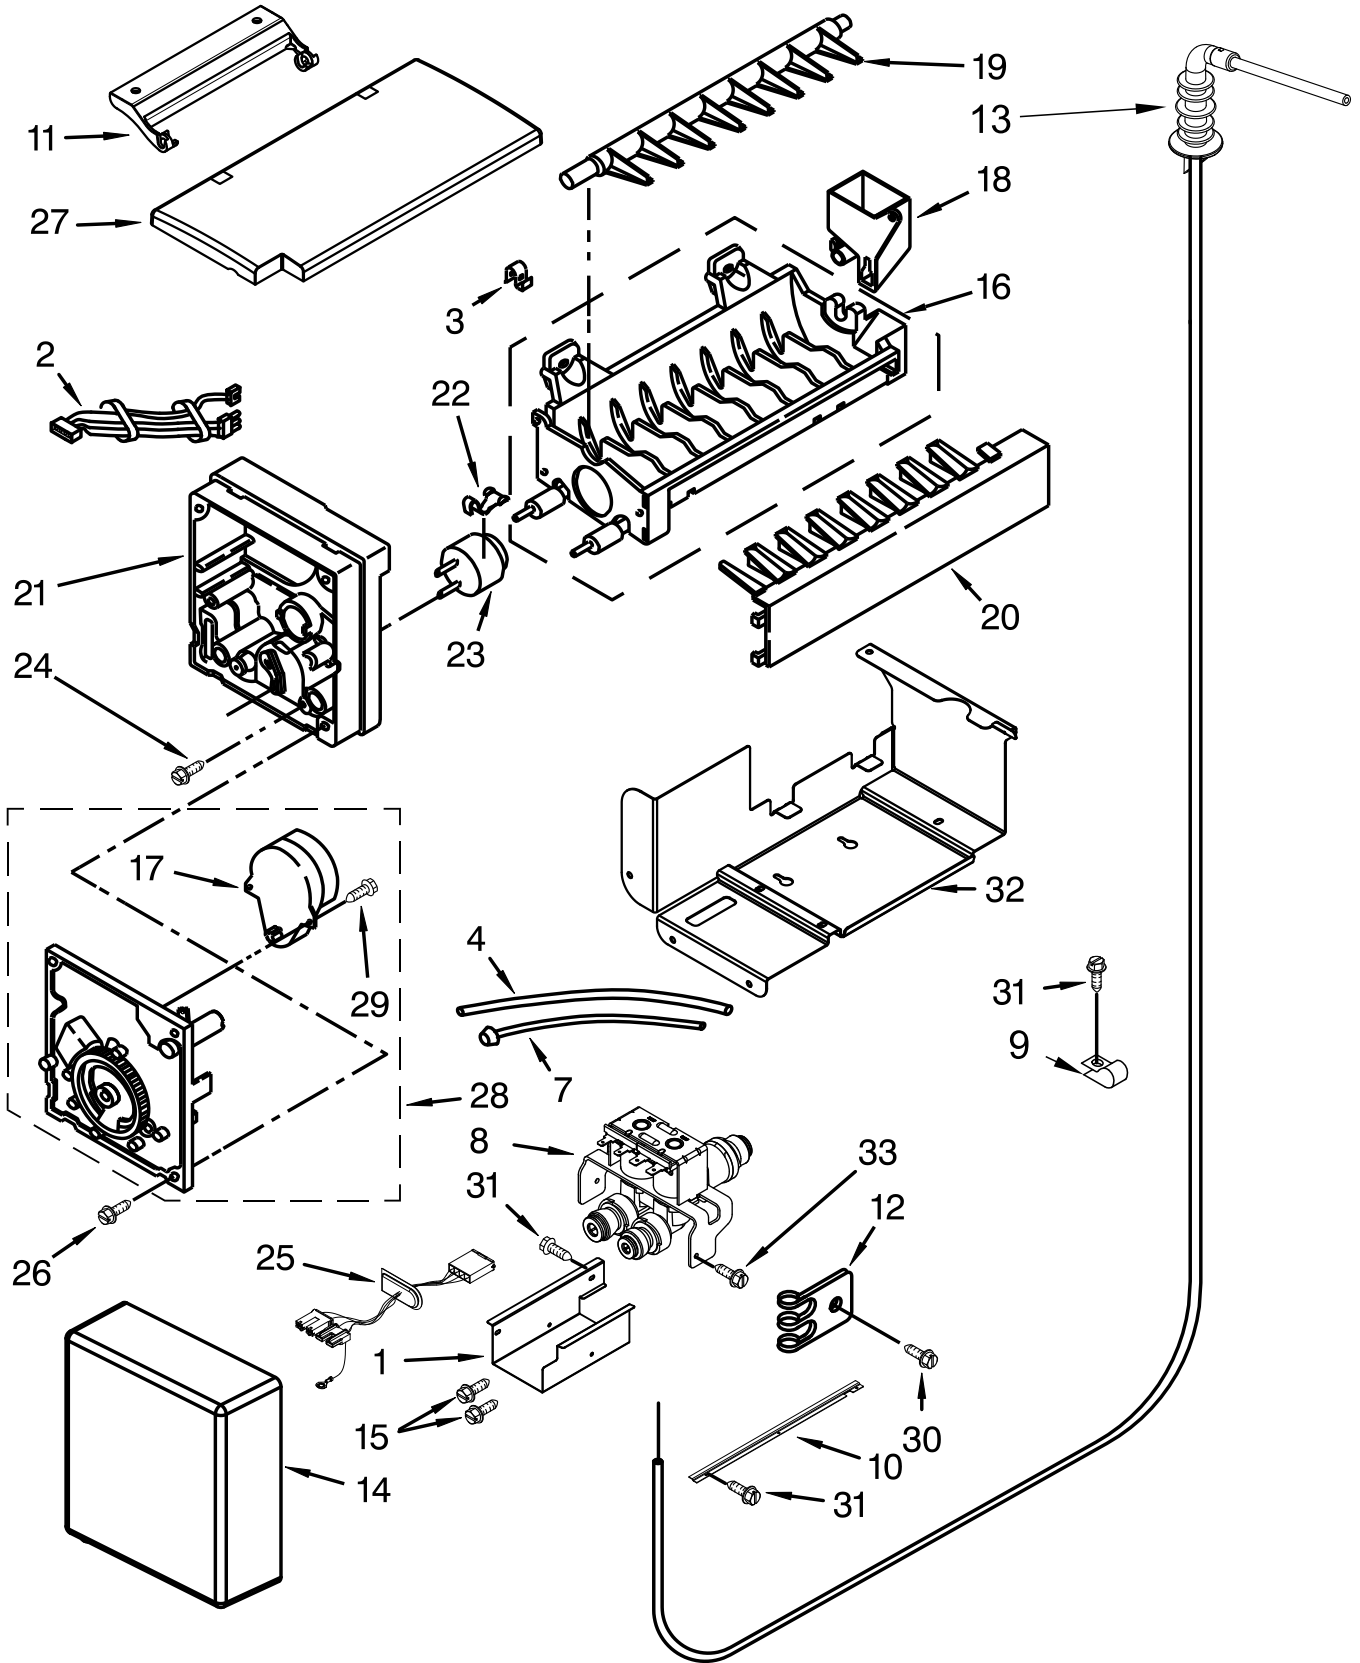

ICEMAKER PARTS

ICEMAKER PARTS

<u>Illus.</u> <u>No.</u>	<u>Part No.</u>	<u>Description</u>	<u>Illus.</u> <u>No.</u>	<u>Part No.</u>	<u>Description</u>	<u>Illus.</u> <u>No.</u>	<u>Part No.</u>	<u>Description</u>
1	2320601	Shield, Water Valve	15	W10141604	Screw	28	W10223929	Assembly, Module
2	W10508659	Assembly, Icemaker Wire	16	W10122527	Assembly, Mold and Heater	29	489136	Screw
3	628379	Clip, Thermal Fuse	17		Motor, (Not Serviceable Order Item 28)	30	W10141645	Screw
4	W10296807	Tube, Filter Inlet	18	W10272168	Cup, Water Fill	31	486194	Screw
7	W10437853	Tube, Filter Outlet	19	627843	Ejector	32	2252228	Bracket, Icemaker Mounting
8	W10159842	Valve, Solenoid	20	W10272161	Stripper, Ice	33	304392	Screw
9	2221070	Clamp, Tube	21	2194712	Support, Housing	100	W10277448	Complete Icemaker Assembly
10	2320559	Support, Valve	22	2315522	Retainer, Thermostat			
11	2198641	Bracket, Icemaker Cover	23	W10290336	Thermostat			
12	2208136	Clip, Water Tube	24	8533917	Screw			
13	W10357286	Fitting, Water	25	W10279391	Wire Assembly, Smart Valve			
14	W10289690	Cover, Icemaker	26	489276	Screw			
			27	W10504753	Cover, Icemaker