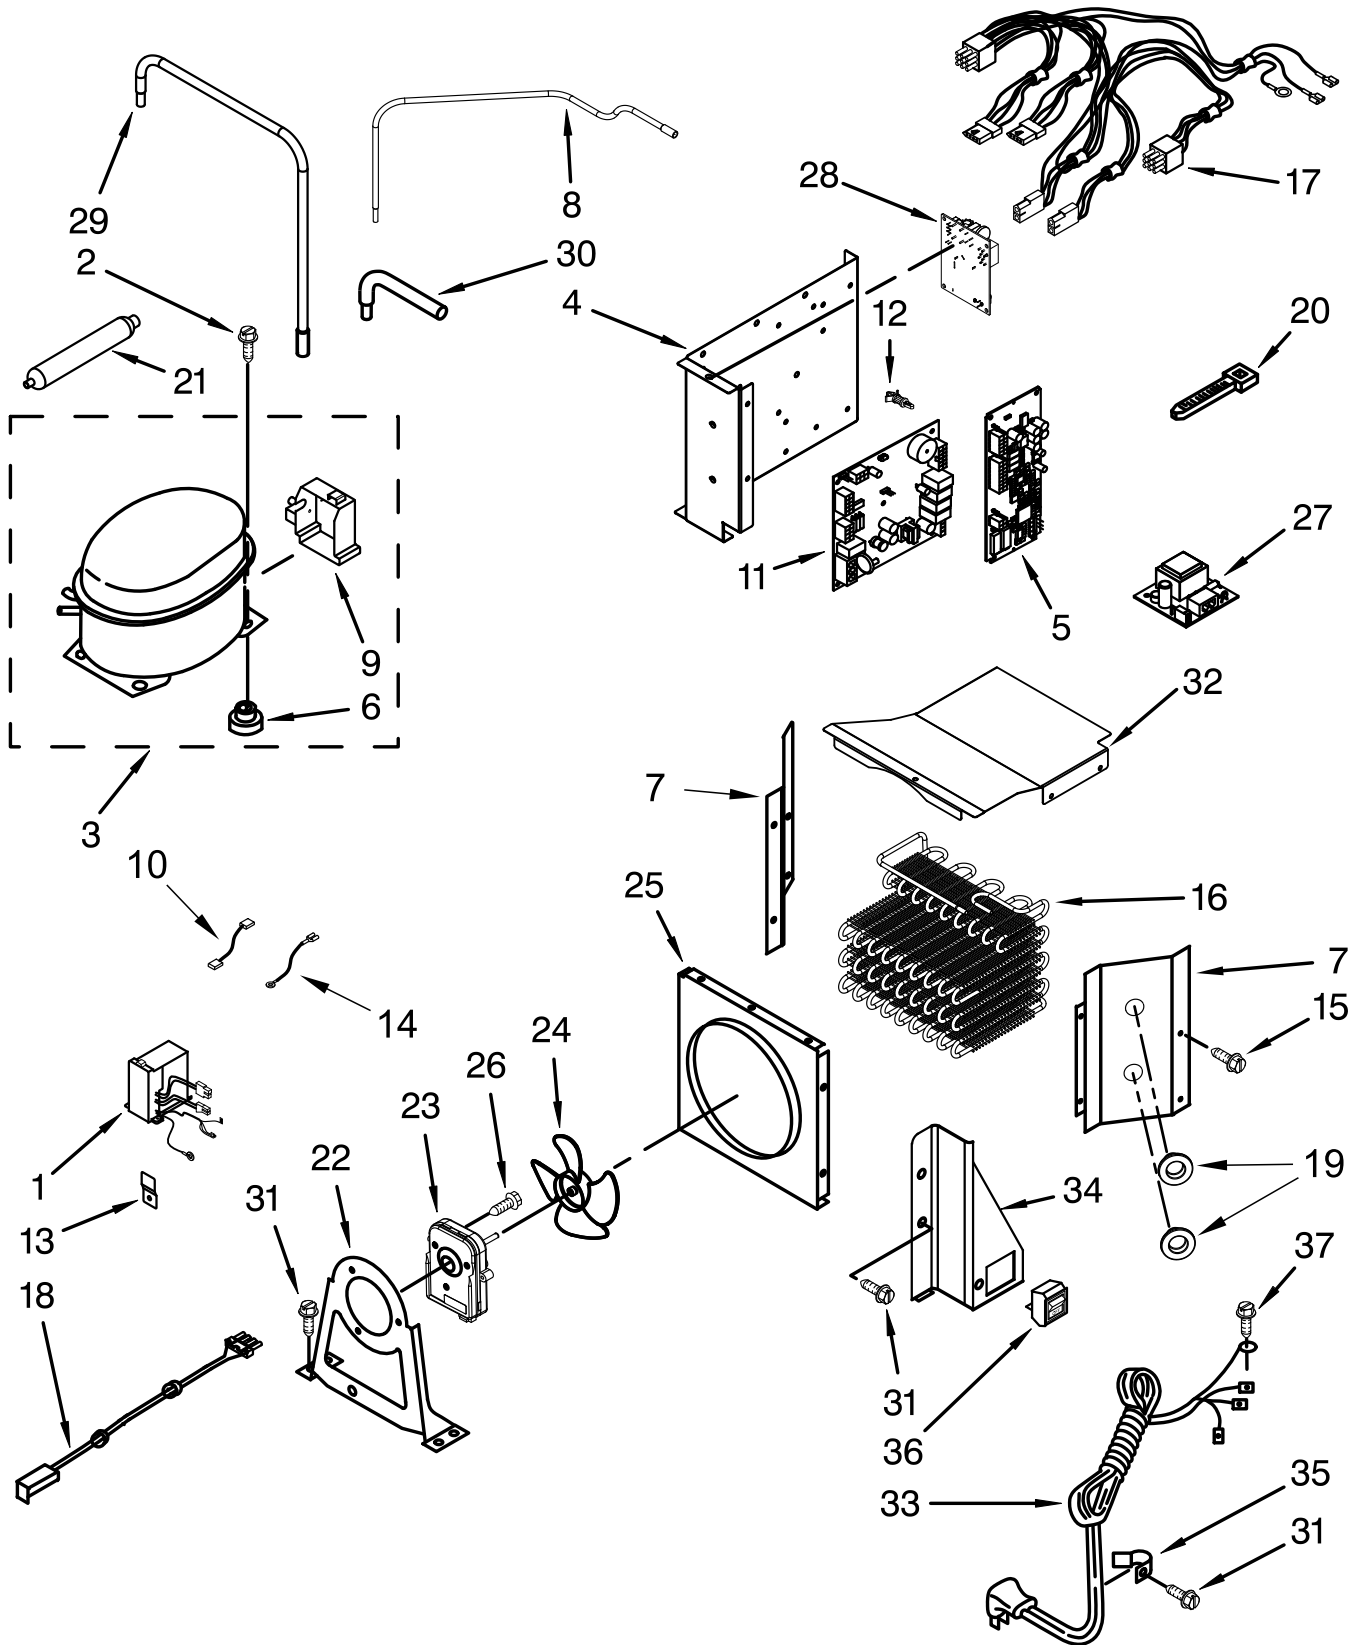

UPPER UNIT PARTS

UPPER UNIT PARTS

<u>Illus.</u> <u>No.</u>	<u>Part No.</u>	<u>Description</u>	<u>Illus.</u> <u>No.</u>	<u>Part No.</u>	<u>Description</u>	<u>Illus.</u> <u>No.</u>	<u>Part No.</u>	<u>Description</u>
1	W10449006	Inverter Box Assembly	17	W10427091	Assembly, Unit Wire	34	W10321055	Bracket, Mounting (Power Switch)
2	489373	Screw	18	2310207	Assembly, Condenser Fan Wire	35	549193	Clamp, Power Cord
3	W10173296	Compressor	19	W10587113	Grommet	36	2266802	Switch, Power Disconnect
4	W10321056	Housing, Control Board	20	4389107	Wire Tie	37	487294	Screw
5	2318054	Control, Electronic	21	W10175593	Drier			Following Parts Not Illustrated
6	1100826	Grommet	22	W10414681	Bracket, Fan Motor (Condenser Fan)		978025	Valve, Access
7		Support, Condenser	23	2188875	Motor, Condenser		978026	Valve, Access
	W10525179	Right Hand	24	W10139483	Blade, Fan		978027	Valve, Access
	W10525177	Left Hand	25	W10415670	Orifice, Fan		978028	Valve, Access
8	W10625009	Tube, Heat Loop Transition	26	8533993	Screw		978029	Valve, Access
9	2215676	Cover, Terminal	27	2259350	Board, Power Supply		978030	Valve, Access
10	W10483905	Jumper, Inverter	28	W10356040	Control, Electronic		876764	Valve, Access
11	W10200659	Control, Electronic	29	W10624944	Tube, Drier Transition			REFRIGERANT CHARGE
12	2203075	Spacer	30	W10528578	Tube, Process			6.75 oz. (R-134A)
13	2256328	Bracket, Inverter Mounting	31	486194	Screw			
14	W10495645	Ground, Inverter	32	W10525175	Top Cover, Condenser			
15	1157158	Screw	33	2310251	Service Cord