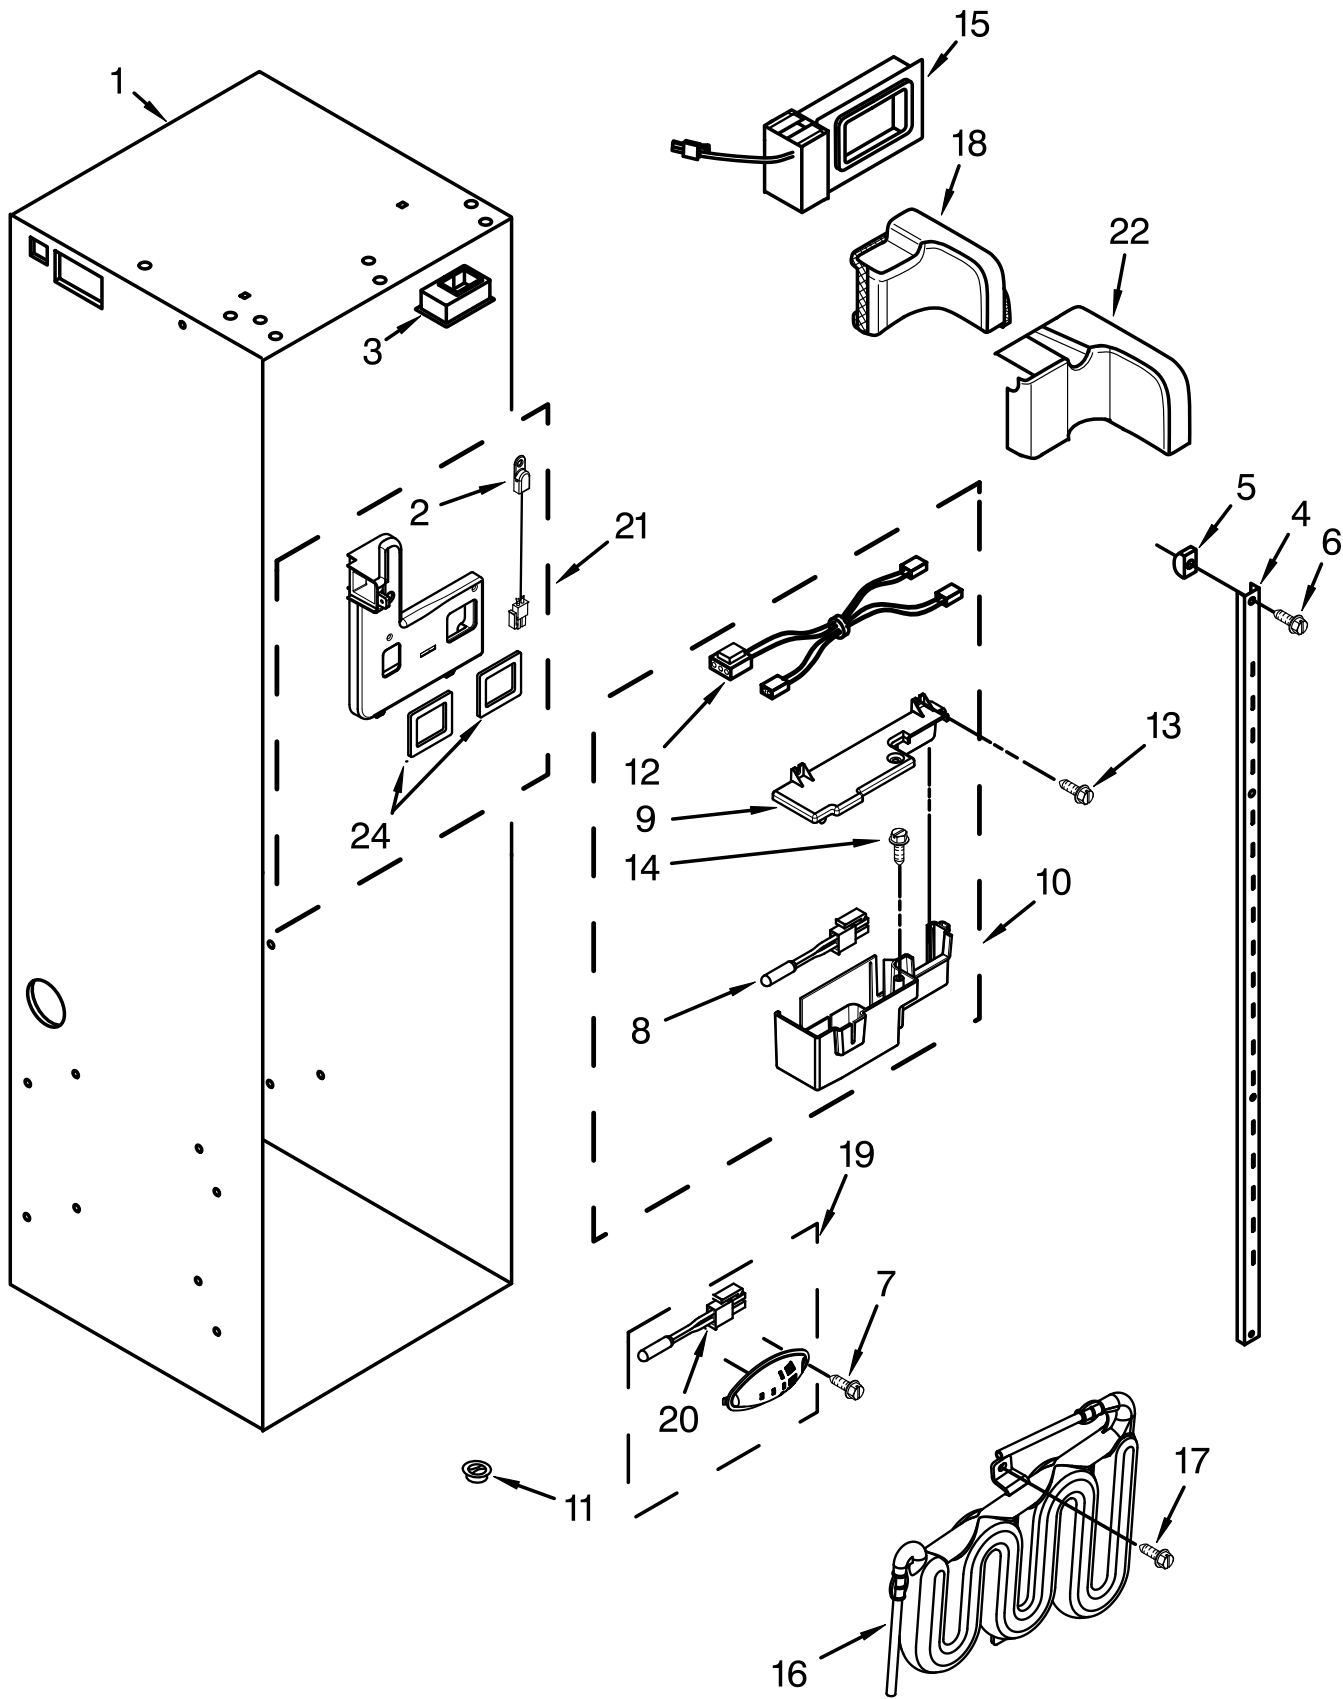

REFRIGERATOR LINER PARTS

REFRIGERATOR LINER PARTS

<u>Illus.</u> <u>No.</u>	<u>Part No.</u>	<u>Description</u>	<u>Illus.</u> <u>No.</u>	<u>Part No.</u>	<u>Description</u>	<u>Illus.</u> <u>No.</u>	<u>Part No.</u>	<u>Description</u>
1		Liner (Not A Serviceable Part)	10	W10169528	Assembly, Control Baffle	19	2317844	Assembly, Thermistor
2	2306010	Thermistor	11	W10237018	Release Valve	20	2188820	Thermistor
3	2208970	Air Duct	12	2310205	Assembly, Meat Pan Wire	21	W10475010	Assembly, Spacer
4	2259077	Ladder, Shelf	13	8533929	Screw (Stainless)	22	2309087	Cover, Air Diffuser
5	520965	Support, Ladder	14	486194	Screw	24	2259398	Seal, Air Duct
6	2006475	Screw (White)	15	2221296	Air Baffle Assembly			
7	487539	Screw (Stainless)	16	2327509	Reservoir, Water			
8	2302937	Thermistor Assembly	17	W10141518	Screw			
9	2302986	Lid, Baffle	18	2309222	Assembly, Air Diffuser