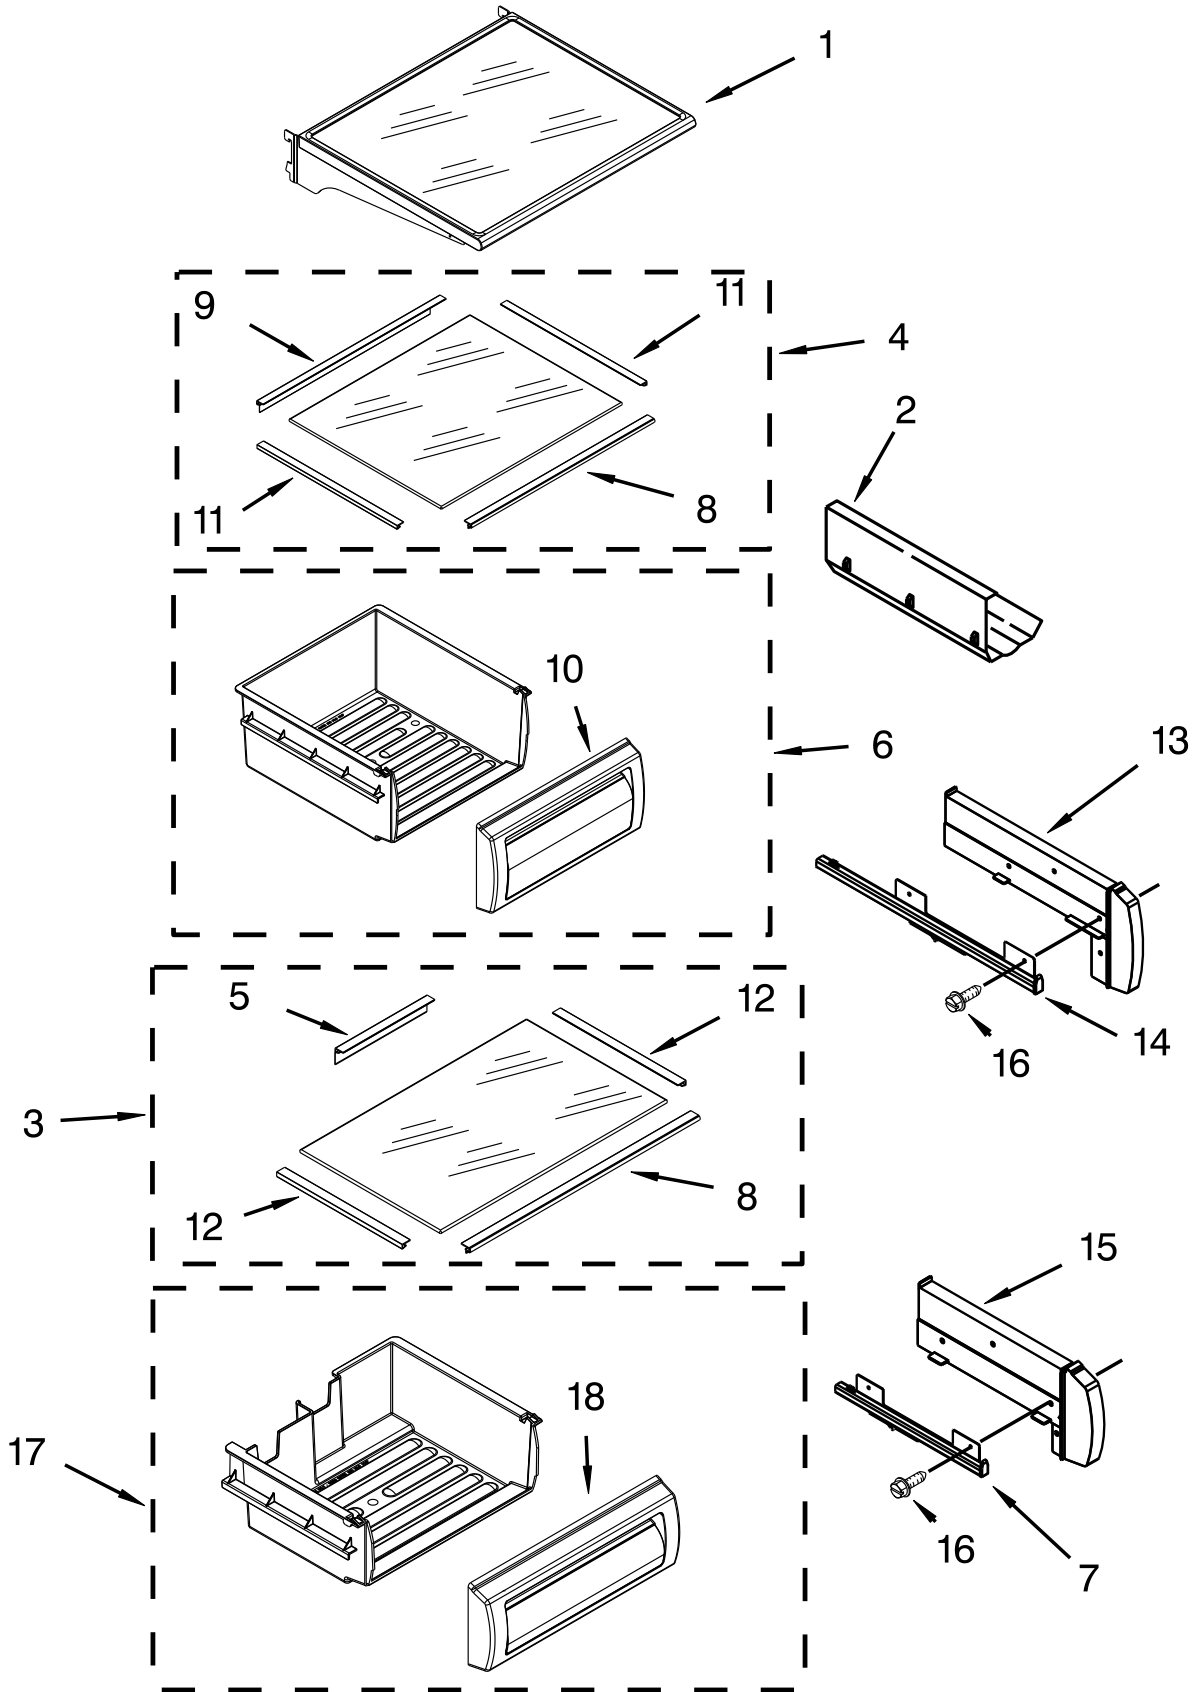

REFRIGERATOR SHELF PARTS

REFRIGERATOR SHELF PARTS

<u>Illus.</u> <u>No.</u>	<u>Part No.</u>	<u>Description</u>	<u>Illus.</u> <u>No.</u>	<u>Part No.</u>	<u>Description</u>	<u>Illus.</u> <u>No.</u>	<u>Part No.</u>	<u>Description</u>
1	W10556777	Shelf Assembly	11	2252255	Trim, Side Glass Crisper	16		Screw
2	2179404	Rack, Wine	12	2256250	Trim, Side Glass Meat Pan		8533929	Screw (Stainless)
3	W10556312	Meat Pan Cover Assembly	13		Spacer, Crisper			Left Hand
4	W10556775	Crisper Cover Assembly		2256222	Right Hand		8533928	Screw (Stainless)
5	2257582	Trim, Glass (Rear)		2256223	Left Hand	17	W10407627	Pan Assembly Meat
6	W10407624	Crisper Pan	14		Slide, Crisper	18	2256366	Front, Meat Pan
7		Slide, Meat Pan		2302956	Left Hand			
	2302954	Left Hand	15	2302957	Right Hand			
	2302955	Right Hand		2256243	Left Hand			
8	2302831	Trim, Glass Front		2256244	Right Hand			
9	2256254	Trim, Glass (Rear)						
10	2256248	Front, Crisper Pan