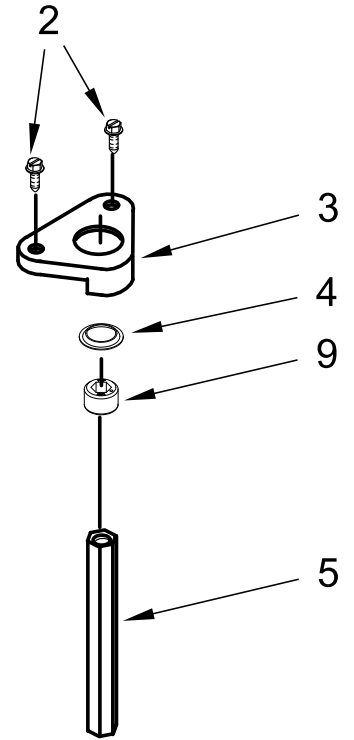

MOTOR AND ICE CONTAINER PARTS

MOTOR AND ICE CONTAINER PARTS

<u>Illus.</u> <u>No.</u>	<u>Part No.</u>	<u>Description</u>	<u>Illus.</u> <u>No.</u>	<u>Part No.</u>	<u>Description</u>	<u>Illus.</u> <u>No.</u>	<u>Part No.</u>	<u>Description</u>
1	W10395653	Ice Container Assembly	4	2198628	Seal	8	2318028	Cover
2	8281163	Screw (Stainless)	5	2318082	Drive Shaft	9	2315559	Bearing Sleeve
3	2188919	Clip, Shaft	6	2318011	Enclosure, Motor			
			7	2315547	Motor, Dispenser