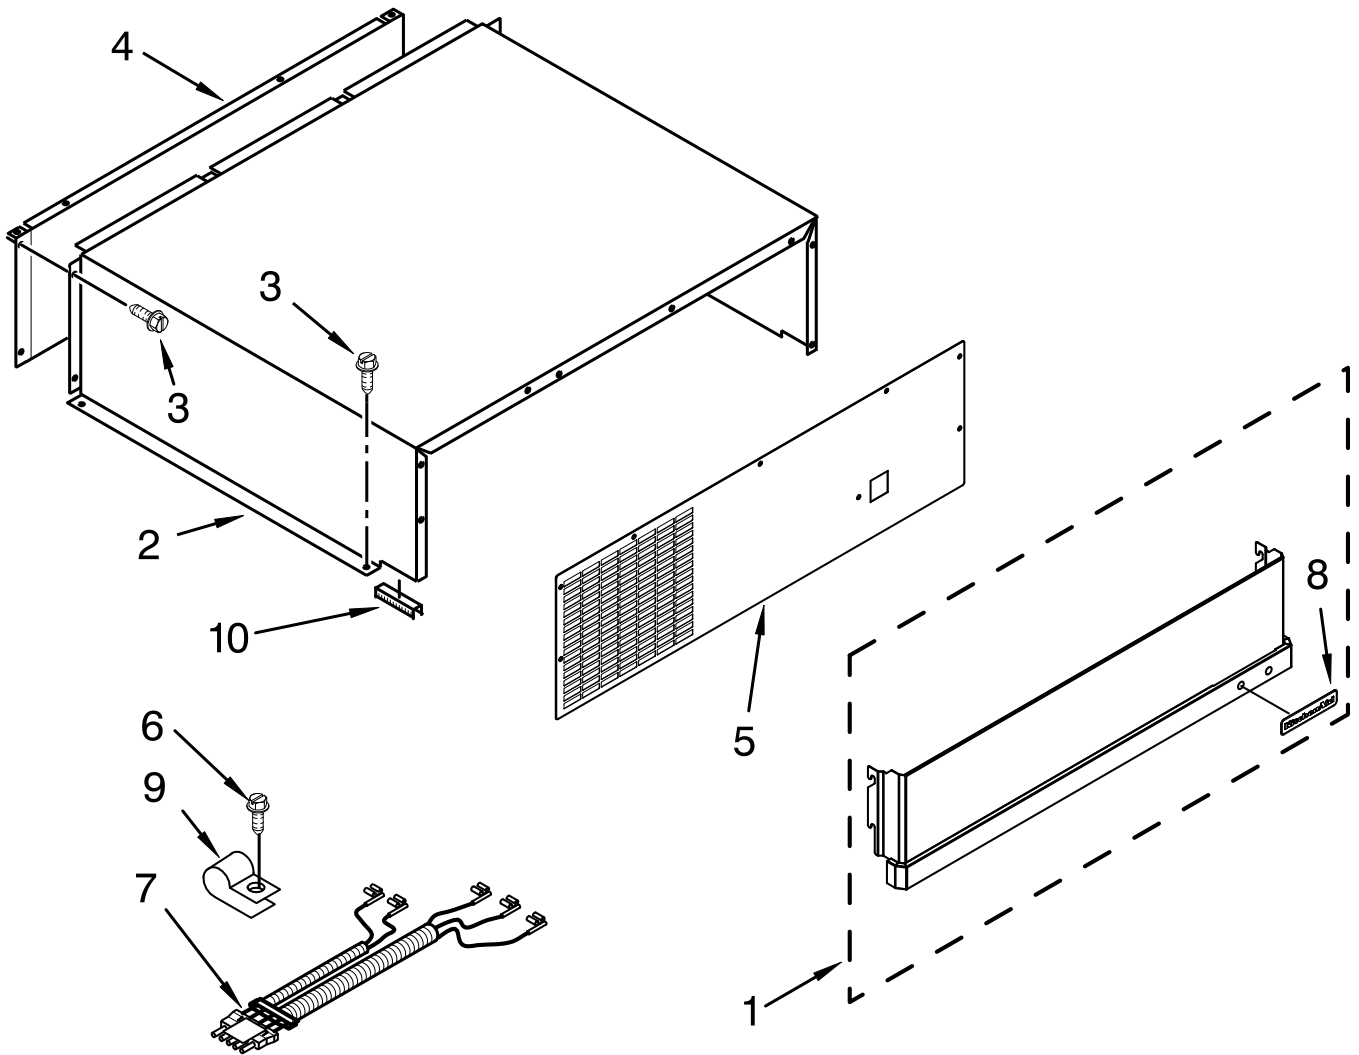

TOP GRILLE AND UNIT COVER PARTS

TOP GRILLE AND UNIT COVER PARTS

<u>Illus.</u> <u>No.</u>	<u>Part No.</u>	<u>Description</u>	<u>Illus.</u> <u>No.</u>	<u>Part No.</u>	<u>Description</u>	<u>Illus.</u> <u>No.</u>	<u>Part No.</u>	<u>Description</u>
1		Panel, Decorative Assembly	4	2256466	Panel, Unit Back	8		Nameplate
	W10560589	Stainless	5	W10185625	Unit Cover, Front		W10560583	Stainless
2	W10624563	Cover, Unit	6	487415	Screw	9	489348	Clamp, Tube
3	486194	Screw	7	W10167456	Assembly, RC Wire	10	2215910	Grommet, Flexible