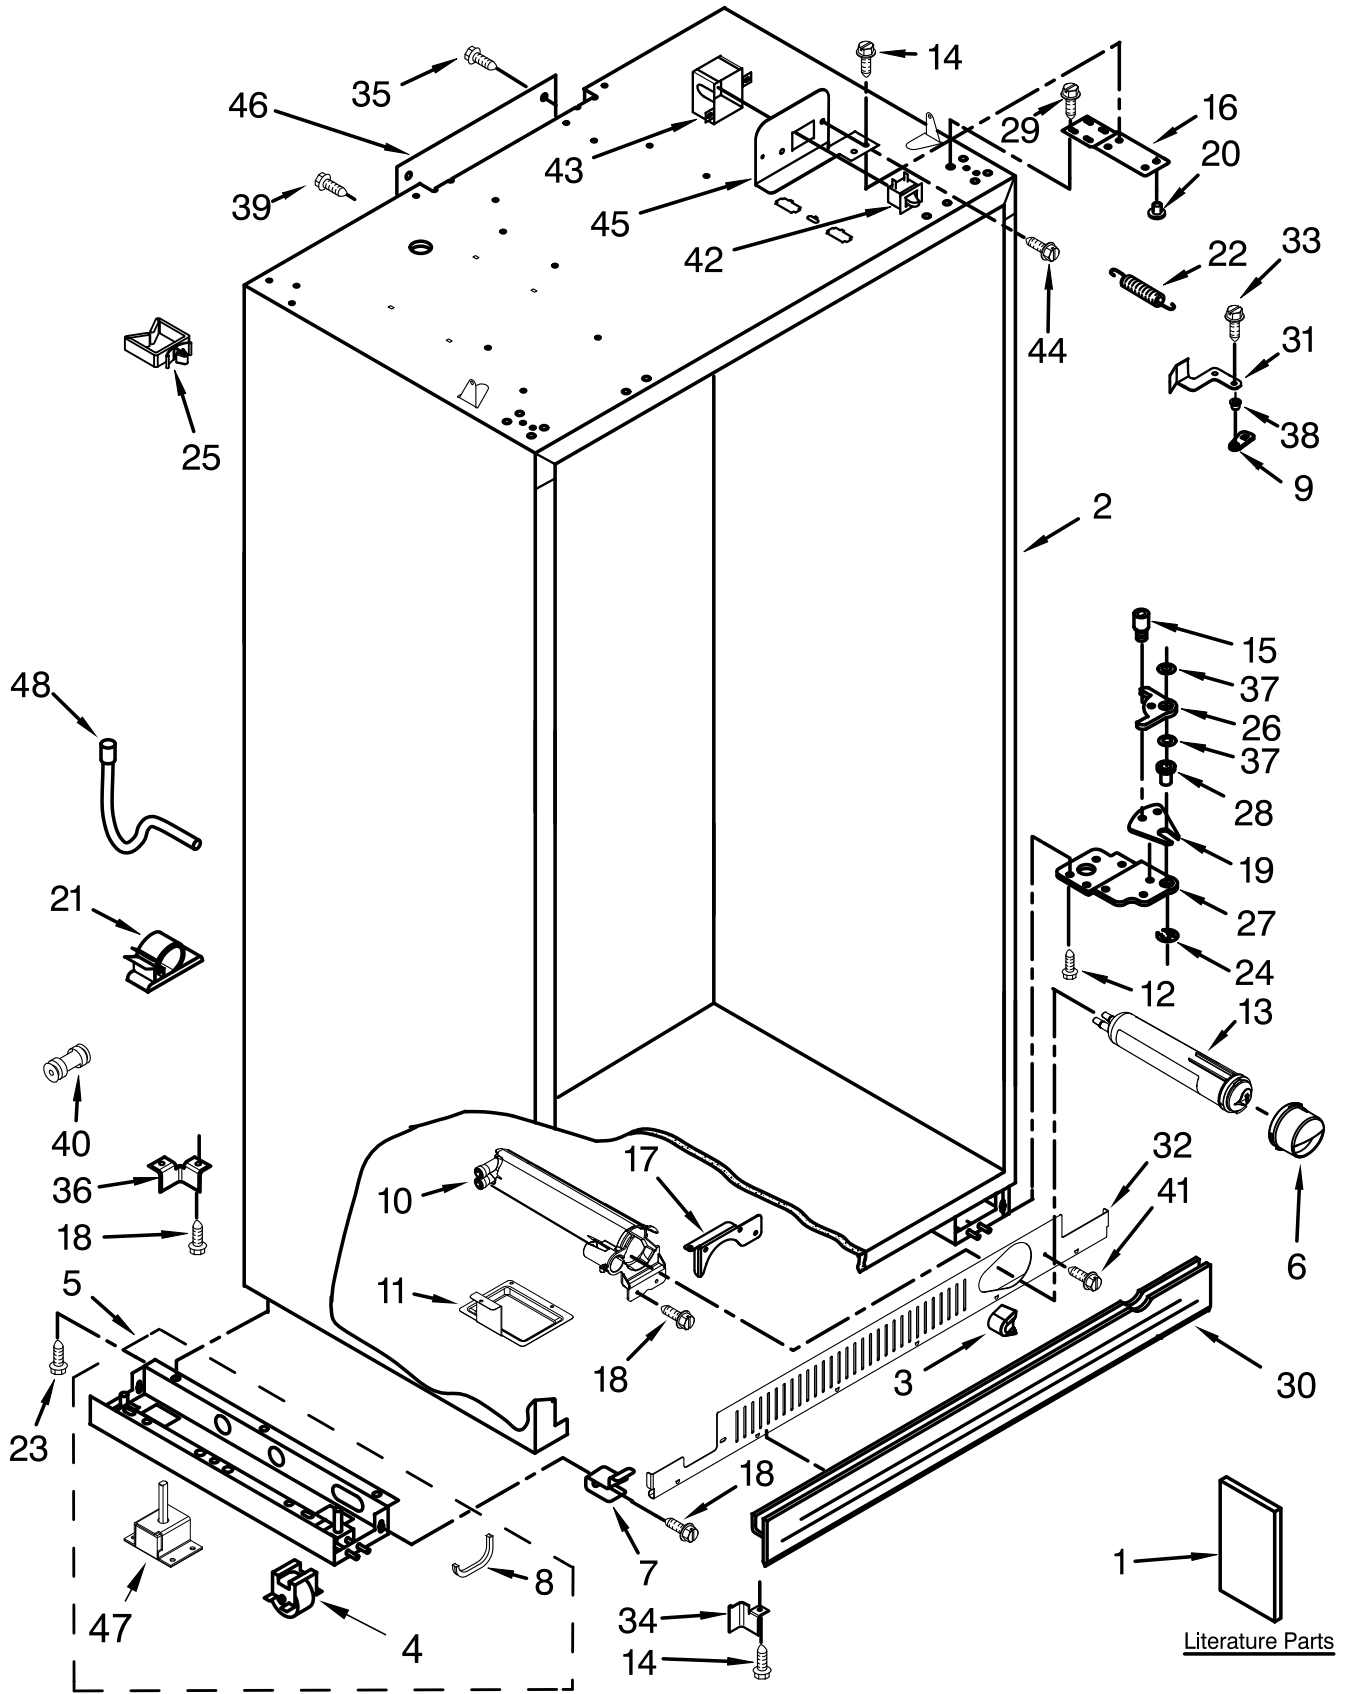

CABINET PARTS

CABINET PARTS

<u>Illus.</u> <u>No.</u>	<u>Part No.</u>	<u>Description</u>	<u>Illus.</u> <u>No.</u>	<u>Part No.</u>	<u>Description</u>	<u>Illus.</u> <u>No.</u>	<u>Part No.</u>	<u>Description</u>
1		Literature Parts	15	3400230	Screw	34		Bracket, Support Base (Front)
	W10539434	Use & Care Guide	16	2257644	Hinge, Top		2006616	Left Hand
	W10593343	Energy Guide	17	W10348782	Bracket, Filter		2006556	Right Hand
	2306424	Ice maker and Ingredient Care Center Service Sheet	18	W10001250	Screw	35	1157158	Screw
	2220407	Modular Ice maker Service Sheet	19	2004994	Lock, Bushing	36	2006617	Bracket, Base Support
	W10539432	Installation Instructions	20	W10484913	Bushing, Top Hinge	37	2006346	Washer, Extension Arm
2		Cabinet (Not A Serviceable Part)	21	2004514	Clip	38	2316859	Bushing, Extension Arm
3		Button, Water Filter	22	2221242	Spring, Door Closure (Green)	39	1163283	Screw
	2260503B	Black	23	486194	Screw	40	W10271541	Connector, Union
4	W10138054	Assembly, Roller	24	2005008	Retaining Ring, Adjustable Bushing	41	8281163	Screw (Stainless)
5		Support, Leveler Assembly	25	W10129069	Clip, Tube	42		Switch, Rocker Arm
	W10138423	Right Hand	26	W10482554	Cover, Bottom Gap		1118894	Switch, Rocker Arm (Refrigerator)
	W10279275	Left Hand	27		Hinge (Bottom)		1115373	Switch, Rocker Arm, Combination(Freezer)
6		Cap, Water Filter		2006780	Right Hand	43	2215938	Cover, Switch
	2260518B	Black	28	2302876	Bushing, Adjustable	44	487415	Screw
7	2307640	Mounting Bracket, Grill	29	8533913	Screw	45		Bracket, Switch
8	2307584	Grommet, Crossover Tube	30		Skirt-Grille, Bottom		2221097	Right Hand
9	2320509	Stop, Door		2209025B	Black		2221096	Left Hand
10	W10121140	Housing, Water Filter	31		Extension Arm, Door Closer	46	2215612	Cover, Air Duct
11	2318189	Tray, Filter Drip		2266882	Right Hand	47	2005032	Leveler, Adjustable
12	3400525	Screw		2266881	Left Hand	48	2314064	Tube, Drain
13	AFF6	Filter, Water	32		Grille Bottom, Front			
14	489399	Screw		2325185B	Black			
			33	W10485630	Screw