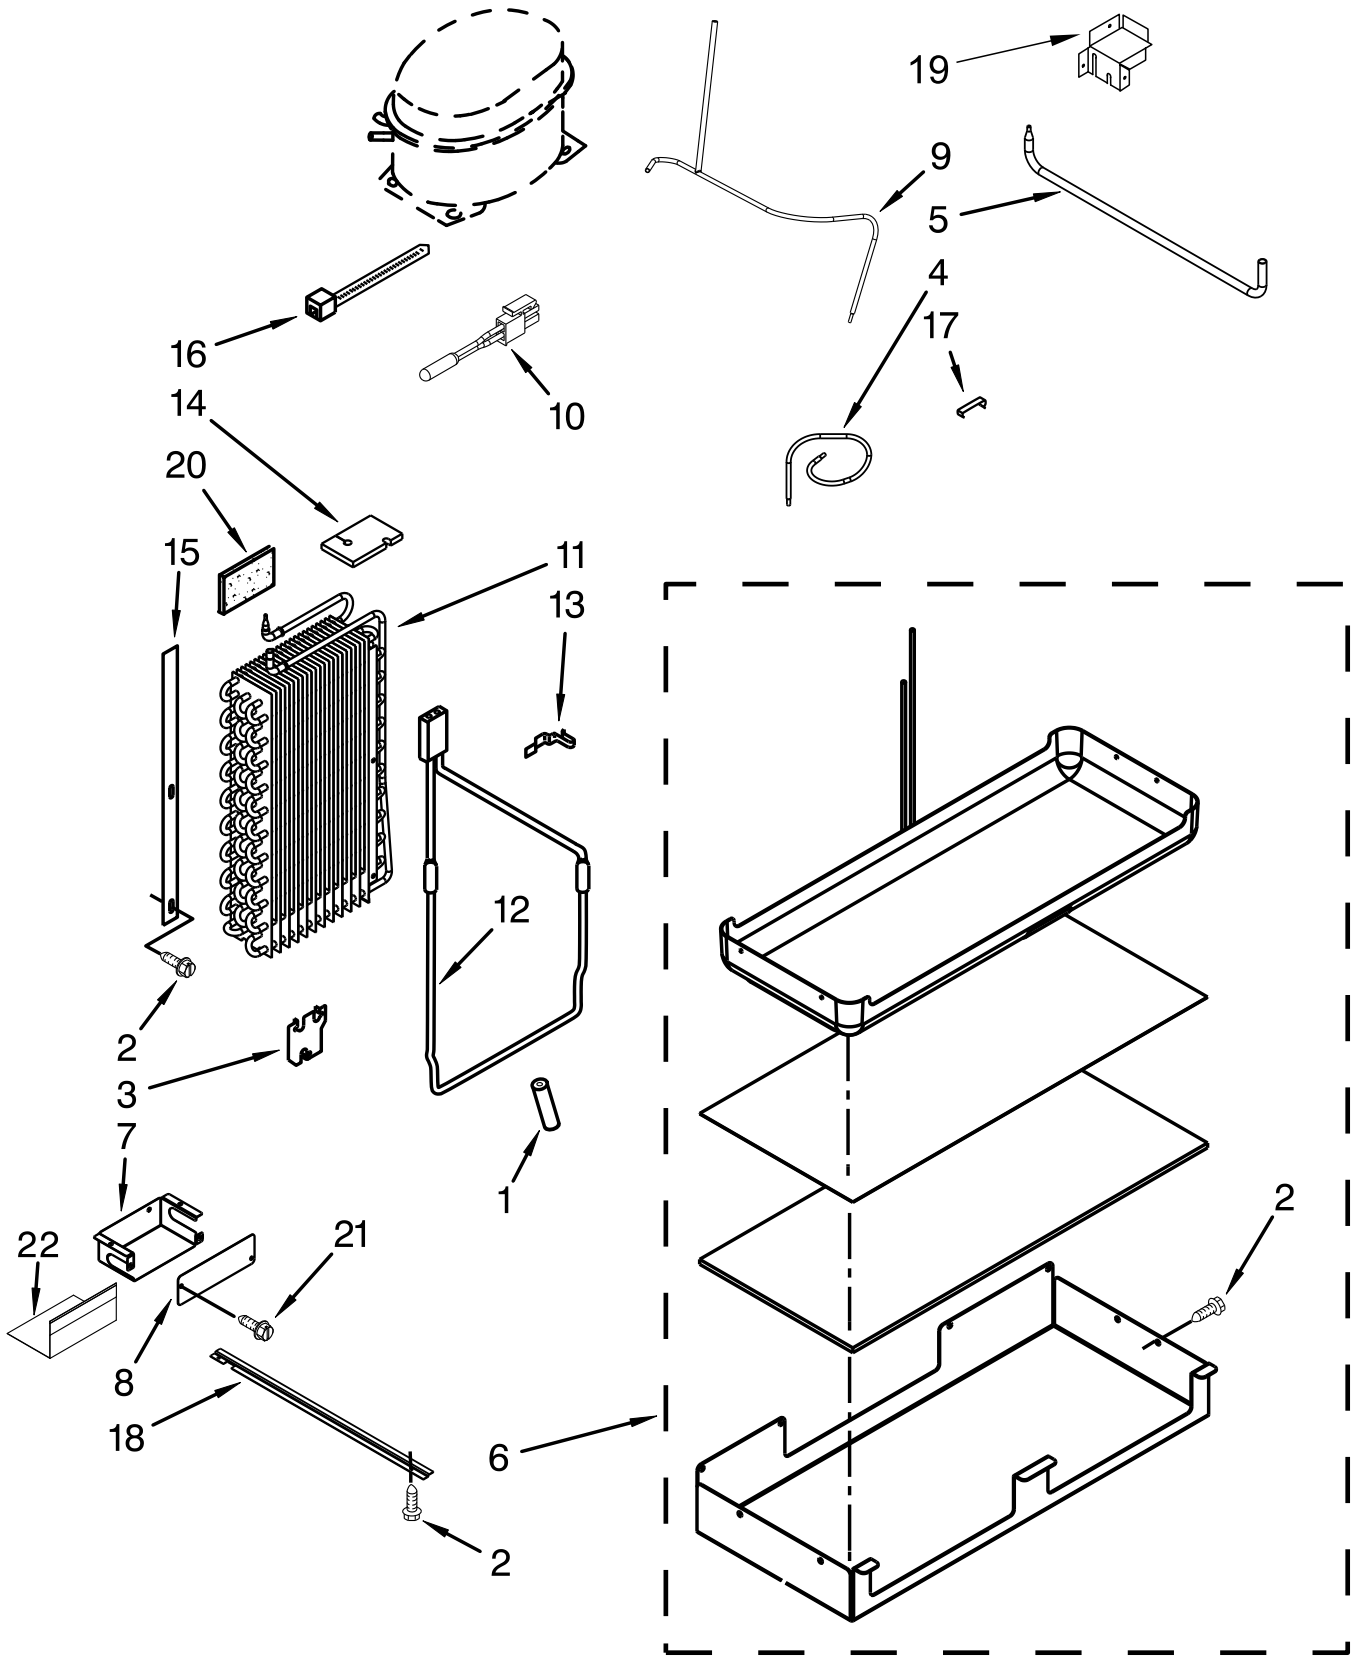

LOWER UNIT AND TUBE PARTS

LOWER UNIT AND TUBE PARTS

<u>Illus.</u> <u>No.</u>	<u>Part No.</u>	<u>Description</u>	<u>Illus.</u> <u>No.</u>	<u>Part No.</u>	<u>Description</u>	<u>Illus.</u> <u>No.</u>	<u>Part No.</u>	<u>Description</u>
1	2215648	Dampener	9	W10412488	Tube, Discharge	18	2320554	Support, Drain Pan
2	486194	Screw	10	2188820	Thermistor	19	W10160981	Bracket, Air Return Assembly
3	W10157752	Bracket, Heater	11	W10427992	Evaporator	20	2169104	Sealer, Insulation
4	W10306442	Tube, Oil Trap Suction	12	W10140161	Heater, Defrost	21	304392	Screw
5	W10388653	Tube, Transition (Drier/Restrictor)	13	1113048	Clamp, Heater			
6	W10281063	Drain Pan Assembly	14	W10139908	Cover, Evaporator Seal			
7	W10309012	Cover, Wiring	15	W10432308	Gasket, Evaporator			
8	W10321048	Cover, Wire Box	16	2155774	Tie, Wire			
			17	W10169509	Clip, Heat Exchanger