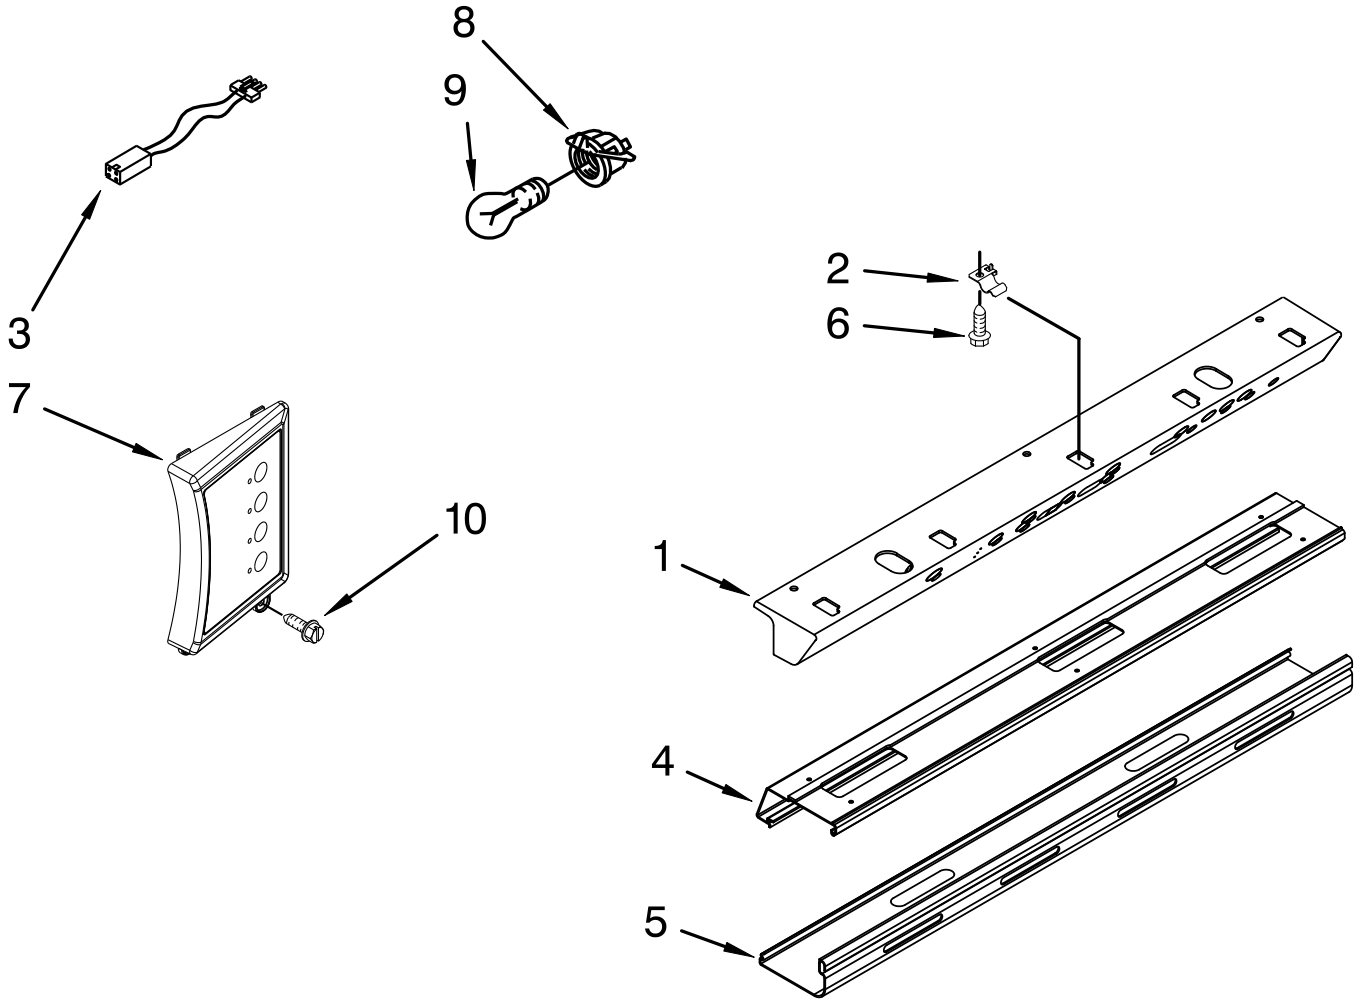

CONTROL PANEL PARTS

CONTROL PANEL PARTS

<u>Illus.</u> <u>No.</u>	<u>Part No.</u>	<u>Description</u>	<u>Illus.</u> <u>No.</u>	<u>Part No.</u>	<u>Description</u>	<u>Illus.</u> <u>No.</u>	<u>Part No.</u>	<u>Description</u>
1	W10560597	Control Box Assembly	5	2307595	Shield, Control Box	8	W10191429	Socket, Light
2	2317000	Clip, Control Box	6	487539	Screw (Stainless)	9	2326255	Bulb, Light
3	W10458299	Wire, Jumper	7	W10151210	Display Board, Ingredient Care Center	10	8281251	Screw (White)
4	2307592	Bracket, Control Box