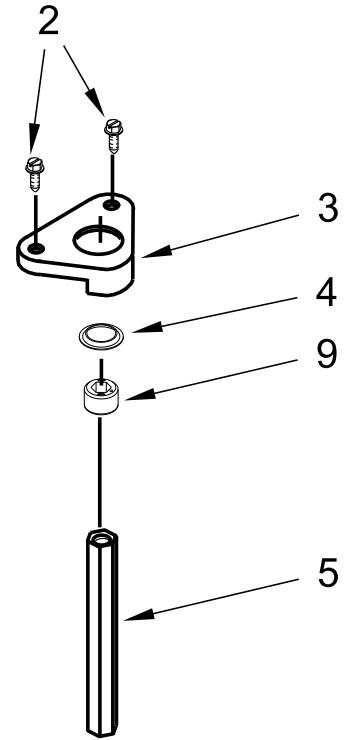

MOTOR AND ICE CONTAINER PARTS

MOTOR AND ICE CONTAINER PARTS

<u>Illus.</u> <u>No.</u>	<u>Part No.</u>	<u>Description</u>	<u>Illus.</u> <u>No.</u>	<u>Part No.</u>	<u>Description</u>	<u>Illus.</u> <u>No.</u>	<u>Part No.</u>	<u>Description</u>
1	W10395653	Ice Container Assembly	4	2198628	Seal	8	2318028	Cover
2	8281163	Screw (Stainless)	5	2318082	Drive Shaft	9	2315559	Bearing Sleeve
3	2188919	Clip, Shaft	6	2318011	Enclosure, Motor			
			7	2315547	Motor, Dispenser