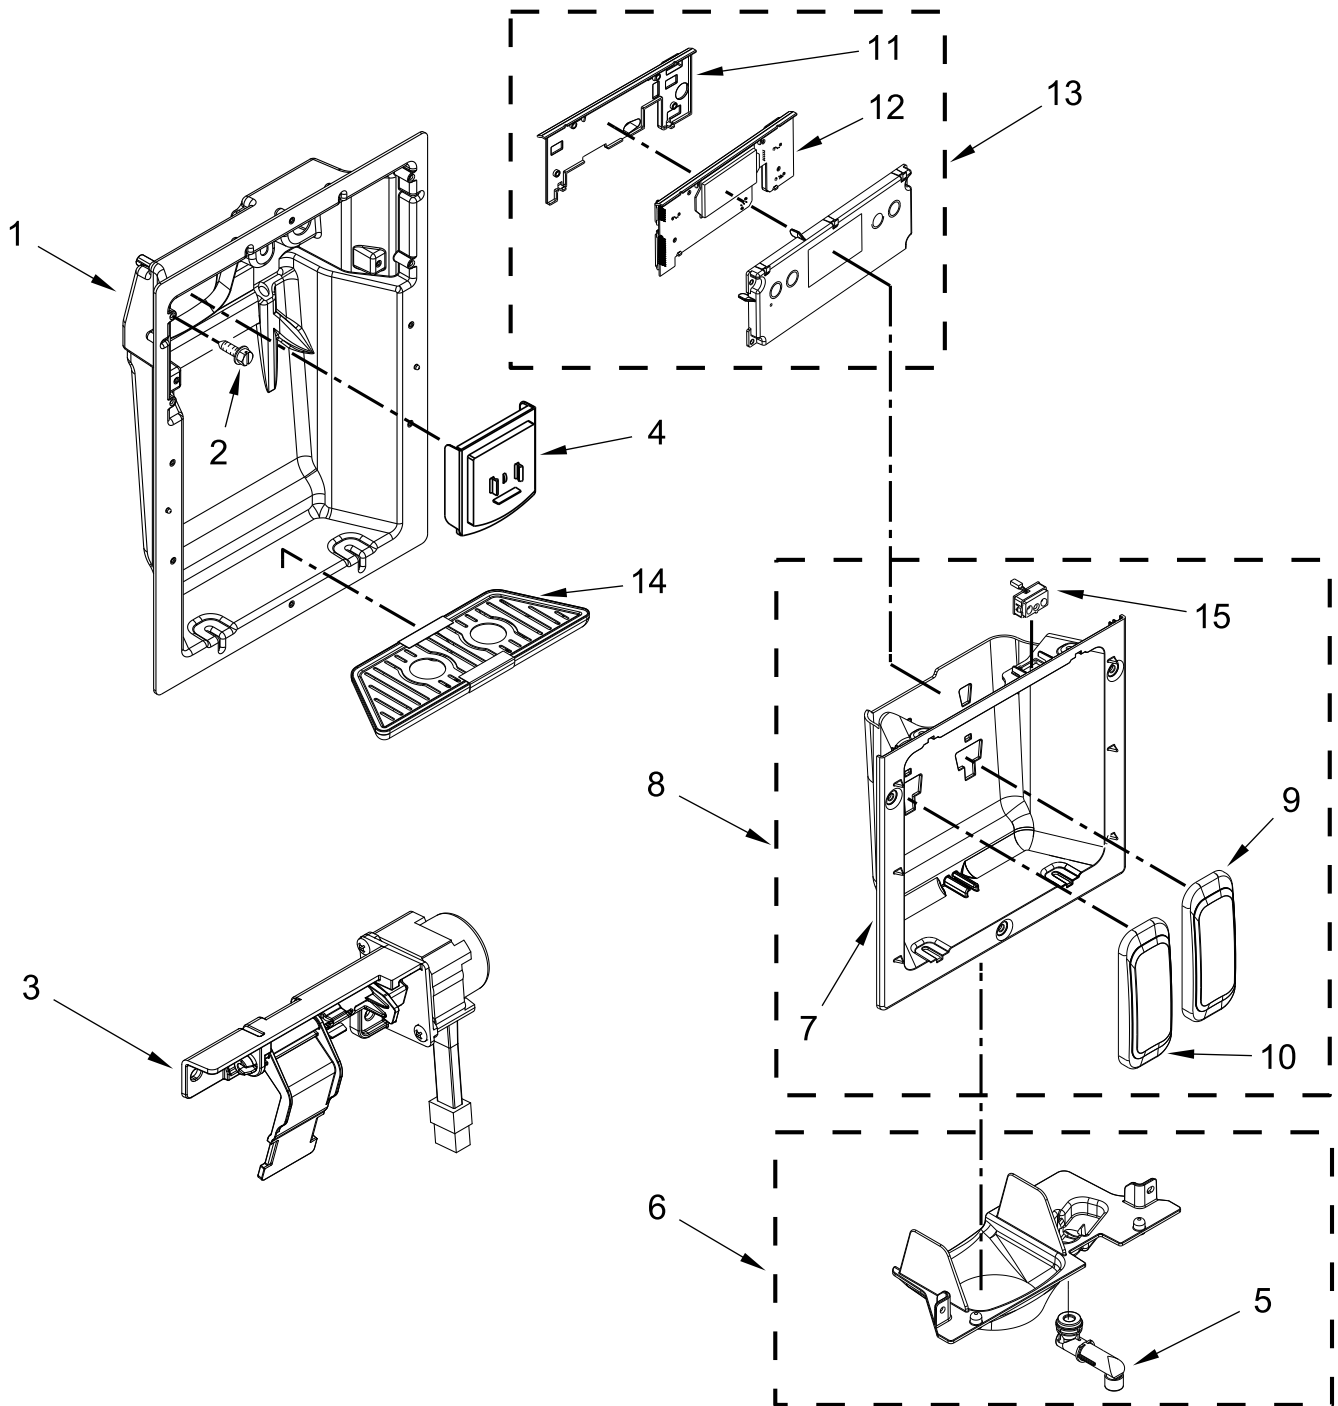

DISPENSER PARTS

DISPENSER PARTS

<u>Illus.</u> <u>No.</u>	<u>Part No.</u>	<u>Description</u>	<u>Illus.</u> <u>No.</u>	<u>Part No.</u>	<u>Description</u>	<u>Illus.</u> <u>No.</u>	<u>Part No.</u>	<u>Description</u>
1		Housing, Dispenser (Not Serviced)	7		Housing, Middle (Not Available Order Item 8)	11	2305219	Cover, Control
2	486194	Screw	8	W10260622	Assembly, Housing	12	2321746	Assembly, UI Control Cover
3	W10546285	Assembly, Motor & Bracket	9		Pad, Water	13	W10553816	User Interface Assembly
4	W10504458	Door, Ice		2305307GN	Universal Silver	14		Drip Tray Assembly
5	2305235	Assembly, Spigot	10		Pad, Ice		2318062US	Universal Silver
6	2318017	Assembly, Separator		2305306GN	Universal Silver	15	2305342	Assembly, LED