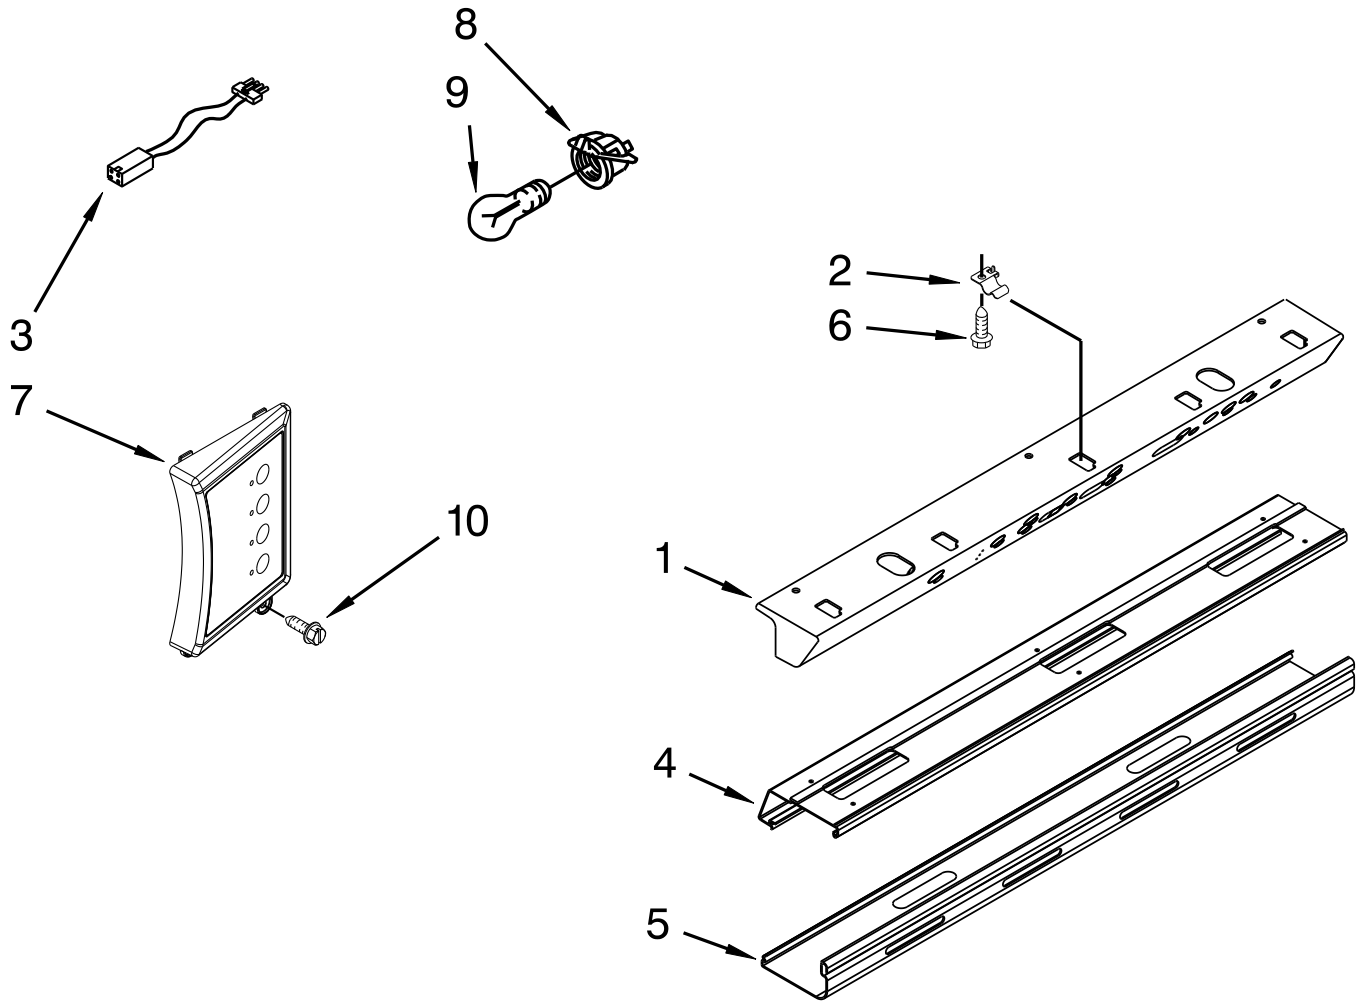

CONTROL PANEL PARTS

CONTROL PANEL PARTS

<u>Illus.</u> <u>No.</u>	<u>Part No.</u>	<u>Description</u>	<u>Illus.</u> <u>No.</u>	<u>Part No.</u>	<u>Description</u>	<u>Illus.</u> <u>No.</u>	<u>Part No.</u>	<u>Description</u>
1	W10560597	Control Box Assembly	5	2307595	Shield, Control Box	8	W10191429	Socket, Light
2	2317000	Clip, Control Box	6	487539	Screw (Stainless)	9	2326255	Bulb, Light
3	W10458299	Wire, Jumper	7	W10151210	Display Board, Ingredient Care Center	10	8281251	Screw (White)
4	2307592	Bracket, Control Box