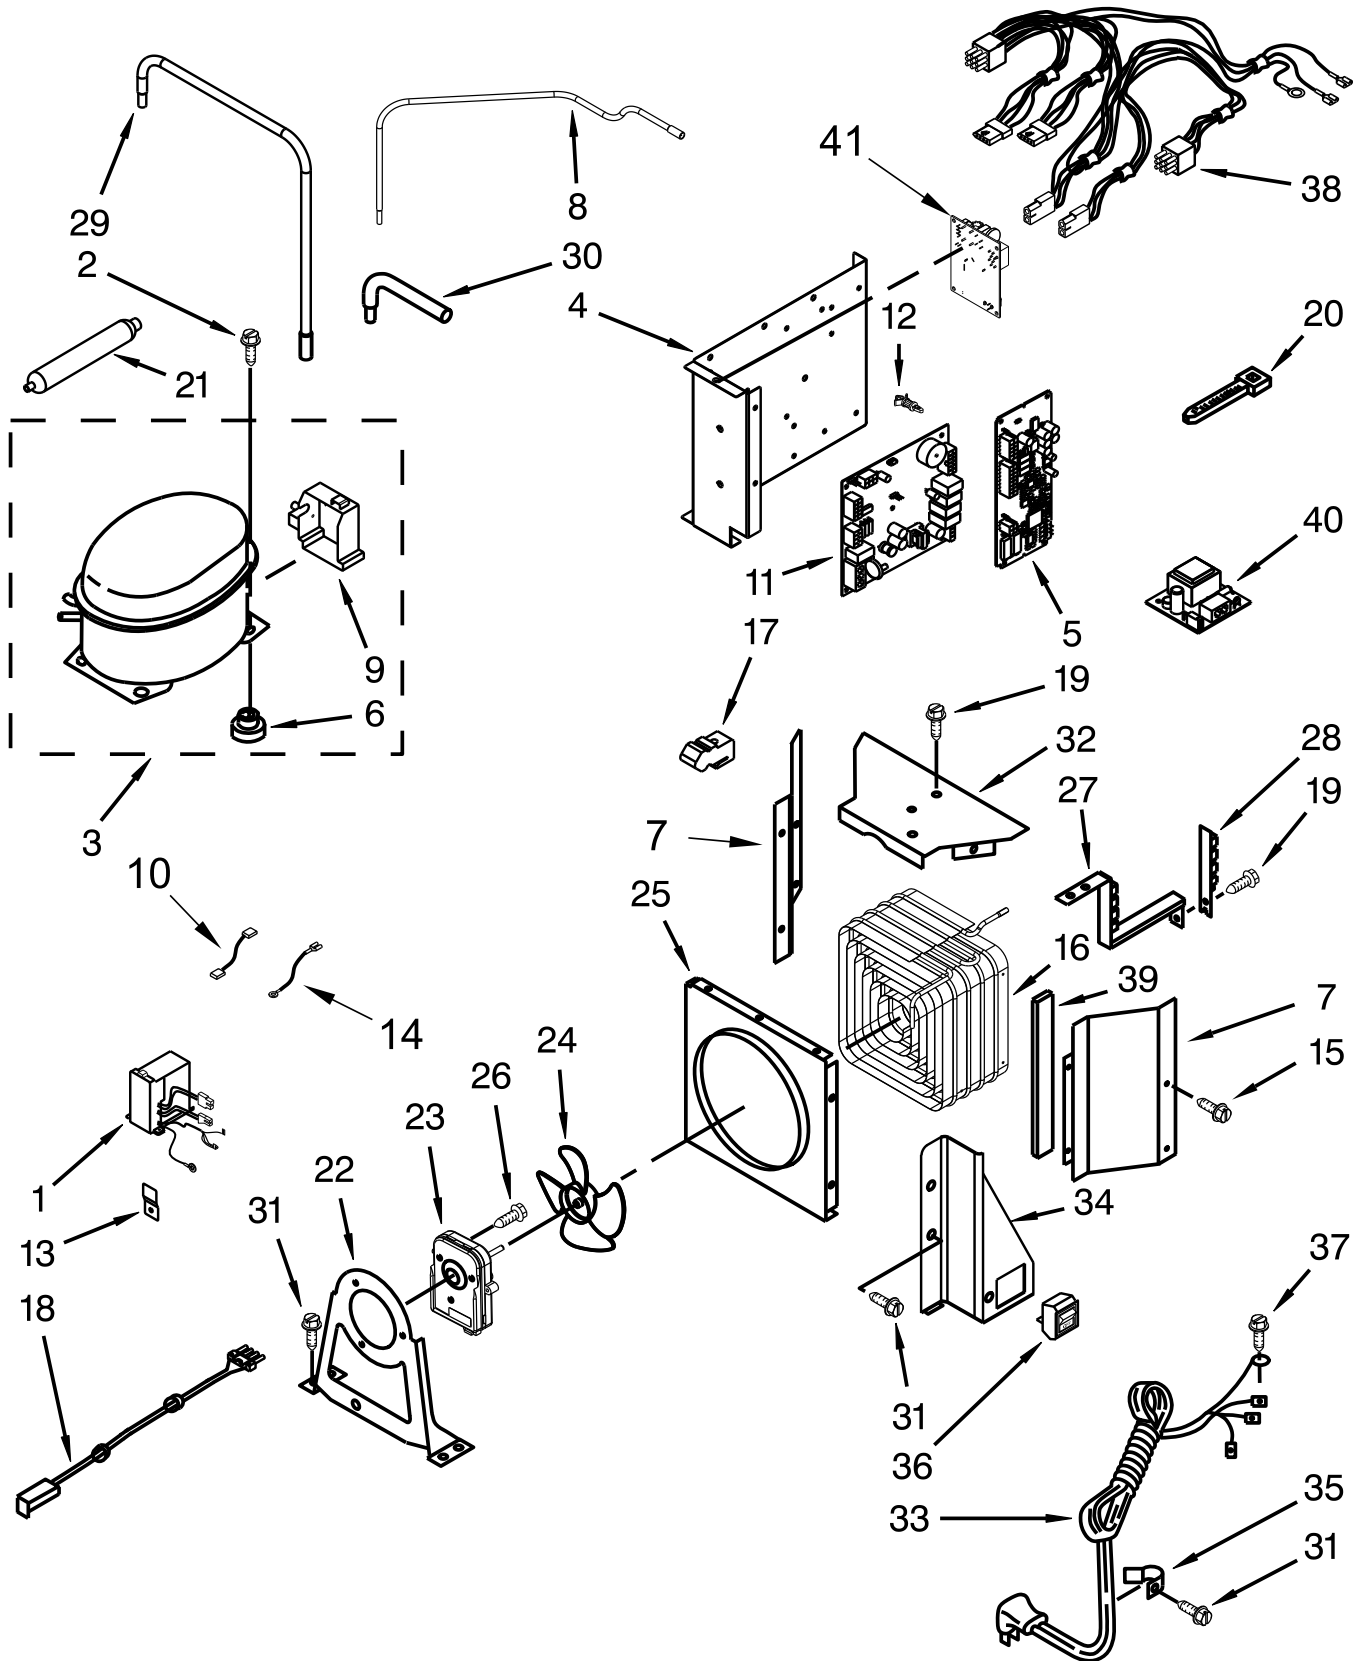

UPPER UNIT PARTS

UPPER UNIT PARTS

<u>Illus.</u> <u>No.</u>	<u>Part No.</u>	<u>Description</u>	<u>Illus.</u> <u>No.</u>	<u>Part No.</u>	<u>Description</u>	<u>Illus.</u> <u>No.</u>	<u>Part No.</u>	<u>Description</u>
1	W10449006	Inverter Box Assembly	17	2309431	Grommet	36	2266802	Switch, Power Disconnect
2	489373	Screw	18	2310207	Assembly, Condenser Fan Wire	37	487294	Screw
3	W10173296	Compressor	19	489399	Screw	38	W10427091	Assembly, Unit Wire
4	W10321056	Housing, Control Board	20	2155774	Tie, Wire	39	2309432	Gasket, Condenser
5	2318054	Control, Electronic	21	W10175593	Drier	40	2259350	Board, Power Supply
6	1100826	Grommet	22	W10414681	Bracket, Fan Motor (Condenser Fan)	41	W10356040	Control, Electronic
7		Support, Condenser	23	2188875	Motor, Condenser			Following Parts Not Illustrated
	W10415668	Right Hand	24	W10139483	Blade, Fan		978025	Valve, Access
	W10415666	Left Hand	25	W10415670	Orifice, Fan		978026	Valve, Access
8	W10234131	Tube, Heat Loop Transition	26	8533993	Screw		978027	Valve, Access
9	2215676	Cover, Terminal	27	2317031	Assembly, Bracket		978028	Valve, Access
10	W10483905	Jumper, Inverter	28	2317030	Assembly, Arm		978029	Valve, Access
11	W10200659	Control, Electronic	29	2307566	Tube, Drier Transition		978030	Valve, Access
12	2203075	Spacer	30	2194319	Tube, Process		876764	Valve, Access
13	2256328	Bracket, Inverter Mounting	31	486194	Screw			REFRIGERANT CHARGE
14	W10495645	Ground, Inverter	32	2309000	Cover, Condenser			7.50 oz. (R-134A)
15	1157158	Screw	33	2310251	Service Cord			
16	2307998	Condenser	34	W10321055	Bracket, Mounting (Power Switch)			
			35	549193	Clamp, Power Cord