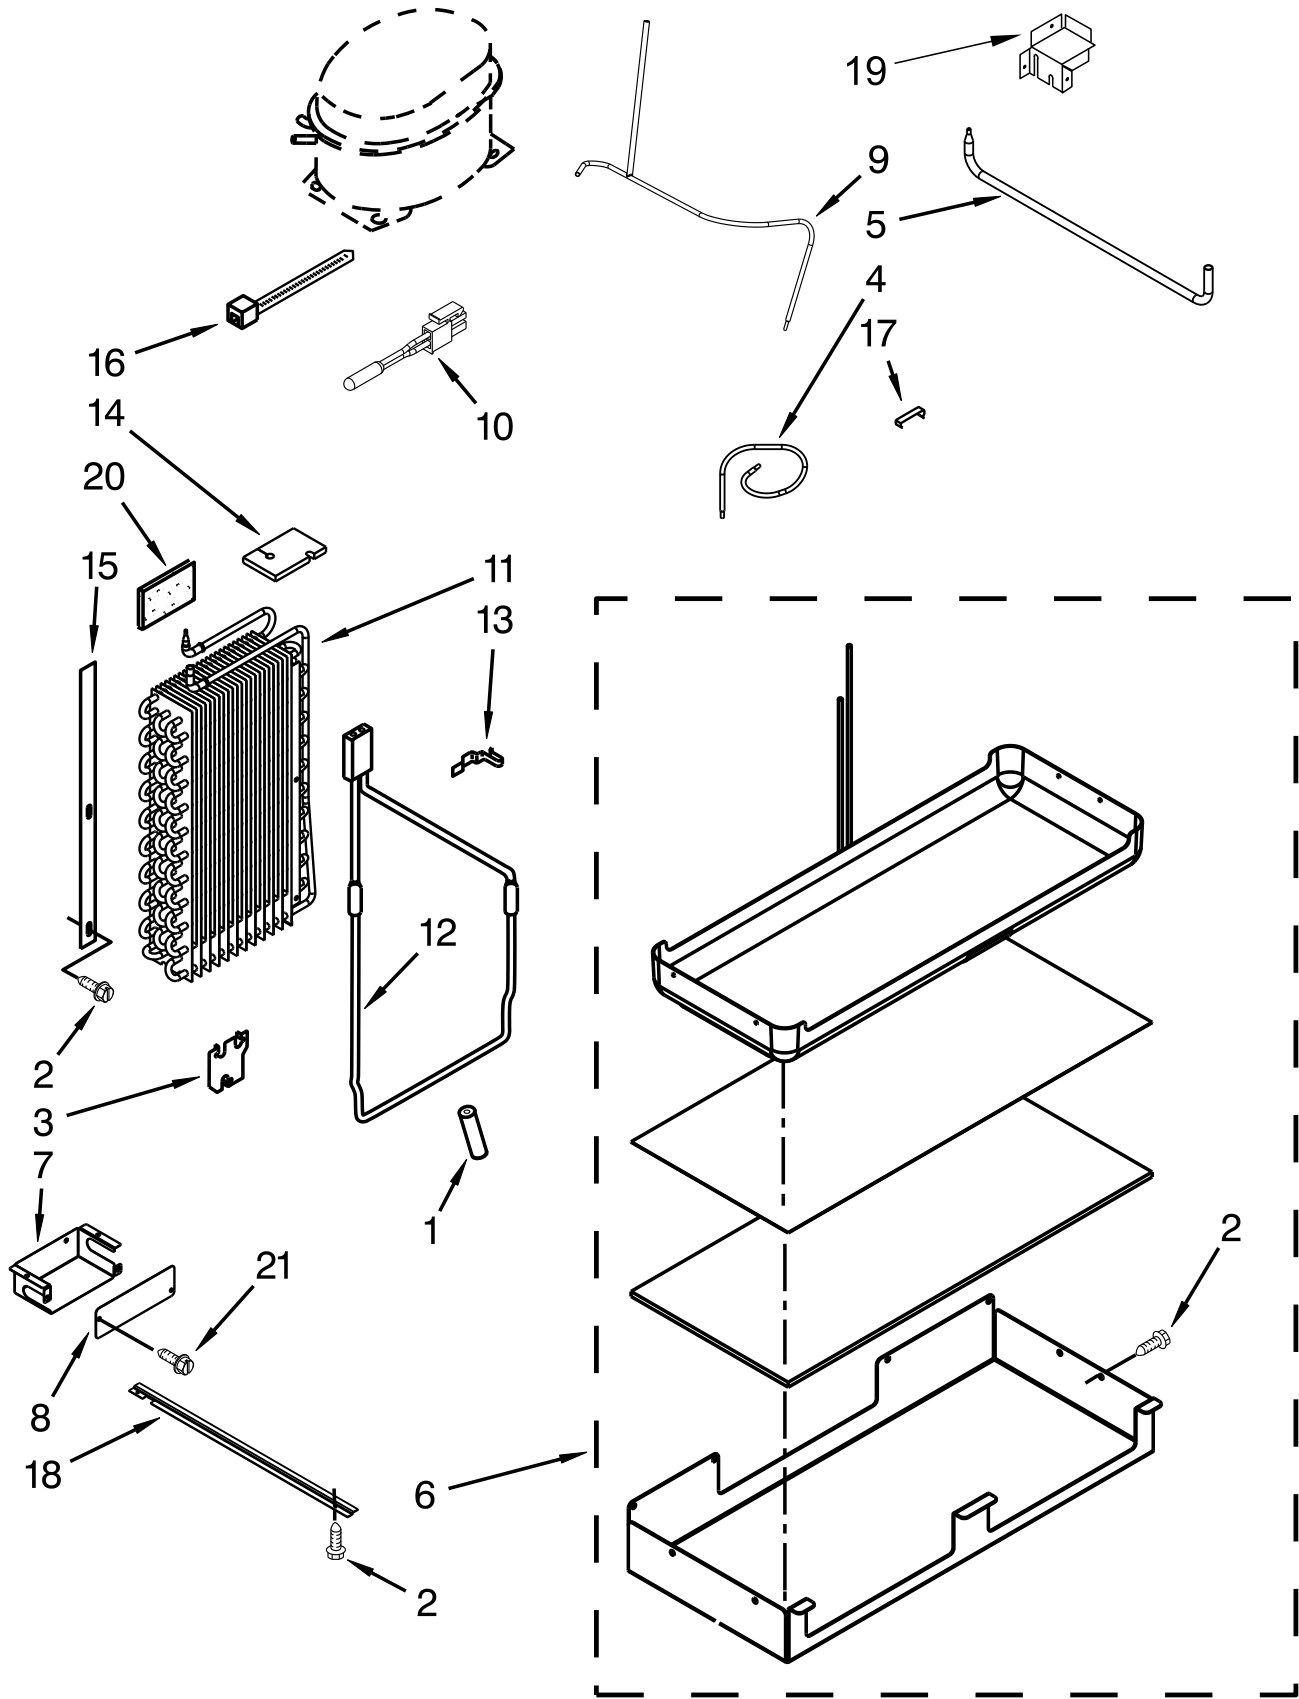

LOWER UNIT AND TUBE PARTS

LOWER UNIT AND TUBE PARTS

<u>Illus.</u> <u>No.</u>	<u>Part No.</u>	<u>Description</u>
1	2215648	Dampener
2	486194	Screw
3	W10157752	Bracket, Heater
4	W10306442	Tube, Oil Trap Suction
5	W10388653	Tube, Connect Drier Restrictor
6	W10281063	Drain Pan Assembly
7	W10309012	Cover, Wiring

<u>Illus.</u> <u>No.</u>	<u>Part No.</u>	<u>Description</u>
8	W10321048	Cover, Wire Box
9	W10412488	Tube, Discharge
10	2188820	Thermistor
11	W10427992	Evaporator
12	W10140161	Heater, Defrost
13	1113048	Clamp, Heater
14	W10139908	Cover, Evap Seal
15	W10432308	Gasket, Evaporator

<u>Illus.</u> <u>No.</u>	<u>Part No.</u>	<u>Description</u>
16	2155774	Tie, Wire
17	W10169509	Clip, Heat Exchanger
18	2320554	Support, Drain Pan
19	W10160981	Bracket, Air Return Assembly
20	2169104	Sealer, Insulation
21	304392	Screw