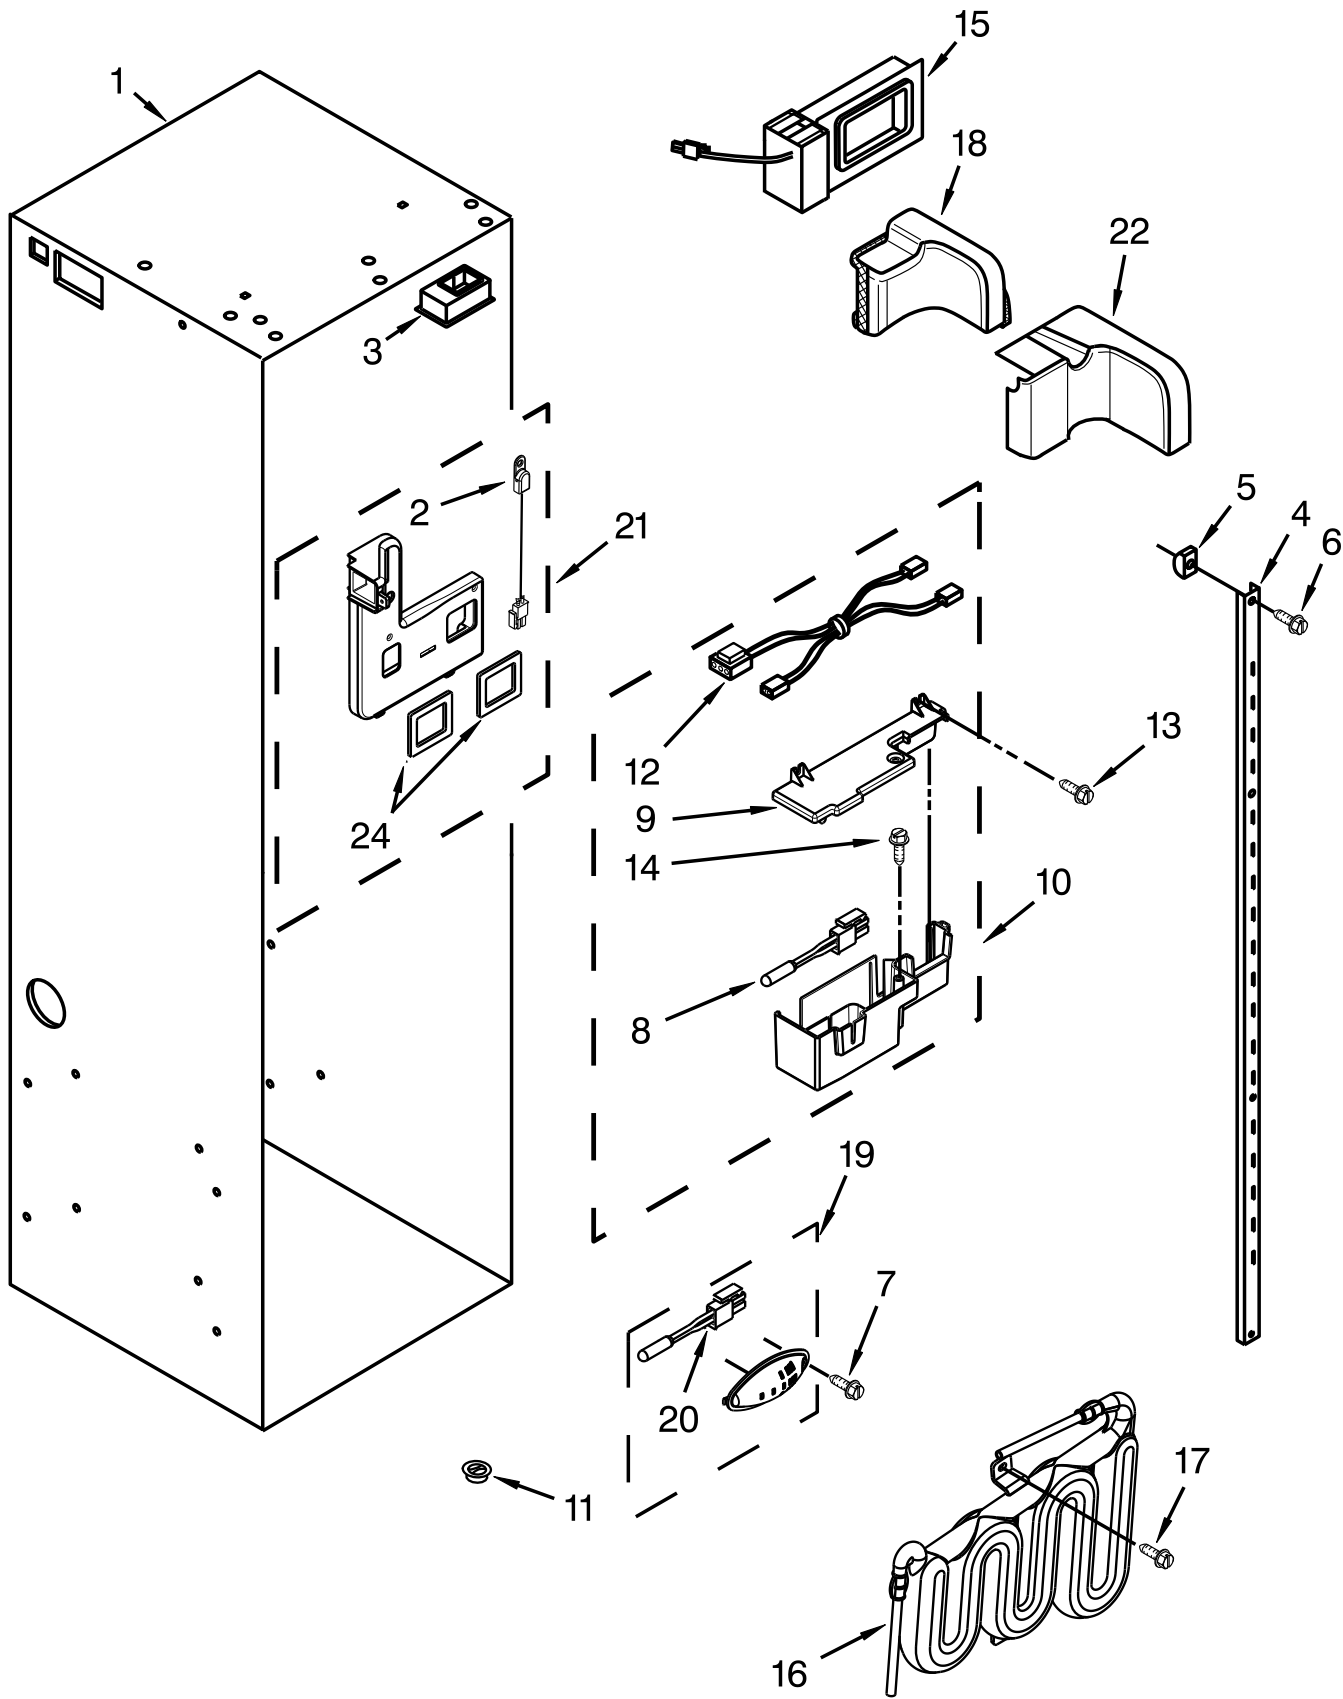

REFRIGERATOR LINER PARTS

REFRIGERATOR LINER PARTS

<u>Illus.</u> <u>No.</u>	<u>Part No.</u>	<u>Description</u>	<u>Illus.</u> <u>No.</u>	<u>Part No.</u>	<u>Description</u>	<u>Illus.</u> <u>No.</u>	<u>Part No.</u>	<u>Description</u>
1		Liner (Not A Serviceable Part)	10	W10169528	Assembly, Control Baffle	19	2317844	Assembly, Thermistor
2	2306010	Thermistor	11	W10237018	Release Valve	20	2188820	Thermistor
3	2208970	Air Duct	12	2310205	Assembly, Meat Pan Wire	21	W10475010	Assembly, Spacer
4	2259077	Ladder, Shelf	13	8533929	Screw (Stainless)	22	2309087	Cover, Air Diffuser
5	520965	Support, Ladder	14	486194	Screw	24	2259398	Seal, Air Duct
6	2006475	Screw (White)	15	2221296	Air Baffle Assembly			
7	487539	Screw (Stainless)	16	2327509	Reservoir, Water			
8	2302937	Thermistor Assembly	17	W10141518	Screw			
9	2302986	Lid, Baffle	18	2309222	Assembly, Air Diffuser