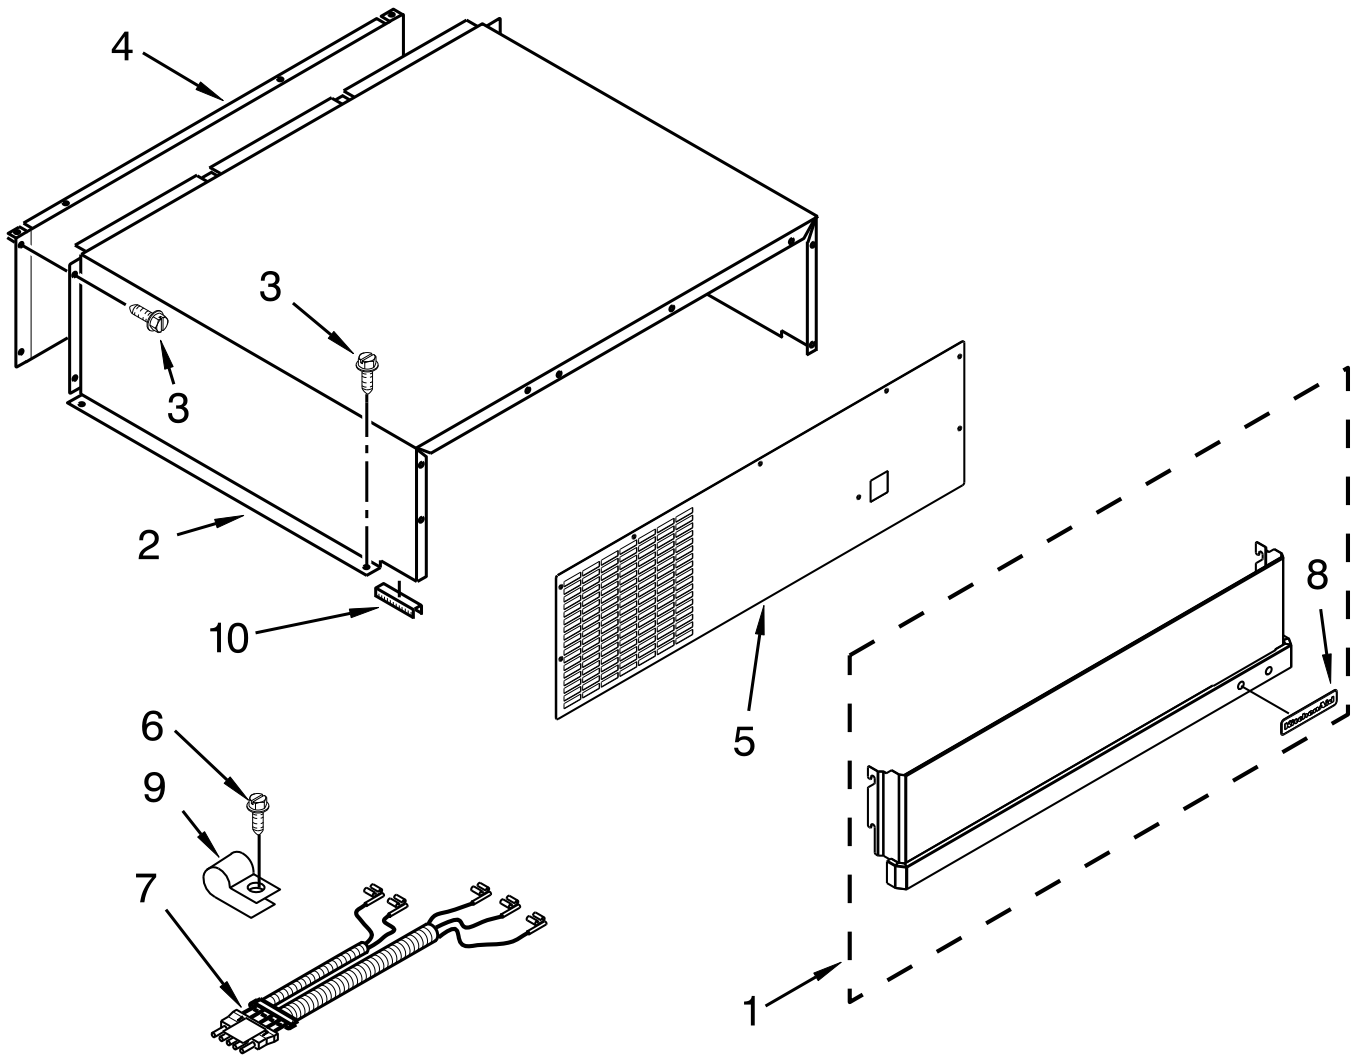

TOP GRILLE AND UNIT COVER PARTS

TOP GRILLE AND UNIT COVER PARTS

<u>Illus.</u> <u>No.</u>	<u>Part No.</u>	<u>Description</u>	<u>Illus.</u> <u>No.</u>	<u>Part No.</u>	<u>Description</u>	<u>Illus.</u> <u>No.</u>	<u>Part No.</u>	<u>Description</u>
1	107822	Panel, Decorative Assembly Stainless	4	2256466	Panel, Unit Back	8		Nameplate
2	W10188580	Cover, Unit	5	W10185625	Unit Cover, Front		W10560583	Stainless
3	486194	Screw	6	487415	Screw	9	489348	Clamp, Tube
			7	W10167456	Assembly, RC Wire	10	2215910	Grommet, Flexible