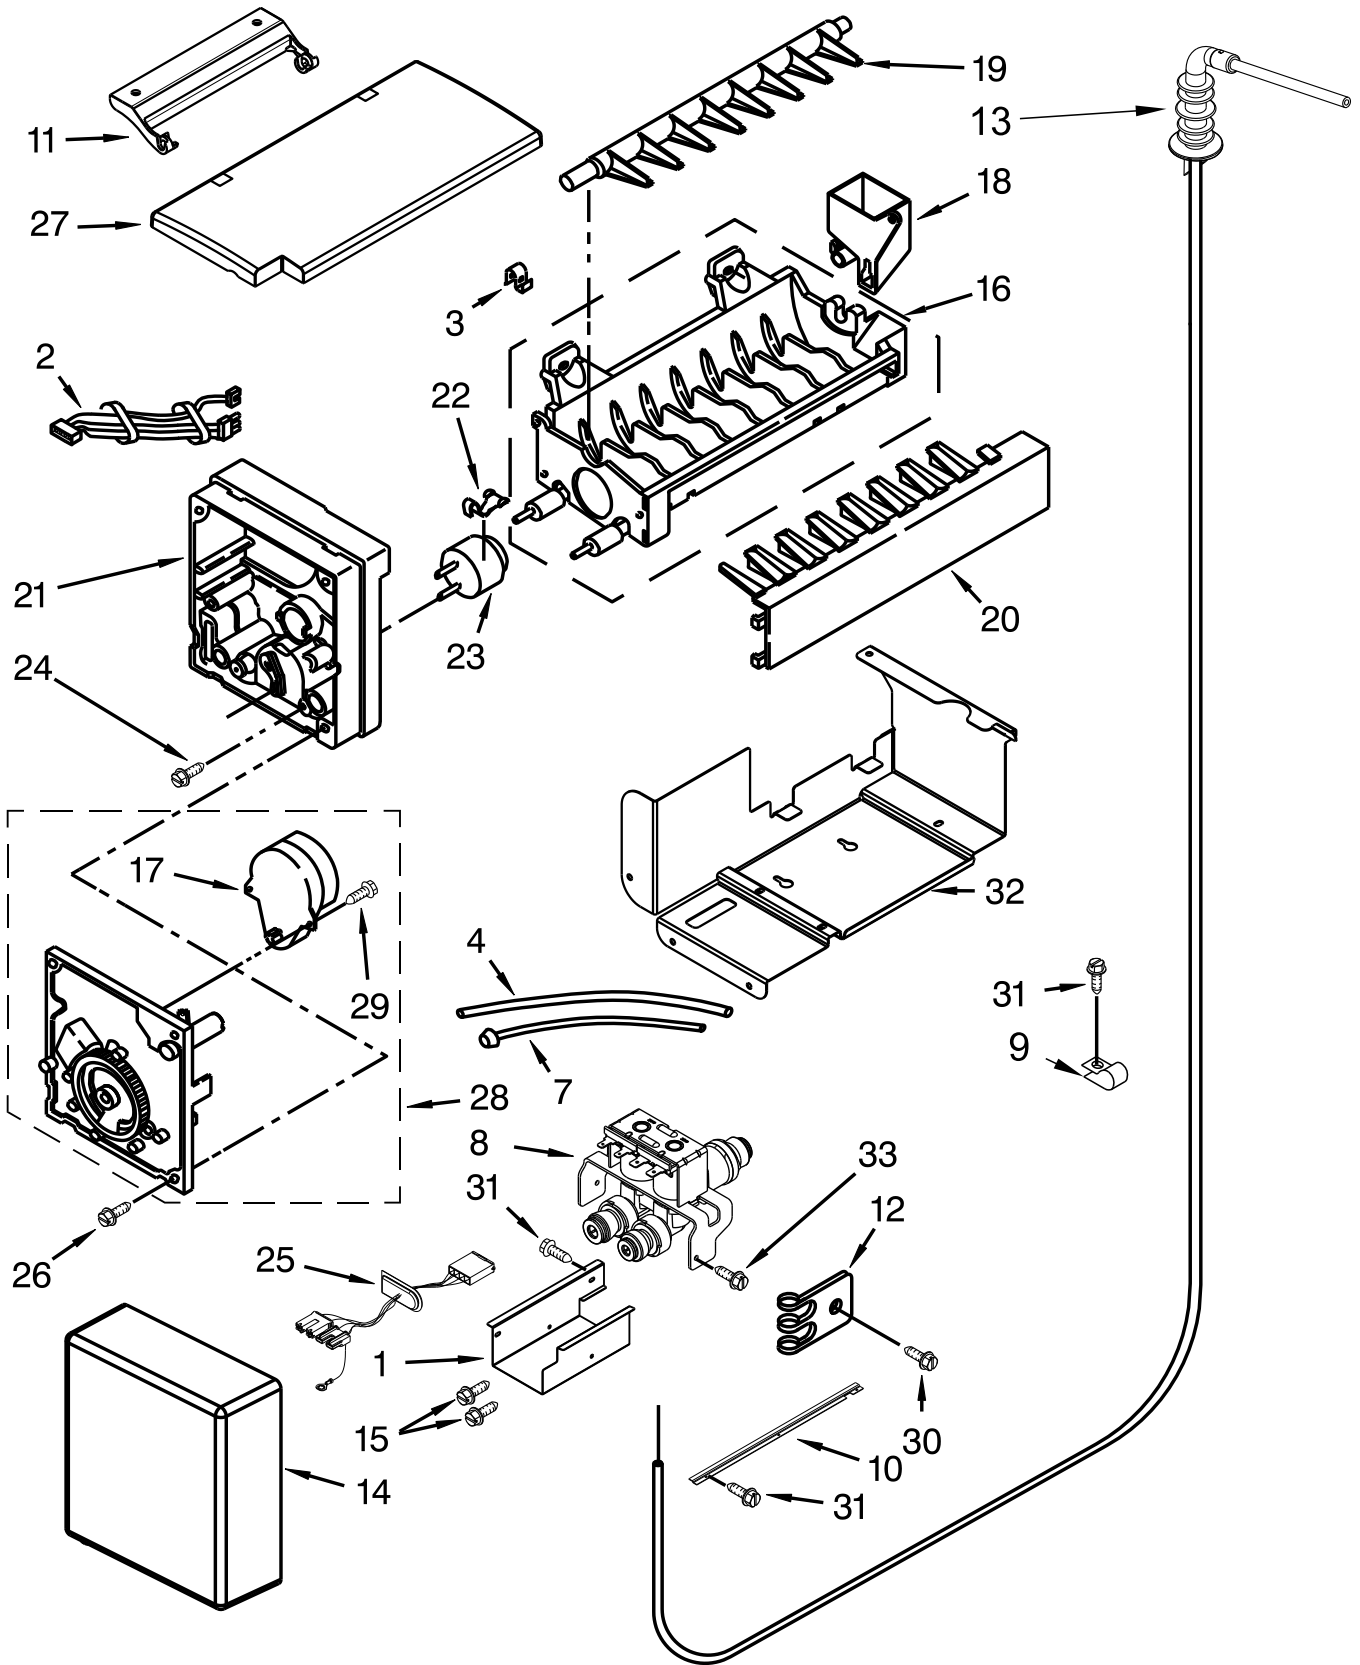

ICEMAKER PARTS

ICEMAKER PARTS

<u>Illus.</u> <u>No.</u>	<u>Part No.</u>	<u>Description</u>	<u>Illus.</u> <u>No.</u>	<u>Part No.</u>	<u>Description</u>	<u>Illus.</u> <u>No.</u>	<u>Part No.</u>	<u>Description</u>
1	2320601	Shield, Water Valve	15	W10141604	Screw	28	W10223929	Assembly, Module
2	W10508659	Assembly, Icemaker Wire	16	W10122527	Mold & Heater Assembly	29	489136	Screw
3	628379	Clip, Thermal Fuse	17		Motor, (Not Serviceable Order Item 28)	30	W10141645	Screw
4	W10296807	Tube, Filter Inlet	18	W10272168	Cup, Water Fill	31	486194	Screw
7	W10437853	Tube, Filter Outlet	19	627843	Ejector	32	2252228	Bracket, Icemaker Mounting
8	W10159842	Valve, Solenoid	20	W10272161	Stripper, Ice	33	304392	Screw
9	2221070	Clamp, Tube	21	2194712	Support, Housing	100	W10277448	Complete Icemaker Assembly
10	2320559	Support, Valve	22	2315522	Retainer, Thermostat			
11	2198641	Bracket, Icemaker Cover	23	W10290336	Thermostat			
12	2208136	Clip, Water Tube	24	8533917	Screw			
13	W10357286	Fitting, Water	25	W10279391	Wire Assembly, Smart Valve			
14	W10289690	Cover, Icemaker	26	489276	Screw			
			27	W10504753	Cover, Icemaker