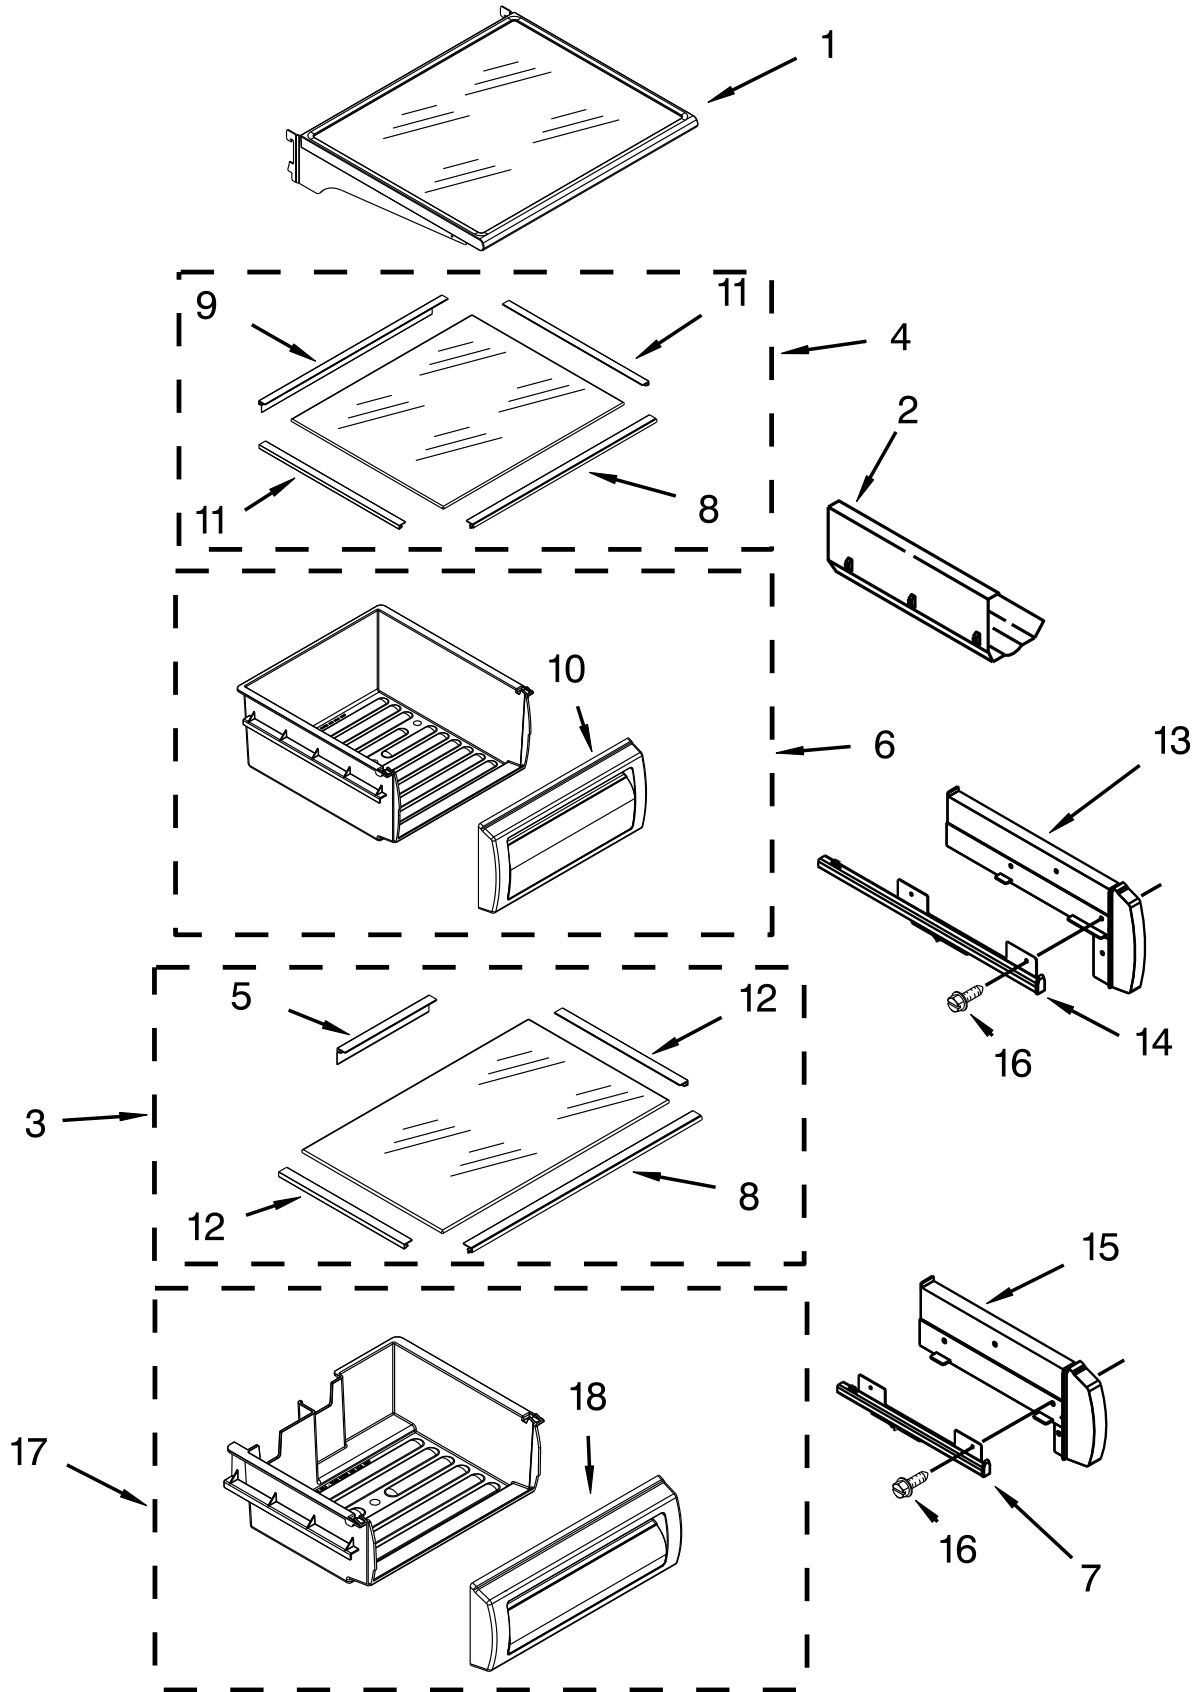

REFRIGERATOR SHELF PARTS

REFRIGERATOR SHELF PARTS

<u>Illus.</u> <u>No.</u>	<u>Part No.</u>	<u>Description</u>	<u>Illus.</u> <u>No.</u>	<u>Part No.</u>	<u>Description</u>	<u>Illus.</u> <u>No.</u>	<u>Part No.</u>	<u>Description</u>
1	W10556777	Shelf Assembly	11	2252255	Trim, Side Glass Crisper	16		Screw
2	2179404	Rack, Wine	12	2256250	Trim, Side Glass Meat Pan		8533929	Screw (Stainless)
3	W10556312	Meat Pan Cover Assembly	13		Spacer, Crisper			Left Hand
4	W10556775	Crisper Cover Assembly		2256222	Right Hand		8533928	Screw (Stainless)
5	2257582	Trim, Glass (Rear)		2256223	Left Hand	17	W10407627	Pan Assembly Meat
6	W10407624	Crisper Pan	14		Slide, Crisper	18	2256366	Front, Meat Pan
7		Slide, Meat Pan		2302956	Left Hand			
	2302954	Left Hand	15	2302957	Right Hand			
	2302955	Right Hand		2256243	Left Hand			
8	2302831	Trim, Glass Front		2256244	Right Hand			
9	2256254	Trim, Glass (Rear)						
10	2256248	Front, Crisper Pan