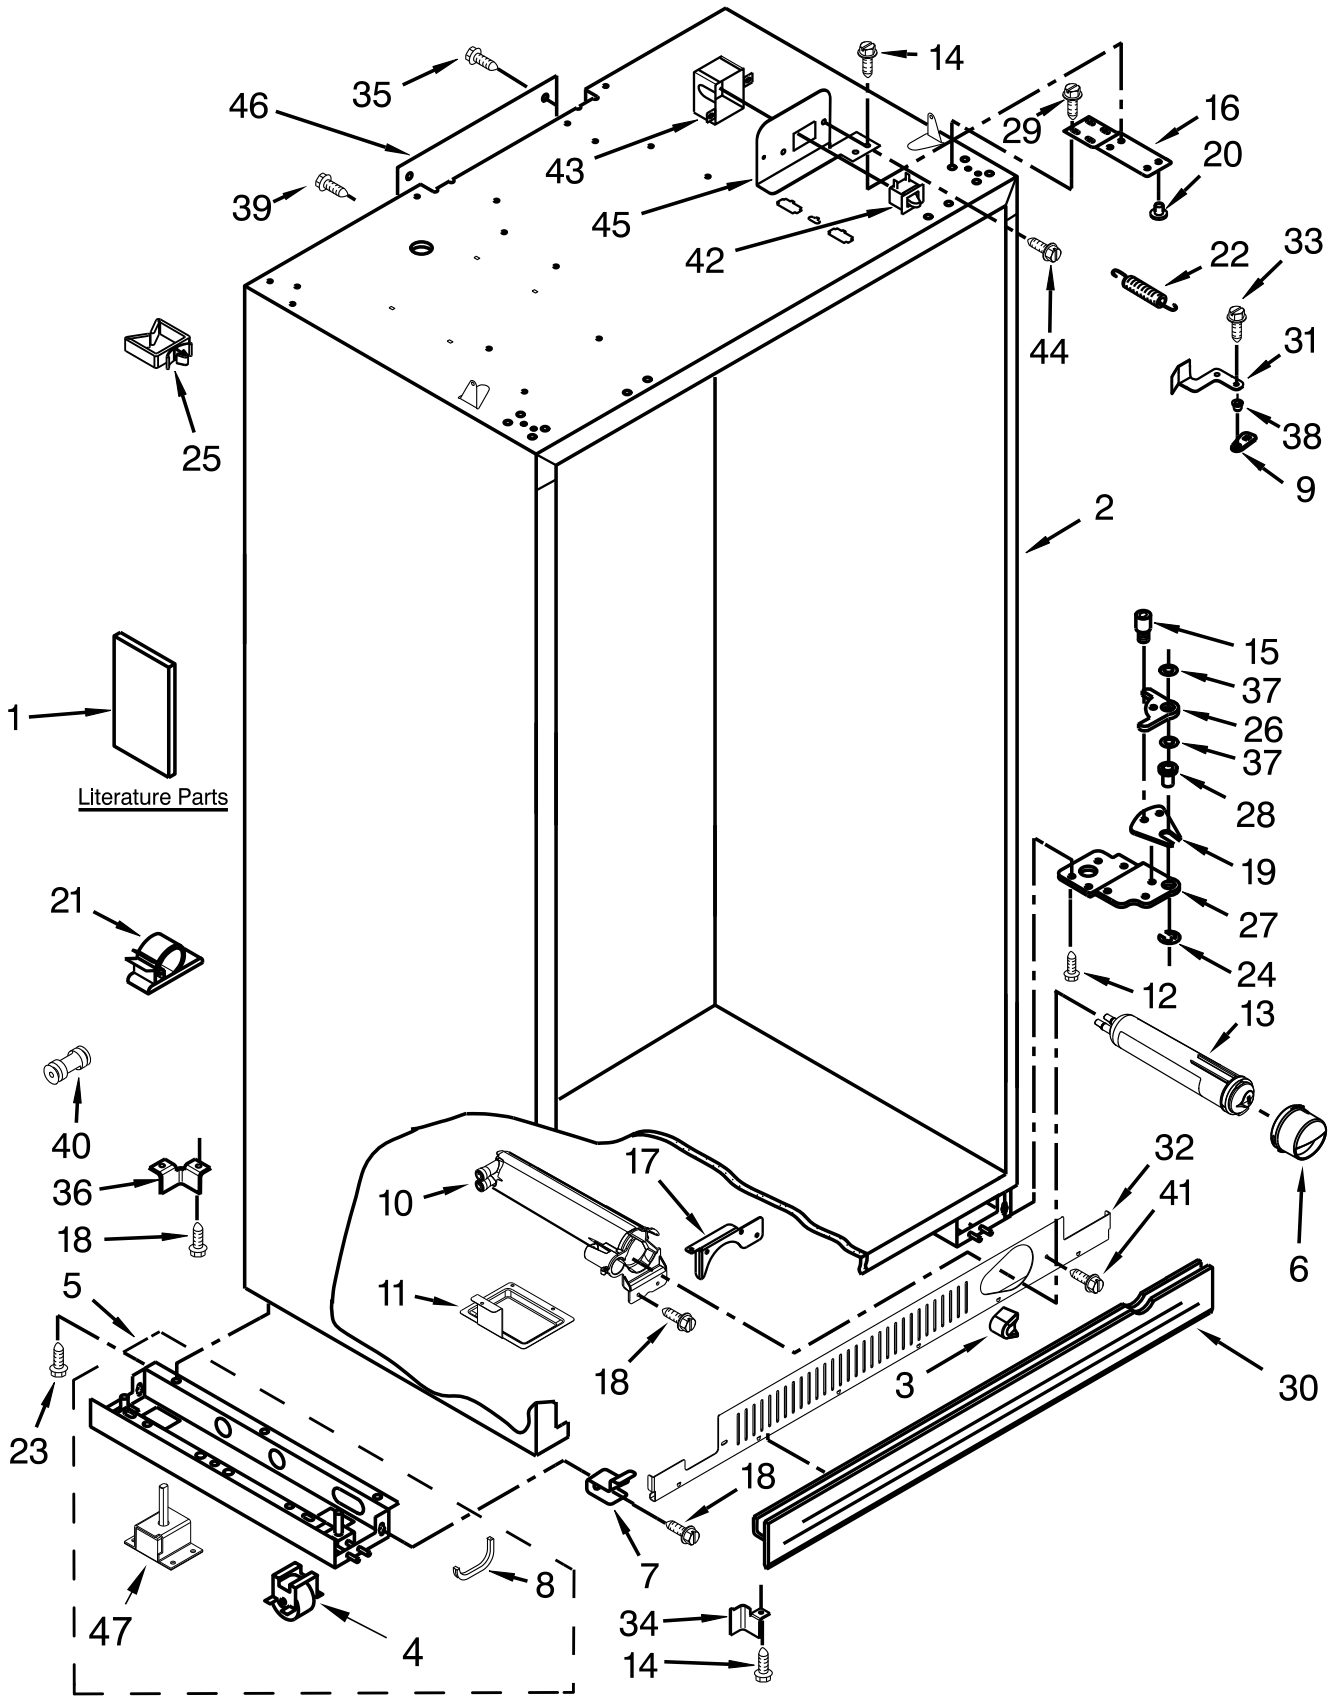

CABINET PARTS

CABINET PARTS

<u>Illus.</u> <u>No.</u>	<u>Part No.</u>	<u>Description</u>	<u>Illus.</u> <u>No.</u>	<u>Part No.</u>	<u>Description</u>	<u>Illus.</u> <u>No.</u>	<u>Part No.</u>	<u>Description</u>
1		Literature Parts	15	3400230	Screw	34		Bracket, Support Base (Front)
	W10539434	Use & Care Guide	16	2257644	Hinge, Top		2006616	Left Hand
	W10593343	Energy Guide	17	W10348782	Bracket, Filter		2006556	Right Hand
	2306424	Ice maker and Ingredient Care Center Service Sheet	18	W10001250	Screw	35	1157158	Screw
	2220407	Modular Ice maker Service Sheet	19	2004994	Lock, Bushing	36	2006617	Bracket, Base Support
	W10539432	Installation Instructions	20	W10484913	Bushing, Top Hinge	37	2006346	Washer, Extension Arm
2		Cabinet (Not A Serviceable Part)	21	2004514	Clip	38	2316859	Bushing, Extension Arm
3		Button, Water Filter	22	2221242	Spring, Door Closure (Green)	39	1163283	Screw
	2260503B	Black	23	486194	Screw	40	W10271541	Connector, Union
4	W10138054	Assembly, Roller	24	2005008	Retaining Ring, Adjustable Bushing	41	8281163	Screw (Stainless)
5		Support, Leveler Assembly	25	W10129069	Clip, Tube	42		Switch, Rocker Arm
	W10138423	Right Hand	26	W10482554	Cover, Bottom Gap		1118894	Switch, Rocker Arm (Ref)
	W10279275	Left Hand	27		Hinge (Bottom)		1115373	Switch, Rocker Arm, Combination(Freezer)
6		Cap, Water Filter		2006780	Right Hand	43	2215938	Cover, Switch
	2260518B	Black	28	2302876	Bushing, Adjustable	44	487415	Screw
7	2307640	Mounting Bracket, Grill	29	8533913	Screw	45		Bracket, Switch
8	2307584	Grommet, Crossover Tube	30		Skirt-Grille, Bottom		2221097	Right Hand
9	2320509	Stop, Door		2209025B	Black		2221096	Left Hand
10	W10121140	Housing, Water Filter	31		Extension Arm, Door Closer	46	2215612	Cover, Air Duct
11	2318189	Tray, Filter Drip		2266882	Right Hand	47	2005032	Leveler, Adjustable
12	3400525	Screw		2266881	Left Hand			
13	AFF6	Filter, Water	32		Grille Bottom, Front			
14	489399	Screw		2325185B	Black			
			33	W10485630	Screw