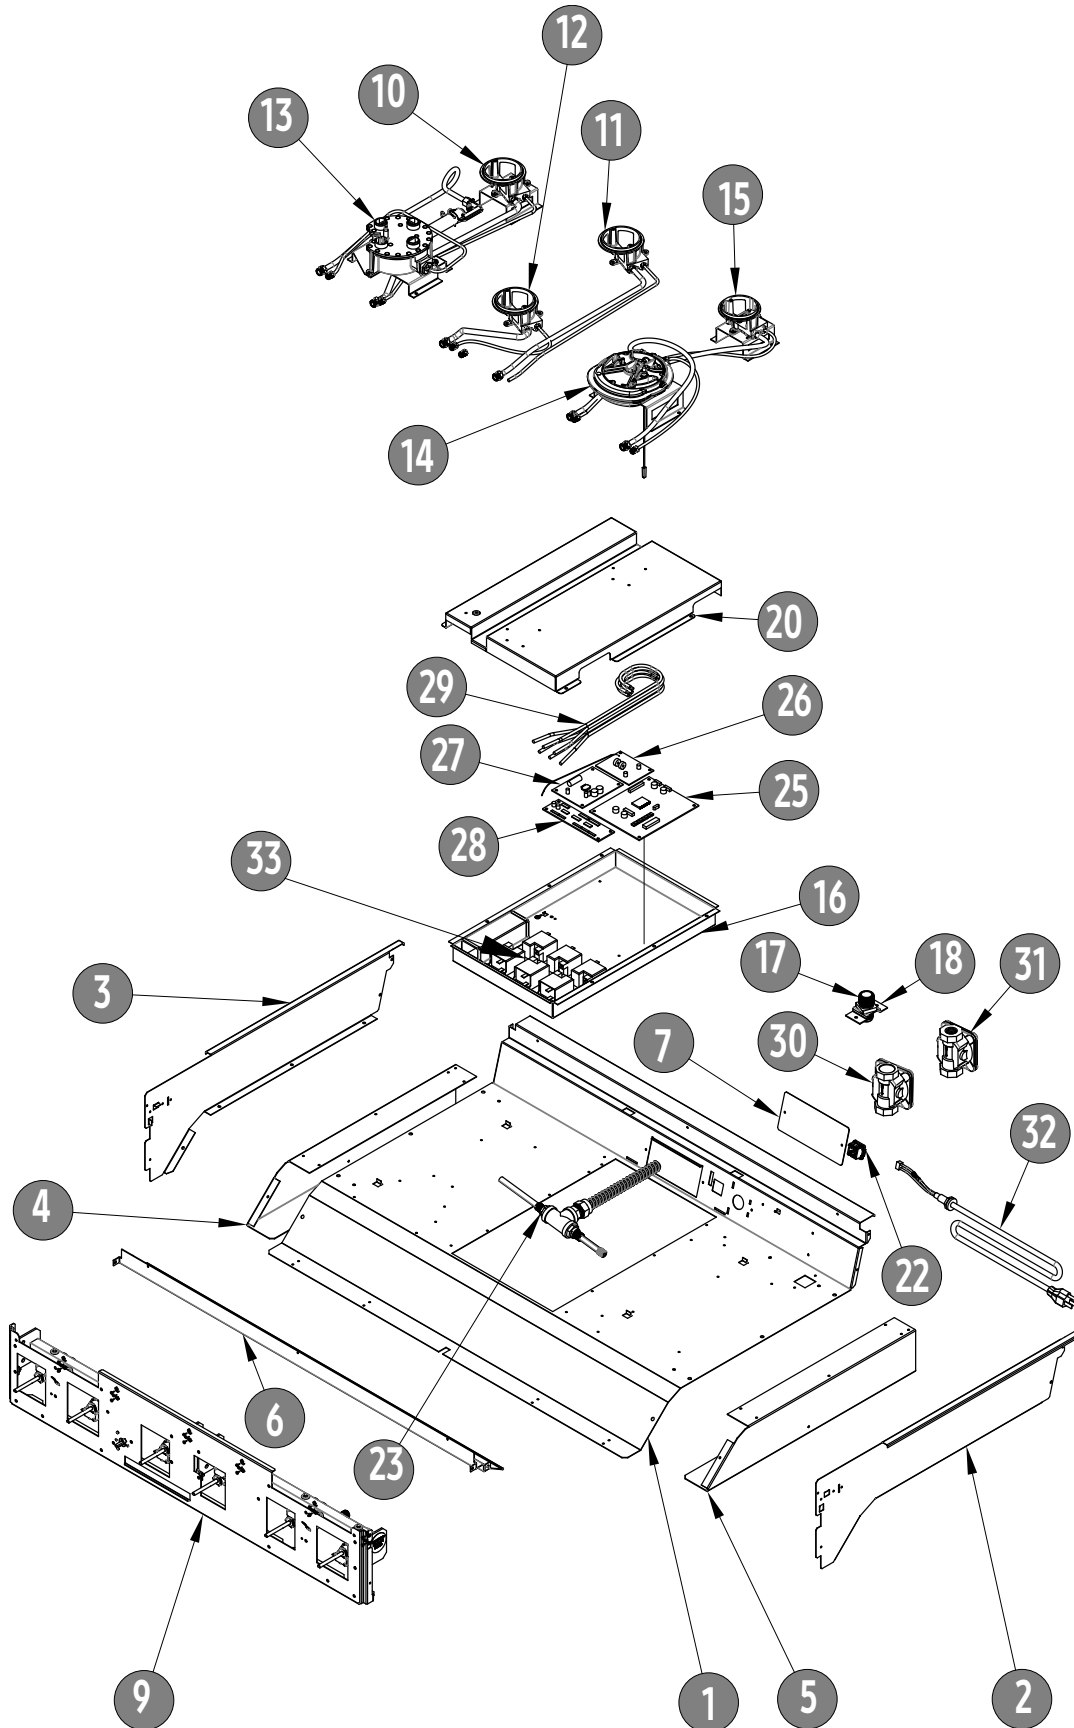

## DTT36M876\* Cooktop

Assembly Drawings and Parts Lists	
Click Page	Description
<a href="#">2</a>	Main Chassis Assembly (Parts List)
<a href="#">4</a>	Control Panel Assembly & Parts List
<a href="#">6</a>	Burner/Support 16k CF Assembly and Parts List
<a href="#">7</a>	Burner/Support 16k CR Assembly and Parts List
<a href="#">8</a>	Cooktop Components & Parts List

# DTT36M876\*: Main Chassis Assembly

[Return to Page 1](#)

## DTT36M876\*: Control Panel Assembly, Parts List

Item	P/N	Description
1	703691-01	Assy, Manifold, RT, NG
	703691-02	Assy, Manifold, RT, LP
	703691-03	Assy, Manifold, RT, NGH
	703691-04	Assy, Manifold, RT, LPH
2	703689-01	Assy, Manifold, LF, NG
	703689-02	Assy, Manifold, LF, LP
	703689-03	Assy, Manifold, LF, NGH
	703689-04	Assy, Manifold, LF, LPH
3	110605	Trim, Side, Cont, PNL, Right
4	110603	Trim, Side, Cont, PNL, Left
5	110622	Assy, Knob, Burner, Silver
	110623	Assy, Knob, Burner, BLK
6	110592	Mini Knob-Cap, Silver
	110593	Mine Knob-Cap, BLK
7	110618	Assy, Knob Holder, Burner, Silver
	110618B	Assy, Knob Holder, Burner, BLK
8	115018	Panel, Control, 36" Silver
	115018B	Panel, Control, 36", BLK
9	703688	Assy, Stud, Sub-Panel