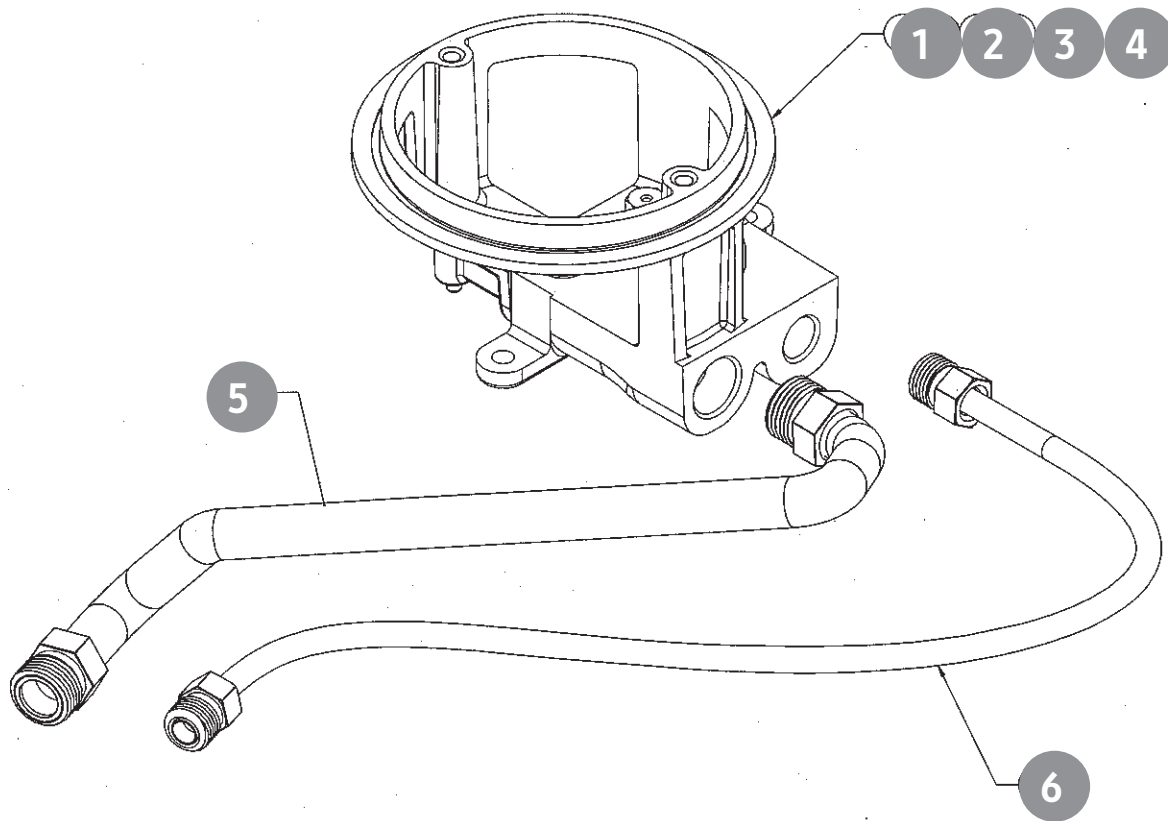

DTT36M876*: Burner/Support 16k CF Assembly and Parts List

Item	P/N	Description
1	703071-01	Assy, Injector Holder, 16K NG
2	700348	Assy, Injector Holder, 16K LP
3	703071-03	Assy, Injector Holder, 9k NG-H
4	703071-04	Assy, Injector Holder, 10K LP-H
5	100579	S.S. Flex tubing 5/16 x 18, M/M
6	100900	Flex Tube, 3/16" OD MM-16