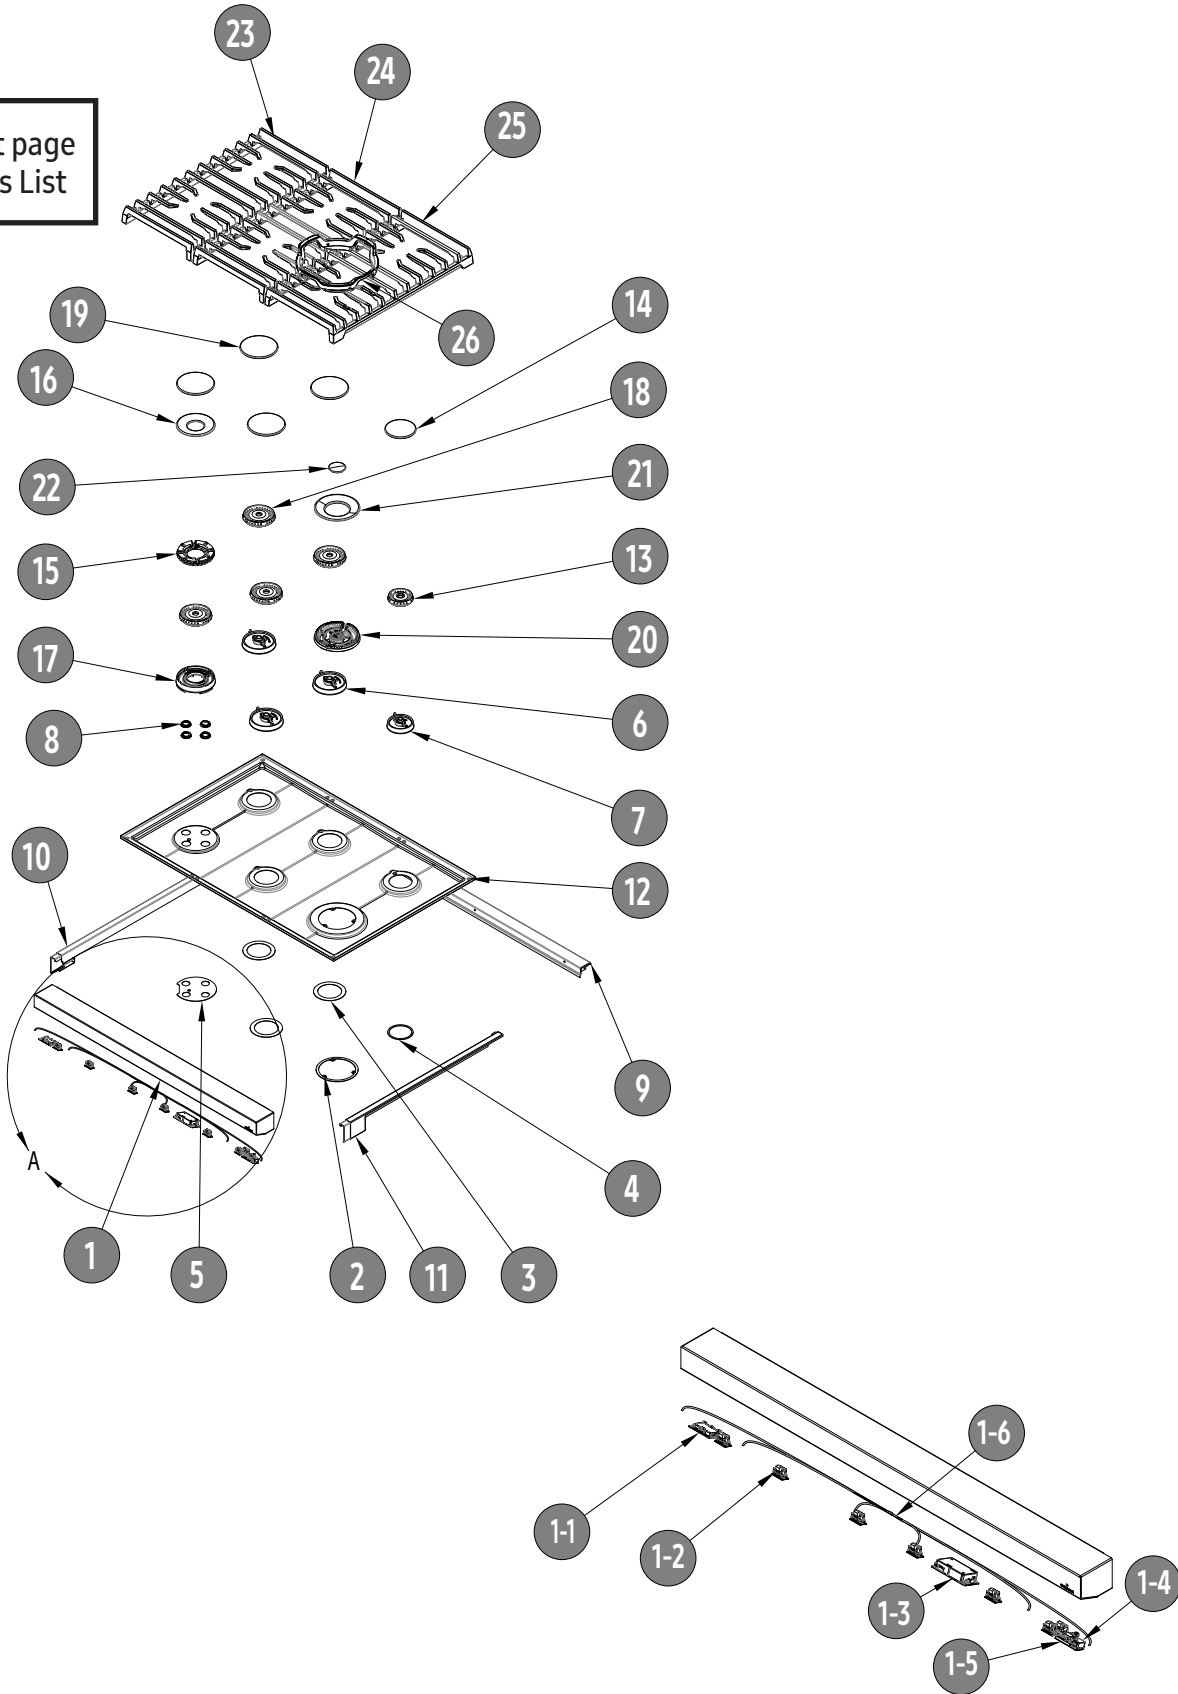

DTT36M876*: Cooktop Components

See next page
for Parts List

Return to Page 1

DTT36M876*: Cooktop Components (Parts List)

Item	DTT36M876*	Description
1	703694	Assy, Front Fram, Bullnose, SLV
	703694B	Assy, Front Fram, Bullnose, GRP
1-1	110626	Holder PCB, Bluetooth
1-2	110630	Shower Lighting
1-3	114131	Holder PCB Wi-Fi
1-4	110628	Holder PCB
1-5	110631	Cover Button
1-6	115101	Wire Harness, DC
2	112044	Gasket, BRNR Base 22k
3	112044	Gasket, 16k, (DIA 94mm)
4	112045	Gasket, 9k, (DIA 74mm)
5	700145	Gasket, Dual Burner, Graphite
6	112089	Assy, Base, 16k, PYRAL
7	112090	Assy, Base 8.5k, PYRAL
8	700017	Brass Ring M22 X 1
9	702902FAH	Weld, Trim, Rear, FAH, 36"
	702902B	Weld, Trim, Rear, BLK, 36in
10	702951-01FAH	Weld, Trim, Side, Left, FAH
	702951-01B	Weld, Trim, Side, BLK, Left

Item	DTT36M876*	Description
11	702951-02FAH	Weld, Trim, Side, Right, FAH
	702951-02B	Weld, Trim, Side, BLK, Right
12	113988BP	Spill Tray, BP, 36"
13	700034-02	Ring, Burner, 9k, BLK
14	108764-02	Cap, Burner, 9k, BLK
15	700028	Ring, Burner, Dual, 18k
16	110561-02	Burner Cap, 18k, BLK Porc.
17	110563	Base, Burner, 18k
18	101547	Ring, Burner, 16k
19	110562-02	Burner Cap, 16k BLK Porc.
20	112041	Ring, Burner, 22k
21	110430-02	Burner, Ring, Outer, 22k
22	110431-02	Burner, Cap, Inner, 22k
23	110237	Grate, Side, Left
24	113987	Grate, Center
25	110324	Great, Side, Right
26	110235	Grate-Wok

Return to Page 1