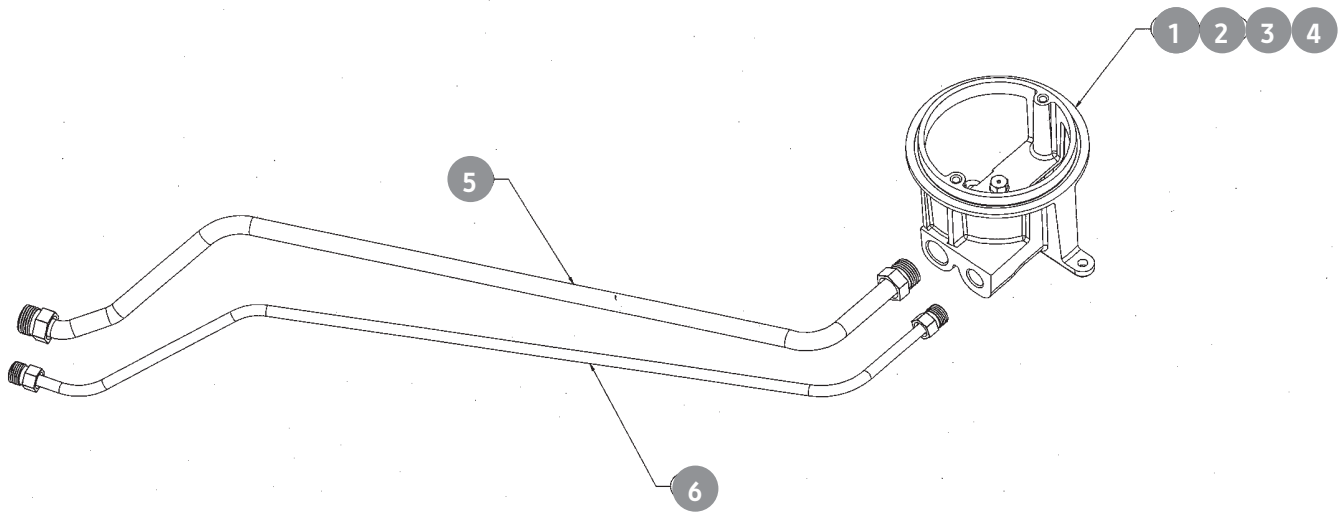

DTT36M876*: Burner/Support CR16k Assembly and Parts List

Item	P/N	Description
1	703071-01	Assy, Injector Holder, 16K NG
2	700348	Assy, Injector Holder, 16K LP
3	703071-03	Assy, Injector Holder, 9k NG-H
4	703071-04	Assy, Injector Holder, 10K LP-H
5	100579	S.S. Flex tubing 5/16 x 18, M/M
6	100900	Flex Tube, 3/16" OD MM-16