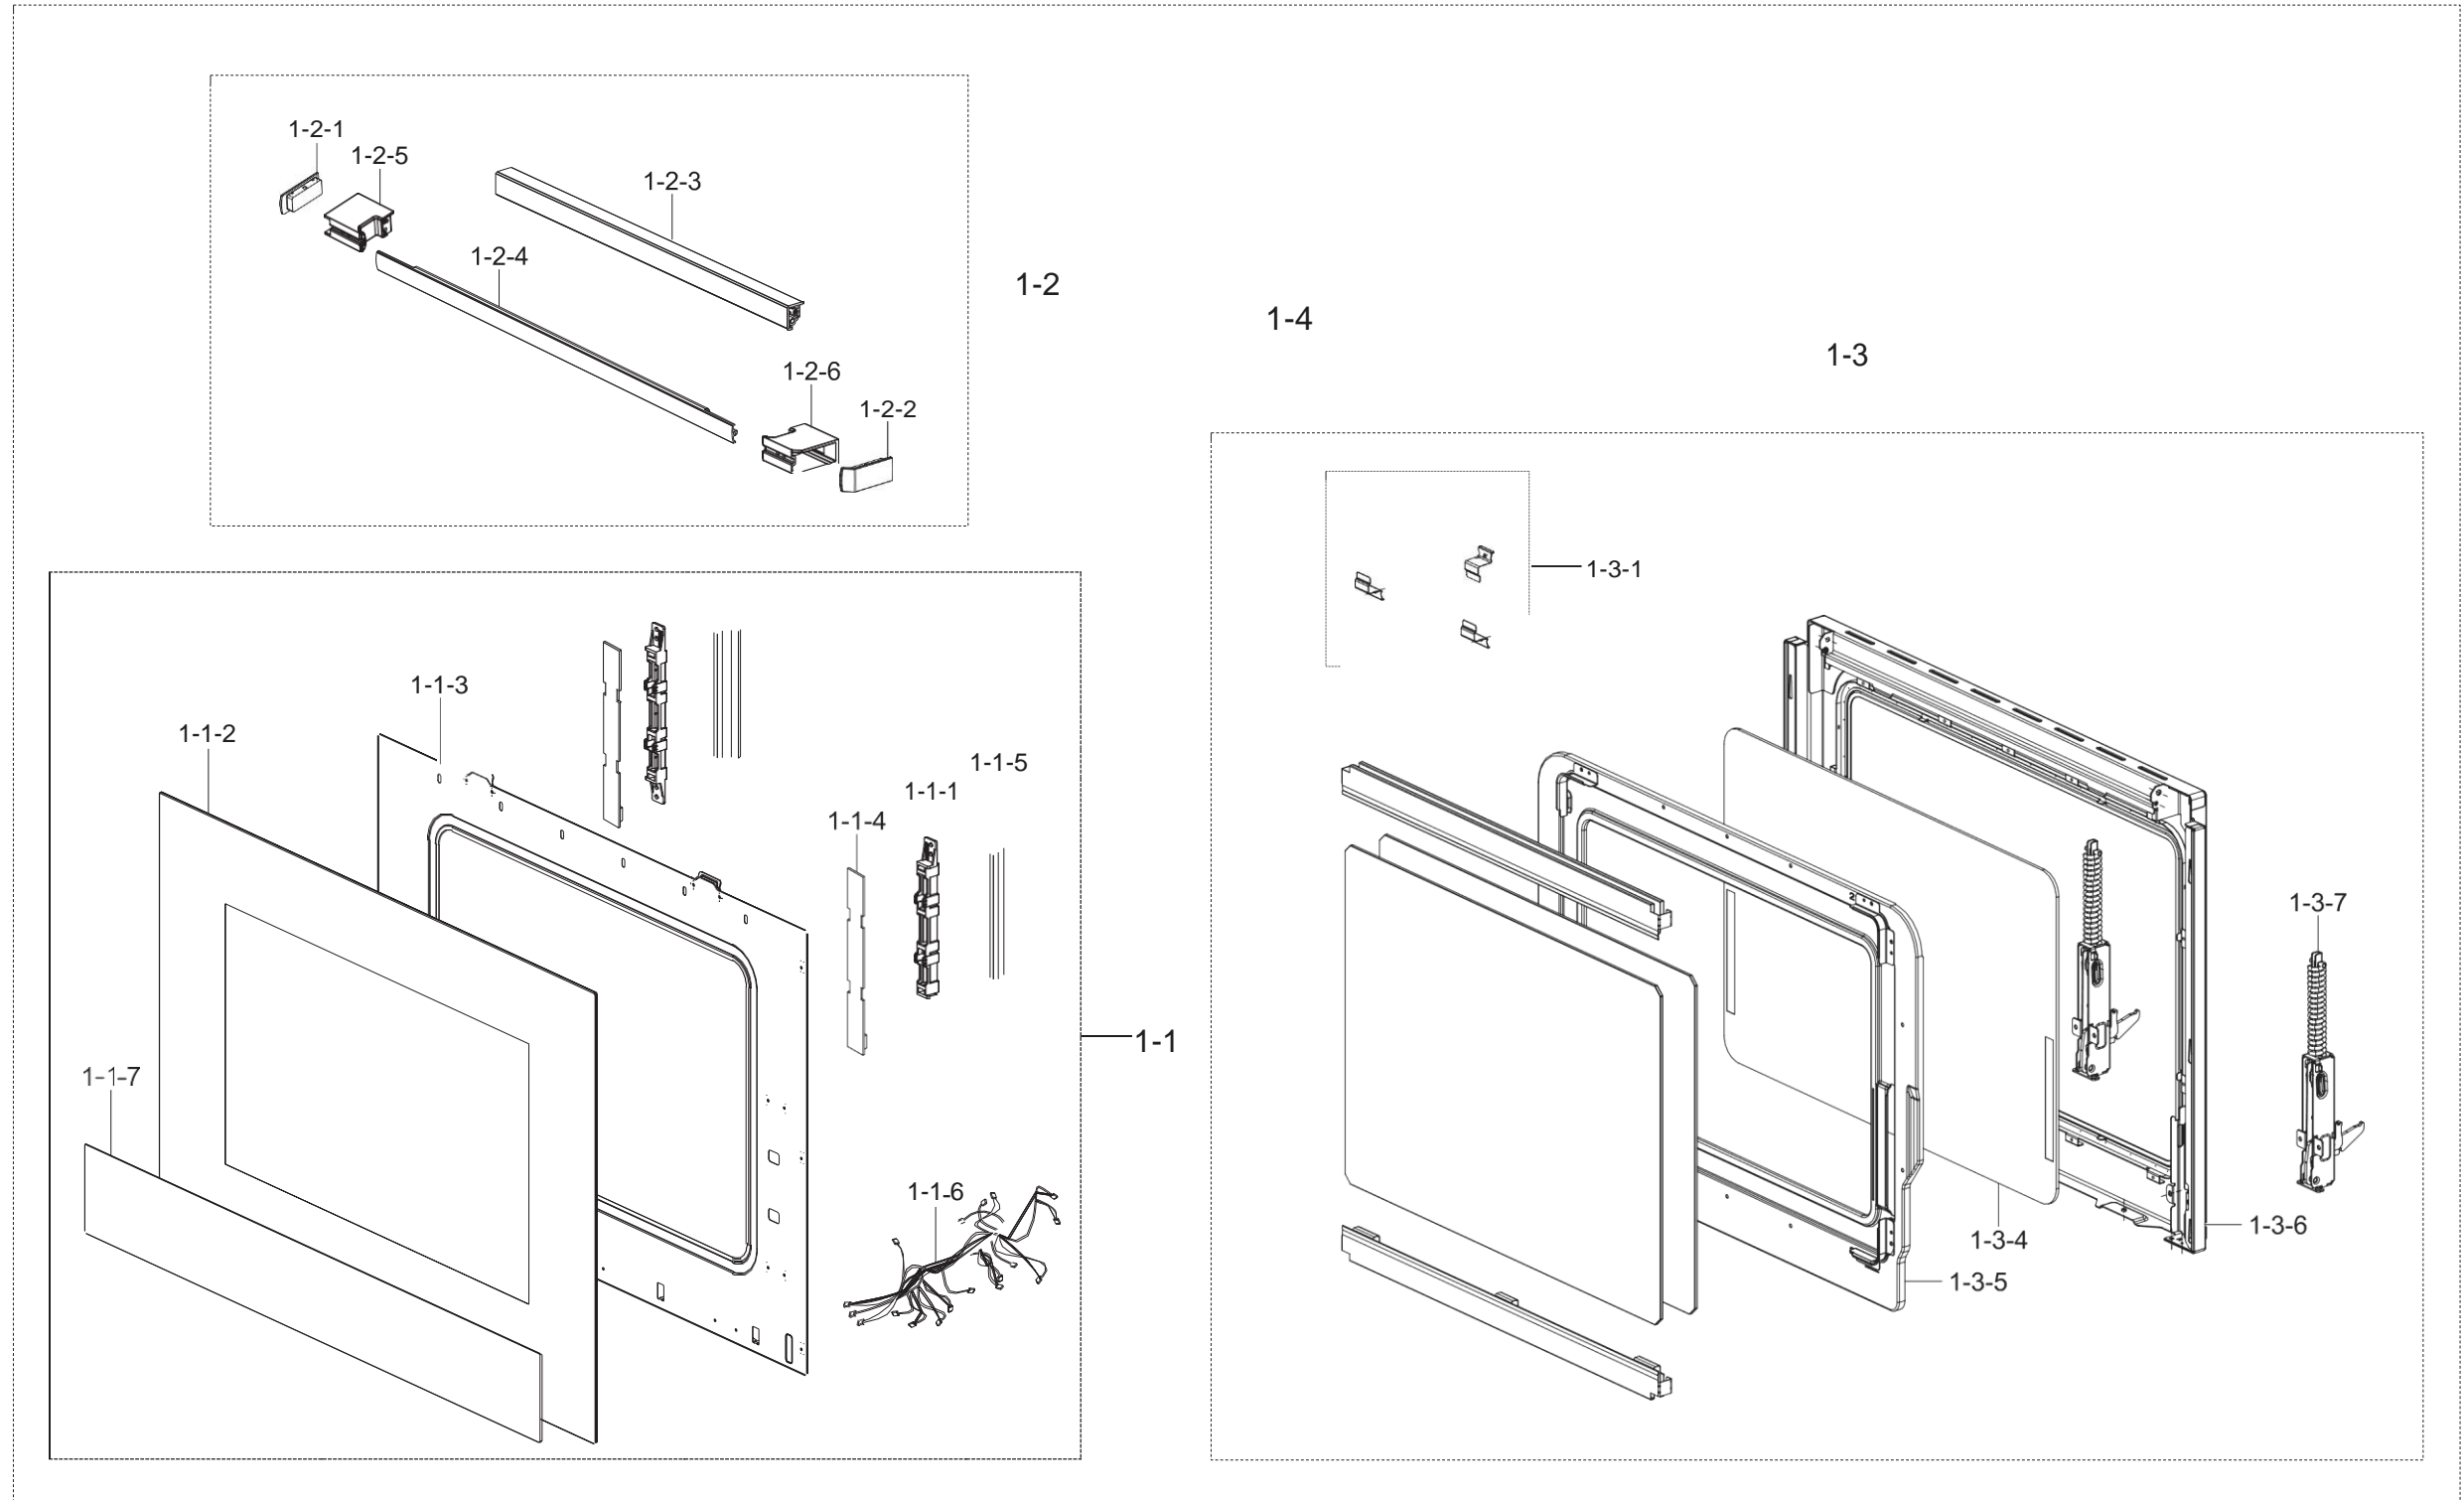

Assy Base Parts List

Reference #	Dacor #	Description	SA/SNA
1		COVER AIR-BOTTOM	SNA
2		GUIDE AIR-BOTTOM	SNA
3		GUIDE AIR-FRONT	SNA
4		GUIDE AIR-FRONT	SNA
5		SUPPORT PANEL-SIDE	SNA
6		LEG	
7		Base, Support, Side	
8		SUPPORT GUARD-OVEN	SNA
9		BRACKET-LEG	SNA
10		16Ga Galvanized, St	
11		COVER AIR-BOTTOM	SNA

7. ASSY DOOR(30")

1