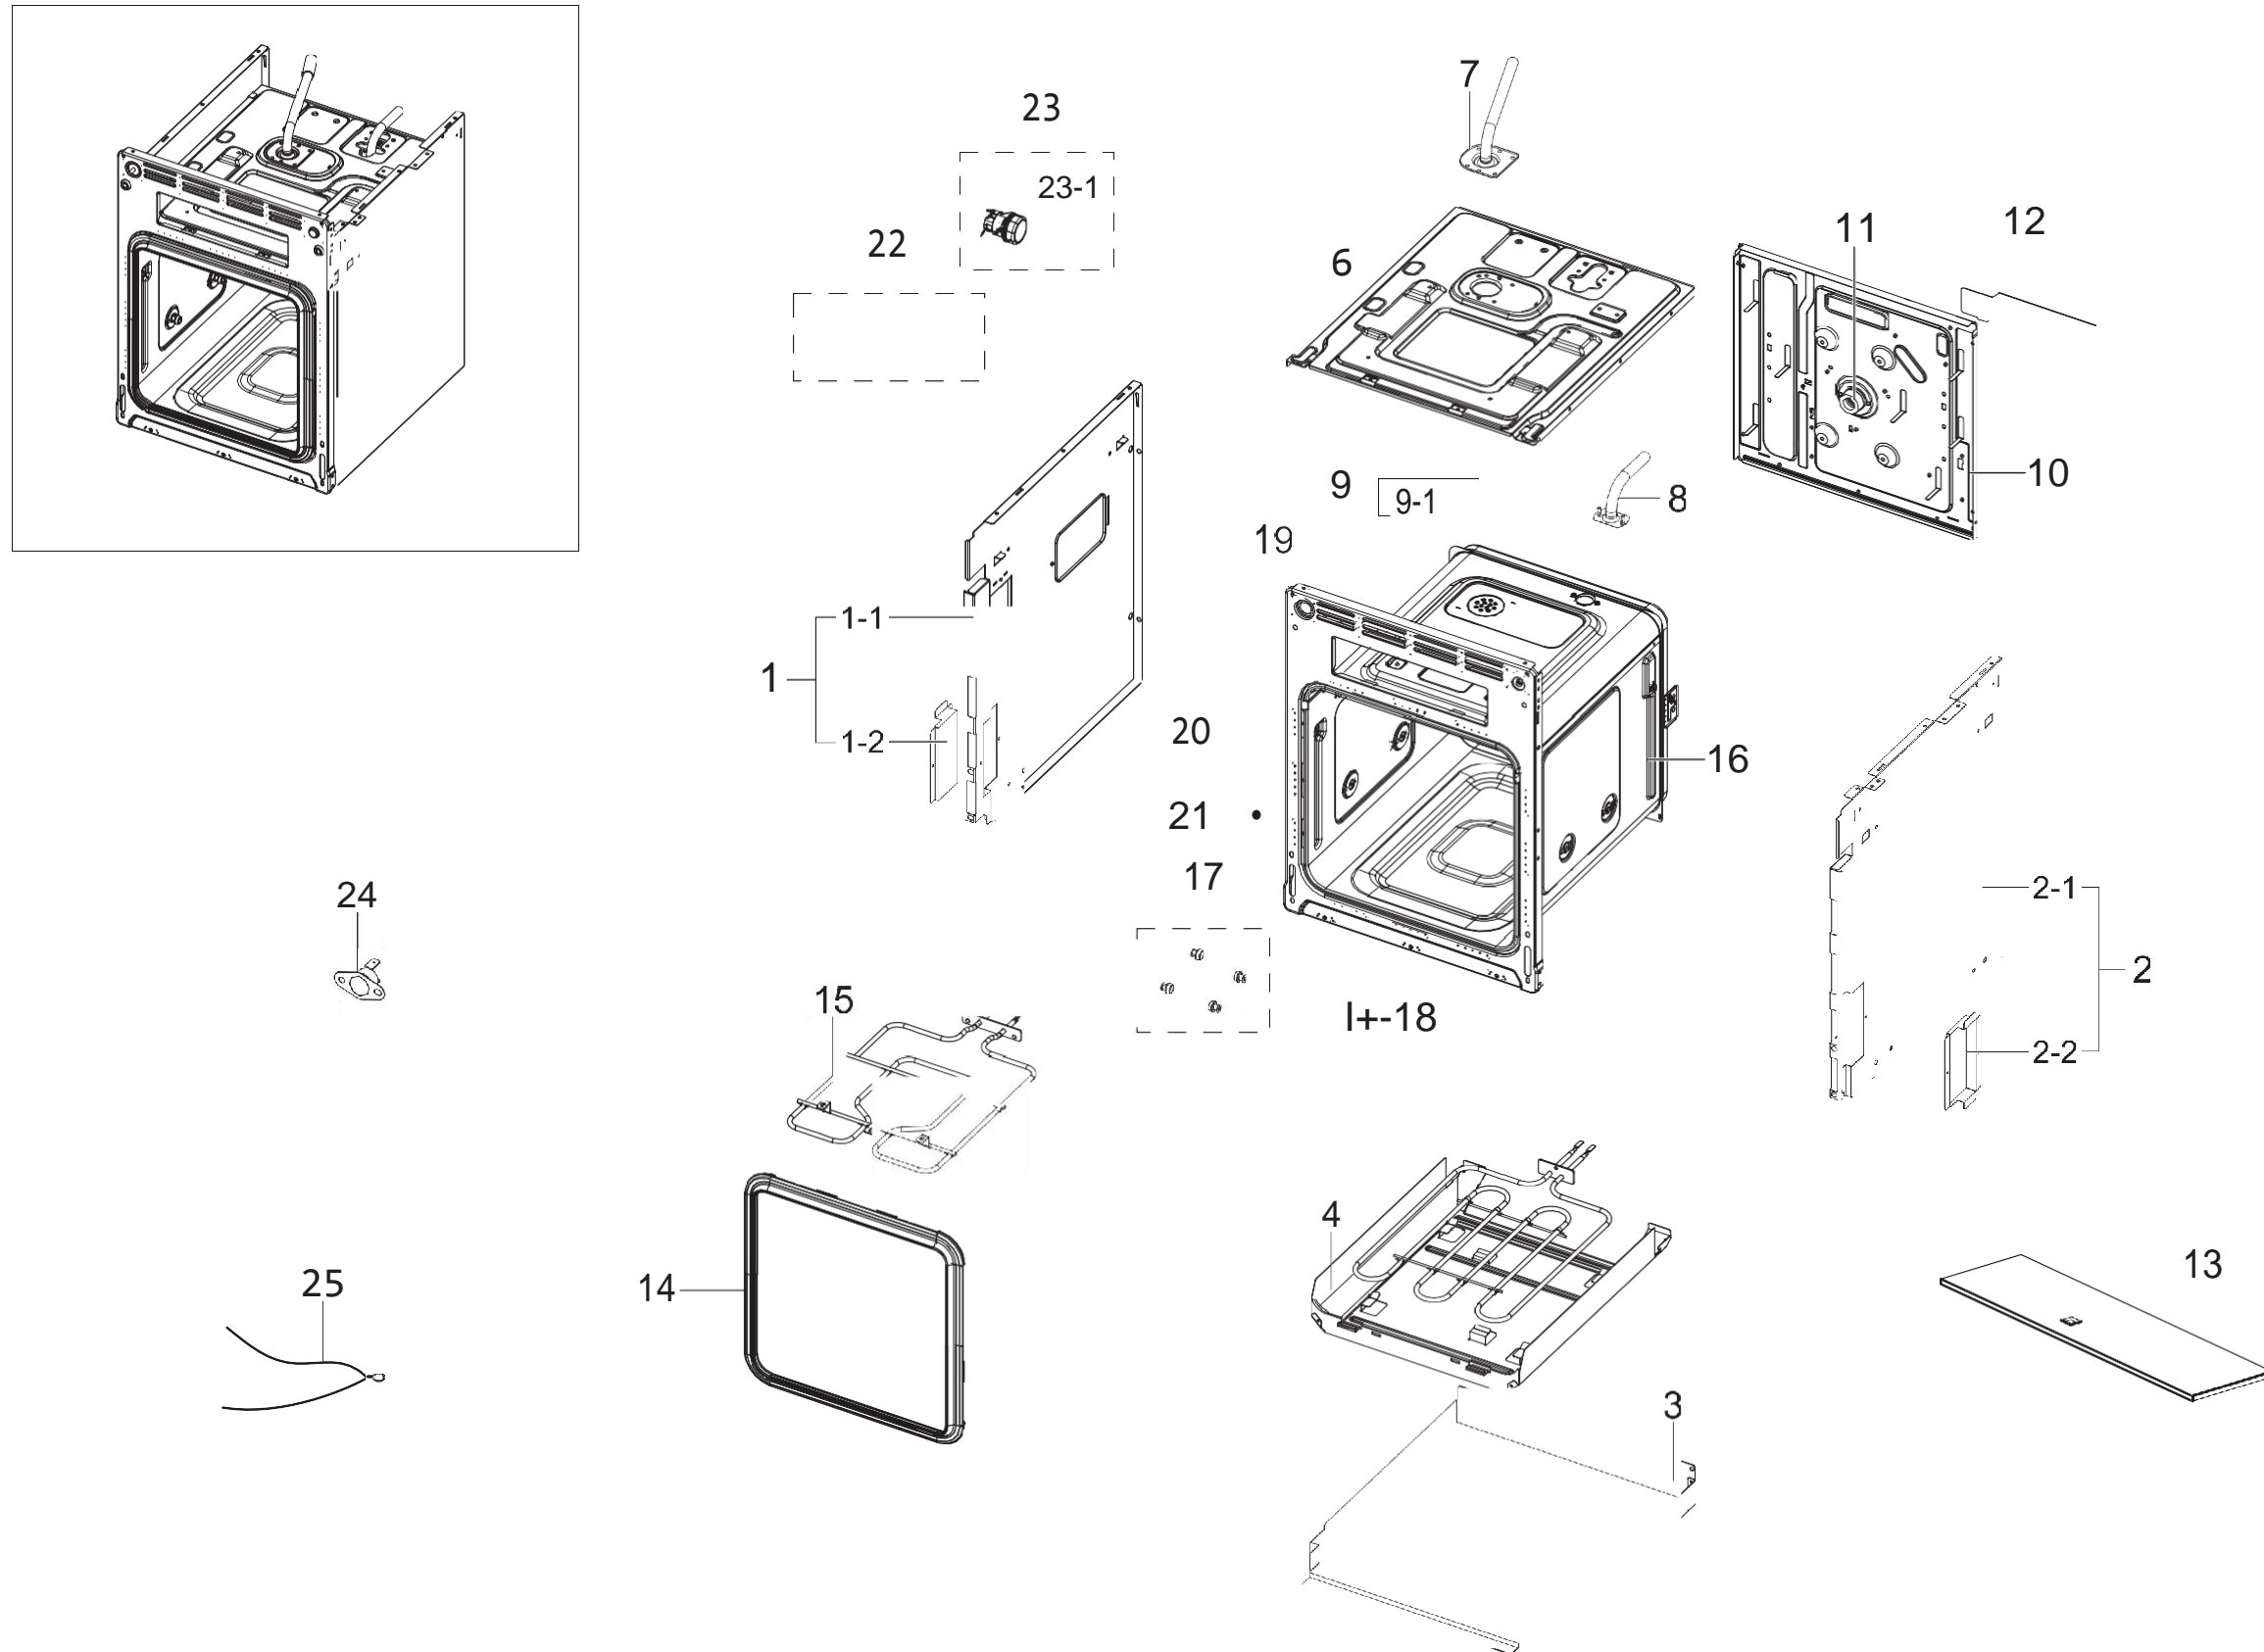

5-2. ASSY SKD(18")

Assy SKD Parts List

Reference #	Dacor #	Description	SA/SNA
1		ASSY COVER ADIABATIC-LEFT	SNA
1-1		CASE-LEFT	SNA
1-2		COVER ADIABATIC-SUB	SNA
2		ASSY COVER ADIABATIC-RIGHT	SNA
2-1		CASE-RIGHT	SNA
2-2		COVER ADIABATIC-SUB	SNA
3		COVER ADIABATIC-BOTTOM	SNA
4		COVER HEATER-BAKE	SNA
5	111818	HEATER SHEATH-BOTTOM	SA
6		COVER ADIABATIC-TOP	SNA
7		ASSY BRACKET DUCT	SNA
8		ASSY INLET WATER	SNA
9	111903	ASSY VENT	SA
9-1	111902	ASSY VENT	SA
10		COVER ADIABATIC-REAR	SNA
11		GASKET MOTOR-CONVECTION	SNA
12		COVER HEATER-SUB	SNA
13		ADIABATIC-MAIN	SNA
14		GASKET-CAVITY	SNA
15	111817	HEATER SHEATH-GRILL	SA
16		ASSY CAVITY-COATING	SNA
17	111900	HOLDER RACK	SA
18	113333	SENSOR TEMP	SA
19	111808	SWITCH-DOOR PLUNGER	SA
20	113318	RUBBER-CUSHION	SNA
21		ASSY FIXER-MOVABLE	SNA
22	111973	ASSY PROBE	SA
23		ASSY LAMP-HALOGEN	SNA
23-1	113331	LAMP-HALOGEN	SA
24	111810	THERMOSTAT	SA
25	111981	ASSY WIRE HARNESS-EARTH	SA