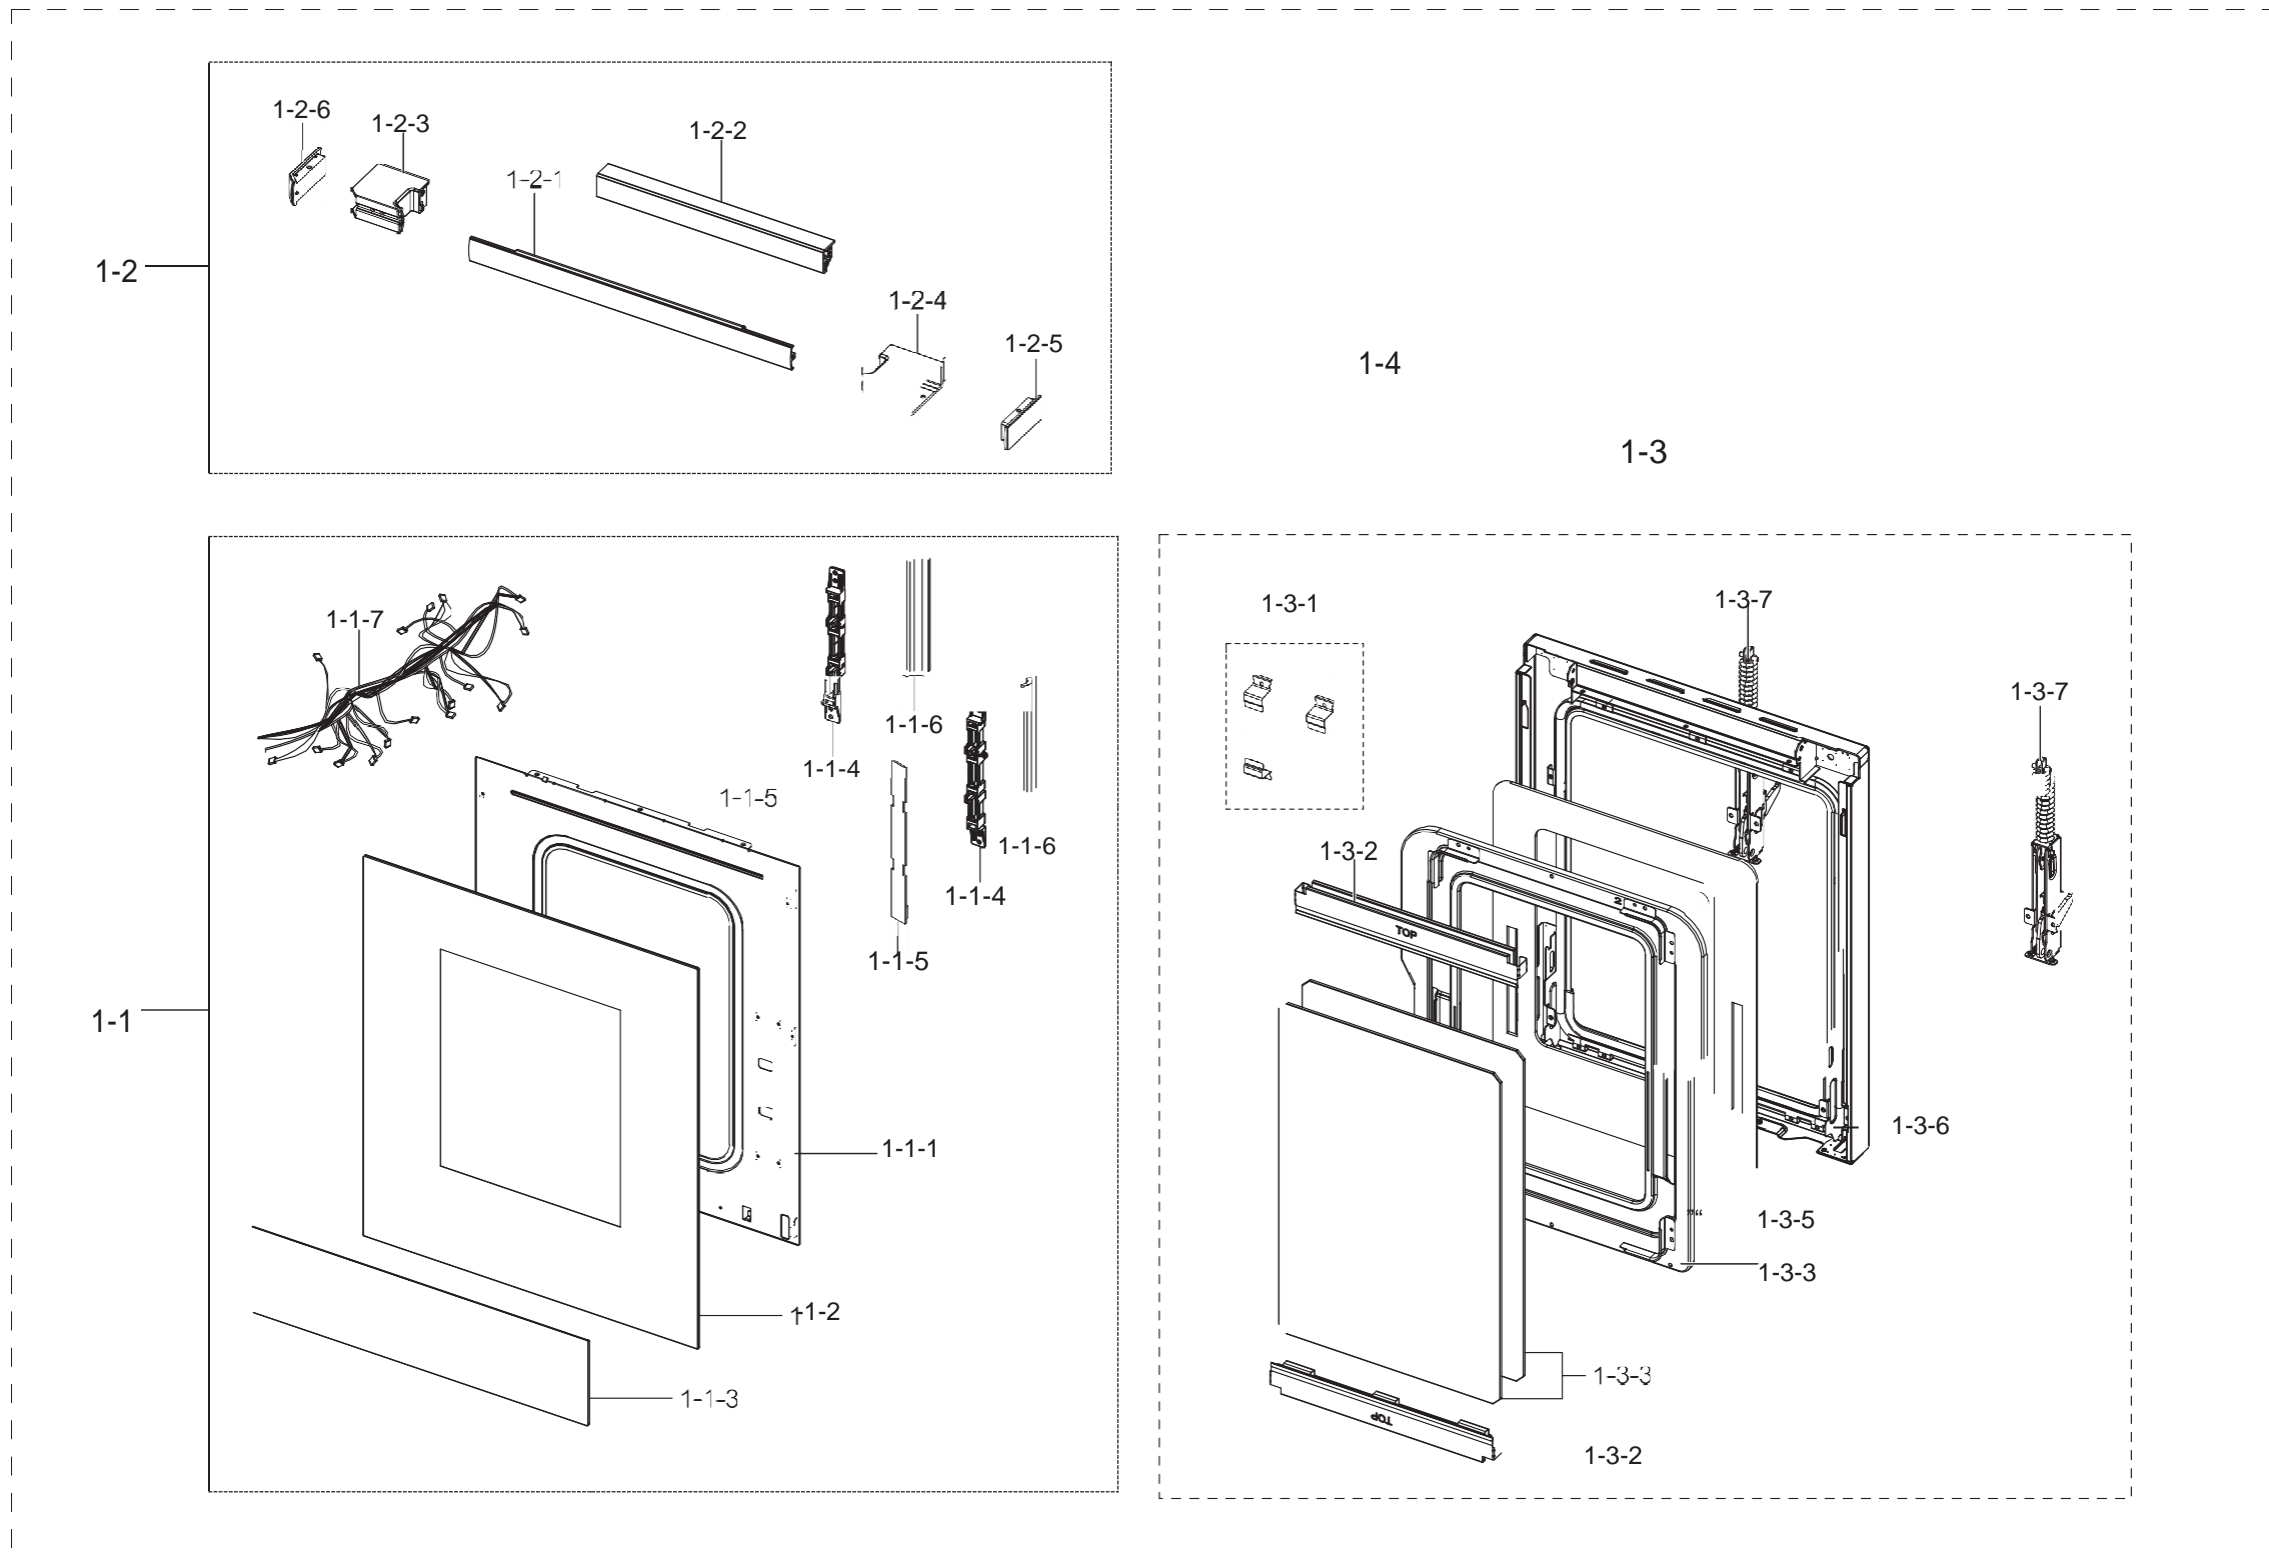

7. ASSY DOOR(30")

1

Assy Door Parts List

Reference #	Dacor #	Description	SA/SNA
1	111967	ASSY DOOR	SA
1-1		ASSY DOOR SUB	SNA
1-1-1		HOLDER LED	SNA
1-1-2		GLASS-OUT	SNA
1-1-3		ASSY SUPPORT GLASS	SNA
1-1-4		ASSY LAMP LED	SNA
1-1-5	111869	GLASS-LIGHTING	SA
1-1-6		ASSY WIRE HARNESS- DC SIGNAL	SNA
1-1-7		CHASSIS DOOR	SNA
1-2		ASSY HANDLE	SNA
1-2-1		CAP HANDLE	SNA
1-2-2	111880	CAP HANDLE	SA
1-2-3		HANDLE DOOR-REAR	SNA
1-2-4		HANDLE DOOR-FRONT	SNA
1-2-5		SUPPORT HANDLE-LEFT	SNA
1-2-6		SUPPORT HANDLE-RIGHT	SNA
1-3		ASSY DOOR E	SNA
1-3-1		HOLDER SPRING	SNA
1-3-2		COVER GLASS	SNA
1-3-3	111867	GLASS-MIDDLE	SA
1-3-4	111868	GLASS-SUB	SA
1-3-5		ASSY BAFFLE DOOR	SNA
1-3-6		ASSY DOOR E-COATING	SNA
1-3-7	111916	ASSY HINGE	SA
1-4	111776	SCREW MACHINE	SA

8. ASSY DOOR (18")

1

Assy Door Parts List

Reference #	Dacor #	Description	SA/SNA
1		ASSY DOOR	SNA
1-1		ASSY DOOR SUB	SNA
1-1-1		ASSY HOLDER GLASS	SNA
1-1-2		GLASS-OUT	SNA
1-1-3		CHASSIS DOOR	SNA
1-1-4		HOLDER LED	SNA
1-1-5		ASSY LAMP LED	SNA
1-1-6	111869	GLASS-LIGHTING	SA
1-1-7	112007	ASSY WIRE HARNESS- DC SIGNAL	SA
1-2		ASSY HANDLE	SNA
1-2-1		HANDLE DOOR-FRONT	SNA
1-2-2		HANDLE DOOR-REAR	SNA
1-2-3		SUPPORT HANDLE-LEFT	SNA
1-2-4		SUPPORT HANDLE-RIGHT	SNA
1-2-5		CAP HANDLE	SNA
1-2-6	111880	CAP HANDLE	SA
1-3		ASSY DOOR E	SNA
1-3-1		HOLDER SPRING	SNA
1-3-2		COVER GLASS	SNA
1-3-3		GLASS-MIDDLE	SNA
1-3-4		BAFFLE DOOR	SNA
1-3-5		GLASS-IN	SNA
1-3-6		DOOR E	SNA
1-3-7	111917	ASSY HINGE	SA
1-4	111776	SCREW MACHINE	SA