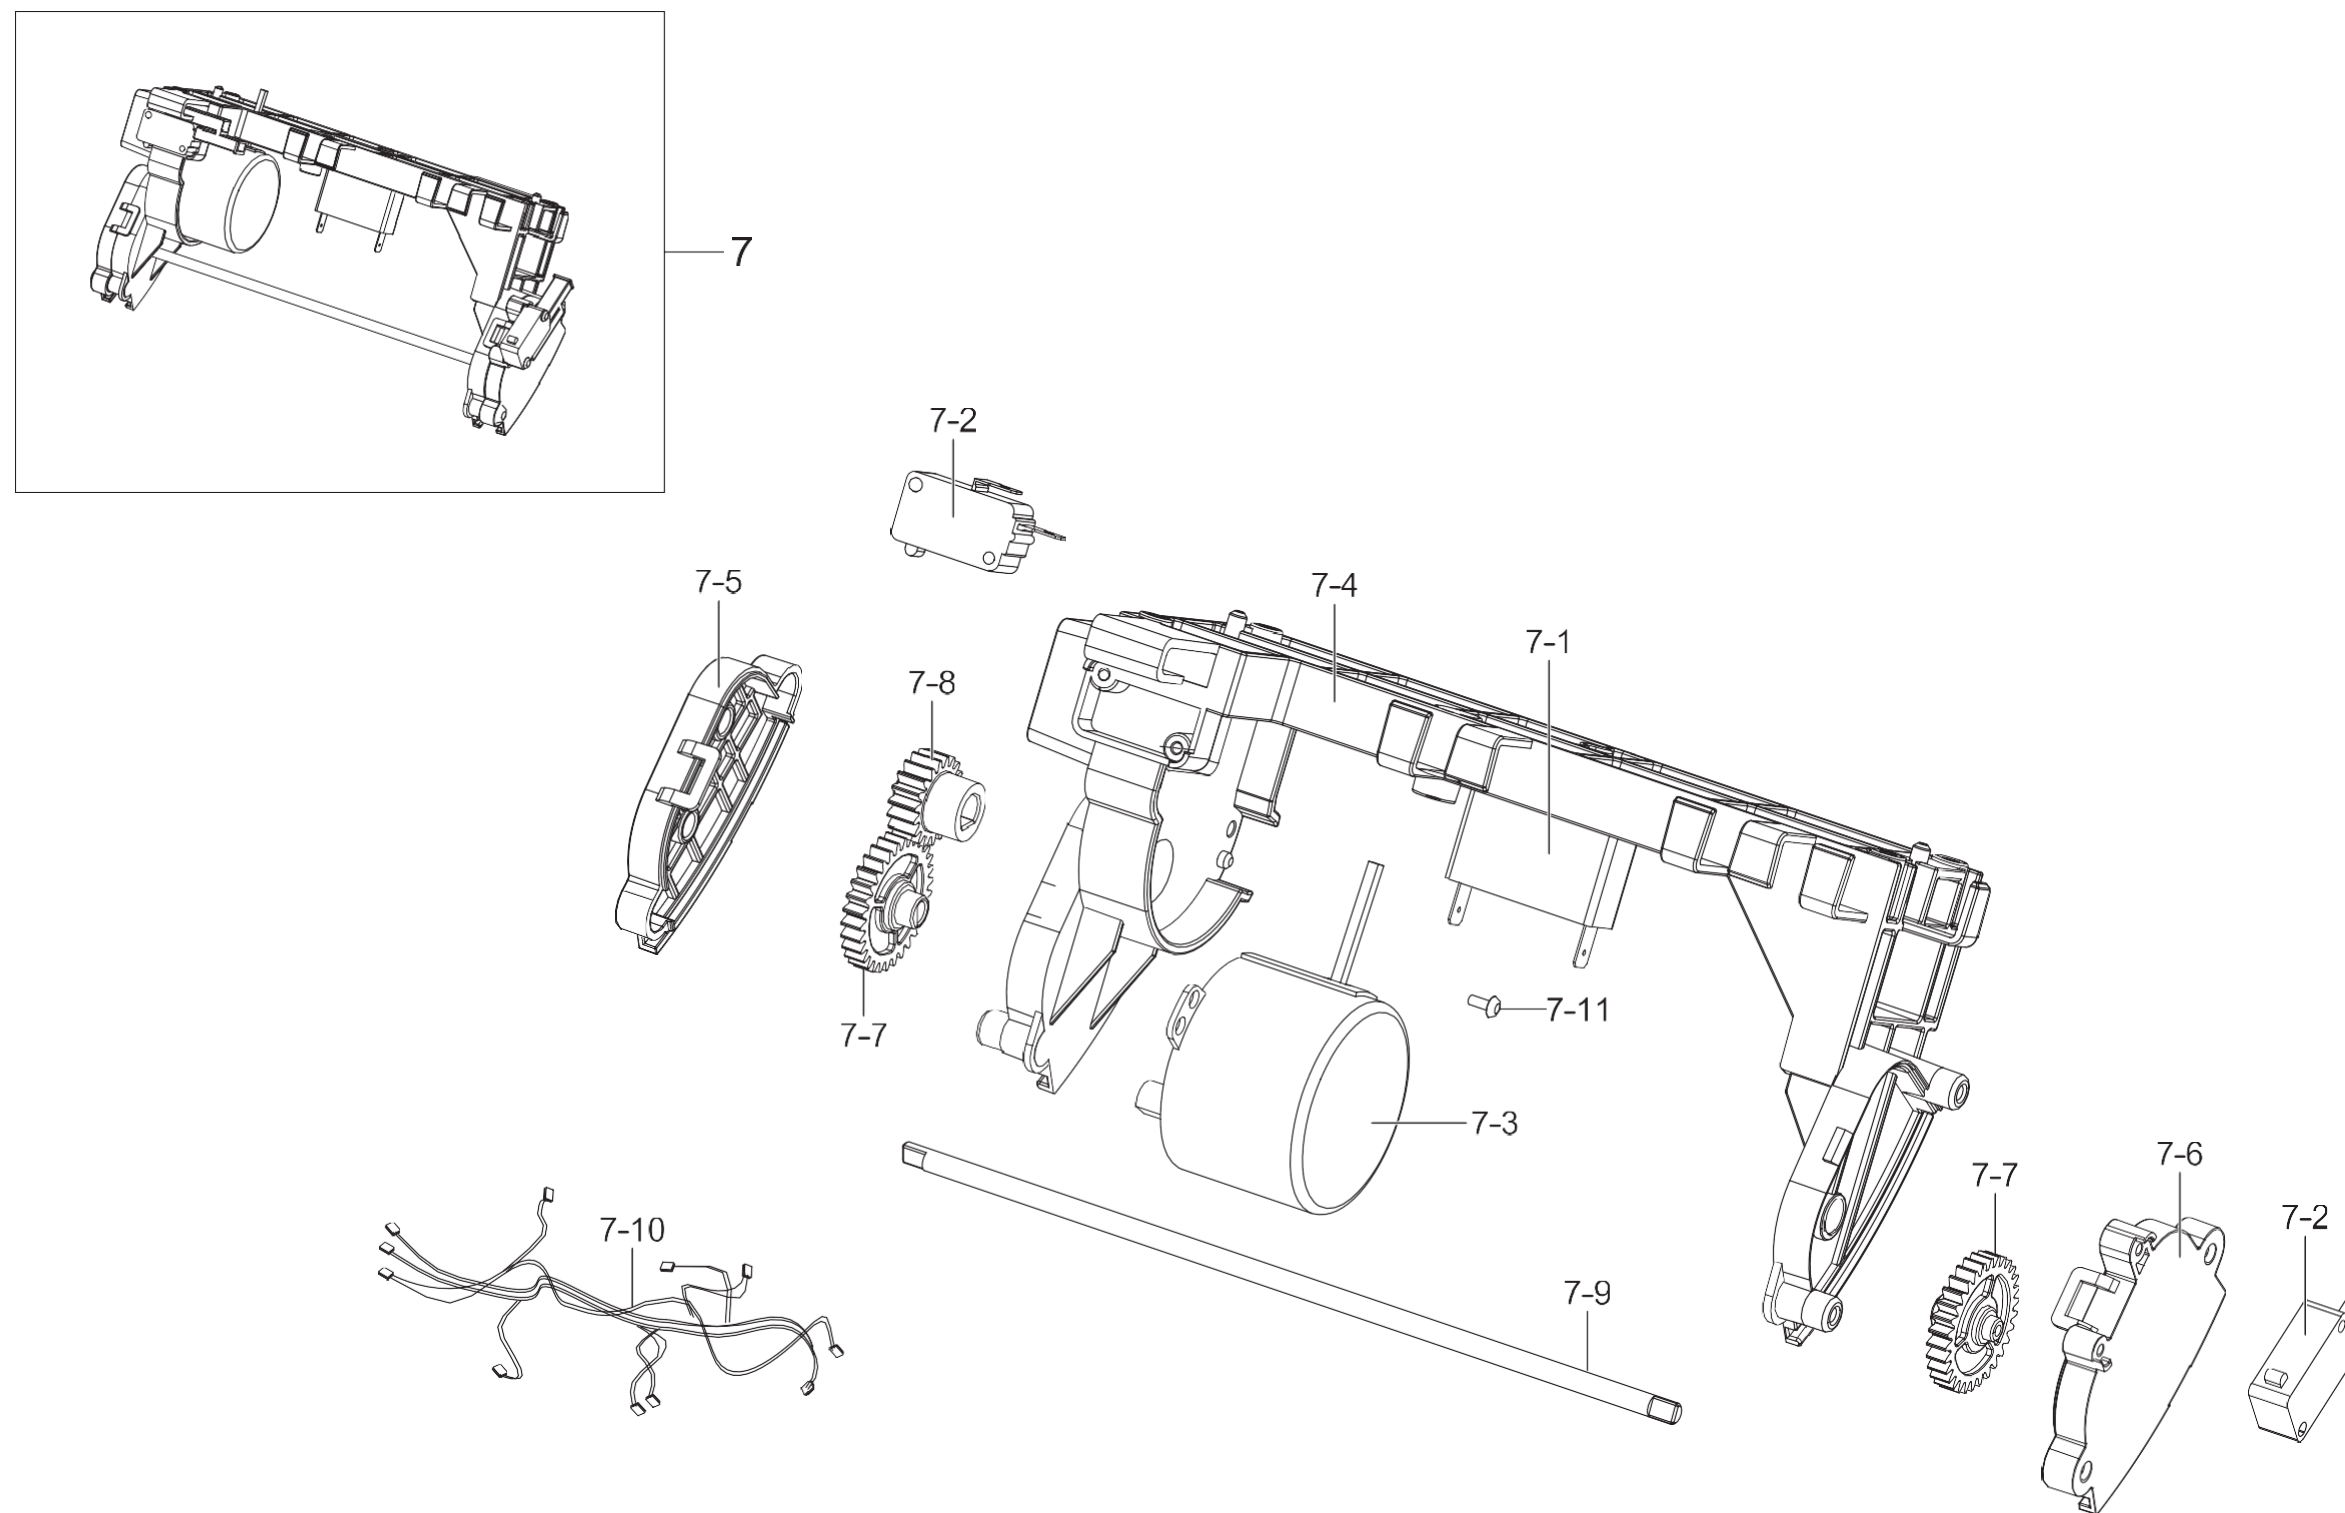

2-1-1. ASSY CONTROL BOX

Assy Control Box Parts List

Reference #	Dacor #	Description	SA/SNA	Remark
7		ASSY MOTOR	SNA	
7-1	111758	C-MOTOR RUN-BOX	SA	
7-2	111698	SWITCH-MICRO	SA	
7-3	111803	MOTOR AC DRIVE	SNA	
7-4		HOLDER MOTOR	SNA	
7-5		COVER PANEL-LEFT	SNA	
7-6		COVER PANEL-RIGHT	SNA	
7-7		GEAR-MAIN	SNA	
7-8		GEAR-SUB	SNA	
7-9		SHAFT	SNA	
7-10	112102	ASSY WIRE HARNESS- DISPLAY	SA	
7-11	113335	SCREW-TAPPING	SA