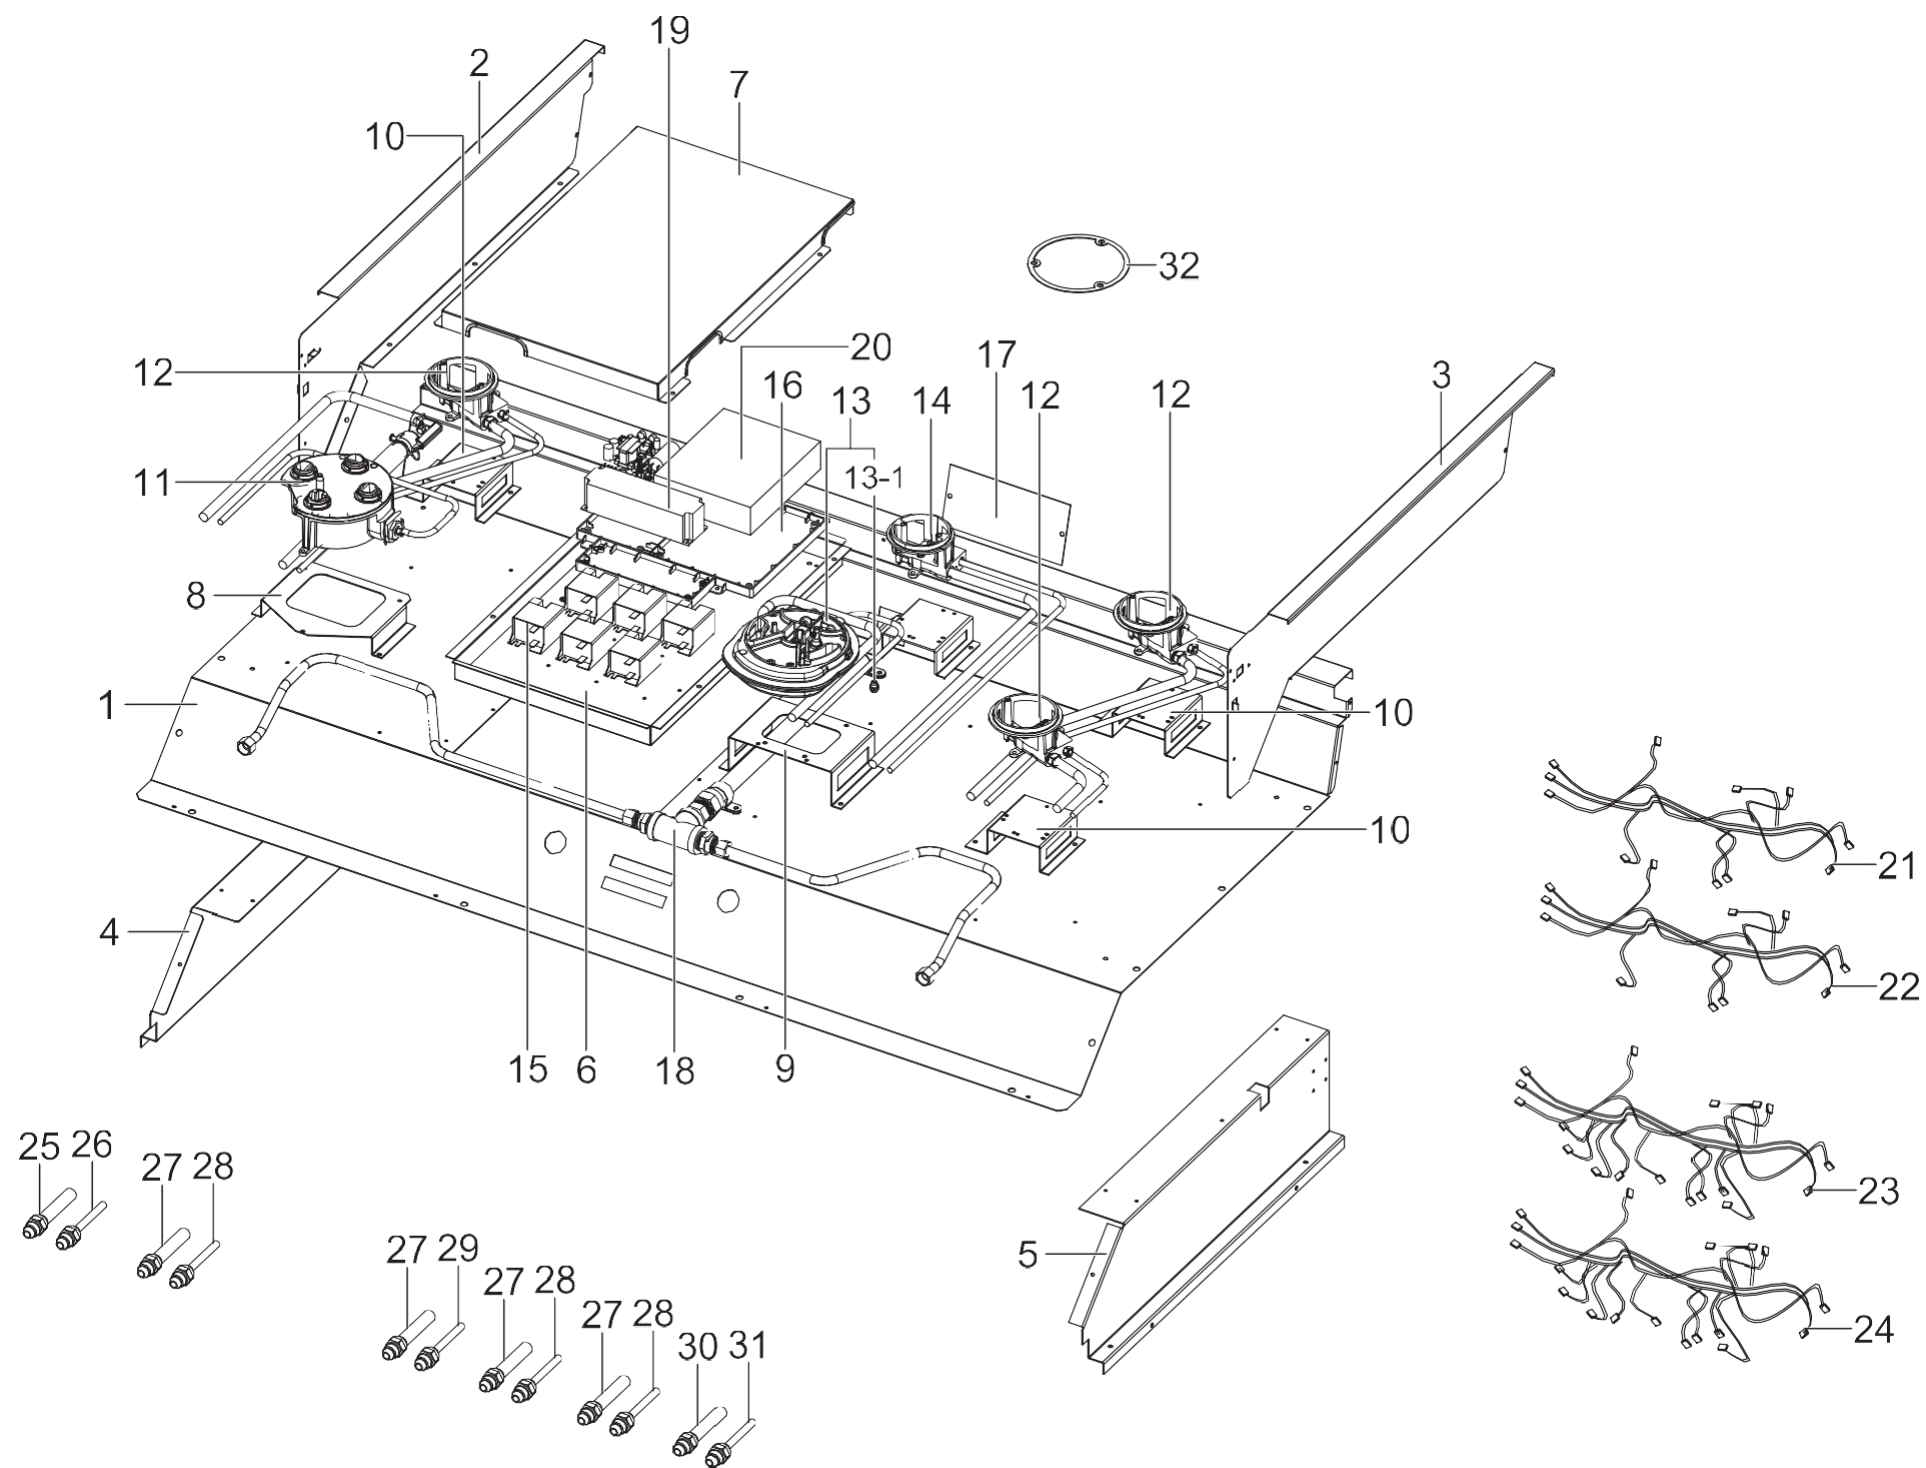

3-1. ASSY COOK TOP

Assy Cooktop Parts List

Reference #	Dacor #	Description	SA/SNA
1		CASE BURNER-BOTTOM	SNA
2		CASE BURNER-LEFT	SNA
3		CASE BURNER-RIGHT	SNA
4		SUPPORT FRAME-LEFT	SNA
5		SUPPORT FRAME-RIGHT	SNA
6		CASE-PBA	SNA
7		COVER PCB-MAIN	SNA
8		BRACKET BURNER-B	SNA
9		BRACKET BURNER-C	SNA
10		BRACKET BURNER-A	SNA
11		BURNER CUP	SNA
12		BURNER CUP	SNA
13		ASSY BURNER	SNA
13-1	111821	HOLDER	SA
14		BURNER CUP	SNA
15		ASSY MODULE SPARK	SNA
16	110589	HOLDER PCB-SUB	SA
17		COVER WIRE	SNA
18		ASSY TUBE MANIFOLD	SNA
19	112038	ASSY MODULE	SA
20		ASSY MODULE	SNA
21	112104	ASSY WIRE HARNESS- POWER	SA
22	112110	ASSY WIRE HARNESS- POWER	SA
23	112101	ASSY WIRE HARNESS- COOKTOP	SA
24	112099	ASSY WIRE HARNESS- COOKTOP	SA
25		ASSY TUBE	SNA
26		ASSY TUBE	SNA
27		ASSY TUBE	SNA
28		ASSY TUBE	SNA
29		ASSY TUBE	SNA
30		ASSY TUBE	SNA
31		ASSY TUBE	SNA
32	112043	GASKET	SA