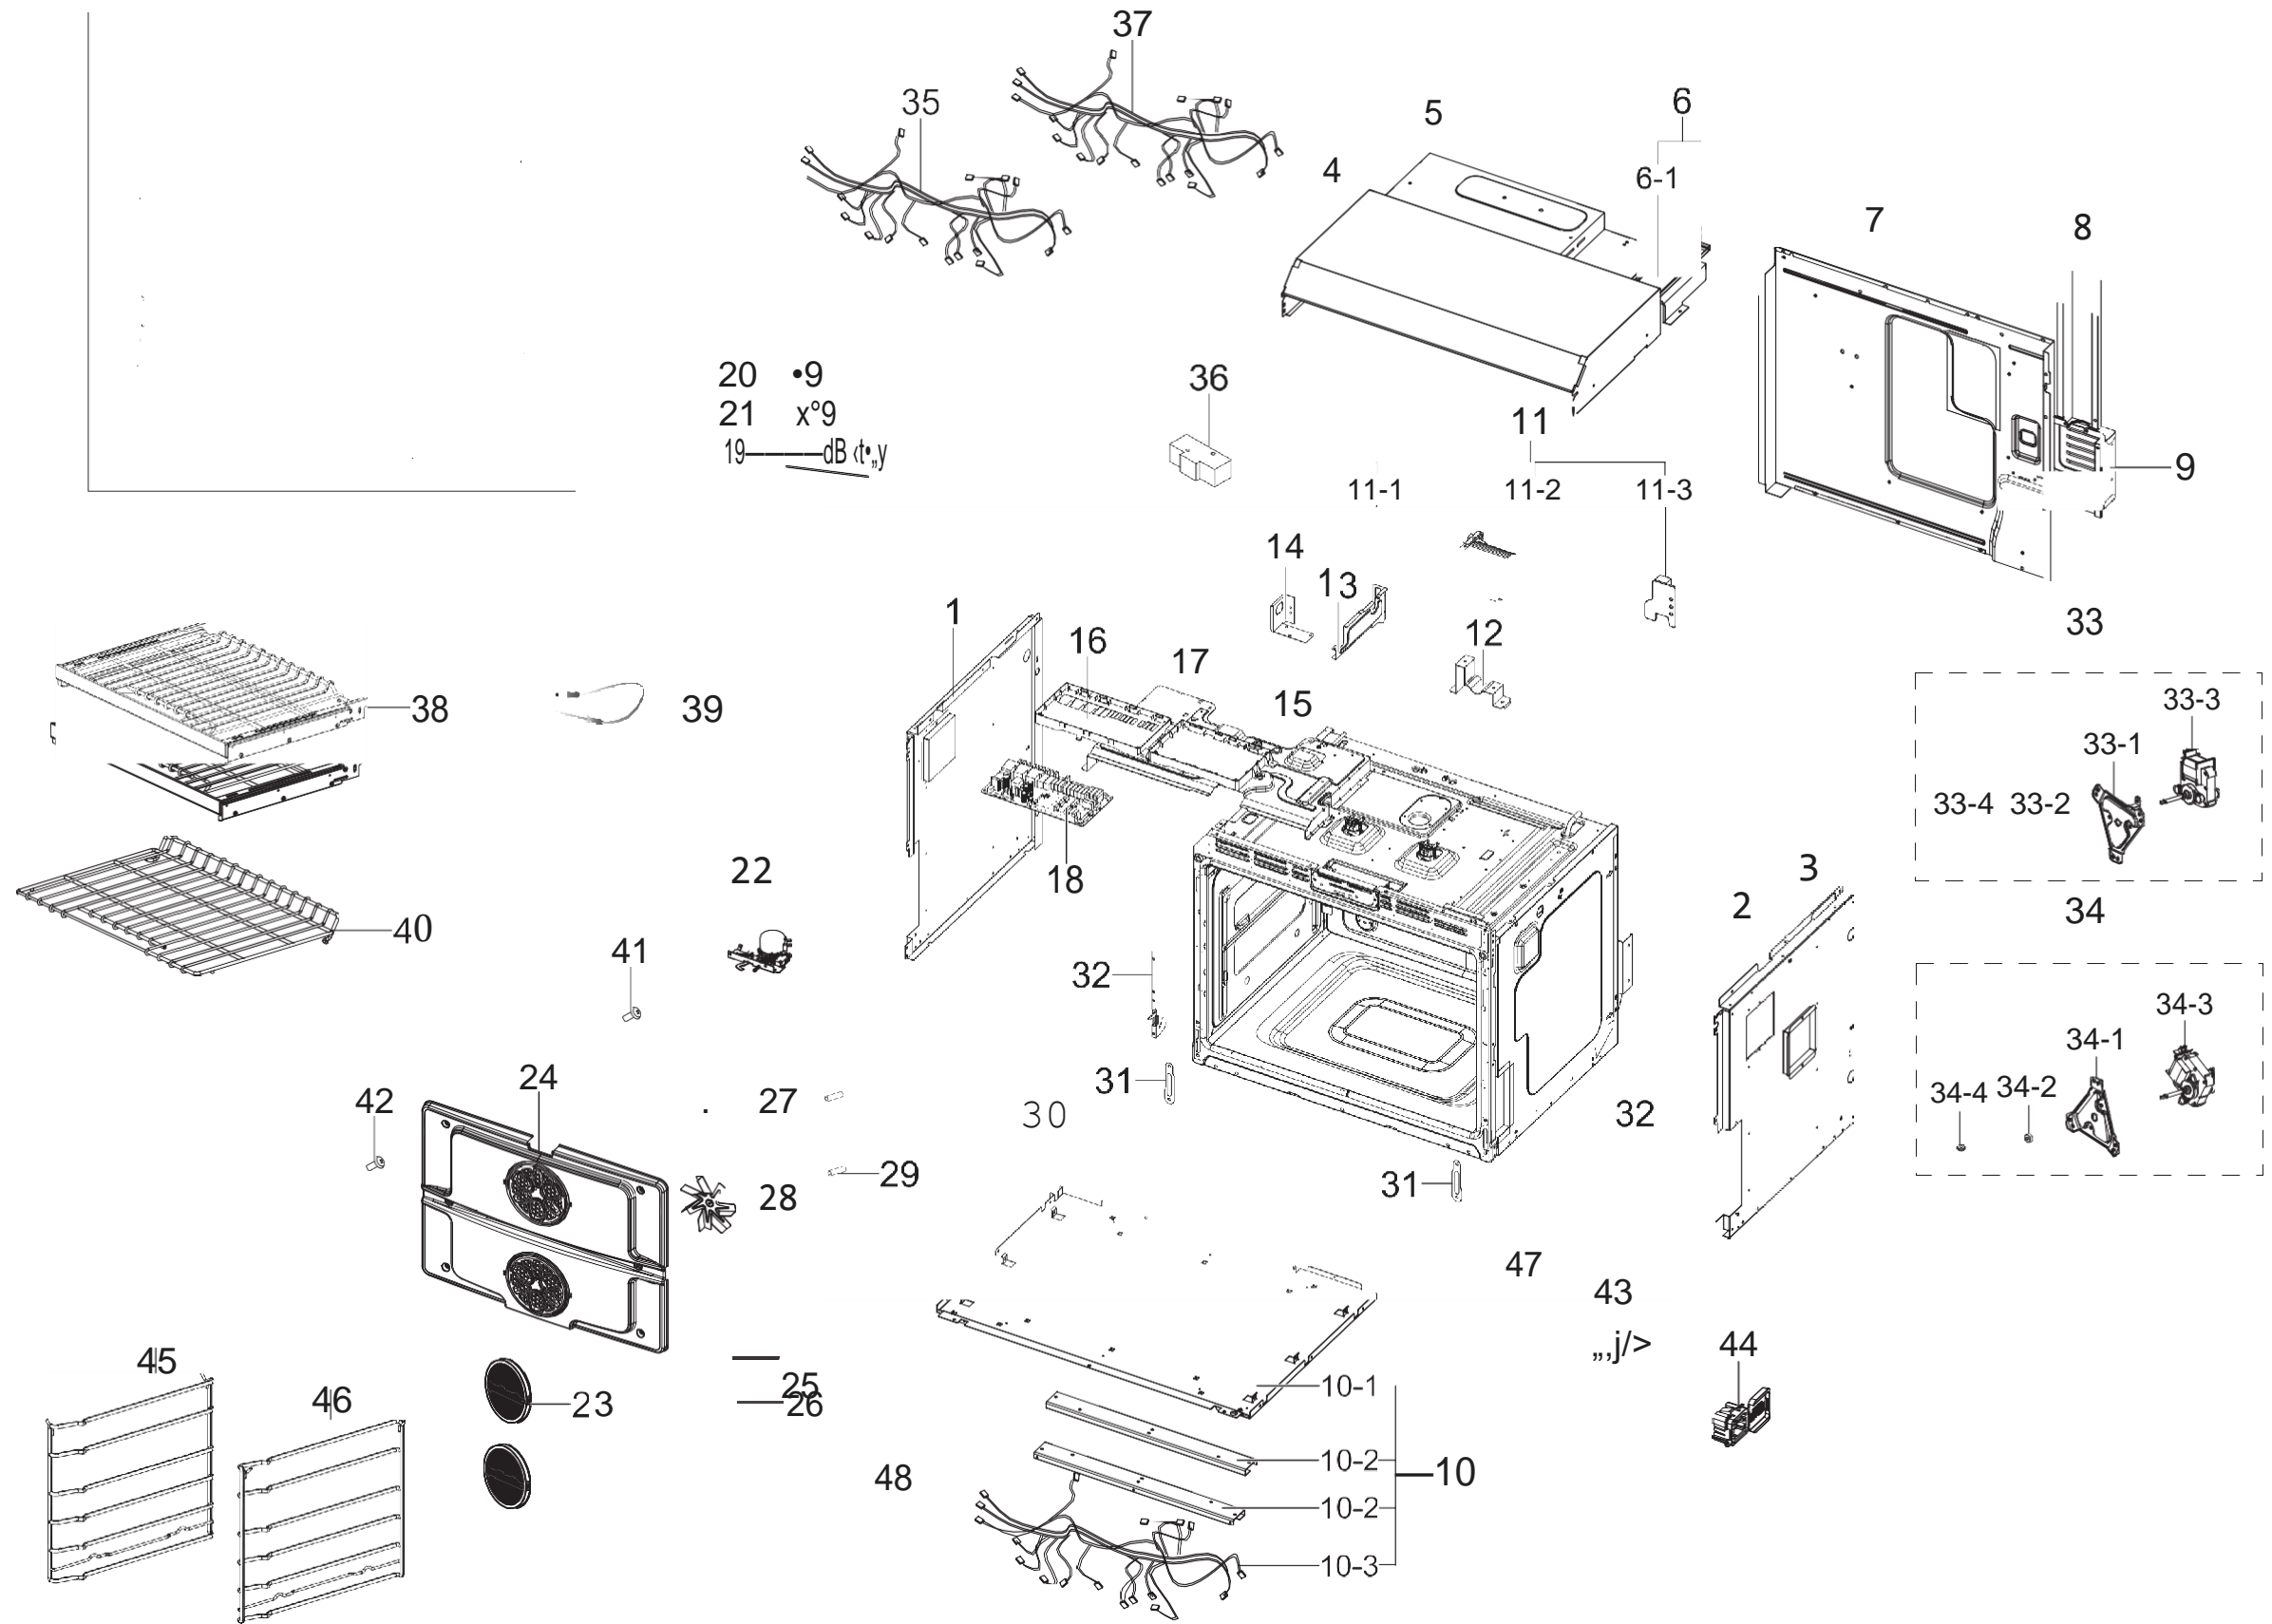

4. ASSYSKD (30")

Assy SKD Parts List

Reference #	Dacor #	Description	SA/SNA
1		CASE-LEFT	SNA
2		CASE-RIGHT	SNA
3		COVER WIRE-SIDE	SNA
4		CASE-UP	SNA
5		ASSY COVER MOTOR	SNA
6		ASSY VALVE-REGULATOR	SNA
6-1		SUPPORT REGULATOR	SNA
7		COVER MOTOR	SNA
8		COVER WIRE	SNA
9		COVER CONNECTOR	SNA
10		ASSY COVER ADIABATIC-BOTTOM	SNA
10-1		COVER ADIABATIC-BOTTOM	SNA
10-2		BRACKET-BASE	SNA
10-3	111999	ASSY WIRE HARNESS-SUB	SA
11		ASSY HOLDER-MOTOR	SNA
11-1	111746	MOTOR AC FAN-BLOWER	SA
11-2		ASSY HOLDER-MOTOR	SNA
11-3	111747	SENSOR MAG	SA
12		BRACKET SUPPORTER	SNA
13		BRACKET BARRIER-MOTOR	SNA
14		COVER WIRE-UP	SNA
15		SUPPORT PCB	SNA
16		HOLDER PCB-MAIN	SNA
17		HOLDER PCB-SUB	SNA
18	111786	ASSY PCB MAIN	SA
19	111195	ASSY MODULE	SNA
20	111726	ASSY MODULE	SA
21	112037	ASSY MODULE	SA
22	111872	LATCH DOOR	SA
23		ASSY FILTER	SNA
24		ASSY COVER CASING	SNA
25	111768	NUT-HEXAGON CAP	SA
26	111769	NUT-HEXAGON CAP	SA
27	111875	FAN CONVECTION-UP	SA
28	111876	FAN CONVECTION-LOW	SA