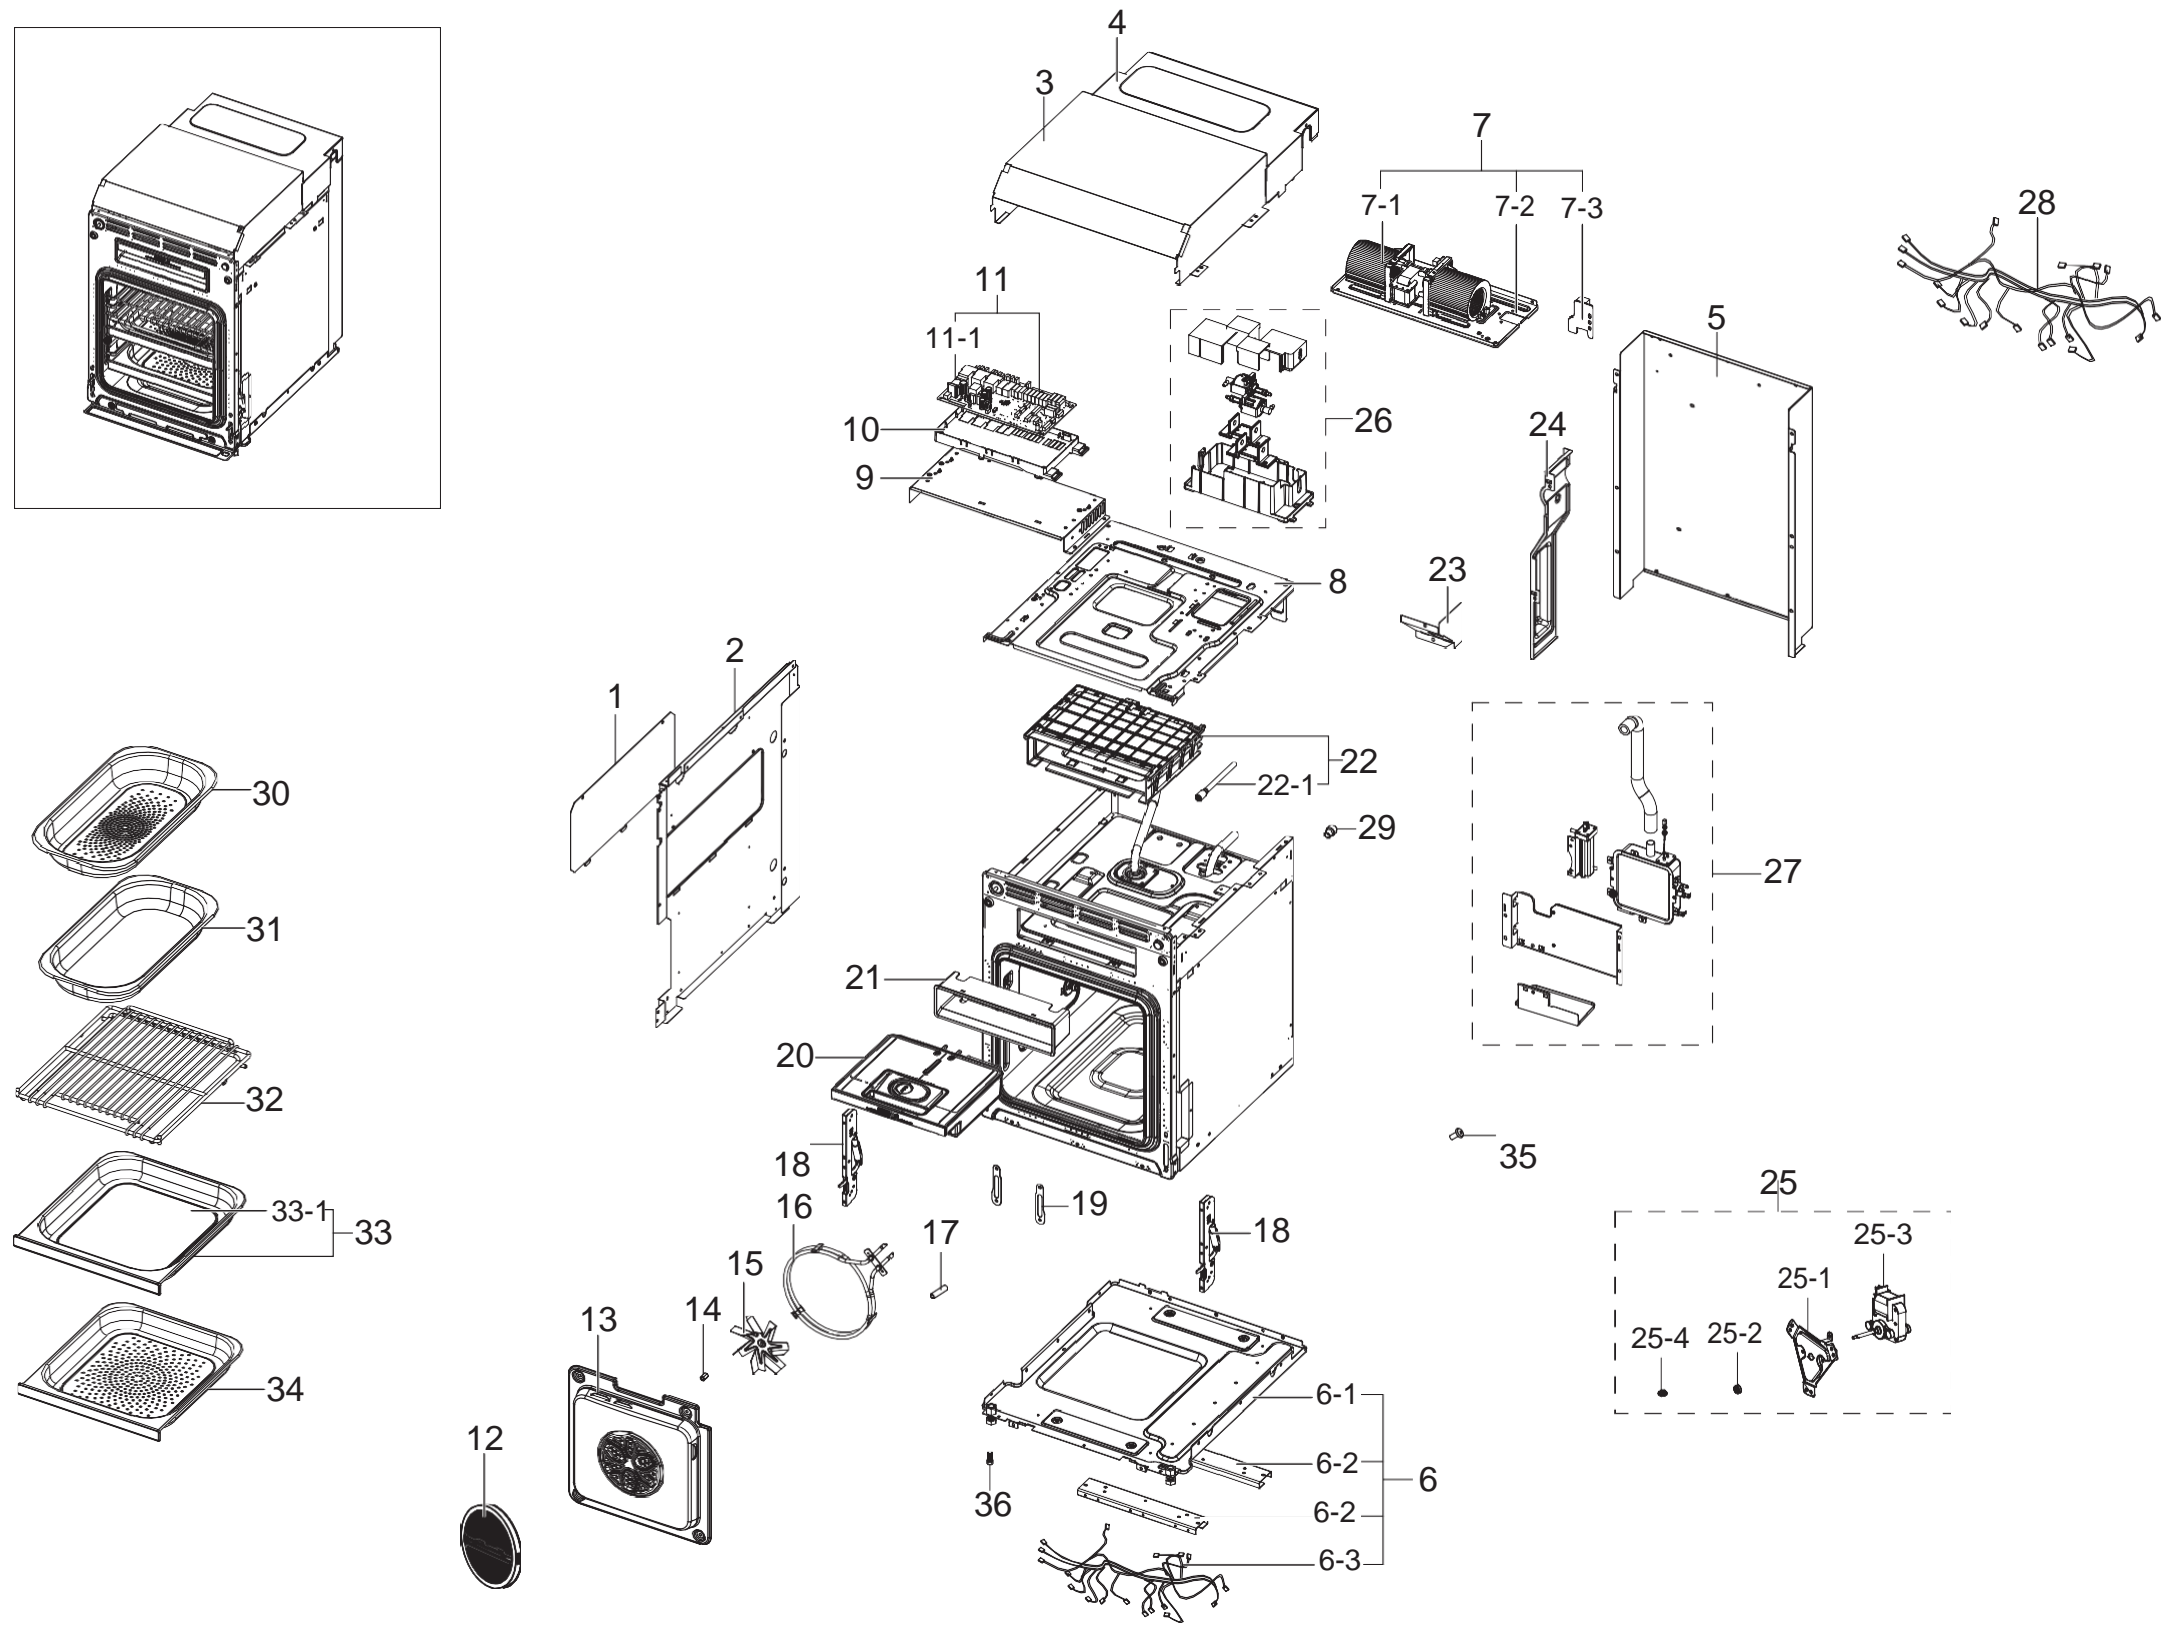

5. ASSY SKD(18")

Assy SKD Parts List

Reference #	Dacor #	Description	SA/SNA
1	111861	COVER WIRE-LEFT	SA
2		CASE-LEFT	SNA
3		CASE-UP	SNA
4		COVER MOTOR-UP	SNA
5		CASE-REAR	SNA
6		ASSY BASE PLATE	SNA
6-1		BASE PLATE	SNA
6-2		BRACKET-BASE	SNA
6-3	111999	ASSY WIRE HARNESS- SUB	SA
7		ASSY HOLDER-MOTOR	SNA
7-1	111746	MOTOR AC FAN-BLOWER	SA
7-2		ASSY HOLDER-MOTOR	SNA
7-3	111747	SENSOR MAG	SA
8		BASE PLATE	SNA
9		SUPPORT PCB	SNA
10		HOLDER PCB-MAIN	SNA
11	111787	ASSY PCB MAIN	SA
11-1	111792	ASSY PCB AUTO	SA
12		ASSY FILTER	SNA
13		ASSY COVER CASING	SNA
14	111769	NUT-HEXAGON CAP	SA
15	111876	FAN CONVECTION-LOW	SA
16	111812	HEATER SHEATH- CONVECTION	SA
17	111819	SPACER-FAN CONVECTION	SA
18	111905	ASSY SUPPORT HINGE	SA
19		COVER FRONT	SNA
20	111974	ASSY WATER TANK	SA
21		GUIDE BOWL WATER	SNA
22		ASSY BRACKET-STEAM	SNA
22-1	111874	RUBBER WATER	SA
23		GUIDE AIR-BOTTOM	SNA
24		BRACKET BARRIER-REAR	SNA