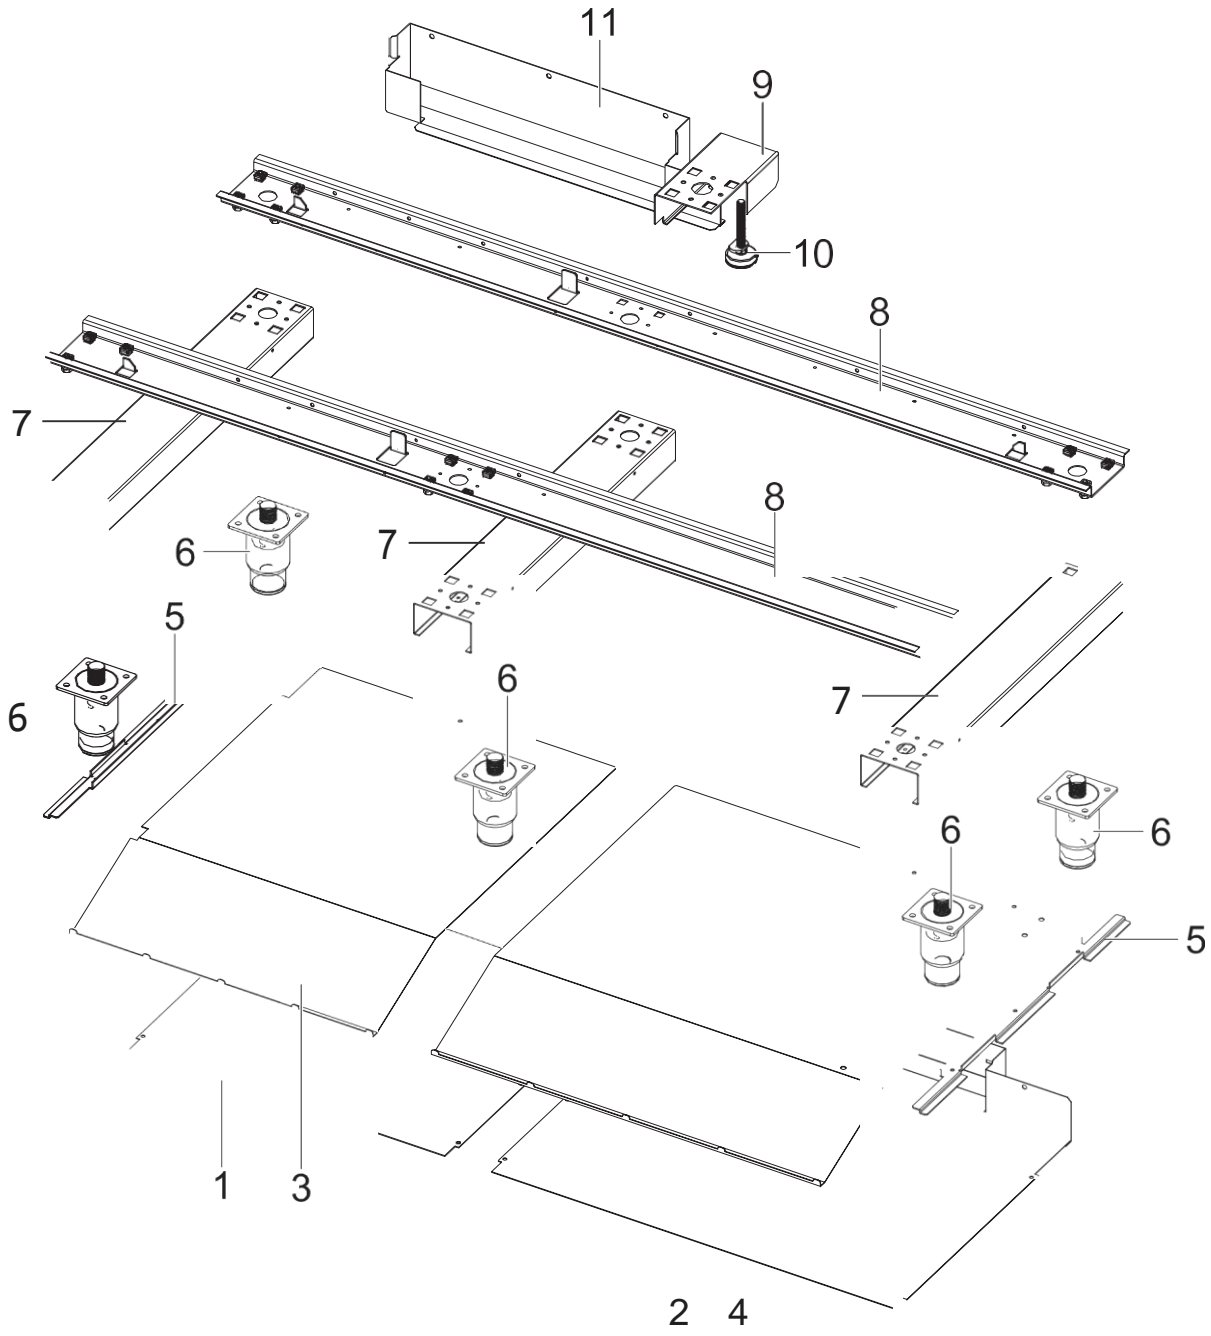

DOP48M96DLM
6. ASSY BASE

Assy Base Parts List

Reference #	Dacor #	Description	SA/SNA
1		COVER AIR-BOTTOM	SNA
2		GUIDE AIR-BOTTOM	SNA
3		GUIDE AIR-FRONT	SNA
4		GUIDE AIR-FRONT	SNA
5		SUPPORT PANEL-SIDE	SNA
6		LEG	
7		Base, Support, Side	
8		SUPPORT GUARD-OVEN	SNA
9		BRACKET-LEG	SNA
10		16Ga Galvanized, St	
11		COVER AIR-BOTTOM	SNA