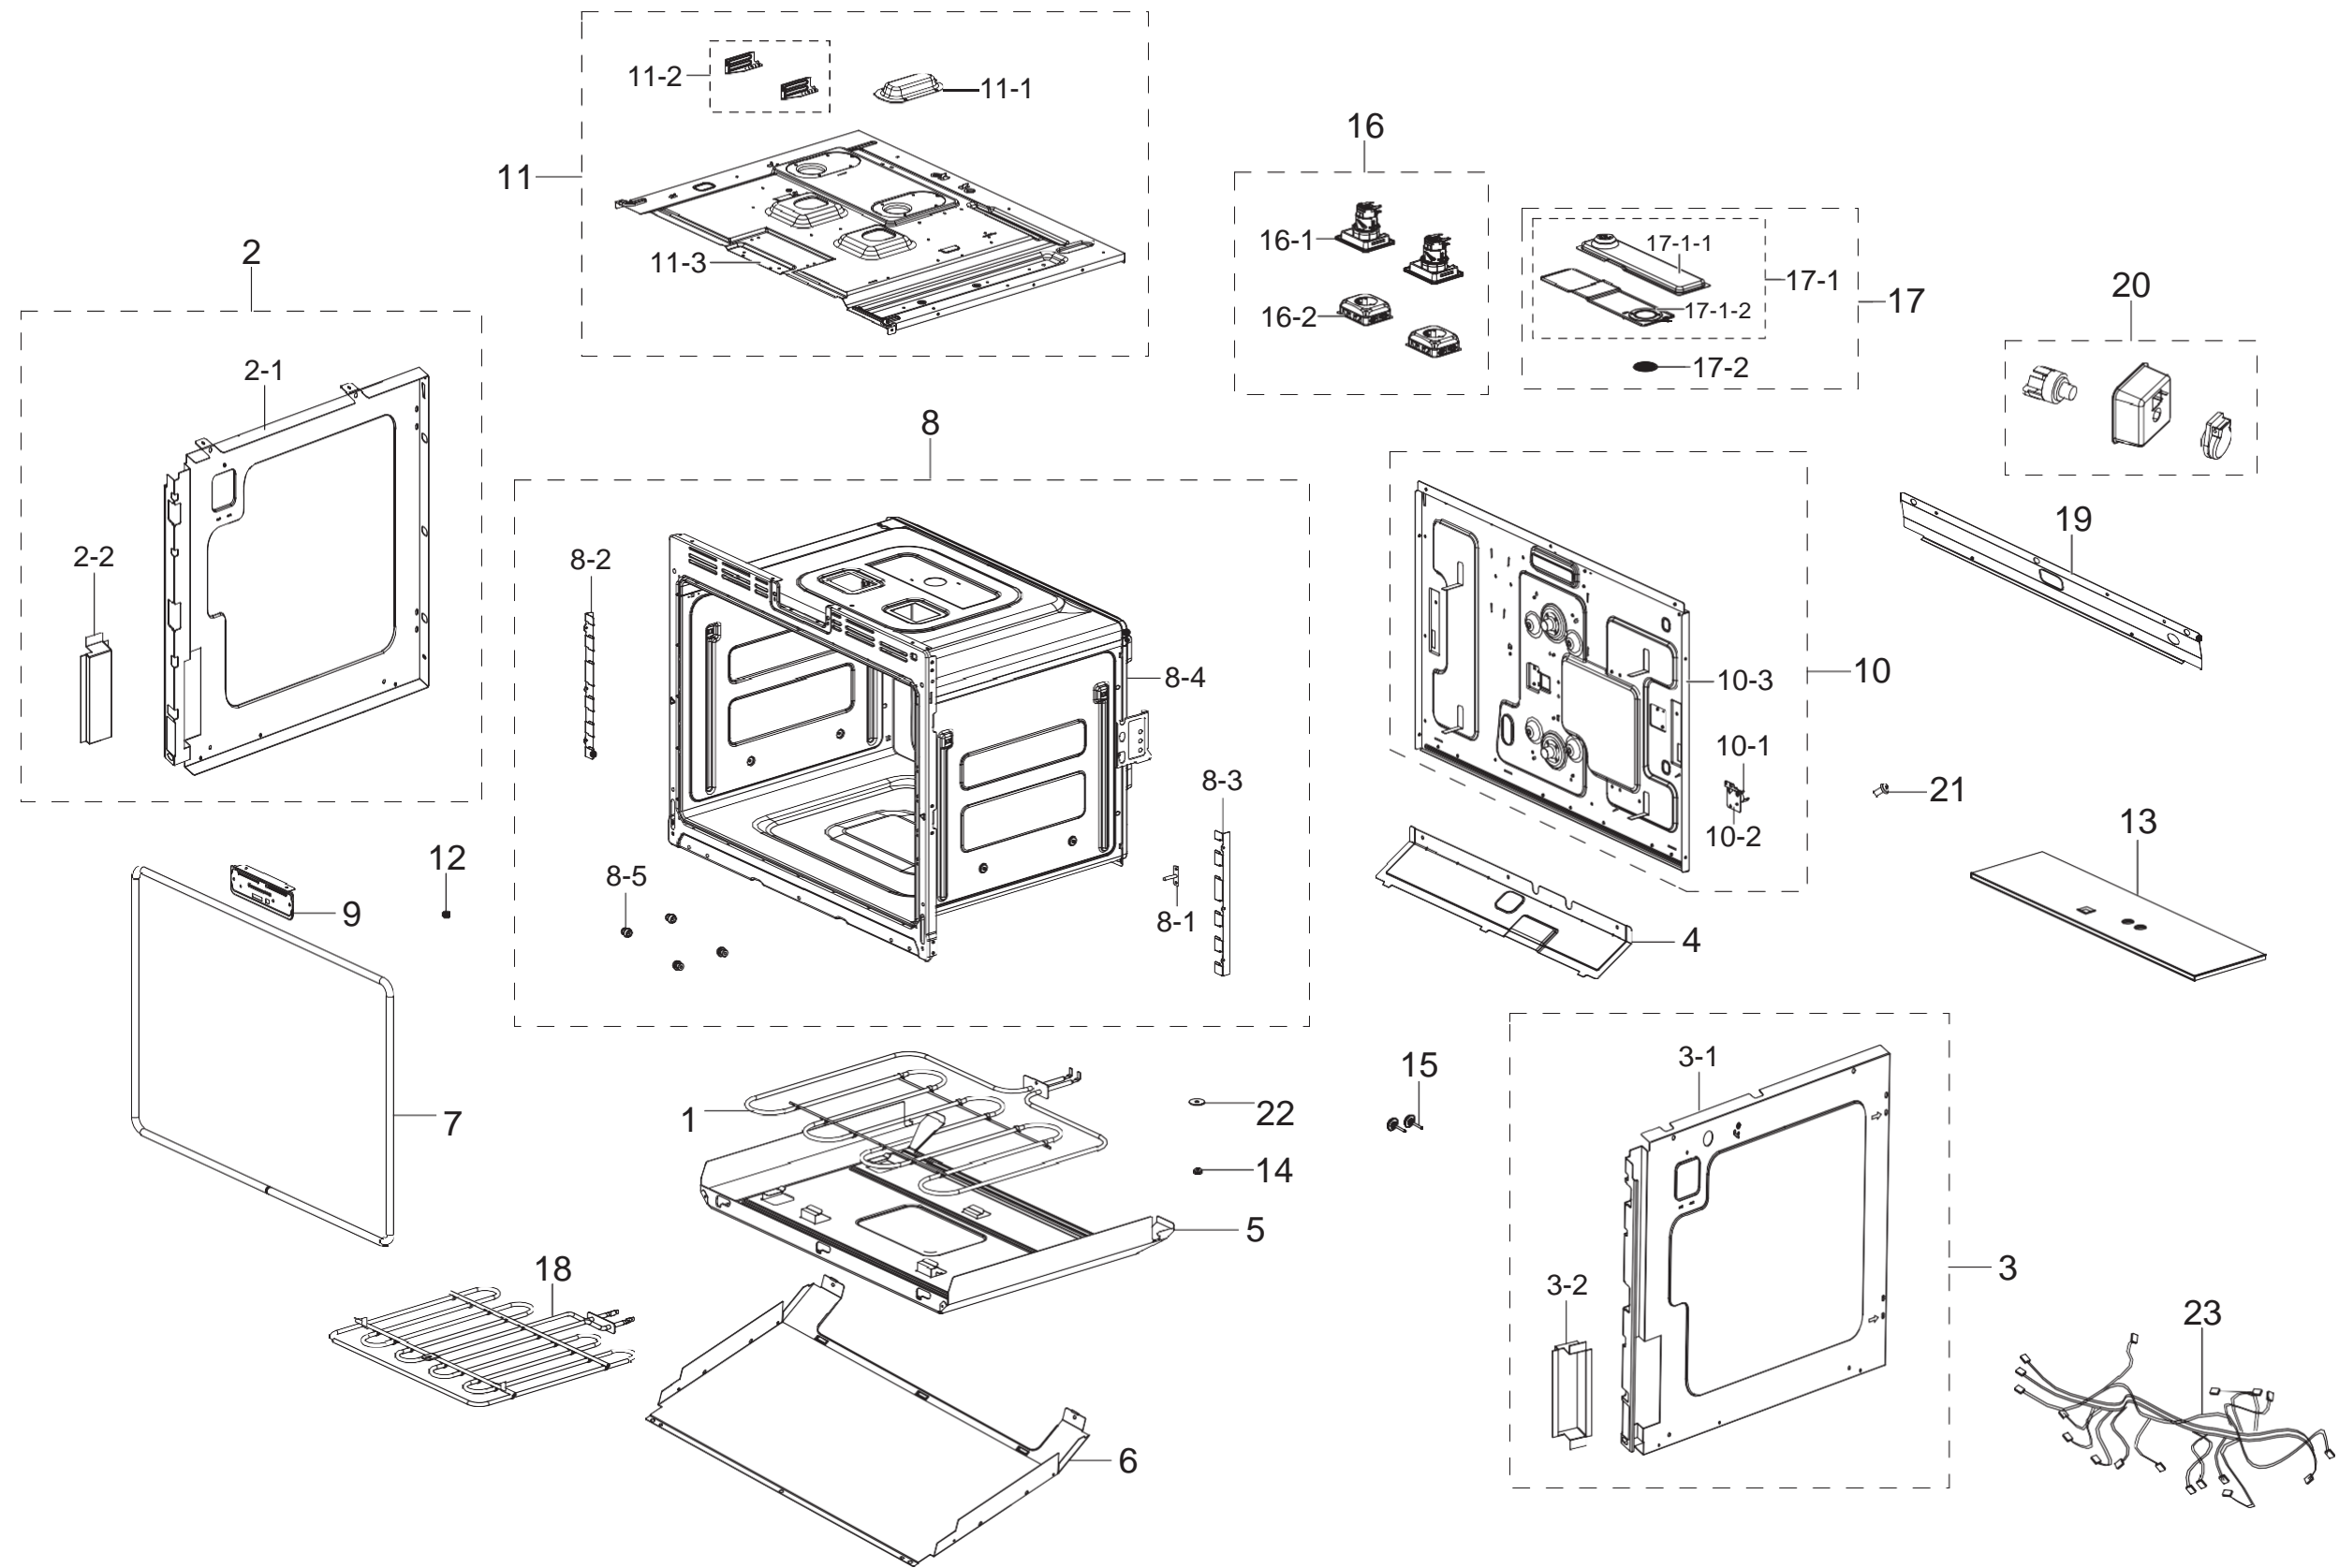

4-1. ASSY SKD(30")

Assy SKD Parts List

Reference #	Dacor #	Description	SA/SNA
1	111816	HEATER SHEATH-BOTTOM	SA
2		ASSY COVER ADIABATIC- LEFT	SNA
2-1		CASE-LEFT	SNA
2-2		COVER ADIABATIC-SUB	SNA
3		ASSY COVER ADIABATIC- RIGHT	SNA
3-1		CASE-RIGHT	SNA
3-2		COVER ADIABATIC-SUB	SNA
4		COVER HEATER-BOTTOM	SNA
5		COVER HEATER-BAKE	SNA
6		COVER ADIABATIC- BOTTOM	SNA
7	111853	GASKET DOOR	SA
8		ASSY CAVITY MAIN	SNA
8-1	111804	SENSOR TEMP	SA
8-2		BRACKET CAVITY-LEFT	SNA
8-3		BRACKET CAVITY-RIGHT	SNA
8-4		ASSY CAVITY-COATING	SNA
8-5	111900	HOLDER RACK	SA
9		ASSY BRACKET-REAR	SNA
10		ASSY COVER ADIABATIC- REAR	SNA
10-1	111775	THERMOSTAT	SA
10-2	111779	BRACKET-TCO	SA
10-3		COVER ADIABATIC-REAR	SNA
11		ASSY COVER ADIABATIC- TOP	SNA
11-1		BRACKET VENT	SNA
11-2		BRACKET CAVITY-SUB	SNA
11-3		COVER ADIABATIC-TOP	SNA
12	111767	NUT-CIRCULAR	SA
13		ADIABATIC	SNA
14	111777	NUT FLANGE	SA
15	113318	RUBBER-CUSHION	SNA
16	112005	ASSY LAMP-HALOGEN	SA
16-1		COVER LAMP	SNA
16-2		ASSY LAMP-HALOGEN	SNA
17	111911	ASSY VENT	SA
17-1		ASSY DUCT AIR	SNA