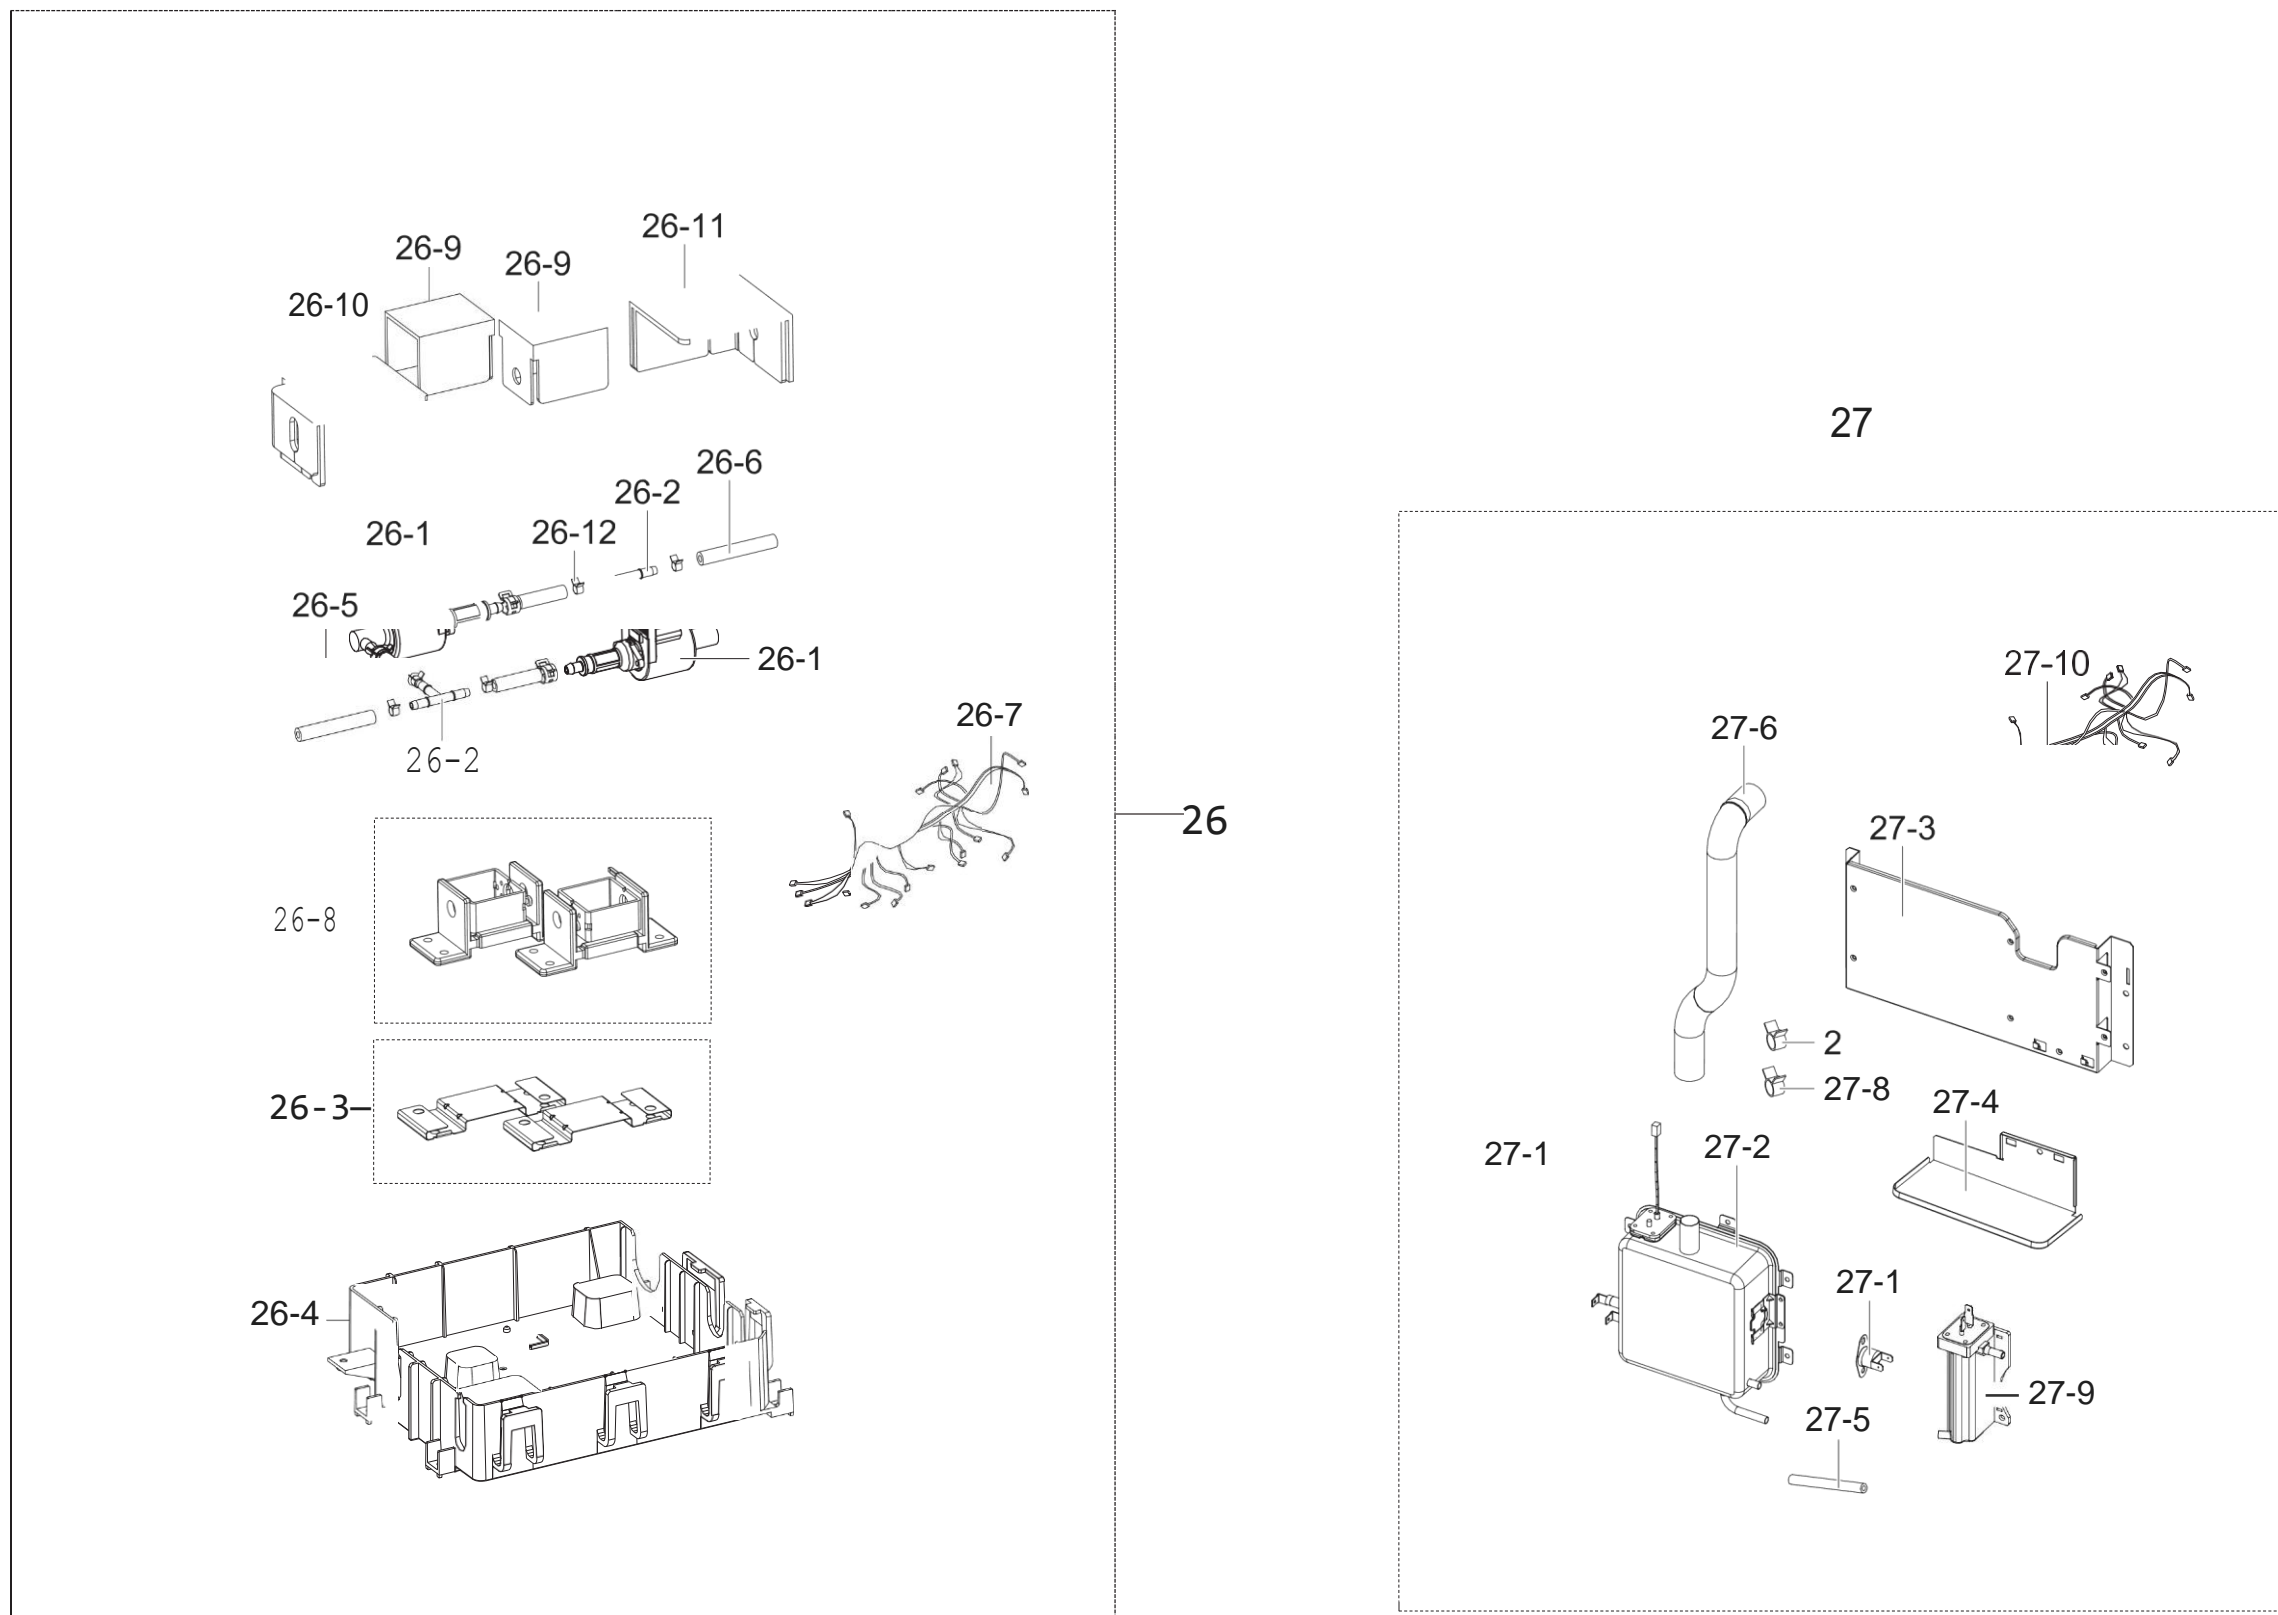

5-1. ASSY SKD (18")

Assy SKD Parts Lis

Reference #	Dacor #	Description	SA/SNA
26	111975	ASSY HOLDER PUMP	SA
26-1	111774	VALVE COIL SOLENOID-PUMP	SA
26-2		GUIDE-TUBE	SNA
26-3		BRACKET HOLDER	SNA
26-4		HOLDER PUMP	SNA
26-5		TUBE WATER	SNA
26-6		TUBE WATER	SNA
26-7	112012	ASSY WIRE HARNESS-STEAM	SA
26-8		RUBBER DAMPER	SNA
26-9		RUBBER	SNA
26-10		RUBBER WATER	SNA
26-11		RUBBER WATER	SNA
26-12	111871	CLAMP-STEAM TUBE	SA
27		ASSY HOLDER-STEAM	SNA
27-1	111811	THERMOSTAT	SA
27-2	111814	HEATER STEAM	SA
27-3		BASE PLATE-SUB	SNA
27-4		BRACKET-STEAM	SNA
27-5		TUBE WATER	SNA
27-6		TUBE STEAM	SNA
27-7	111871	CLAMP-STEAM TUBE	SA
27-8		CLAMPER HOSE	SNA
27-9		ASSY STEAMER SUB	SNA
27-10	112006	ASSY WIRE HARNESS-STEAM	SA