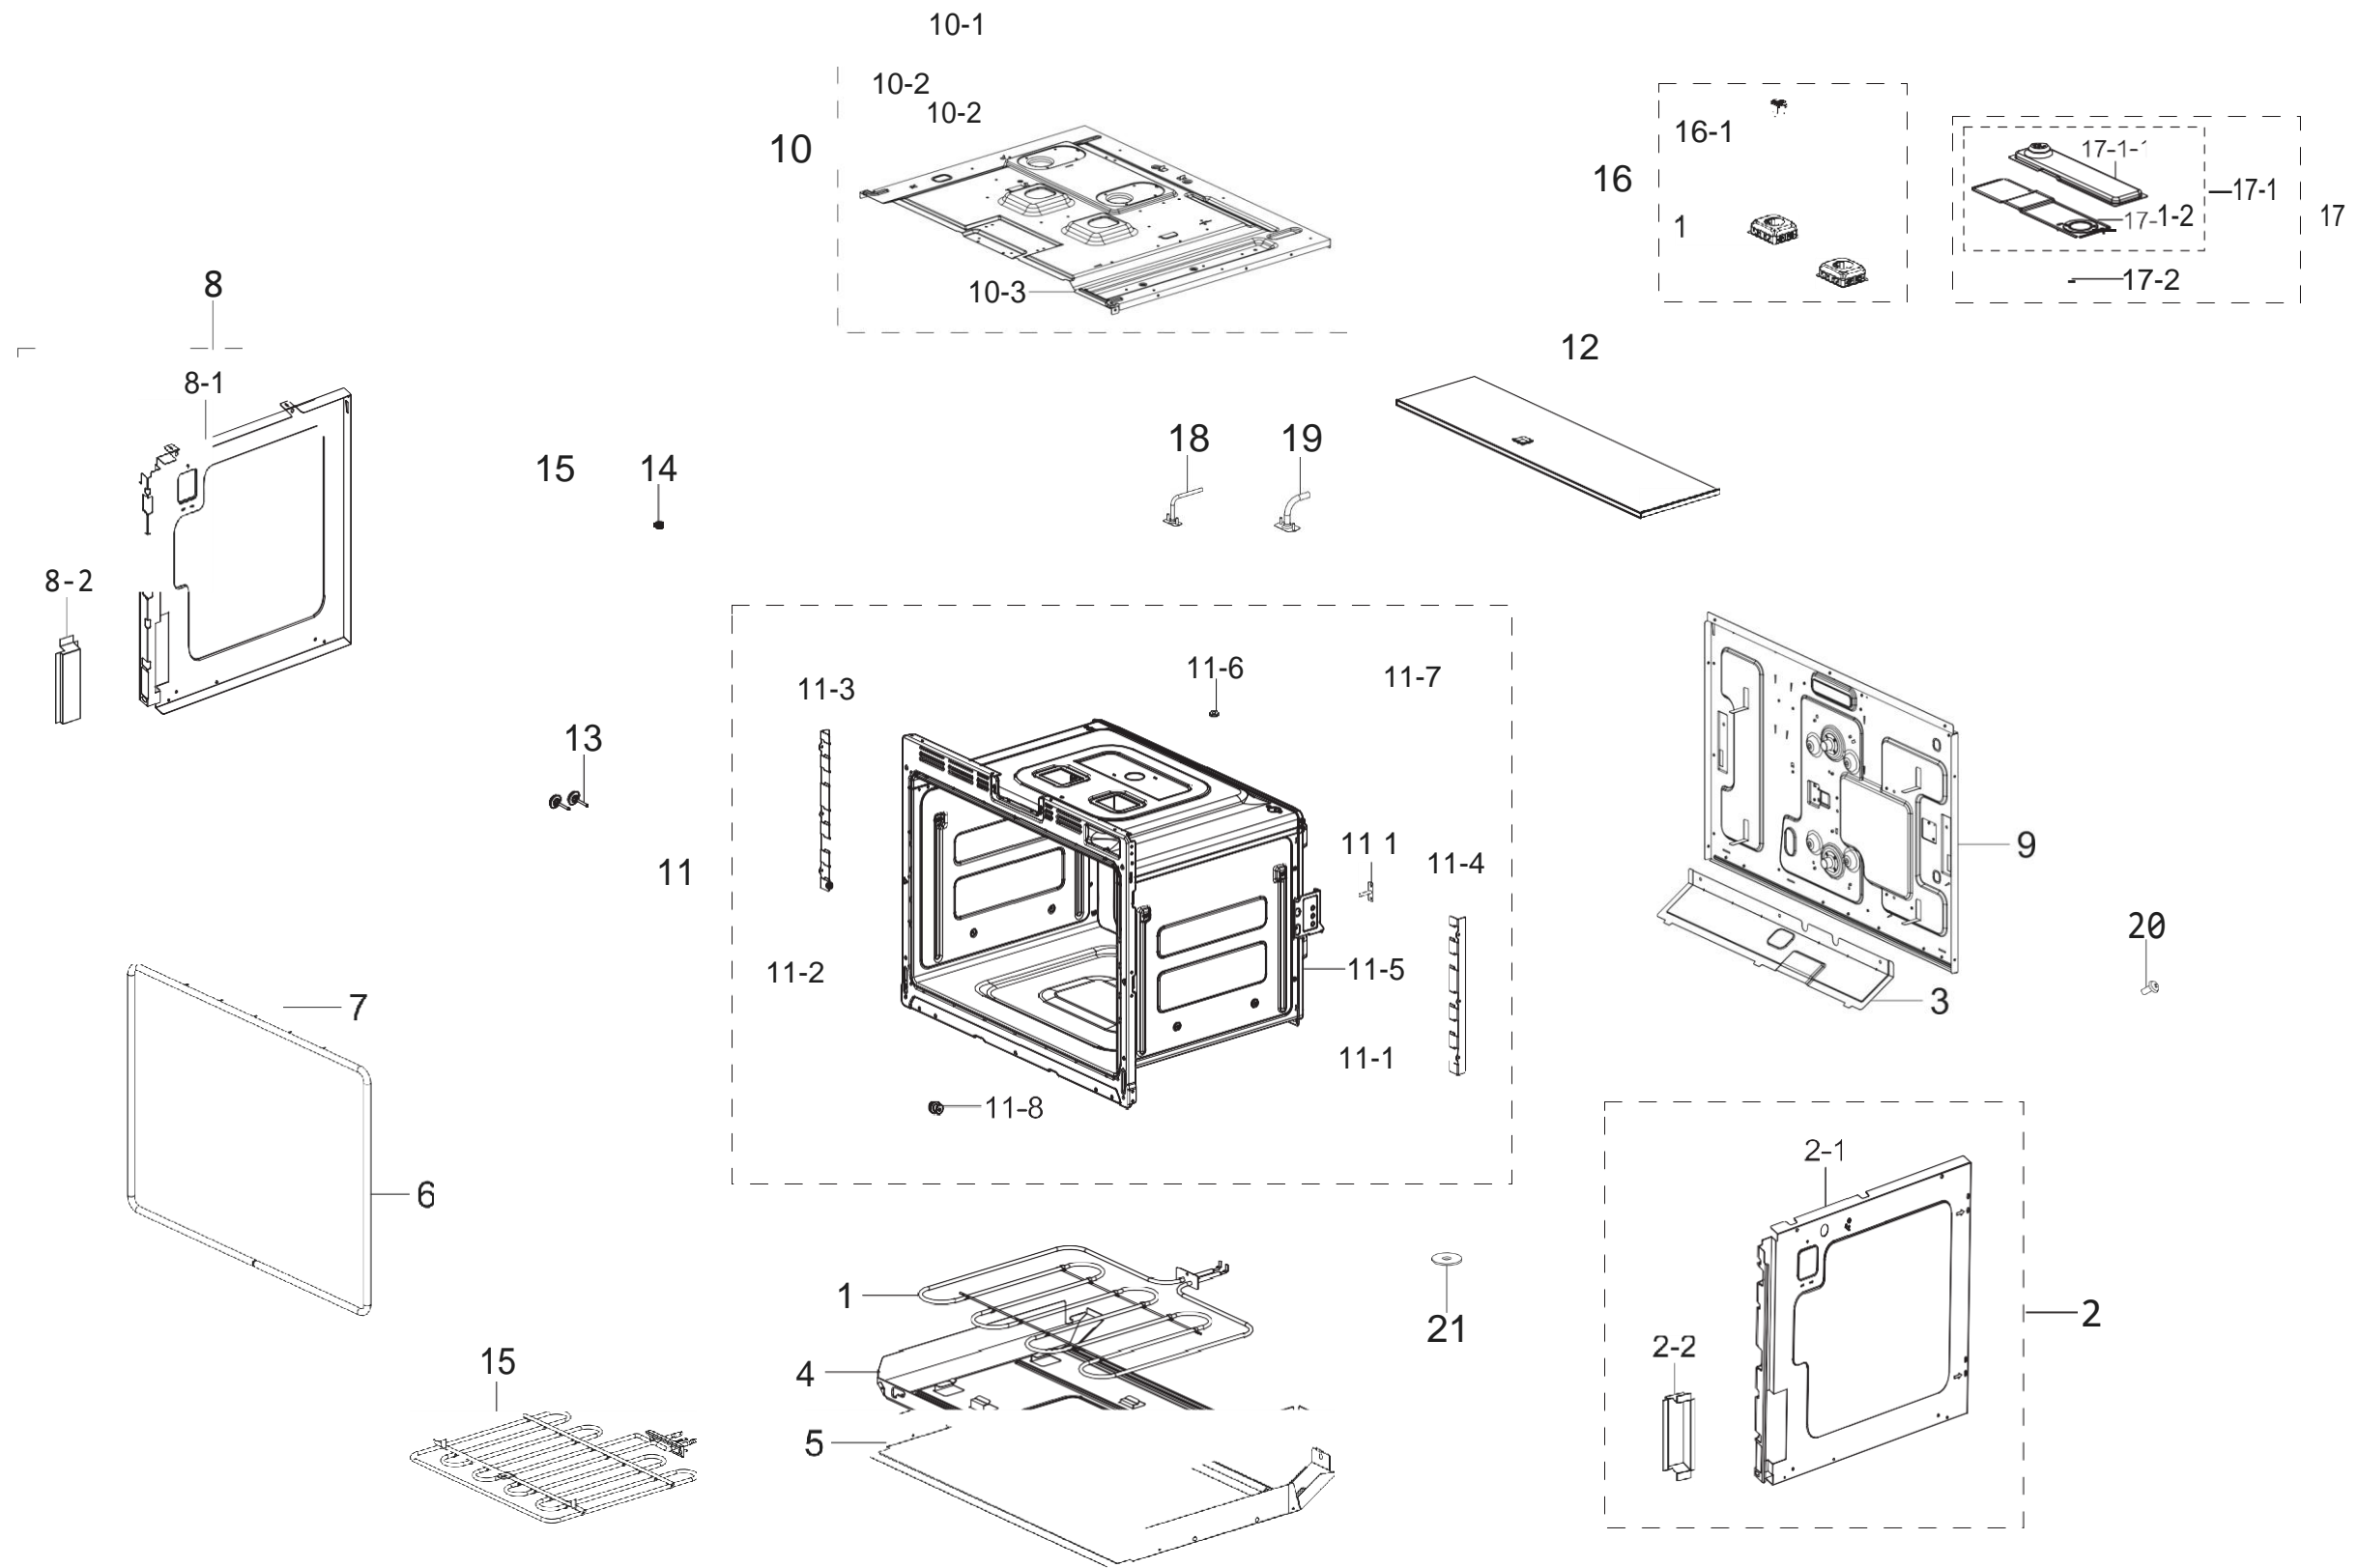

4-1. ASSY SKD(36")

Assy SKD Parts List

Reference #	Dacor #	Description	SA/SNA
1	111816	HEATER SHEATH-BOTTOM	SA
2		ASSY COVER ADIABATIC-RIGHT	SNA
2-1		CASE-RIGHT	SNA
2-2		COVER ADIABATIC-SUB	SNA
3		COVER HEATER-BOTTOM	SNA
4		COVER HEATER-BAKE	SNA
5		COVER ADIABATIC-BOTTOM	SNA
6	111853	GASKET DOOR	SA
7		ASSY BRACKET-REAR	SNA
8		ASSY COVER ADIABATIC-LEFT	SNA
8-1		CASE-LEFT	SNA
8-2		COVER ADIABATIC-SUB	SNA
9		ASSY COVER ADIABATIC-REAR	SNA
10		ASSY COVER ADIABATIC-TOP	SNA
10-1		BRACKET VENT	SNA
10-2		BRACKET CAVITY-SUB	SNA
10-3		COVER ADIABATIC-TOP	SNA
11		ASSY CAVITY MAIN	SNA
11-1	111804	SENSOR TEMP	SA
11-2	111901	ASSY-PROBE	SA
11-3		BRACKET CAVITY-LEFT	SNA
11-4		BRACKET CAVITY-RIGHT	SNA
11-5		ASSY CAVITY-COATING	SNA
11-6	111777	NUT FLANGE	SA
11-7	111981	ASSY WIRE HARNESS-EARTH	SA
11-8	111900	HOLDER RACK	SA
12		ADIABATIC	SNA
13	113318	RUBBER-CUSHION	SNA
14	111767	NUT-CIRCULAR	SA
15	111815	HEATER SHEATH-GRILL	SA
16	112005	ASSY LAMP-HALOGEN	SA
16-1		COVER LAMP	SNA
16-2		ASSY LAMP-HALOGEN	SNA
17	111911	ASSY VENT	SA