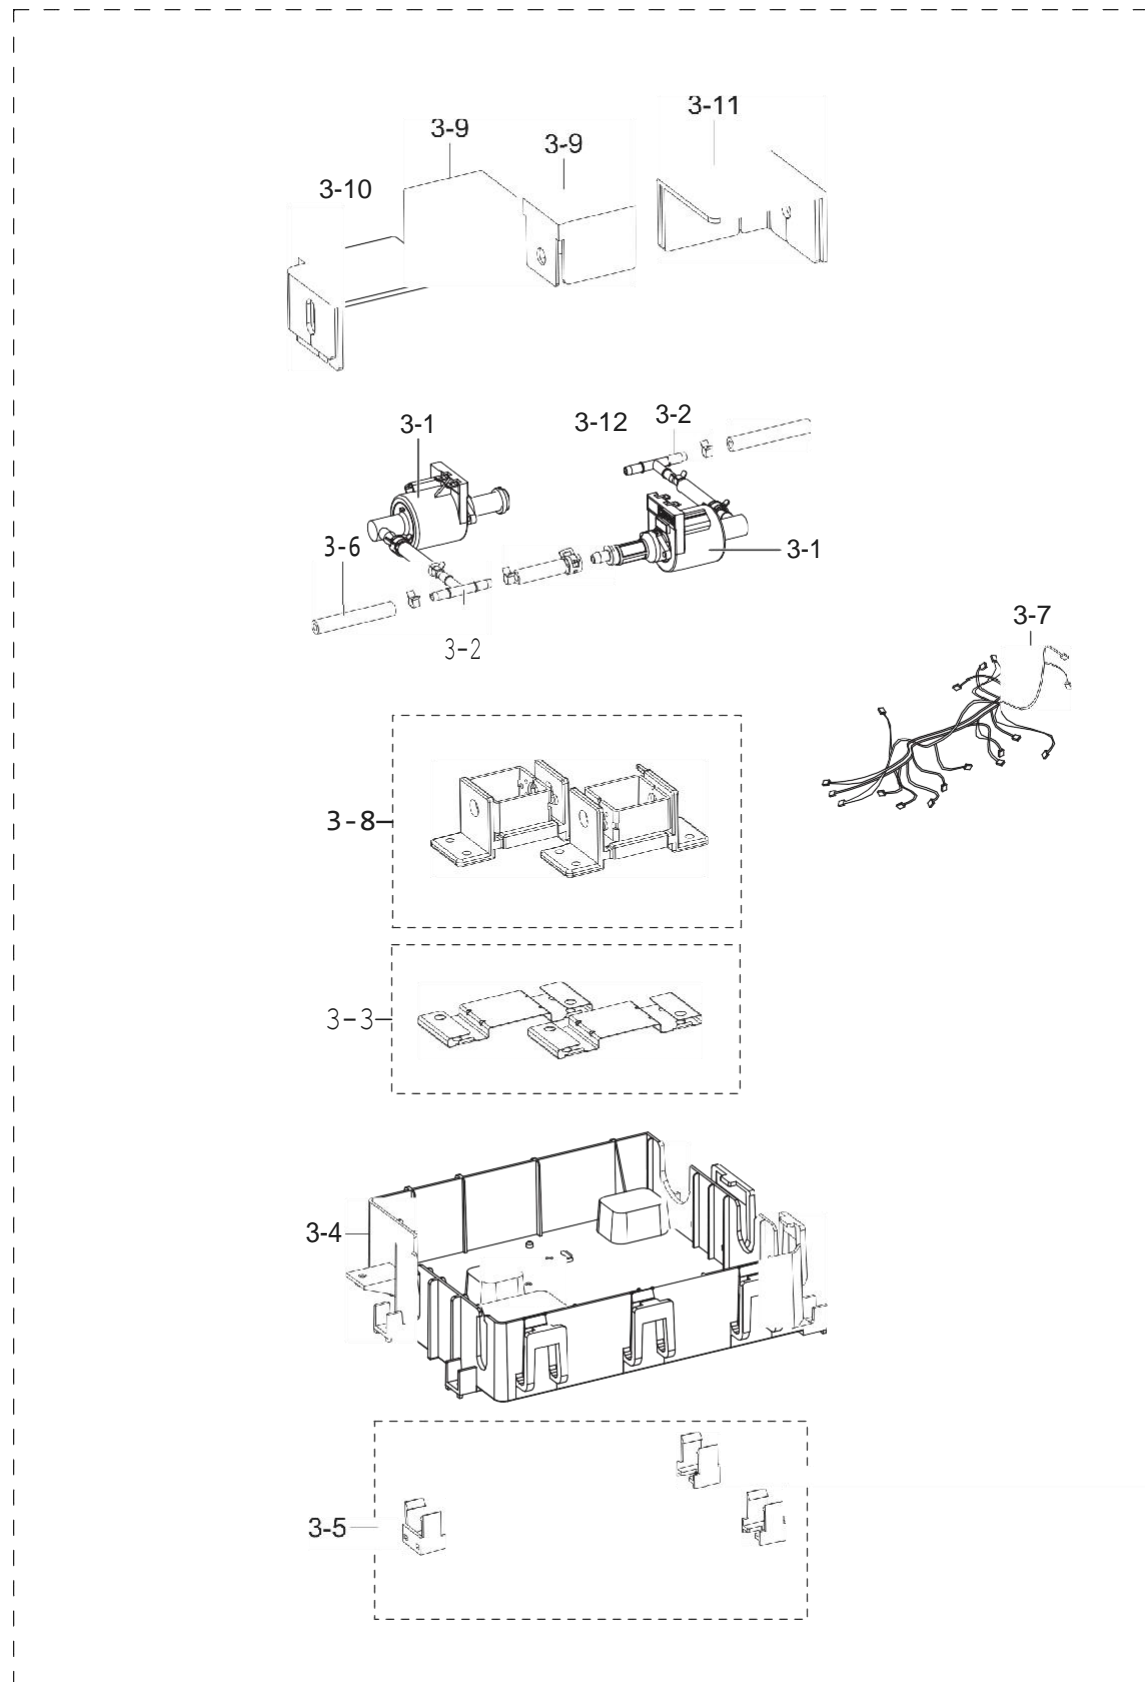

D9P36MSSDLM
9. ASSY BASE

Assy Base Parts List

Reference #	Dacor #	Description	SA/SNA
1		GUIDE AIR-BOTTOM	SNA
2		LEG	
3		BASE, SUPPORT, SIDE	
4		SUPPORT PANEL	SNA
5		BRACKET PANEL-LEFT	SNA
6		BRACKET PANEL-RIGHT	SNA
7		BRACKET-LEG	SNA
8		16GA GALVANIZED, ST	
9		GUIDE AIR-FRONT	SNA
10		SUPPORT GUARD-OVEN	SNA

1

Assy Door Parts List

Reference #	Dacor #	Description	SA/SNA
1	111971	ASSY DOOR	SA
1-1		ASSY DOOR SUB	SNA
1-1-1		HOLDER LED	SNA
1-1-2		GLASS-OUT	SNA
1-1-3		ASSY SUPPORT GLASS	SNA
1-1-4		ASSY LAMP LED	SNA
1-1-5	111869	GLASS-LIGHTING	SA
1-1-6		ASSY WIRE HARNESS-DC SIGNAL	SNA
1-1-7		CHASSIS DOOR	SNA
1-2		ASSY HANDLE	SNA
1-2-1	111880	CAP HANDLE	SA
1-2-2		HANDLE DOOR-REAR	SNA
1-2-3		HANDLE DOOR-FRONT	SNA
1-2-4		SUPPORT HANDLE-LEFT	SNA
1-2-5		SUPPORT HANDLE-RIGHT	SNA
1-3		ASSY DOOR E	SNA
1-3-1		HOLDER SPRING	SNA
1-3-2		COVER GLASS	SNA
1-3-3	111867	GLASS-MIDDLE	SA
1-3-4	111868	GLASS-SUB	SA
1-3-5		ASSY BAFFLE DOOR	SNA
1-3-6		ASSY DOOR E-COATING	SNA
1-3-7	111918	ASSY HINGE	SA
1-4	111776	SCREW MACHINE	SA

7-1 Assy Steam Parts

Assy Steam Parts List

Reference #	Dacor #	Description	SA/SNA
1	111910	ASSY BOWL STEAM	SA
1-1		COVER BOWL-WATER	SNA
1-2		GASKET	SNA
1-3		RUBBER WATER	SNA
1-4	111909	ASSY BOWL WATER	SA
2		ASSY BRACKET-STEAM	SNA
2-1	111698	SWITCH-MICRO	SA
2-2	111803	MOTOR AC DRIVE	SA
2-3		BRACKET COVER-BOT- TOM	SNA
2-4		GUIDE WATER TANK	SNA
2-5		GUIDE BOWL WATER	SNA
2-6		HOLDER	SNA
2-7		HOLDER-BOTTOM	SNA
2-8		GEAR-MOTOR	SNA
2-9		GEAR	SNA
2-10		LEVER	SNA
2-11		ASSY SLIDER	SNA
2-12		ASSY BRACKET-TOP	SNA
2-12-1		BRACKET COVER-TOP	SNA
2-12-2		HOLDER SPRING	SNA
2-13		RUBBER WATER	SNA
2-14	111758	C-MOTOR RUN-BOX	SA
2-15	111871	CLAMP-STEAM TUBE	SA