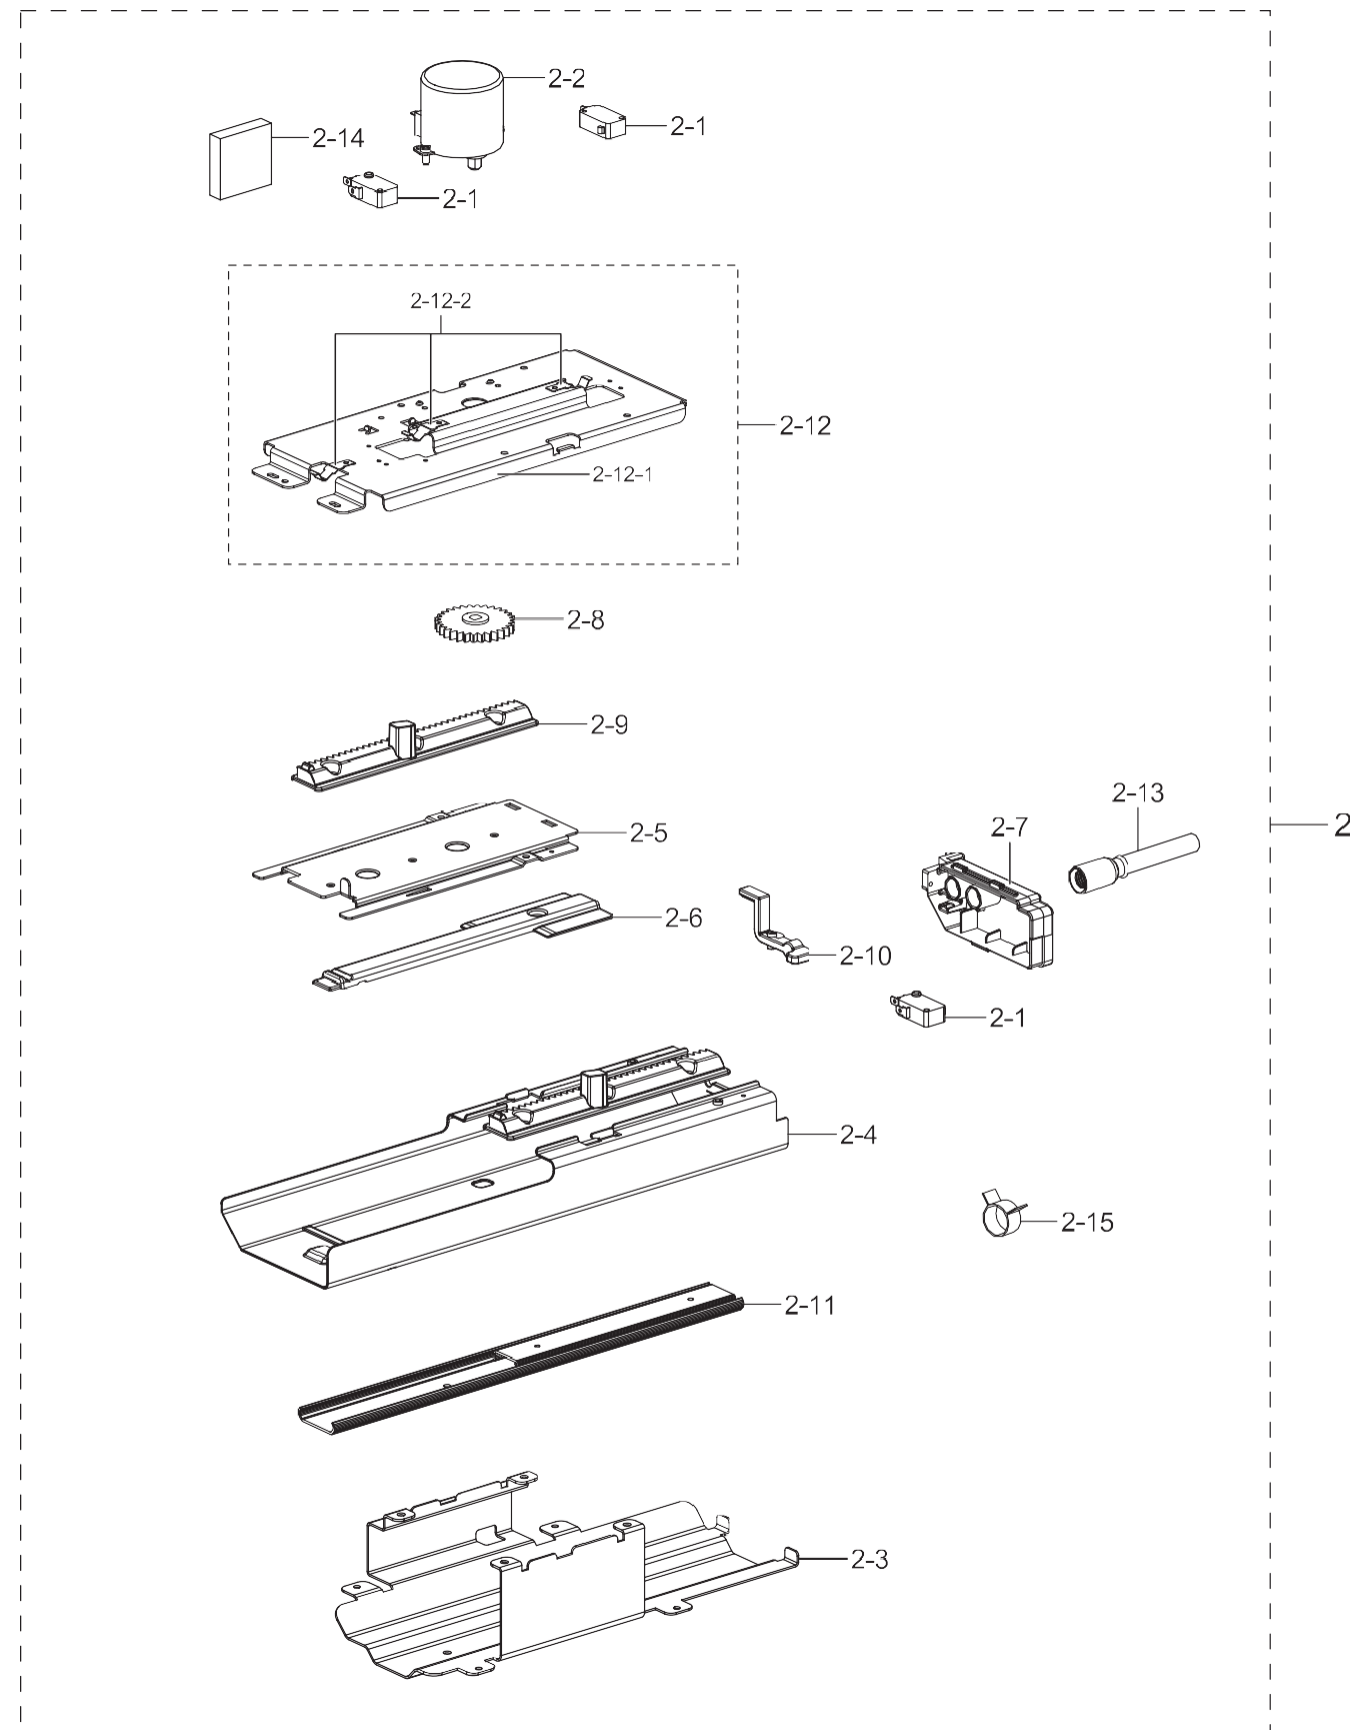

7-1 Assy Steam Parts

Assy Steam Parts List

Reference #	Dacor #	Description	SA/SNA
1	111910	ASSY BOWL STEAM	SA
1-1		COVER BOWL-WATER	SNA
1-2		GASKET	SNA
1-3		RUBBER WATER	SNA
1-4	111909	ASSY BOWL WATER	SA
2		ASSY BRACKET-STEAM	SNA
2-1	111698	SWITCH-MICRO	SA
2-2	111803	MOTOR AC DRIVE	SA
2-3		BRACKET COVER-BOT- TOM	SNA
2-4		GUIDE WATER TANK	SNA
2-5		GUIDE BOWL WATER	SNA
2-6		HOLDER	SNA
2-7		HOLDER-BOTTOM	SNA
2-8		GEAR-MOTOR	SNA
2-9		GEAR	SNA
2-10		LEVER	SNA
2-11		ASSY SLIDER	SNA
2-12		ASSY BRACKET-TOP	SNA
2-12-1		BRACKET COVER-TOP	SNA
2-12-2		HOLDER SPRING	SNA
2-13		RUBBER WATER	SNA
2-14	111758	C-MOTOR RUN-BOX	SA
2-15	111871	CLAMP-STEAM TUBE	SA