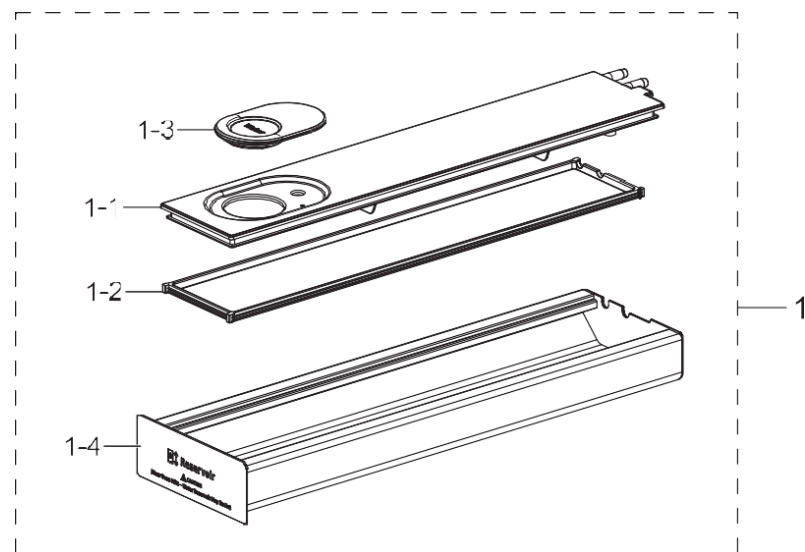

7-1 Assy Steam Parts

Assy Steam Parts List

Reference #	Dacor #	Description	SA/SNA
1	111910	ASSY BOWL STEAM	SA
1-1		COVER BOWL-WATER	SNA
1-2		GASKET	SNA
1-3		RUBBER WATER	SNA
1-4	111909	ASSY BOWL WATER	SA
2		ASSY BRACKET-STEAM	SNA
2-1	111698	SWITCH-MICRO	SA
2-2	111803	MOTOR AC DRIVE	SA
2-3		BRACKET COVER-BOT- TOM	SNA
2-4		GUIDE WATER TANK	SNA
2-5		GUIDE BOWL WATER	SNA
2-6		HOLDER	SNA
2-7		HOLDER-BOTTOM	SNA
2-8		GEAR-MOTOR	SNA
2-9		GEAR	SNA
2-10		LEVER	SNA
2-11		ASSY SLIDER	SNA
2-12		ASSY BRACKET-TOP	SNA
2-12-1		BRACKET COVER-TOP	SNA
2-12-2		HOLDER SPRING	SNA
2-13		RUBBER WATER	SNA
2-14	111758	C-MOTOR RUN-BOX	SA
2-15	111871	CLAMP-STEAM TUBE	SA