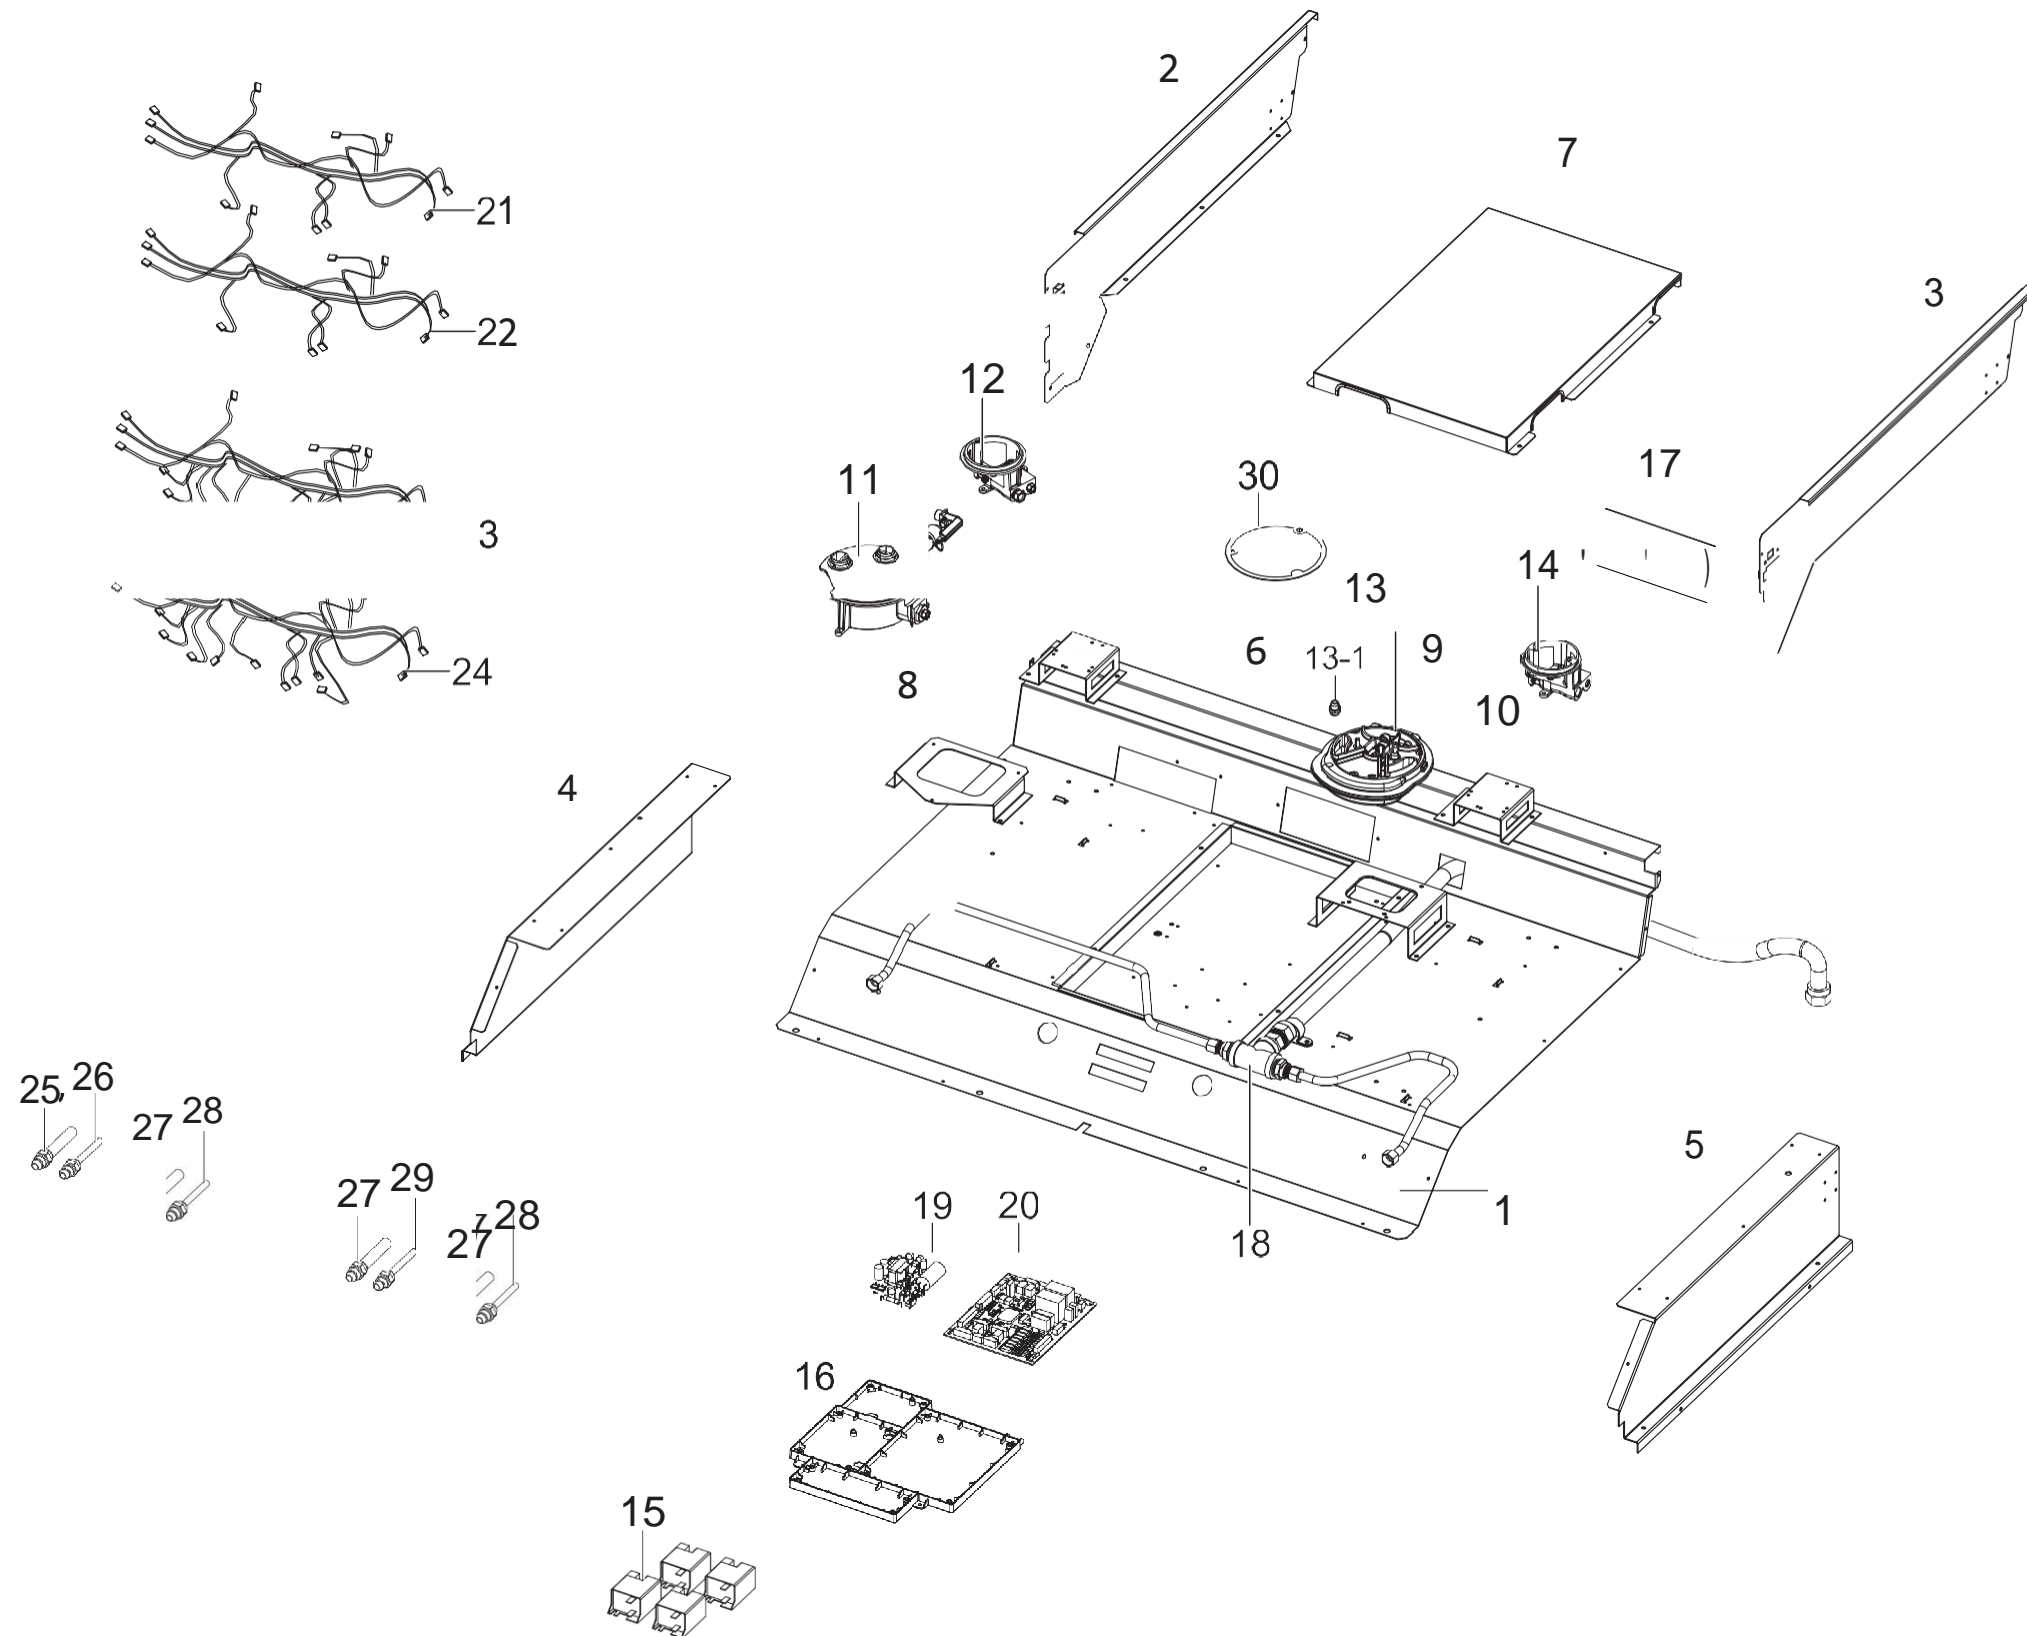

3-1. ASSY COOK TOP

Assy Control Box Parts List

Reference #	Dacor #	Description	SA/SNA
1		CASE BURNER-BOTTOM	SNA
2		CASE BURNER-LEFT	SNA
3		CASE BURNER-RIGHT	SNA
4		SUPPORT FRAME-LEFT	SNA
5		SUPPORT FRAME-RIGHT	SNA
6		CASE-PBA	SNA
7		COVER PCB-MAIN	SNA
8		BRACKET BURNER-B	SNA
9		BRACKET BURNER-C	SNA
10		BRACKET BURNER-A	SNA
11		BURNER CUP	SNA
12		BURNER CUP	SNA
13		ASSY BURNER	SNA
13-1	111821	HOLDER	SA
14		BURNER CUP	SNA
15		ASSY MODULE SPARK	SNA
16	110589	HOLDER PCB-SUB	SA
17		COVER WIRE	SNA
18		ASSY TUBE MANIFOLD	SNA
19	112038	ASSY MODULE	SA
20		ASSY MODULE	SNA
21	112103	ASSY WIRE HARNESS- POWER	SA
22	112109	ASSY WIRE HARNESS- POWER	SA
23	112100	ASSY WIRE HARNESS- COOKTOP	SA
24	112098	ASSY WIRE HARNESS- COOKTOP	SA
25		ASSY TUBE	SNA
26		ASSY TUBE	SNA
27		ASSY TUBE	SNA
28		ASSY TUBE	SNA
29		ASSY TUBE	SNA
30	112043	GASKET	SA