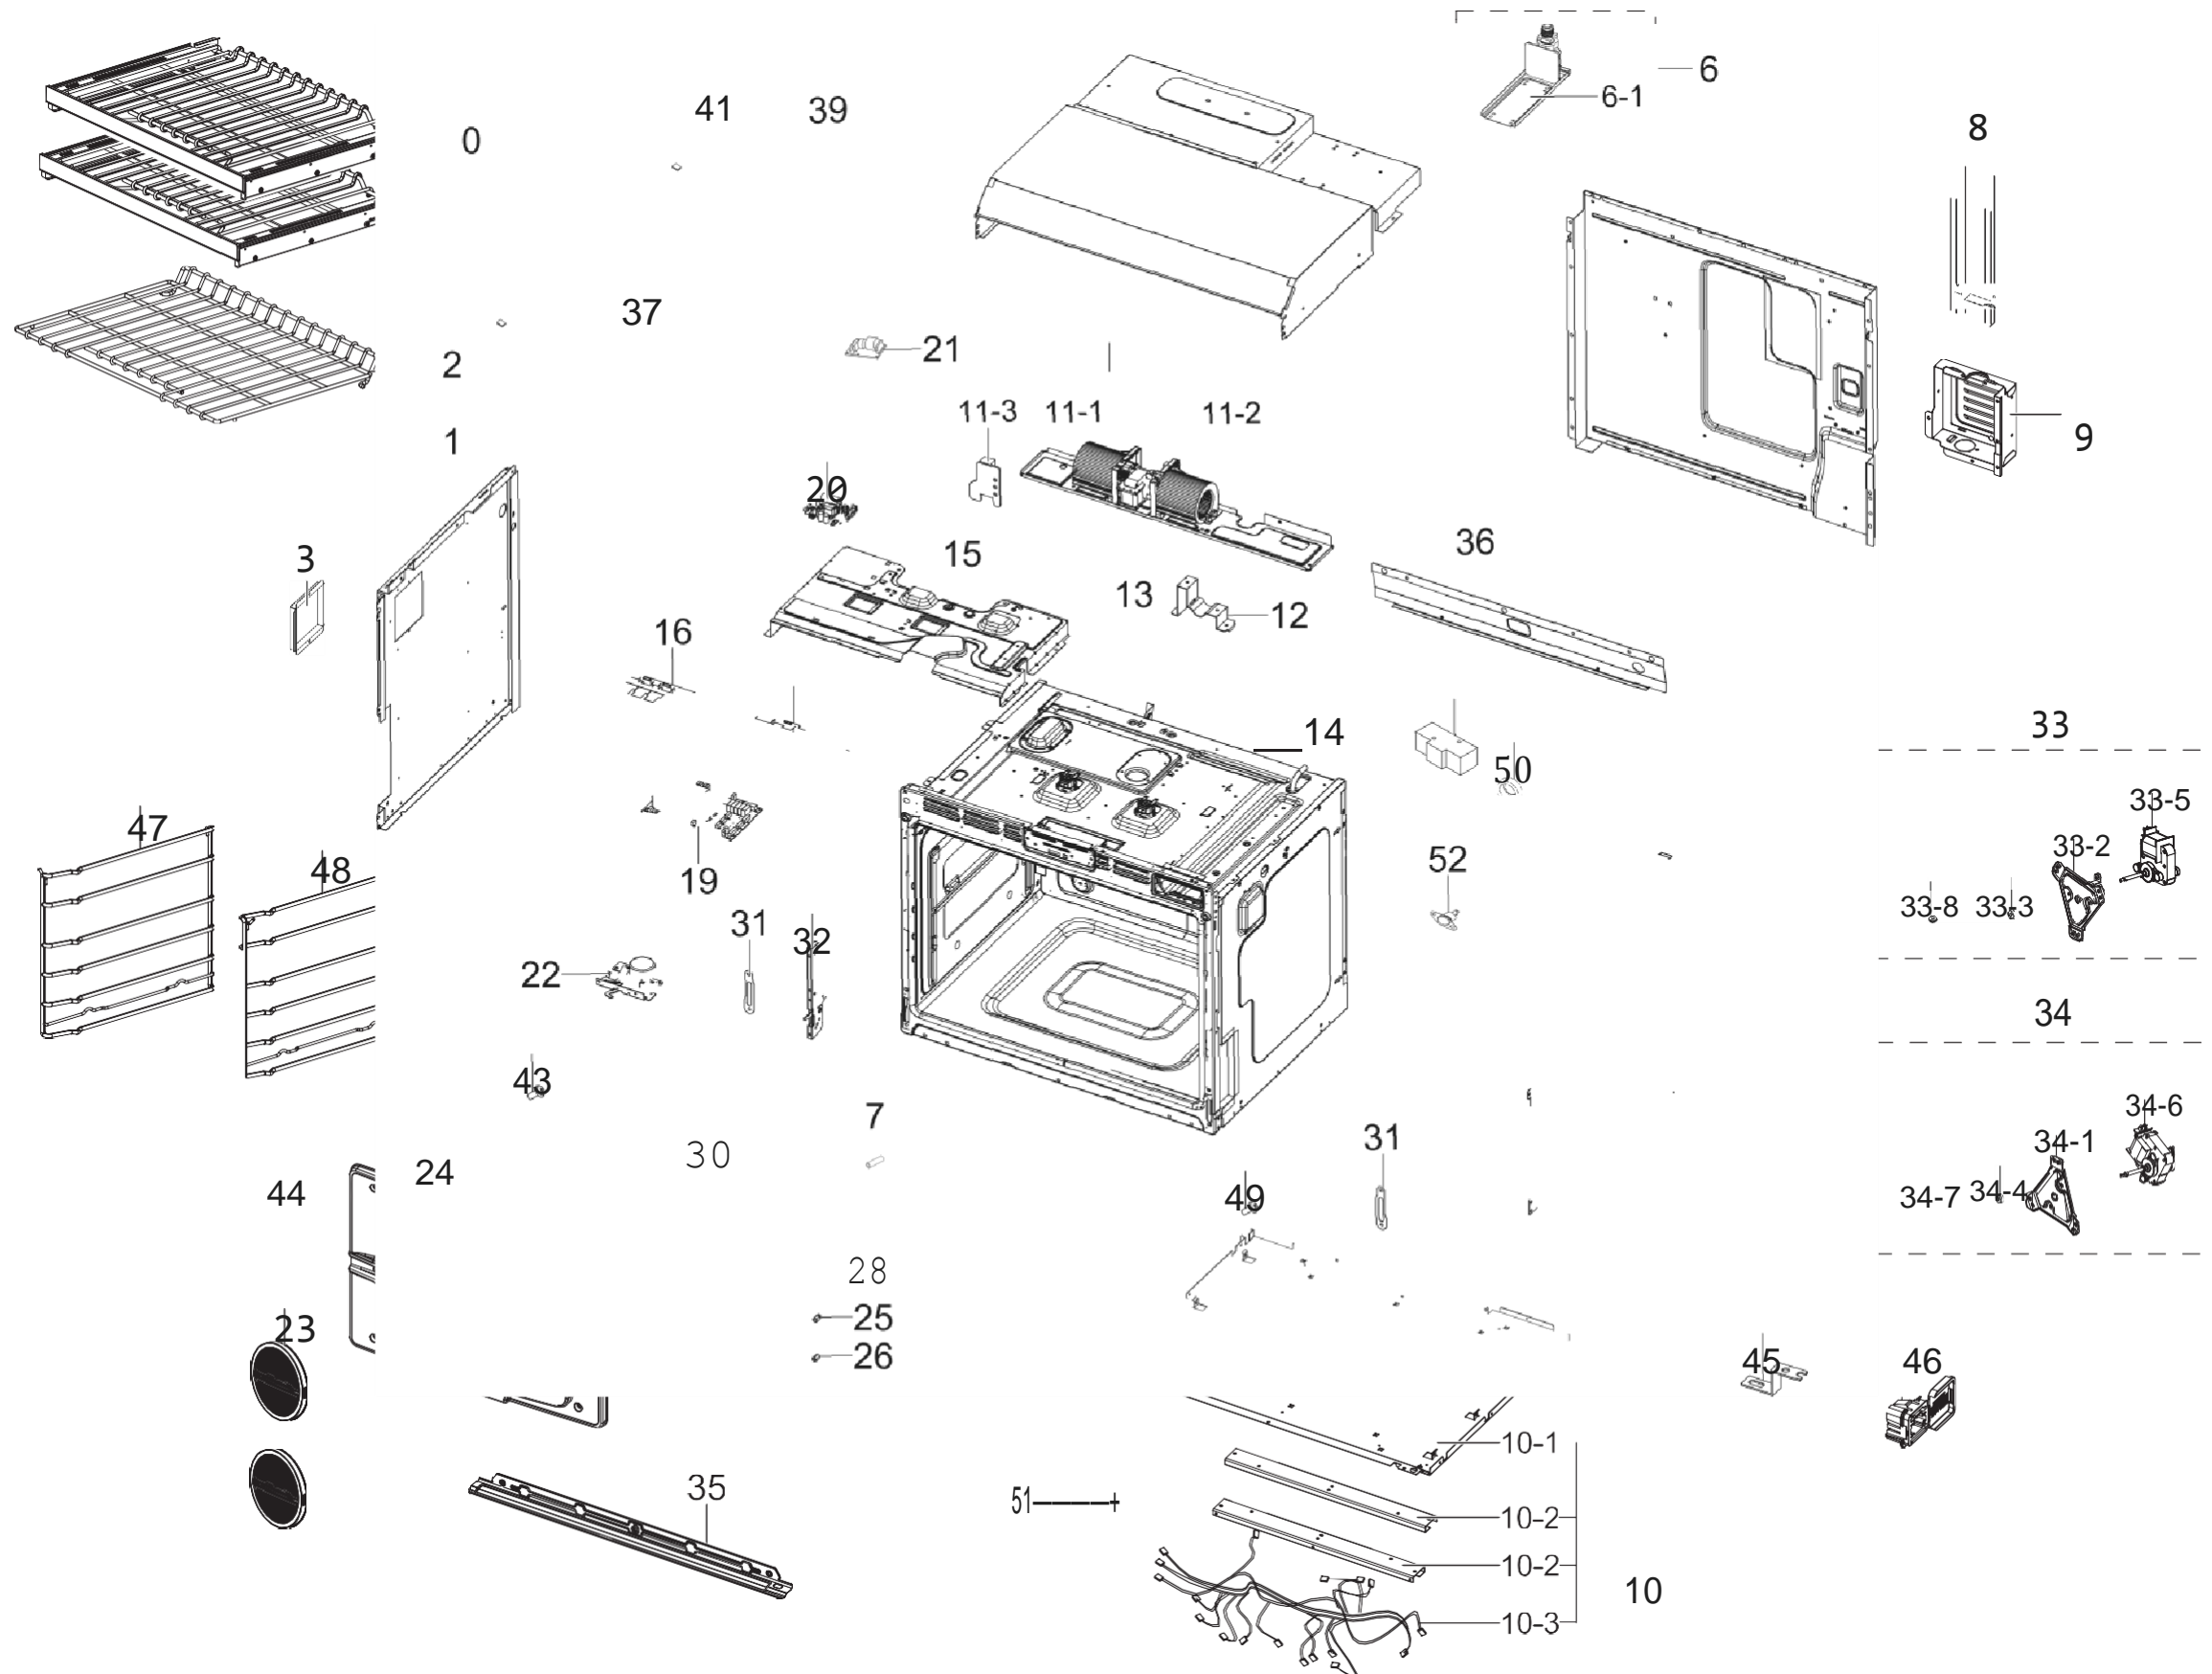

4. OVEN ASSY 36"

Oven Assy Parts List

Reference #	Dacor #	Description	SA/SNA
1		CASE-LEFT	SNA
2		CASE-RIGHT	SNA
3		COVER WIRE-SIDE	SNA
4		CASE-UP	SNA
5		ASSY COVER MOTOR	SNA
6		ASSY VALVE-REGULATOR	SNA
6-1		SUPPORT REGULATOR	SNA
7		COVER MOTOR	SNA
8		COVER WIRE	SNA
9		COVER CONNECTOR	SNA
10		ASSY COVER ADIABATIC- BOTTOM	SNA
10-1		COVER ADIABATIC- BOTTOM	SNA
10-2		BRACKET-BASE	SNA
10-3	111999	ASSY WIRE HARNESS- SUB	SA
11		ASSY HOLDER-MOTOR	SNA
11-1	111746	MOTOR AC FAN-BLOWER	SA
11-2		ASSY HOLDER-MOTOR	SNA
11-3	111747	SENSOR MAG	SA
12		BRACKET SUPPORTER	SNA
13		BRACKET BARRIER- MOTOR	SNA
14		RUBBER	SNA
15		SUPPORT PCB	SNA
16		HOLDER PCB-MAIN	SNA
17		HOLDER PCB-SUB	SNA
18	111786	ASSY PCB MAIN	SA
19	111195	ASSY MODULE	SNA
20	111726	ASSY MODULE	SA
21	112037	ASSY MODULE	SA
22	111872	LATCH DOOR	SA
23		ASSY FILTER	SNA
24		ASSY COVER CASING	SNA
25	111768	NUT-HEXAGON CAP	SA
26	111769	NUT-HEXAGON CAP	SA
27	111875	FAN CONVECTION-UP	SA
28	111876	FAN CONVECTION-LOW	SA