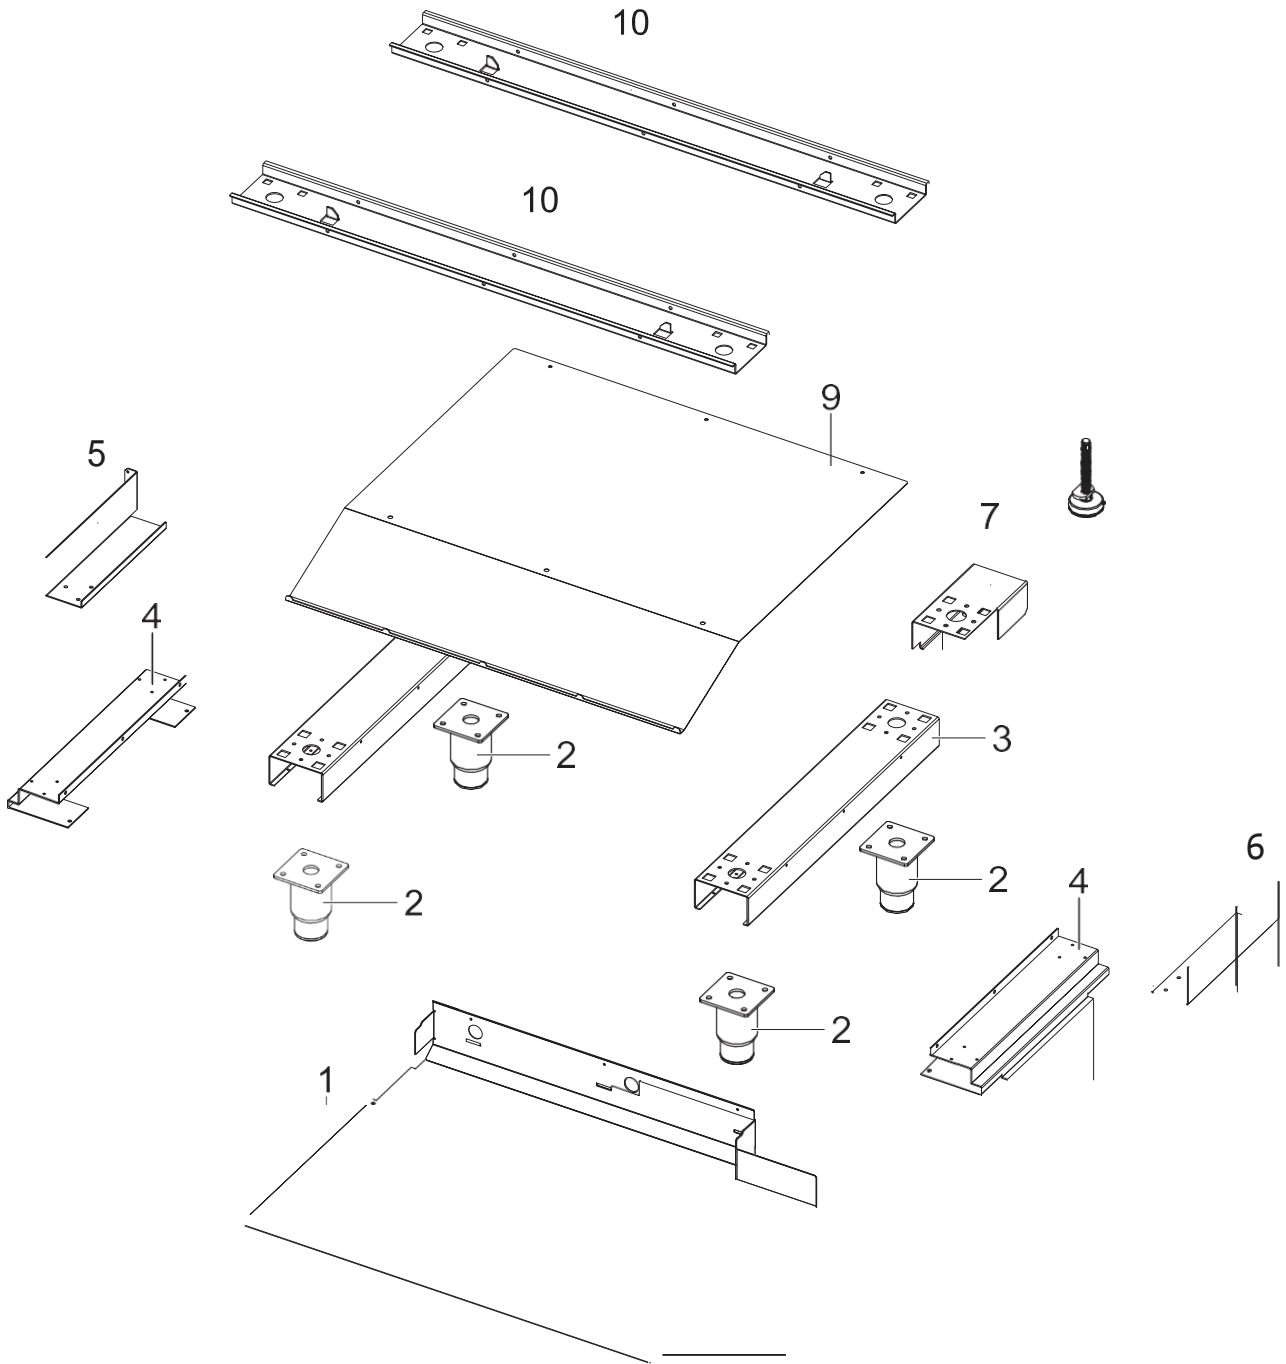

D9P36MSSDLM
9. ASSY BASE

Assy Base Parts List

Reference #	Dacor #	Description	SA/SNA
1		GUIDE AIR-BOTTOM	SNA
2		LEG	
3		BASE, SUPPORT, SIDE	
4		SUPPORT PANEL	SNA
5		BRACKET PANEL-LEFT	SNA
6		BRACKET PANEL-RIGHT	SNA
7		BRACKET-LEG	SNA
8		16GA GALVANIZED, ST	
9		GUIDE AIR-FRONT	SNA
10		SUPPORT GUARD-OVEN	SNA