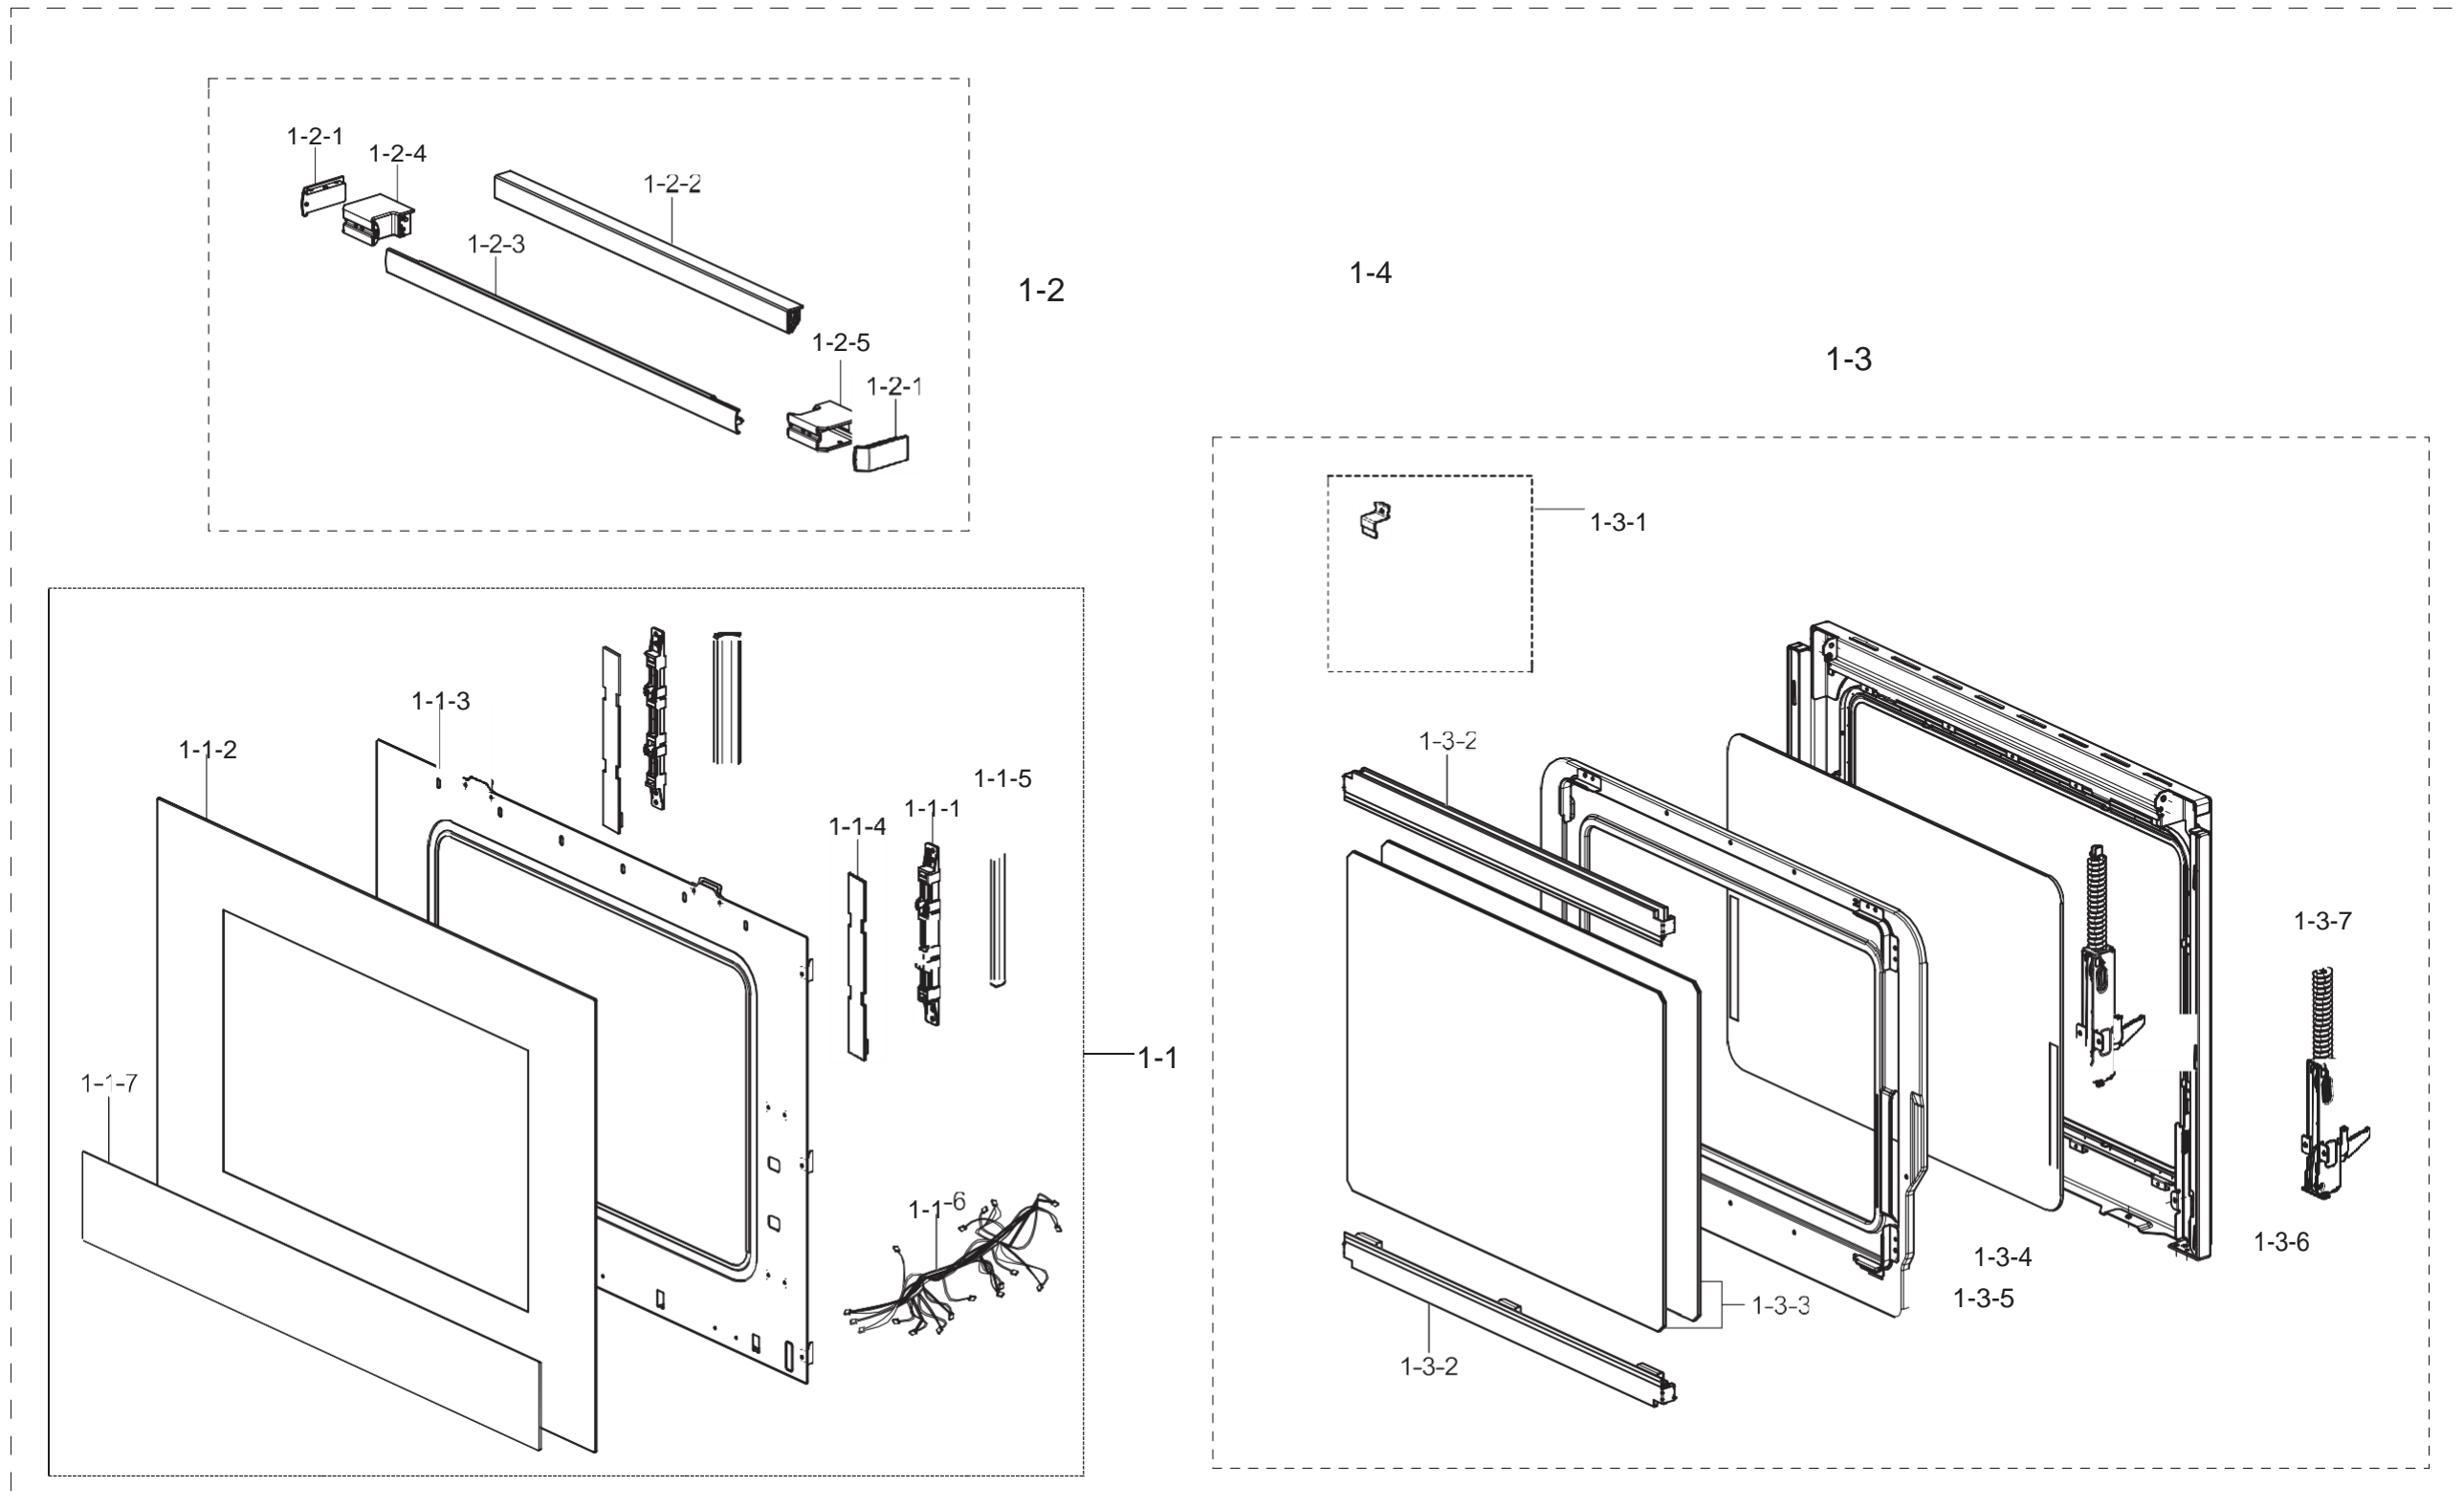

Assy Base Parts List

Reference #	Dacor #	Description	SA/SNA
1		GUIDE AIR-BOTTOM	SNA
2		LEG	
3		BASE, SUPPORT, SIDE	
4		SUPPORT PANEL	SNA
5		BRACKET PANEL-LEFT	SNA
6		BRACKET PANEL-RIGHT	SNA
7		BRACKET-LEG	SNA
8		16GA GALVANIZED, ST	
9		GUIDE AIR-FRONT	SNA
10		SUPPORT GUARD-OVEN	SNA

1