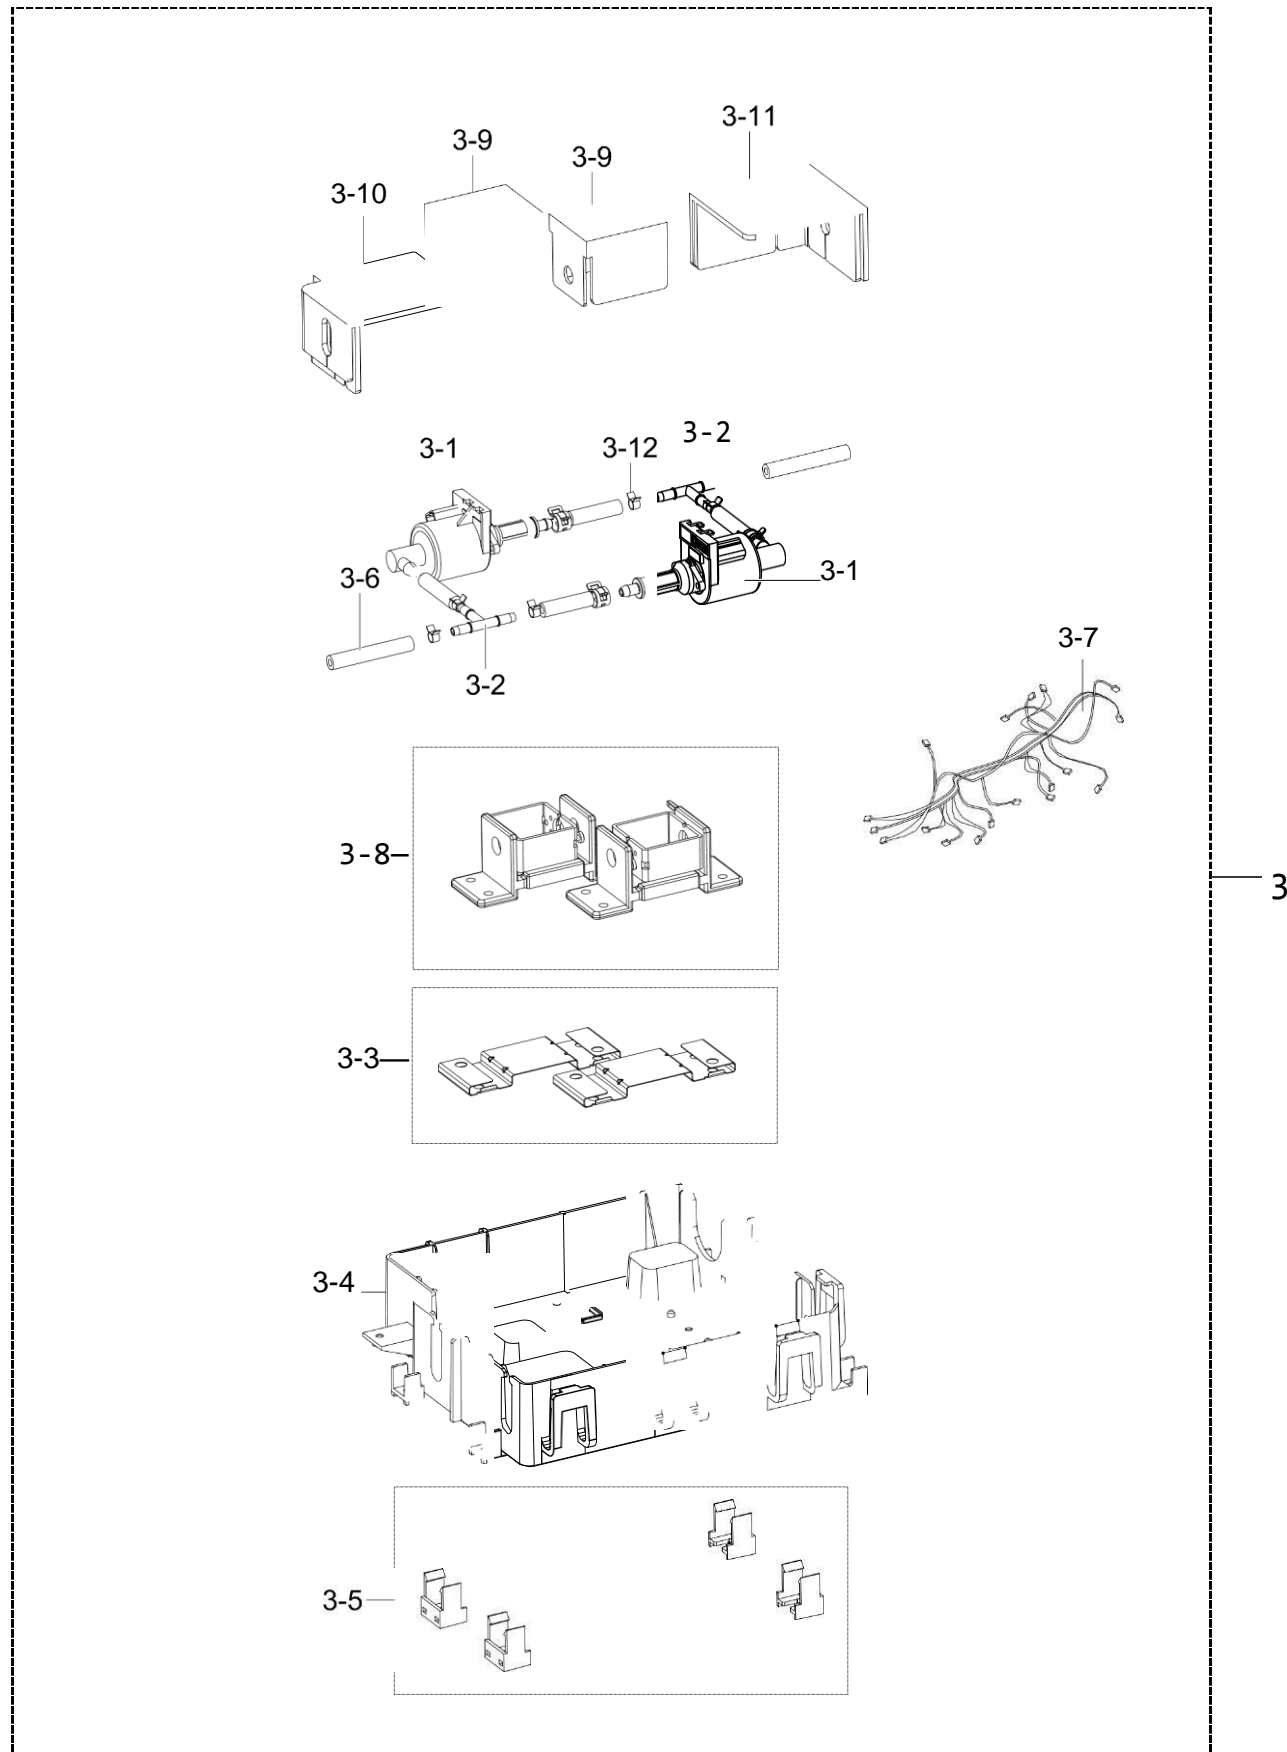

6. ASSYSTEAMPARTS2

Reference #	Dacor Part #	Description	SA/SNA
3		ASSY HOLDER PUMP	SNA
3-1	111774	VALVE COIL SOLEREFERENCE #ID- PUMP	SA
3-2		GUIDE-TUBE	SNA
3-3		BRACKET HOLDER	SNA
3-4		HOLDER PUMP	SNA
3-5		HOLDER SUPPORT-A	SNA
3-6		TUBE WATER	SNA
3-7	112012	ASSY WIRE HARNESS- STEAM	SA
3-8		RUBBER DAMPER	SNA
3-9		RUBBER	SNA
3-10		RUBBER WATER	SNA
3-11		RUBBER WATER	SNA
3-12	111871	CLAMP-STEAM TUBE	SNA
4		ASSY HOLDER-STEAM	SNA
4-1	111775	THERMOSTAT	SA
4-2	111813	HEATER STEAM	SA
4-3		HOLDER PANEL	SNA
4-4		TUBE WATER	SNA
4-5		TUBE STEAM	SNA
4-6		ASSY STEAMER SUB	SNA
4-7	111871	CLAMP-STEAM TUBE	SNA
4-8	111870	CLAMP-STEAM TUBE	SA
4-9	111992	ASSY WIRE HARNESS- STEAM	SA