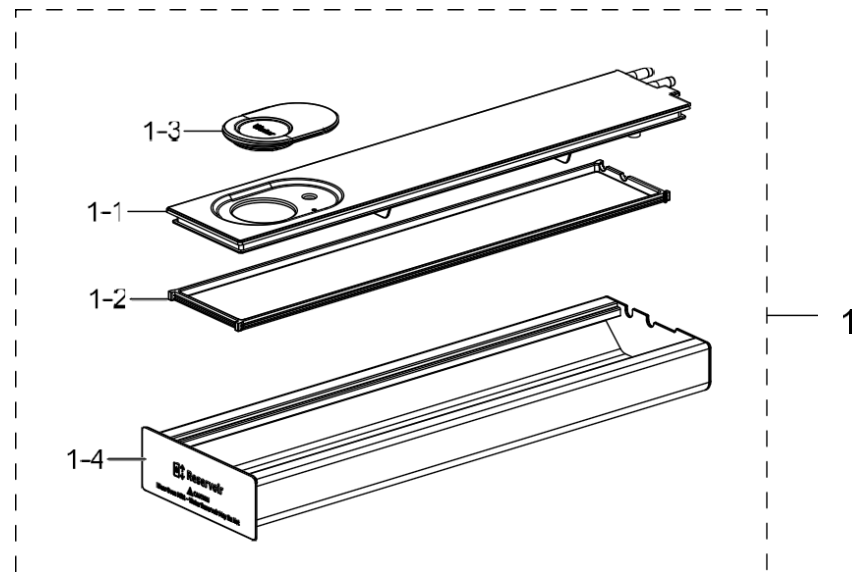

5. ASSYSTEAMPARTS1

Reference #	Dacor Part #	Description	SA/SNA
1	111910	ASSY BOWL STEAM	SA
1-1		COVER BOWL-WATER	SNA
1-2		GASKET	SNA
1-3		RUBBER WATER	SNA
1-4	111909	ASSY BOWL WATER	SA
2		ASSY BRACKET-STEAM	SNA
2-1	111698	SWITCH-MICRO	SA
2-2	111803	MOTOR AC DRIVE	SA
2-3		BRACKET COVER-BOTTOM	SNA
2-4		GUIDE WATER TANK	SNA
2-5		GUIDE BOWL WATER	SNA
2-6		HOLDER	SNA
2-7		HOLDER-BOTTOM	SNA
2-8		GEAR-MOTOR	SNA
2-9		GEAR	SNA
2-10		LEVER	SNA
2-11		ASSY SLIDER	SNA
2-12		ASSY BRACKET-TOP	SNA
2-12-1		BRACKET COVER-TOP	SNA
2-12-2		HOLDER SPRING	SNA
2-13		RUBBER WATER	SNA
2-14	111758	C-MOTOR RUN-BOX	SA
2-15	111871	CLAMP-STEAM TUBE	SA