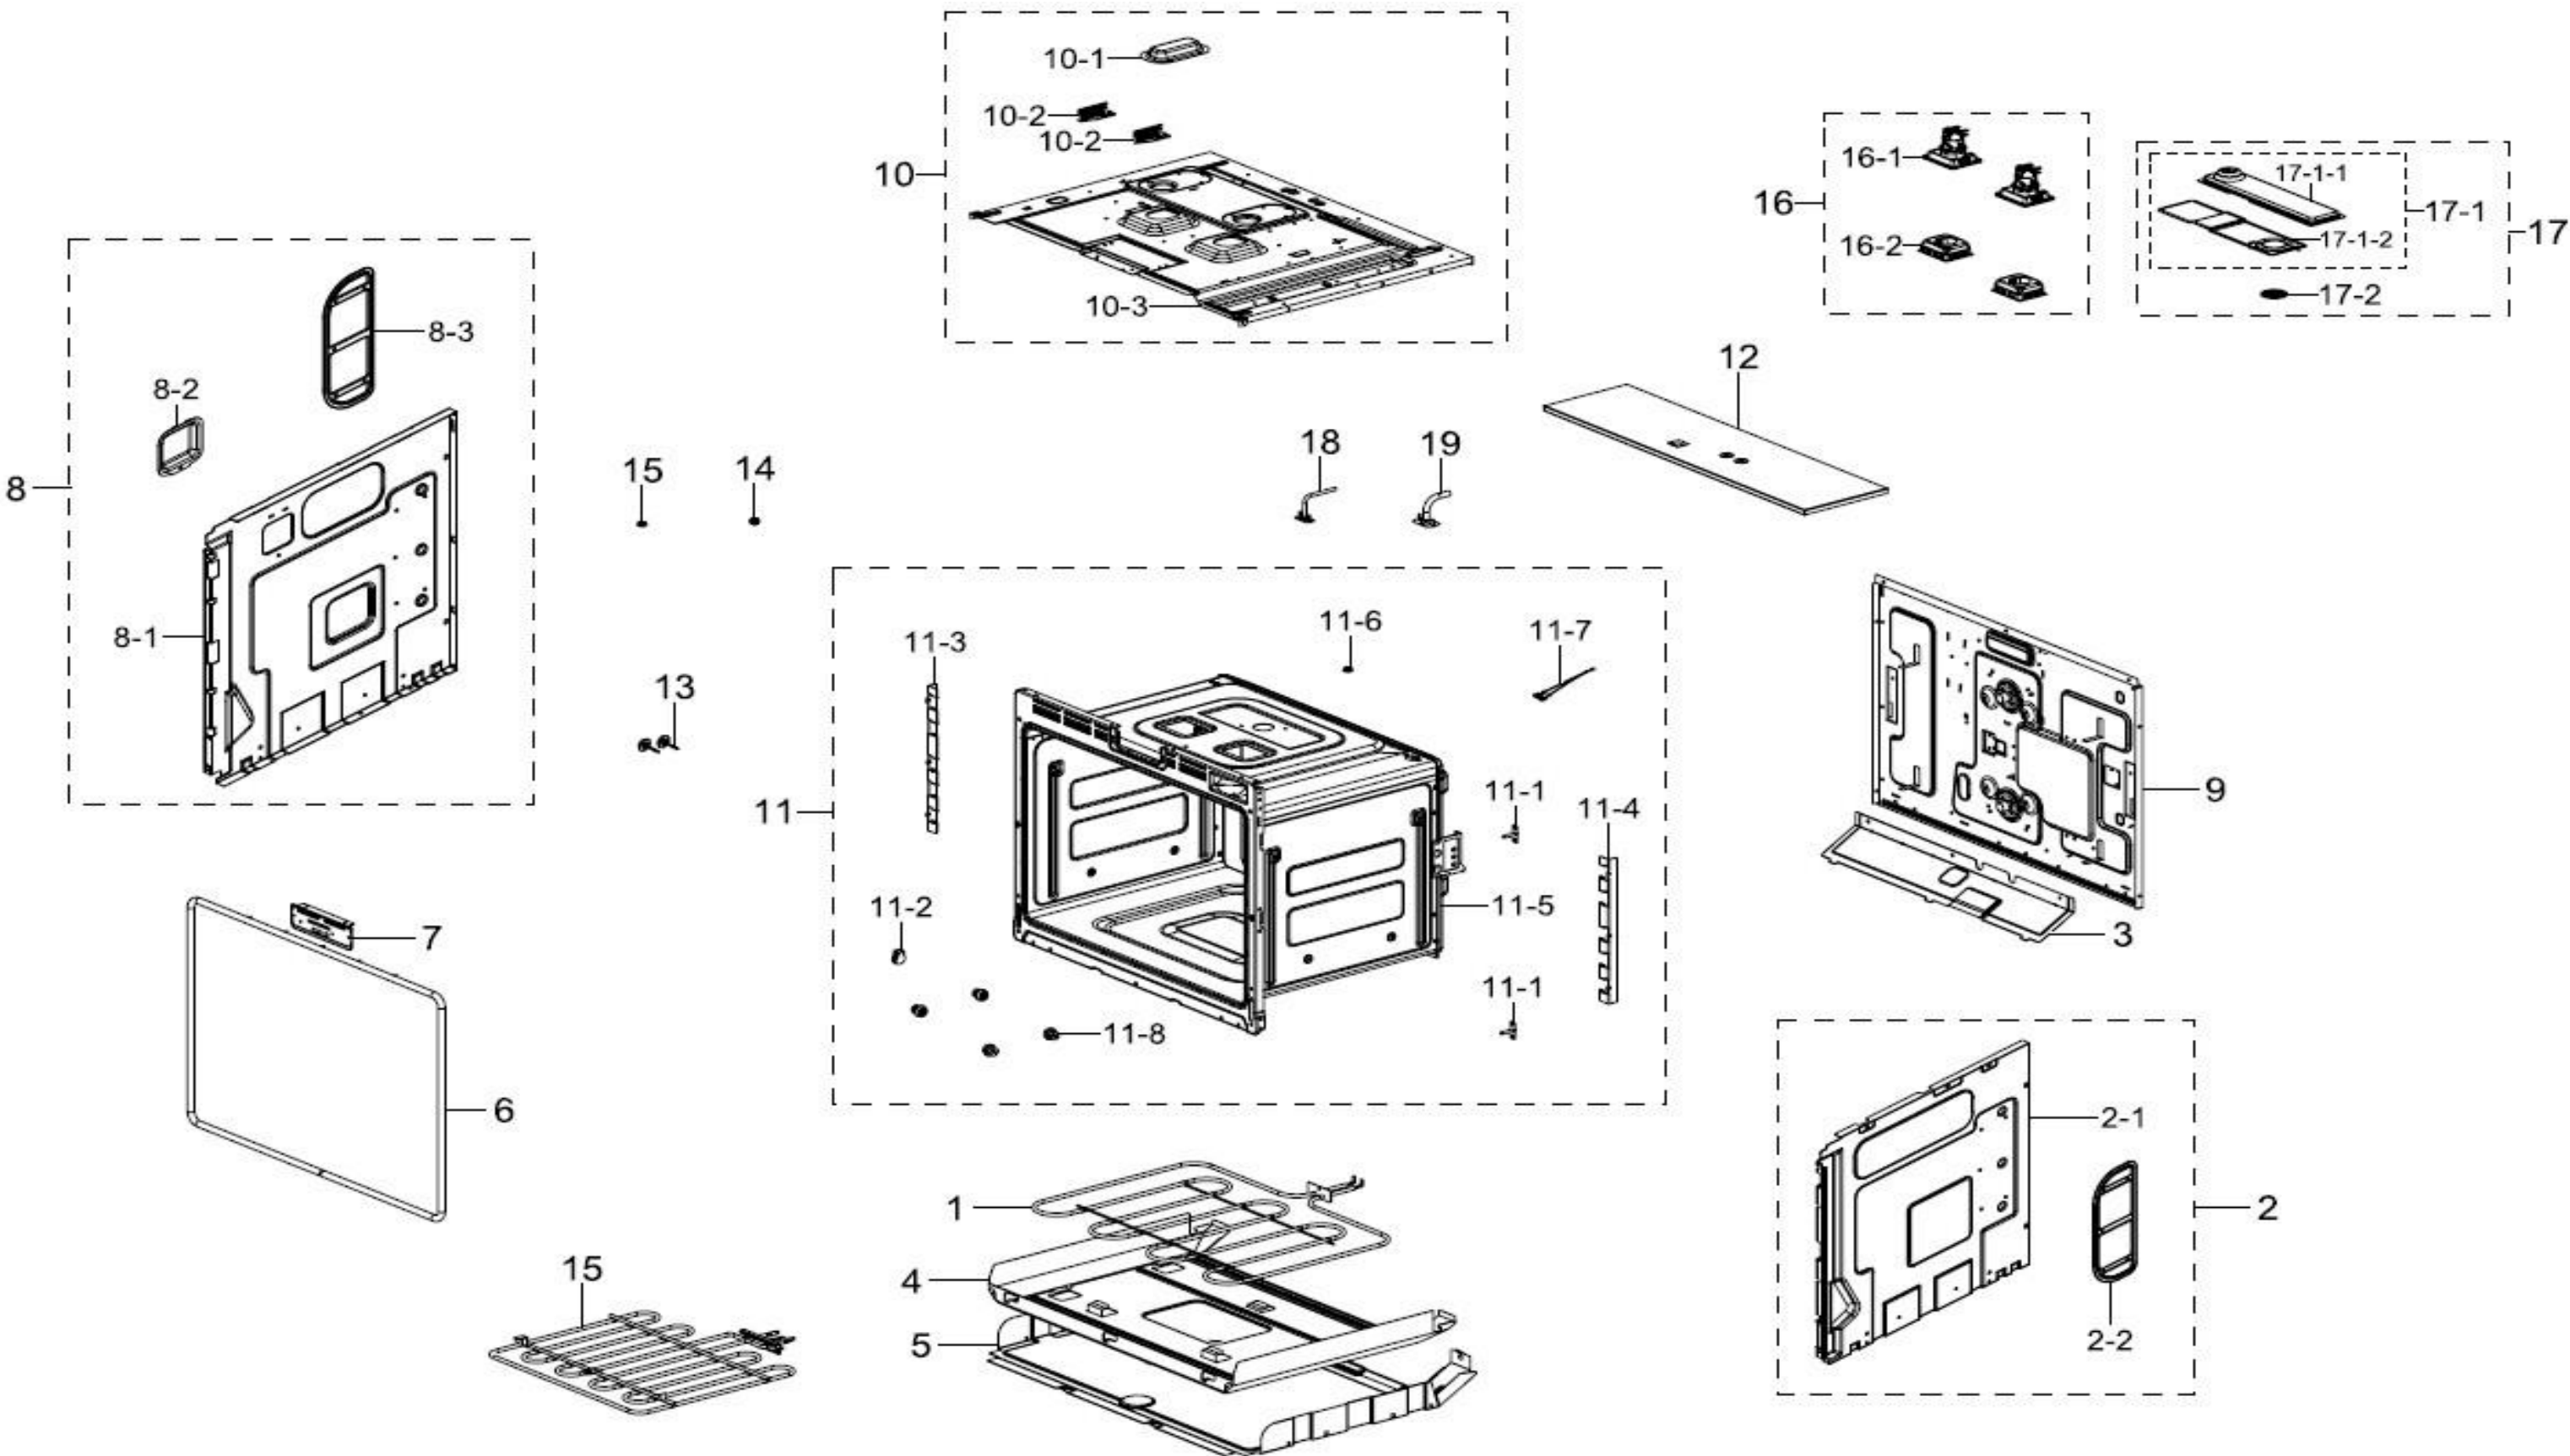

DOB30M977SS

1. ASSY CAVITY

Assy Cavity Parts List

Reference #	Dacor Part #	Description	SA/SNA
1	111816	HEATER SHEATH-BOTTOM	SA
2		ASSY CASE-RIGHT	SNA
2-1		CASE-RIGHT	SNA
2-2		COVER SCREW	SNA
3		COVER HEATER-BOTTOM	SNA
4		COVER HEATER-BAKE	SNA
5		COVER ADIABATIC-BOTTOM	SNA
6	111853	GASKET DOOR	SA
7		ASSY BRACKET-REAR	SNA
8		ASSY CASE-LEFT	SNA
8-1		CASE-LEFT	SNA
8-2		COVER SENSOR	SNA
8-3		COVER SCREW	SNA
9		ASSY COVER ADIABATIC-REAR	SNA
10		ASSY COVER ADIABATIC-TOP	SNA
10-1		BRACKET VENT	SNA
10-2		BRACKET CAVITY-SUB	SNA
10-3		COVER ADIABATIC-TOP	SNA
11		ASSY CAVITY MAIN	SNA
11-1	111804	SENSOR TEMP	SA
11-2	111901	ASSY-PROBE	SA
11-3		BRACKET CAVITY-LEFT	SNA
11-4		BRACKET CAVITY-RIGHT	SNA
11-5		ASSY CAVITY-COATING	SNA
11-6	111777	NUT FLANGE	SA
11-7	111981	ASSY WIRE HARNESS-EARTH	SA
11-8	111900	HOLDER RACK	SA
12		ADIABATIC	SNA
13		RUBBER-CUSHION	SNA
14	111767	NUT-CIRCULAR	SA
15	111815	HEATER SHEATH-GRILL	SA
16	112005	ASSY LAMP-HALOGEN	SA
16-1		COVER LAMP	SNA
16-2		ASSY LAMP-HALOGEN	SNA
17	111911	ASSY VENT	SA
17-1		ASSY DUCT AIR	SNA
17-1-1		DUCT AIR-TOP	SNA