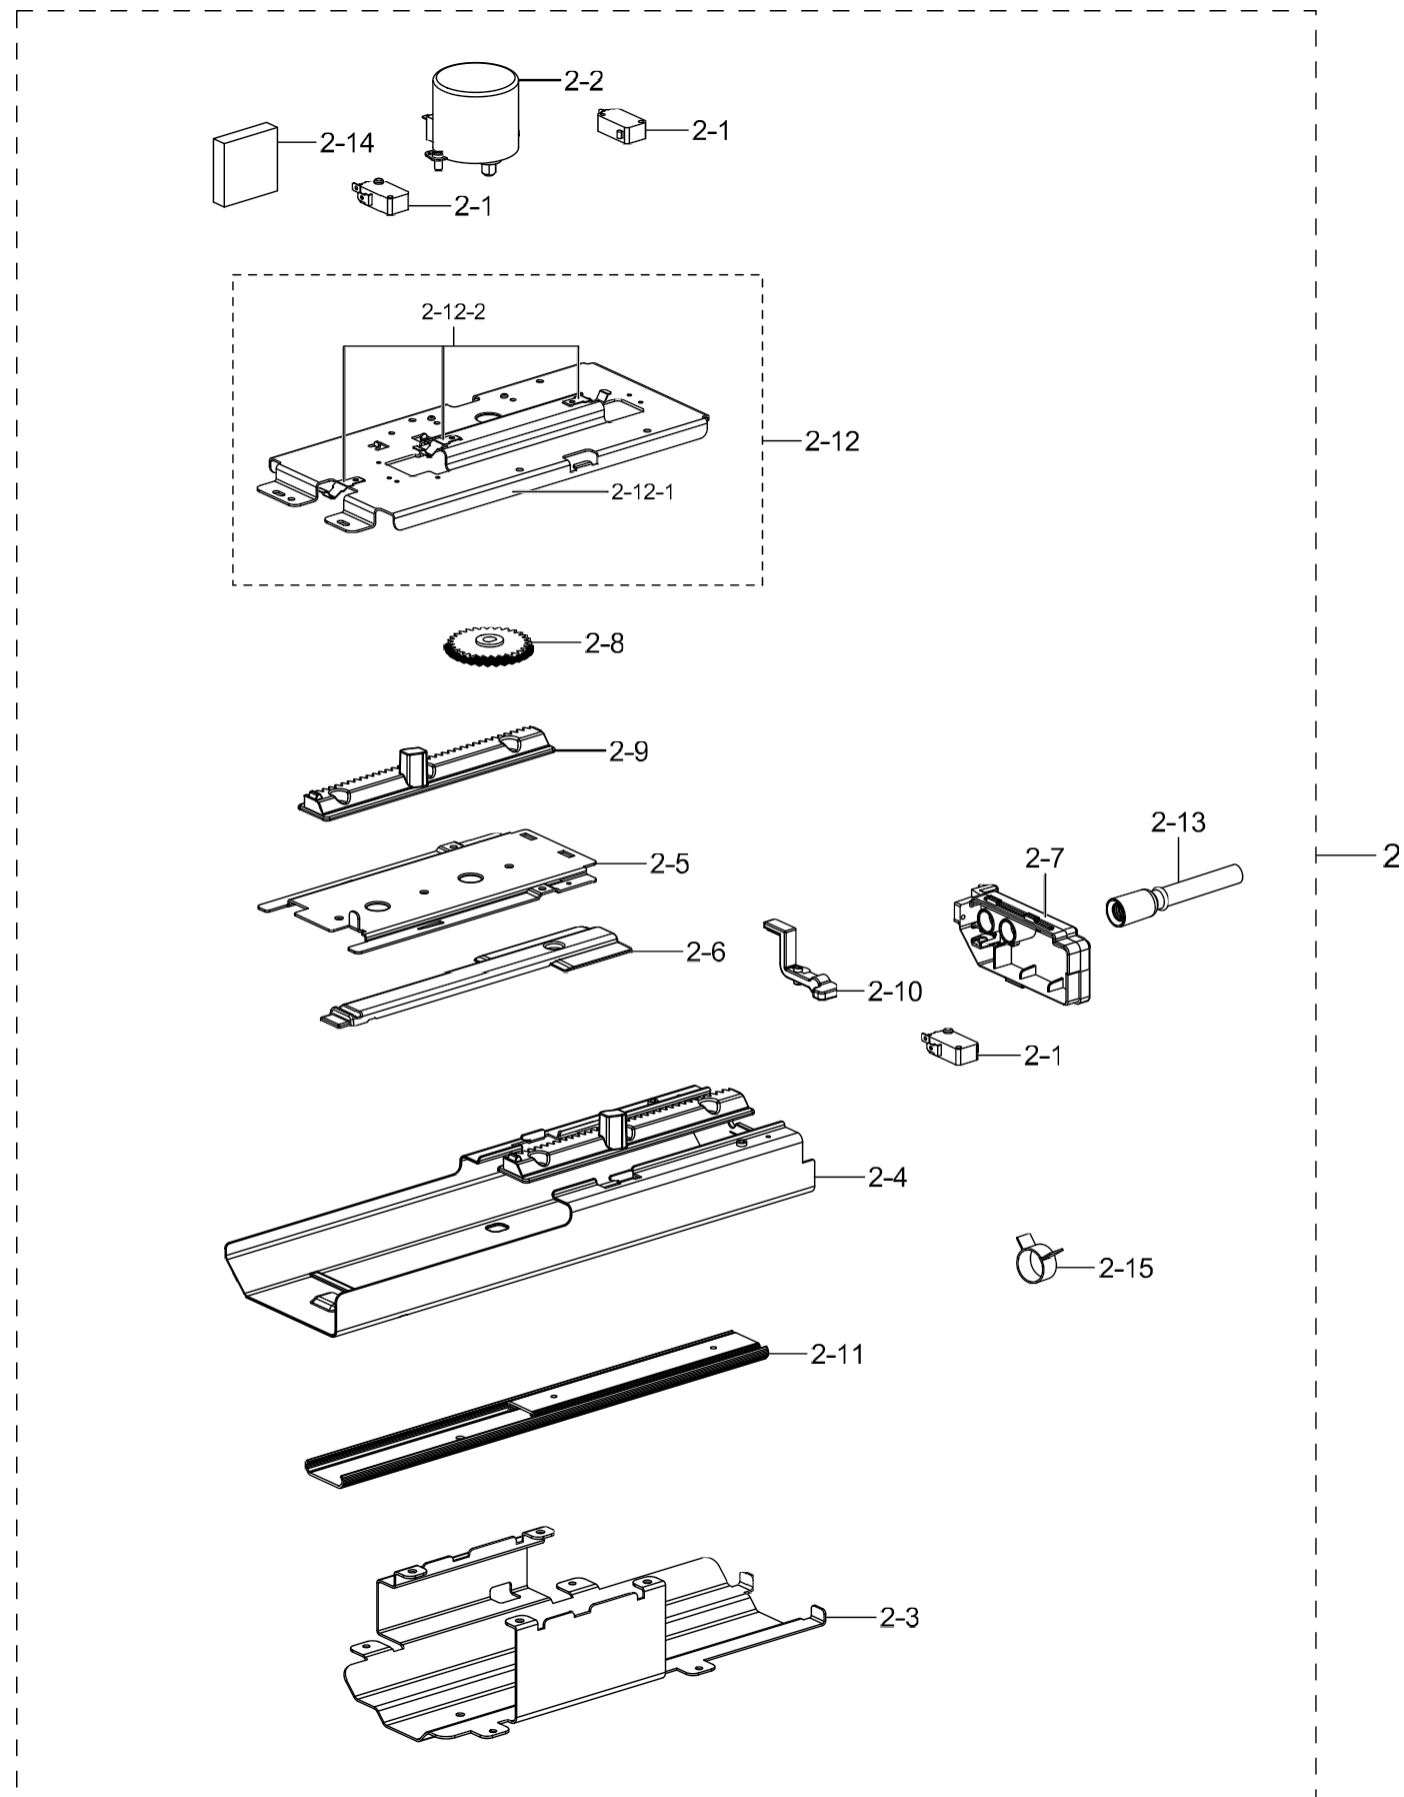

5. ASSYSTEAMPARTS1

Reference #	Dacor Part #	Description	SA/SNA
1	111910	ASSY BOWL STEAM	SA
1-1		COVER BOWL-WATER	SNA
1-2		GASKET	SNA
1-3		RUBBER WATER	SNA
1-4	111909	ASSY BOWL WATER	SA
2		ASSY BRACKET-STEAM	SNA
2-1	111698	SWITCH-MICRO	SA
2-2	111803	MOTOR AC DRIVE	SA
2-3		BRACKET COVER-BOTTOM	SNA
2-4		GUIDE WATER TANK	SNA
2-5		GUIDE BOWL WATER	SNA
2-6		HOLDER	SNA
2-7		HOLDER-BOTTOM	SNA
2-8		GEAR-MOTOR	SNA
2-9		GEAR	SNA
2-10		LEVER	SNA
2-11		ASSY SLIDER	SNA
2-12		ASSY BRACKET-TOP	SNA
2-12-1		BRACKET COVER-TOP	SNA
2-12-2		HOLDER SPRING	SNA
2-13		RUBBER WATER	SNA
2-14	111758	C-MOTOR RUN-BOX	SA
2-15	111871	CLAMP-STEAM TUBE	SA