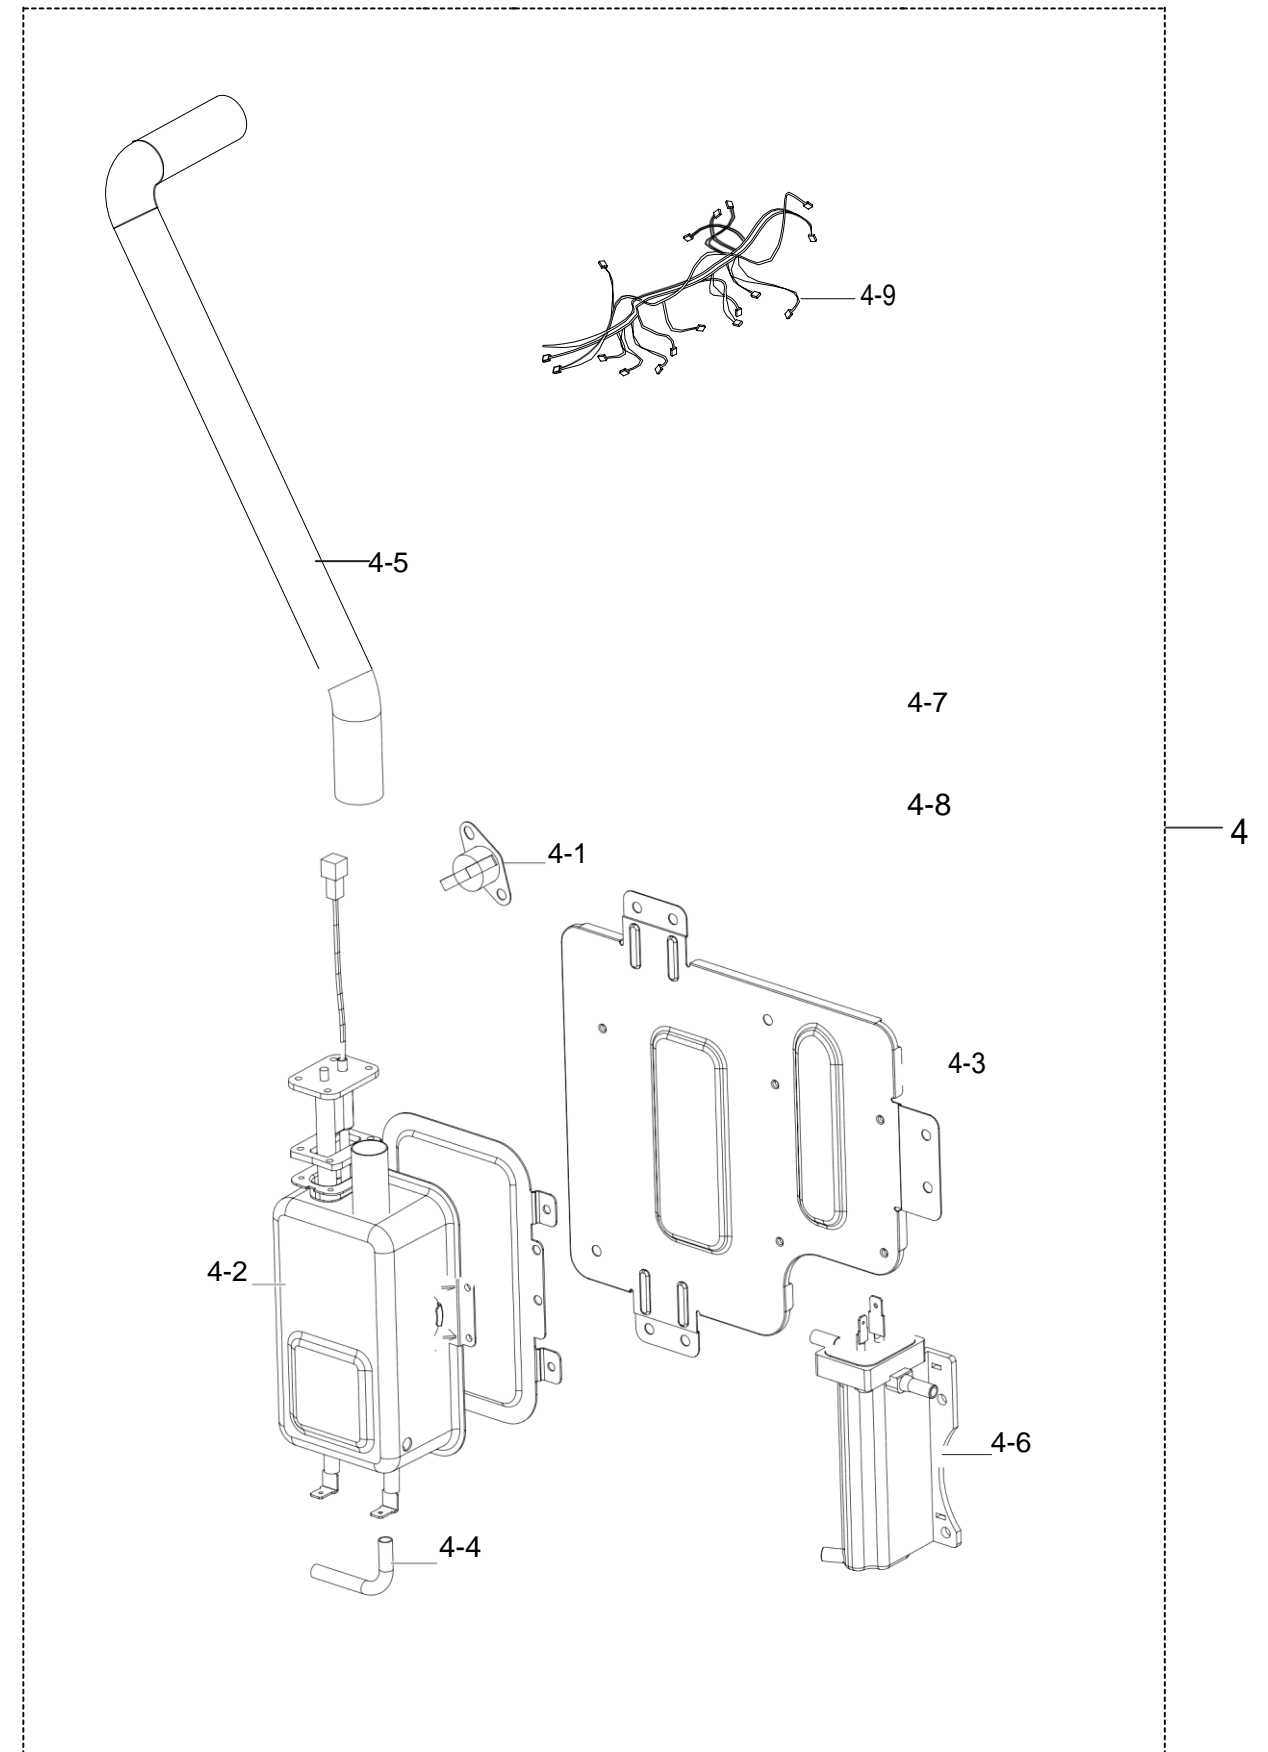

6. ASSYSTEAMPARTS2

Reference #	Dacor Part #	Description	SA/SNA
3		ASSY HOLDER PUMP	SNA
3-1	111774	VALVE COIL SOLEREFERENCE #ID- PUMP	SA
3-2		GUIDE-TUBE	SNA
3-3		BRACKET HOLDER	SNA
3-4		HOLDER PUMP	SNA
3-5		HOLDER SUPPORT-A	SNA
3-6		TUBE WATER	SNA
3-7	112012	ASSY WIRE HARNESS- STEAM	SA
3-8		RUBBER DAMPER	SNA
3-9		RUBBER	SNA
3-10		RUBBER WATER	SNA
3-11		RUBBER WATER	SNA
3-12	111871	CLAMP-STEAM TUBE	SNA
4		ASSY HOLDER-STEAM	SNA
4-1	111775	THERMOSTAT	SA
4-2	111813	HEATER STEAM	SA
4-3		HOLDER PANEL	SNA
4-4		TUBE WATER	SNA
4-5		TUBE STEAM	SNA
4-6		ASSY STEAMER SUB	SNA
4-7	111871	CLAMP-STEAM TUBE	SNA
4-8	111870	CLAMP-STEAM TUBE	SA
4-9	111992	ASSY WIRE HARNESS- STEAM	SA