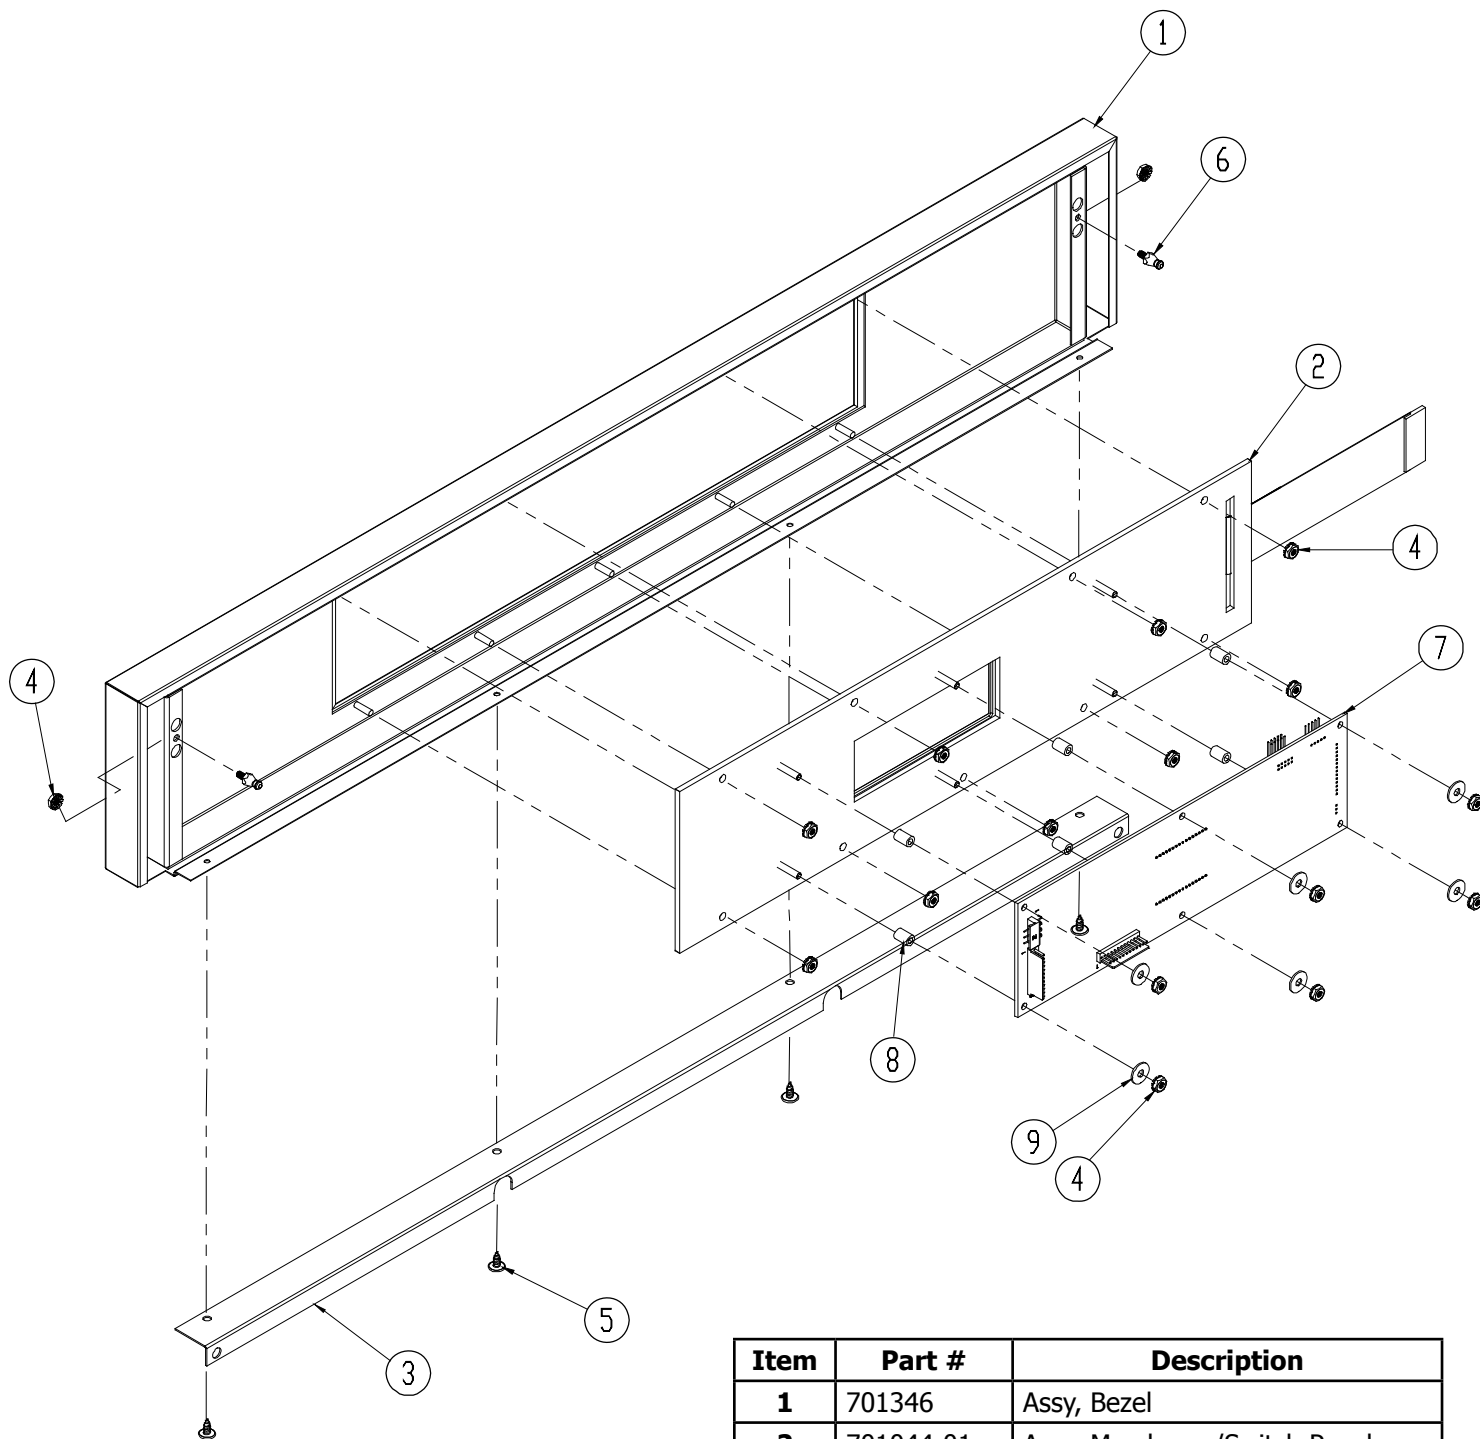

¹Order as kit # 701348, includes door skin with glass, logo and rubber bumpers installed.

²Order as kit # 701035, includes both hinges.

DO130 Wall Oven Case Assembly

DO130 Wall Oven Case Parts

Item	Part #	Description
1	102552	Assy, Exhaust Plate
2	102259-01	Duct, Single, RH
3	106241	Duct, Distinctive, 30"
4	102249	Case Back, Shield, 30"
5	82986	Cooling Fan
6	26584	Conduit MTG BRKT
7	82195	1/2" 90° Squeeze Connector
8	100484	Duct, Smoke Eliminator, Single
9	27665B	Assy, Trim Post, LH
10	27664B	Assy, Trim Post, RH
11	83555	Fiber Washer
12	106745B	Grill, Intake
13	26420	Conduit, 1/2" Flex
14	83133	Bushing, 1/2"
15	102869	Corner, Top Cover
16	102382	Top Cover, 30"
17	103710	Top Cover, Blower Corner
18	83167	Cable Clamp
19	92023-01	Cable Mounting Saddle
20	92191-03	Bushing, Split 1.375"
21	36318	Base Pan, 24"
22	102387	Fan, Duct Spacer
23	101579	Tape, 1/8x1/2x36
24	83023	Screw, Slot HWH, #10 x 3/8"
25	83026	Screw, Slot HWH, #10 x 3/4"
27	83534	Screw, Wafer HD, #8 x 3/8"
28	102428	Back Cover, Single, 30"
29	106655	Exhaust, Grill, 30"
30	106760	Cover, Light Wires
31	106759	Cover, Meat Probe Wire
32	701582 ¹	Door Latch Kit
33	62775	High Limit Switch

¹Must order kit # 701582. Includes latch, latch plate and 6 screws.

DO130 Wall Oven Bezel Assembly

Item	Part #	Description
1	701346	Assy, Bezel
2	701044-01	Assy, Membrane/Switch Panel
3	26268B	Control Panel, Trim
4	83308	Nut, Keps, 6-32
5	83263	Screw, Phil TRS, #8 x 3/8"
6	83539	Ball Stud
7	106736	Display Modules, Single
8	83189	Spacer, .138 ID x .25 OD x .375 L
9	83080	Washer, Nylon, 1/2" x .172 x .040