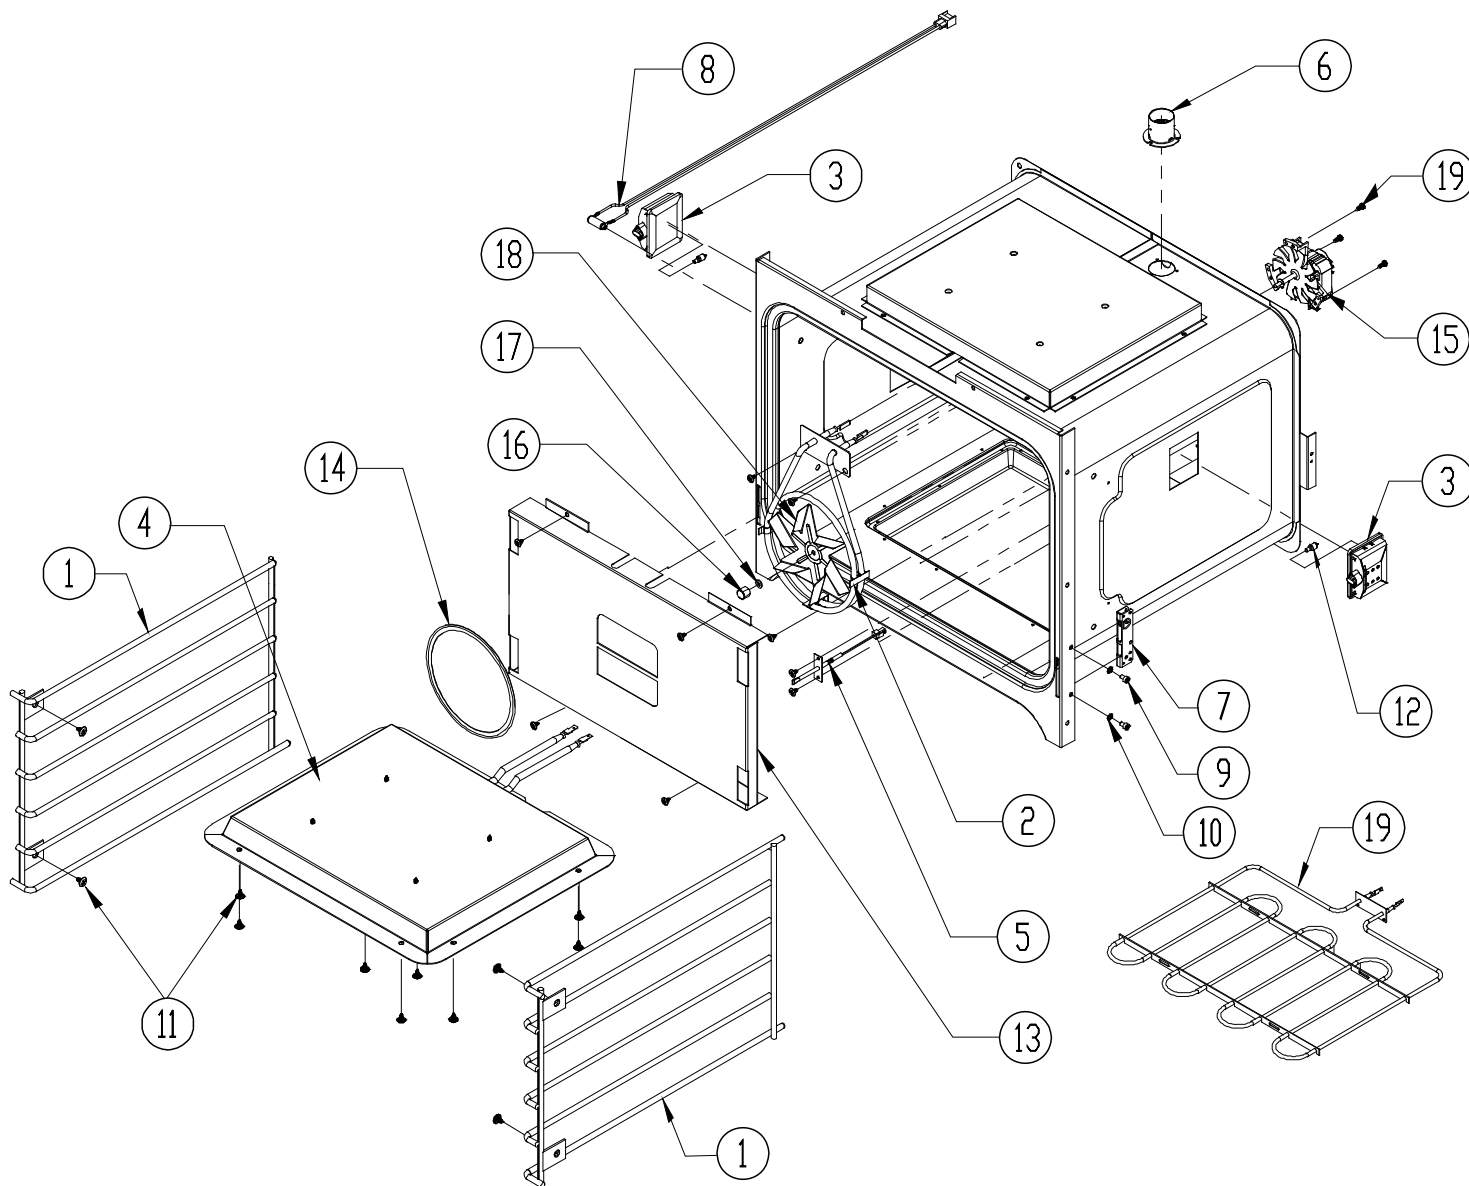

DO130 Wall Oven Cell Assembly

Item	Part #	Description
1	82650¹	Rack Support
2	82377	Convection Element, 240 Volt
3	92398	Assy, Light, Halogen, 20 Watt
4	700713²	Assy, Broiler, 3100 Watt²
5	72752	Temperature Sensor
6	72755	Smoke Eliminator
7	82851	Receptacle, Hinge
8	72717	Meat Probe Socket
9	83553	Screw, Socket HD, M5 x 0.8mm
10	83340	#10 Lock Washer

¹Use PN 105875 for Rev B units. Units built before and after this revision use PN 82650.

Item	Part #	Description
11	83534	Screw, Wafer HD, #8 x 3/8"
12	100429	Bulb, Halogen, 20w
13	106752BP	Convection Baffle, BP
14	82891	Filter, Convection Oven
15	82647	Convection Oven Motor
16	102137	Hex Nut, Convection Fan
17	102136	Washer, Convection Fan
18	101511	Fan Blade, Convection Fan
19	701611³	Bake Element Kit³
-	103807	Oven Rack, 30" (not shown)
-	701598-02	GlideRack Oven Rack, 30" (not shown)

²Part number 700713 includes broil element and tray.

³Must order kit # 701611. Includes bake element and replacement insulation.