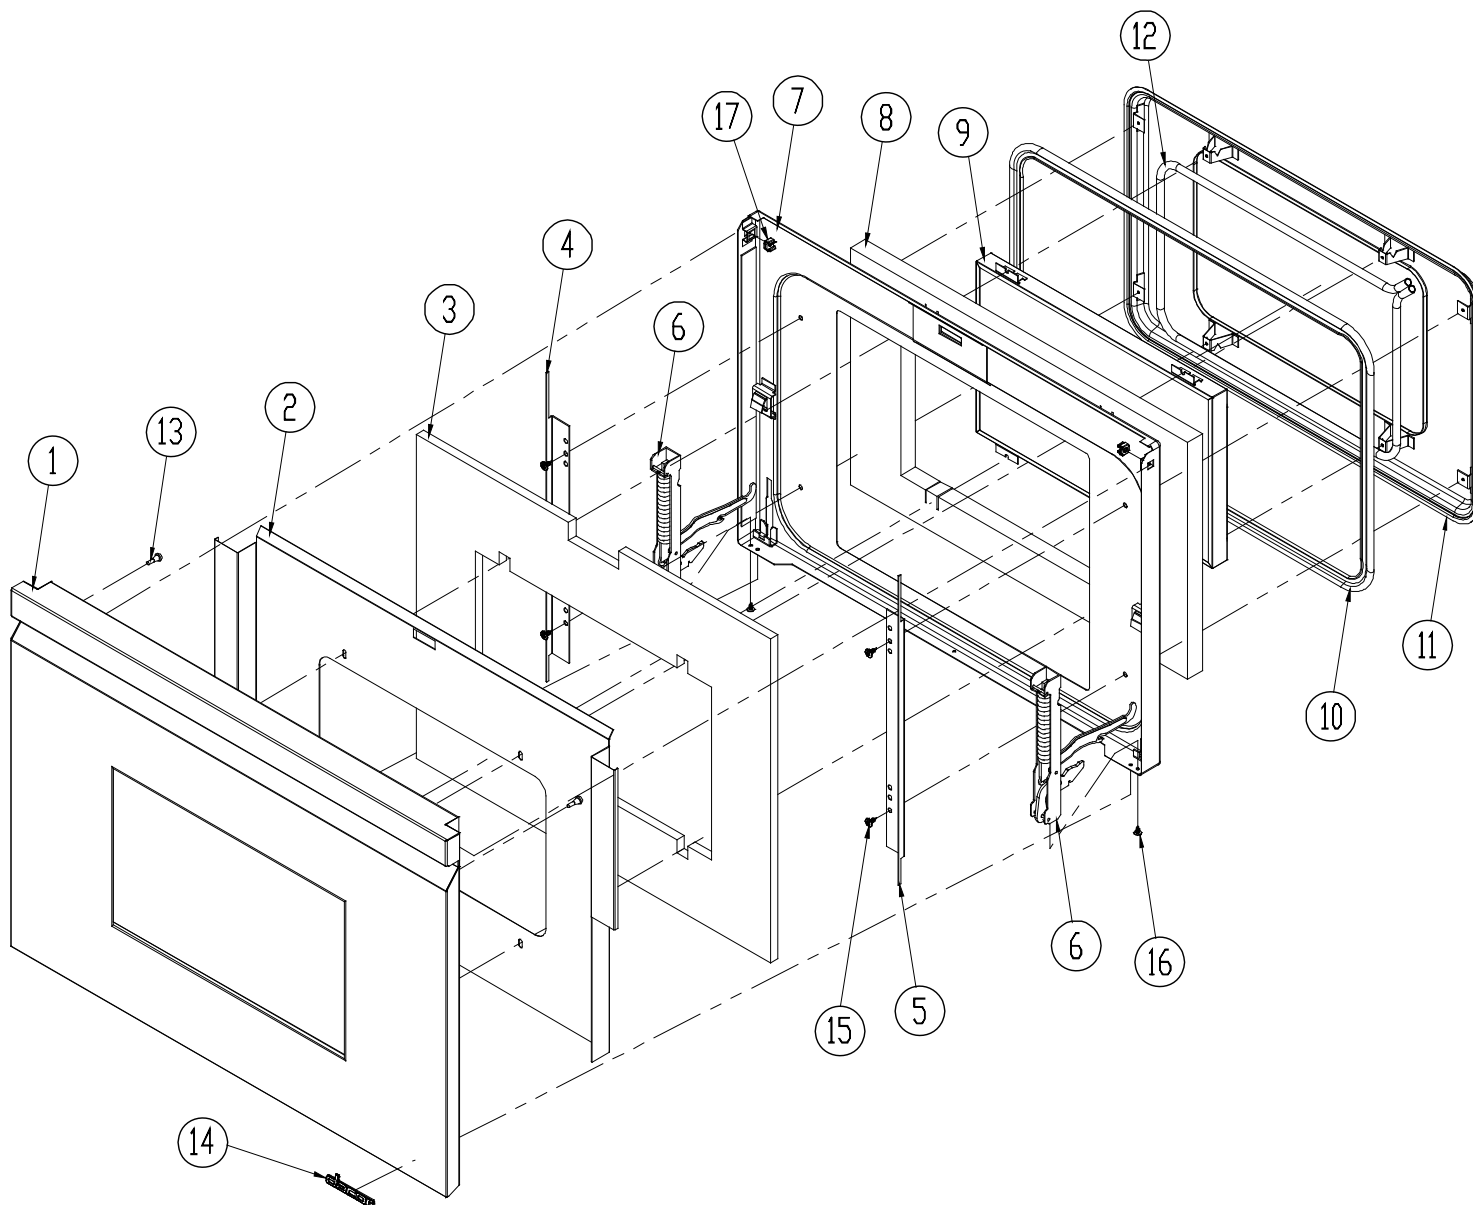

The Life of the Kitchen.®

A photograph of a white Dacor wall oven is shown in a kitchen setting. The oven is the central focus, with a white bowl on the stovetop above it. The background is slightly blurred, showing a countertop with various kitchen items like a coffee maker and a toaster. The text 'PARTS CATALOG' is overlaid on the oven in a large, bold, sans-serif font.

**PARTS
CATALOG**

DO130 Wall Oven

Page #	Description
2	Door Assembly
3	Case Assembly
4	Case Parts
5	Bezel Assembly
6	Sub-Chassis Assembly
7	Cell Assembly

Revised 02-20-2015

DO130 Wall Oven Door Assembly

Item	Part #	Description
1	701348 ¹	Assy, Door, Skin w/ Logo ¹
2	106746B	Heat Shield, 30" Door
3	80213	Insulation, 30" Outer Liner
4	36618	Side Shield, Right
5	36617	Side Shield, Left
6	82508 ²	Hinge, Epicure Door ²
7	701315BP	Outer Liner Weldment
8	80207	Insulation, Door
9	72148	Window Pack, 1"
10	72020	Gasket, 30" Oven Door