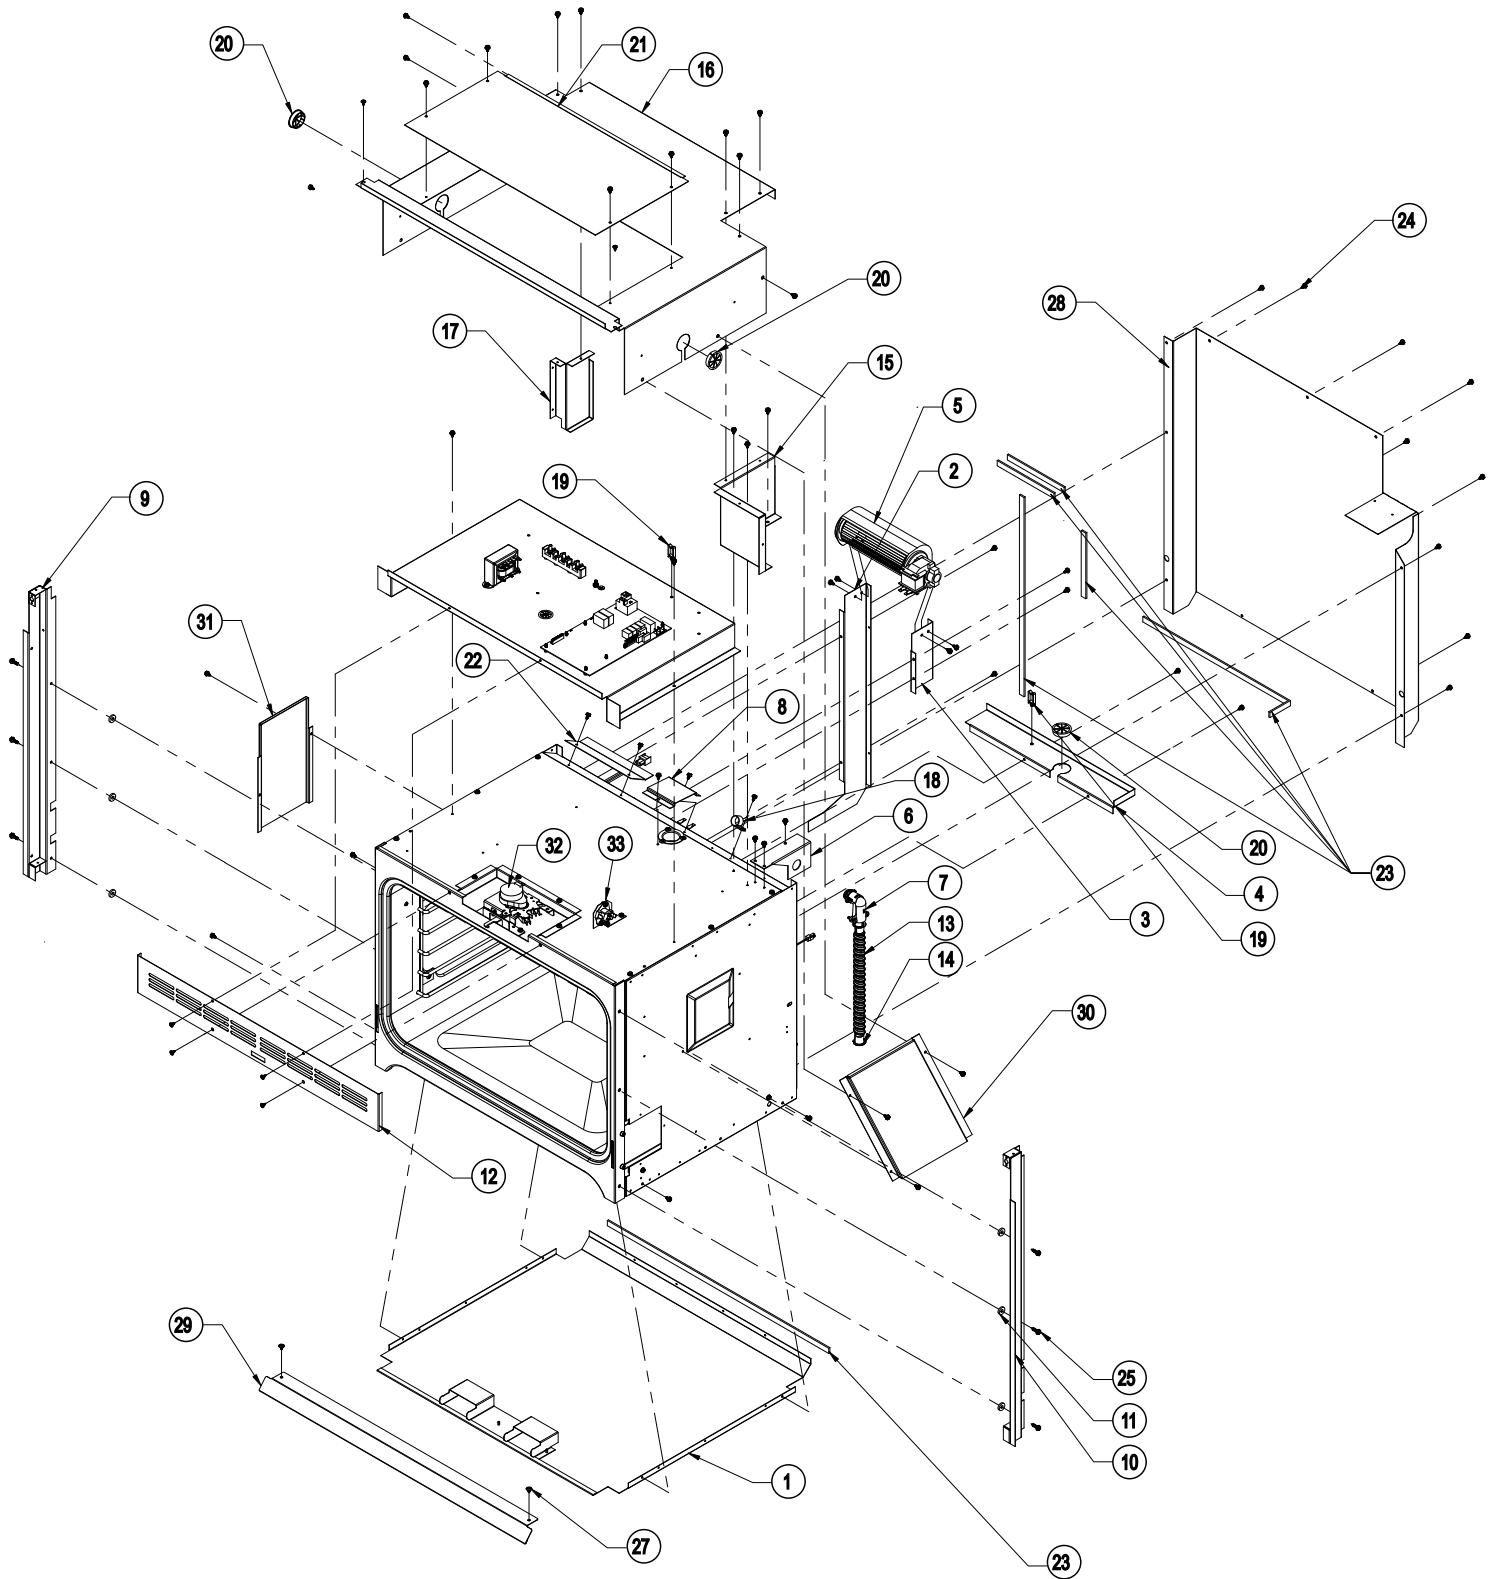

DO130 Wall Oven Case Assembly

DO130 Wall Oven Case Parts

Item	Part #	Description
1	102552	Assy, Exhaust Plate
2	102259-01	Duct, Single, RH
3	106241	Duct, Distinctive, 30"
4	102249	Case Back, Shield, 30"
5	82986	Cooling Fan
6	26584	Conduit MTG BRKT
7	82195	1/2" 90° Squeeze Connector
8	100484	Duct, Smoke Eliminator, Single
9	27665B	Assy, Trim Post, LH
10	27664B	Assy, Trim Post, RH
11	83555	Fiber Washer
12	106745B	Grill, Intake
13	26420	Conduit, 1/2" Flex
14	83133	Bushing, 1/2"
15	102869	Corner, Top Cover
16	102382	Top Cover, 30"
17	103710	Top Cover, Blower Corner
18	83167	Cable Clamp
19	92023-01	Cable Mounting Saddle
20	92191-03	Bushing, Split 1.375"
21	36318	Base Pan, 24"
22	102387	Fan, Duct Spacer
23	101579	Tape, 1/8x1/2x36
24	83023	Screw, Slot HWH, #10 x 3/8"
25	83026	Screw, Slot HWH, #10 x 3/4"
27	83534	Screw, Wafer HD, #8 x 3/8"
28	102428	Back Cover, Single, 30"
29	106655	Exhaust, Grill, 30"
30	106760	Cover, Light Wires
31	106759	Cover, Meat Probe Wire
32	701582¹	Door Latch Kit
33	62775	High Limit Switch

¹Must order kit # 701582. Includes latch, latch plate and 6 screws.