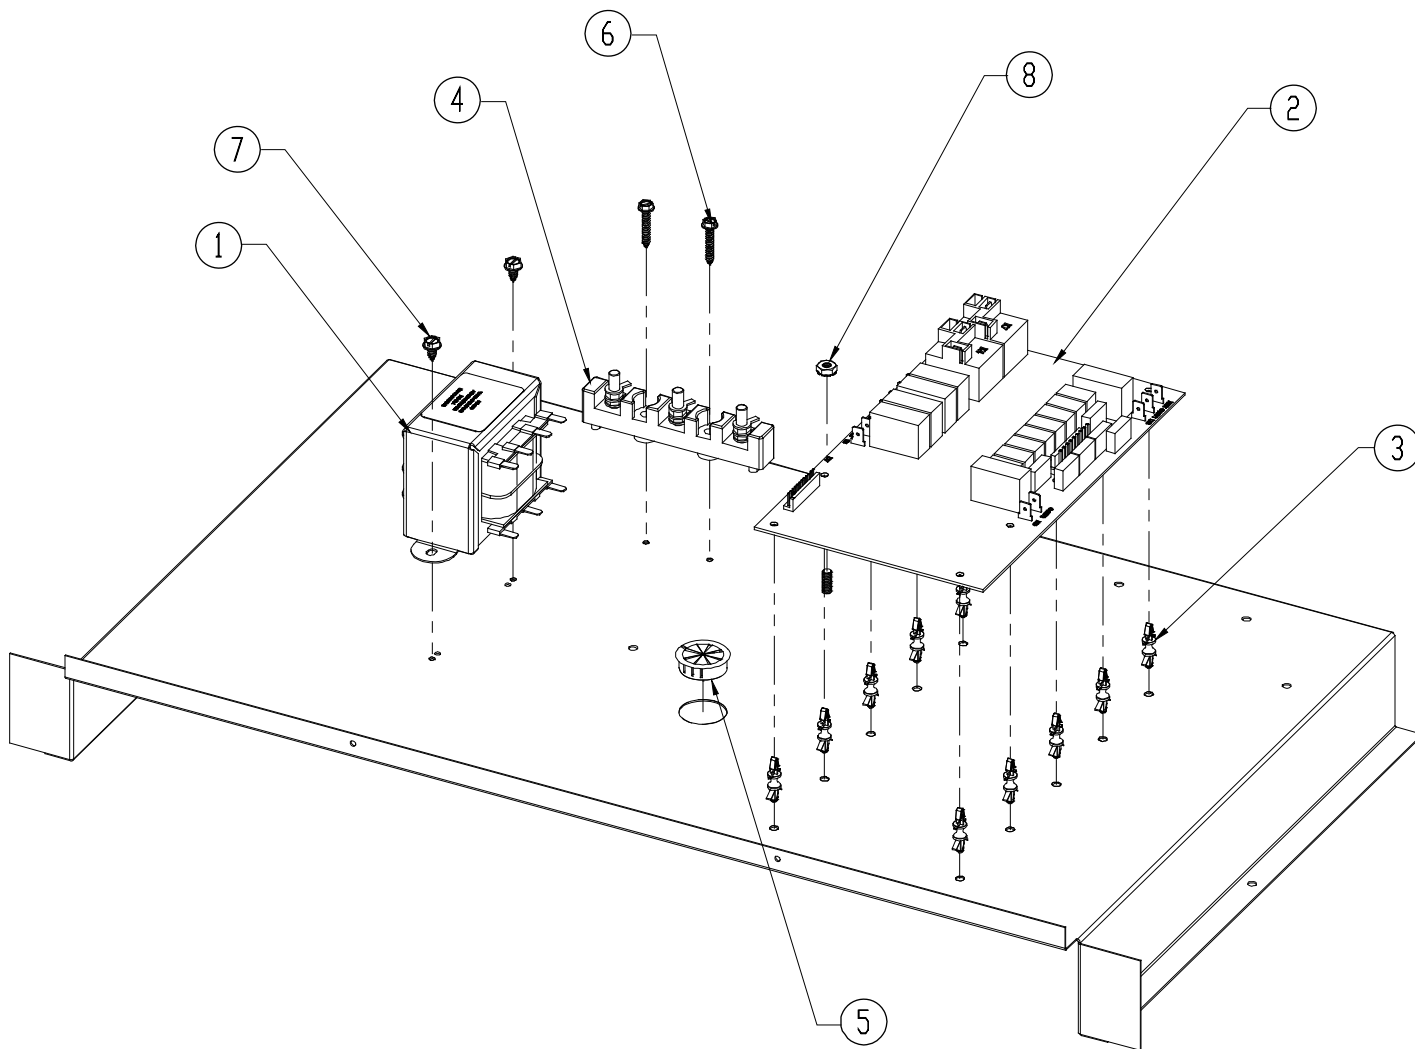

DO130 Wall Oven Sub-Chassis Assembly

Item	Part #	Description
1	62808	Transformer, 40VA
2	102377	Relay Board
3	83538	PCB Support, Nylon
4	700725	Assy, Wire Harness (not shown)
5	92191-02	Bushing, Split 1.00"
6	83569	Screw, Slot Hex HD, #8 x 1"
7	83023	Screw, Slot HWH, #10 x 3/8"
8	83009	Nut, Keps, #10-24
9	108331	Cable, Controller to Relay Board (not shown)