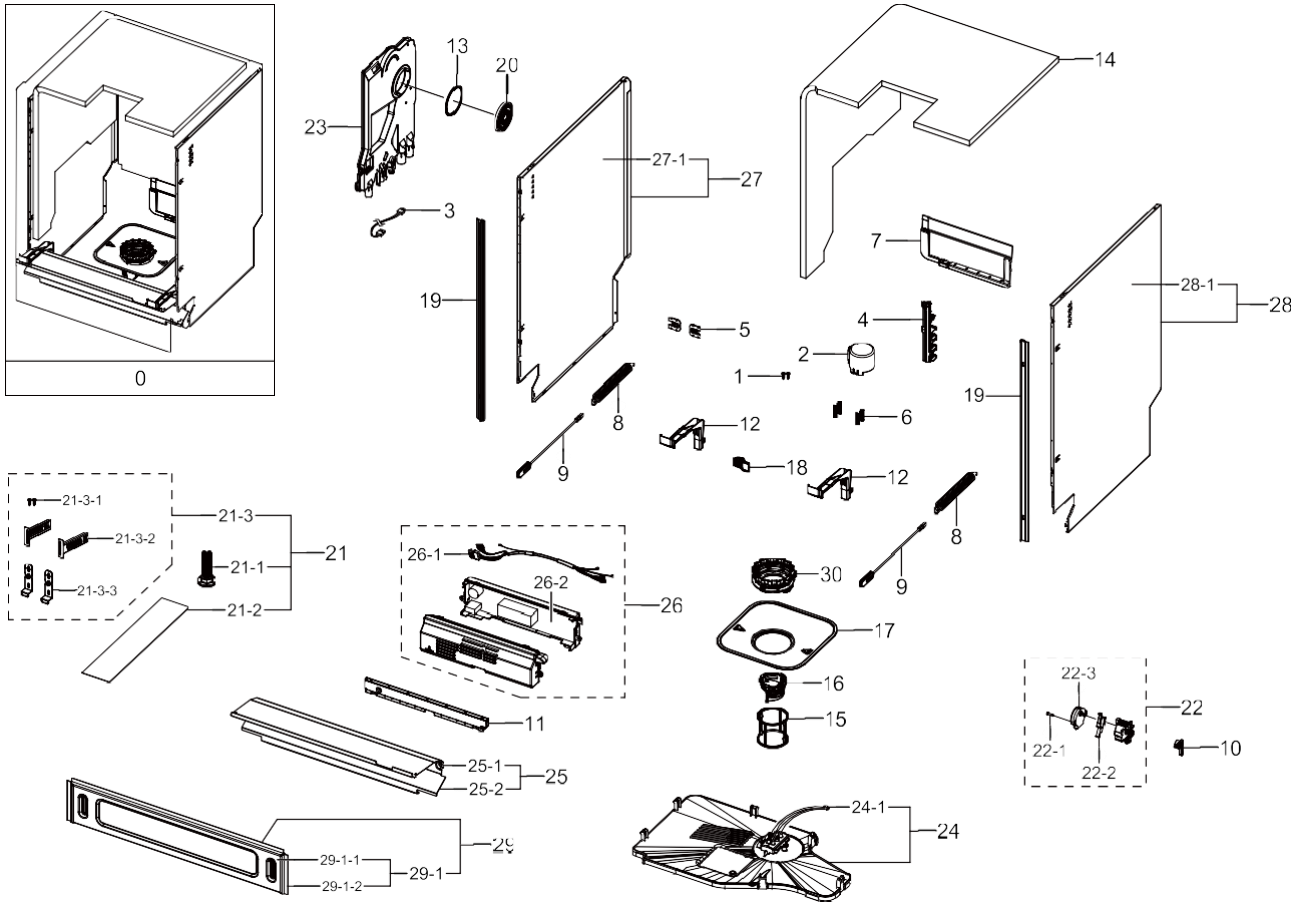

6. Assy Case Parts

Exploded View

Assy Case Parts List

No.	Dacor #	Description	SNA
0		ASSY CASE PARTS; DDW24M999UM/DA	SNA
1	113099	SCREW-TAPTYPE; PH,+,B,M4,L16,PASS,STS304	SA
2	113114	COVER-FILTER; WA456DRHDWD,HIPS,T1.5,NATUR	SA
3	113131	WIRE HARNESS-SUB; UL1569,20,DW9900M,ASSY	SA
4	113153	HOLDER HOSE; GALA-E,COMMON,PP,BLACK,PP-CO	SA
5	113157	BRACKET SPRING; DW9900H,GI-SGCC,T2.0,-	SA
6	113166	GUIDE HINGE; DW9900H,POM,F20-03,NATURAL	SA
7	113167	PLATE BACK; DW9900M,PP,BLACK,BK0001,RM60	SA
8	113174	SPRING ETC DOOR; DW9000H,HSWR-SWRH,72A	SA