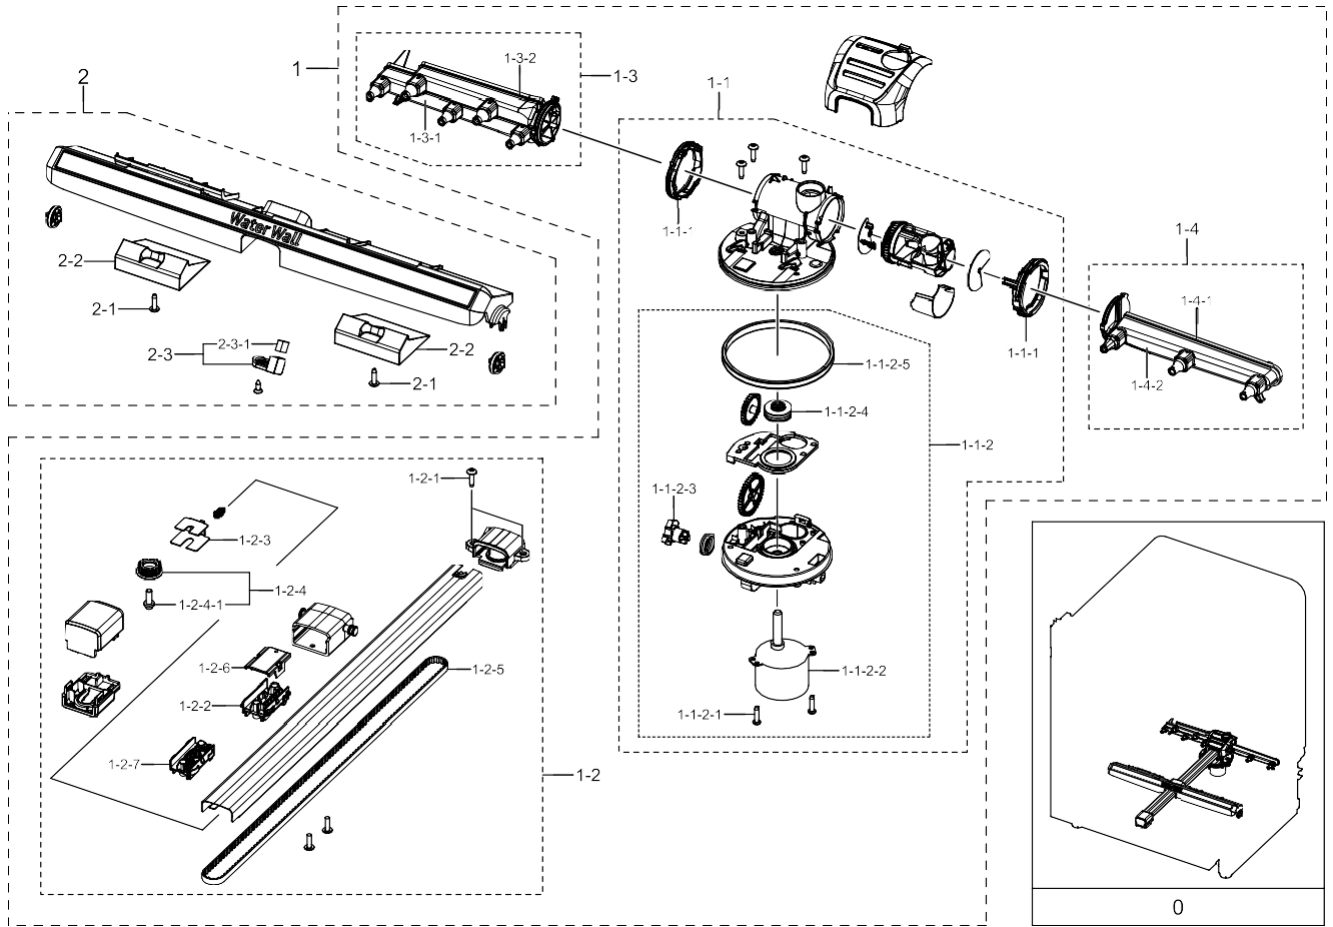

5. Assy Case Parts / Assy Motion & Vane

Exploded View

Assy Case Parts List / Assy Motion & Vane

No.	Dacor #	Description	SNA
1	113276	ASSY MOTION; DW9500M,COMMON	SA
1-1		ASSY GUIDE WATER; DW9900M,COMMON	SNA
1-1-1	113199	NOZZLE CONNECTOR; DW9900M,POM,LIGHT WARM	SA
1-1-2		ASSY COVER NOZZLE; DW9900M,COMMON	SNA
1-1-2-1	113099	SCREW-TAPTYPE; PH,+B,M4,L16,PASS,STS304	SA
1-1-2-2	113120	MOTOR GEARED; SRM-36HR,30,4kgfcm,20.15,12	SA
1-1-2-3	113125	SENSOR-VANE; DW80H9000,5VDC,HALL IC type	SA
1-1-2-4	113187	SEAL-OIL; DMR78,NBR,BLK,R-PJT	SA
1-1-2-5	113188	SEAL DISTRIBUTER; GALA-E,SI,BLK	SA
1-2		ASSY RAIL; DW9000M,DW60M9970	SNA