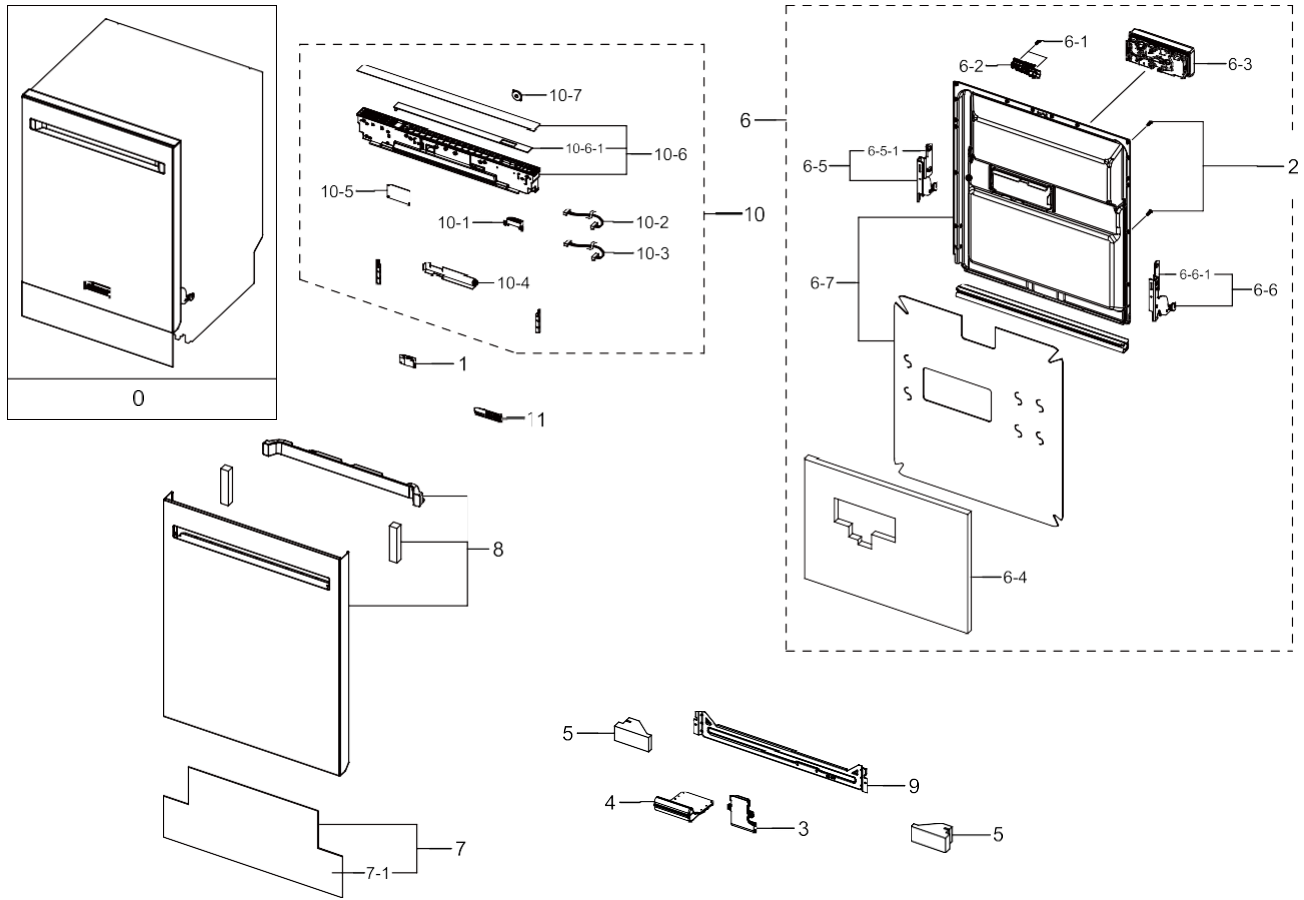

1. DDW24M999UM/DA

Exploded View

Tub Assy Parts List

No.	Dacor #	Description	SNA
1	112224	ASSY DOOR; DW9500M,BU,US,BLACK STS,WI-FI	SA
2		ASSY CASE PARTS; DDW24M999UM/DA	SNA
2-1	113255	ASSY DUCT; DW9000M,DW60M9970	SA
2-2	113285	ASSY BASKET 3RD; DW9000M,DW60M9970	SA
2-3	113288	ASSY BASKET MIDDLE; DW9500M,MODERN MODEL	SA
2-4	113286	ASSY BASKET LOWER; DW9500M,MODERN MODEL	SA
2-5	113276	ASSY MOTION; DW9500M,COMMON	SA
2-6	113277	ASSY VANE; DW9000M,DW60M9970	SA
2-7	113177	BASKET CUTLERY MAIN; DW60J9960US,PP,LIGHT	SA
3	113262	ASSY TUB; DW9500M,BU,US,C-RAIL,ASSY CONDE	SA

Tub Assy Parts List

No.	Dacor #	Description	SNA
4	113284	ASSY BASE; DW9500M,FBI,BU,US,ASSY GUIDE W	SA
5	113247	ASSY SUMP PARTS; DW9500M,US,COMMON,NO ASS	SA

2. Assy Door

Exploded View

Assy Door Parts List

No.	Dacor #	Description	SNA
0	112224	ASSY DOOR; DW9500M,BU,US,BLACK STS,WI-FI	SA
1	113086	W-LAN MODULE; SWL_CQ52/DW,17K,DISHWASHER,	SA
2	113105	SCREW-SPECIAL; SPECIAL FH,TORX,M4,L16,STS	SA
3		COVER-WIRE HARNESS DOOR; GALA-E,PP,T1.5,B	SNA
4		COVER-WIRE HARNESS BASE; GALA-E,PP,T1.5,B	SNA
5	113205	CUSHION DUCT-LEFT; DW9900H,PU FOAM,T25,BL	SA
6	113269	ASSY DOOR INNER; DW9000H,FS,BU,COMMON	SA
6-1	113105	SCREW-SPECIAL; SPECIAL FH,TORX,M4,L16,STS	SA