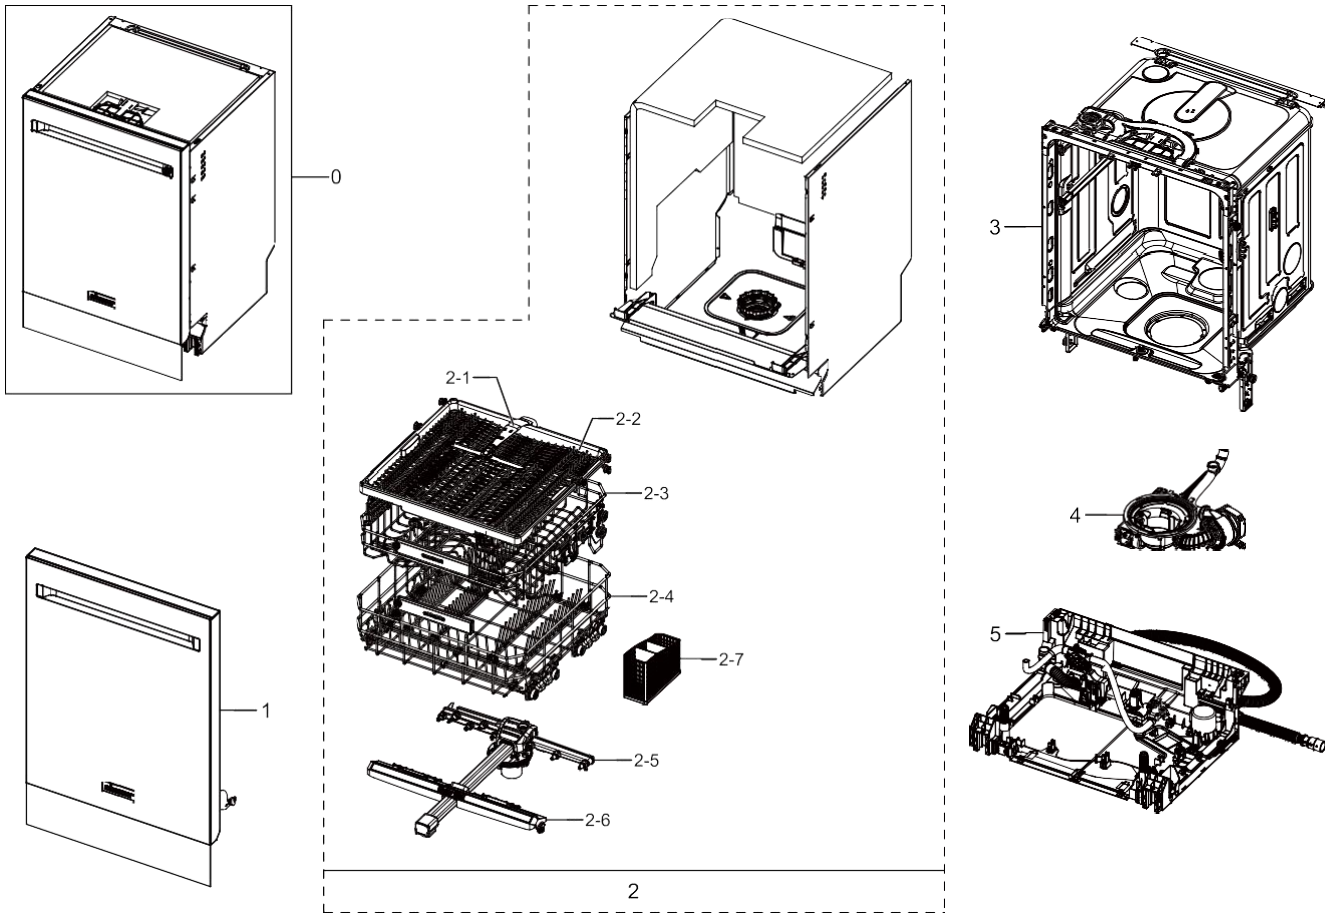

1. DDW24M999UM/DA

Exploded View

Tub Assy Parts List

No.	Dacor #	Description	SNA
1	112224	ASSY DOOR; DW9500M,BU,US,BLACK STS,WI-FI	SA
2		ASSY CASE PARTS; DDW24M999UM/DA	SNA
2-1	113255	ASSY DUCT; DW9000M,DW60M9970	SA
2-2	113285	ASSY BASKET 3RD; DW9000M,DW60M9970	SA
2-3	113288	ASSY BASKET MIDDLE; DW9500M,MODERN MODEL	SA
2-4	113286	ASSY BASKET LOWER; DW9500M,MODERN MODEL	SA
2-5	113276	ASSY MOTION; DW9500M,COMMON	SA
2-6	113277	ASSY VANE; DW9000M,DW60M9970	SA
2-7	113177	BASKET CUTLERY MAIN; DW60J9960US,PP,LIGHT	SA
3	113262	ASSY TUB; DW9500M,BU,US,C-RAIL,ASSY CONDE	SA

Tub Assy Parts List

No.	Dacor #	Description	SNA
4	113284	ASSY BASE; DW9500M,FBI,BU,US,ASSY GUIDE W	SA
5	113247	ASSY SUMP PARTS; DW9500M,US,COMMON,NO ASS	SA

2. Assy Door

Exploded View

Assy Door Parts List

No.	Dacor #	Description	SNA
0	112224	ASSY DOOR; DW9500M,BU,US,BLACK STS,WI-FI	SA
1	113086	W-LAN MODULE; SWL_CQ52/DW,17K,DISHWASHER,	SA
2	113105	SCREW-SPECIAL; SPECIAL FH,TORX,M4,L16,STS	SA
3		COVER-WIRE HARNESS DOOR; GALA-E,PP,T1.5,B	SNA
4		COVER-WIRE HARNESS BASE; GALA-E,PP,T1.5,B	SNA
5	113205	CUSHION DUCT-LEFT; DW9900H,PU FOAM,T25,BL	SA
6	113269	ASSY DOOR INNER; DW9000H,FS,BU,COMMON	SA
6-1	113105	SCREW-SPECIAL; SPECIAL FH,TORX,M4,L16,STS	SA

3. Assy Tub

Exploded View

Assy Tub Parts List

No.	Dacor #	Description	SNA
0	113262	ASSY TUB; DW9500M,BU,US,C-RAIL,ASSY CONDE	SA
1	113106	BOLT-HEX; M6,L24(11),ZPC(WHT),SWRCH18A,-	SA
2		FILM-PAPER BACK; GALA-E,PAPER,T0.015,W412	SNA
3		MOTOR BLDC FAN; BUB0612MJ,4400,12V,0.17A,	SNA
4	113137	HOLDER BOLT; GALA-E,MSWR-SWRM,M6 3.0T	SA
5	113139	BRACKET-TOP PLATE; GALA-E,COMMON,GI-SGCC,	SA
6	113142	BRACKET 3RD-RAIL; GALA-E,PREMIUM,BEST,STA	SA
7	113143	BRACKET RAIL-MID; GALA-E,COMMON,STS304,T0	SA