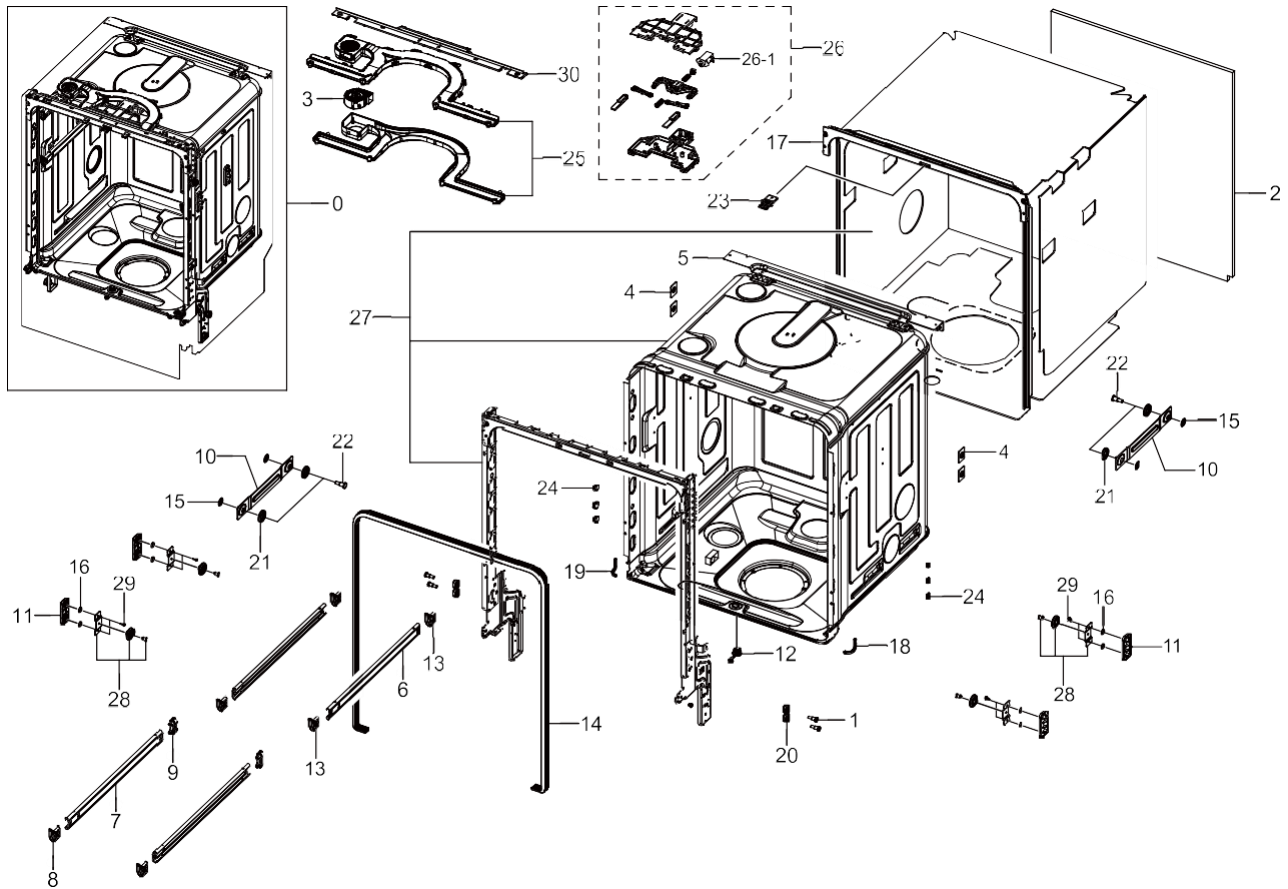

1. DDW24M999UM/DA

Exploded View

Tub Assy Parts List

No.	Dacor #	Description	SNA
1	112224	ASSY DOOR; DW9500M,BU,US,BLACK STS,WI-FI	SA
2		ASSY CASE PARTS; DDW24M999UM/DA	SNA
2-1	113255	ASSY DUCT; DW9000M,DW60M9970	SA
2-2	113285	ASSY BASKET 3RD; DW9000M,DW60M9970	SA
2-3	113288	ASSY BASKET MIDDLE; DW9500M,MODERN MODEL	SA
2-4	113286	ASSY BASKET LOWER; DW9500M,MODERN MODEL	SA
2-5	113276	ASSY MOTION; DW9500M,COMMON	SA
2-6	113277	ASSY VANE; DW9000M,DW60M9970	SA
2-7	113177	BASKET CUTLERY MAIN; DW60J9960US,PP,LIGHT	SA
3	113262	ASSY TUB; DW9500M,BU,US,C-RAIL,ASSY CONDE	SA

Tub Assy Parts List

No.	Dacor #	Description	SNA
4	113284	ASSY BASE; DW9500M,FBI,BU,US,ASSY GUIDE W	SA
5	113247	ASSY SUMP PARTS; DW9500M,US,COMMON,NO ASS	SA

2. Assy Door

Exploded View

Assy Door Parts List

No.	Dacor #	Description	SNA
0	112224	ASSY DOOR; DW9500M,BU,US,BLACK STS,WI-FI	SA
1	113086	W-LAN MODULE; SWL_CQ52/DW,17K,DISHWASHER,	SA
2	113105	SCREW-SPECIAL; SPECIAL FH,TORX,M4,L16,STS	SA
3		COVER-WIRE HARNESS DOOR; GALA-E,PP,T1.5,B	SNA
4		COVER-WIRE HARNESS BASE; GALA-E,PP,T1.5,B	SNA
5	113205	CUSHION DUCT-LEFT; DW9900H,PU FOAM,T25,BL	SA
6	113269	ASSY DOOR INNER; DW9000H,FS,BU,COMMON	SA
6-1	113105	SCREW-SPECIAL; SPECIAL FH,TORX,M4,L16,STS	SA

3. Assy Tub

Exploded View

Assy Tub Parts List

No.	Dacor #	Description	SNA
0	113262	ASSY TUB; DW9500M,BU,US,C-RAIL,ASSY CONDE	SA
1	113106	BOLT-HEX; M6,L24(11),ZPC(WHT),SWRCH18A,-	SA
2		FILM-PAPER BACK; GALA-E,PAPER,T0.015,W412	SNA
3		MOTOR BLDC FAN; BUB0612MJ,4400,12V,0.17A,	SNA
4	113137	HOLDER BOLT; GALA-E,MSWR-SWRM,M6 3.0T	SA
5	113139	BRACKET-TOP PLATE; GALA-E,COMMON,GI-SGCC,	SA
6	113142	BRACKET 3RD-RAIL; GALA-E,PREMIUM,BEST,STA	SA
7	113143	BRACKET RAIL-MID; GALA-E,COMMON,STS304,T0	SA