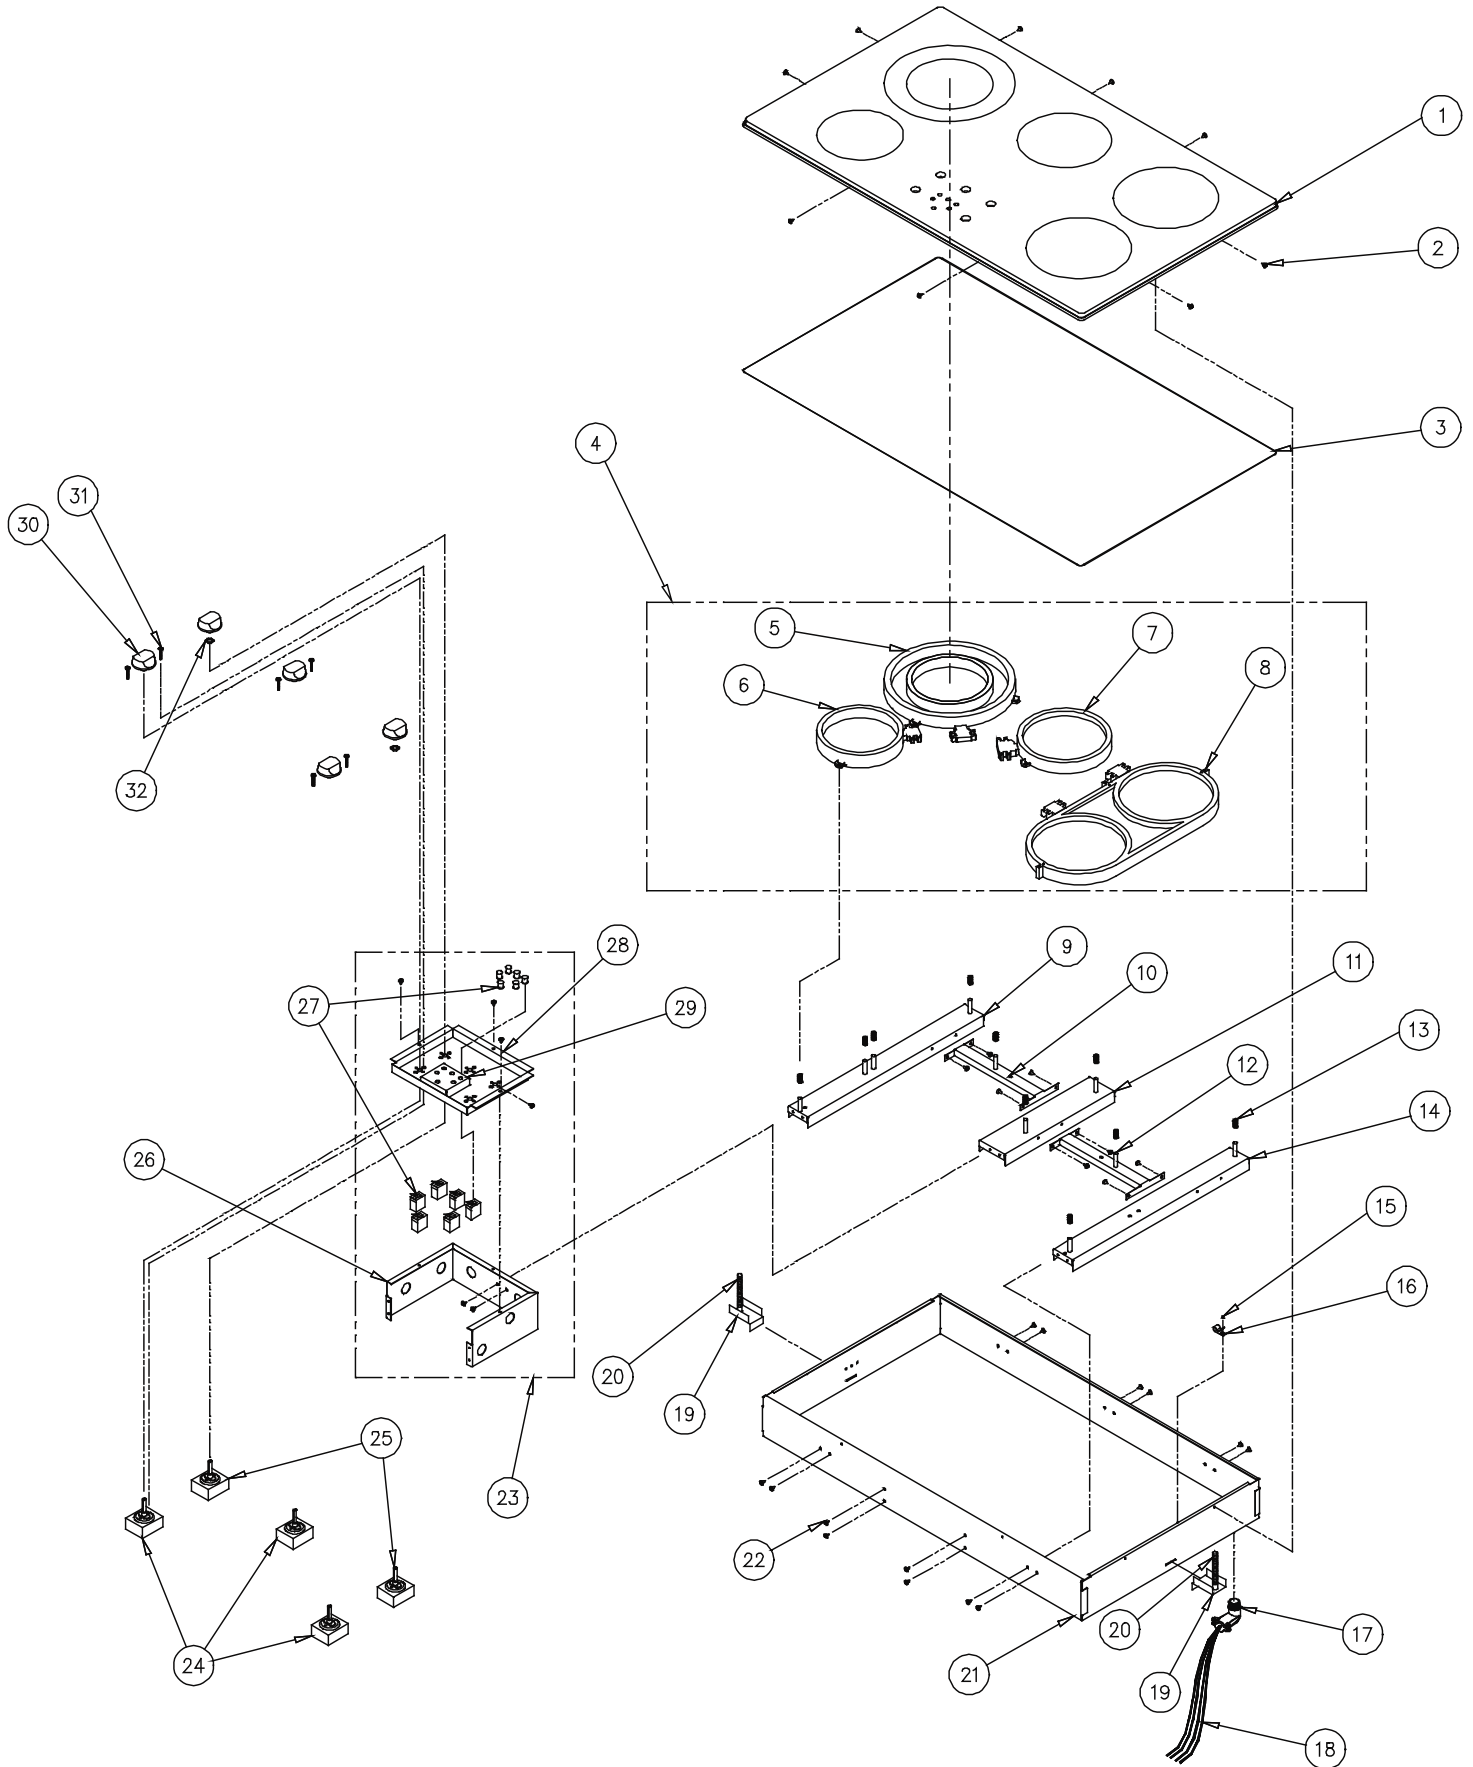

CERB365 Cooktop Assembly

CERB365 Cooktop Parts

Item	Part #	Description
1	13551BG	FRAME/GLASS PANEL ASSY - BLACK GREY
	13551RF	FRAME/GLASS PANEL ASSY - ARCTIC FROST
2	83024	Screw, #8 x 3/8"
3	13208	Counter Gasket
4	See below ²	Element Set
5	66134	Element, Dual, RR, 2.4K/1K
6	66128	Element, 1200W
7	66129	Element, 1500W
8	66611	Bridge Element Assy
9	27754	LH Long Channel
10	27757	Left Side Bracket
11	27755	Short Channel
12	27756	Right Side Bracket
13	83381	Spring
14	27753	RH Long Channel
15	83529	Rivet
16	82400	Cable Clamp

Item	Part #	Description
17	82195	1/2" Flex Connector, 90°
18	72986	Wire Harness
19	12045	Hold Down Bracket
20	83065	Bolt
21	27726	Chassis Assy
22	83024	Screw, #8 x 3/8"
23	13509	Control Panel Assy
24	82180	Infinite Switch
25	82168	Switch, Dual Circuit
26	36575	Heat Shield, Platform
27	82186	Residual Heat Light with lenses
28	36571	Control Panel
29	36717	Light Panel
30	82167B, W	Knob
31	83029	Screw
32	83052	Nut
-	86218	Spill Protector (not shown)

¹ When ordering replacement knobs ALWAYS replace the spill protector ring as well.

² For Rev A cooktops, order part # 72296. For Rev B and later cooktops, order part # 72984. The two part numbers are NOT interchangeable.

Part no longer available? Call Dacor: (800) 793-0093 ex. 3814